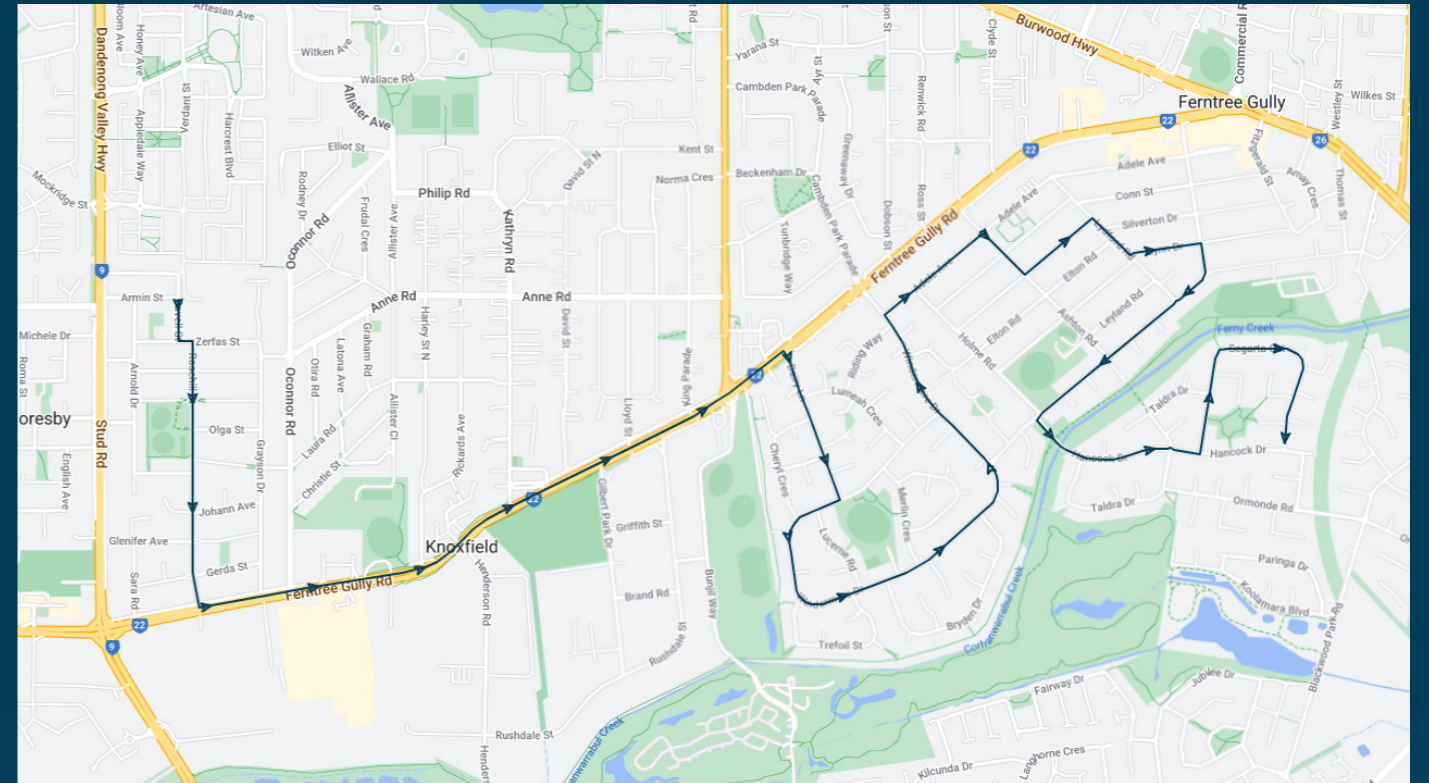

Scoresby Secondary College

Route: 1046 | Afternoon

Stop ID	Stop Name	Time	Stop ID	Stop Name	Time
44601	Scoresby Secondary College	15:10			
15755	Zerfas St/Rosehill St	15:10			
15756	Olga St/Rosehill St	15:11			
15757	Rumann Ave/Rosehill St	15:12			
14422	O'Connor Rd/Ferntree Gully Rd	15:14			
14421	Harley St/Ferntree Gully Rd	15:15			
14420	Kathryn Rd/Ferntree Gully Rd	15:17			
14419	Lloyd St/Ferntree Gully Rd	15:18			
14418	Scoresby Rd/Ferntree Gully Rd	15:19			
14051	Homer Ct/Windermere Dr	15:22			
14052	Lucerne Rd/Windermere Dr	15:24			
14053	Merlin Cres/Windermere Dr	15:24			
14054	Bryden Dr/Windermere Dr	15:25			
15612	Elton Rd/Windermere Dr	15:27			
15622	Monica Ct/Mountain Gate Dr	15:33			
15621	Faith St/Mountain Gate Dr	15:34			
15620	Avon Ct/Mountain Gate Dr	15:34			
44513	Hancock Dr/Segarta Cct	15:40			

Scoresby Secondary College

Route: 1046 | Afternoon

TURN DIRECTIONS

Via Cavell St, Left Zerfas St, Right Rosehill St, Left Ferntree Gully Rd, Right Dairy Ln, Right Windermere Dr, Right Adele Ave, Right Ashton Rd, Left Gaydon St, Right Lydford Rd, Left Lynn Dr, Right Mountain Gate Dr, Left Hancock Dr, Left Segarta Cct to Hancock Dr