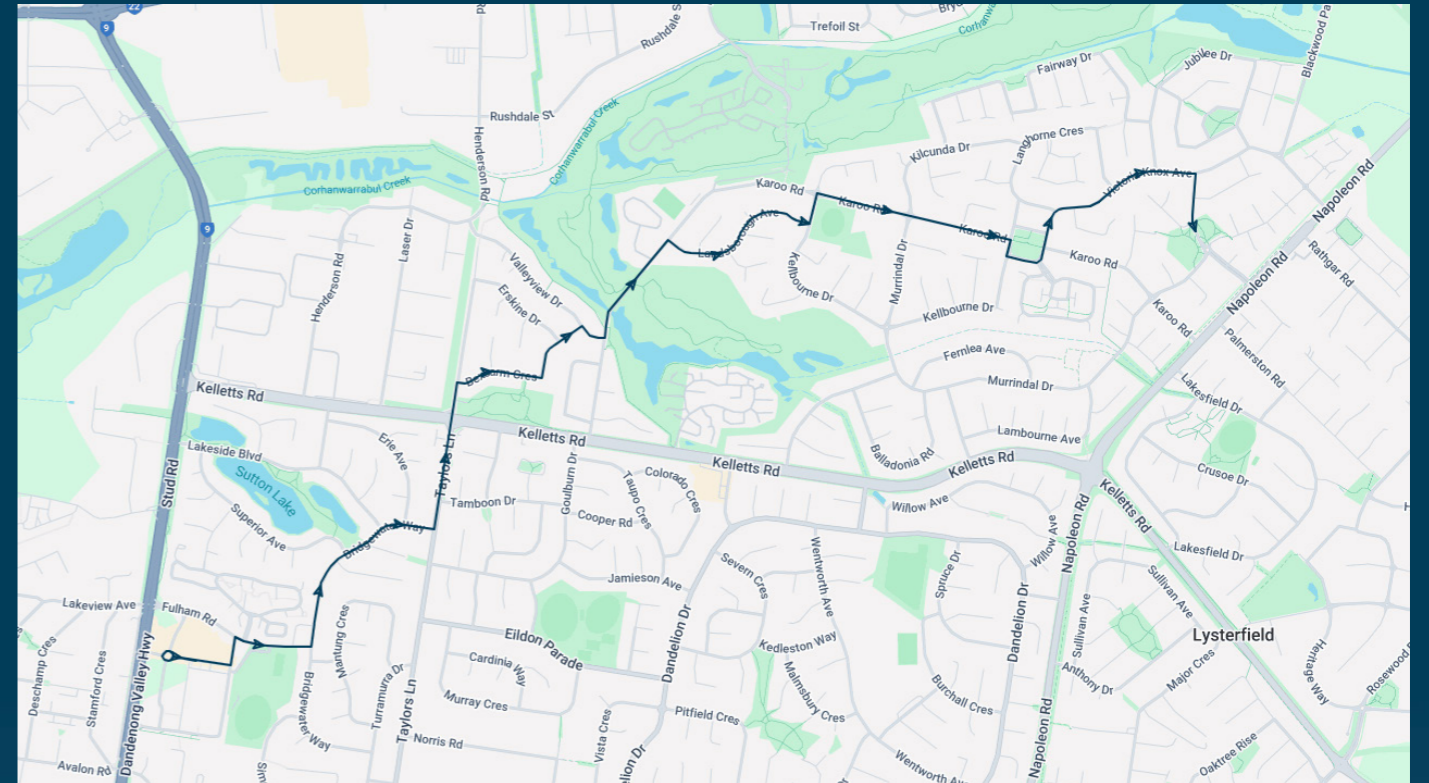

Scoresby Secondary College

Route: 1053 | Morning

TURN DIRECTIONS

Via Segarta Cct, Right Hancock Dr, Right Mountain Gate Dr, Left Lynn Dr, Right Lydford Rd, Left Gaydon St, Right Ashton Rd, Left Adele Ave, Left Windermere Dr, Left Dairy Ln, Left Ferntree Gully Rd, Right Lloyd St, Left Anne Rd, Right Grayson Dr, Left Zerfas St, Right Arnold Dr, Right Armin St, Right Cavell St to Scoresby Secondary College

To view our list of live tracked services, visit www.venturabus.com.au

Timetable Printed : 30 September 2024

Scoresby Secondary College

Route: 2555 | Afternoon

Stop ID	Stop Name	Time	Stop ID	Stop Name	Time
21314	Stud Park SC - Bay 1	15:40			
13339	Rowville Community Centre/Fulham Rd	15:42			
13346	Erie Ave/Bridgewater Way	15:44			
15227	Kelletts Rd/Taylor's Lane	15:47			
15242	Valleyview Dr/Karoo Rd	15:49			
15243	Oakdene Ct/Landsborough Ave	15:51			
15244	Kellbourne Dr/Landsborough Ave	15:52			
15245	Karoo Primary School/Karoo Rd	15:54			
15246	Karoo Rd/Camley Ct	15:55			
15247	Sovereign Manors Cres/Karoo Rd	15:56			
15248	Langhorne Cres/Victoria Knox Ave	15:58			
15249	Sovereign Crest Bvd/Victoria Knox Ave	15:59			
15250	Greenhaven Ct/Sovereign Crest Bvd	16:00			

Scoresby Secondary College

Route: 2555 | Afternoon

TURN DIRECTIONS

Change from Route 2622 at Stud Park SC ### Via u-turn at roundabout, Left at end of road, Right Fulham Rd, Left Bridgewater Way, Left Taylor's Ln, Right Bexsarm Cres, Right Valleyview Dr, Left Karoo Rd, Right Lansborough Ave, Left Kellbourne Dr, Right Karoo Rd, Left Victoria Knox Ave, Right Sovereign Crest Blvd to Greenhaven Ct