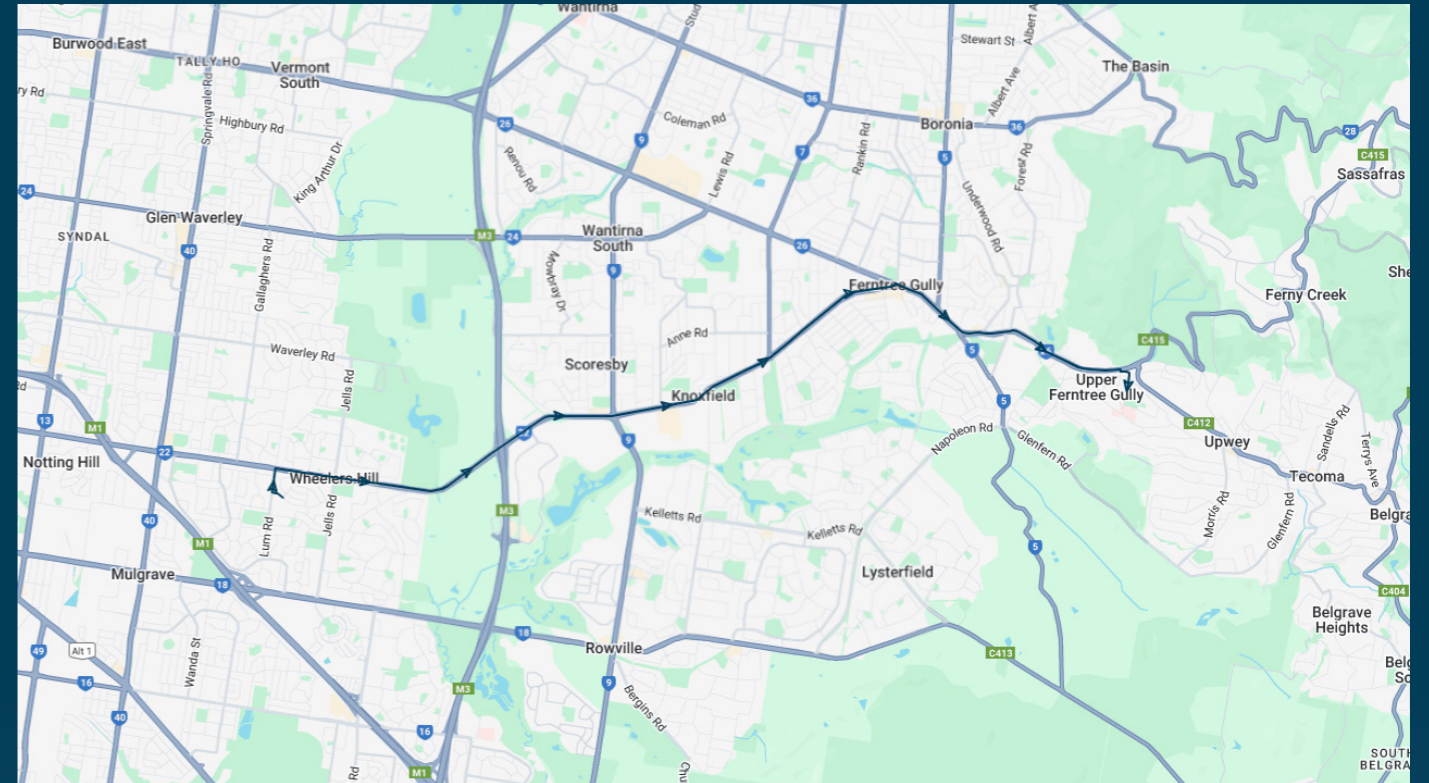

You can also download the Ventura Tracker app to view real time bus locations of all services

Scoresby Secondary College

Route: 2657 | Afternoon

Stop ID	Stop Name	Time	Stop ID	Stop Name	Time
44643	Wheeler's Hill Secondary College	15:05			
14423	Stud Rd (after)/Ferntree Gully Rd	15:16			
14422	O'Connor Rd/Ferntree Gully Rd	15:17			
14421	Harley St/Ferntree Gully Rd	15:18			
14420	Kathryn Rd/Ferntree Gully Rd	15:19			
14419	Lloyd St/Ferntree Gully Rd	15:20			
14418	Scoresby Rd/Ferntree Gully Rd	15:21			
12789	Dairy Lane/Ferntree Gully Rd	15:21			
14416	Cambden Park Pde/Ferntree Gully Rd	15:22			
14415	Aitken Ct/Ferntree Gully Rd	15:23			
14414	Mountain Gate SC/Ferntree Gully Rd	15:25			
8271	Oaklands Ave/Burwood Hwy	15:26			
8273	Westley St/Burwood Hwy	15:26			
16065	Dorset Rd/Burwood Hwy	15:27			
8274	Austin St/Burwood Hwy	15:27			
8275	Newton St/Burwood Hwy	15:28			
8276	Station St/Burwood Hwy	15:29			
8277	Forest Rd/Burwood Hwy	15:30			
8278	Acacia Rd/Burwood Hwy	15:31			
8279	Hilltop Rd/Burwood Hwy	15:32			
8723	Upper Ferntree Gully PS/Talaskia Rd	15:35			

Scoresby Secondary College

Route: 2657 | Afternoon

TURN DIRECTIONS

Change from Route 2622 at Stud Rd ### Runs express via Raphael Dr, Right Lum Rd, Right Ferntree Gully Rd to Stud Rd/Ferntree Gully Rd, then stops via Ferntree Gully Rd, Right Burwood Hwy, Right Old Belgrave Rd, Right Talaskia Rd to Upper Ferntree Gully Primary School

To view our list of live tracked services, visit www.venturabus.com.au
 Timetable Printed : 30 September 2024

Times listed are estimated times only, it is advised to arrive at your stop earlier than the listed time to avoid missing your bus.

You can also download the Ventura Tracker app to view real time bus locations of all services