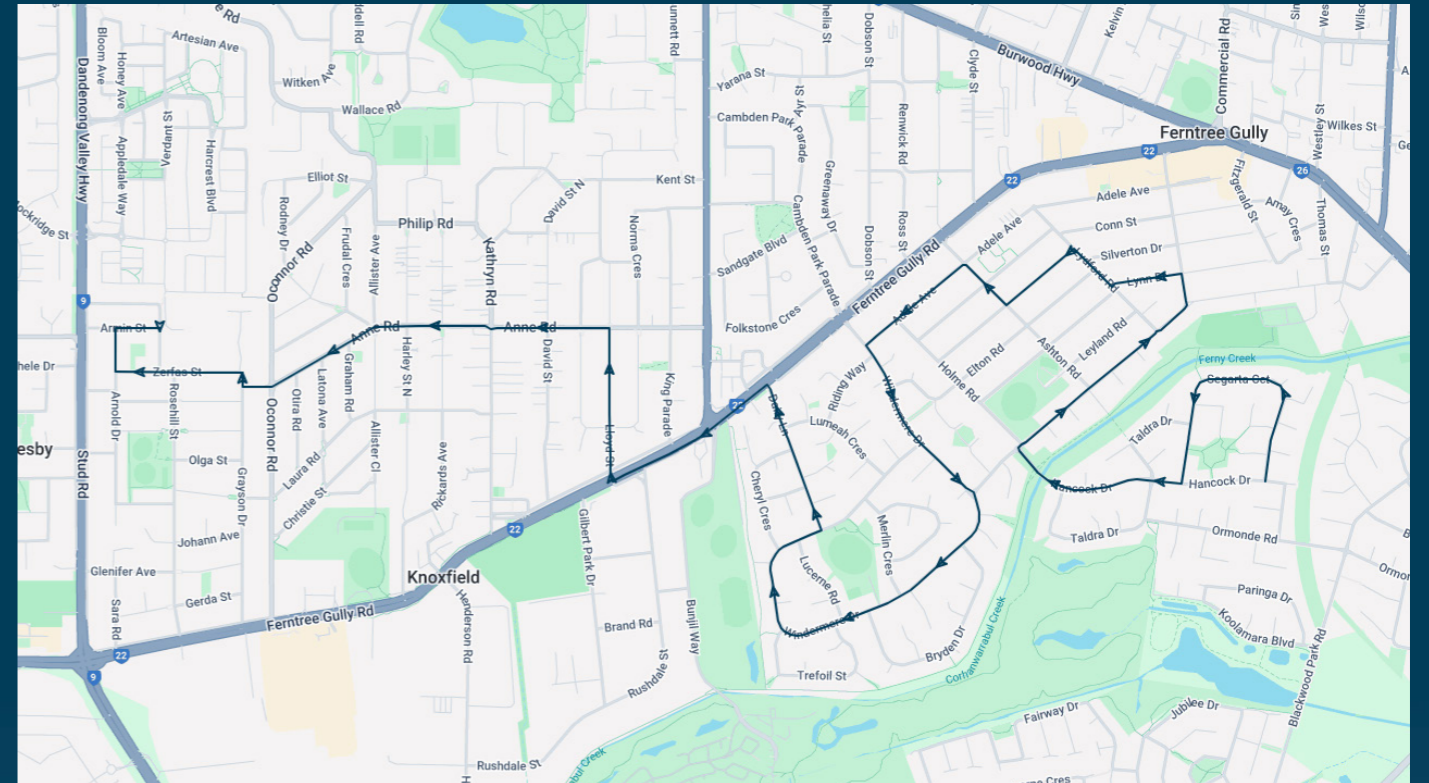

Scoresby Secondary College

Route: 1053 | Morning

Stop ID	Stop Name	Time	Stop ID	Stop Name	Time
11731	Hancock Dr/Segarta Cct	08:07			
14056	Avon Ct/Mountain Gate Dr	08:13			
14057	Ashton Rd/Mountain Gate Dr	08:13			
14058	Monica Ct/Mountain Gate Dr	08:14			
14048	Elton Rd/Windermere Dr	08:18			
15618	Bryden Dr/Windermere Dr	08:21			
15617	Chelmsford Ct/Windermere Dr	08:21			
15616	Lucerne Rd/Windermere Dr	08:22			
15615	Brunton Way/Windermere Dr	08:24			
15614	Windermere Reserve/Windermere Dr	08:25			
12790	Scoresby Rd/Ferntree Gully Rd	08:28			
17084	Ferntree Gully Rd/Lloyd St	08:29			
18998	Coromandel Cres/Lloyd St	08:30			
18997	Anne Rd/Lloyd St	08:31			
17085	David St/Anne Rd	08:32			
15750	Kathryn Rd/Anne Rd	08:33			
15751	Harley St/Anne Rd	08:33			
15752	Graham Rd/Anne Rd	08:34			
15753	Otira Rd/Anne Rd	08:35			
15754	Scoresby Secondary College/Zerfas St	08:35			
44601	Scoresby Secondary College	08:37			

Times listed are estimated times only, it is advised to arrive at your stop earlier than the listed time to avoid missing your bus.

You can also download the Ventura Tracker app to view real time bus locations of all services

Scoresby Secondary College

Route: 1053 | Morning