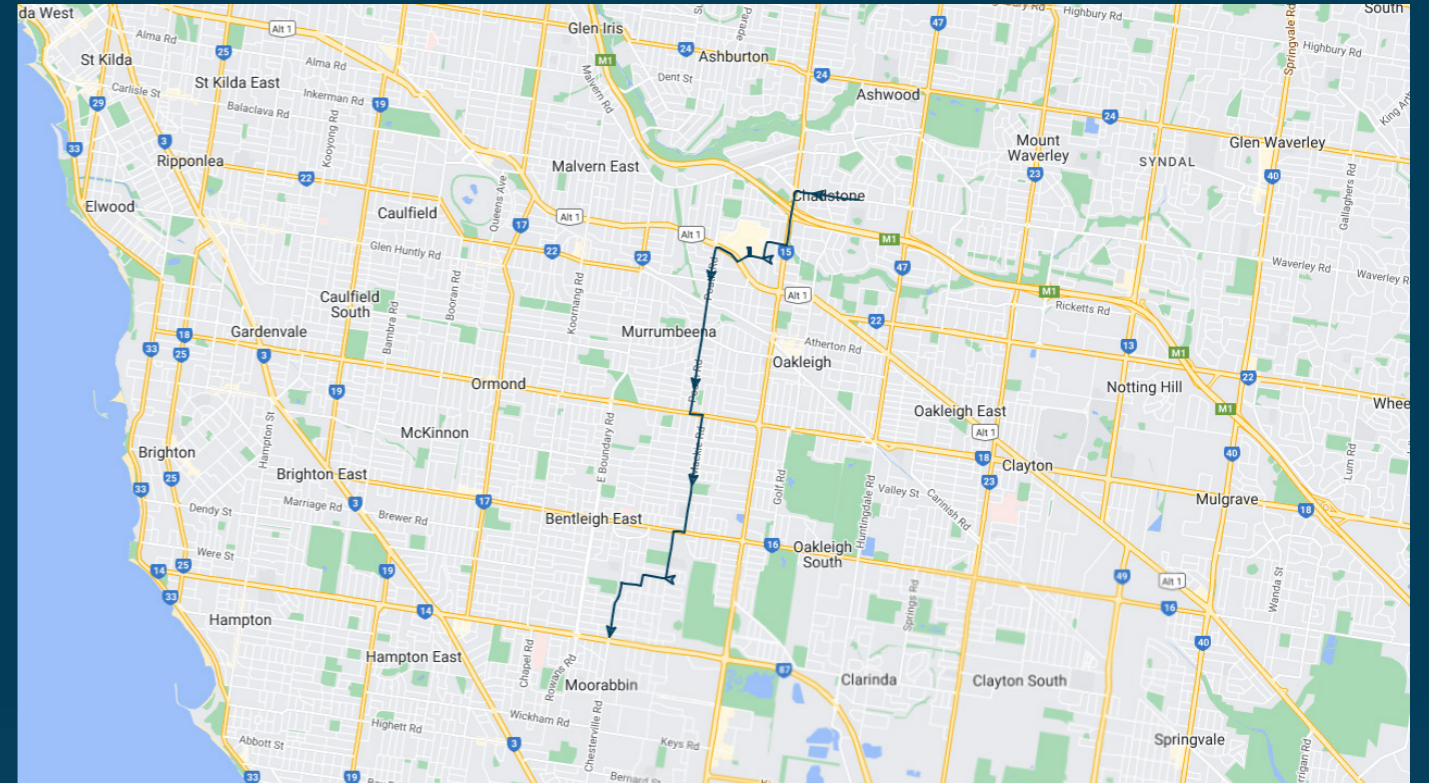

Salesian College

Route: 1008 | Afternoon

Stop ID	Stop Name	Time	Stop ID	Stop Name	Time
7132	Bosco St/Waverley Rd	15:25			
7133	Hiscock St/Waverley Rd	15:25			
7134	Murphy St/Waverley Rd	15:26			
8134	Warrigal Rd/Waverley Rd	15:27			
47926	Chadstone SC	15:30			
8135	Maroo St/Poath Rd	15:32			
8136	Neerim Rd/Poath Rd	15:32			
8137	Hughesdale Station/96 Poath Rd	15:33			
8138	Freda St/Poath Rd	15:34			
8139	Kangaroo Rd/Poath Rd	15:34			
8140	Ellendale St/Poath Rd	15:35			
8141	George St/Poath Rd	15:36			
8142	North Rd/Poath Rd	15:37			
8143	North Rd/Mackie Rd	15:38			
8144	Goodrich St/Mackie Rd	15:38			
8145	Barrington St/Mackie Rd	15:39			
8146	Brooks St/Mackie Rd	15:40			
8147	Mackie Rd Reserve/Mackie Rd	15:40			
8148	Garvey St/Mackie Rd	15:41			
8149	Centre Rd/Mackie Rd	15:42			
16213	Mackie Rd/Centre Rd	15:42			
8150	Elaine Ct/Bignell Rd	15:43			
8151	St James Catholic College/Bignell Rd	15:44			
8152	Bignell Rd/Normanby Rd	15:44			
8153	Brady Rd/Normanby Rd	15:45			
8154	Enniss Ave/Highview Rd	15:45			
8155	Chesterville Rd/Highview Rd	15:45			
8156	Brosnan Rd/Chesterville Rd	15:45			
8157	Denver St/Chesterville Rd	15:45			
8158	South Rd/Chesterville Rd	15:45			

Times listed are estimated times only, it is advised to arrive at your stop earlier than the listed time to avoid missing your bus.

You can also download the Ventura Tracker app to view real time bus locations of all services

Salesian College

Route: 1008 | Afternoon

TURN DIRECTIONS

Via Waverley Rd, Left Warrigal Rd, Right Middle Rd, Left City Cct, Right into Chadstone SC Bus Terminal, Right City Cct, Right Princes Hwy, Left Poath Rd, Left North Rd, Right Mackie Rd, Right Centre Rd, Left Bignell Rd, Right Normanby Rd, Left Brady Rd, Right Highview Rd, Left Chesterville Rd to South Rd