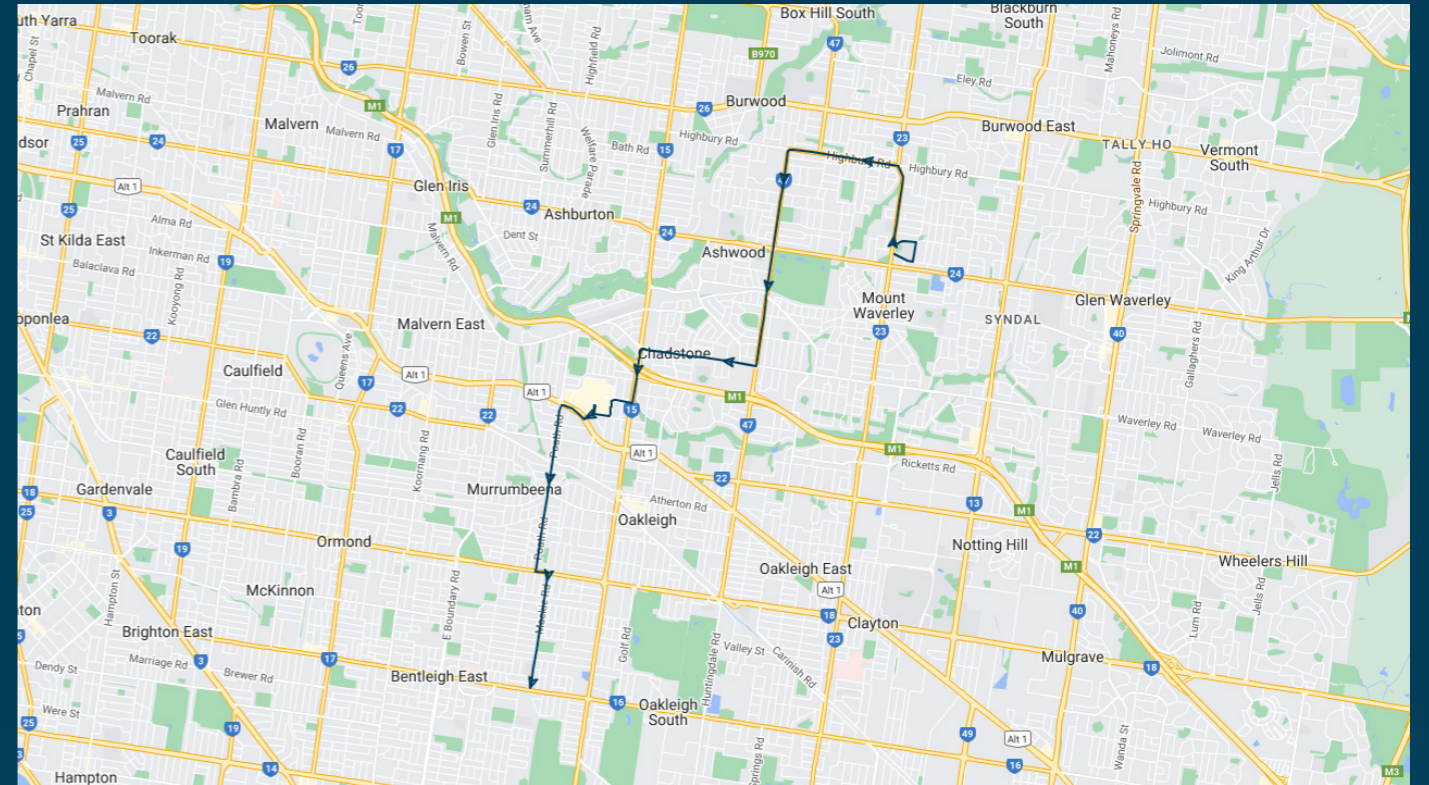

Times listed are estimated times only, it is advised to arrive at your stop earlier than the listed time to avoid missing your bus.

You can also download the Ventura Tracker app to view real time bus locations of all services

Salesian College

Route: 1026 | Afternoon

TURN DIRECTIONS

Via Lechte Av, Left Beaufort St, Left Gordon Rd, Right Stephensons Rd, Left Highbury Rd, Left Huntingdale Rd, Right Waverley Rd, Left Warrigal Rd, Right Middle Rd, Left City Cct, Right into Chadstone SC Bus Terminal, Right City Cct, Right Princes Hwy, Left Poath Rd, Left North Rd, Right Mackie Rd to Centre Rd

To view our list of live tracked services, visit www.venturabus.com.au

Timetable Printed : 30 September 2024