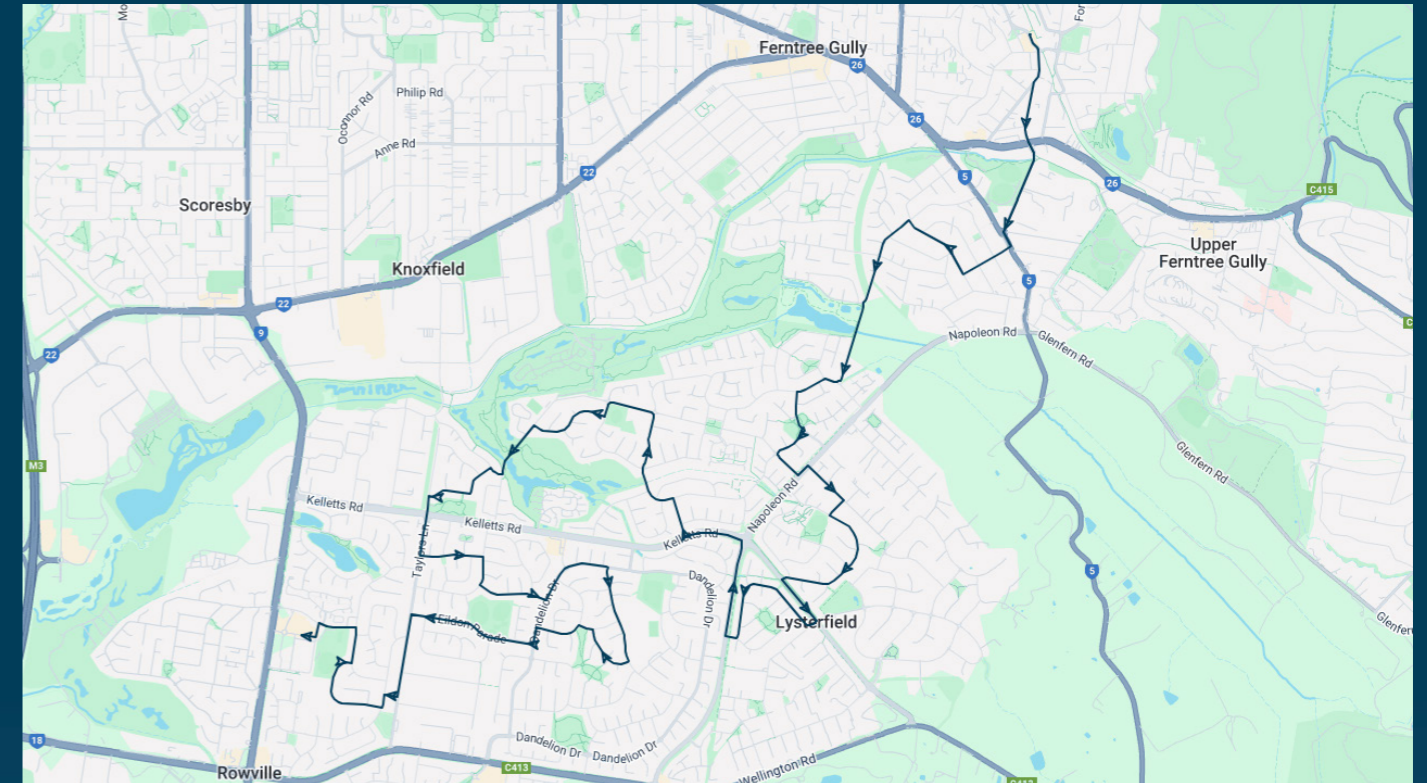

Times listed are estimated times only, it is advised to arrive at your stop earlier than the listed time to avoid missing your bus.

You can also download the Ventura Tracker app to view real time bus locations of all services

Rowville Primary School

Route: 1106 | Morning

TURN DIRECTIONS

Via Station St, Left Selman Ave, Cont Brenock Park Dr, Left Glenfern Rd, Right Norman St, Right Roberts St, Left Blackwood Park Rd, Right Victoria Park Ave, Left Sovereign Crest Blvd, Right Murrindal Dr, Left Karoo Rd, Left Napoleon Rd, Right Palmerston Rd, Right Kim Bolton Dr, Left Lakesfield Dr, Left Kelletts Rd, Right Sullivan Ave, Right Anthony Dr, Right Napoleon Rd, Left Kelletts Rd, Right Jacob Dr, Left Murrindal Dr, Left Karoo Rd, Left Kellbourne Dr, Right Lansborough Ave, Left Karoo Rd, Right Valleyview Dr, Left Bexsarm Cres, Left Taylors Ln, Left Tamboon Dr, Right Goulburn Dr, Left Jamieson Ave, Left Dandelion Dr, Right Wentworth Ave, Right Malmsbury Cres, Left Kedelston Way, Left Severn Cres, Left Dandelion Dr, Right Eildon Pde, Left Taylors Ln, Right Bernard Hamilton Way, Left Turrumurra Dr, Right Simon Ave, Left Bridgewater Way, Left Fullham Rd, Left 1st road, Right 1st road to Stud Park SC