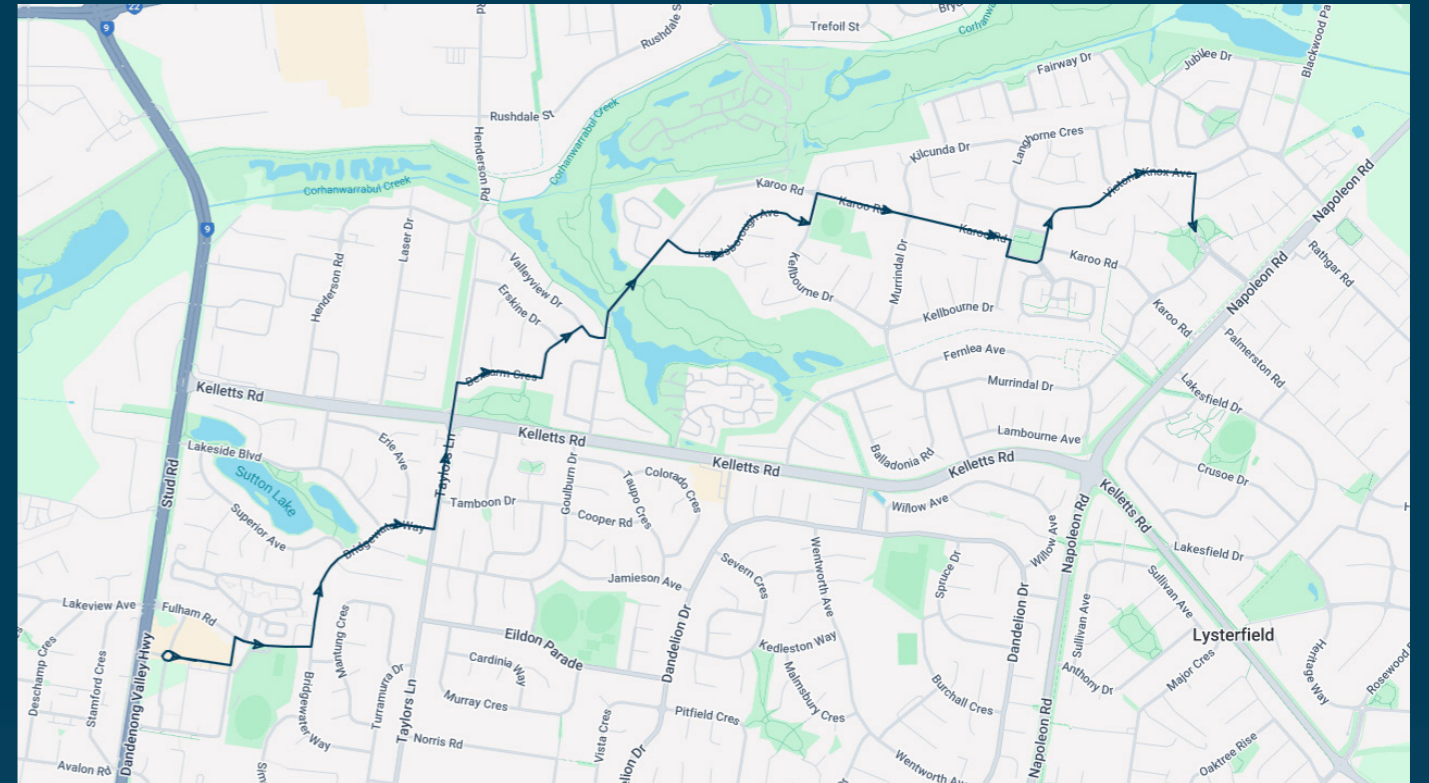

Rowville Primary School

Route: 1106 | Morning

TURN DIRECTIONS

Via Station St, Left Selman Ave, Cont Brenock Park Dr, Left Glenfern Rd, Right Norman St, Right Roberts St, Left Blackwood Park Rd, Right Victoria Park Ave, Left Sovereign Crest Blvd, Right Murrindal Dr, Left Karoo Rd, Left Napoleon Rd, Right Palmerston Rd, Right Kim Bolton Dr, Left Lakesfield Dr, Left Kelletts Rd, Right Sullivan Ave, Right Anthony Dr, Right Napoleon Rd, Left Kelletts Rd, Right Jacob Dr, Left Murrindal Dr, Left Karoo Rd, Left Kellbourne Dr, Right Lansborough Ave, Left Karoo Rd, Right Valleyview Dr, Left Bexsarm Cres, Left Taylors Ln, Left Tamboon Dr, Right Goulburn Dr, Left Jamieson Ave, Left Dandelion Dr, Right Wentworth Ave, Right Malmsbury Cres, Left Kedelston Way, Left Severn Cres, Left Dandelion Dr, Right Eildon Pde, Left Taylors Ln, Right Bernard Hamilton Way, Left Turrumurra Dr, Right Simon Ave, Left Bridgewater Way, Left Fullham Rd, Left 1st road, Right 1st road to Stud Park SC

Rowville Primary School

Route: 2555 | Afternoon

TURN DIRECTIONS

Via u-turn at roundabout, Left at end of road, Right Fulham Rd, Left Bridgewater Way, Left Taylors Ln, Right Bexsarm Cres, Right Valleyview Dr, Left Karoo Rd, Right Lansborough Ave, Left Kellbourne Dr, Right Karoo Rd, Left Victoria Knox Ave, Right Sovereign Crest Blvd to Greenhaven Ct