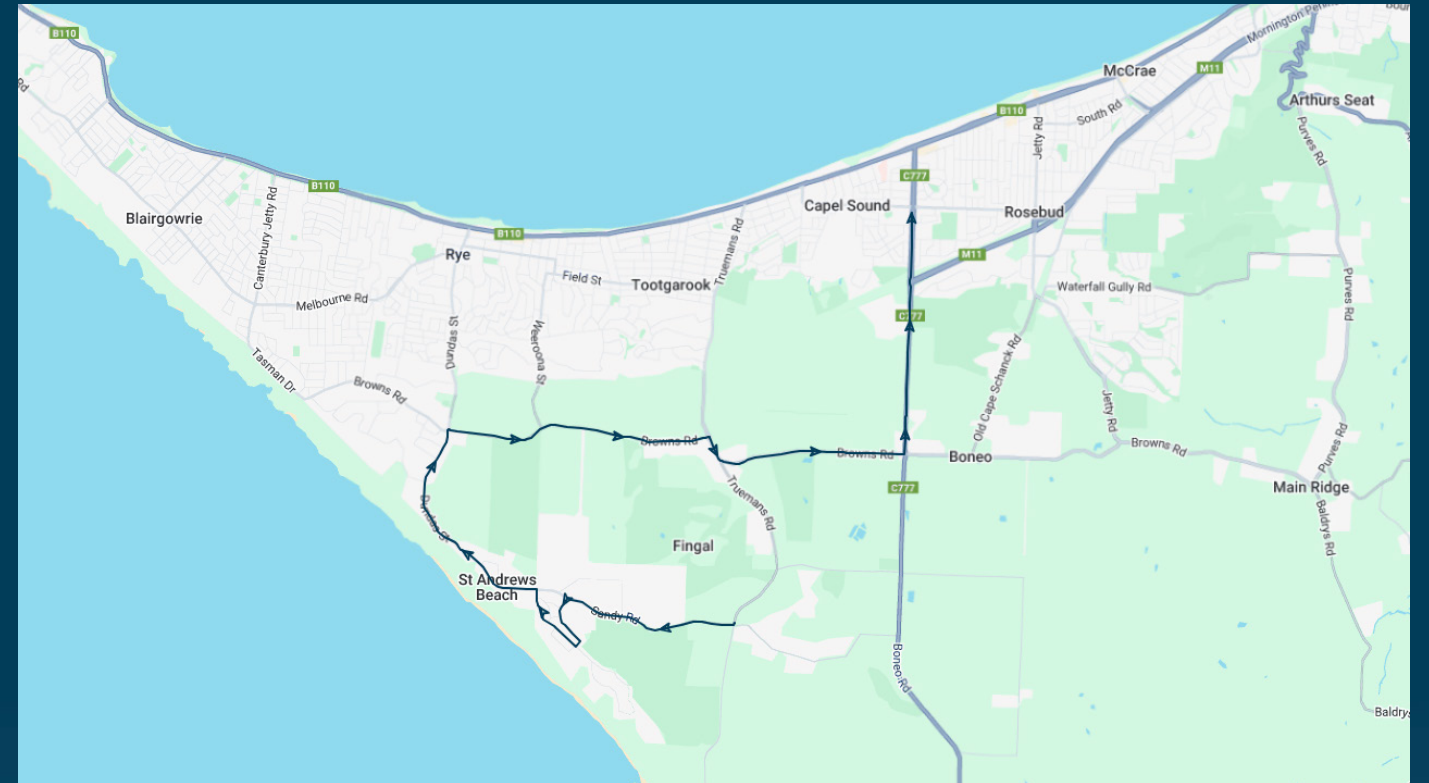

Rosebud Secondary College

Route: 5335 (SBSC) | Afternoon

TURN DIRECTIONS

Via Right Old White Hill Rd, Right White Hill Rd, Left Nepean Hwy, Left Mornington Peninsula Fwy, Right Jetty Rd, Left Eastbourne Rd, Left Besgrove St, Right Boneo Rd, Left into Rosebud Secondary College, Left Boneo Rd, Left Eastbourne Rd, Cont Right Elizabeth Ave, Left Point Nepean Rd, Left Dundas St, Right Melbourne Rd, Cont Hotham Rd, Right Franklin Rd to Point Nepean Rd

To view our list of live tracked services, visit www.venturabus.com.au

Timetable Printed : 30 September 2024

Rosebud Secondary College

Route: 5341 (SBSC) | Morning

Stop ID	Stop Name	Time	Stop ID	Stop Name	Time
	Sandy Rd/Truemans Rd	07:45			
	Placadena Rd/Sandy Rd	07:46			
	Devonport St/Sandy Rd	07:47			
	Alex Dr/Tiberius Rd	07:48			
	Bass Meadows Blvd/Julius St	07:51			
	Nero Ave/Bass Meadows Blvd	07:52			
	Titus Dr/Bass Meadows Blvd	07:53			
44776	409 Sandy Rd	07:54			
44781	498 Dundas St	07:55			
44782	Avon Rd Shops/Dundas St	07:57			
	The Dunes Golf Club/Browns Rd	07:58			
	Springs Ln/Browns Rd	07:59			
	Truemans Golf Range/Truemans Rd	08:02			
rosc	Rosebud Secondary College	08:05			

Rosebud Secondary College

Route: 5341 (SBSC) | Morning

TURN DIRECTIONS

Via Right Sandy Rd, Left Tiberius Rd, Right Julius St, Right Bass Meadows Blvd, Left Sandy Rd, Cont Dundas St, Right Browns Rd, Right Truemans Rd, Left Browns Rd, Left Boneo Rd, Left into Rosebud Secondary College