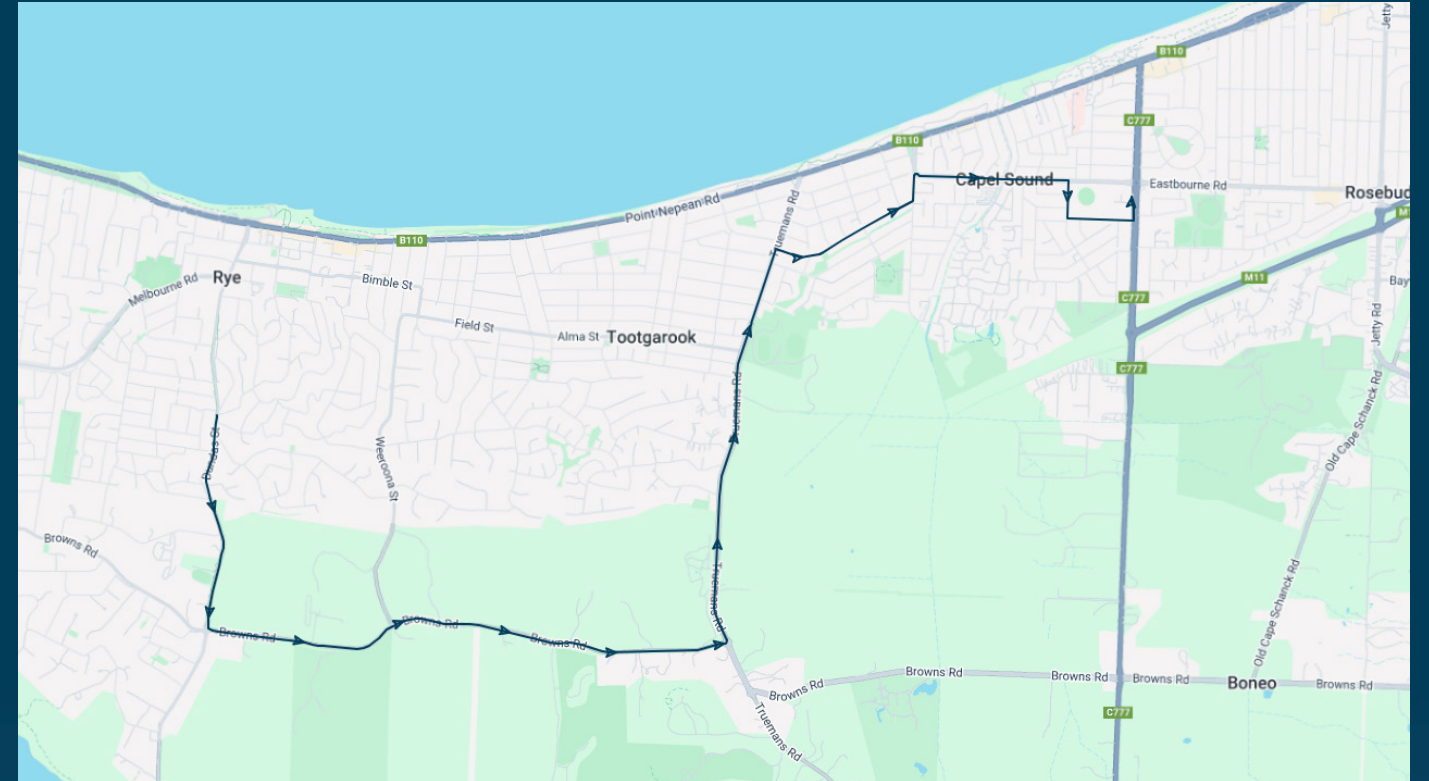

You can also download the Ventura Tracker app to view real time bus locations of all services

Rosebud Secondary College

Route: 5344 (SBSC) | Morning

Stop ID	Stop Name	Time	Stop ID	Stop Name	Time
44773	Golf Pde/Dundas St	07:45			
44774	Glenvue Rd/Dundas St	07:47			
	Kurringai Rd/Truemans Rd	07:50			
	Alma St/Truemans Rd	07:52			
40037	Truemans Rd/Broadway	07:54			
rosc	Rosebud Secondary College	08:05			

Rosebud Secondary College

Route: 5344 (SBSC) | Morning

TURN DIRECTIONS

Via Dundas St, Left Browns Rd, Left Truemans Rd, Right Broadway, Left Elizabeth Ave, Right Eastbourne Rd, Right Illaroo St, Left Cain St, Left Boneo Rd, Left into Rosebud Secondary College