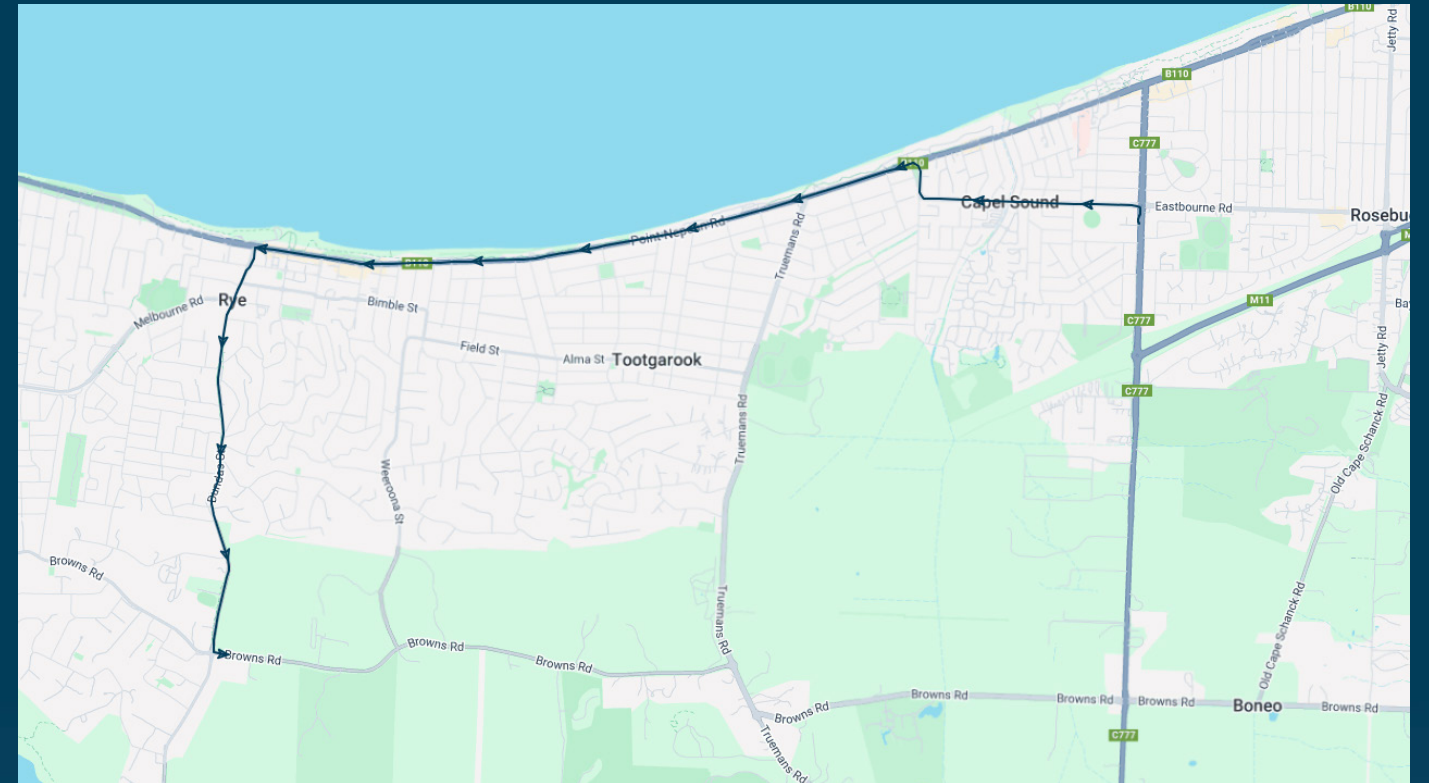

You can also download the Ventura Tracker app to view real time bus locations of all services

Rosebud Secondary College

Route: 5343 (SBSC) | Afternoon

Stop ID	Stop Name	Time	Stop ID	Stop Name	Time
rosc	Rosebud Secondary College	15:45			
13085	Laura St/Point Nepean Rd	15:50			
13088	Hygeia St/Point Nepean Rd	15:53			
13090	Lyons Ave/Point Nepean Rd	15:55			
44772	Collingwood St/Dundas St	15:57			
44773	Golf Pde/Dundas St	15:58			
	Browns Rd/Dundas St	16:00			

Rosebud Secondary College

Route: 5343 (SBSC) | Afternoon

TURN DIRECTIONS

Via Left Boneo Rd, Left Eastbourne Rd, Cont Right Elizabeth Ave, Left Point Nepean Rd, Left Dundas St, Left Browns Rd to Dundas St