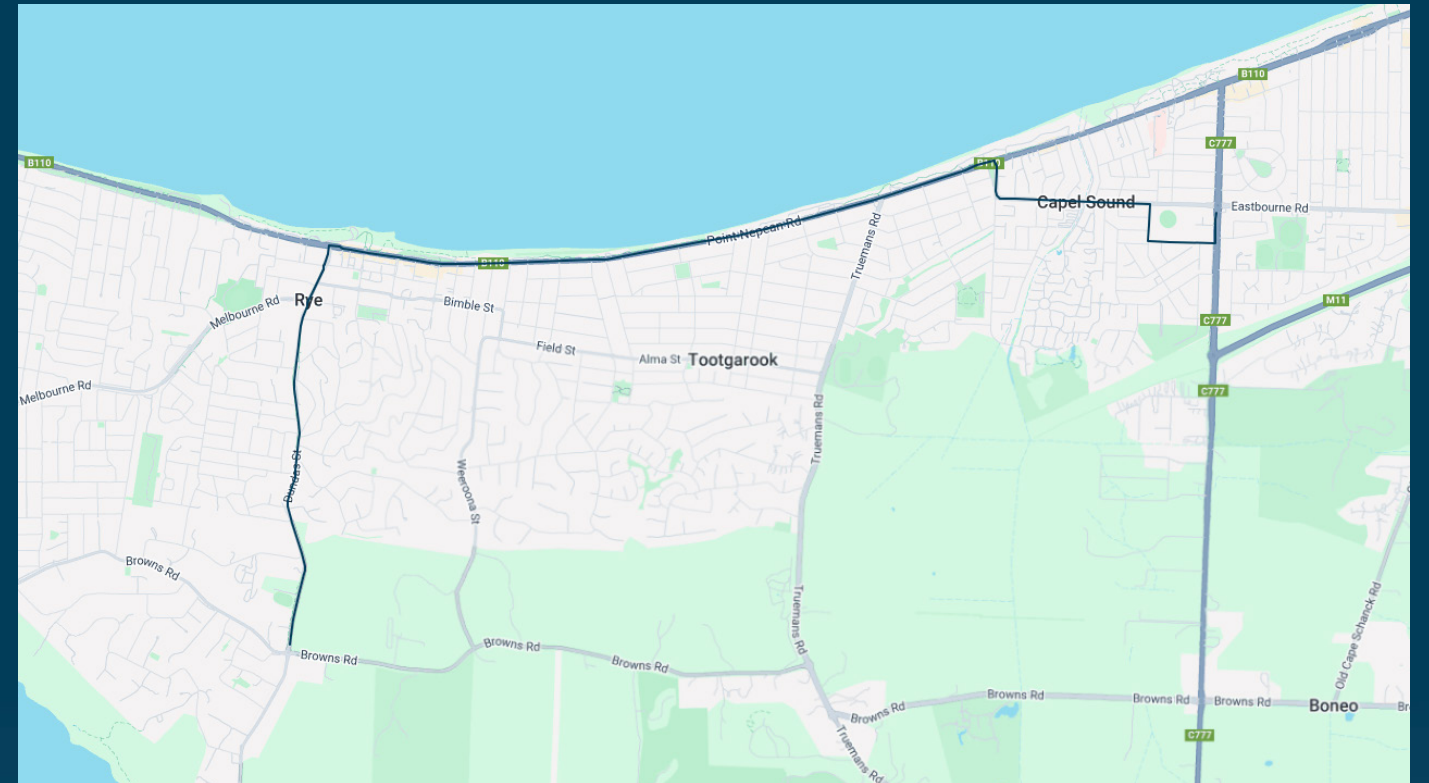

You can also download the Ventura Tracker app to view real time bus locations of all services

Rosebud Secondary College

Route: 5343 (SBSC) | Morning

Stop ID	Stop Name	Time	Stop ID	Stop Name	Time
40029	Browns Rd/Dundas St	07:45			
44786	Marvin Ave/Dundas St	07:48			
12683	Lyons St/Point Nepean Rd	07:51			
12685	Hygeia St/Point Nepean Rd	07:54			
12688	Laura St/Point Nepean Rd	07:56			
rosc	Rosebud Secondary College	08:00			

Rosebud Secondary College

Route: 5343 (SBSC) | Morning

TURN DIRECTIONS

Via Dundas St, Right Point Nepean Rd, Right Elizabeth Ave, Cont Eastbourne Rd, Right Illaroo St, Left Cain St, Left Boneo Rd to Rosebud Secondary College

You can also download the Ventura Tracker app to view real time bus locations of all services

Rosebud Secondary College

Route: 5343 (SBSC) | Afternoon

Stop ID	Stop Name	Time	Stop ID	Stop Name	Time
rosc	Rosebud Secondary College	15:45			
13085	Laura St/Point Nepean Rd	15:50			
13088	Hygeia St/Point Nepean Rd	15:53			
13090	Lyons Ave/Point Nepean Rd	15:55			
44772	Collingwood St/Dundas St	15:57			
44773	Golf Pde/Dundas St	15:58			
	Browns Rd/Dundas St	16:00			