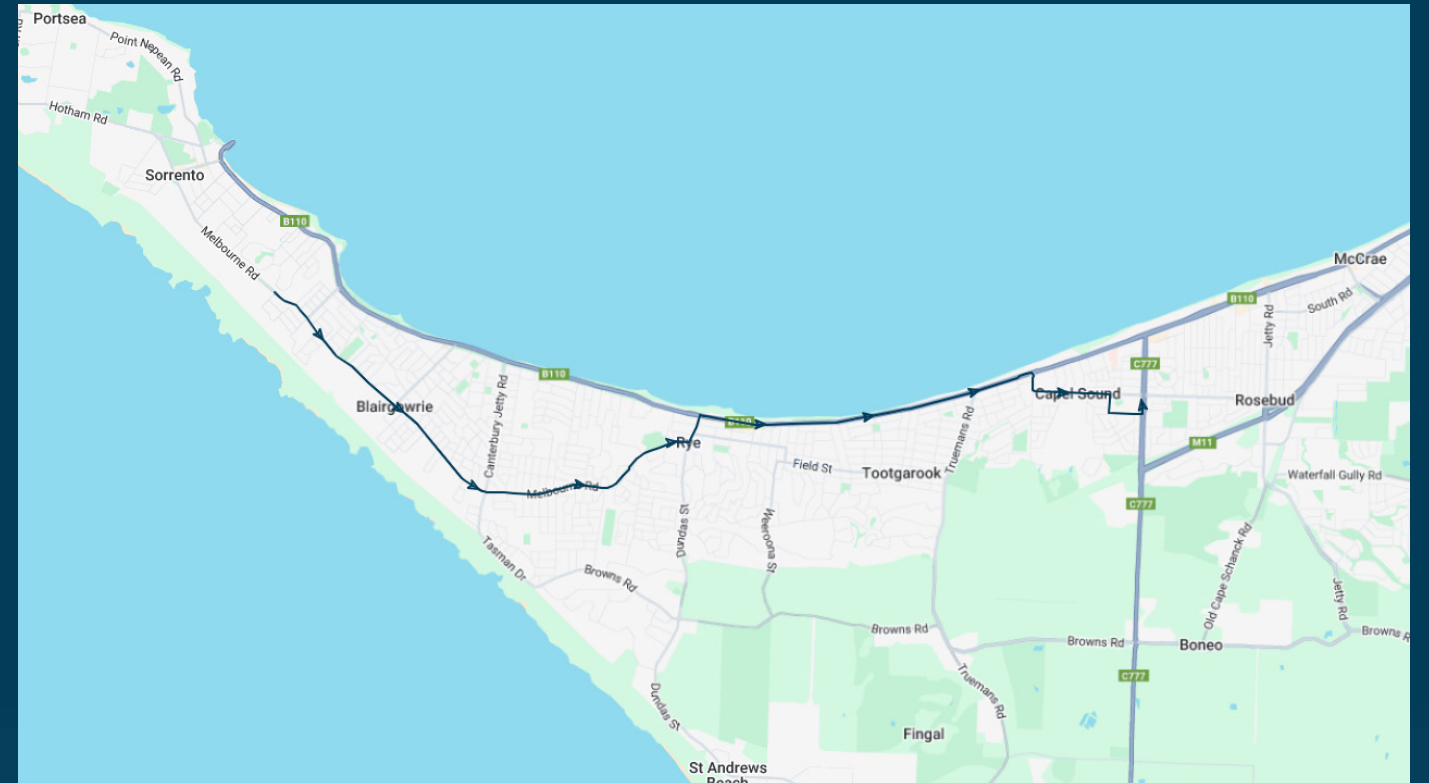

Rosebud Secondary College

Route: 5332 (SBSC) | Morning

Stop ID	Stop Name	Time	Stop ID	Stop Name	Time
40013	Mission St/Melbourne Rd	08:05			
40014	Derrick St/Melbourne Rd	08:07			
40015	Stringer Rd/Melbourne Rd	08:08			
	Agnes Ave/Melbourne Rd	08:09			
	Canterbury Jetty Rd/Melbourne Rd	08:12			
40024	Hogan Dr/Melbourne Rd	08:16			
40026	Peninsula Ave/Melbourne Rd	08:16			
rosc	Rosebud Secondary College	08:25			

Rosebud Secondary College

Route: 5332 (SBSC) | Morning

TURN DIRECTIONS

Via Melbourne Rd, Left Dundas St, Right Point Nepean Rd, Right Elizabeth Ave, Cont Left Eastbourne Rd, Right Illaroo St, Left Cain St, Left Boneo Rd to Rosebud Secondary College

To view our list of live tracked services, visit www.venturabus.com.au
 Timetable Printed : 30 September 2024

Times listed are estimated times only, it is advised to arrive at your stop earlier than the listed time to avoid missing your bus.
You can also download the Ventura Tracker app to view real time bus locations of all services

Rosebud Secondary College

Route: 5332 (SBSC) | Afternoon

Stop ID	Stop Name	Time	Stop ID	Stop Name	Time
rosc	Rosebud Secondary College	15:40			
48644	Peninsula Ave/Melbourne Rd	15:45			
48646	Hogan Dr/Melbourne Rd	15:46			
	Canterbury Jetty Drive/Melbourne Rd	15:49			
	Moonah Ave/Melbourne Rd	15:50			
48652	Beach Ave/Melbourne Rd	15:51			
48653	Derrick St/Melbourne Rd	15:52			
40013	Mission St/Melbourne Rd	15:53			