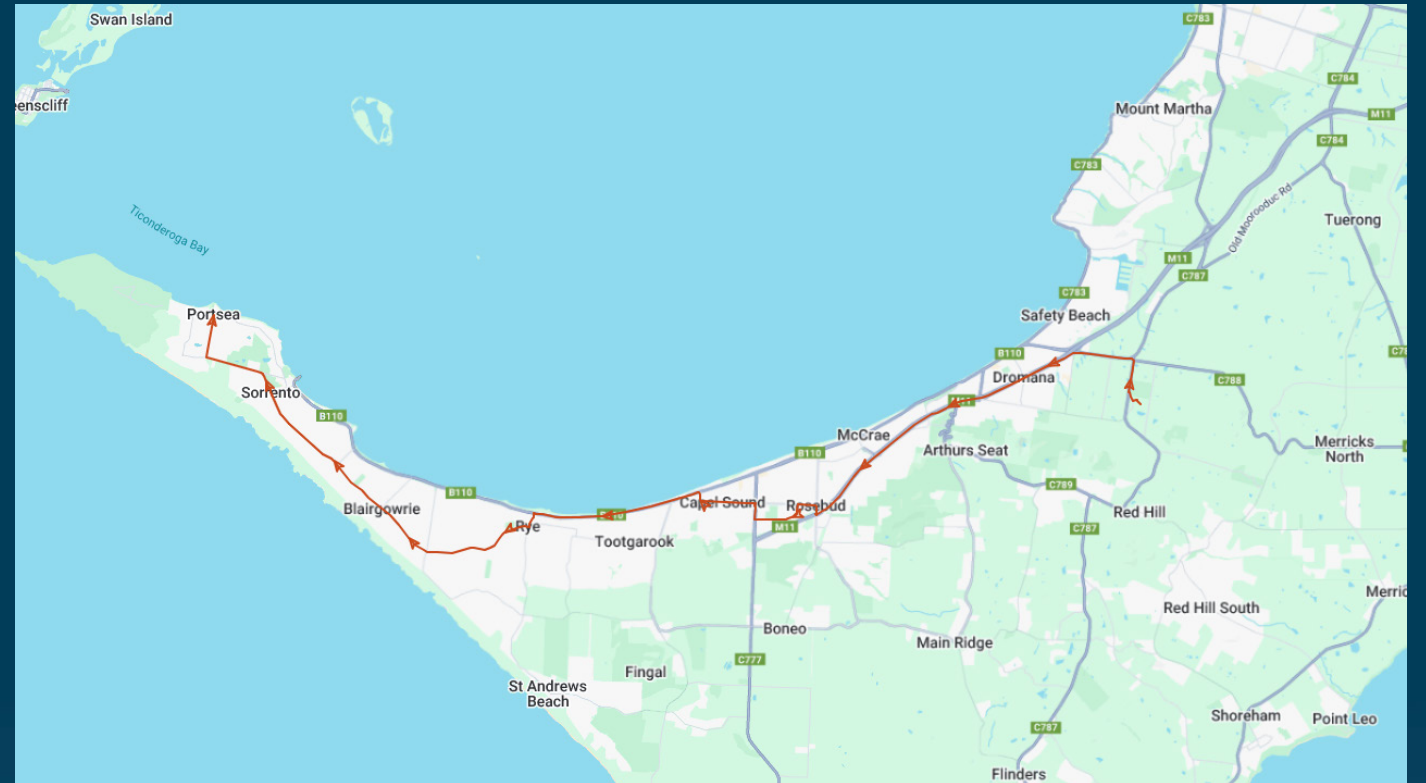

You can also download the Ventura Tracker app to view real time bus locations of all services

Rosebud Secondary College

Route: 5335 (SBSC) | Afternoon

Stop ID	Stop Name	Time	Stop ID	Stop Name	Time
drsc	Dromana College	15:10			
48619	Ocean St/Eastbourne Rd	15:20			
40065	Harridge St/Besgrove St	15:22			
rosc	Rosebud Secondary College	15:30			
48644	Peninsula Ave/Melbourne Rd	15:41			
48645	Thomson Tce/Melbourne Rd	15:42			
48647	Doe St/Melbourne Rd	15:44			
	Caxton St/Melbourne Rd	15:45			
	Diamond Bay Rd/Melbourne Rd	15:50			
	Ocean Beach Rd/Melbourne Rd	15:52			
13123	Hurstwood Rd/Hotham Rd	15:53			
13124	Oxford St/Melbourne Rd	15:54			
13126	Franklin Rd/Hotham Rd	15:55			
13127	Ibis Way/Franklin Rd	15:56			
13130	Point Nepean Rd/Franklin Rd	15:57			

Times listed are estimated times only, it is advised to arrive at your stop earlier than the listed time to avoid missing your bus.

You can also download the Ventura Tracker app to view real time bus locations of all services

Rosebud Secondary College

Route: 5335 (SBSC) | Afternoon

TURN DIRECTIONS

Via Right Old White Hill Rd, Right White Hill Rd, Left Nepean Hwy, Left Mornington Peninsula Fwy, Right Jetty Rd, Left Eastbourne Rd, Left Besgrove St, Right Boneo Rd, Left into Rosebud Secondary College, Left Boneo Rd, Left Eastbourne Rd, Cont Right Elizabeth Ave, Left Point Nepean Rd, Left Dundas St, Right Melbourne Rd, Cont Hotham Rd, Right Franklin Rd to Point Nepean Rd