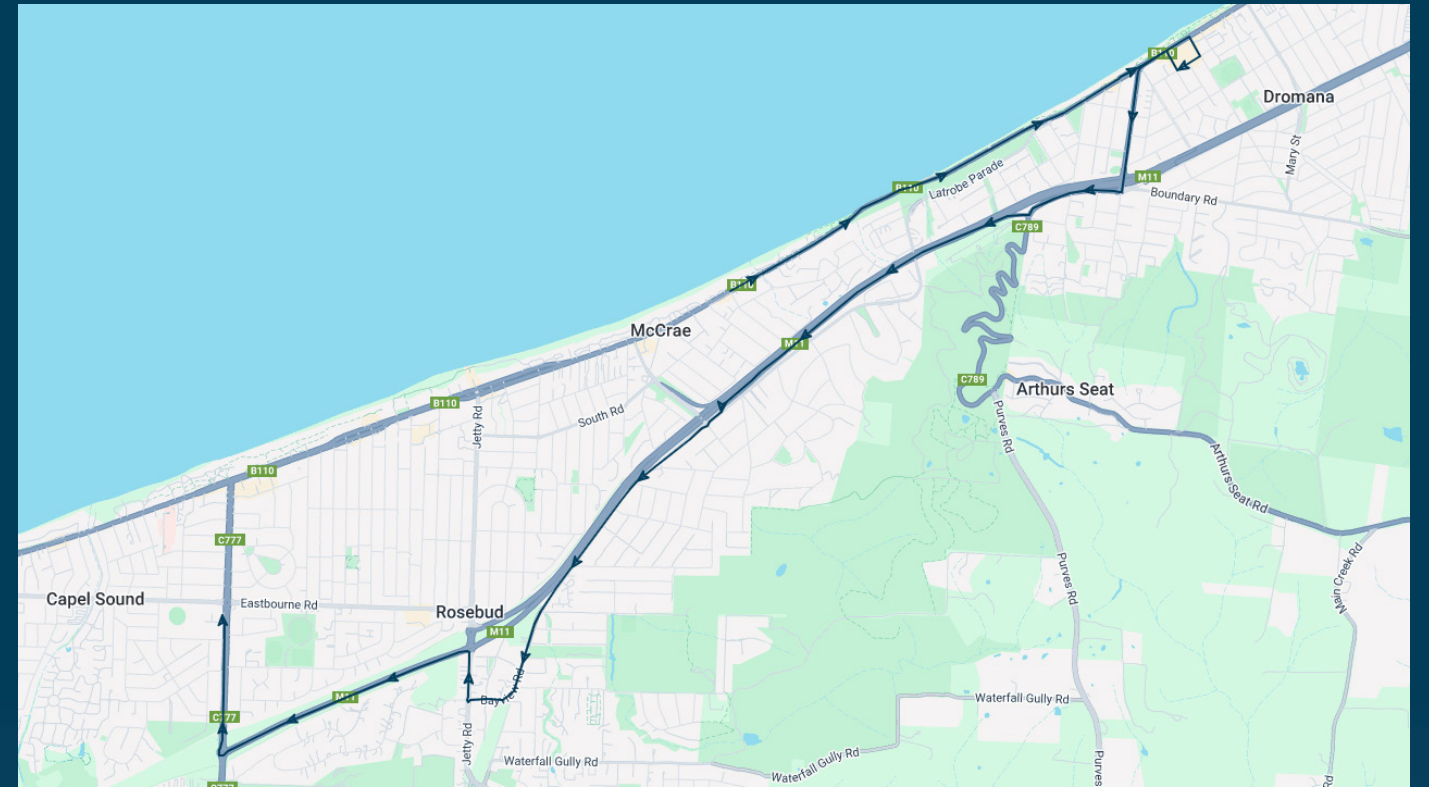

To view our list of live tracked services, visit www.venturabus.com.au
 Timetable Printed : 30 September 2024

Times listed are estimated times only, it is advised to arrive at your stop earlier than the listed time to avoid missing your bus.

You can also download the Ventura Tracker app to view real time bus locations of all services

Rosebud Secondary College

Route: 5346 (SBSC) | Morning

Stop ID	Stop Name	Time	Stop ID	Stop Name	Time
13175	Beverley Rd/Point Nepean Rd	08:10			
	Noel St/Gibson St	08:15			
	Opp Dromana PS/McCulloch St	08:20			
	Leichardt St/Bayview Rd	08:26			
40093	Rosebud Retirement Village/Bayview Rd	08:28			
40095	Elizabeth Dr/Bayview Rd	08:29			
rosc	Rosebud Secondary College	08:36			

Rosebud Secondary College

Route: 5346 (SBSC) | Morning

TURN DIRECTIONS

Via Point Nepean Rd, Right Pier St, Right Gibson St, Right O'Donohue St, Left Point Nepean Rd, Left McCulloch St, Right Arthurs Seat Rd, Right Mornington Peninsula Fwy, Left Rosebud/McCrae Exit, Right Bayview Rd, Right Jetty Rd, Left Mornington Peninsula Fwy, Right Boneo Rd, Left into Rosebud Secondary College

Rosebud Secondary College

Route: 5346 (SBSC) | Afternoon

Stop ID	Stop Name	Time	Stop ID	Stop Name	Time
rosc	Rosebud Secondary College	15:50			
13175	Beverley Rd/Point Nepean Rd	15:54			
	Noel St/Gibson St	15:58			
	Opp Dromana PS/McCulloch St	15:59			
	Leichardt St/Bayview Rd	16:03			
40093	Rosebud Retirement Village/Bayview Rd	16:04			
40095	Elizabeth Dr/Bayview Rd	16:05			