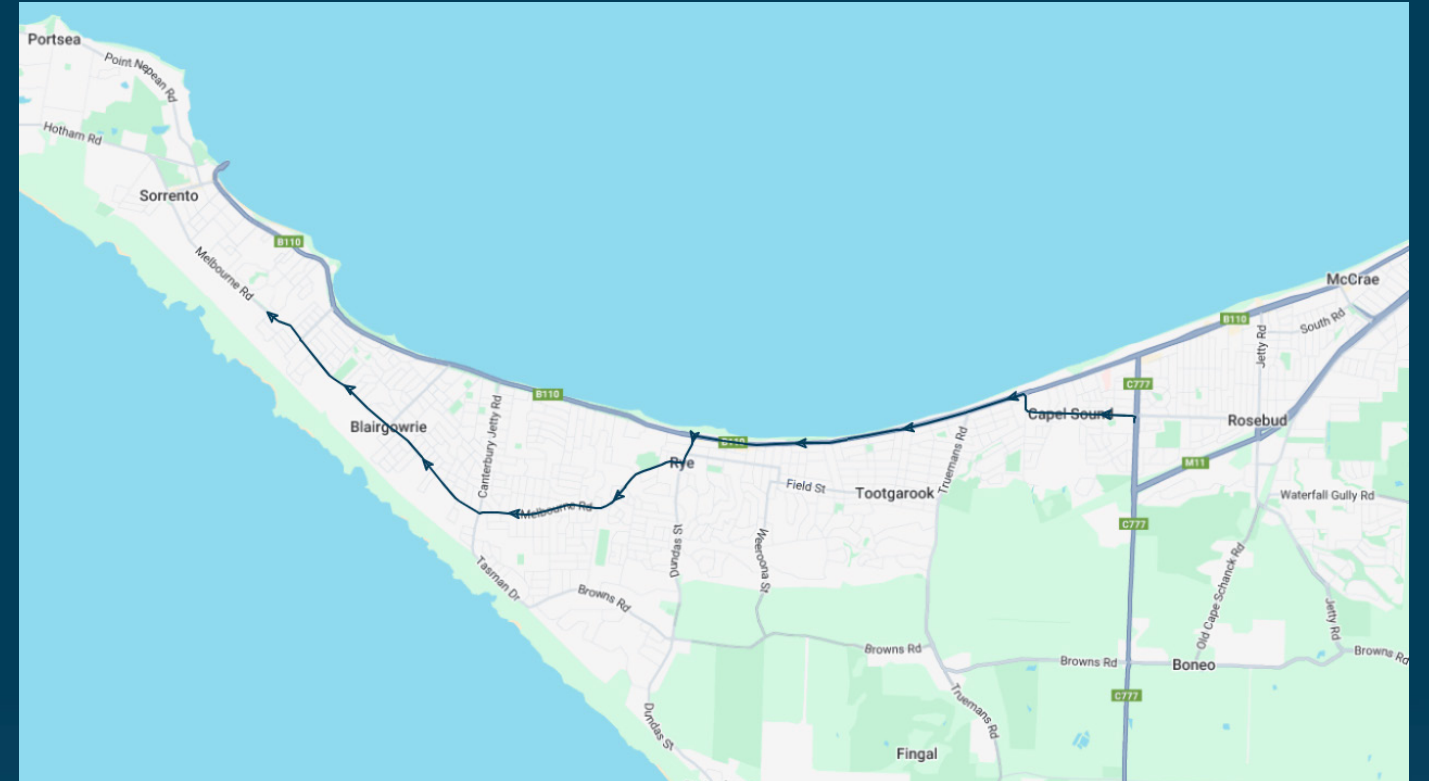

Rosebud Secondary College

Route: 5332 (SBSC) | Morning

TURN DIRECTIONS

Via Melbourne Rd, Left Dundas St, Right Point Nepean Rd, Right Elizabeth Ave, Cont Left Eastbourne Rd, Right Illaroo St, Left Cain St, Left Boneo Rd to Rosebud Secondary College

To view our list of live tracked services, visit www.venturabus.com.au
 Timetable Printed : 30 September 2024

Times listed are estimated times only, it is advised to arrive at your stop earlier than the listed time to avoid missing your bus.
You can also download the Ventura Tracker app to view real time bus locations of all services

Rosebud Secondary College

Route: 5332 (SBSC) | Afternoon

Stop ID	Stop Name	Time	Stop ID	Stop Name	Time
rosc	Rosebud Secondary College	15:40			
48644	Peninsula Ave/Melbourne Rd	15:45			
48646	Hogan Dr/Melbourne Rd	15:46			
	Canterbury Jetty Drive/Melbourne Rd	15:49			
	Moonah Ave/Melbourne Rd	15:50			
48652	Beach Ave/Melbourne Rd	15:51			
48653	Derrick St/Melbourne Rd	15:52			
40013	Mission St/Melbourne Rd	15:53			

Rosebud Secondary College

Route: 5332 (SBSC) | Afternoon

TURN DIRECTIONS

Via Boneo Rd, Left Eastbourne Rd, Cont Right Elizabeth Ave, Left Point Nepean Rd, Left Dundas St, Right Melbourne Rd to Mission St