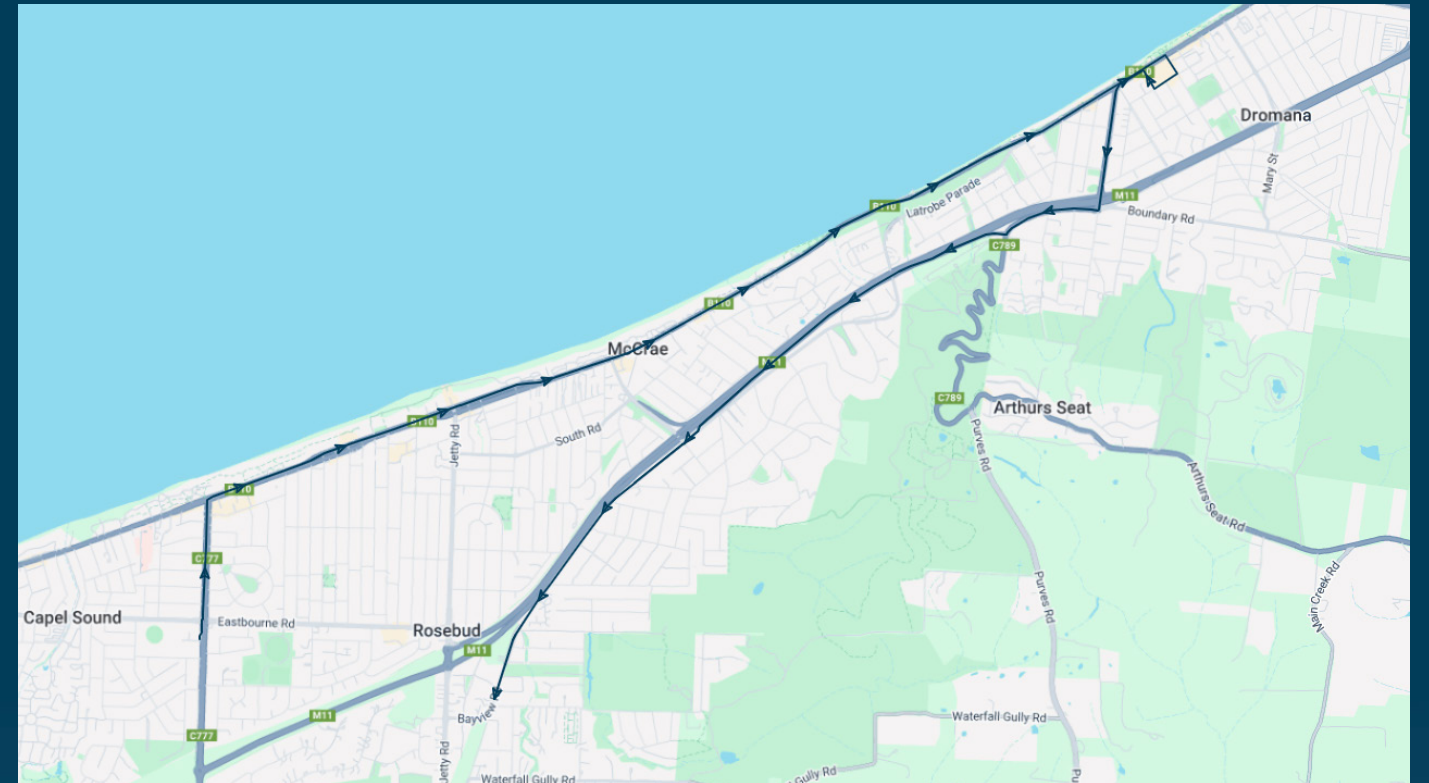

Rosebud Secondary College

Route: 5346 (SBSC) | Morning

TURN DIRECTIONS

Via Point Nepean Rd, Right Pier St, Right Gibson St, Right O'Donohue St, Left Point Nepean Rd, Left McCulloch St, Right Arthurs Seat Rd, Right Mornington Peninsula Fwy, Left Rosebud/McCrae Exit, Right Bayview Rd, Right Jetty Rd, Left Mornington Peninsula Fwy, Right Boneo Rd, Left into Rosebud Secondary College

To view our list of live tracked services, visit www.venturabus.com.au
 Timetable Printed : 30 September 2024

Times listed are estimated times only, it is advised to arrive at your stop earlier than the listed time to avoid missing your bus.
You can also download the Ventura Tracker app to view real time bus locations of all services

Rosebud Secondary College

Route: 5346 (SBSC) | Afternoon

Stop ID	Stop Name	Time	Stop ID	Stop Name	Time
rosc	Rosebud Secondary College	15:50			
13175	Beverley Rd/Point Nepean Rd	15:54			
	Noel St/Gibson St	15:58			
	Opp Dromana PS/McCulloch St	15:59			
	Leichardt St/Bayview Rd	16:03			
40093	Rosebud Retirement Village/Bayview Rd	16:04			
40095	Elizabeth Dr/Bayview Rd	16:05			

Rosebud Secondary College

Route: 5346 (SBSC) | Afternoon

TURN DIRECTIONS

Via Left Boneo Rd, Right Point Nepean Rd, Right Pier St, Right Gibson St, Right O'Donohue St, Left Point Nepean Rd, Left McCulloch St, Right Arthurs Seat Rd, Right Mornington Peninsula Fwy, Left Rosebud/McCrae Exit, Right Bayview Rd to Elizabeth Dr