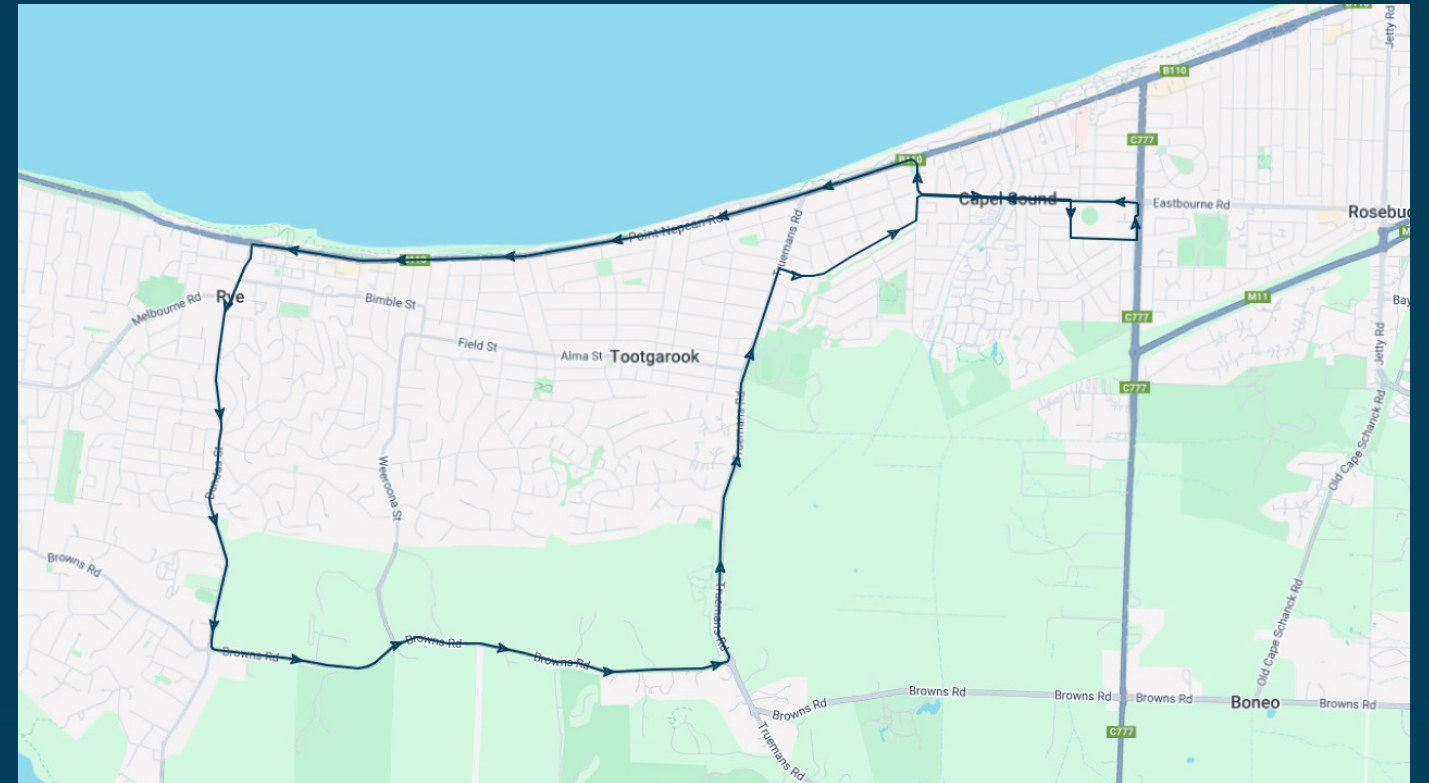

You can also download the Ventura Tracker app to view real time bus locations of all services

Rosebud Secondary College

Route: 5344 (SBSC) | Afternoon

Stop ID	Stop Name	Time	Stop ID	Stop Name	Time
rosc	Rosebud Secondary College	15:25			
44773	Golf Pde/Dundas St	15:31			
44774	Glenvue Rd/Dundas St	15:33			
	Kuringal Rd/Truemans Rd	15:41			
	Alma St/Truemans Rd	15:42			
40037	Truemans Rd/Broadway	15:43			
rosc	Rosebud Secondary College	15:48			

Rosebud Secondary College

Route: 5344 (SBSC) | Afternoon

TURN DIRECTIONS

Via Left Boneo Rd, Left Eastbourne Rd, Cont Right Elizabeth Ave, Left Point Nepean Rd, Left Dindas St, Left Browns Rd, Left Truemans Rd, Right Broadway, Left Elizabeth Ave, Right Eastbourne Rd, Right Illaroo St, Left Cain St, Left Boneo Rd, Left into Rosebud Secondary College

You can also download the Ventura Tracker app to view real time bus locations of all services

Rosebud Secondary College

Route: 5346 (SBSC) | Morning

Stop ID	Stop Name	Time	Stop ID	Stop Name	Time
13175	Beverley Rd/Point Nepean Rd	08:10			
	Noel St/Gibson St	08:15			
	Opp Dromana PS/McCulloch St	08:20			
	Leichardt St/Bayview Rd	08:26			
40093	Rosebud Retirement Village/Bayview Rd	08:28			
40095	Elizabeth Dr/Bayview Rd	08:29			
rosc	Rosebud Secondary College	08:36			