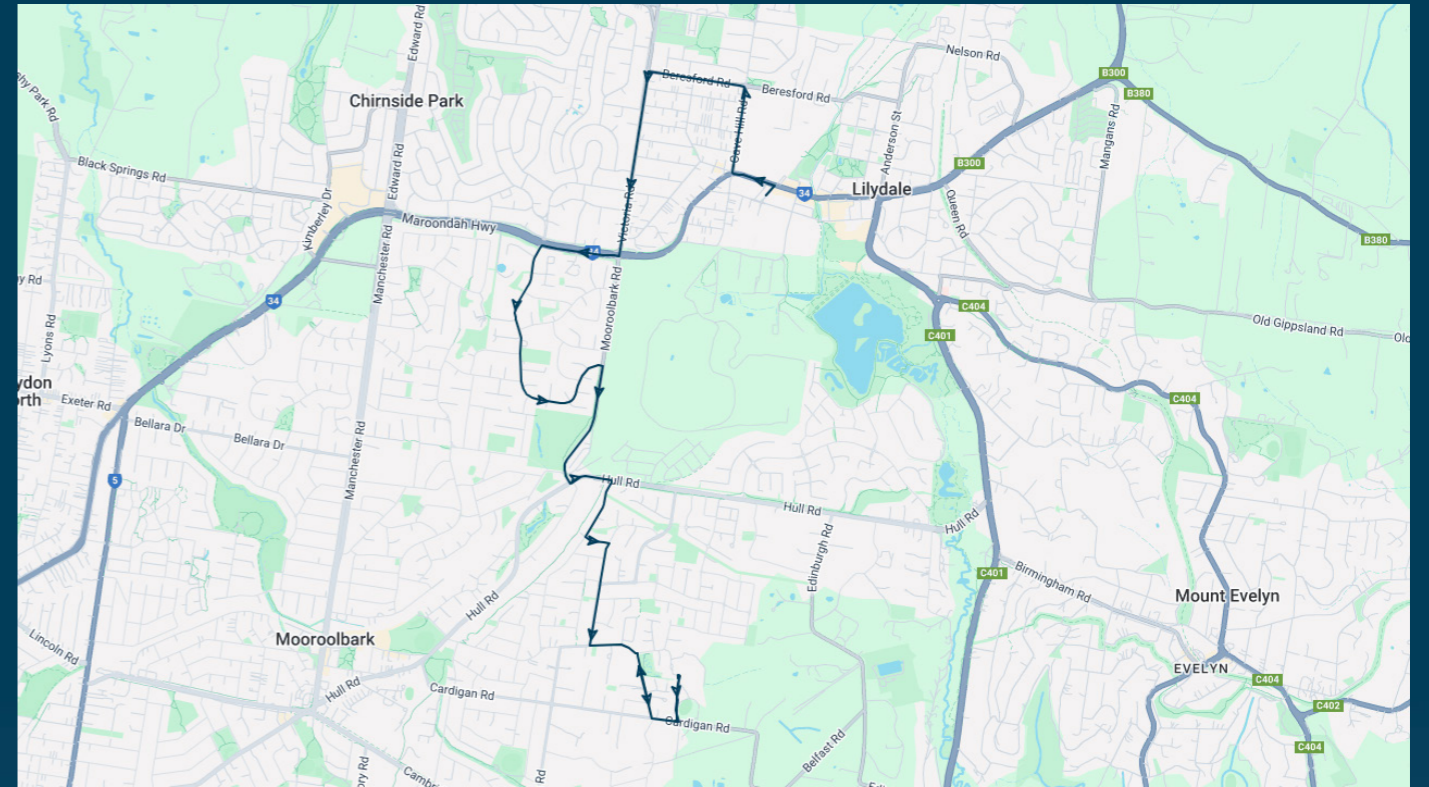

Rolling Hills Primary School

Route: 2563 | Morning

Stop ID	Stop Name	Time	Stop ID	Stop Name	Time
28197	Lilydale Station - Bay G	08:15			
22135	McComb St/Cave Hill Rd	08:16			
16670	Peden St/Victoria Rd	08:18			
7444	Mooroolbark Rd/Maroondah Hwy	08:20			
15693	Rolling Hills Primary School/Landscape Dr	08:23			
15694	Mooroolbark Rd/Hull Rd	08:30			
15695	Grace Ave/Carronvale Rd	08:33			
16611	May Rd/Blackburn Rd	08:35			
44561	Billanook College	08:40			
44563	Mooroolbark East Primary School	08:42			

Rolling Hills Primary School

Route: 2563 | Morning

TURN DIRECTIONS

Via William St East, Left Maroondah Hwy, Right Cavehill Rd, Left Beresford Rd, Left Victoria Rd, Right Maroondah Hwy, Left Landscape Dr, Right Mooroolbark Rd, Left Hull Rd, Right Carronvale Rd, Left Grace Ave, Right Blackburn Rd, Left Taylor Rd, Left Cardigan Rd, Left into Billanook College, Right Cardigan Rd, Right Taylor Rd to Mooroolbark East Primary School

To view our list of live tracked services, visit www.venturabus.com.au
 Timetable Printed : 30 September 2024

Times listed are estimated times only, it is advised to arrive at your stop earlier than the listed time to avoid missing your bus.
You can also download the Ventura Tracker app to view real time bus locations of all services