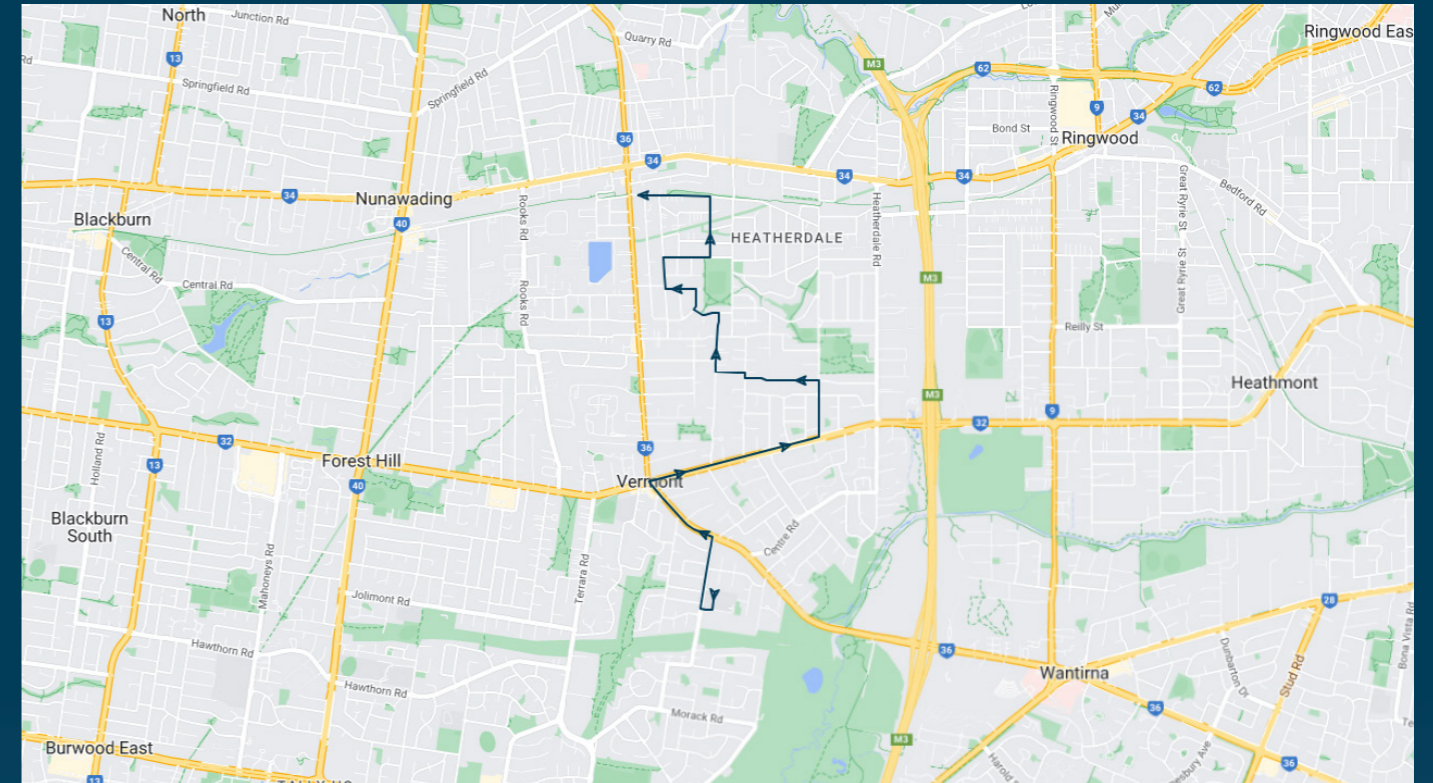

## Route: 1030 | Afternoon

Stop ID	Stop Name	Time	Stop ID	Stop Name	Time
44622	Vermont Secondary College	15:25			
15301	Vermont Secondary College/Morack Rd	15:25			
15300	Lucerne St/Morack Rd	15:26			
16704	Hayward Ct/Boronia Rd	15:26			
15292	Andrew St/Canterbury Rd	15:30			
12988	Canterbury Rd/Purches St	15:30			
12987	Denis St/Purches St	15:31			
12986	Purches St/Churinga Ave	15:31			
12985	Rangeview Primary School/Churinga Ave	15:32			
12984	Scott St/Churinga Ave	15:32			
12982	Scott St/Langford Ave	15:32			
12962	Langford Ave/Glenburnie Rd	15:33			
12961	Orient Ave/Glenburnie Rd	15:33			
12960	Ferris Ave/Glenburnie Rd	15:34			
12959	Cecil Ct/Ferris Ave	15:34			
12958	Norman St/Simpson St	15:35			
12912	Sunshine Ave/Creek Rd	15:36			
12911	Clive St/Garden Ave	15:36			
11555	Garden Ave/Reserve Ave	15:37			
11554	Berry Ave/Reserve Ave	15:37			
11553	Brunswick Rd/Reserve Ave	15:38			
11552	38 Brunswick Rd	15:39			
11551	Mitcham Rd/Brunswick Rd	15:40			

**Times listed are estimated times only, it is advised to arrive at your stop earlier than the listed time to avoid missing your bus.**

**You can also download the Ventura Tracker app to view real time bus locations of all services**

## Route: 1030 | Afternoon

### TURN DIRECTIONS

Via Right Morack Rd, Left Boronia Rd, Right Canterbury Rd, Left Purches St, Left Churinga Ave, Right Scott St, Left Langford Ave, Right Glenburnie Rd, Left Ferris Ave, Right Ian Cres, Left Simpson St, Right Creek Rd, Right Garden Ave, Left Reserve Ave, Left Brunswick Rd to Mitcham Rd