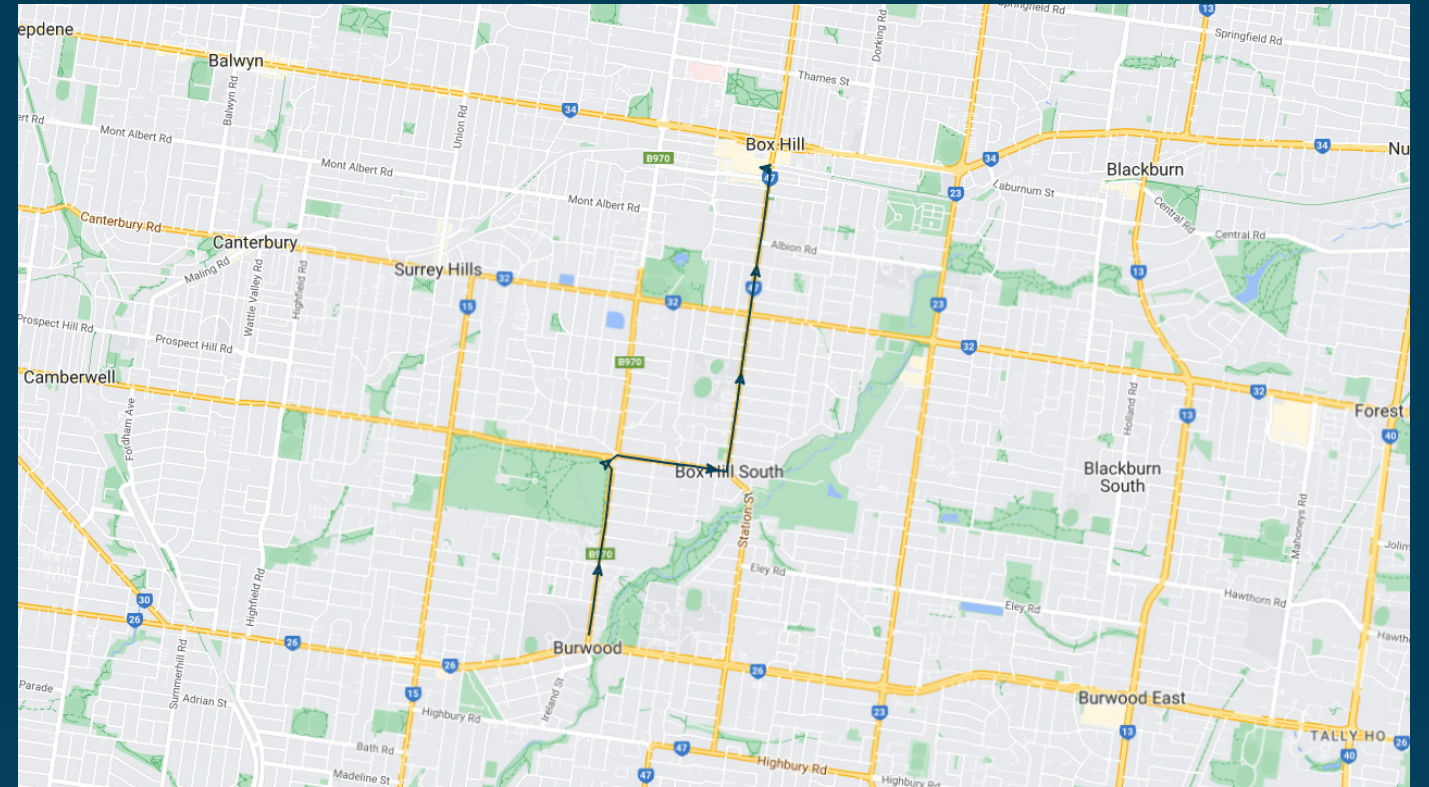

Presbyterian Ladies College

Route: 1020 | Afternoon

Stop ID	Stop Name	Time	Stop ID	Stop Name	Time
10443	Burwood Hwy/Elgar Rd	15:45			
10444	Daniel St/Elgar Rd	15:45			
10445	Uganda St/Elgar Rd	15:46			
10446	Cadorna St/Elgar Rd	15:47			
9400	Elgar Rd/Riversdale Rd	15:49			
9401	Fowler St/Riversdale Rd	15:50			
9402	Newlands Ct/Riversdale Rd	15:51			
9403	Thomas St/Riversdale Rd	15:52			
8671	Foch St/Station St	15:52			
8670	Devon St/Station St	15:54			
8669	Kingswood College/Station St	15:54			
8668	Landale St/Station St	15:56			
8667	Combarton St/Station St	15:57			
8666	James St/Station St	15:58			
8665	Harrow St/Station St	15:58			
19640	Box Hill Bus Station	16:00			

Presbyterian Ladies College

Route: 1020 | Afternoon

TURN DIRECTIONS

Via Elgar Rd, Right Riversdale Rd, Left Station St into Box Hill Central

To view our list of live tracked services, visit www.venturabus.com.au
Timetable Printed : 30 September 2024

Times listed are estimated times only, it is advised to arrive at your stop earlier than the listed time to avoid missing your bus.
You can also download the Ventura Tracker app to view real time bus locations of all services