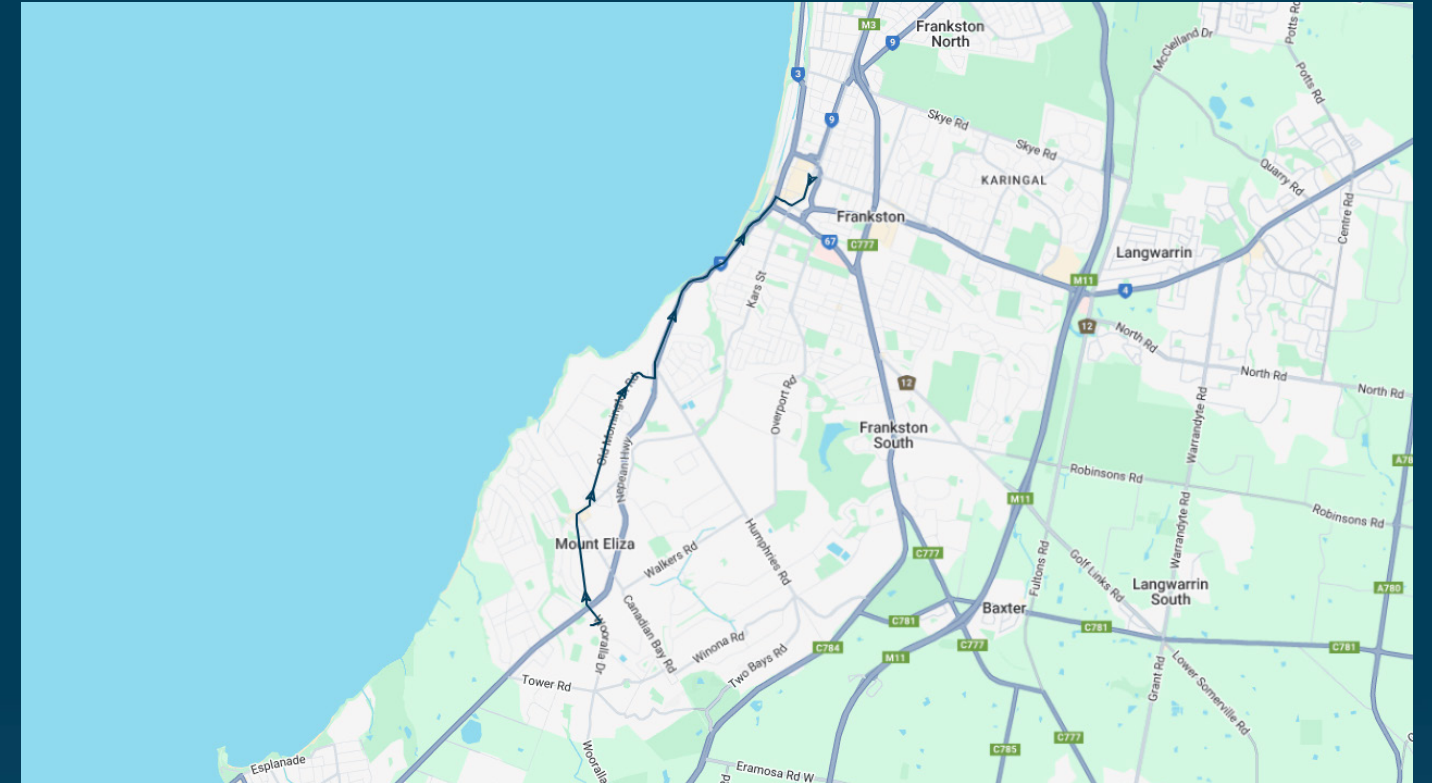

Peninsula Grammar

Route: 2498 | Morning

TURN DIRECTIONS

Via Somerset Dr, Right Dominion Rd, Left Bay Rd, Right Esplanade, Right Main St, Left Barkly St, Right Eastern Ring Rd, Left Main St, Left Nepean Hwy, Right Wooralla Dr, Right into Peninsula Grammar

To view our list of live tracked services, visit www.venturabus.com.au
 Timetable Printed : 30 September 2024

Peninsula Grammar

Route: 2499 | Afternoon

Stop ID	Stop Name	Time	Stop ID	Stop Name	Time
44568	Peninsula Grammar	15:50			
11343	Coonara Ave/Mount Eliza Way	15:51			
11342	Wimborne Ave/Mount Eliza Way	15:53			
11341	Mt Eliza SC/Mt Eliza Way	15:54			
11340	Barton Dr/Old Mornington Rd	15:56			
11339	45 Old Mornington Rd	15:57			
11338	Toorak College/Old Mornington Rd	15:58			
11337	Stephens Rd/Old Mornington Rd	15:58			
11336	Daveys Bay Rd/Old Mornington Rd	15:59			
13228	Ithaca Rd/Nepean Hwy	16:01			
11334	Bembridge Ave/Nepean Hwy	16:02			
11333	Grange Rd/Nepean Hwy	16:03			
11332	Beachside Car Park/Nepean Hwy	16:04			
11331	Grand View Gr/Nepean Hwy	16:05			
11330	Fernery Lane/Nepean Hwy	16:06			
11329	Frankston Pier/Nepean Hwy	16:07			
11328	Nepean Hwy/Playne St	16:08			
40401	Playne St/Young St	16:09			
21219	Frankston Station/Young St	16:10			

Times listed are estimated times only, it is advised to arrive at your stop earlier than the listed time to avoid missing your bus.

You can also download the Ventura Tracker app to view real time bus locations of all services

Peninsula Grammar

Route: 2499 | Afternoon

TURN DIRECTIONS

Via Left Wooralla Dr, Cont Mt Eliza Way, Left Old Mornington Rd, Left Nepean Hwy, Right Playne St, Left Young St to Frankston Station

To view our list of live tracked services, visit www.venturabus.com.au