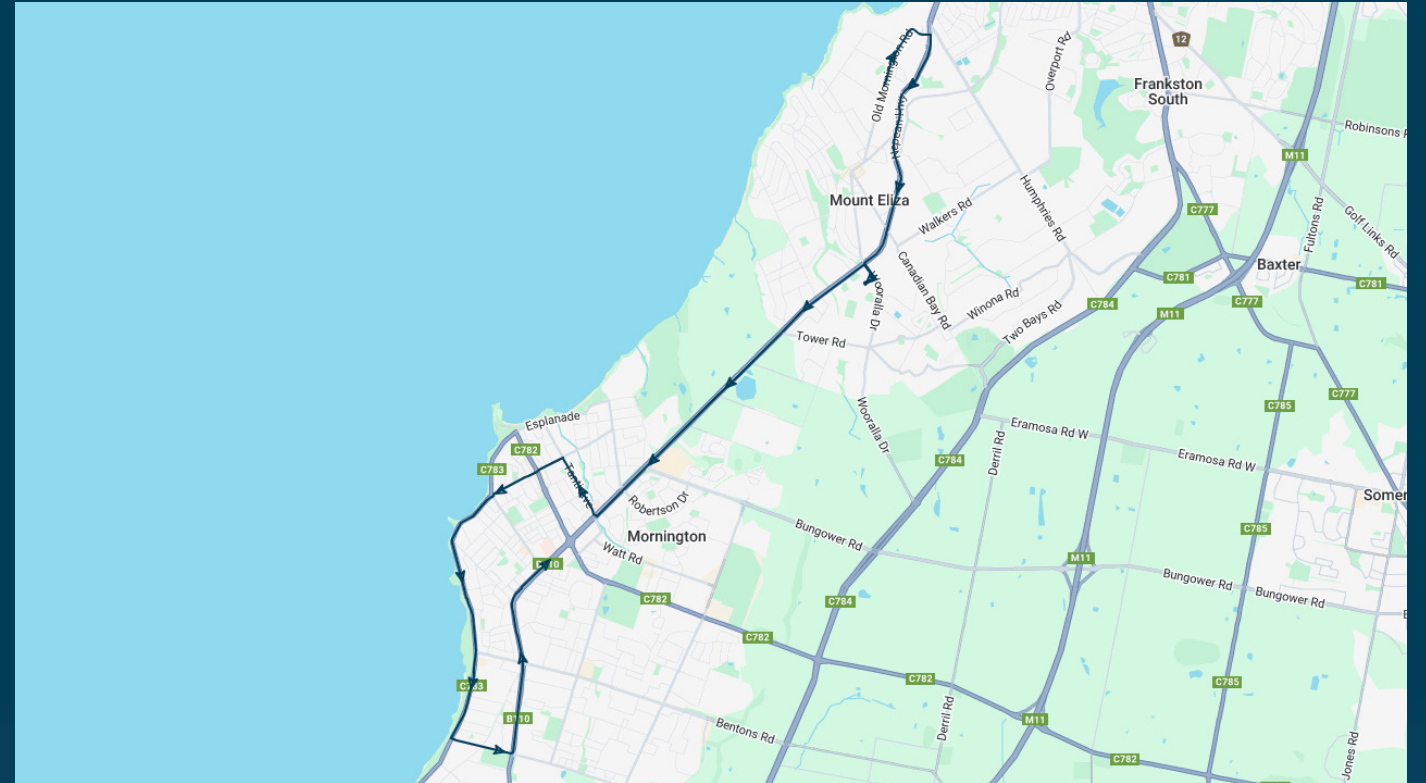

To view our list of live tracked services, visit www.venturabus.com.au
 Timetable Printed : 30 September 2024

Peninsula Grammar

Route: 2465 | Afternoon

Stop ID	Stop Name	Time	Stop ID	Stop Name	Time
11337	Stephens Rd/Old Mornington Rd	15:40			
44568	Peninsula Grammar	15:50			
21599	Government Rd/Tanti Ave	15:58			
21597	Elizabeth St/Tanti Ave	15:58			
21595	Mornington Primary School/Tanti Ave	15:58			
21552	Murray St/Barkly St	15:58			
23011	Barkly St Bus Interchange	15:58			
21554	Albert St/Barkly St	15:59			
11290	Williams Rd/Esplanade	16:00			
11291	Webb St/Esplanade	16:00			
11292	Strachans Rd/Esplanade	16:01			
11293	Johns Rd/Esplanade	16:02			
11294	Fossil Beach/Esplanade	16:03			
11295	Bentons Rd/Esplanade	16:04			
11296	Shanns Ave/Esplanade	16:05			
11297	Craigie Rd/Esplanade	16:06			
13202	Craigie Rd/Nepean Hwy	16:07			
13203	Craigcare Nursing Home/Nepean Hwy	16:07			
13204	Green Island Ave/Nepean Hwy	16:08			
13205	Ruth Rd/Nepean Hwy	16:09			
13206	Strachans Rd/Nepean Hwy	16:10			
12734	Wills St/Nepean Hwy	16:10			
22472	Wilsons Rd/Nepean Hwy	16:10			

Times listed are estimated times only, it is advised to arrive at your stop earlier than the listed time to avoid missing your bus.

You can also download the Ventura Tracker app to view real time bus locations of all services

Peninsula Grammar

Route: 2465 | Afternoon

TURN DIRECTIONS

Runs express to Peninsula Grammar via Old Mornington Rd, Right Nepean Hwy, Left Wooralla Dr, Right into Peninsula Grammar, then runs express to Government Rd/Tanti Ave via Left Wooralla Dr, Left Nepean Hwy, Right Tanti Ave, Left Barkly St, Cont Esplanade, Left Craigie Rd, Left Nepean Hwy to Wilsons Rd