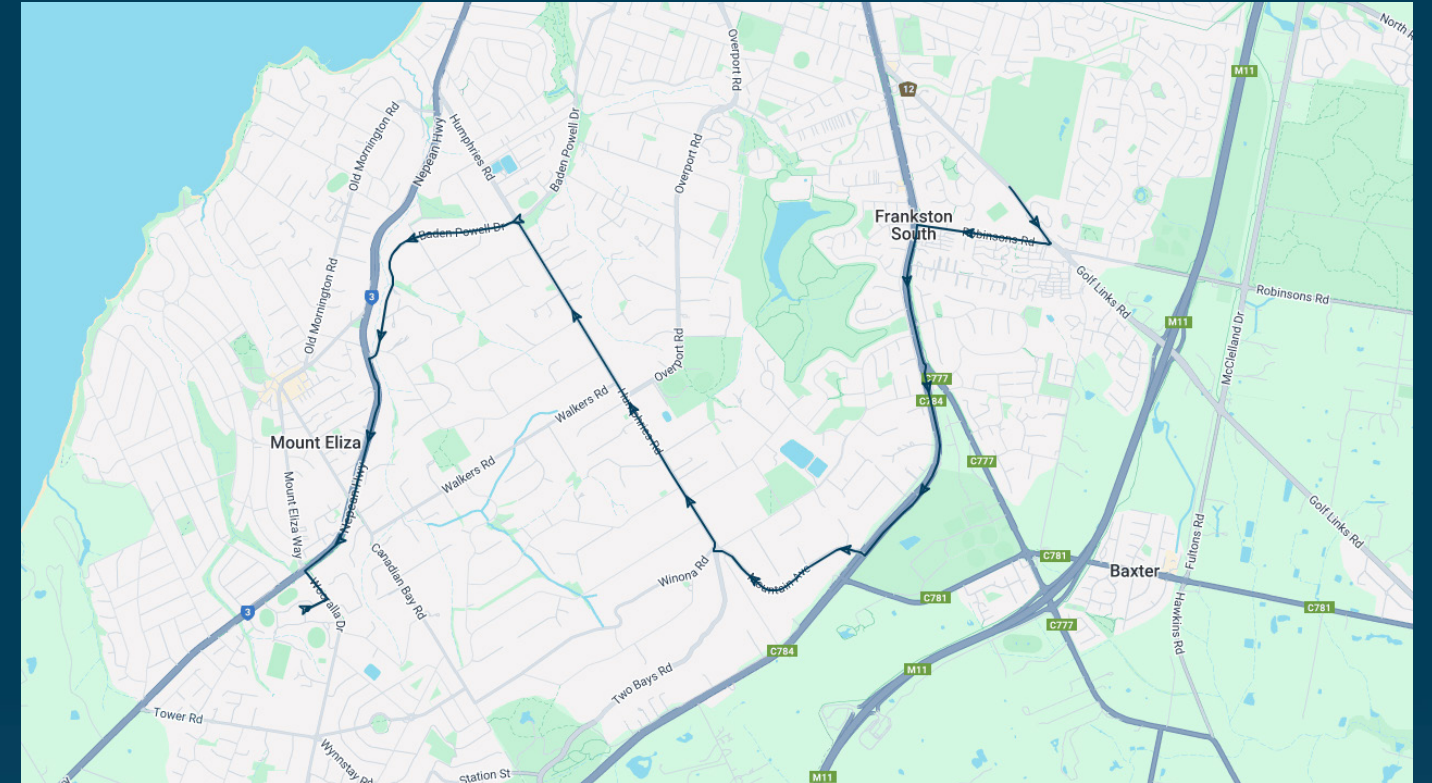

Peninsula Grammar

Route: 2455 | Morning

Stop ID	Stop Name	Time	Stop ID	Stop Name	Time
11140	Frankston Golf Club/Golf Links Rd	08:15			
14350	Mt Erin Secondary College/Golf Links Rd	08:15			
12600	Robinsons Rd/Moorooduc Hwy	08:17			
12601	Rosedale Gr/Moorooduc Hwy	08:18			
49366	Moorooduc Hwy/Mountain Ave	08:22			
46626	Humphries Ave/Rosedale Ave	08:24			
49364	Mather Rd/Humphries Rd	08:25			
49363	Cummins Ln/Humphries Rd	08:25			
mehun	Meadow Ln/Humphries Rd	mehun			
44568	Peninsula Grammar	08:36			

Times listed are estimated times only, it is advised to arrive at your stop earlier than the listed time to avoid missing your bus.

You can also download the Ventura Tracker app to view real time bus locations of all services

Peninsula Grammar

Route: 2455 | Morning

TURN DIRECTIONS

Via Golf Links Rd, Right Robinsons Rd, Left Frankston-Flinders Rd, Cont Moorooduc Hwy, Right Mountain Ave, Cont Humphries Rd, Left Baden Powell Dr, Left Nepean Hwy, Left Wooralla Dr, Right into Peninsula Grammar

Peninsula Grammar

Route: 2465 | Afternoon

TURN DIRECTIONS

Runs express to Peninsula Grammar via Old Mornington Rd, Right Nepean Hwy, Left Wooralla Dr, Right into Peninsula Grammar, then runs express to Government Rd/Tanti Ave via Left Wooralla Dr, Left Nepean Hwy, Right Tanti Ave, Left Barkly St, Cont Esplanade, Left Craigie Rd, Left Nepean Hwy to Wilsons Rd