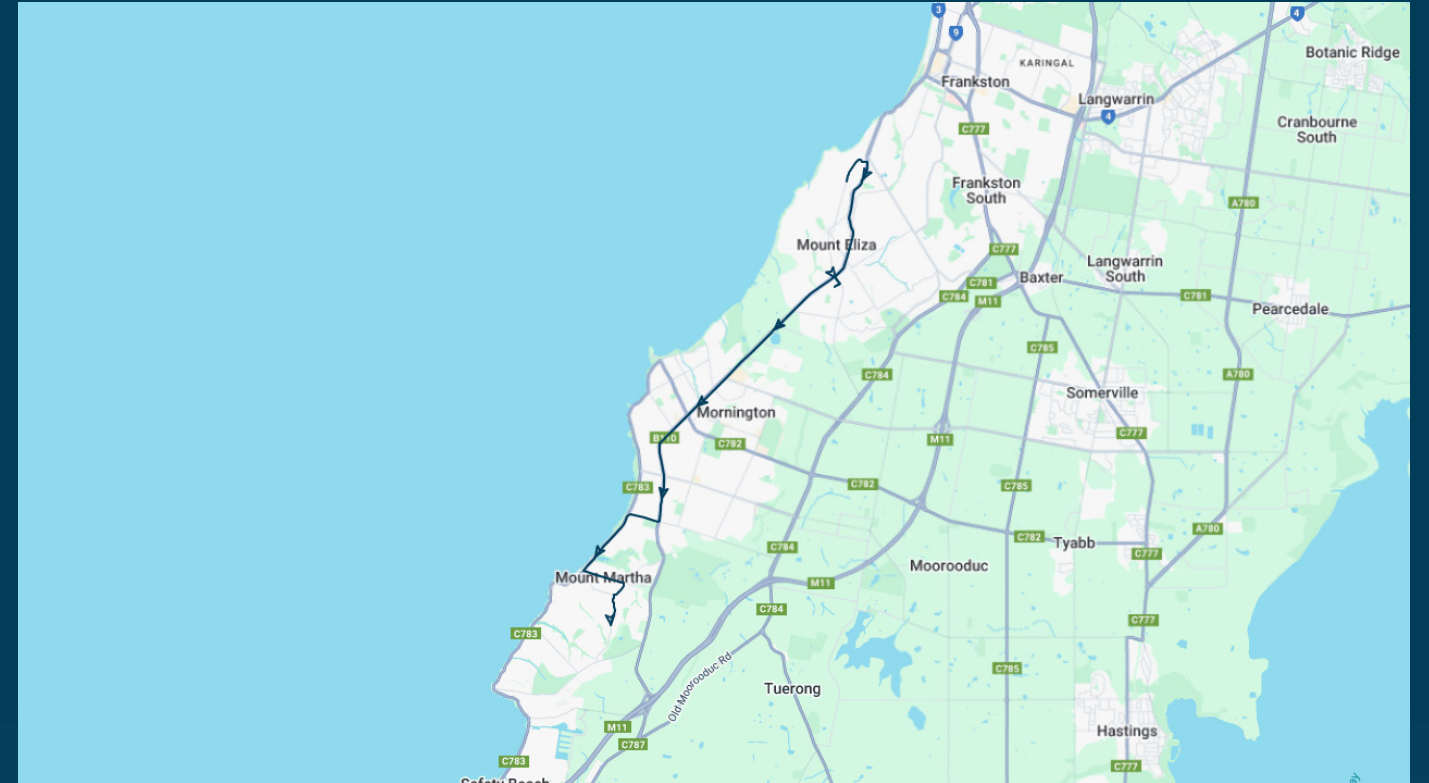

Times listed are estimated times only, it is advised to arrive at your stop earlier than the listed time to avoid missing your bus.

You can also download the Ventura Tracker app to view real time bus locations of all services

Peninsula Grammar

Route: 3997 | Afternoon