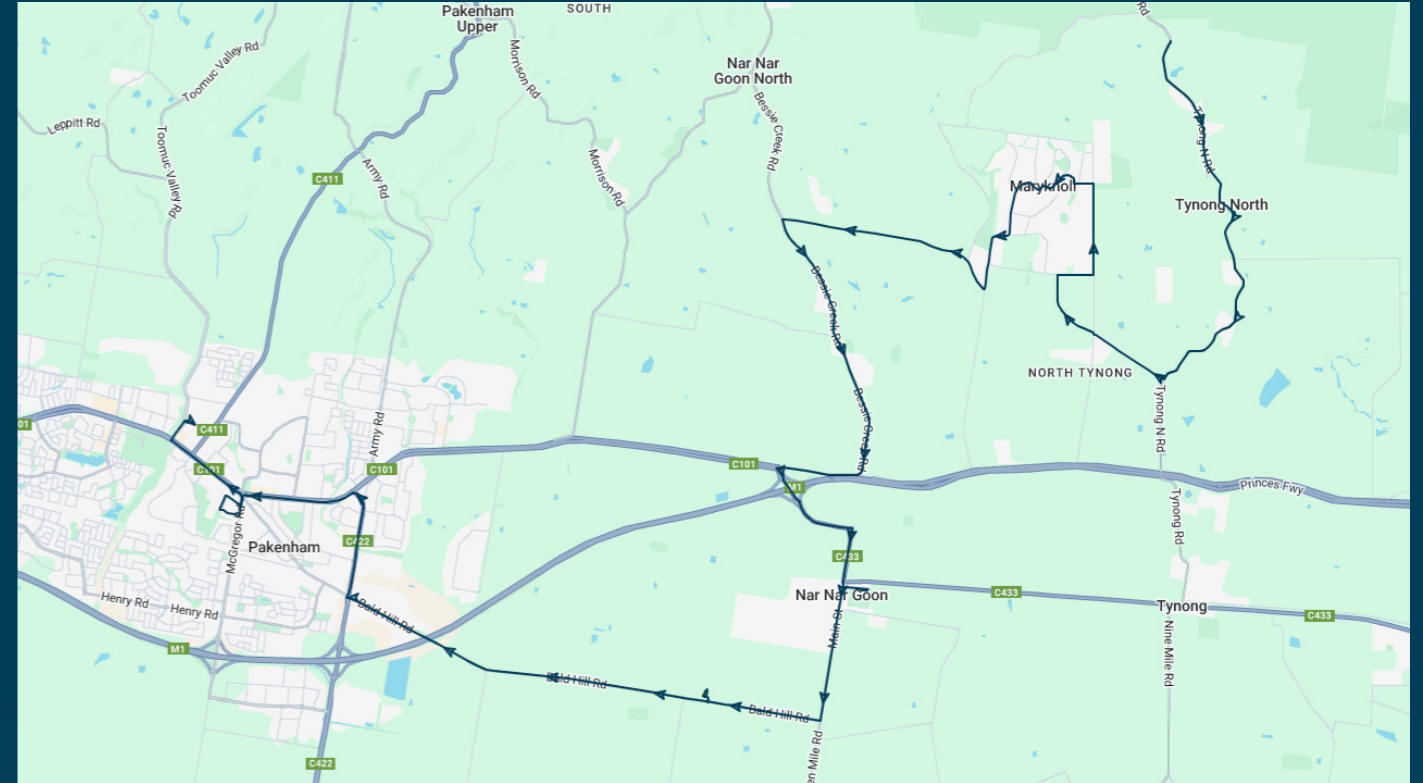

Pakenham Secondary College

Route: 5259 (SBSC) | Morning

Stop ID	Stop Name	Time	Stop ID	Stop Name	Time
720ty	720 Tynong North Rd	07:35			
	586 Tynong North Rd	07:37			
	Mintern Rd/Tynong North Rd	07:42			
	155 Tynong North Rd	07:46			
	McInnes Rd/Clark Rd	07:47			
	25 Bullen Rd	07:48			
	Wheeler Rd/Fogarty Rd	07:50			
	Baroona Rd/Battunga Rd	07:54			
	St Joseph's Church/Koolbirra Rd	07:56			
	Wheller Rd/Snell Rd	07:59			
	250 Moore Rd	08:00			
	Bessie Creek Rd/Moore Rd	08:04			
	265 Bessie Creek Rd	08:06			
	Nar Nar Goon Primary School	08:13			
	Browning Rd/Seven Mile Rd	08:14			
	Chairo Christian College	08:18			
46629	Pakenham Secondary College	08:35			
49460	Beaconhills College	08:40			

Pakenham Secondary College

Route: 5259 (SBSC) | Morning

TURN DIRECTIONS

Via Tynong North Rd, Right Clark Rd, Cont Bullen Rd, Right Wheeler Rd, Left Fogarty Rd, Left Battunga Rd, Right Barongarook Rd North, Left Wirragulla Rd, Right Girrawheen Rd, Left Koolbirra Rd, Right Mirrabooka Rd, Right Barongarook Rd South, Cont Snell Rd, Right Moore Rd, Left Bessie Creek Rd, Left Nar Nar Goon Connection Rd, Right Nar Nar Goon Rd, Left Spencer St, Right into Nar Nar Goon Primary School, Left Spencer St, Left Main St, Cont Seven Mile Rd, Right Baldhill Rd, Right into Chairo Christian College, Right Baldhill Rd, Right Racecourse Rd, Left Princes Hwy, Left McGregor Rd, Right Cunningham Cres, 2nd entrance to Pakenham Secondary College, Cont Cunningham Cres, Left McGregor Rd, Left Princes Hwy, Right Toomuc Valley Rd, Right into Beaconhills College

To view our list of live tracked services, visit www.venturabus.com.au
Timetable Printed : 30 September 2024

Times listed are estimated times only, it is advised to arrive at your stop earlier than the listed time to avoid missing your bus.

You can also download the Ventura Tracker app to view real time bus locations of all services