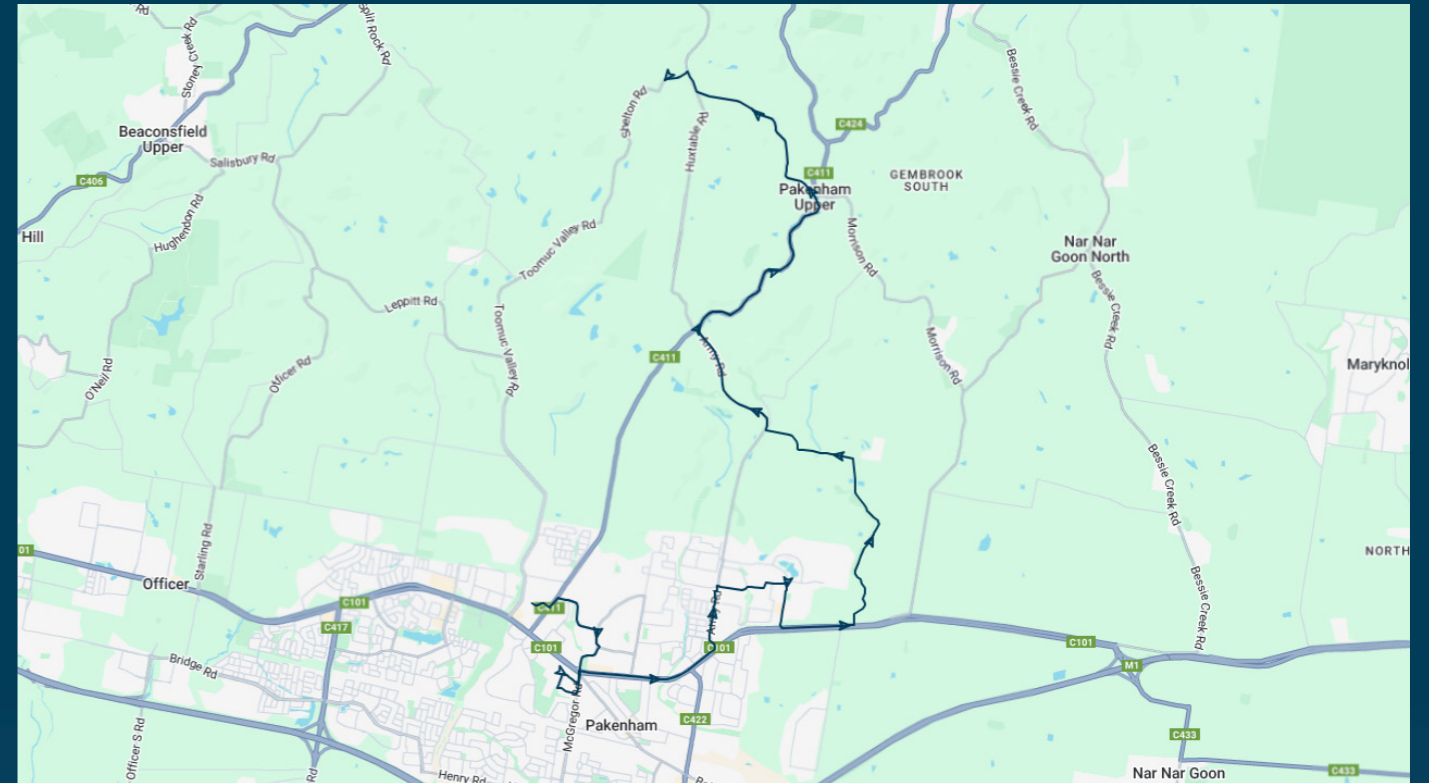

Pakenham Secondary College

Route: 5256 (SBSC) | Afternoon

Stop ID	Stop Name	Time	Stop ID	Stop Name	Time
49460	Beaconhills College	15:30			
46629	Pakenham Secondary College	15:35			
21444	Pakenham Hills Primary School/Army Rd	15:40			
85arw	85 Army Settlement Rd	15:56			
44806	Reynolds Rd/Army Rd	15:59			
44807	Crosby Rd/Pakenham Rd	16:00			
bubow	Buckland Ln/Bourkes Creek Rd	16:05			
shbon	Shelton Rd/Bourkes Creek Rd	16:07			
30shw	30 Shelton Rd	16:08			

Pakenham Secondary College

Route: 5256 (SBSC) | Afternoon

TURN DIRECTIONS

Via Left Pakenham Rd, Right Balmoral Way, Right Eagle Dr, Right The Avenue, Cont McGregor Rd, Right Cunningham Rd, 2nd entrance into Pakenham Secondary College, Cont Cunningham Cres, Left McGregor Rd, Right Princes Hwy, Left Army Rd, Left into Pakenham Hills Primary School, Left Army Rd, Right Leigh Dr, Cont Right Leigh Dr, Right Windemere Blvd, Left Princes Hwy, Left Deep Creek Rd, Left Army Settlement Rd, Right Army Rd, Left Pakenham Rd, Left Bourkes Creek Rd, Left Shelton Rd to 30 Shelton Rd

To view our list of live tracked services, visit www.venturabus.com.au
Timetable Printed : 30 September 2024

Times listed are estimated times only, it is advised to arrive at your stop earlier than the listed time to avoid missing your bus.

You can also download the Ventura Tracker app to view real time bus locations of all services