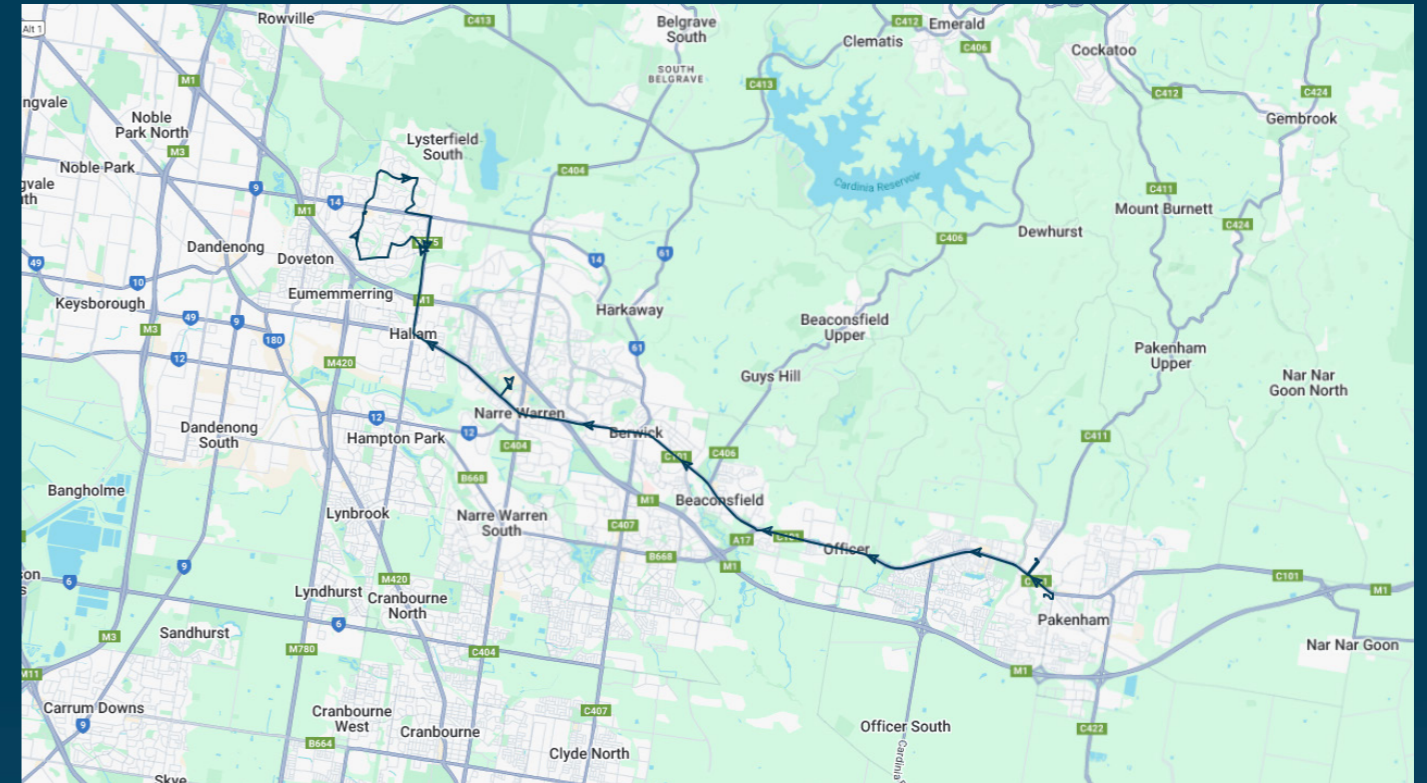

Times listed are estimated times only, it is advised to arrive at your stop earlier than the listed time to avoid missing your bus.

You can also download the Ventura Tracker app to view real time bus locations of all services

Pakenham Secondary College

Route: 1536 | Afternoon

TURN DIRECTIONS

Via Cunningham Cres, Left McGregor Rd, Left Princess Hwy, Right Pakenham Rd, Left into Beaconhills College, then runs express to Berwick Shops via Right Pakenham Rd, Right Princes Hwy, Right Princes Hwy (towards Berwick), Cont High St, Cont Princes Hwy, Right Overland Dr, 2nd exit at roundabout, Left into Fountain Gate SC Bus Terminal, Right Overland Dr, 1st exit at roundabout, Right Princes Hwy, Right Belgrave-Hallam Rd, Cont Hallam Nth Rd, Left James Cook Dr, Right Conran Ave, Left Thomas Mitchell Dr, Left John Fawkner Dr, Right James Cook Dr, Right Matthew Flinders Ave, Right into Endeavour Hills SC Bus Terminal, Right Matthew Flinders Ave, Cont Mossgiel Park Dr, Cont Gleneagles Dr, Right Reema Blvd, Right Hanna Dr, Left Heatherton Rd, Right Hallam Nth Rd to James Cook Dr

To view our list of live tracked services, visit www.venturabus.com.au
Timetable Printed : 30 September 2024