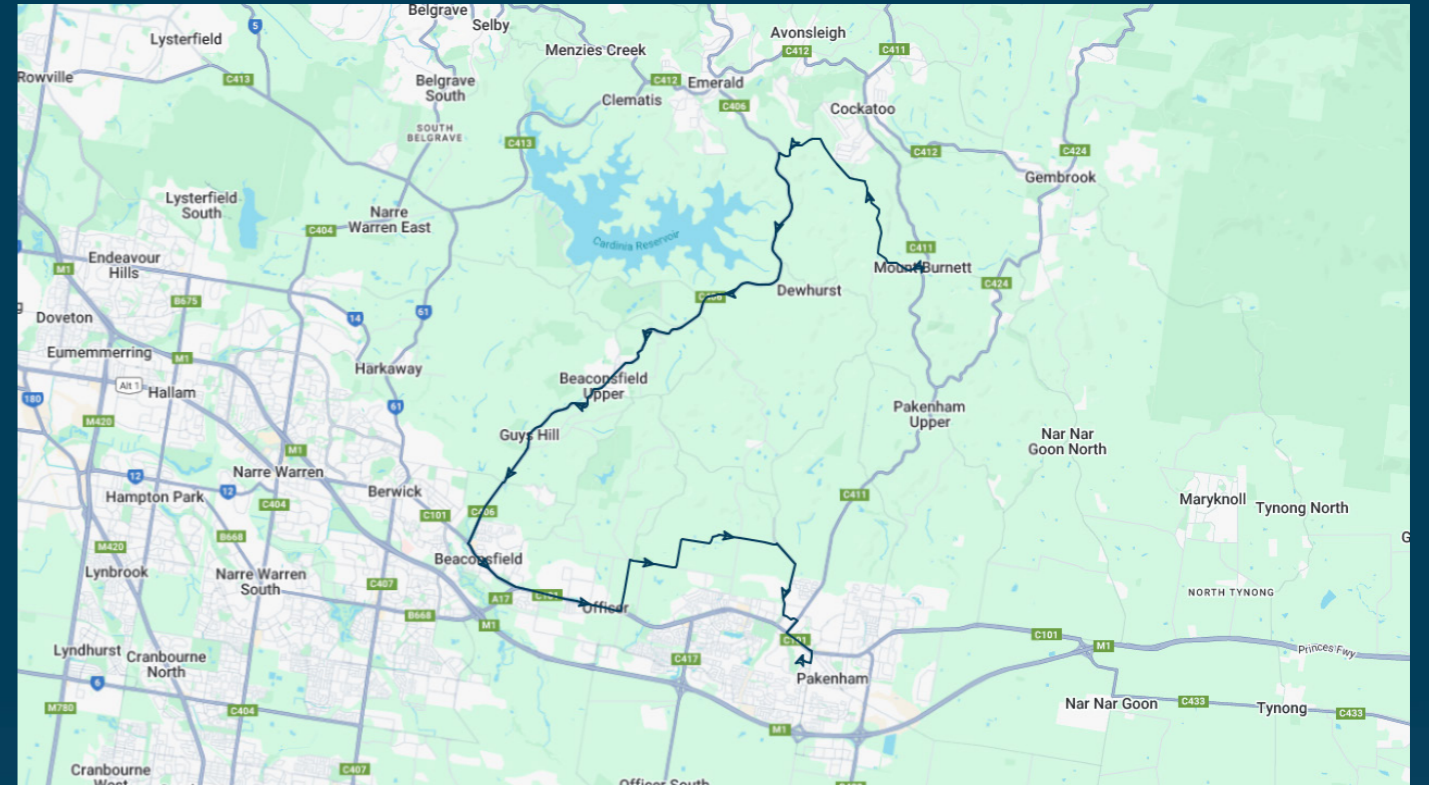

Pakenham Secondary College

Route: 5261 (SBSC) | Morning

Stop ID	Stop Name	Time	Stop ID	Stop Name	Time
chst1	Chestnut Hill Winery/Pakenham Rd	07:32			
	Halcyon Gr/Paternoster Rd	07:38			
	Bailey Rd/Paternoster Rd	07:40			
	Ladd Sq/Beaconsfield-Emerald Rd	07:42			
	Bimbimble Dr/Beaconsfield-Emerald Rd	07:46			
	Quamby Rd/Beaconsfield-Emerald Rd	07:56			
	Cardinia Hotel/Beaconsfield-Emerald Rd	07:58			
	Officer Rd/Browns Rd	08:08			
	Opp 317 Brown Rd	08:11			
49460	Beaconhills College	08:25			
46629	Pakenham Secondary College	08:30			

Pakenham Secondary College

Route: 5261 (SBSC) | Morning

TURN DIRECTIONS

Via Pakenham Rd, Left Paternoster Rd, Left Beaconsfield-Emerald Rd, Left Princes Hwy, Left Starling Rd, Right Brown Rd, Right Toomuc Valley Rd, Left into Beaconhills College, Right Pakenham Rd, Left Princes Hwy, Right McGregor Rd, Right Cunningham Cres, 2nd entrance into Pakenham Secondary College

To view our list of live tracked services, visit www.venturabus.com.au
Timetable Printed : 30 September 2024

Times listed are estimated times only, it is advised to arrive at your stop earlier than the listed time to avoid missing your bus.

You can also download the Ventura Tracker app to view real time bus locations of all services