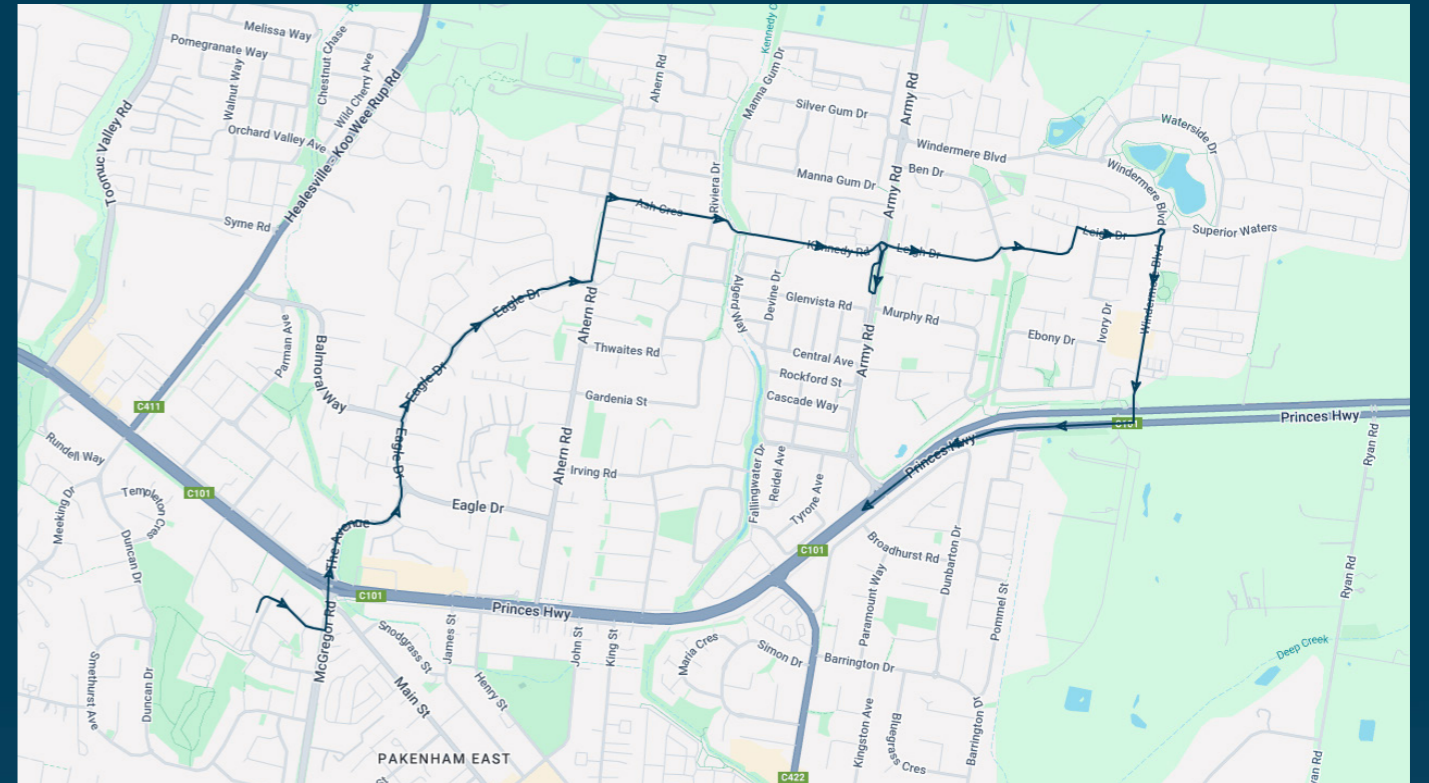

Pakenham Secondary College

Route: 1538 | Afternoon

Stop ID	Stop Name	Time	Stop ID	Stop Name	Time
46629	Pakenham Secondary College	15:25			
45609	St.Patrick's School/The Avenue	15:27			
45604	Argyle Ct/Eagle Dr	15:29			
45605	Union Ave/Eagle Dr	15:31			
45606	Eagle Dr/Ahern Rd	15:31			
45608	26 Ash Cres	15:33			
45863	Osborn Gr/Kennedy Rd	15:33			
21444	Pakenham Hills Primary School/Army Rd	15:35			
45583	Emily Ct/Leigh Dr	15:35			
45584	Ben Dr/Leigh Dr	15:37			
45586	Caspian Chase Bvd/Leigh Dr	15:37			
45587	Volta Lane/Windermere Bvd	15:40			
45588	Windermere Bvd	15:40			
45589	Army Rd/Princes Hwy	15:40			

Pakenham Secondary College

Route: 1538 | Afternoon