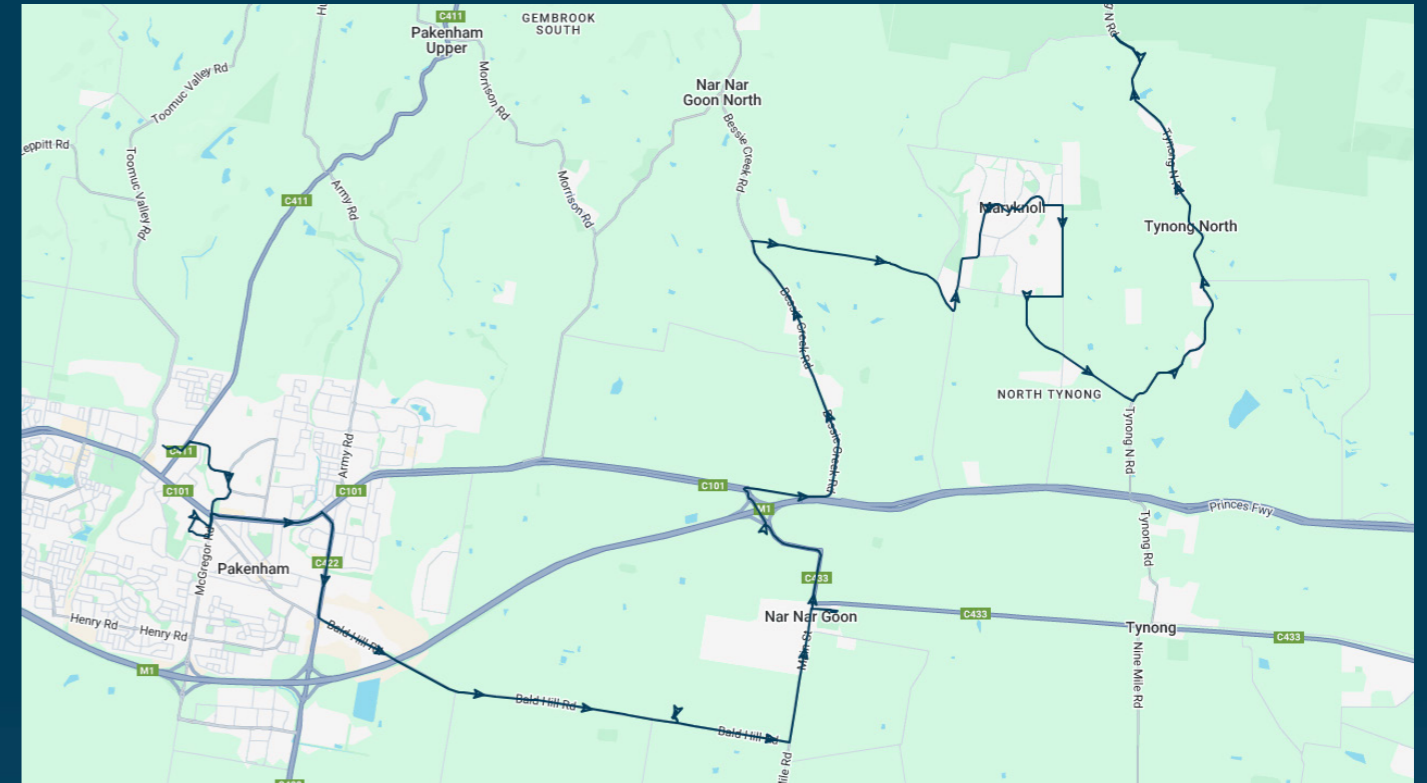

Pakenham Secondary College

Route: 5259 (SBSC) | Afternoon

Stop ID	Stop Name	Time	Stop ID	Stop Name	Time
49460	Beaconhills College	15:25			
46629	Pakenham Secondary College	15:35			
	Oakview Ln/Bald Hill Rd	15:48			
	Chairo Christian College	15:49			
	Nar Nar Goon Primary School	15:55			
	265 Bessie Creek Rd	16:12			
	Croft Rd/Moore Rd	16:15			
	Yarrabubba Rd/Moore Rd	16:18			
	Moore Rd/Snell Rd	16:19			
	Wheeler Rd/Snell Rd	16:20			
	St Joseph's Church/Koolbirra Rd	16:24			
	Baroonga Rd/Battunga Rd	16:27			
	25 Bullen Rd	16:34			
	McInnes Rd/Clark Rd	16:35			
	155 Tynong North Rd	16:37			
	545 Tynong North Rd	16:46			
	586 Tynong North Rd	16:47			
720ty	720 Tynong North Rd	16:50			

Times listed are estimated times only, it is advised to arrive at your stop earlier than the listed time to avoid missing your bus.

You can also download the Ventura Tracker app to view real time bus locations of all services

Pakenham Secondary College

Route: 5259 (SBSC) | Afternoon