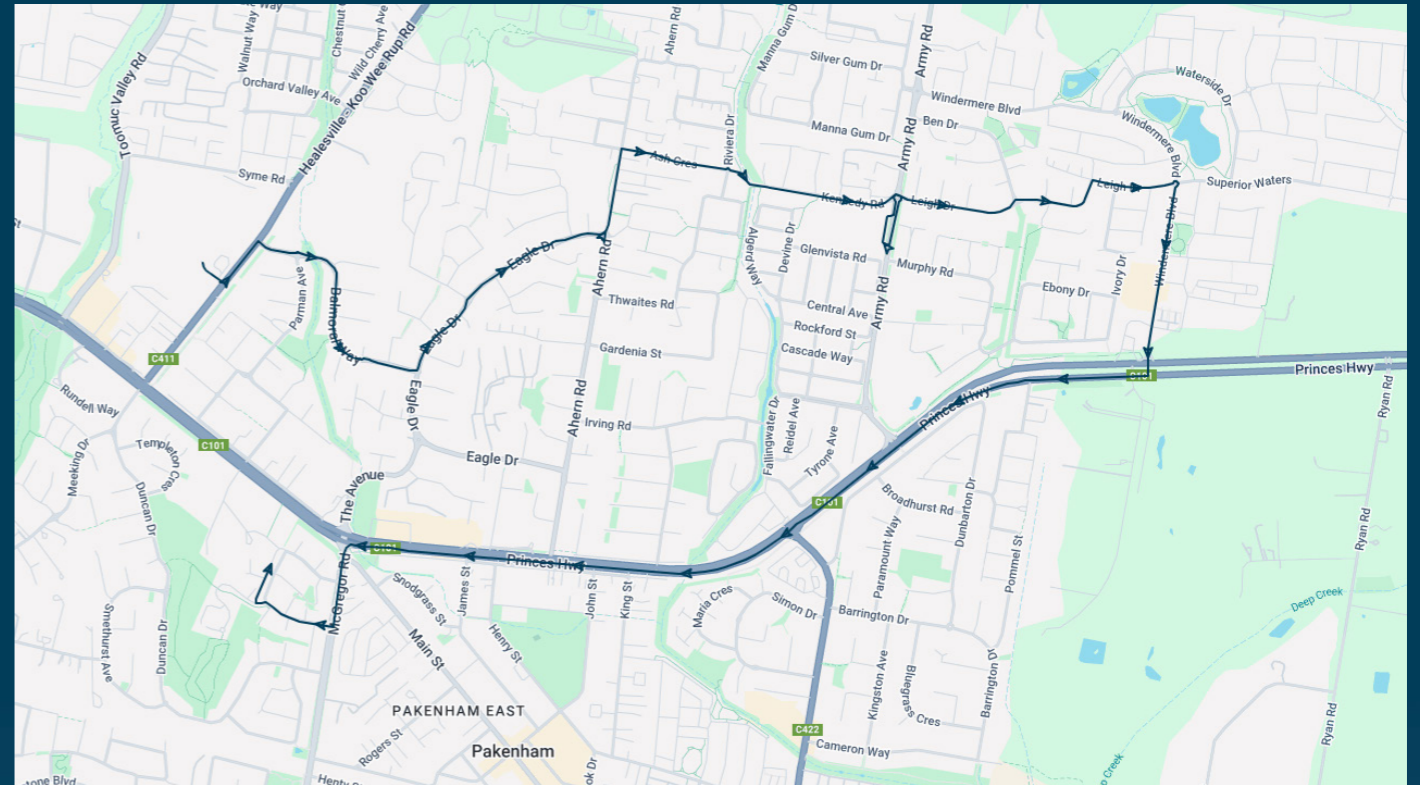

Pakenham Secondary College

Route: 1537 | Morning

Stop ID	Stop Name	Time	Stop ID	Stop Name	Time
46630	Beaconhills College/Pakenham Rd	08:26			
45628	Parman Ave/Balmoral Way	08:27			
45629	Settlers Hill Rise Rise/Balmoral Way	08:28			
45630	McCaffery Rise/Balmoral Way	08:29			
45604	Argyle Ct/Eagle Dr	08:30			
45605	Union Ave/Eagle Dr	08:31			
45606	Eagle Dr/Ahern Rd	08:32			
45608	26 Ash Cres	08:33			
45863	Osborn Gr/Kennedy Rd	08:34			
21444	Pakenham Hills Primary School/Army Rd	08:35			
45583	Emily Cl/Leigh Dr	08:36			
45584	Ben Dr/Leigh Dr	08:37			
45586	Caspian Chase Bvd/Leigh Dr	08:38			
45587	Volta Lane/Windermere Bvd	08:39			
45588	Windermere Bvd	08:40			
45589	Army Rd/Princes Hwy	08:44			
3433	James St/Princes Hwy	08:48			
3434	McGregor Rd/Princes Hwy	08:49			
46629	Pakenham Secondary College	08:50			

Times listed are estimated times only, it is advised to arrive at your stop earlier than the listed time to avoid missing your bus.

You can also download the Ventura Tracker app to view real time bus locations of all services

Pakenham Secondary College

Route: 1537 | Morning