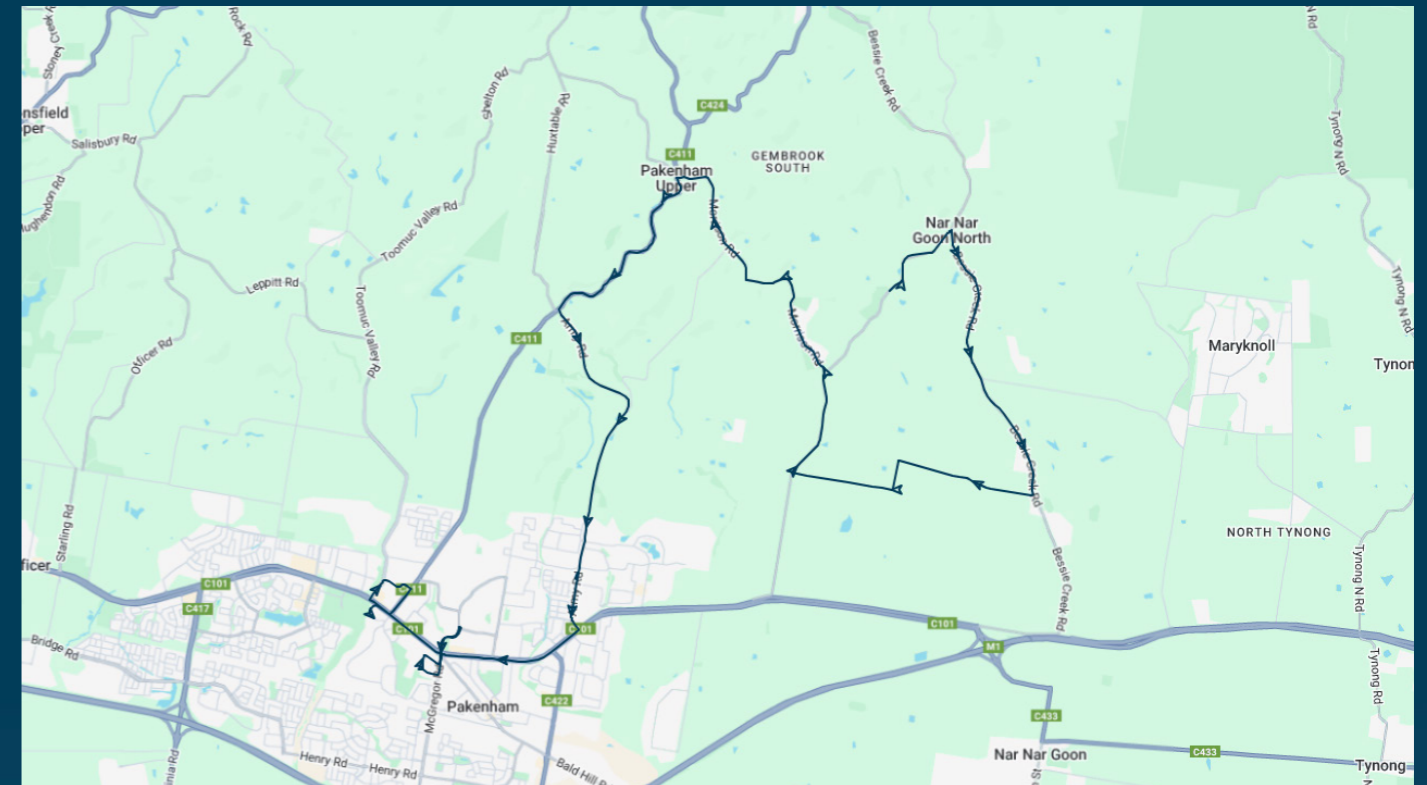

Pakenham Secondary College

Route: 5258 (SBSC) | Morning

Stop ID	Stop Name	Time	Stop ID	Stop Name	Time
dosue	Suellen Ln/Dore Rd	07:40			
	Nar Nar Goon North Hall/Dore Rd	07:44			
	245 Bessie Creek Rd	07:48			
	Warner Rd/Seymour Rd	07:50			
	325 Seymour Rd	07:52			
	Seymour Rd/Dore Rd	07:55			
	10 Morison Rd	07:58			
	100 Morrison Rd	08:00			
	Gordon Rd/Morrison Rd	08:02			
	General Store/Morrison Rd	08:05			
44801	Bellbird Crt/Army Rd	08:13			
21444	Pakenham Hills Primary School/Army Rd	08:15			
46629	Pakenham Secondary College	08:20			
45609	St.Patricks's School/The Avenue	08:23			
49460	Beaconhills College	08:30			
	Pakenham Consolidated School	08:35			

Times listed are estimated times only, it is advised to arrive at your stop earlier than the listed time to avoid missing your bus.

You can also download the Ventura Tracker app to view real time bus locations of all services

Pakenham Secondary College

Route: 5258 (SBSC) | Morning