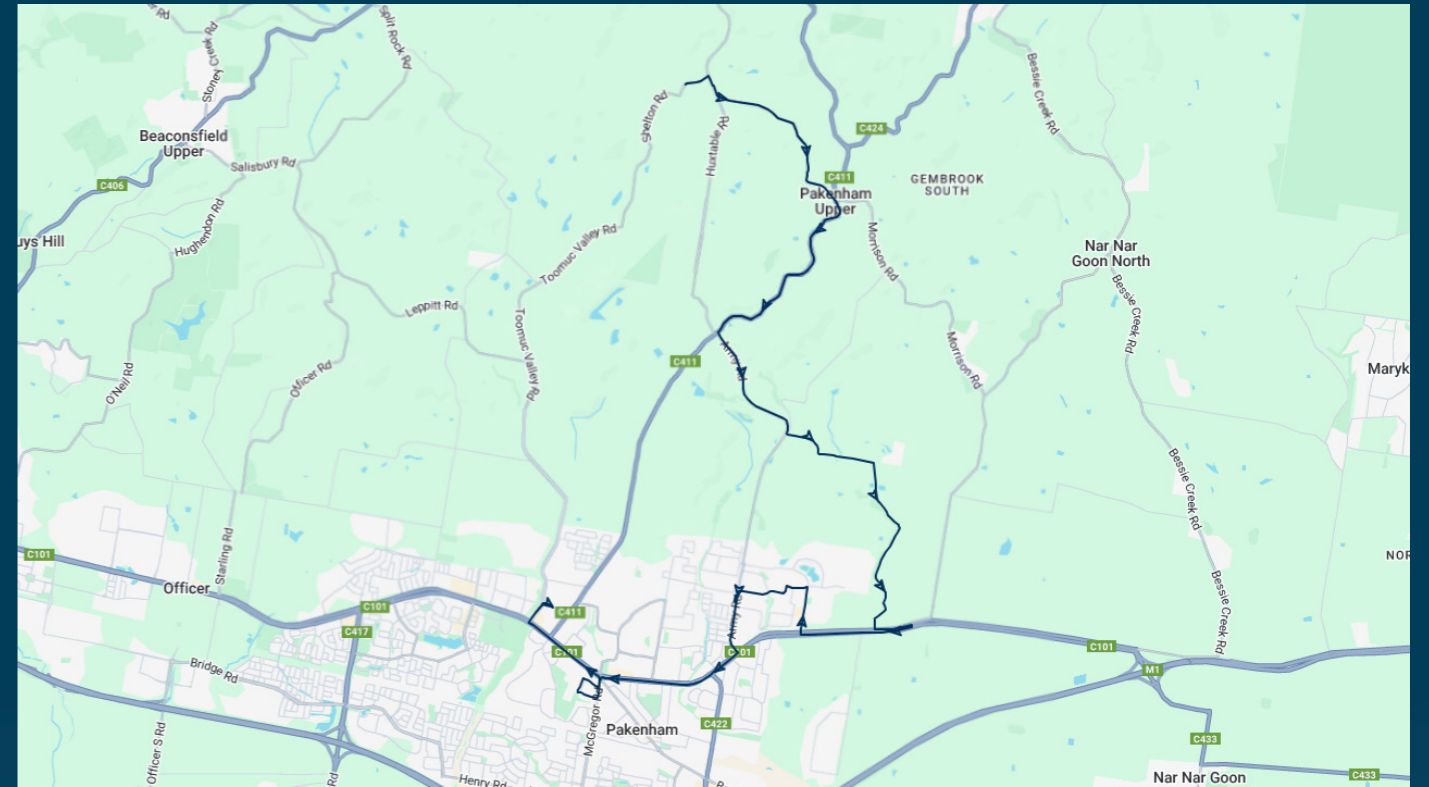

Pakenham Secondary College

Route: 5256 (SBSC) | Morning

Stop ID	Stop Name	Time	Stop ID	Stop Name	Time
bosh	30 Shelton Rd	07:55			
boshe	Bourkes Creek Rd/Shelton Rd	08:05			
buboe	Buckland Ln/Bourkes Creek Rd	08:07			
hebos	Healesville-Koo Wee Rup Rd/Bourke Ck Rd	08:10			
44798	590 Pakenham Rd	08:11			
44799	Pakenham Upper General Store/Army Rd	08:12			
44800	Lilliput Ln/Army Rd	08:13			
85are	85 Army Settlement Rd	08:16			
21444	Pakenham Hills Primary School/Army Rd	08:25			
46629	Pakenham Secondary College	08:40			
49460	Beaconhills College	08:45			

Pakenham Secondary College

Route: 5256 (SBSC) | Morning