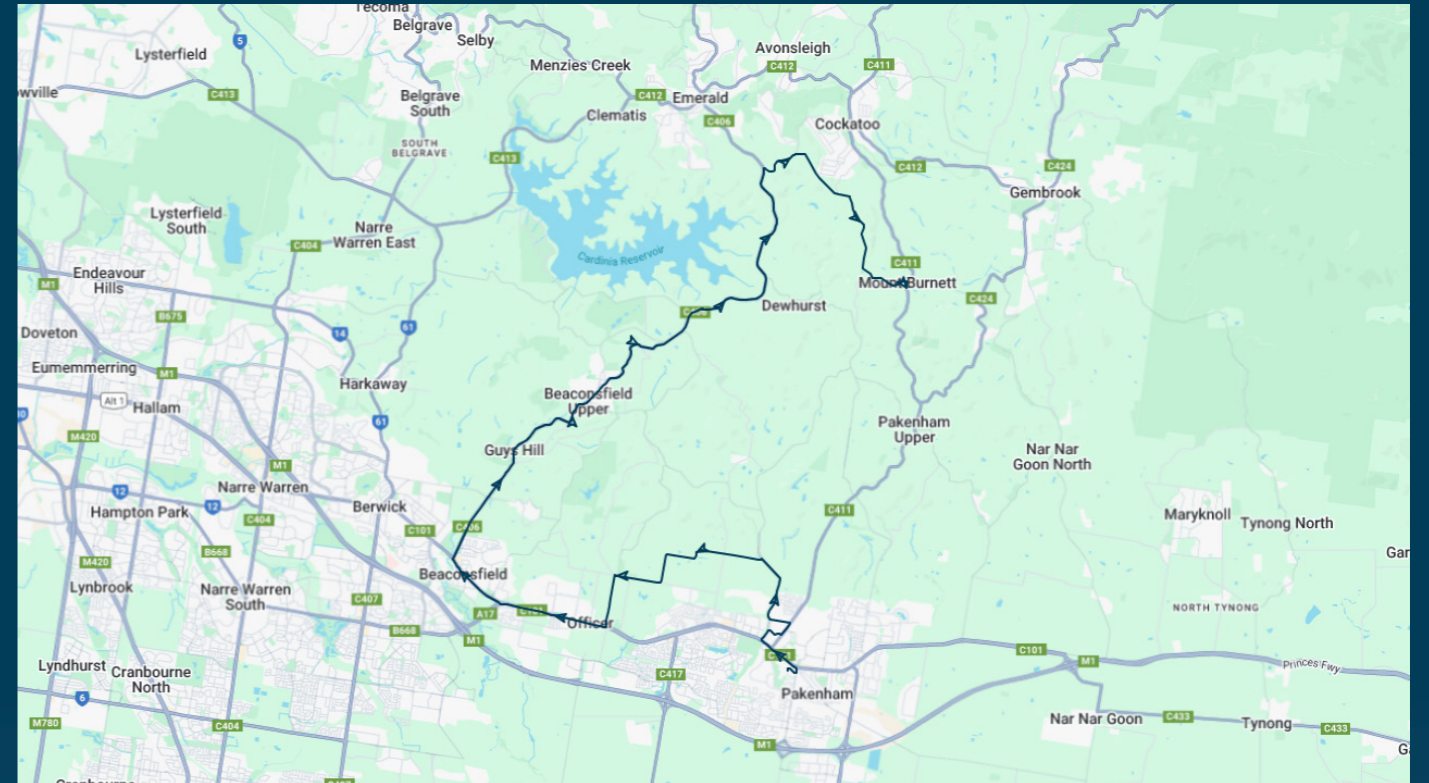

Pakenham Secondary College

Route: 5261 (SBSC) | Afternoon

Stop ID	Stop Name	Time	Stop ID	Stop Name	Time
46629	Pakenham Secondary College	15:30			
49460	Beaconhills College	15:35			
	317 Brown Rd	15:41			
	Starling Rd/Brown Rd	15:43			
	Cardinia Hotel/Beaconsfield-Emerald Rd	15:53			
	Blue Vein Cafe/Beaconsfield-Emerald Rd	15:56			
	Elephant Rock/Beaconsfield-Emerald Rd	16:04			
	Ladd Sq/Beaconsfield-Emerald Rd	16:13			
	Bailey Rd/Paternoster Rd	16:14			
	Halcyon Gr/Paternoster Rd	16:16			
chst1	Chestnut Hill Winery/Pakenham Rd	16:20			

Pakenham Secondary College

Route: 5261 (SBSC) | Afternoon