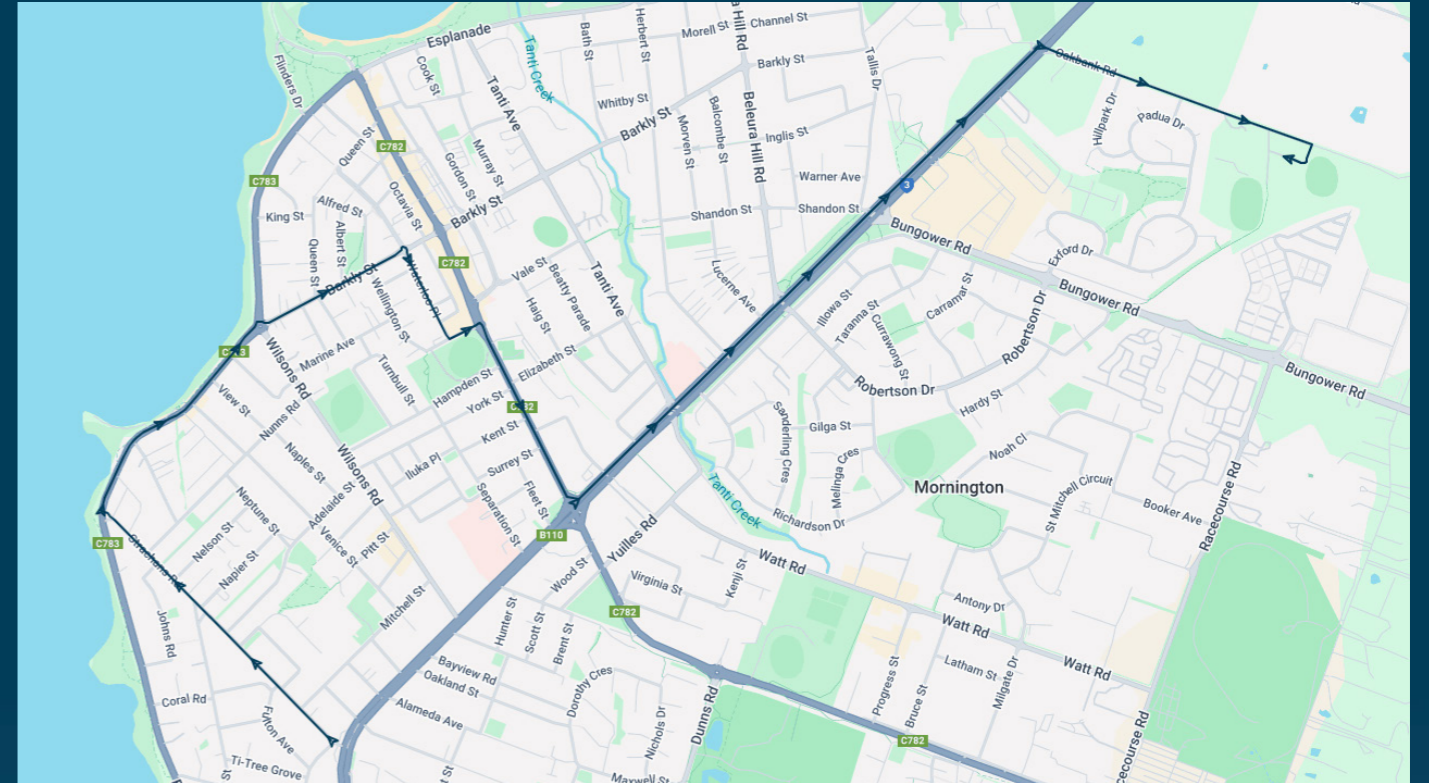

You can also download the Ventura Tracker app to view real time bus locations of all services

Padua College (Mornington Campus)

Route: 2457 | Morning

| Stop ID | Stop Name | Time | Stop ID | Stop Name | Time |
|---------|-----------------------------------|-------|---------|-----------|------|
| 21970 | Pender Ave/Strachans Rd | 08:25 | | | |
| flstw | Fleming St/Strachans Rd | 08:27 | | | |
| 12327 | Webb St/Esplanade | 08:29 | | | |
| 21555 | Albert St/Barkly St | 08:31 | | | |
| 13214 | York St/Main St | 08:33 | | | |
| 12323 | Spray St/Nepean Hwy | 08:35 | | | |
| 44565 | Padua College - Mornington Campus | 08:45 | | | |

Padua College (Mornington Campus)

Route: 2457 | Morning

TURN DIRECTIONS

Drops off inside the school ### Via Strachans Rd, Right Esplanade, Right Barkly St, Right Waterloo Pl, Left Cromwell St, Right Main St, Left Nepean Hwy, Right Oakbank Rd, Right into Padua College

You can also download the Ventura Tracker app to view real time bus locations of all services

Padua College (Mornington Campus)

Route: 2458 | Afternoon

| Stop ID | Stop Name | Time | Stop ID | Stop Name | Time |
|---------|-----------------------------------|-------|---------|-----------|------|
| 44565 | Padua College - Mornington Campus | 16:00 | | | |
| 13209 | Surrey St/Main St | 16:08 | | | |
| 13211 | York St/Main St | 16:10 | | | |
| 21554 | Albert St/Barkly St | 16:11 | | | |
| 11291 | Webb St/Esplanade | 16:11 | | | |
| f1ste | Fleming St/Strachans Rd | 16:12 | | | |
| 21560 | Adelaide St/Strachans Rd | 16:12 | | | |
| 12735 | Pender Ave/Strachans Rd | 16:13 | | | |
| 22472 | Wilsons Rd/Nepean Hwy | 16:13 | | | |
| 12323 | Spray St/Nepean Hwy | 16:14 | | | |
| 12322 | Tanti Ave/Nepean Hwy | 16:14 | | | |
| 44566 | Mornington Secondary College | 16:15 | | | |