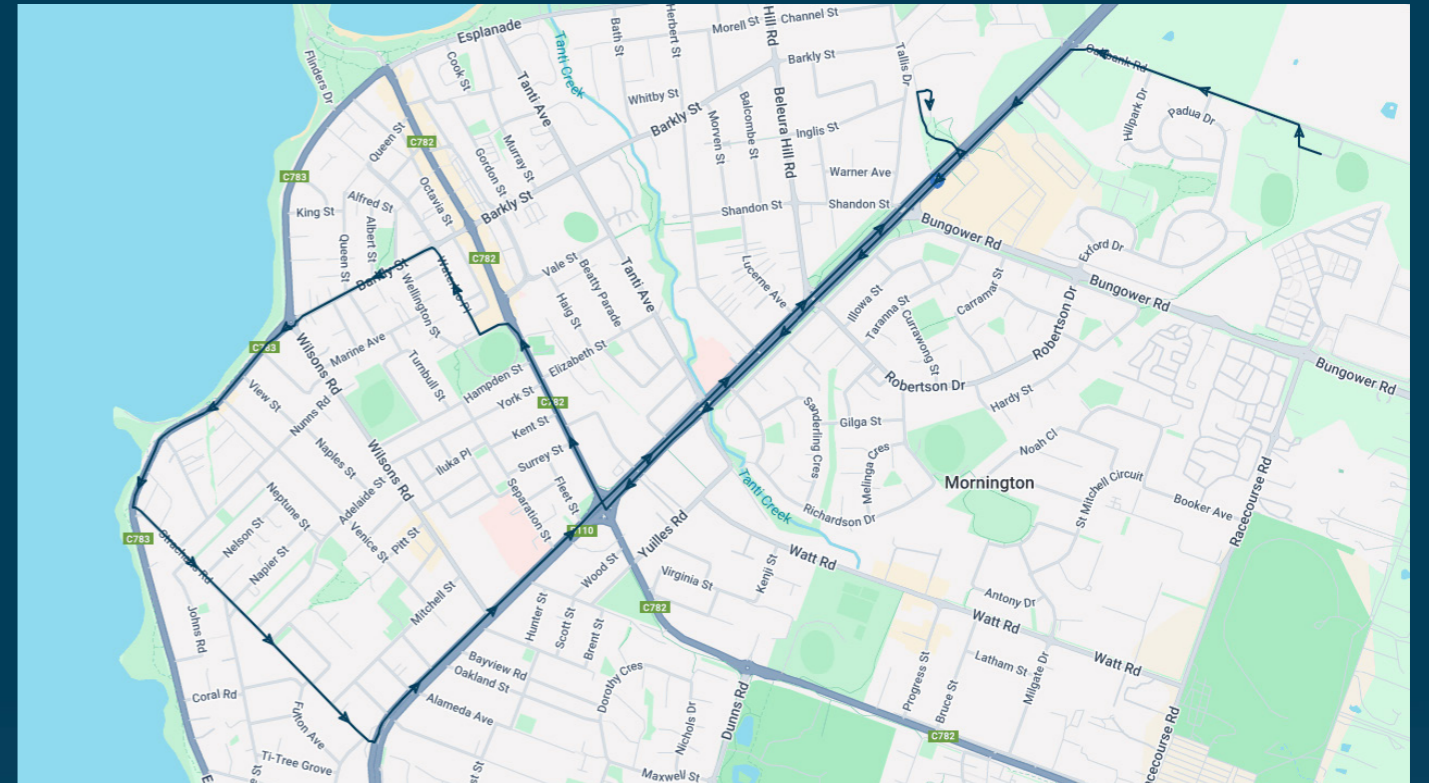

To view our list of live tracked services, visit www.venturabus.com.au
 Timetable Printed : 30 September 2024

Times listed are estimated times only, it is advised to arrive at your stop earlier than the listed time to avoid missing your bus.

You can also download the Ventura Tracker app to view real time bus locations of all services

Padua College (Mornington Campus)

Route: 2458 | Afternoon

| Stop ID | Stop Name | Time | Stop ID | Stop Name | Time |
|---------|-----------------------------------|-------|---------|-----------|------|
| 44565 | Padua College - Mornington Campus | 16:00 | | | |
| 13209 | Surrey St/Main St | 16:08 | | | |
| 13211 | York St/Main St | 16:10 | | | |
| 21554 | Albert St/Barkly St | 16:11 | | | |
| 11291 | Webb St/Esplanade | 16:11 | | | |
| f1ste | Fleming St/Strachans Rd | 16:12 | | | |
| 21560 | Adelaide St/Strachans Rd | 16:12 | | | |
| 12735 | Pender Ave/Strachans Rd | 16:13 | | | |
| 22472 | Wilsons Rd/Nepean Hwy | 16:13 | | | |
| 12323 | Spray St/Nepean Hwy | 16:14 | | | |
| 12322 | Tanti Ave/Nepean Hwy | 16:14 | | | |
| 44566 | Mornington Secondary College | 16:15 | | | |

Padua College (Mornington Campus)

Route: 2458 | Afternoon

TURN DIRECTIONS

Picks up inside the school ### Via Left Oakbank Rd, Left Nepean Hwy, Right Main St, Left Cromwell St, Right Waterloo Pl, Left Barkly St, Cont Esplanade, Left Strachans Rd, Left Nepean Hwy, Left into Mornington Secondary College

To view our list of live tracked services, visit www.venturabus.com.au
 Timetable Printed : 30 September 2024

Times listed are estimated times only, it is advised to arrive at your stop earlier than the listed time to avoid missing your bus.
You can also download the Ventura Tracker app to view real time bus locations of all services