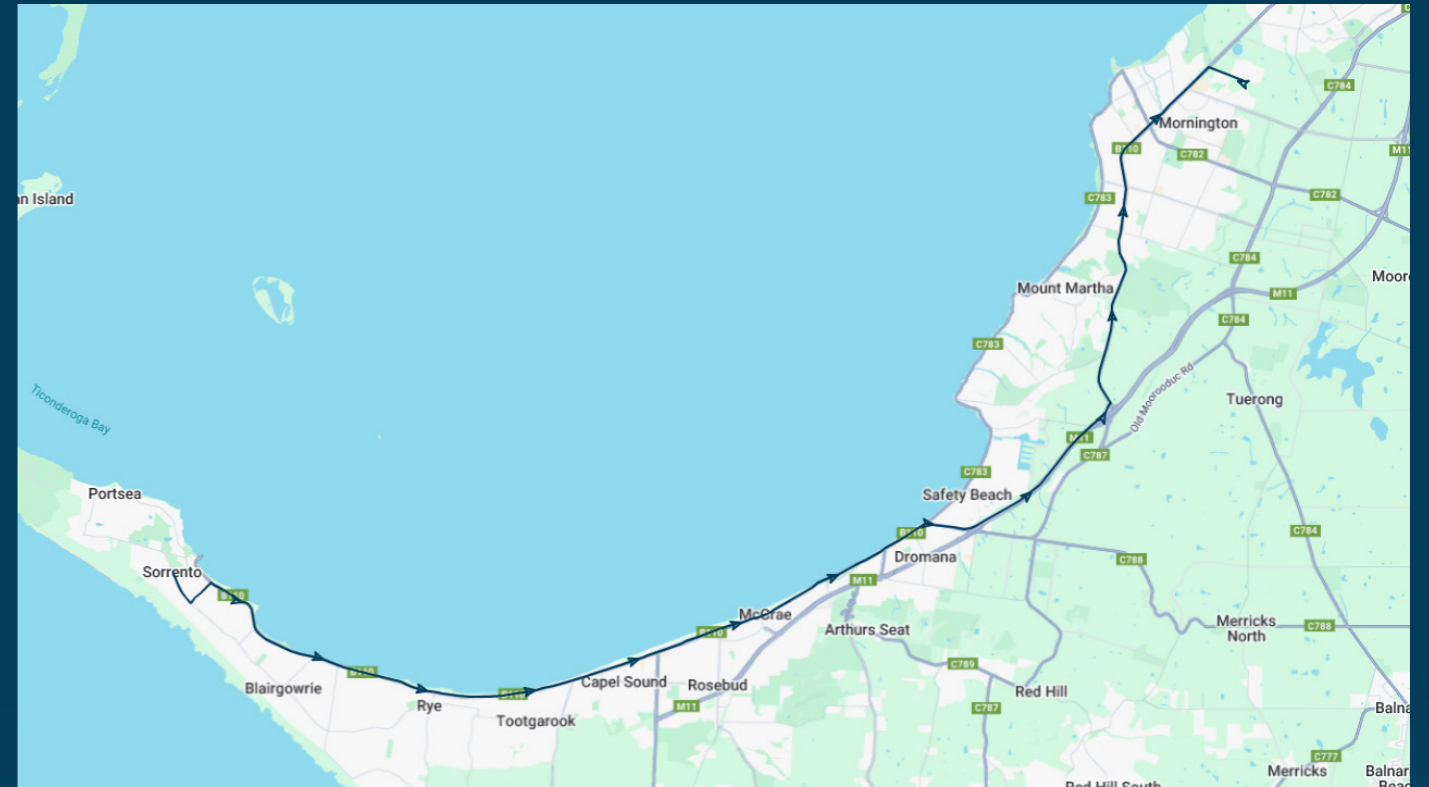

Times listed are estimated times only, it is advised to arrive at your stop earlier than the listed time to avoid missing your bus.

You can also download the Ventura Tracker app to view real time bus locations of all services

Padua College (Mornington Campus)

Route: 3977 | Morning

| Stop ID | Stop Name | Time | Stop ID | Stop Name | Time |
|---------|--|-------|---------|-----------|------|
| 13121 | Sorrento (Stop 18)/Ocean Beach Rd | 07:37 | | | |
| 12656 | Melbourne Rd/St Pauls Rd | 07:40 | | | |
| 12666 | Hughes Rd/Point Nepean Rd | 07:43 | | | |
| 12668 | Blairgowrie Yacht Squadron/Pt Nepean Rd | 07:46 | | | |
| 12670 | Blairgowrie Shops (Stop 36)/Pt Nepean Rd | 07:48 | | | |
| 12673 | Canterbury Jetty Rd/Point Nepean Rd | 07:49 | | | |
| 12674 | Murray St/Point Nepean Rd | 07:50 | | | |
| 12675 | Tyrone Ave/Point Nepean Rd | 07:51 | | | |
| 12676 | Flinders St/Point Nepean Rd | 07:52 | | | |
| 12681 | Dundas St/Point Nepean Rd | 07:55 | | | |
| 12685 | Hygeia St/Point Nepean Rd | 07:57 | | | |
| 12687 | Shirlow Ave/Point Nepean Rd | 07:58 | | | |
| 12688 | Laura St/Point Nepean Rd | 08:00 | | | |
| 12690 | Kevin St/Point Nepean Rd | 08:01 | | | |
| 44565 | Padua College - Mornington Campus | 08:40 | | | |

Padua College (Mornington Campus)

Route: 3977 | Morning

TURN DIRECTIONS

Drops off inside the school ### Via Ocean Beach Rd, Left Melbourne Rd, Left St Pauls Rd, Right Point Nepean Rd, Right Nepean Hwy, Left Mornington Peninsula Fwy, Left Nepean Hwy, Right Oakbank Rd, Right into Padua College