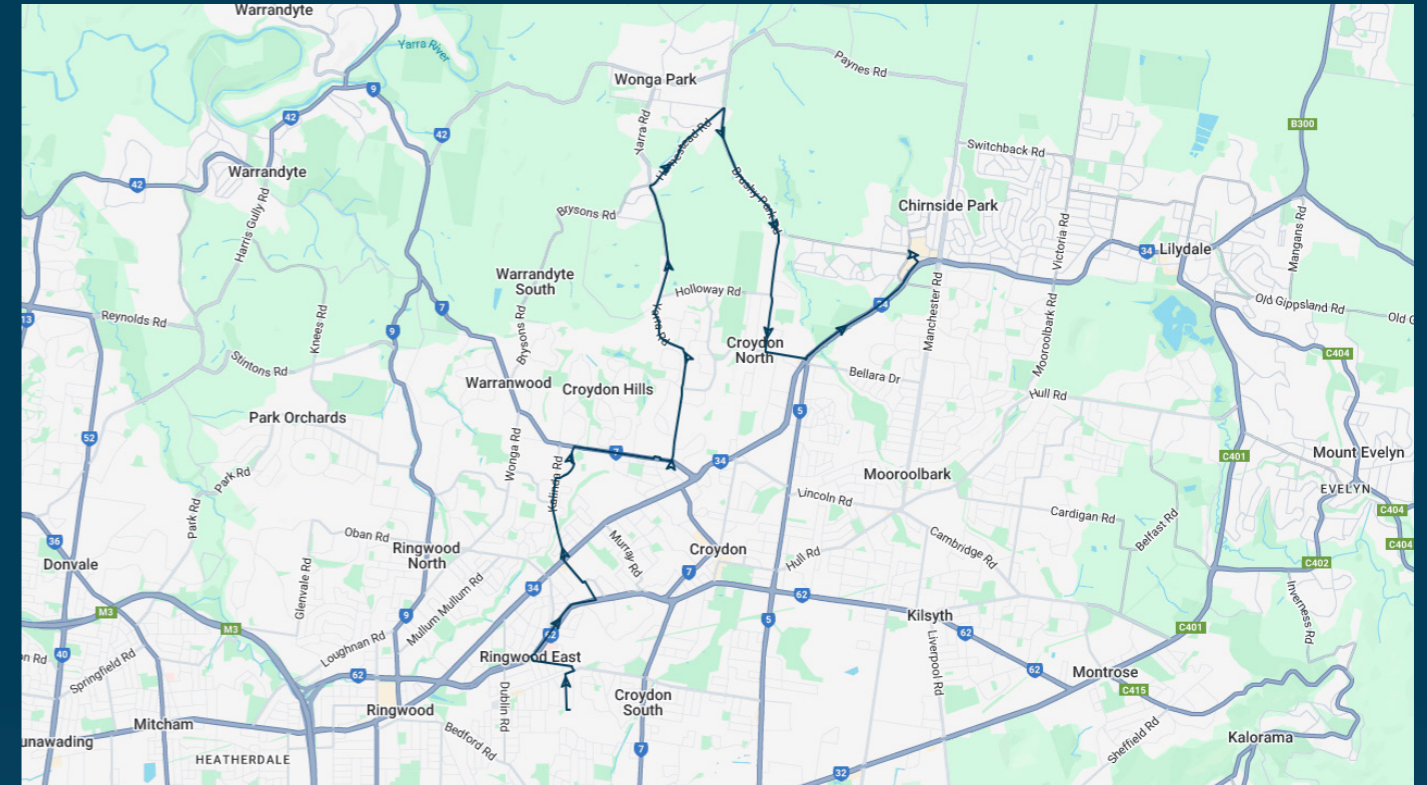

Oxley College

Route: 2595 | Morning

TURN DIRECTIONS

Via Left Maroondah Hwy, Right Cave Hill Rd, Left Beresford Rd, Left Victoria Rd, Right Maroondah Hwy, Right Exeter Rd, Right Lyons Rd, Cont Brushy Park Rd, Cont Homestead Rd, Left Jumping Creek Rd, Left Yarra Rd, then runs express to between Croydon Hills Dr and Plymouth Rd, Right Plymouth Rd, Left Kalinda Rd, Right Mundara Dr, Right Wonga Rd to Melbourne Rudolph Steiner

Times listed are estimated times only, it is advised to arrive at your stop earlier than the listed time to avoid missing your bus.

You can also download the Ventura Tracker app to view real time bus locations of all services

Oxley College

Route: 2603 | Afternoon

TURN DIRECTIONS

Via Right Plymouth Rd, Left into Luther College, Left Plymouth Rd, Left Yarra Rd, Right Jumping Creek Rd, Right Homestead Rd, Cont Brushy Park Rd, Cont Lyons Rd, Left Exeter Rd, Left Maroondah Hwy, Left Kimberley Dr, Right into Chirside Park SC