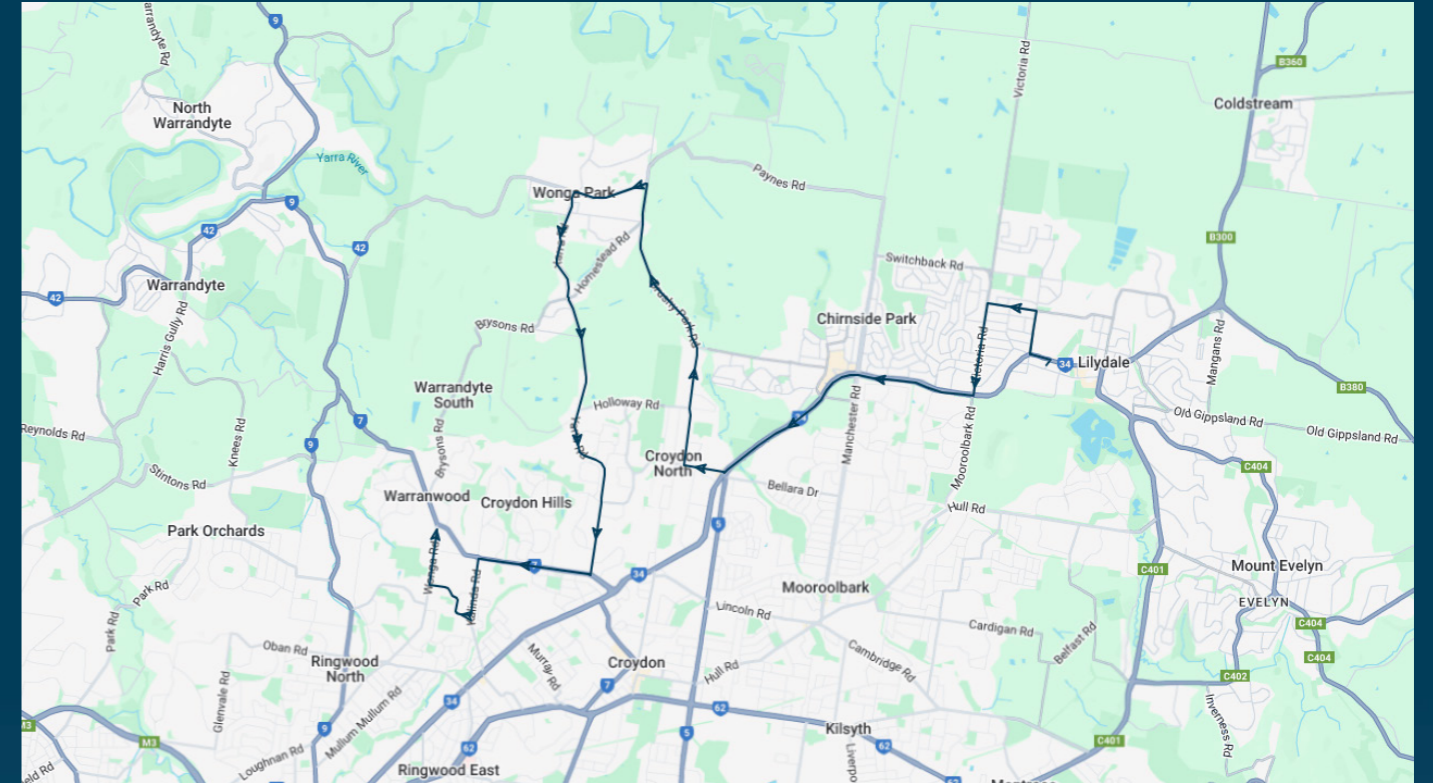

Times listed are estimated times only, it is advised to arrive at your stop earlier than the listed time to avoid missing your bus.

You can also download the Ventura Tracker app to view real time bus locations of all services

Oxley College

Route: 2595 | Morning

TURN DIRECTIONS

Via Left Maroondah Hwy, Right Cave Hill Rd, Left Beresford Rd, Left Victoria Rd, Right Maroondah Hwy, Right Exeter Rd, Right Lyons Rd, Cont Brushy Park Rd, Cont Homestead Rd, Left Jumping Creek Rd, Left Yarra Rd, then runs express to between Croydon Hills Dr and Plymouth Rd, Right Plymouth Rd, Left Kalinda Rd, Right Mundara Dr, Right Wonga Rd to Melbourne Rudolph Steiner