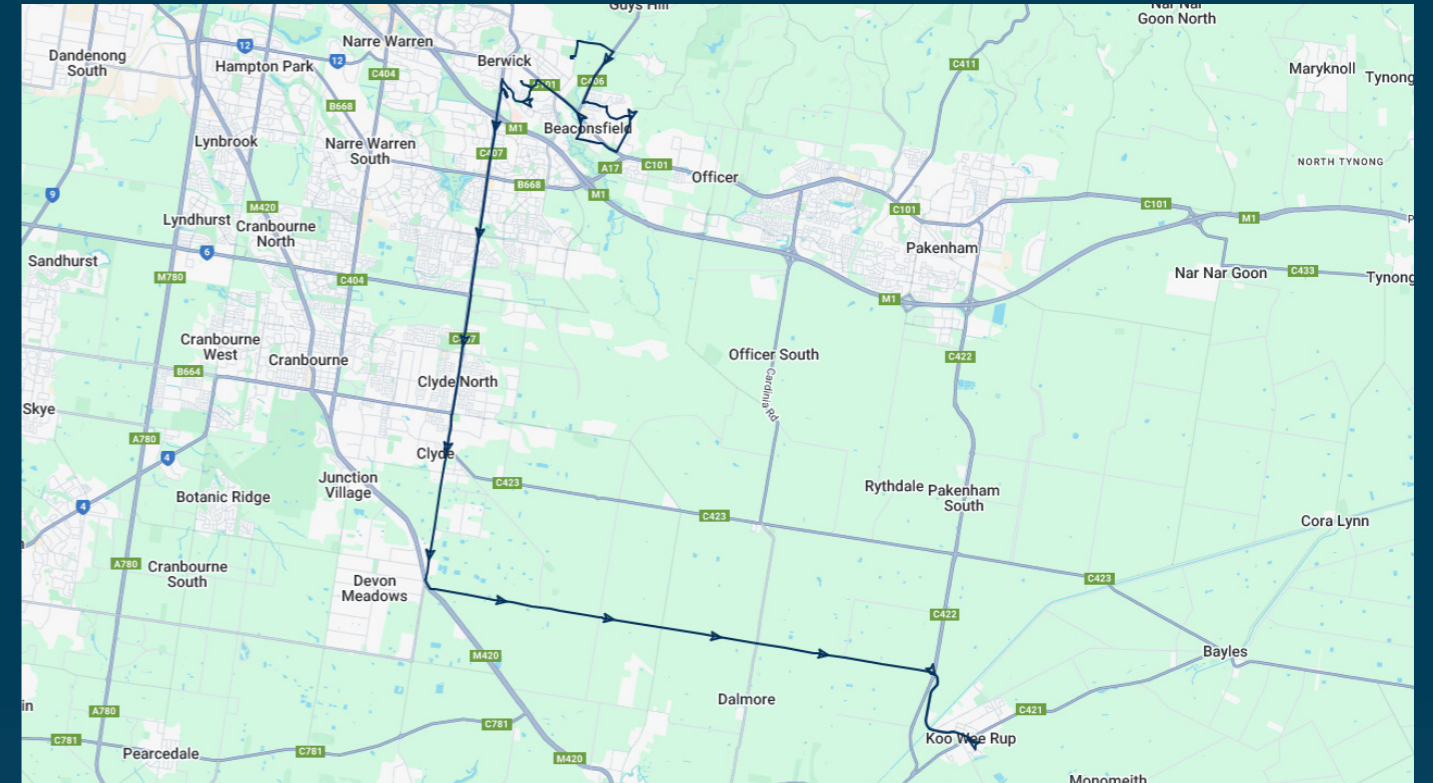

Times listed are estimated times only, it is advised to arrive at your stop earlier than the listed time to avoid missing your bus.

You can also download the Ventura Tracker app to view real time bus locations of all services

Nossal High School

Route: 1522 | Afternoon

TURN DIRECTIONS

Via Left Manuka Rd, Right Inglis Rd, Right Beaconsfield-Emerald Rd, Left Fieldstone Blvd, Right Timberside Dr, Right O'Neil Rd, Right Princes Hwy, Left Beaconsfield Pde, Right Woods St, Left Princes Hwy, Left Melville Park Dr, Right St Margarets Pl, u-turn at school roundabout, Cont St Margarets Pl, Left Melville Park Dr, Cont Reserve Rd, Left Clyde Rd, Left into Berwick Station Bus Terminal, Left Clyde Rd, Cont Berwick-Cranbourne Rd, Cont Clyde-Five Ways Rd, Left Sth Gippsland Hwy, Left Manks Rd, Cont Healesville-Koo Wee Rup Rd, Cont Station St, Right Koo Wee Rup Rd, Left into Koo Wee Rup Bus Interchange

To view our list of live tracked services, visit www.venturabus.com.au
Timetable Printed : 30 September 2024