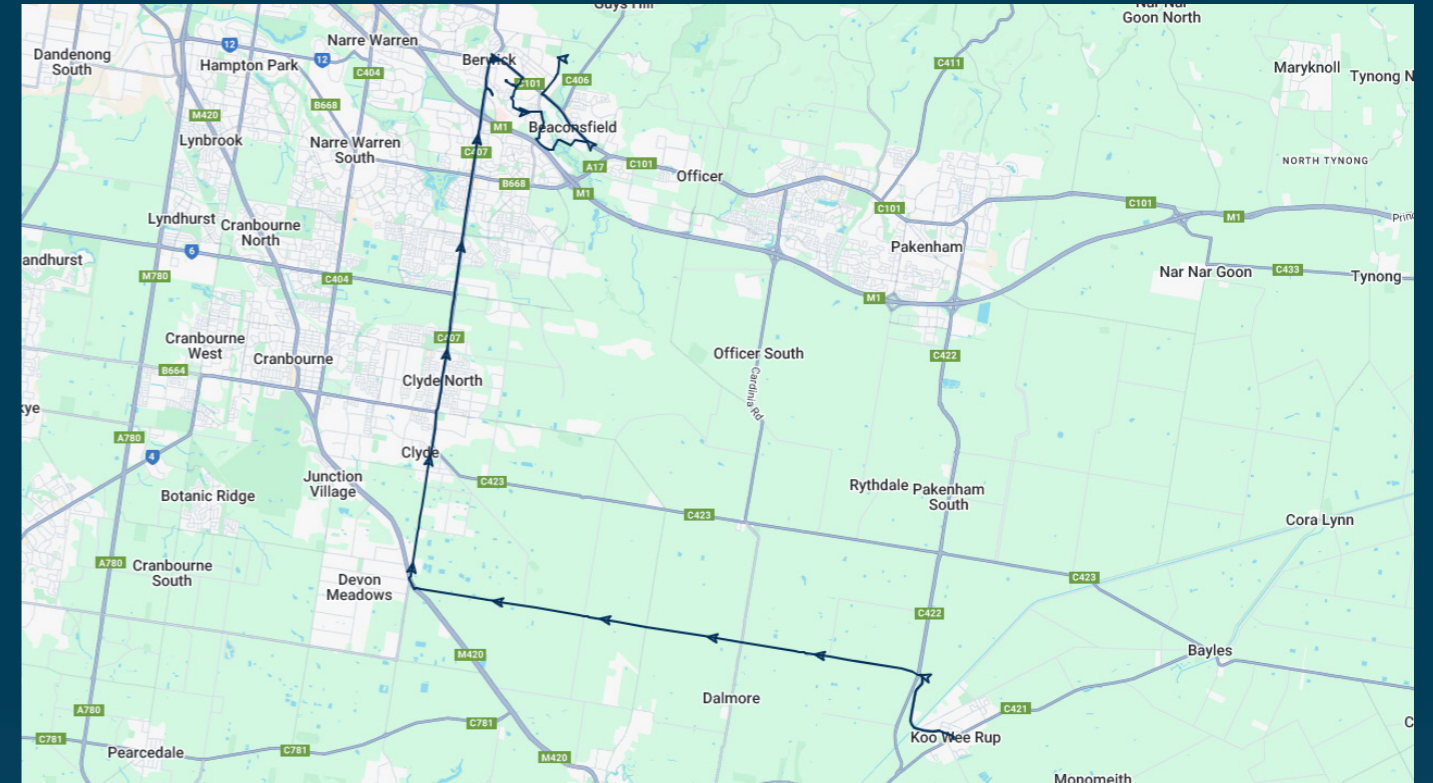

Times listed are estimated times only, it is advised to arrive at your stop earlier than the listed time to avoid missing your bus.

You can also download the Ventura Tracker app to view real time bus locations of all services

Nossal High School

Route: 1522 | Morning

TURN DIRECTIONS

Via Right Koo Wee Rup Rd, Left Station St, Cont Healesville-Koo Wee Rup Rd, Cont Manks Rd, Right Sth Gippsland Hwy, Right Clyde-Five Ways Rd, Cont Berwick-Cranbourne Rd, Cont Clyde Rd, Right into Berwick Station Bus Terminal, Right Clyde Rd, Right High St, Cont Princes Hwy, Right Melville Park Dr, Right St Margarets Pl, u-turn at school roundabout, Cont St Margarets Pl, Right Melville Park Dr, Left Fairholme Blvd, Right Bryn Mawr Blvd, Left Soldiers Rd, Cont Kenilworth Ave, Left Station St, Right Beaconsfield Ave, Left Princes Hwy, Right Manuka Rd, Left into Berwick Secondary College

To view our list of live tracked services, visit www.venturabus.com.au
Timetable Printed : 30 September 2024