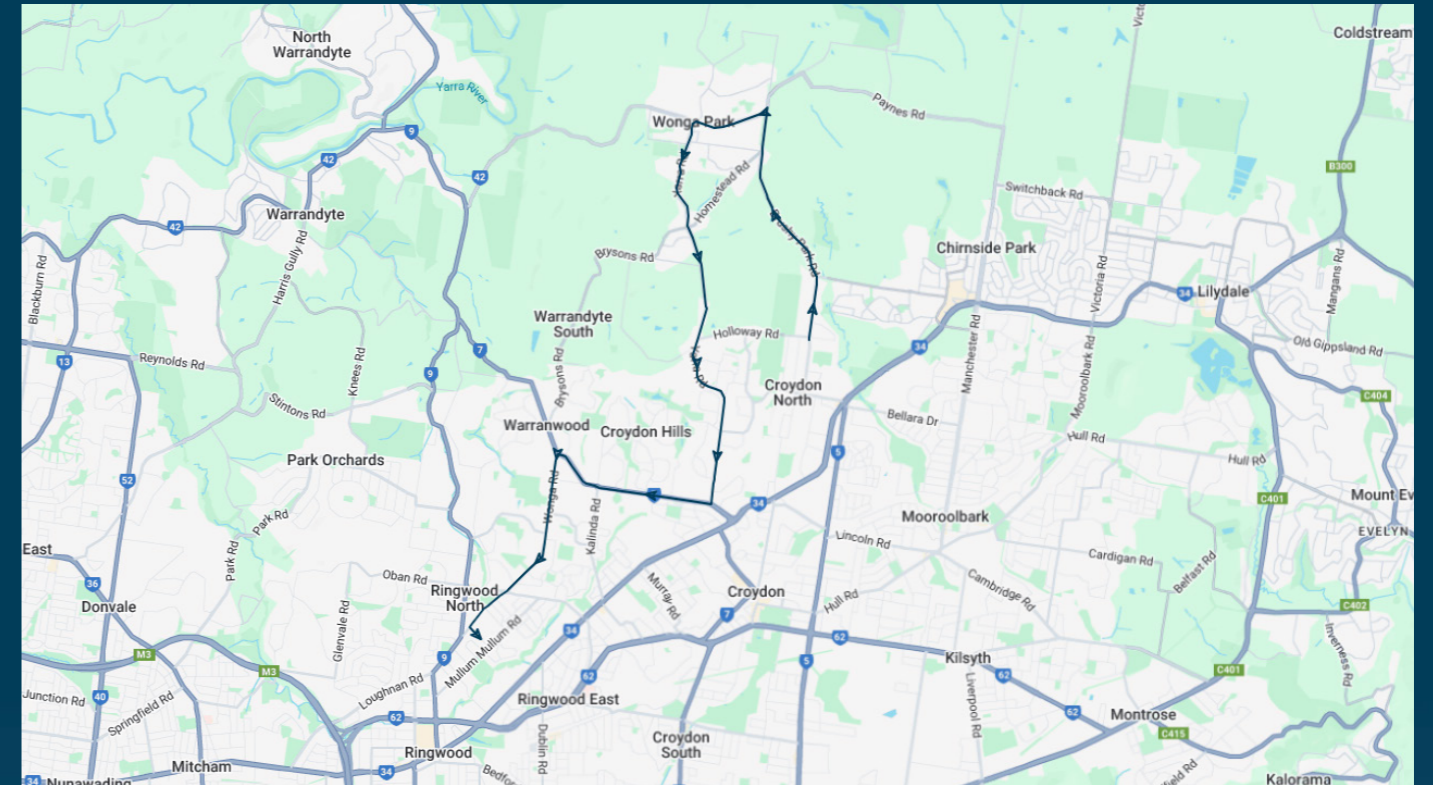

Times listed are estimated times only, it is advised to arrive at your stop earlier than the listed time to avoid missing your bus.

You can also download the Ventura Tracker app to view real time bus locations of all services

Norwood Secondary College

Route: 2635 | Morning

TURN DIRECTIONS

Via Brushy Park Rd, Cont Homestead Rd, Left Jumping Creek Rd, Left Yarra Rd, Right Plymouth Rd, Cont Warranwood Rd, Left Wonga Rd, Left Byron St to Norwood Secondary College

To view our list of live tracked services, visit www.venturabus.com.au
Timetable Printed : 30 September 2024