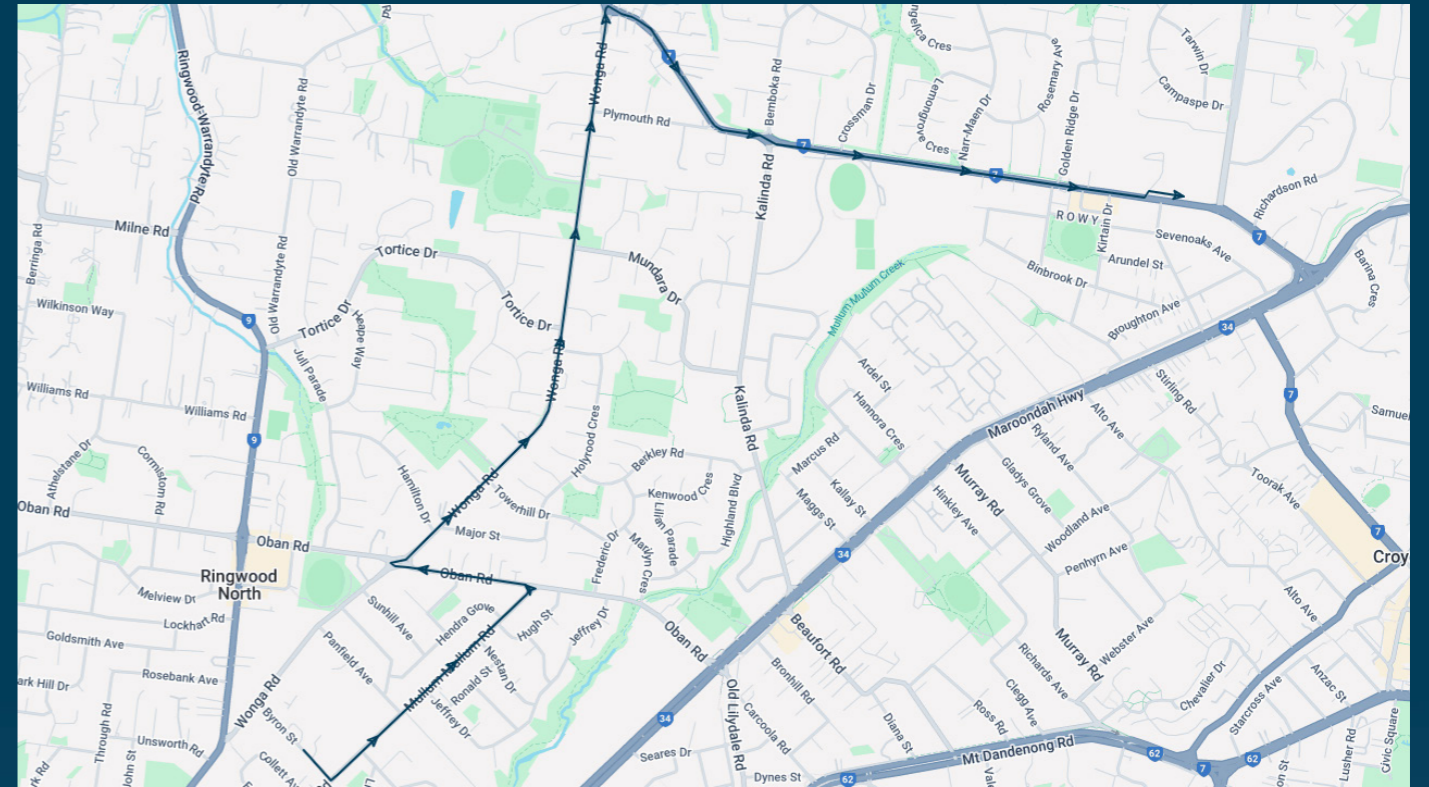

To view our list of live tracked services, visit www.venturabus.com.au

Timetable Printed : 30 September 2024

Norwood Secondary College

Route: 2641 | Afternoon

Stop ID	Stop Name	Time	Stop ID	Stop Name	Time
46594	Norwood Secondary College/Byron St	15:05			
8487	Norwood Sec Col/Mullum Mullum Rd	15:05			
8488	Jeffrey Dr/Mullum Mullum Rd	15:05			
8489	Nestan Dr/Mullum Mullum Rd	15:06			
4432	Oban Rd North/Wonga Rd	15:07			
4431	Towerhill Dr/Wonga Rd	15:07			
4430	Tortice Dr/Wonga Rd	15:08			
8500	Quambee Reserve/Wonga Rd	15:08			
8502	Warranwood Rd/Wonga Rd	15:09			
8503	Clearwood Cl/Warranwood Rd	15:09			
8628	Narr-maen Dr/Plymouth Rd	15:11			
8629	McAdam Sq/Plymouth Rd	15:11			
44495	Luther College	15:12			

Norwood Secondary College

Route: 2641 | Afternoon

TURN DIRECTIONS

Via Byron St, Left Mullum Mullum Rd, Left Oban Rd, Right Wonga Rd, Right Warranwood Rd, Cont Plymouth Rd, Left into Luther College

To view our list of live tracked services, visit www.venturabus.com.au
 Timetable Printed : 30 September 2024

Times listed are estimated times only, it is advised to arrive at your stop earlier than the listed time to avoid missing your bus.
You can also download the Ventura Tracker app to view real time bus locations of all services