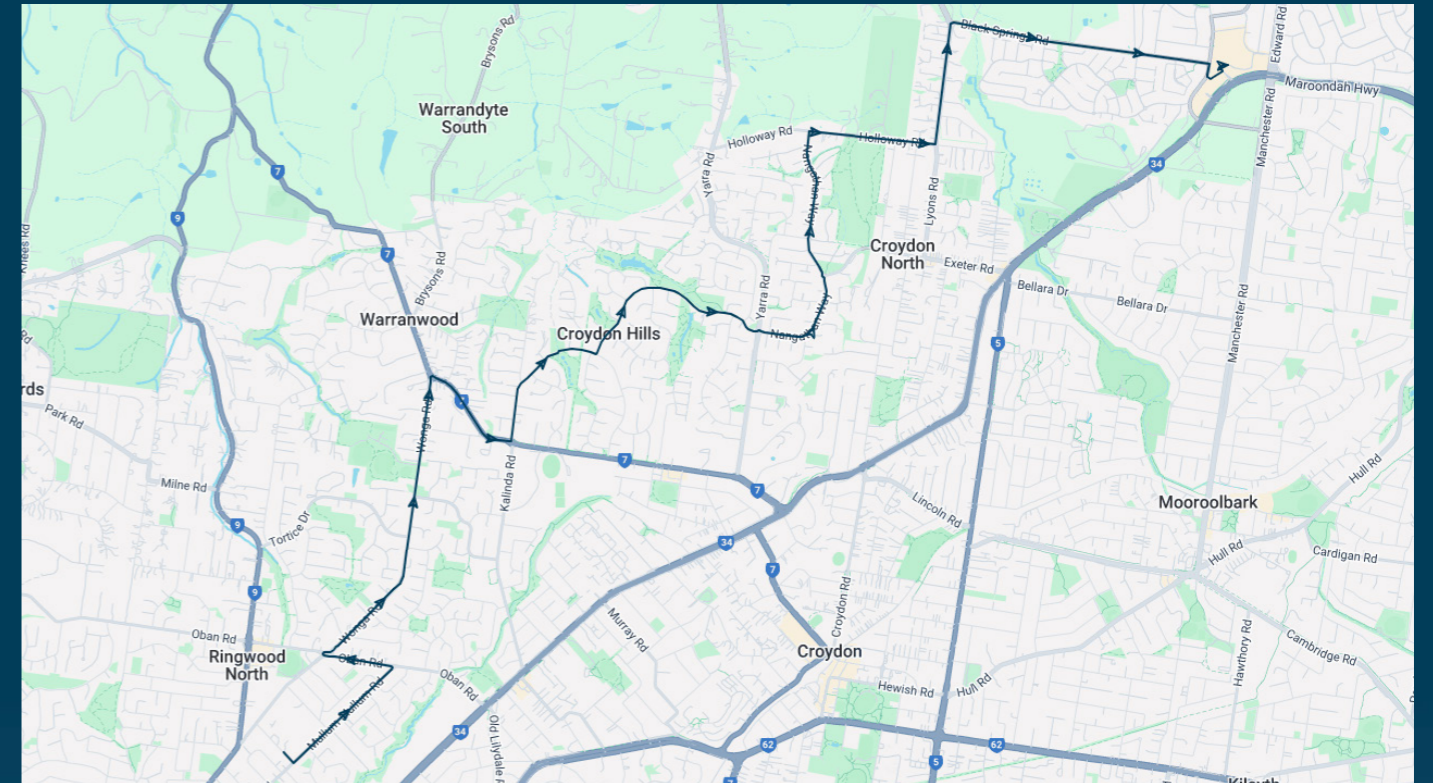

Norwood Secondary College

Route: 2638 | Afternoon

Stop ID	Stop Name	Time	Stop ID	Stop Name	Time
46594	Norwood Secondary College/Byron St	15:10			
8487	Norwood Sec Col/Mullum Mullum Rd	15:10			
8488	Jeffrey Dr/Mullum Mullum Rd	15:11			
8489	Nestan Dr/Mullum Mullum Rd	15:11			
4432	Oban Rd North/Wonga Rd	15:13			
4431	Towerhill Dr/Wonga Rd	15:14			
4430	Tortice Dr/Wonga Rd	15:15			
8500	Quambee Reserve/Wonga Rd	15:16			
8502	Warranwood Rd/Wonga Rd	15:17			
8503	Clearwood Cl/Warranwood Rd	15:17			
8505	Berrywood Walk/Bemboka Rd	15:19			
8506	Wardlow Ct/Narr-maen Dr	15:20			
macre	Mari Tce/Croydon Hills Dr	15:21			
decre	Dealbata Pl/Croydon Hills Dr	15:22			
munae	Mulgrave Way/Nangathan Way	15:23			
aunan	Aumann Crt/Nangathan Way	15:24			
naho	Nangathan Way/Holloway Rd	15:25			
huhoe	Rowland Crt/Holloway Rd	15:26			
14395	Roymar Ct/Brushy Park Rd	15:29			
15760	Birch Rd/Brushy Park Rd	15:30			
11445	Brushy Park Rd/Black Springs Rd	15:30			
46235	Yarraridge Dr/Black Springs Rd	15:33			
11441	Kimberley Dr/Black Springs Rd	15:34			
21299	Chirnside Park SC	15:35			

Times listed are estimated times only, it is advised to arrive at your stop earlier than the listed time to avoid missing your bus.

You can also download the Ventura Tracker app to view real time bus locations of all services

Norwood Secondary College

Route: 2638 | Afternoon