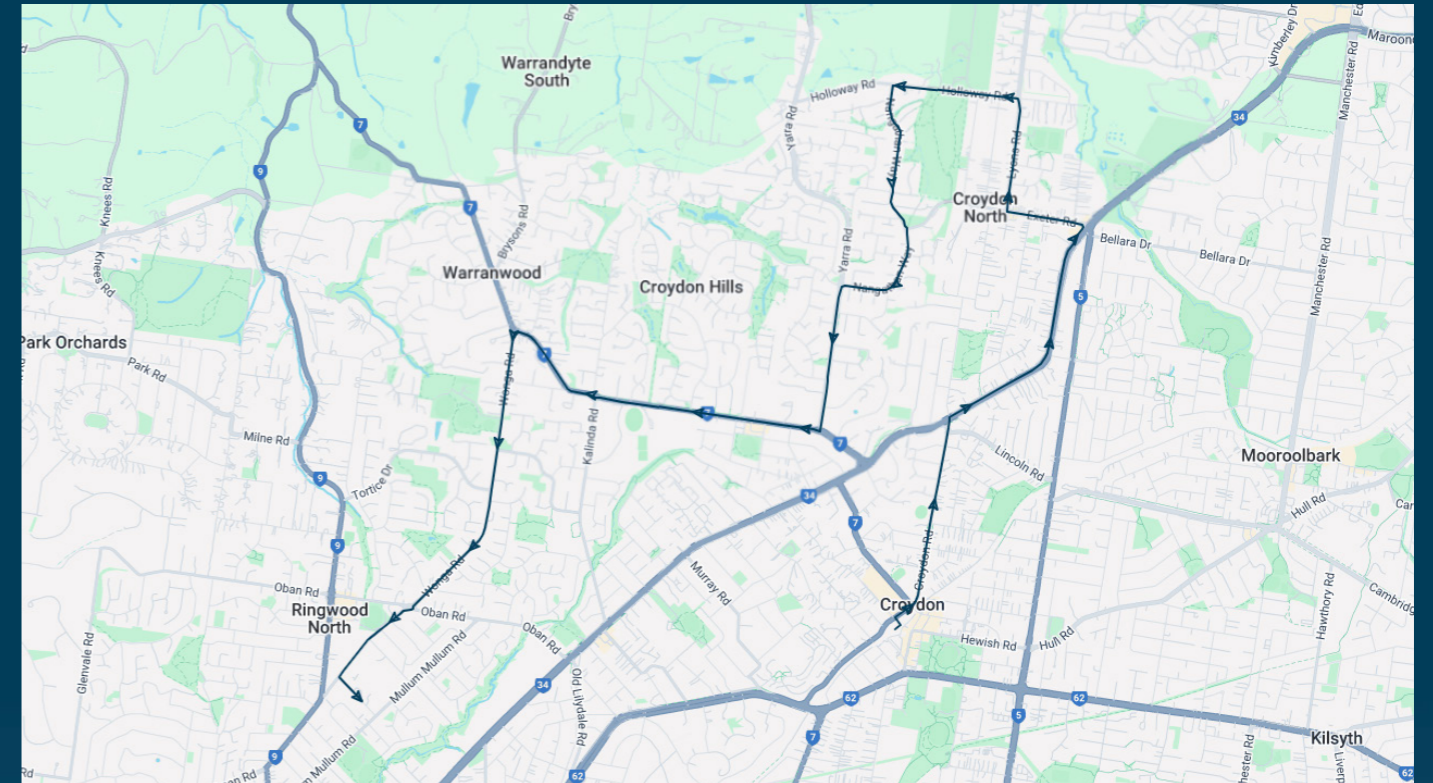

Times listed are estimated times only, it is advised to arrive at your stop earlier than the listed time to avoid missing your bus.

You can also download the Ventura Tracker app to view real time bus locations of all services

Norwood Secondary College

Route: 2611 | Morning

TURN DIRECTIONS

Via Right Wicklow Ave, Cont Croydon Rd, Right Maroondah Hwy, Left Exeter Rd, Right Lyons Rd, Left Holloway Rd, Right Nangathan Way, Left Yarra Rd, Right Plymouth Rd, Cont Warranwood Rd, Left Wonga Rd, Left Byron St to Norwood Secondary College

To view our list of live tracked services, visit www.venturabus.com.au
Timetable Printed : 30 September 2024