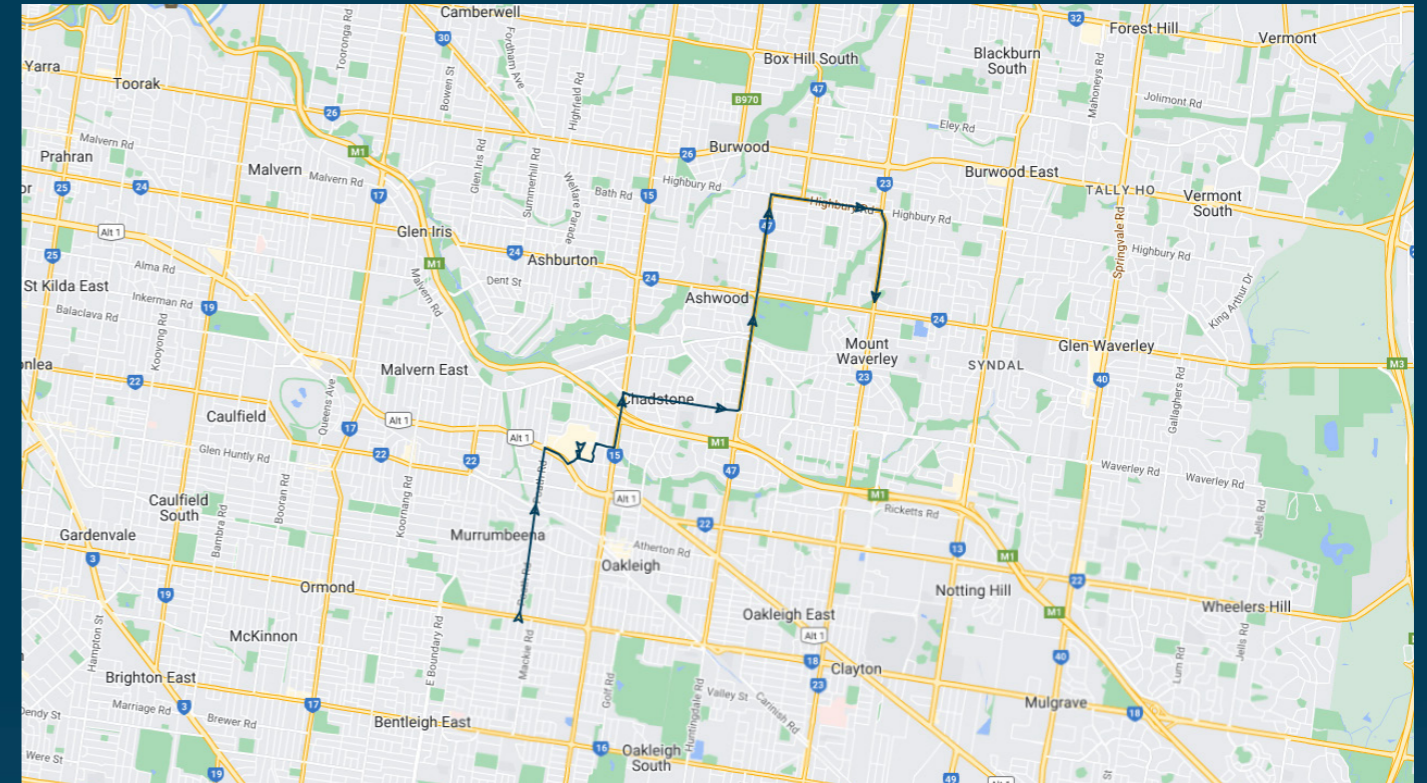

Times listed are estimated times only, it is advised to arrive at your stop earlier than the listed time to avoid missing your bus.

You can also download the Ventura Tracker app to view real time bus locations of all services

Mt Waverley Secondary College

Route: 1018 | Morning