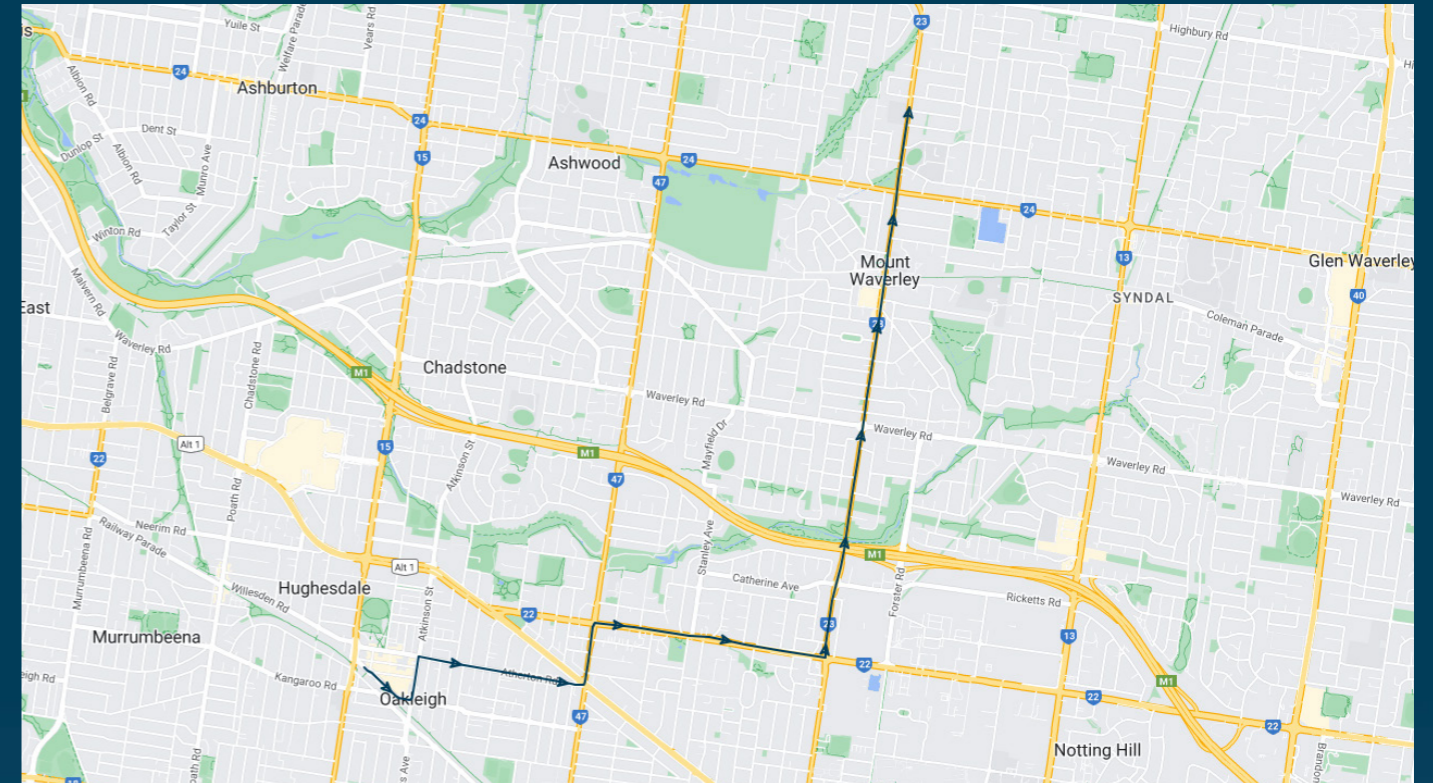

Stop ID	Stop Name	Time	Stop ID	Stop Name	Time
19800	Oakleigh Station - North Side	07:50			
11527	Oakleigh SC/Hanover St	07:52			
1972	Atherton Rd/Hanover St	07:53			
1973	Clyde St/Atherton Rd	07:54			
1974	OakTowers Hostel/Atherton Rd	07:55			
1507	York Ave/Atherton Rd	07:57			
1976	Henry St/Atherton Rd	07:58			
15644	Fern St/Huntingdale Rd	07:59			
15031	Huntingdale Rd/Ferntree Gully Rd	08:00			
15030	Kevin St/Ferntree Gully Rd	08:01			
15029	Stanley Ave/Ferntree Gully Rd	08:03			
15028	Adrienne Cres/Ferntree Gully Rd	08:04			
15027	Sunnyside Rd/Ferntree Gully Rd	08:05			
15026	Eileen St/Ferntree Gully Rd	08:06			
8373	Bellerive Ave/Stephensons Rd	08:08			
8374	Catherine Ave/Stephensons Rd	08:10			
8375	Griffiths Ct/Stephensons Rd	08:12			
8376	Alison St/Stephensons Rd	08:13			
8377	Wagstaff St/Stephensons Rd	08:13			
8378	Albert St/Stephensons Rd	08:15			
8379	Kemp Ave/Stephensons Rd	08:15			
8380	William St/Stephensons Rd	08:16			
8381	Waverley Masonic Centre/Stephensons Rd	08:17			
8382	Mt Waverley SC/Stephensons Rd	08:19			
8383	Holskamp St/Stephensons Rd	08:20			
8384	White St/Stephensons Rd	08:21			
8385	High Street Rd/Stephensons Rd	08:22			
8386	Mt Waverley Sec Col/Stephensons Rd	08:25			

Times listed are estimated times only, it is advised to arrive at your stop earlier than the listed time to avoid missing your bus.

You can also download the Ventura Tracker app to view real time bus locations of all services

Mt Waverley Secondary College

Route: 1015 | Morning