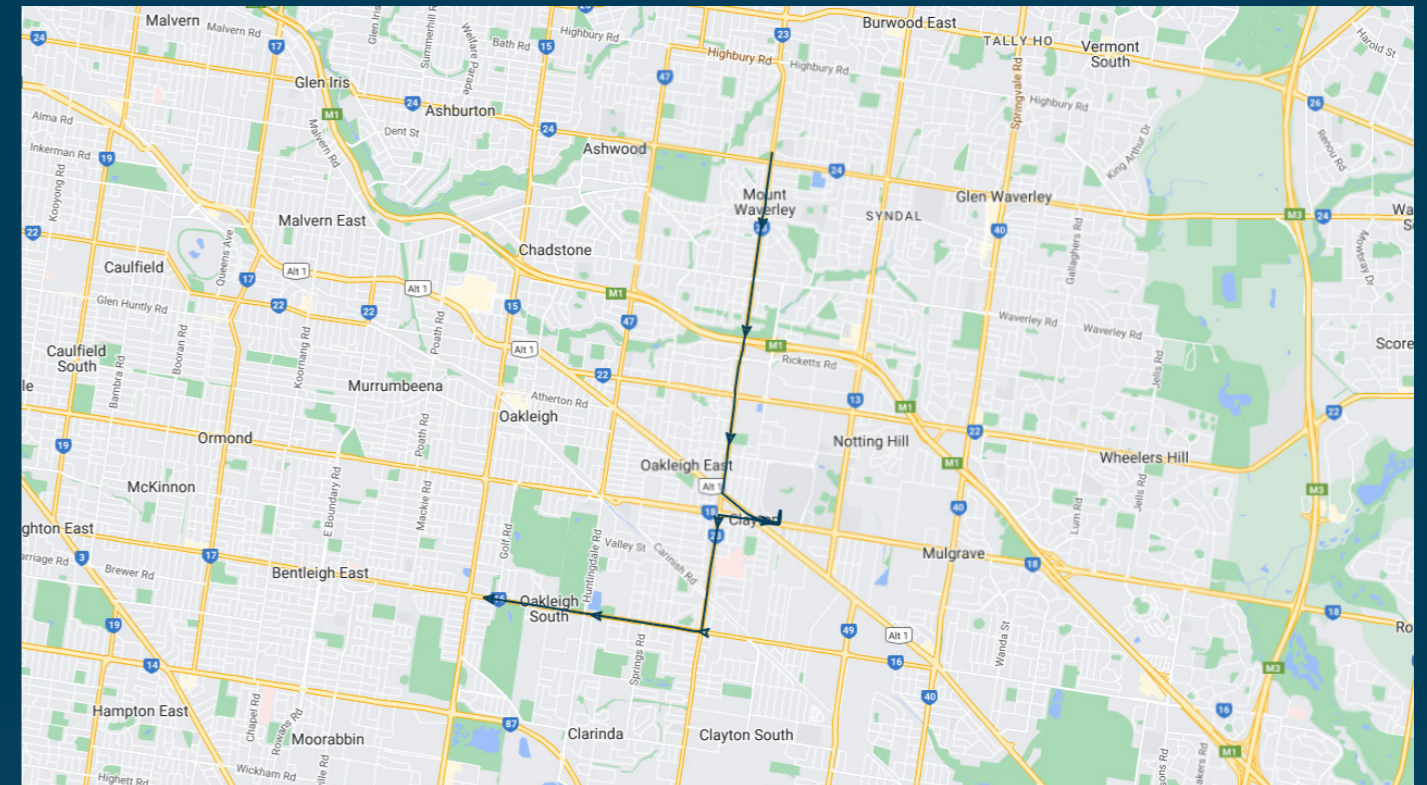

## Route: 1005 | Afternoon

Stop ID	Stop Name	Time	Stop ID	Stop Name	Time
6406	High Street Rd/Stephensons Rd	15:10			
6417	Bellerive Ave/Stephensons Rd	15:10			
6418	Ferntree Gully Rd/Clayton Rd	15:11			
6419	Fairland Ave/Clayton Rd	15:11			
6420	Strelde Ave/Clayton Rd	15:11			
6421	Bayview Ave/Clayton Rd	15:11			
6422	Boyd Ave/Clayton Rd	15:11			
6423	Woodside Ave/Clayton Rd	15:11			
6424	Princes Hwy/Clayton Rd	15:11			
19812	Monash University	15:35			
7093	Princes Hwy/North Rd	15:48			
6426	Myriong St/Clayton Rd	15:48			
6472	Hourigan Ave/Clayton Rd	15:48			
6473	Monash Specialist Centre/Clayton Rd	15:48			
15882	Monash Medical Centre/Clayton Rd	15:48			
6475	Clayton Railway Station/Clayton Rd	15:48			
6476	Clayton SC/Clayton Rd	15:48			
6477	Clayton Rd/Centre Rd	15:48			
6478	Knight St/Centre Rd	15:48			
6479	Jeanette St/Centre Rd	15:48			
6480	Springs Rd/Centre Rd	15:48			
6481	Elder St/Centre Rd	15:48			
6482	Eulinga Rd/Centre Rd	15:48			
6483	Crawford Rd/Centre Rd	15:48			
6484	Huntingdale Rd/Centre Rd	15:48			
6485	Windsor Ave/Centre Rd	15:48			
6487	Carroll Rd/Centre Rd	15:48			
16209	Luntar Rd/Centre Rd	15:49			

**Times listed are estimated times only, it is advised to arrive at your stop earlier than the listed time to avoid missing your bus.**

**You can also download the Ventura Tracker app to view real time bus locations of all services**

## Route: 1005 | Afternoon

### TURN DIRECTIONS

Runs express to Ferntree Gully Rd/Stephensons Rd via Stephansons Rd, Cont Clayton Rd, Left Princes Hwy, Left Wellington Rd, Left into Monash Uni Bus Loop, Right Wellington Rd, Cont North Rd, Left Clayton Rd, Right Centre Rd to Luntar Rd