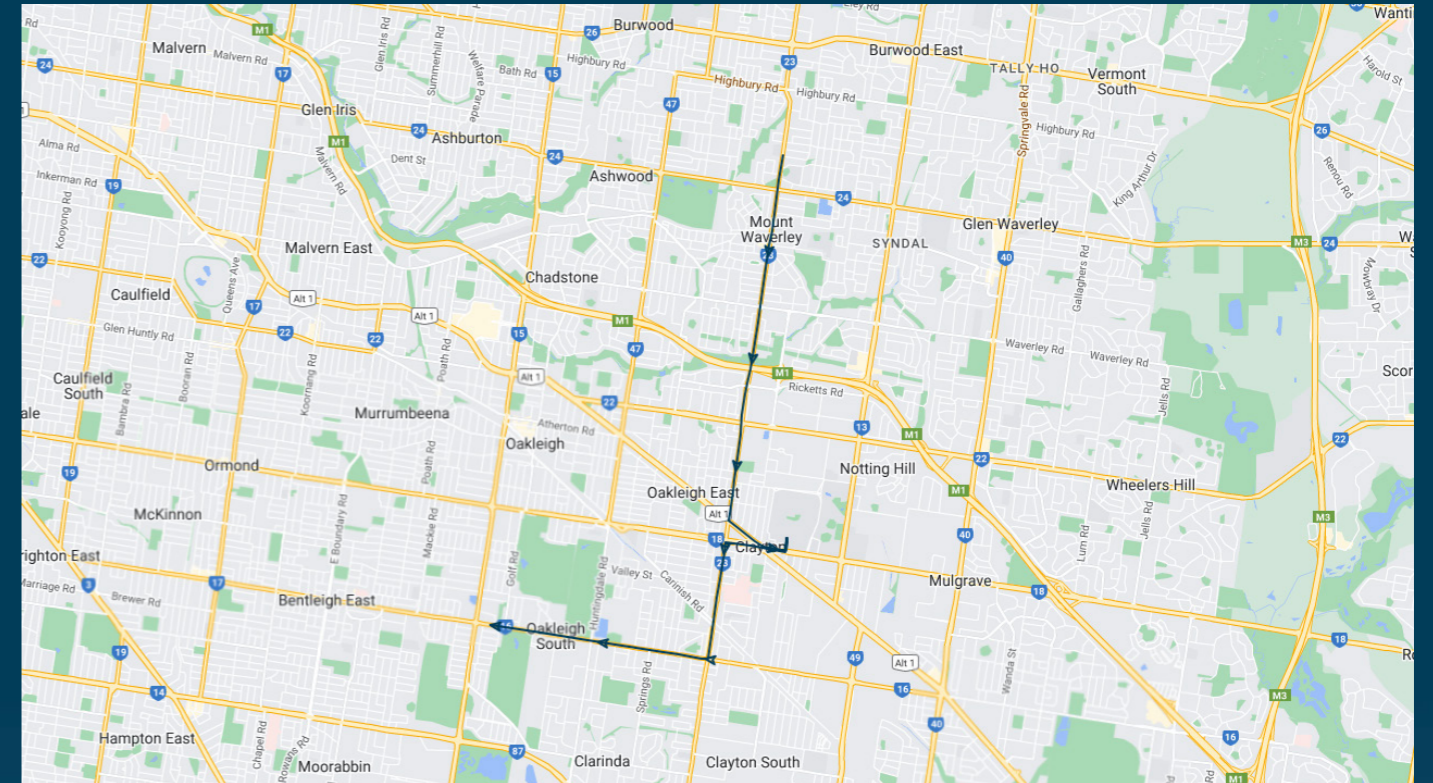

## Route: 1004 | Afternoon

Stop ID	Stop Name	Time	Stop ID	Stop Name	Time
6404	Marianne Way/Stephensons Rd	15:15	6485	Windsor Ave/Centre Rd	15:42
6406	High Street Rd/Stephensons Rd	15:15	6487	Carroll Rd/Centre Rd	15:42
6412	Albert St/Stephensons Rd	15:20	16209	Luntar Rd/Centre Rd	15:45
6413	Wagstaff St/Stephensons Rd	15:20			
6414	Birdie St/Stephensons Rd	15:21			
6415	Griffiths Ct/Stephensons Rd	15:21			
6416	Hardner Rd/Stephensons Rd	15:23			
6417	Bellerive Ave/Stephensons Rd	15:24			
6418	Ferntree Gully Rd/Clayton Rd	15:24			
6419	Fairland Ave/Clayton Rd	15:25			
6420	Strelden Ave/Clayton Rd	15:25			
6421	Bayview Ave/Clayton Rd	15:26			
6422	Boyd Ave/Clayton Rd	15:26			
6423	Woodside Ave/Clayton Rd	15:27			
6424	Princes Hwy/Clayton Rd	15:27			
19809	Monash University	15:30			
7093	Princes Hwy/North Rd	15:32			
6426	Myriong St/Clayton Rd	15:33			
6472	Hourigan Ave/Clayton Rd	15:34			
6473	Monash Specialist Centre/Clayton Rd	15:34			
15882	Monash Medical Centre/Clayton Rd	15:35			
6475	Clayton Railway Station/Clayton Rd	15:35			
6476	Clayton SC/Clayton Rd	15:36			
6477	Clayton Rd/Centre Rd	15:37			
6478	Knight St/Centre Rd	15:38			
6479	Jeanette St/Centre Rd	15:38			
6480	Springs Rd/Centre Rd	15:39			
6481	Elder St/Centre Rd	15:40			
6482	Eulinga Rd/Centre Rd	15:40			
6483	Crawford Rd/Centre Rd	15:41			
6484	Huntingdale Rd/Centre Rd	15:41			

**Times listed are estimated times only, it is advised to arrive at your stop earlier than the listed time to avoid missing your bus.**

**You can also download the Ventura Tracker app to view real time bus locations of all services**

## Route: 1004 | Afternoon

### TURN DIRECTIONS

Runs express to Waverley Rd/Stephensons Rd via Stephansons Rd, Cont Clayton Rd, Left Princes Hwy, Left Wellington Rd, Left into Monash Uni Bus Loop, Right Wellington Rd, Cont North Rd, Left Clayton Rd, Right Centre Rd to Luntar Rd