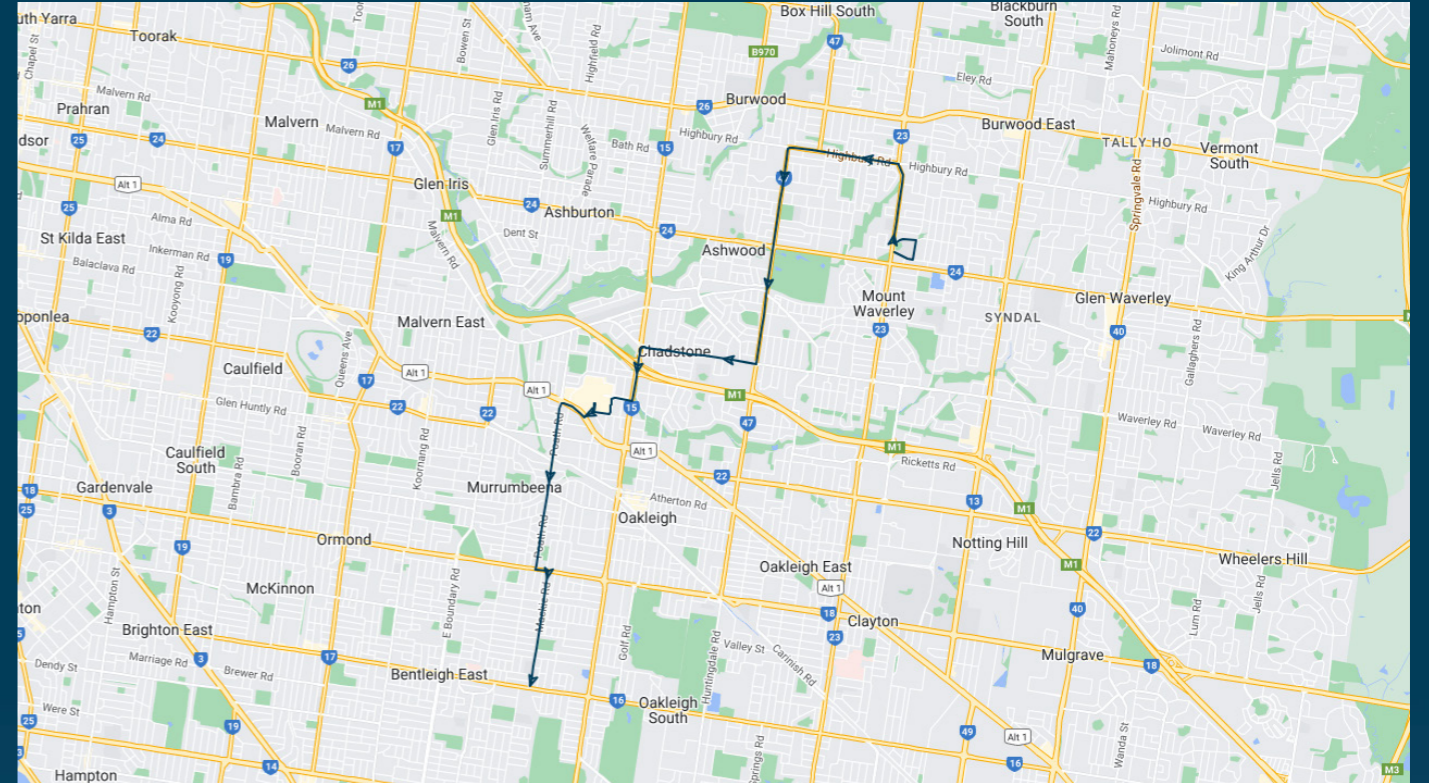

## Route: 1026 | Afternoon

Stop ID	Stop Name	Time	Stop ID	Stop Name	Time
11730	Mt Waverley Secondary College/Letche Rd	15:15	8142	North Rd/Poath Rd	15:51
8386	Mt Waverley Sec Col/Stephensons Rd	15:18	8143	North Rd/Mackie Rd	15:51
8387	Monomeith Cres/Stephensons Rd	15:19	8144	Goodrich St/Mackie Rd	15:51
8388	Eton St/Stephensons Rd	15:20	8145	Barrington St/Mackie Rd	15:51
8389	Highbury Rd/Stephensons Rd	15:21	8146	Brooks St/Mackie Rd	15:51
7118	Station Pl/Highbury Rd	15:24	8147	Mackie Rd Reserve/Mackie Rd	15:51
7119	Huntingdale Rd/Highbury Rd	15:25	8148	Garvey St/Mackie Rd	15:51
7120	Barlyn Rd/Huntingdale Rd	15:26	8149	Centre Rd/Mackie Rd	15:51
7121	Lynden Gr/Huntingdale Rd	15:27			
7122	Essex Heights Reserve/Huntingdale Rd	15:27			
7123	Outlook Rd/Huntingdale Rd	15:28			
7124	Fairview Rd/Huntingdale Rd	15:29			
7125	High Street Rd/Huntingdale Rd	15:30			
7126	Electra Ave/Huntingdale Rd	15:31			
7127	Jordanville Station/Huntingdale Rd	15:32			
7128	Imperial Ave/Huntingdale Rd	15:33			
7129	Melinga Cres/Huntingdale Rd	15:33			
7130	Nyrang St/Huntingdale Rd	15:34			
7131	Rosemary St/Waverley Rd	15:35			
7132	Bosco St/Waverley Rd	15:36			
7133	Hiscock St/Waverley Rd	15:36			
7134	Murphy St/Waverley Rd	15:37			
8134	Warrigal Rd/Waverley Rd	15:38			
47926	Chadstone SC	15:42			
8135	Maroo St/Poath Rd	15:45			
8136	Neerim Rd/Poath Rd	15:45			
8137	Hughesdale Station/96 Poath Rd	15:46			
8138	Freda St/Poath Rd	15:47			
8139	Kangaroo Rd/Poath Rd	15:48			
8140	Ellendale St/Poath Rd	15:49			
8141	George St/Poath Rd	15:50			

**Times listed are estimated times only, it is advised to arrive at your stop earlier than the listed time to avoid missing your bus.**

**You can also download the Ventura Tracker app to view real time bus locations of all services**

## Route: 1026 | Afternoon