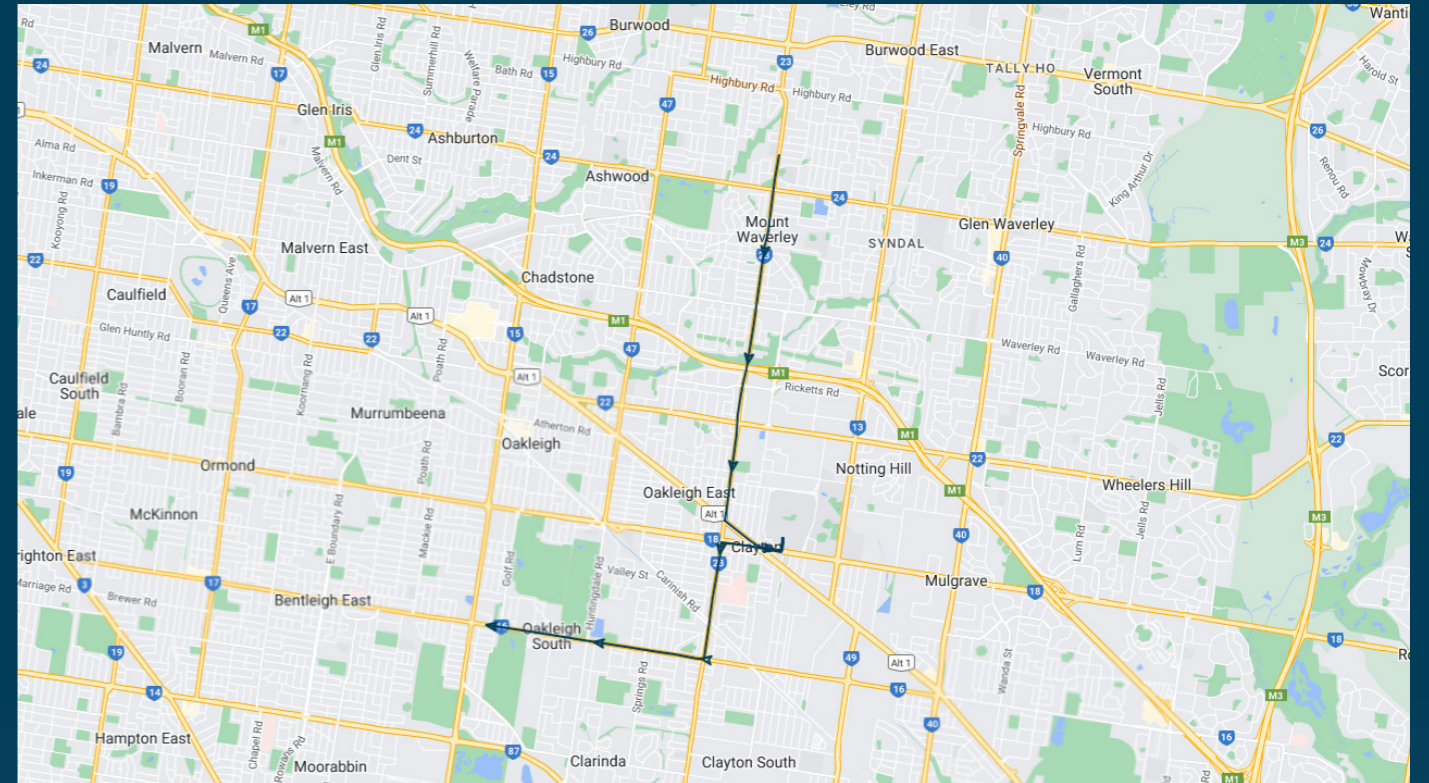

## Route: 1004 | Afternoon

Stop ID	Stop Name	Time	Stop ID	Stop Name	Time
6404	Marianne Way/Stephensons Rd	15:10	6485	Windsor Ave/Centre Rd	15:34
6406	High Street Rd/Stephensons Rd	15:10	6487	Carroll Rd/Centre Rd	15:35
6412	Albert St/Stephensons Rd	15:14	16209	Luntar Rd/Centre Rd	15:37
6413	Wagstaff St/Stephensons Rd	15:15			
6414	Birdie St/Stephensons Rd	15:15			
6415	Griffiths Ct/Stephensons Rd	15:16			
6416	Hardner Rd/Stephensons Rd	15:17			
6417	Bellerive Ave/Stephensons Rd	15:18			
6418	Ferntree Gully Rd/Clayton Rd	15:18			
6419	Fairland Ave/Clayton Rd	15:19			
6420	Strelden Ave/Clayton Rd	15:19			
6421	Bayview Ave/Clayton Rd	15:20			
6422	Boyd Ave/Clayton Rd	15:20			
6423	Woodside Ave/Clayton Rd	15:20			
6424	Princes Hwy/Clayton Rd	15:21			
19809	Monash University	15:24			
7093	Princes Hwy/North Rd	15:25			
6426	Myriong St/Clayton Rd	15:26			
6472	Hourigan Ave/Clayton Rd	15:27			
6473	Monash Specialist Centre/Clayton Rd	15:27			
15882	Monash Medical Centre/Clayton Rd	15:28			
6475	Clayton Railway Station/Clayton Rd	15:28			
6476	Clayton SC/Clayton Rd	15:29			
6477	Clayton Rd/Centre Rd	15:30			
6478	Knight St/Centre Rd	15:31			
6479	Jeanette St/Centre Rd	15:31			
6480	Springs Rd/Centre Rd	15:32			
6481	Elder St/Centre Rd	15:32			
6482	Eulinga Rd/Centre Rd	15:33			
6483	Crawford Rd/Centre Rd	15:33			
6484	Huntingdale Rd/Centre Rd	15:34			

**Times listed are estimated times only, it is advised to arrive at your stop earlier than the listed time to avoid missing your bus.**

**You can also download the Ventura Tracker app to view real time bus locations of all services**

## Route: 1004 | Afternoon

### TURN DIRECTIONS

Runs express to Waverley Rd/Stephensons Rd via Stephensons Rd, Cont Clayton Rd, Left Princes Hwy, Left Wellington Rd, Left into Monash Uni Bus Loop, Right Wellington Rd, Cont North Rd, Left Clayton Rd, Right Centre Rd to Luntar Rd