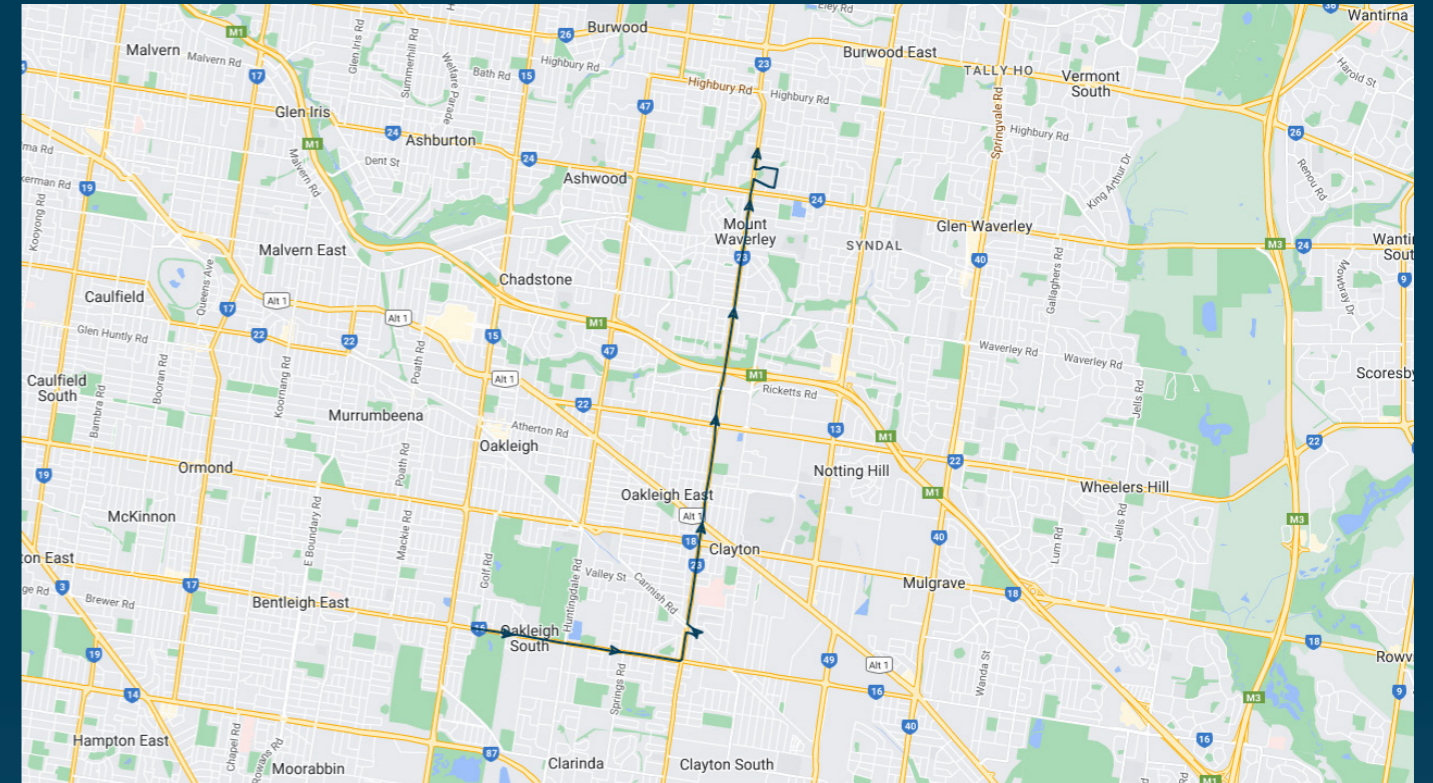

## Route: 1007 | Morning

Stop ID	Stop Name	Time	Stop ID	Stop Name	Time
17615	Luntar Rd/Centre Rd	07:43	8377	Wagstaff St/Stephensons Rd	08:05
8175	Bakers Rd/Centre Rd	07:43	8378	Albert St/Stephensons Rd	08:06
8176	Jacks Rd/Centre Rd	07:44	8379	Kemp Ave/Stephensons Rd	08:07
8177	Farm Rd/Centre Rd	07:45	8380	William St/Stephensons Rd	08:07
8178	Windsor Ave/Centre Rd	07:46	8381	Waverley Masonic Centre/Stephensons Rd	08:08
8179	Huntingdale Rd/Centre Rd	07:46	8382	Mt Waverley SC/Stephensons Rd	08:09
8180	Crawford Rd/Centre Rd	07:47	8383	Holskamp St/Stephensons Rd	08:10
8181	Elder St/Centre Rd	07:47	8384	White St/Stephensons Rd	08:10
8182	Melaleuca Dr/Centre Rd	07:48	8385	High Street Rd/Stephensons Rd	08:11
8183	Scotsburn Ave/Centre Rd	07:48	11730	Mt Waverley Secondary College/Letche Rd	08:11
8184	Eva St/Centre Rd	07:49	8386	Mt Waverley Sec Col/Stephensons Rd	08:13
8185	Knight St/Centre Rd	07:50			
8186	Clayton Rd/Centre Rd	07:51			
8187	Clayton SC/Clayton Rd	07:52			
51599	Clayton Station/Carinish Rd	07:53			
8188	Monash Surgical Private Hospital	07:54			
8189	Monash Medical Centre/Clayton Rd	07:54			
8190	Dixon St/Clayton Rd	07:55			
8191	Hourigan Ave/Clayton Rd	07:55			
8195	Princes Hwy/Clayton Rd	07:58			
8196	Woodside Ave/Clayton Rd	07:58			
8197	Boyd Ave/Clayton Rd	07:58			
8198	Stewart Rd/Clayton Rd	07:59			
8369	Streliden Ave/Clayton Rd	07:59			
8370	Fairland Ave/Clayton Rd	08:00			
8371	Berrima St/Clayton Rd	08:01			
8372	Ferntree Gully Rd/Clayton Rd	08:01			
8373	Bellerive Ave/Stephensons Rd	08:02			
8374	Catherine Ave/Stephensons Rd	08:03			
8375	Griffiths Ct/Stephensons Rd	08:04			
8376	Alison St/Stephensons Rd	08:05			

**Times listed are estimated times only, it is advised to arrive at your stop earlier than the listed time to avoid missing your bus.**

**You can also download the Ventura Tracker app to view real time bus locations of all services**

## Route: 1007 | Morning