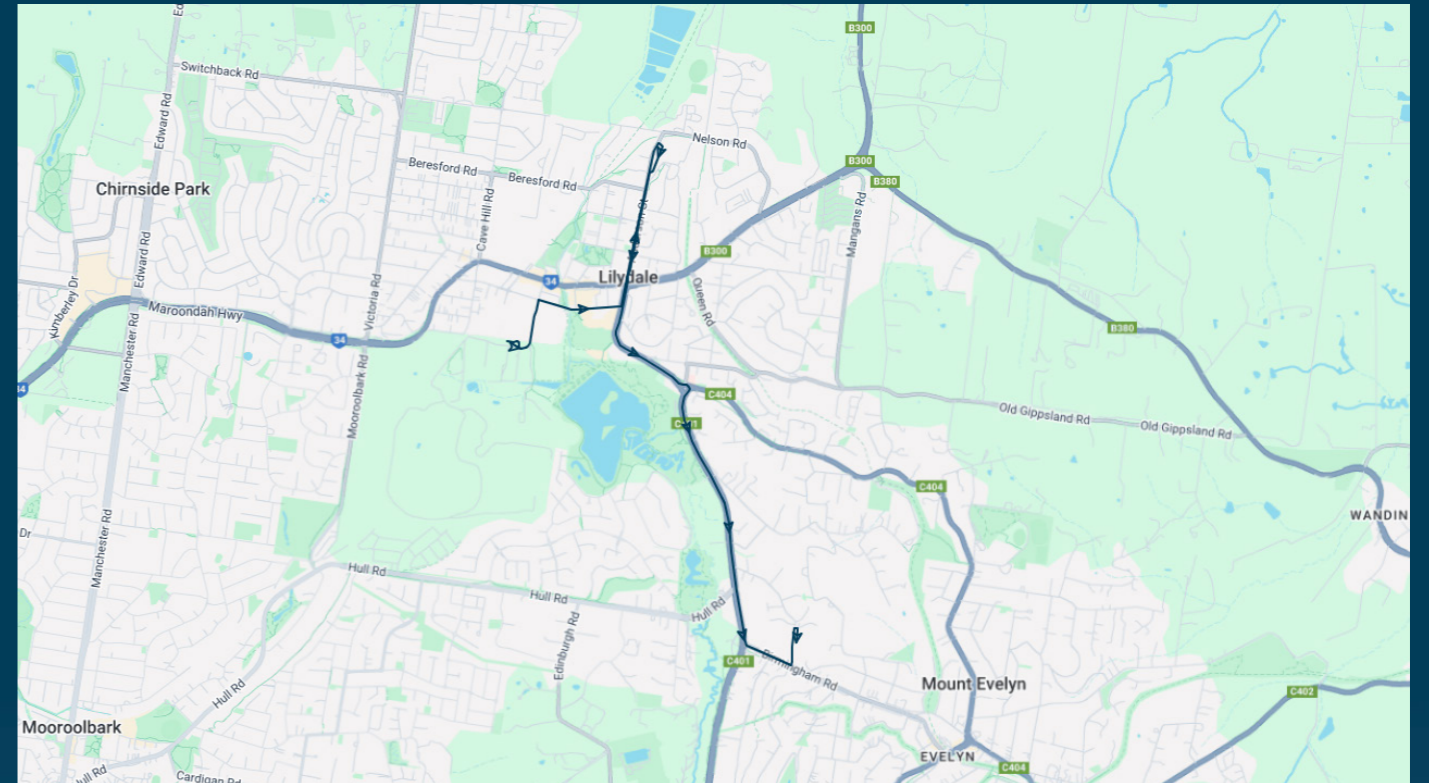

Mt Lilydale Mercy College

Route: 2579 | Afternoon

Stop ID	Stop Name	Time	Stop ID	Stop Name	Time
44542	Lilydale High School	15:20			
46241	Lilydale Marketplace/Hutchinson St	15:20			
40203	Maroondah Hwy/Anderson St	15:22			
44541	Mt Lilydale Mercy College	15:30			
12820	Gardiner St/Anderson St	15:30			
12819	The Eyrie/Anderson St	15:31			
12818	Maroondah Hwy/Anderson St	15:31			
40197	Cobden Cres/Anderson St	15:32			
40198	Old Gippsland Rd/Swansea Rd	15:33			
14533	Cashins Mill Pl/Swansea Rd	15:35			
14534	David Rd/Swansea Rd	15:35			
14535	Nicholson Cres/Swansea Rd	15:36			
44544	Birmingham Primary School	15:40			

Mt Lilydale Mercy College

Route: 2579 | Afternoon

TURN DIRECTIONS

Via Left Melba Ave, Left Hutchinson St, Right John St, Cont Hardy St, Left Anderson St, Right into Mt Lilydale Mercy College, Left Anderson St, Cont Swansea Rd, 2nd exit at roundabout, Left Birmingham Rd, Left Francis Cres, Right into Birmingham Primary School

To view our list of live tracked services, visit www.venturabus.com.au
Timetable Printed : 30 September 2024

Times listed are estimated times only, it is advised to arrive at your stop earlier than the listed time to avoid missing your bus.

You can also download the Ventura Tracker app to view real time bus locations of all services