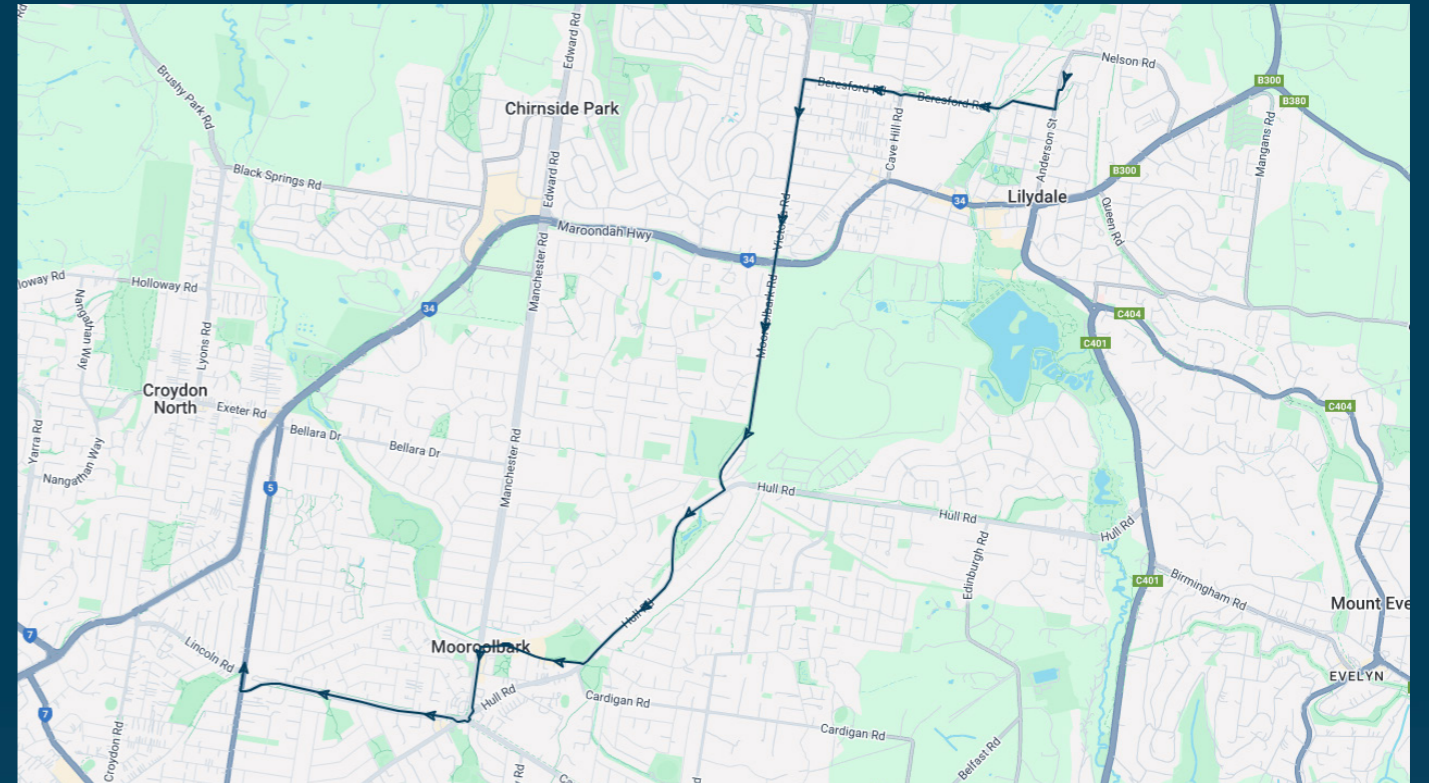

Mt Lilydale Mercy College

Route: 2589 | Afternoon

Stop ID	Stop Name	Time	Stop ID	Stop Name	Time
44541	Mt Lilydale Mercy College	15:35			
16670	Peden St/Victoria Rd	15:41			
12808	Greenslopes Dr/Hull Rd	15:52			
12807	Mark St/Hull Rd	15:53			
12806	Mooroolbark CFA/Hull Rd	15:54			
12805	Mooroolbark Community Centre/Brice Ave	15:55			
21294	Mooroolbark Station	15:57			
moliv	Mount View Pde/Lincoln Rd	16:03			
13450	Monkami Training Centre/Dorset Rd	16:05			

Mt Lilydale Mercy College

Route: 2589 | Afternoon

TURN DIRECTIONS

Via Left Anderson St, Right Gardiner St, Cont Beresford Rd, Left Victoria Rd, Cont Mooroolbark Rd, Right Hull Rd, Right Brice Ave, Right into Mooroolbark Station, Right Brice Ave, Left Manchester Rd, Right Lincoln Rd, Right Dorset Rd to Monkami Training Centre

To view our list of live tracked services, visit www.venturabus.com.au
Timetable Printed : 22 October 2024

Times listed are estimated times only, it is advised to arrive at your stop earlier than the listed time to avoid missing your bus.

You can also download the Ventura Tracker app to view real time bus locations of all services