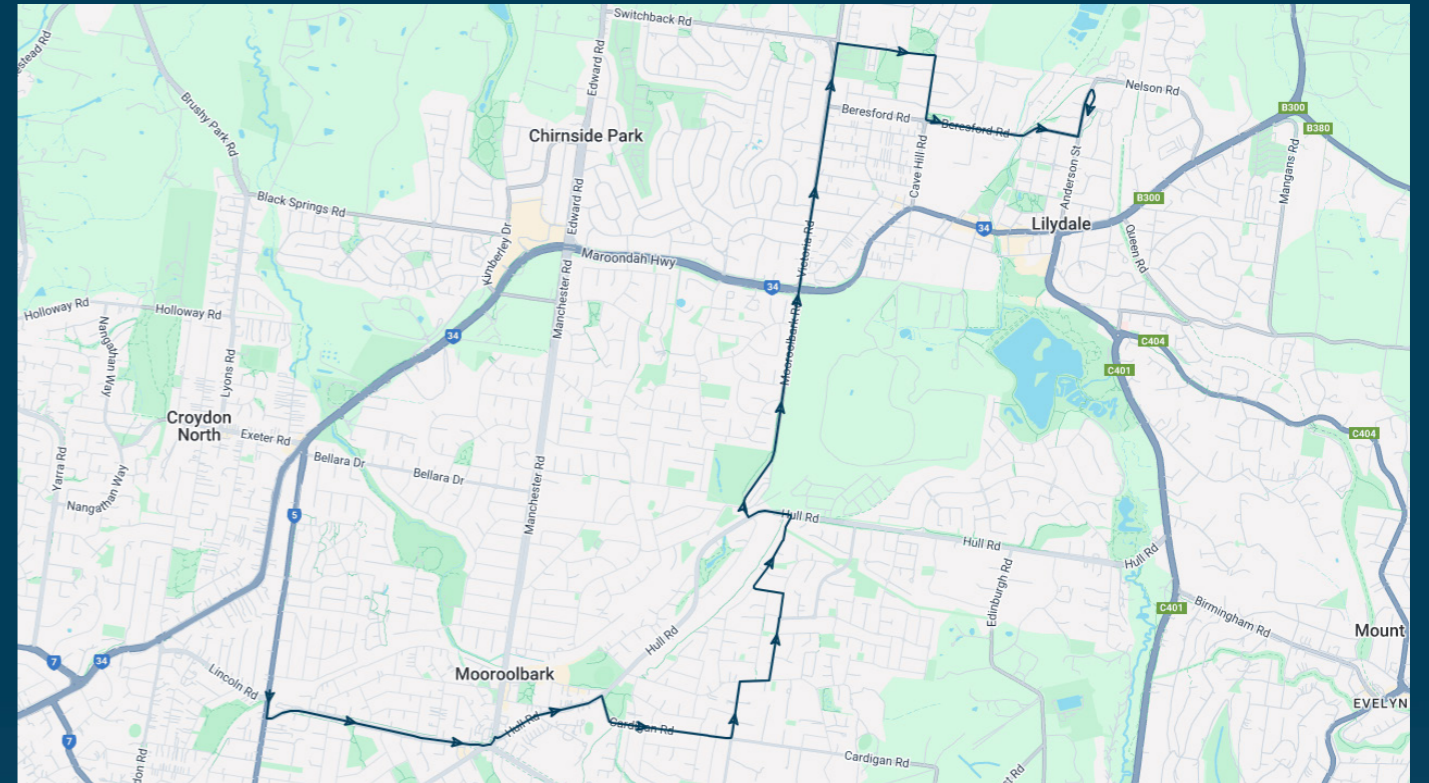

Mt Lilydale Mercy College

Route: 2574 | Morning

Stop ID	Stop Name	Time	Stop ID	Stop Name	Time
13394	Lincoln (before) Rd/Dorset Rd	08:05			
ablie	Abraham Dr/Lincoln Rd	08:06			
chhue	Charles St/Hull Rd	08:07			
44562	St Peter Julian Eymard Primary School	08:10			
pehue	Percy Cl/Hull Rd	08:11			
16612	Cardigan Rd/Pembroke Rd	08:13			
tabln	7 Blackburn Rd	08:15			
15696	May Rd/Blackburn Rd	08:16			
23527	Grace Ave/Carronvale Rd	08:17			
16609	Mooroolbark Rd/Hull Rd	08:19			
chmon	Churchill Dr/Mooroolbark Rd	08:20			
akvin	Akarana Rd/Victoria Rd	08:21			
46587	Lilydale West Primary School/Victoria Rd	08:25			
23523	Peden St/Victoria Rd	08:26			
44540	Lilydale Heights College	08:30			
22140	Crestway/Cave Hill Rd	08:30			
22138	Willmette Ct/Cave Hill Rd	08:31			
44541	Mt Lilydale Mercy College	08:35			

Mt Lilydale Mercy College

Route: 2574 | Morning

TURN DIRECTIONS

Via Dorset Rd, Left Lincoln Rd, Cont Hull Rd, Right Cardigan Rd, Left Pembroke Rd, Righ Taylor Rd, Left Blackburn Rd, Left Jillian St, Right Carronvale Rd, Left Hull Rd, Right Mooroolbark Rd, Cont Victoria Rd, Right Nelson Rd, Left into Lilydale Heights College, Left Nelson Rd, Right Cave Hill Rd, Left Beresford Rd, Cont Gardiner St, Left Anderson St, Right into Mt Lilydale Mercy College