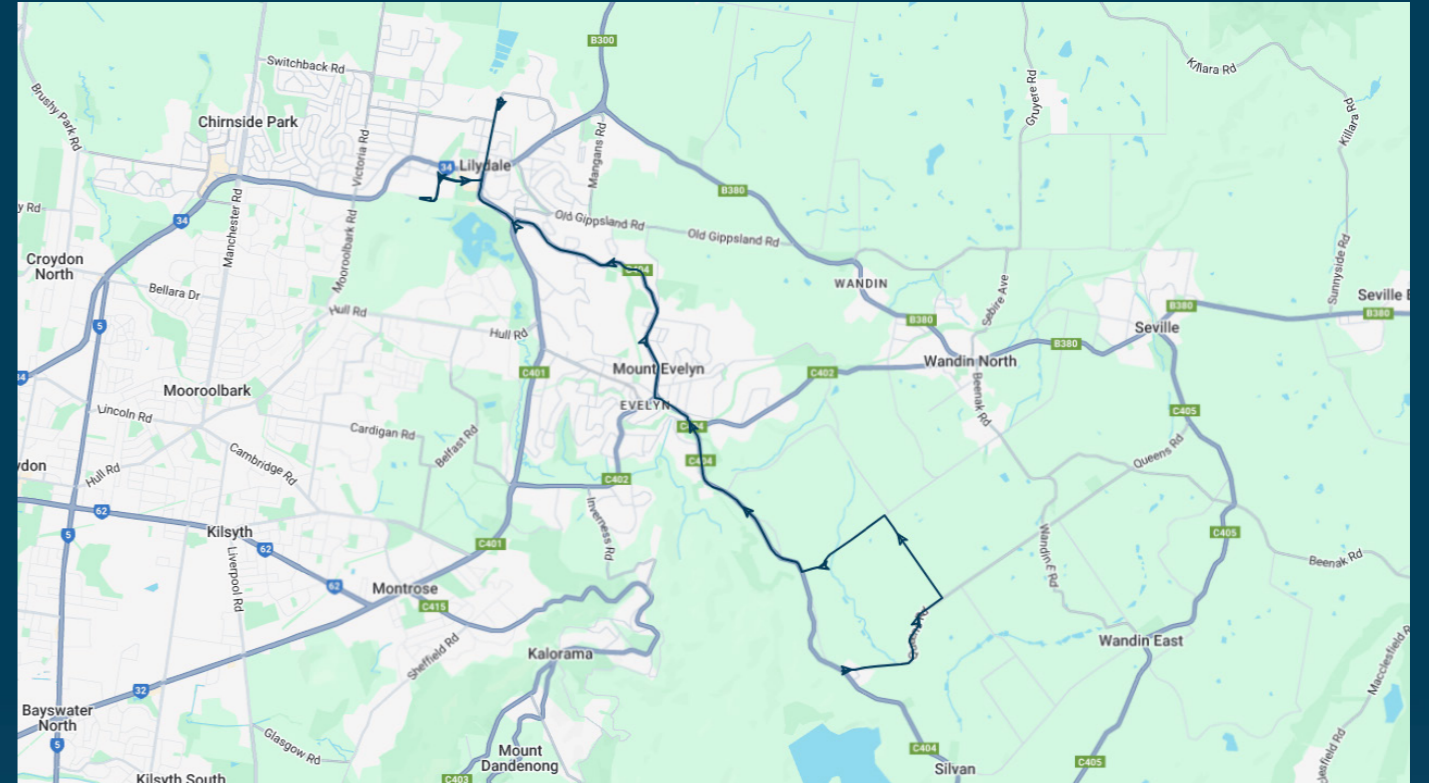

Mt Lilydale Mercy College

Route: 5225 (SBSC) | Morning

Stop ID	Stop Name	Time	Stop ID	Stop Name	Time
14555	Queens Rd/Monbulk Rd	07:45			
	Channel Rd/Queens Rd	07:46			
	171 Queens Rd	07:47			
	Queens Rd/Lewis Rd	07:48			
	Hunter Rd/Lewis Rd	07:49			
14684	Margaret Rd/Monbulk Rd	07:52			
23383	Oasis Camp/Monbulk Rd	07:53			
14686	Aqueduct Rd/Monbulk Rd	07:54			
14687	Joy Ave/Monbulk Rd	07:55			
14587	Birmingham Rd/Hereford Rd	08:00			
44542	Lilydale High School	08:07			
44541	Mt Lilydale Mercy College	08:15			

Mt Lilydale Mercy College

Route: 5225 (SBSC) | Morning

TURN DIRECTIONS

Via Left Queens Rd, Left Lewis Rd, Left Hunter Rd, Right Monbulk Rd, Left Hereford Rd, Right Swansea Rd, Left Hardy St, Cont John St, Left Hutchinson St, Right Melba Ave into Lilydale High School, Left Melba Ave, Left Hutchinson St, Right John St, Cont Hardy St, Left Anderson Rd, Right into Mt Lilydale Mercy College

To view our list of live tracked services, visit www.venturabus.com.au

Timetable Printed : 30 September 2024

Times listed are estimated times only, it is advised to arrive at your stop earlier than the listed time to avoid missing your bus.

You can also download the Ventura Tracker app to view real time bus locations of all services