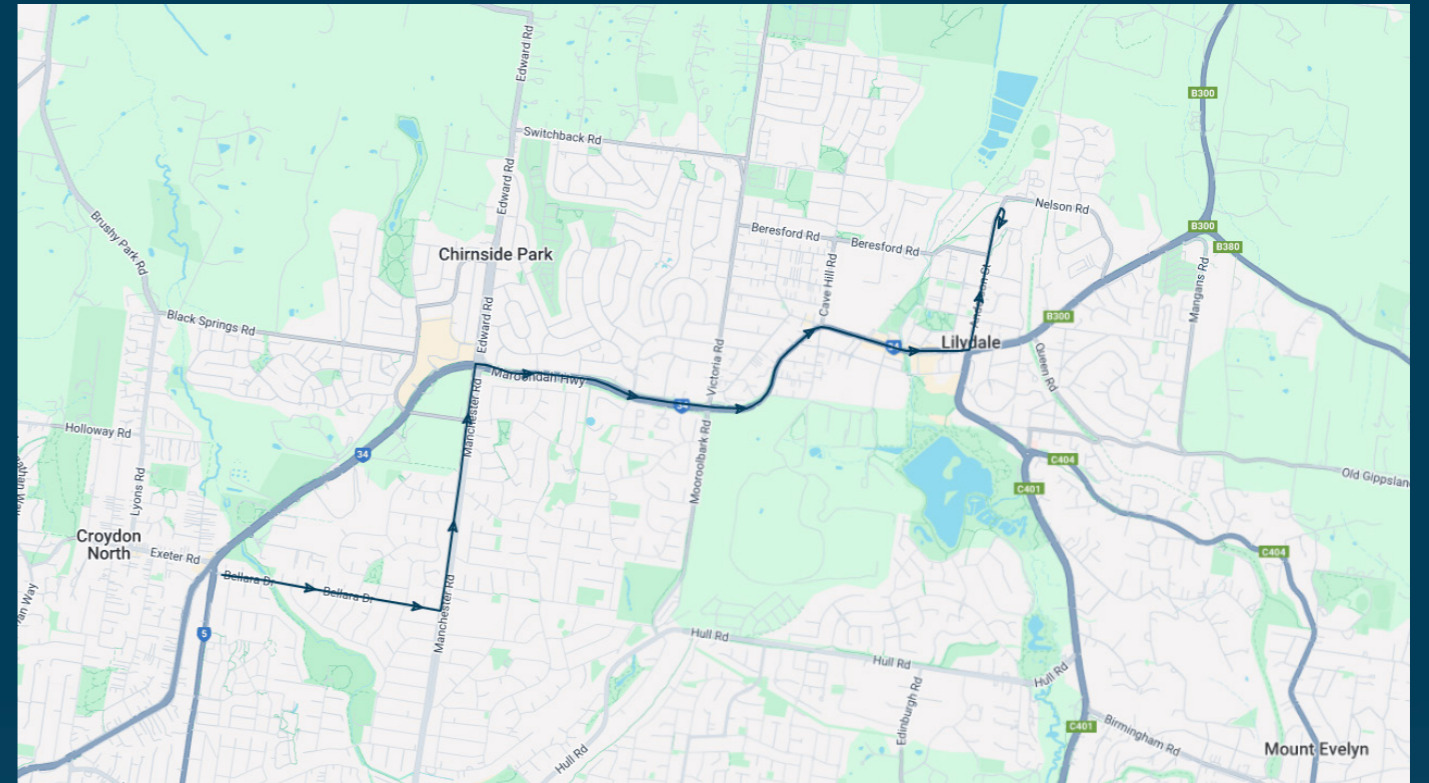

Mt Lilydale Mercy College

Route: 2604 | Morning

Stop ID	Stop Name	Time	Stop ID	Stop Name	Time
13445	Karnak Ct/Bellara Dr	08:20			
13444	Brushy Creek Trail/Bellara Dr	08:20			
13443	Kiama Ct/Bellara Dr	08:21			
13442	Monomeith St/Bellara Dr	08:22			
13441	Highview Dr/Bellara Dr	08:22			
13440	Sheridan Ave/Manchester Rd	08:23			
13439	Erskine Rdge/Manchester Rd	08:24			
13438	Savanna Dr/Manchester Rd	08:25			
13437	Fletcher Rd/Manchester Rd	08:25			
7567	Sheppards Ln/Maroondah Hwy	08:28			
7566	Rolling Hills PS/Maroondah Hwy	08:29			
7565	Victoria Rd/Maroondah Hwy	08:31			
7564	Albert Hill Rd/Maroondah Hwy	08:33			
7881	Castella St/Maroondah Hwy	08:36			
44541	Mt Lilydale Mercy College	08:40			

Mt Lilydale Mercy College

Route: 2604 | Morning