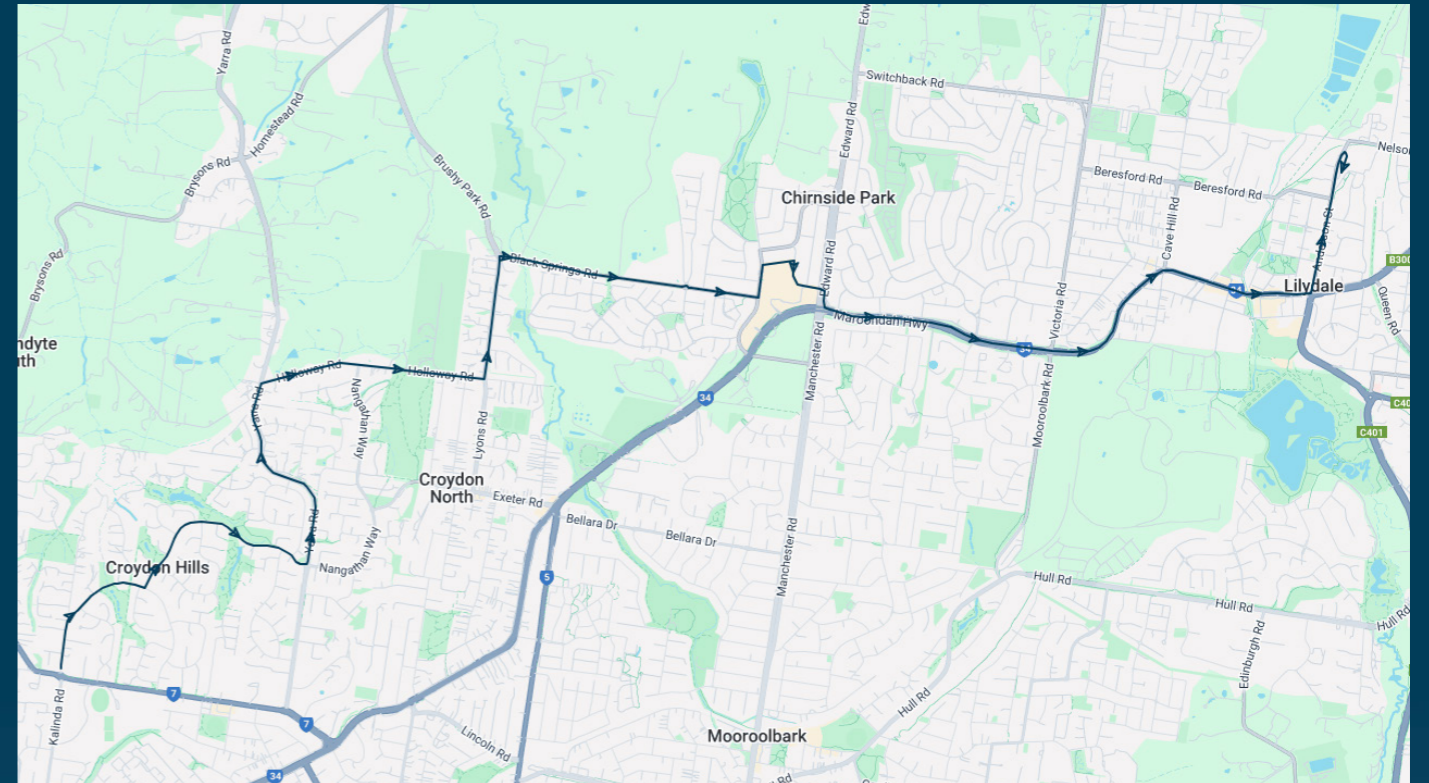

Mt Lilydale Mercy College

Route: 2653 | Morning

Stop ID	Stop Name	Time	Stop ID	Stop Name	Time
8504	Warranwood Rd/Bemboka Rd	08:10			
8505	Berrywood Walk/Bemboka Rd	08:10			
8506	Wardlow Ct/Narr-maen Dr	08:11			
macre	Mari Tce/Croydon Hills Dr	08:12			
yacre	Yarra Rd/Croydon Hills Dr	08:12			
12277	Layfield St/Yarra Rd	08:14			
12276	Charles Smith Dr/Yarra Rd	08:14			
14395	Roymar Ct/Brushy Park Rd	08:17			
15760	Birch Rd/Brushy Park Rd	08:17			
11445	Brushy Park Rd/Black Springs Rd	08:18			
46235	Yarraridge Dr/Black Springs Rd	08:20			
11441	Kimberley Dr/Black Springs Rd	08:20			
7567	Sheppards Lane/Maroondah Hwy	08:22			
7566	Rolling Hills PS/Maroondah Hwy	08:23			
7565	Victoria Rd/Maroondah Hwy	08:24			
7564	Albert Hill Rd/Maroondah Hwy	08:26			
7881	Castella St/Maroondah Hwy	08:27			
44541	Mt Lilydale Mercy College	08:30			

Mt Lilydale Mercy College

Route: 2653 | Morning