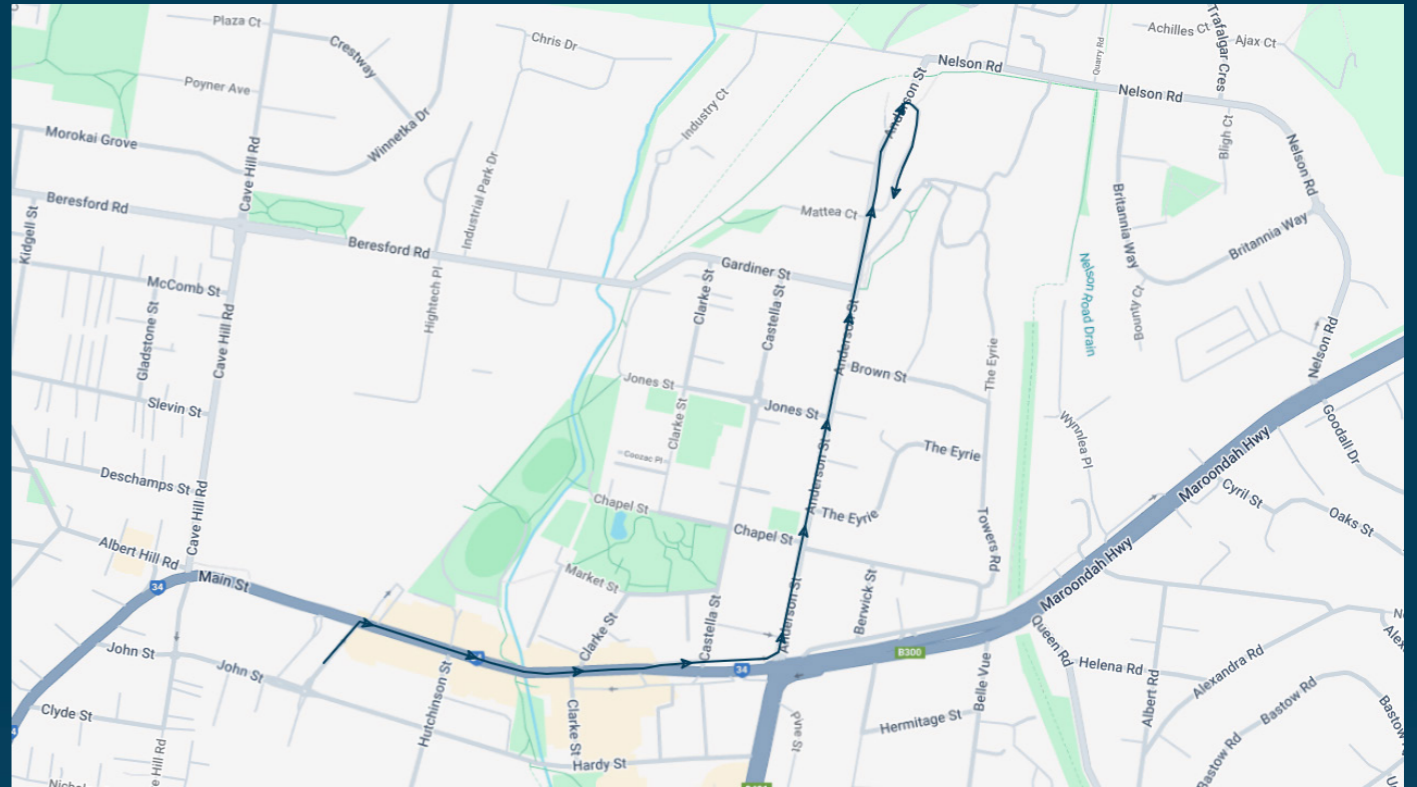

Mt Lilydale Mercy College

Route: 2599 | Morning

Stop ID	Stop Name	Time	Stop ID	Stop Name	Time
28197	Lilydale Station - Bay G	08:32			
44541	Mt Lilydale Mercy College	08:38			

Times listed are estimated times only, it is advised to arrive at your stop earlier than the listed time to avoid missing your bus.

You can also download the Ventura Tracker app to view real time bus locations of all services

Mt Lilydale Mercy College

Route: 2599 | Morning