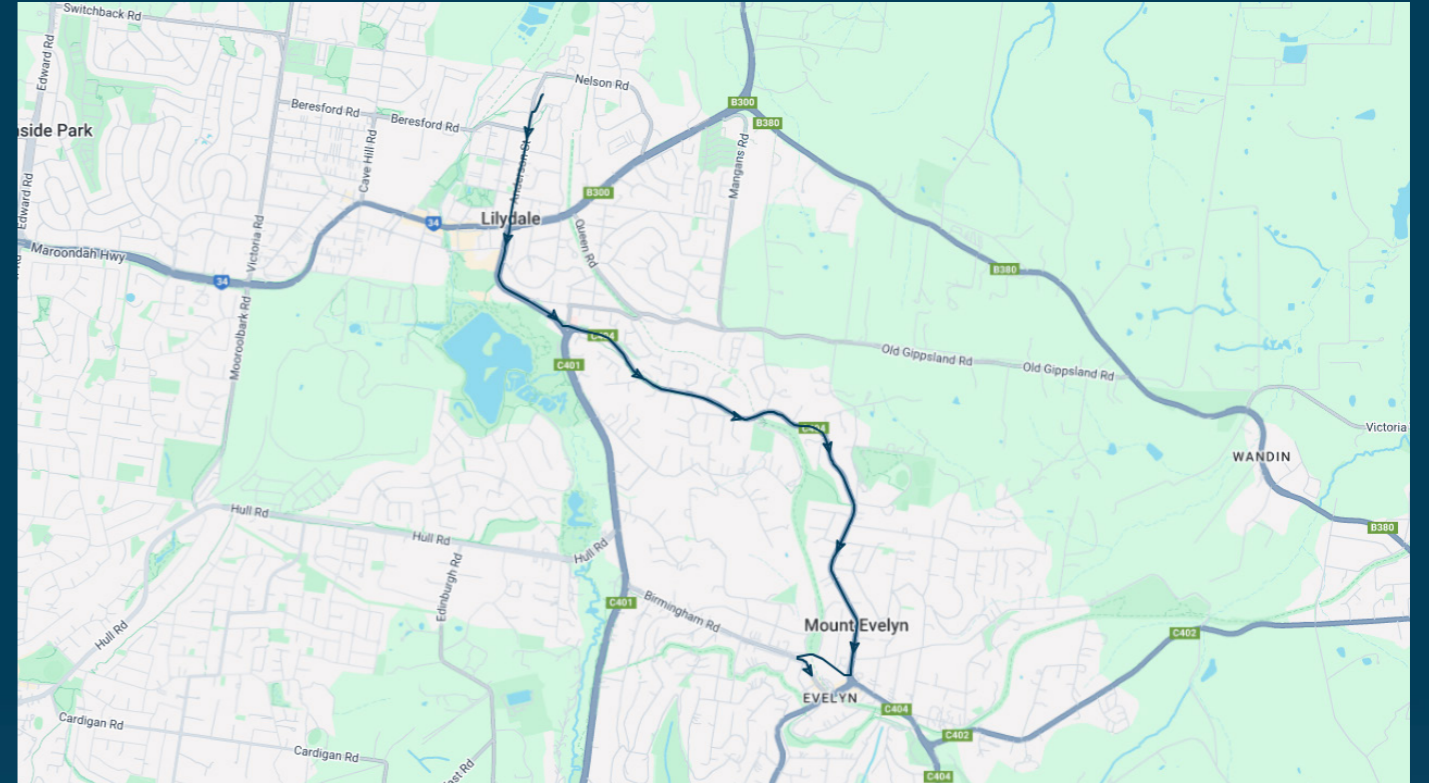

Mt Lilydale Mercy College

Route: 5226 (SBSC) | Afternoon

Stop ID	Stop Name	Time	Stop ID	Stop Name	Time
44541	Mt Lilydale Mercy College	15:25			
14710	Kookaburra Ln/Hereford Rd	15:33			
22040	Fernhill Rd/Hereford Rd	15:35			
22044	Birmingham Rd/Hereford Rd	15:38			
22045	Birmingham Rd/Wray Cres	15:40			

Mt Lilydale Mercy College

Route: 5226 (SBSC) | Afternoon