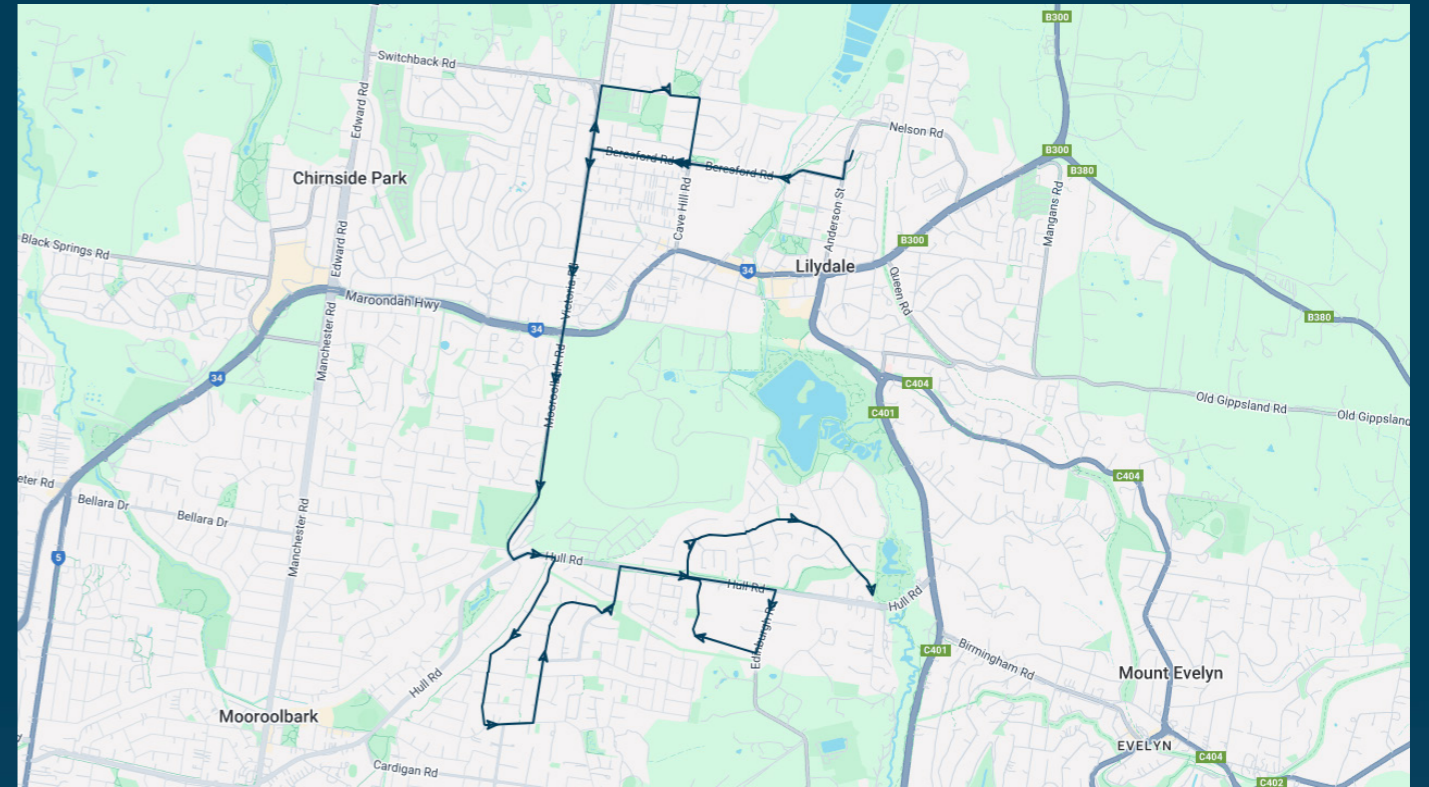

Mt Lilydale Mercy College

Route: 2593 | Afternoon

Stop ID	Stop Name	Time	Stop ID	Stop Name	Time
44541	Mt Lilydale Mercy College	15:30			
44540	Lilydale Heights College	15:36			
22140	Crestway/Cave Hill Rd	15:36			
22138	Willmette Ct/Cave Hill Rd	15:36			
16670	Peden St/Victoria Rd	15:39			
46592	Lilydale West Primary School/Victoria Rd	15:40			
15694	Mooroolbark Rd/Hull Rd	15:45			
15695	Grace Ave/Carronvale Rd	15:46			
tabln	7 Blackburn Rd	15:47			
15696	May Rd/Blackburn Rd	15:50			
12868	Blue Ridge Dr/Hull Rd	15:53			
12869	Peppertree Way/Lakeview Dr	16:00			
12870	126 Lakeview Dr	16:00			
12871	Pinnacle Rise/Lakeview Dr	16:00			
12872	Bella Vista Way/Lakeview Dr	16:00			
12873	Josie Ct/Lakeview Dr	16:00			
12874	Hull Road Wetlands/Lakeview Dr	16:00			

Mt Lilydale Mercy College

Route: 2593 | Afternoon