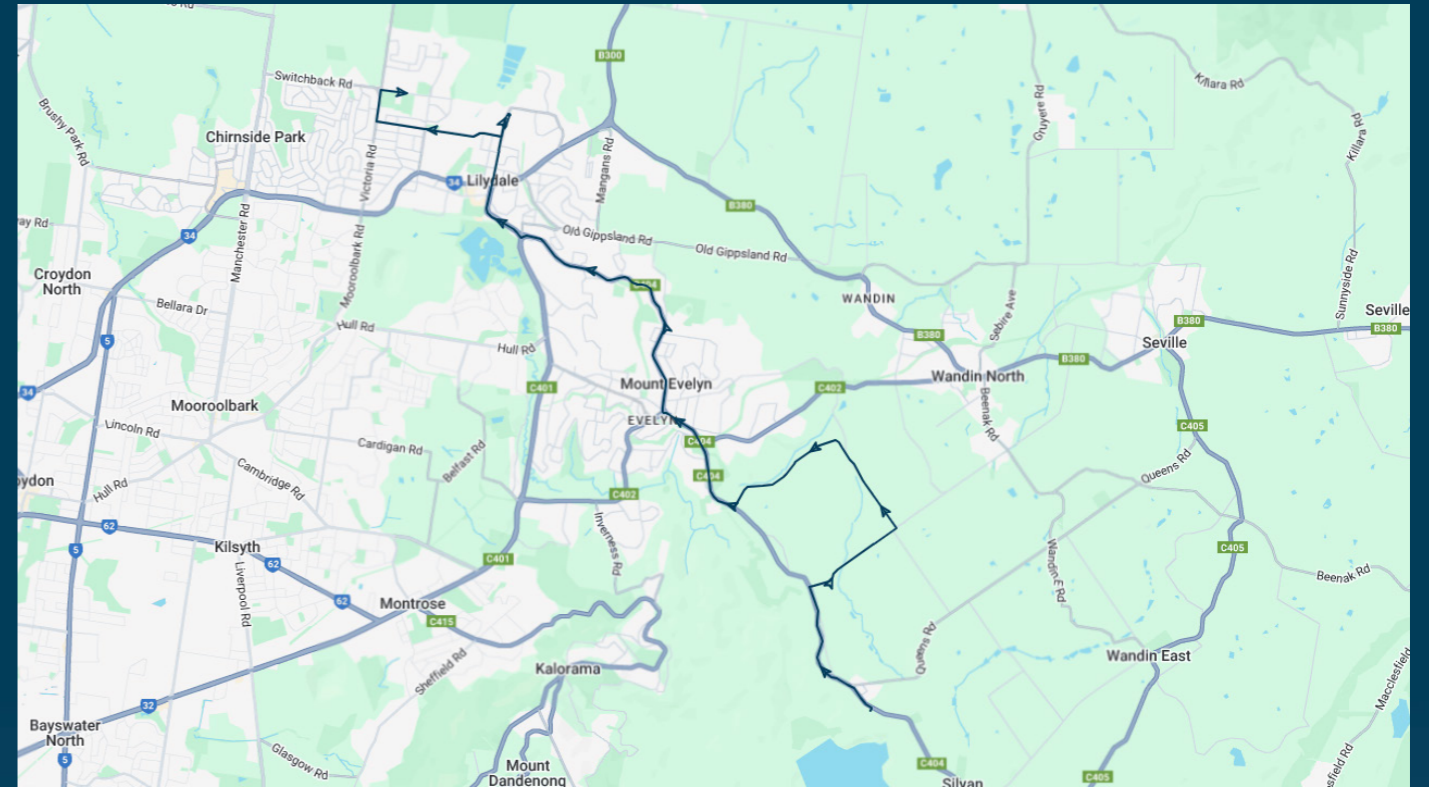

Mt Lilydale Mercy College

Route: 5224 (SBSC) | Morning

Stop ID	Stop Name	Time	Stop ID	Stop Name	Time
	Silvan CFA/Stonyford Rd	07:55			
14681	Henderson Hill Ave/Monbulk Rd	07:55			
14682	Rhonda Rd/Monbulk Rd	07:55			
14683	Hunter Rd/Monbulk Rd	07:56			
	Berry Rd/Hunter Rd	07:56			
	Hunter Rd/McKillop Rd	07:57			
	48 McKillop Rd	07:57			
23383	Oasis Camp/Monbulk Rd	07:58			
14686	Aqueduct Ave/Monbulk Rd	07:58			
14687	Joy Ave/Monbulk Rd	07:59			
14587	Birmingham Rd/Hereford Rd	08:05			
	Fernhill Rd/Hereford Rd	08:05			
44541	Mt Lilydale Mercy College	08:10			
44540	Lilydale Heights College	08:15			

Mt Lilydale Mercy College

Route: 5224 (SBSC) | Morning

TURN DIRECTIONS

Via Left Monbulk Rd, Right Hunter Rd, Left McKillop Rd, Right Monbulk Rd, Right Hereford Rd, Right Swansea Rd, Cont Anderson St, Right into Mt Lilydale Mercy College, Left Anderson St, Right Gardiner St, Cont Beresford St, Right Victoria Rd, Right Nelson Rd, Left into Lilydale Heights College

To view our list of live tracked services, visit www.venturabus.com.au
Timetable Printed : 30 September 2024

Times listed are estimated times only, it is advised to arrive at your stop earlier than the listed time to avoid missing your bus.

You can also download the Ventura Tracker app to view real time bus locations of all services

GET IT ON Google Play
Download on the App Store