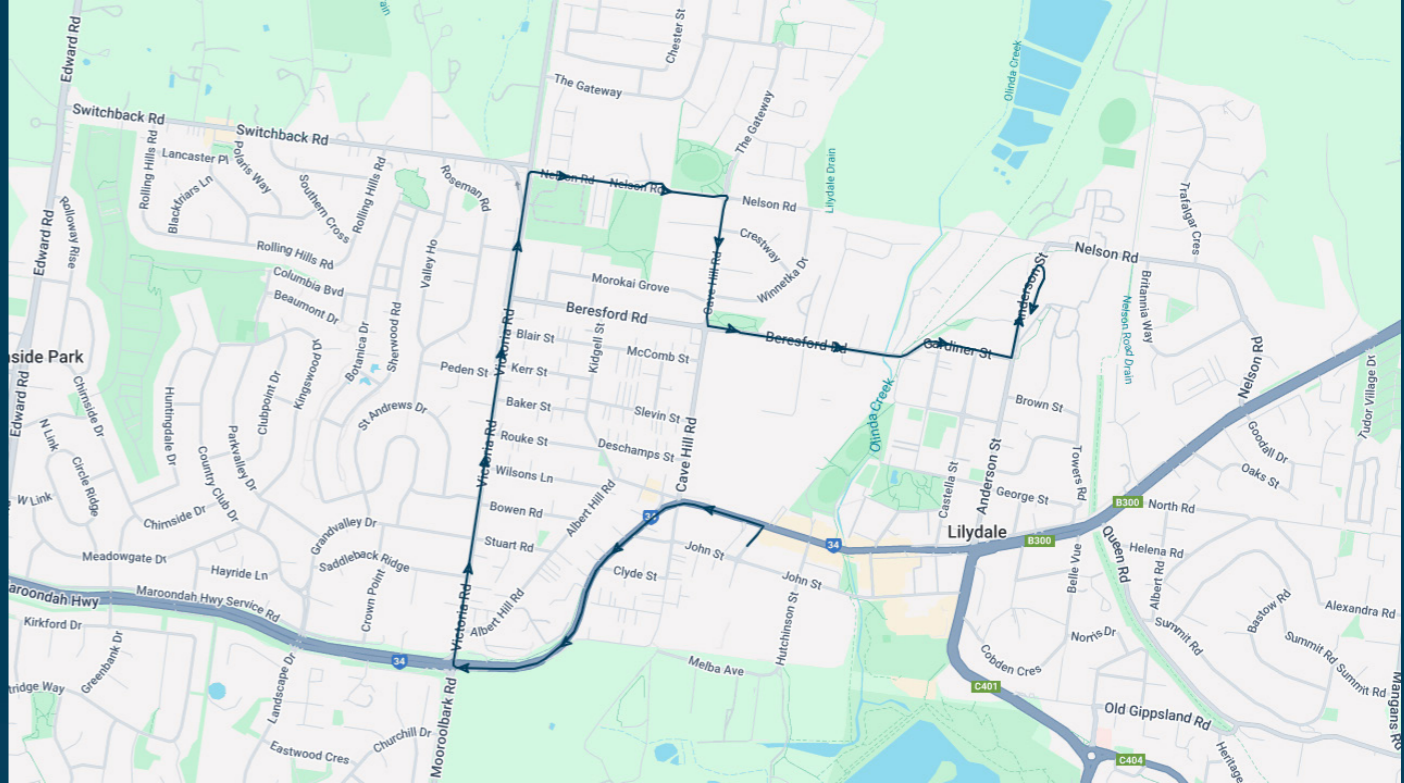

Mt Lilydale Mercy College

Route: 2596 | Morning

Stop ID	Stop Name	Time	Stop ID	Stop Name	Time
28197	Lilydale Station - Bay G	08:35			
7443	John St/Maroonah Hwy	08:36			
23523	Peden St/Victoria Rd	08:39			
44540	Lilydale Heights College	08:41			
22140	Crestway/Cave Hill Rd	08:42			
22138	Willmette Ct/Cave Hill Rd	08:42			
44541	Mt Lilydale Mercy College	08:49			

Mt Lilydale Mercy College

Route: 2596 | Morning