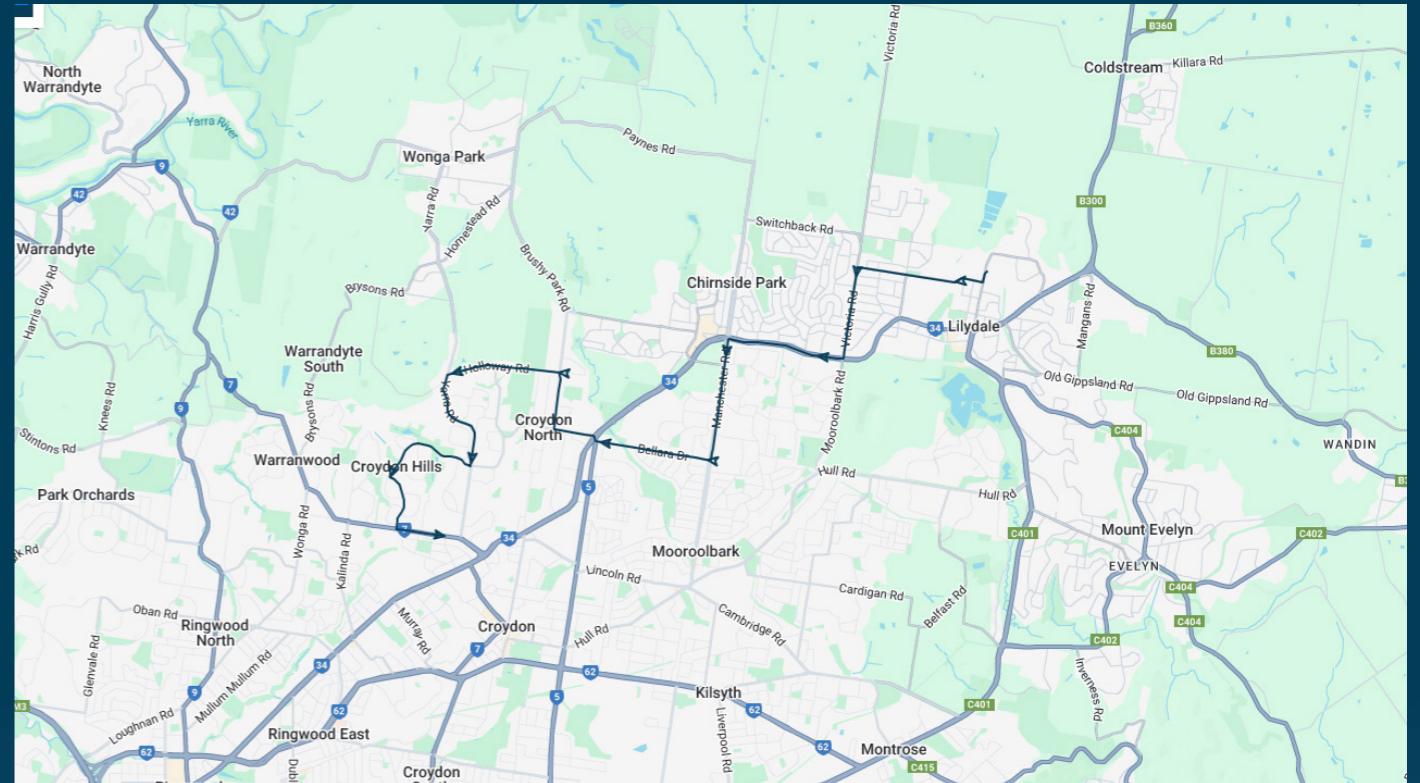

Mt Lilydale Mercy College

Route: 2582 | Afternoon

Stop ID	Stop Name	Time	Stop ID	Stop Name	Time
44541	Mt Lilydale Mercy College	15:26			
16670	Peden St/Victoria Rd	15:29			
7444	Mooroolbark Rd/Maroondah Hwy	15:31			
7445	Landscape Dr/Maroondah Hwy	15:32			
7446	Dress Circle Lane/Maroondah Hwy	15:33			
13380	Partridge Way/Manchester Rd	15:34			
13381	Batterbee Dr/Manchester Rd	15:35			
13382	Erskine Rdge/Manchester Rd	15:35			
13384	Numeralla St/Bellara Dr	15:37			
13385	Monomeith St/Bellara Dr	15:37			
13386	Kiama Ct/Bellara Dr	15:38			
13387	Brushy Creek Trail/Bellara Dr	15:38			
13388	Nareen Ct/Bellara Dr	15:39			
46562	Maroondah Hwy/Exeter Rd	15:39			
14399	Exeter Rd/Lyons Rd	15:40			
14398	Turkeith Cres/Lyons Rd	15:40			
14397	Griff Hunt Reserve/52 Lyons Rd	15:41			
14396	Holloway Rd/Lyons Rd	15:41			
14370	Charles Smith Dr/Yarra Rd	15:45			
14371	Mckerral Pl/Yarra Rd	15:45			
iacrw	Langdale Dr/Croydon Hill Dr	15:47			
macrw	Mari Tce/Croydon Hills Dr	15:48			
8507	Croydon Hills Dr/Narr-maen Dr	15:50			
8508	Angelica Cres/Narr-maen Dr	15:50			
8627	Peachwood Pl/Narr-maen Dr	15:51			
8628	Narr-maen Dr/Plymouth Rd	15:51			
8629	McAdam Sq/Plymouth Rd	15:52			
10160	Luther College/Plymouth Rd	15:53			

Times listed are estimated times only, it is advised to arrive at your stop earlier than the listed time to avoid missing your bus.

You can also download the Ventura Tracker app to view real time bus locations of all services

Mt Lilydale Mercy College

Route: 2582 | Afternoon