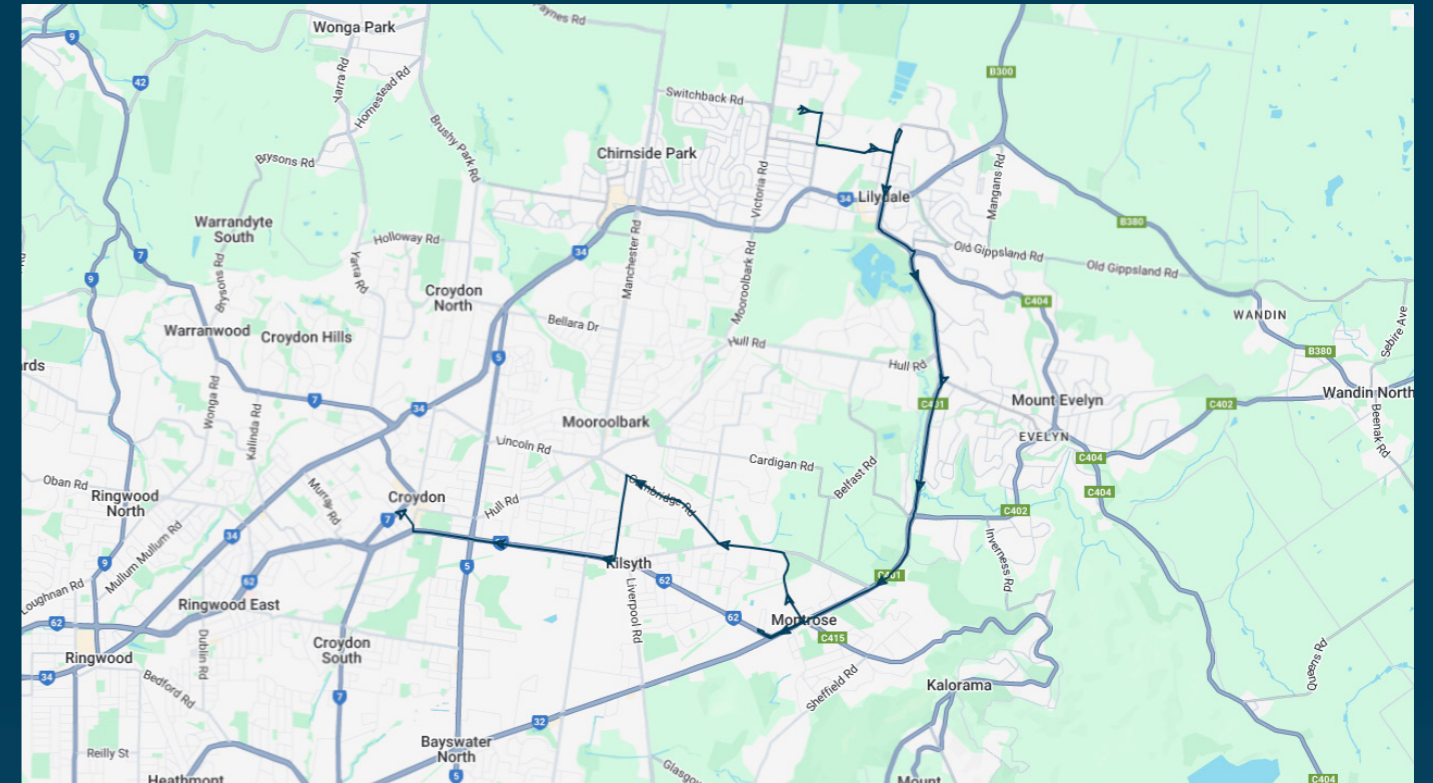

Times listed are estimated times only, it is advised to arrive at your stop earlier than the listed time to avoid missing your bus.

You can also download the Ventura Tracker app to view real time bus locations of all services

Mt Lilydale Mercy College

Route: 3401 | Afternoon

TURN DIRECTIONS

Via Left Nelson Rd, Right Cave Hill Rd, Left Beresford Rd, Cont Gardiner St, Left Anderson St, Right into Mt Lilydale Mercy College, Left Anderson St, Cont Swansea Rd, 3rd exit at roundabout, Cont Leith Rd, Cont Mt Dandenong Rd, Right Mt Dandenong Rd, u-turn into Mt Dandenong Rd service road, Left Mt Dandenong Rd, Veer Left Mt Dandenong Rd, Left Montrose Rd, Left Cambridge Rd, 2nd exit at roundabout, Left Hawthory Rd, Right Mt Dandenong Rd, Right Main St, Left Devon St, Right into Croydon Station

To view our list of live tracked services, visit www.venturabus.com.au

Timetable Printed : 30 September 2024