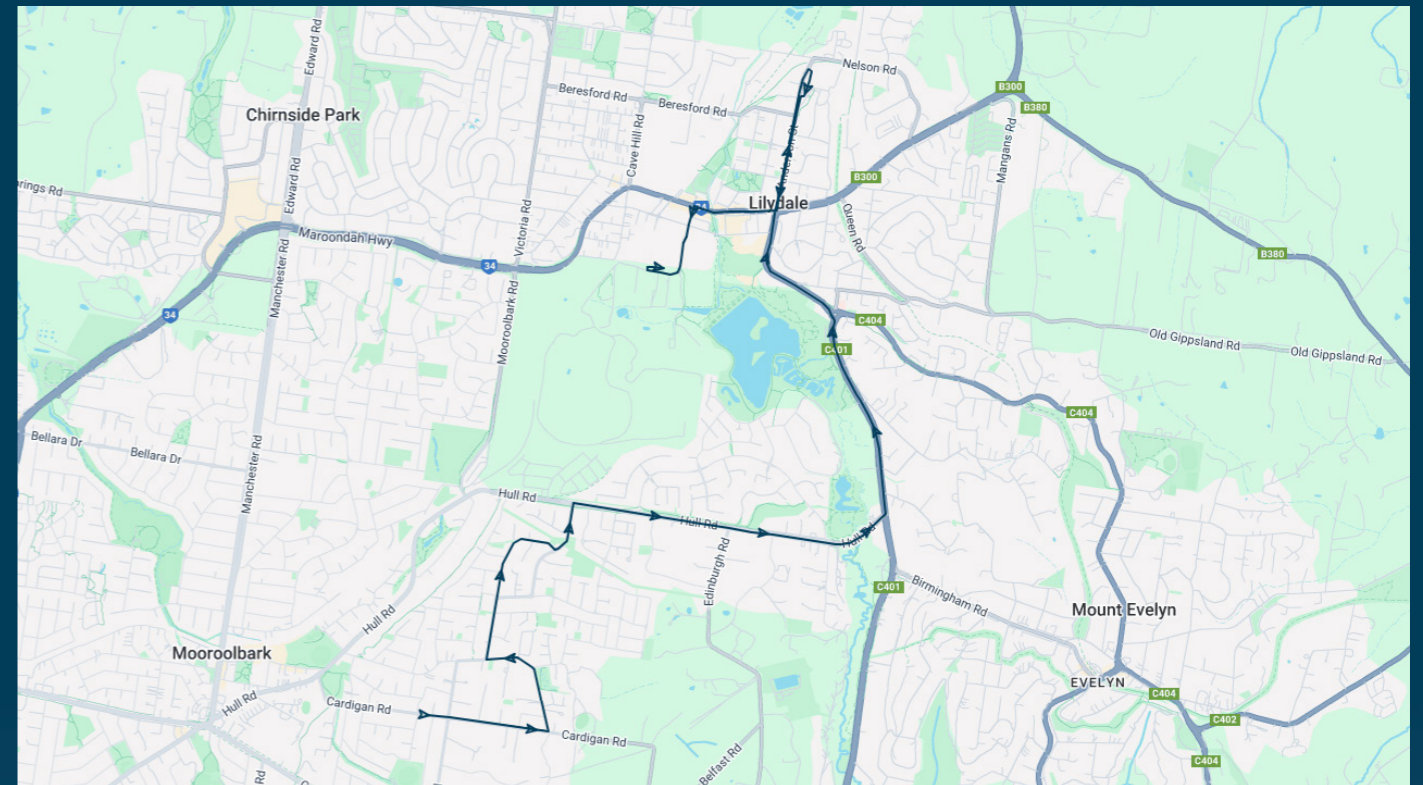

Mt Lilydale Mercy College

Route: 2658 | Morning

Stop ID	Stop Name	Time	Stop ID	Stop Name	Time
49434	Pembroke Rd/Cardigan Rd	07:42			
44563	Mooroolbark East Primary School	07:42			
15696	May Rd/Blackburn Rd	07:44			
12868	Blue Ridge Dr/Hull Rd	07:48			
12875	Charles Rd/Hull Rd	07:53			
14701	Hull Rd/Swansea Rd	07:53			
14702	Nicholson Cres/Swansea Rd	07:54			
14703	Arkarana Rd/Swansea Rd	07:55			
14704	Lillydale Lake Entrance/Swansea Rd	07:55			
40203	Maroondah Hwy/Anderson St	07:57			
44541	Mt Lilydale Mercy College	08:00			
12820	Gardiner St/Anderson St	08:00			
12819	The Eyrie/Anderson St	08:01			
12818	Maroondah Hwy/Anderson St	08:01			
22154	Lilydale Post Office/Maroondah Hwy	08:02			
12817	Lilydale Marketplace/Hutchinson St	08:04			
44542	Lilydale High School	08:05			

Mt Lilydale Mercy College

Route: 2658 | Morning

TURN DIRECTIONS

Via Cardigan Rd, Left Taylor Rd, Right Blackburn Rd, Left Summerhill Park Dr, Right Hull Rd, Left Swansea Rd, 1st exit at roundabout, Cont Anderson St, Right into Mt Lilydale Mercy College, Left Anderson St, Right Maroondah Hwy, Left Hutchinson St, Right Melba Ave, Right into Lilydale High School

To view our list of live tracked services, visit www.venturabus.com.au
Timetable Printed : 30 September 2024

Times listed are estimated times only, it is advised to arrive at your stop earlier than the listed time to avoid missing your bus.

You can also download the Ventura Tracker app to view real time bus locations of all services