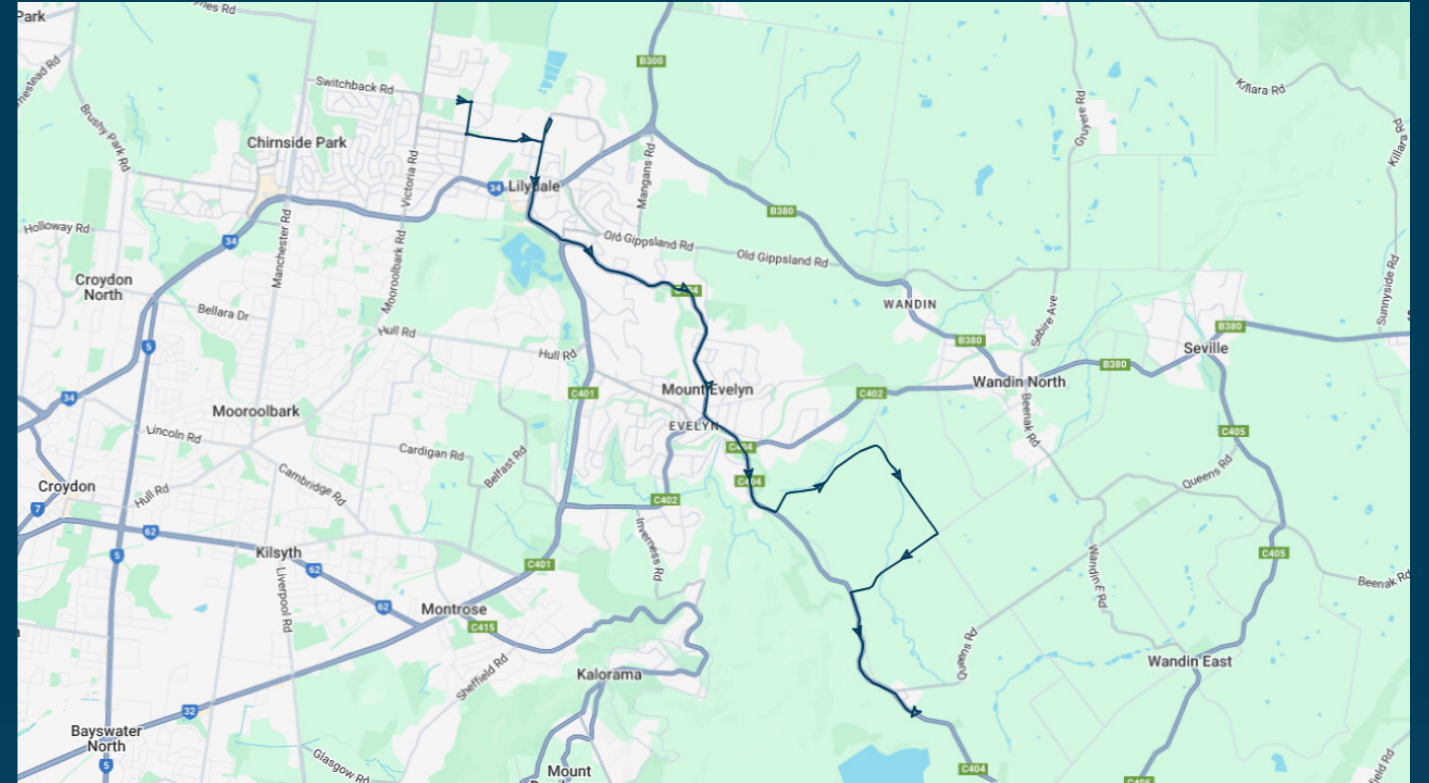

Mt Lilydale Mercy College

Route: 5224 (SBSC) | Afternoon

Stop ID	Stop Name	Time	Stop ID	Stop Name	Time
44540	Lilydale Heights College	15:10			
44541	Mt Lilydale Mercy College	15:25			
22040	Fernhill Rd/Hereford Rd	15:35			
22044	Birmingham Rd/Hereford Rd	15:35			
14547	Joy Ave/Monbulk Rd	15:37			
14548	Mt Evelyn PS - Clegg Rd/Monbulk Rd	15:37			
14549	Ormeau Rd/Monbulk Rd	15:37			
	Opp 40 McKillop Rd	15:39			
	Hunter Rd/McKillop Rd	15:40			
	Berry Ln/Hunter Rd	15:40			
14552	Hunter Rd/Monbulk Rd	15:40			
14553	Rhonda Rd/Monbulk Rd	15:40			
14554	Henderson Hill Rd/Monbulk Rd	15:40			
14555	Queens Rd/Monbulk Rd	15:41			
	Silvan CFA/Stonyford Rd	15:50			

Mt Lilydale Mercy College

Route: 5224 (SBSC) | Afternoon

TURN DIRECTIONS

Via Left Nelson Rd, Right Cave Hill Rd, Left Beresford Rd, Cont Gardiner St, Left Anderson St, Right into Mt Lilydale Mercy College, Left Anderson St, Cont Swansea Rd, Left Hereford Rd, Left Monbulk Rd, Left McKillop Rd, Right Hunter Rd, Left Monbulk Rd, Right Stonyford Rd to Silvan CFA