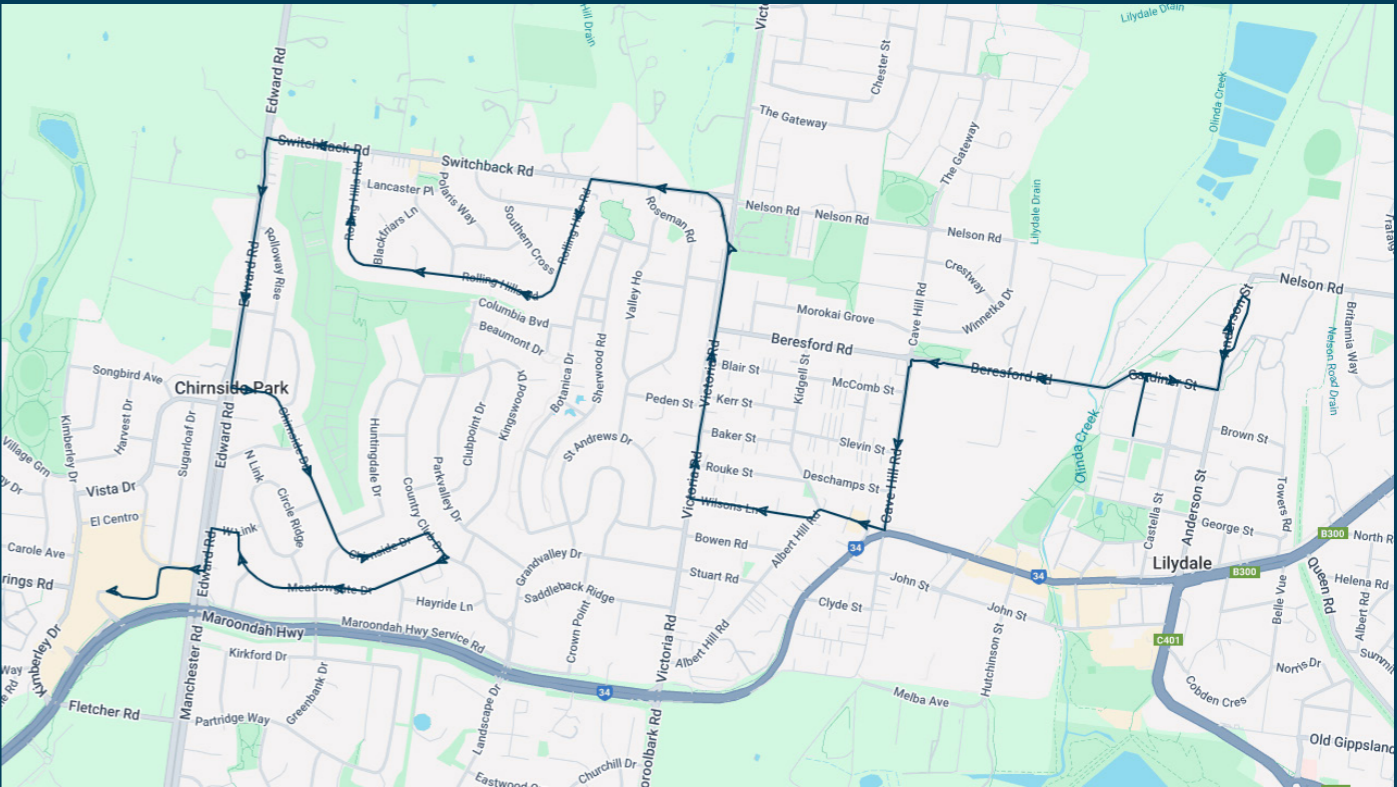

Mt Lilydale Mercy College

Route: 2573 | Afternoon

Stop ID	Stop Name	Time	Stop ID	Stop Name	Time
44545	St Patricks Primary School	15:30			
44541	Mt Lilydale Mercy College	15:33			
22136	McComb St/Cave Hill Rd	15:34			
46588	Lilydale West Primary School/Wilsons Lane	15:35			
23523	Peden St/Victoria Rd	15:36			
22273	Edward Rd/Switchback Rd	15:47			
22149	Rolloway Rise/Edward Rd	15:48			
16617	The Wallaby Run/Chirnside Dr	15:52			
16616	Chirnside Dr/Country Club Dr	15:57			
21296	Chirnside Park SC	16:00			

Mt Lilydale Mercy College

Route: 2573 | Afternoon

TURN DIRECTIONS

Via Clarke St, Right Gardiner St, Left Anderson St, Right into Mt Lilydale Mercy College, Left Anderson St, Right Gardiner St, Cont Beresford Rd, Left Cave Hill Rd, Right Albert Hill Rd, Right Wilsons Ln, Right Victoria Rd, Left Switchback Rd, Left Rolling Hills Rd, Left Switchback Rd, Left Edward Rd, Left Chirnside Rd, Right Country Club Dr, Right Meadowgate Dr, Left West Link, Left Edward Rd, Right View Point Dr, Left into Chirnside Park SC