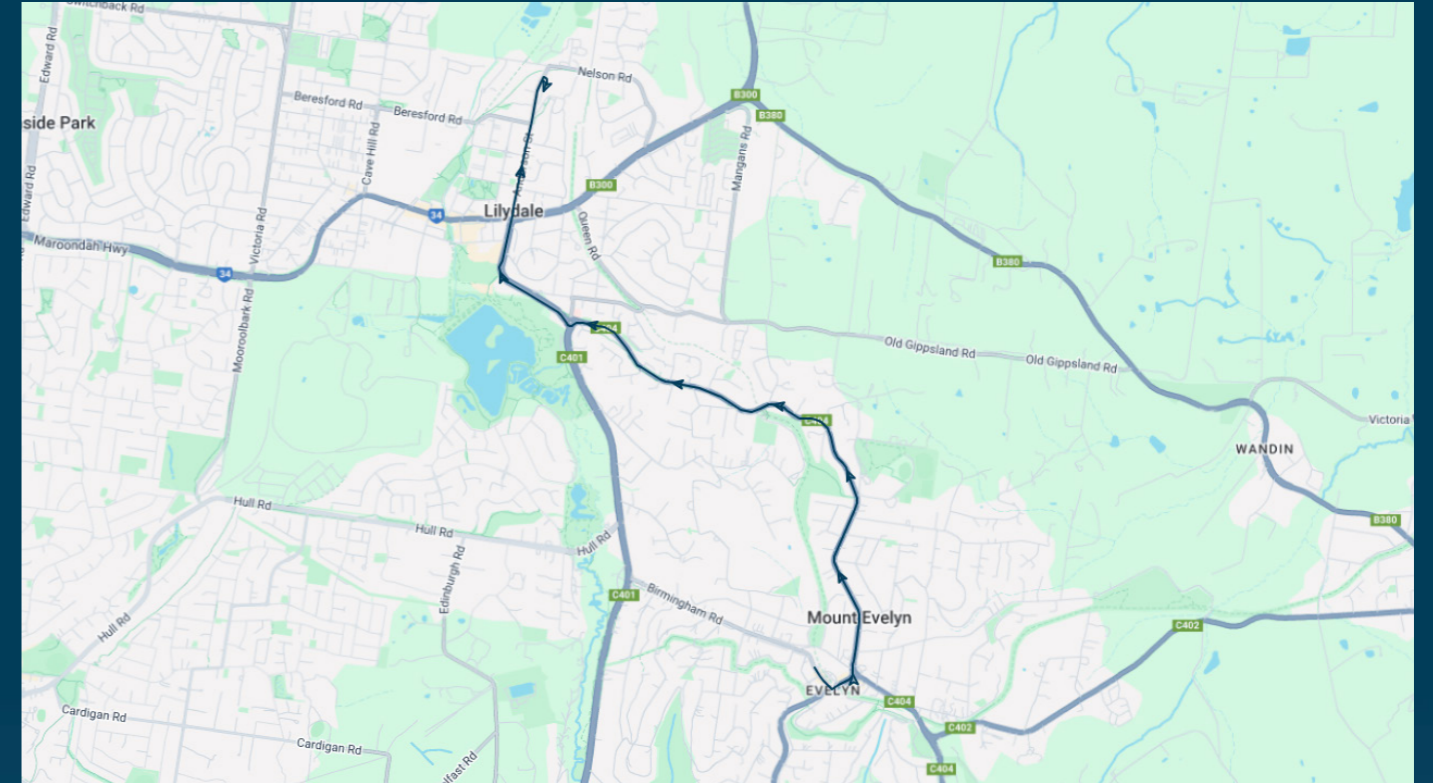

Mt Lilydale Mercy College

Route: 5226 (SBSC) | Morning

Stop ID	Stop Name	Time	Stop ID	Stop Name	Time
	Birmingham Rd/Wray Cres	08:20			
	Birmingham Rd/Hereford Rd	08:20			
	Fernhill Rd/Hereford Rd	08:22			
14582	Kookaburra Ln/Hereford Rd	08:24			
44541	Mt Lilydale Mercy College	08:30			

Times listed are estimated times only, it is advised to arrive at your stop earlier than the listed time to avoid missing your bus.

You can also download the Ventura Tracker app to view real time bus locations of all services

Mt Lilydale Mercy College

Route: 5226 (SBSC) | Morning