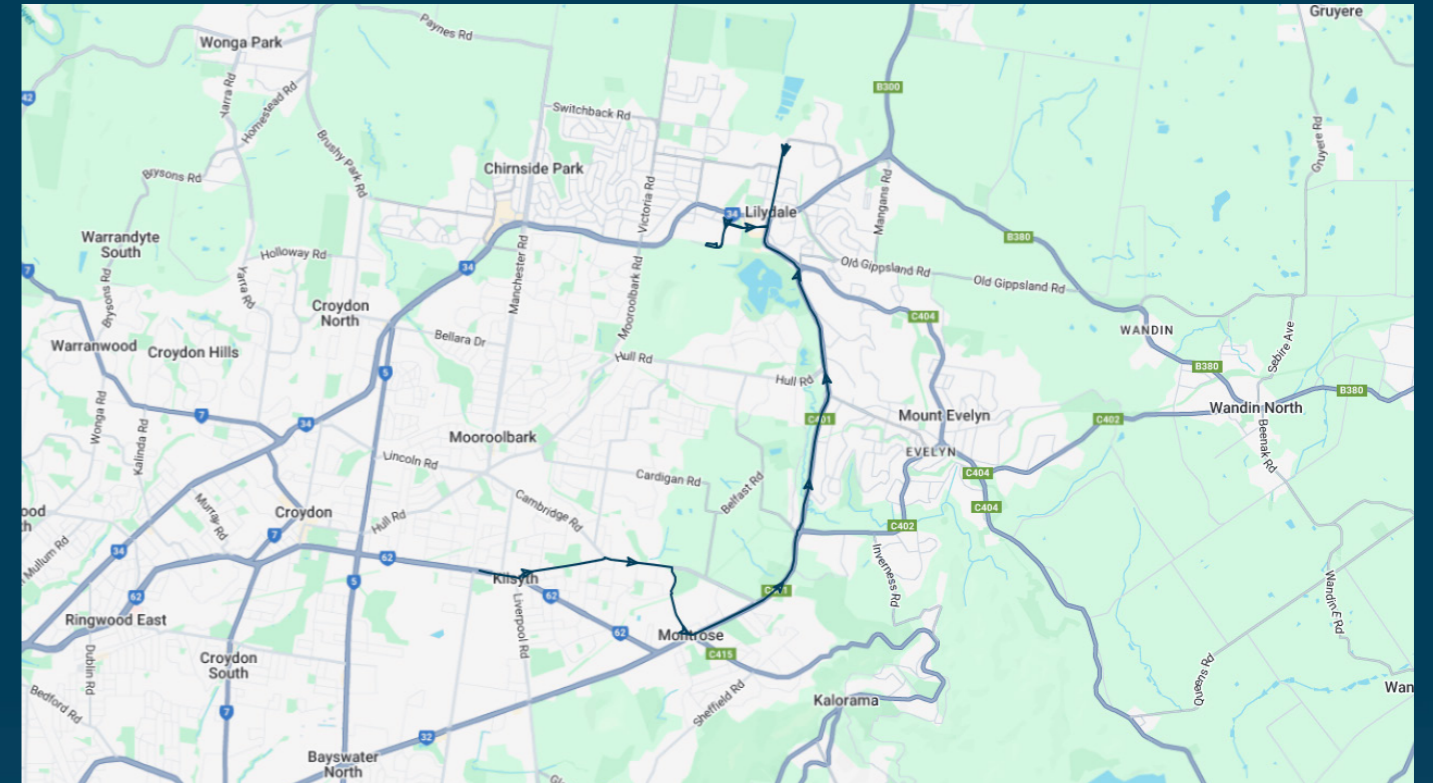

Times listed are estimated times only, it is advised to arrive at your stop earlier than the listed time to avoid missing your bus.

You can also download the Ventura Tracker app to view real time bus locations of all services

Mt Lilydale Mercy College

Route: 3402 | Morning

TURN DIRECTIONS

Via Mt Dandenong Rd, Left Durham Rd, Right Cambridge Rd, Right Montrose Rd, Left Leith Rd, Cont Swansea Rd, 1st exit at roundabout, Cont Anderson St, Left Hardy St, Cont John St, Left Hutchinson Rd, Right Melba Ave, Right into Lilydale High School, Left Melba Ave, Left Hutchinson Rd, Right John St, Cont Hardy St, Left Anderson St, Right into Mt Lilydale Mercy College

To view our list of live tracked services, visit www.venturabus.com.au

Timetable Printed : 30 September 2024