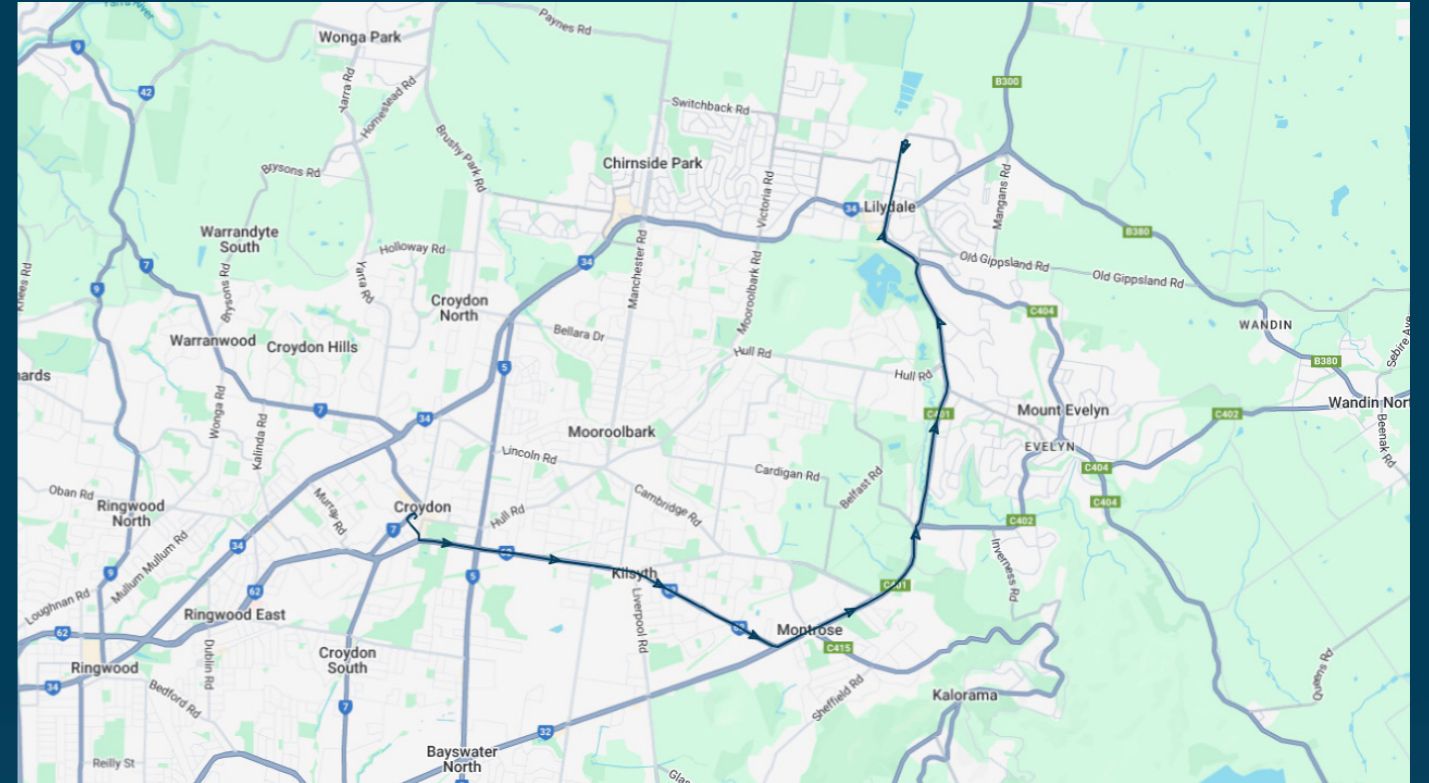

Times listed are estimated times only, it is advised to arrive at your stop earlier than the listed time to avoid missing your bus.

You can also download the Ventura Tracker app to view real time bus locations of all services

Mt Lilydale Mercy College

Route: 3406 | Morning