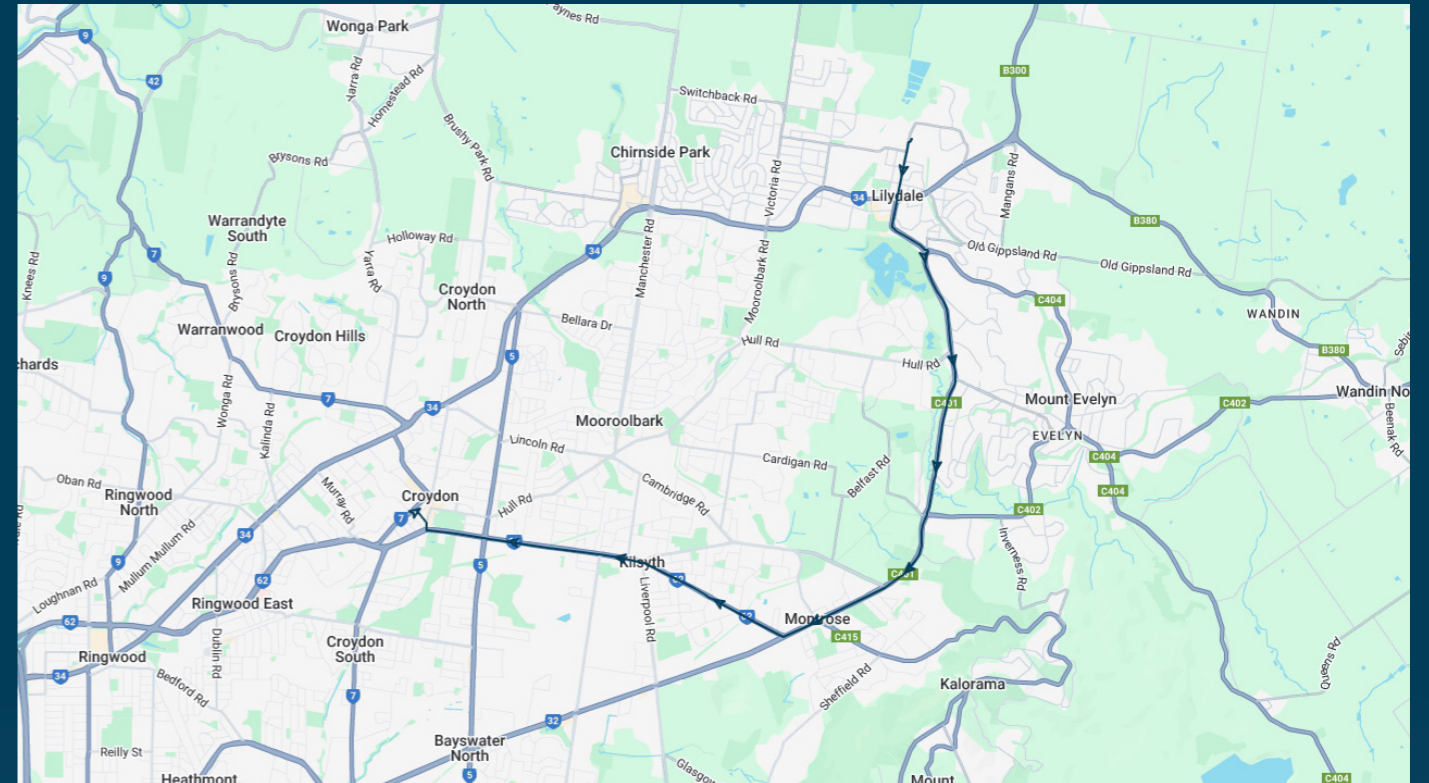

Times listed are estimated times only, it is advised to arrive at your stop earlier than the listed time to avoid missing your bus.

You can also download the Ventura Tracker app to view real time bus locations of all services

Mt Lilydale Mercy College

Route: 3407 | Afternoon