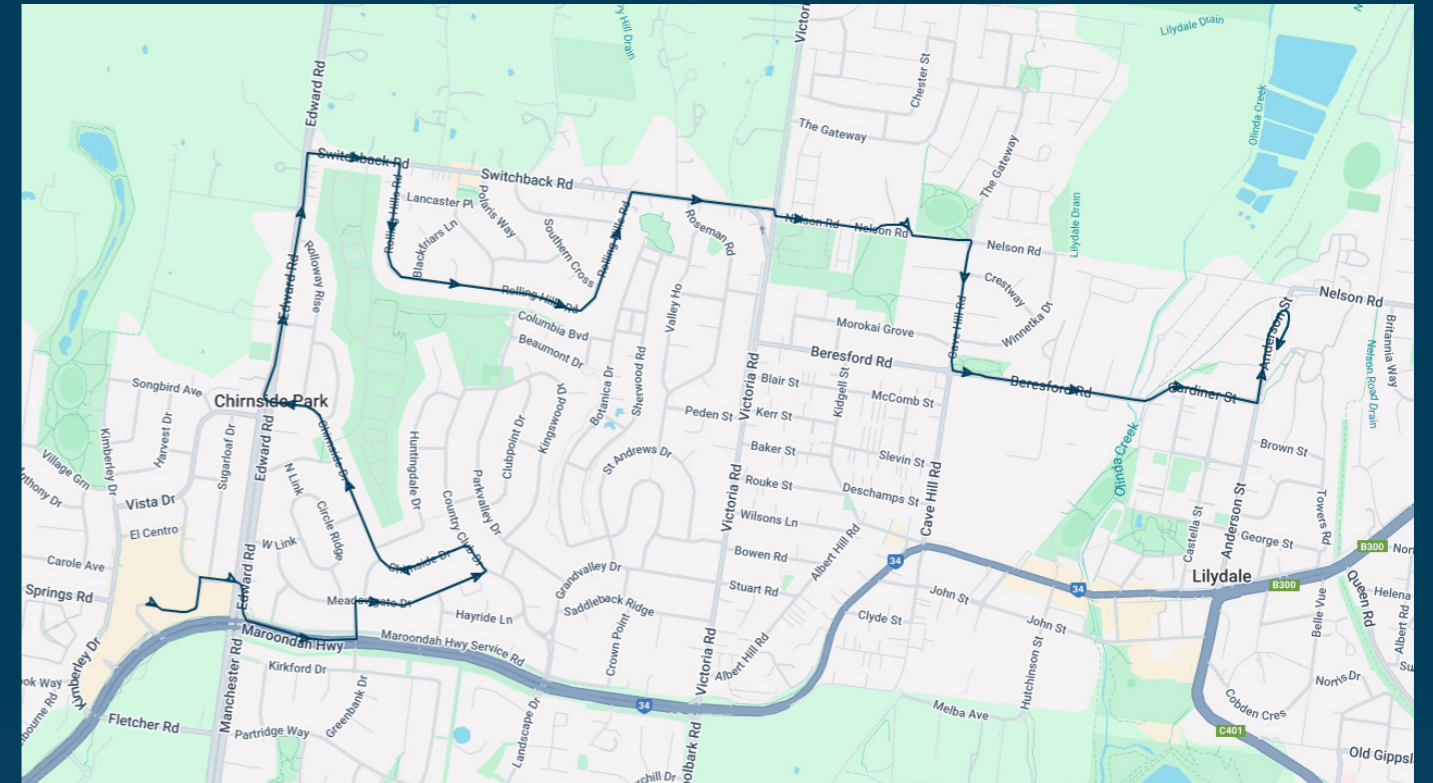

Mt Lilydale Mercy College

Route: 2598 | Morning

Stop ID	Stop Name	Time	Stop ID	Stop Name	Time
21300	Chirnside Park SC - Bay 3	08:13			
15701	Chirnside Dr/Country Club Dr	08:18			
15702	The Wallaby Run/Chirnside Dr	08:20			
22150	Rolloway Rise/Edward Rd	08:23			
22148	Edward Rd/Switchback Rd	08:25			
44540	Lilydale Heights College	08:31			
22140	Crestway/Cave Hill Rd	08:32			
22138	Willmette Ct/Cave Hill Rd	08:33			
44541	Mt Lilydale Mercy College	08:39			

Times listed are estimated times only, it is advised to arrive at your stop earlier than the listed time to avoid missing your bus.

You can also download the Ventura Tracker app to view real time bus locations of all services

Mt Lilydale Mercy College

Route: 2598 | Morning