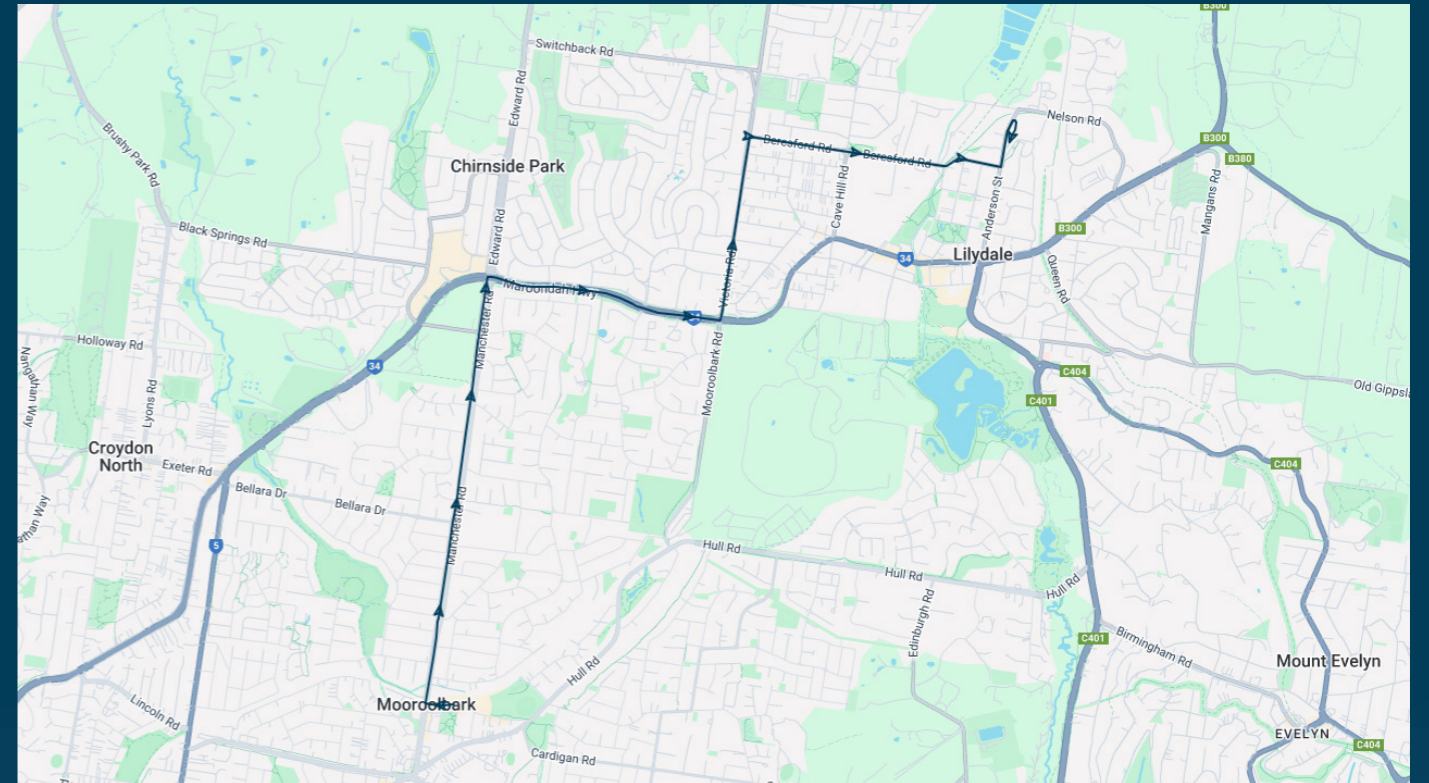

Mt Lilydale Mercy College

Route: 2590 | Morning

Stop ID	Stop Name	Time	Stop ID	Stop Name	Time
21294	Mooroolbark Station	07:45			
14383	Diane Cres/Manchester Rd	07:45			
14384	Kalimna St/Manchester Rd	07:46			
14385	Shirley St/Manchester Rd	07:47			
beman	Bellara Dr/Manchester Rd	07:48			
13440	Sheridan Ave/Manchester Rd	07:48			
13439	Erskine Rdge/Manchester Rd	07:48			
13438	Savanna Dr/Manchester Rd	07:49			
13437	Fletcher Rd/Manchester Rd	07:49			
7567	Sheppards Lane/Maroondah Hwy	07:51			
7566	Rolling Hills PS/Maroondah Hwy	07:52			
23523	Peden St/Victoria Rd	07:55			
44541	Mt Lilydale Mercy College	08:00			

Mt Lilydale Mercy College

Route: 2590 | Morning