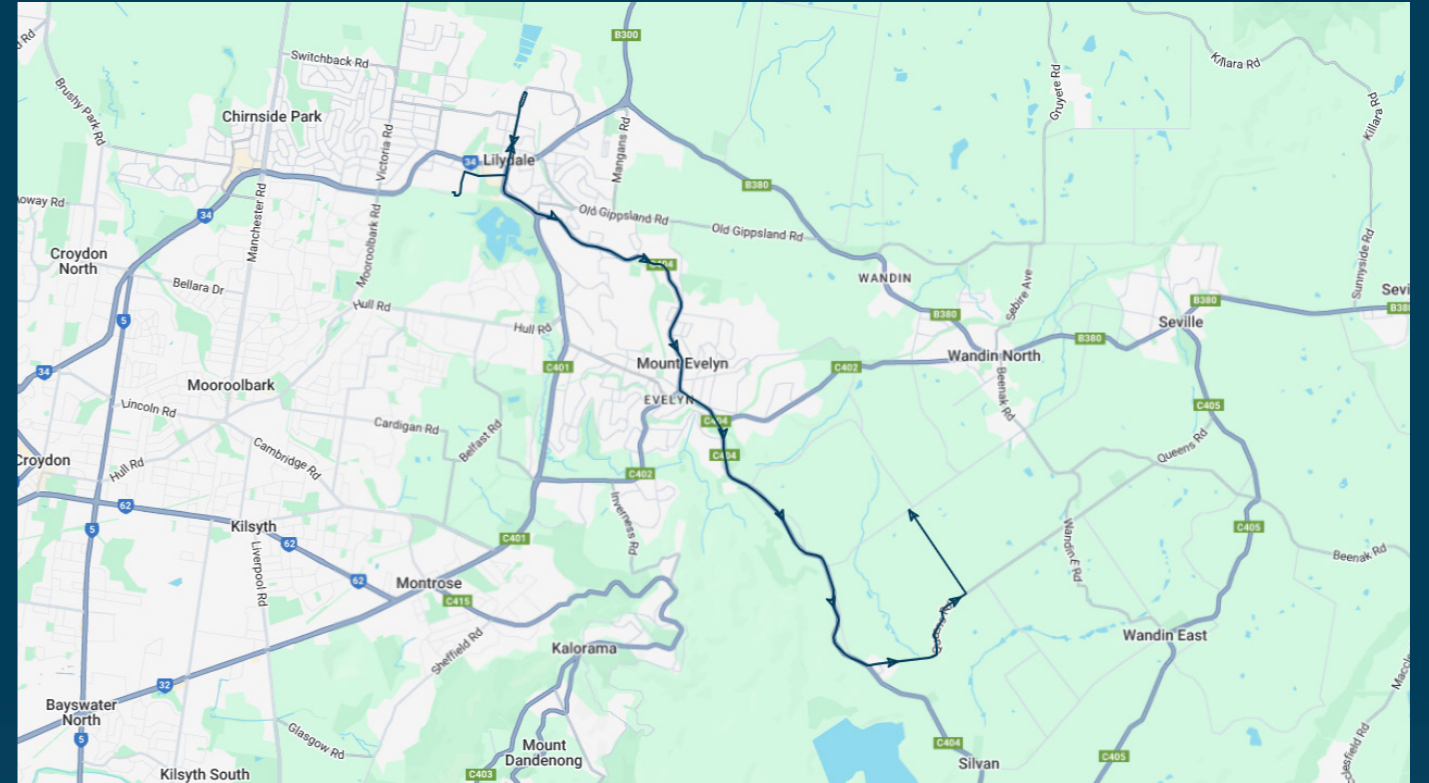

Mt Lilydale Mercy College

Route: 5225 (SBSC) | Afternoon

Stop ID	Stop Name	Time	Stop ID	Stop Name	Time
44542	Lilydale High School	15:12			
44541	Mt Lilydale Mercy College	15:26			
22044	Birmingham Rd/Hereford Rd	15:40			
14547	Joy Ave/Monbulk Rd	15:41			
14548	Mt Evelyn PS - Clegg Rd/Monbulk Rd	15:42			
14549	Ormeau Rd/Monbulk Rd	15:43			
14550	McKillop Rd/Monbulk Rd	15:43			
14551	Margaret Rd/Monbulk Rd	15:44			
14555	Queens Rd/Monbulk Rd	15:49			
	Channel Rd/Queens Rd	15:50			
	171 Queens Rd	15:51			
	Queens Rd/Lewis Rd	15:52			
	Hunter Rd/Lewis Rd	15:53			

Mt Lilydale Mercy College

Route: 5225 (SBSC) | Afternoon

TURN DIRECTIONS

Via Left Melba Ave, Left Hutchinson St, Right John St, Cont Hardy St, Left Anderson St, Right into Mt Lilydale Mercy College, Left Anderson St, Cont Swansea Rd, Cont Hereford Rd, Left Monbulk Rd, Left Queens Rd, Left Lewis Rd to Hunter Rd

To view our list of live tracked services, visit www.venturabus.com.au
Timetable Printed : 30 September 2024

Times listed are estimated times only, it is advised to arrive at your stop earlier than the listed time to avoid missing your bus.

You can also download the Ventura Tracker app to view real time bus locations of all services