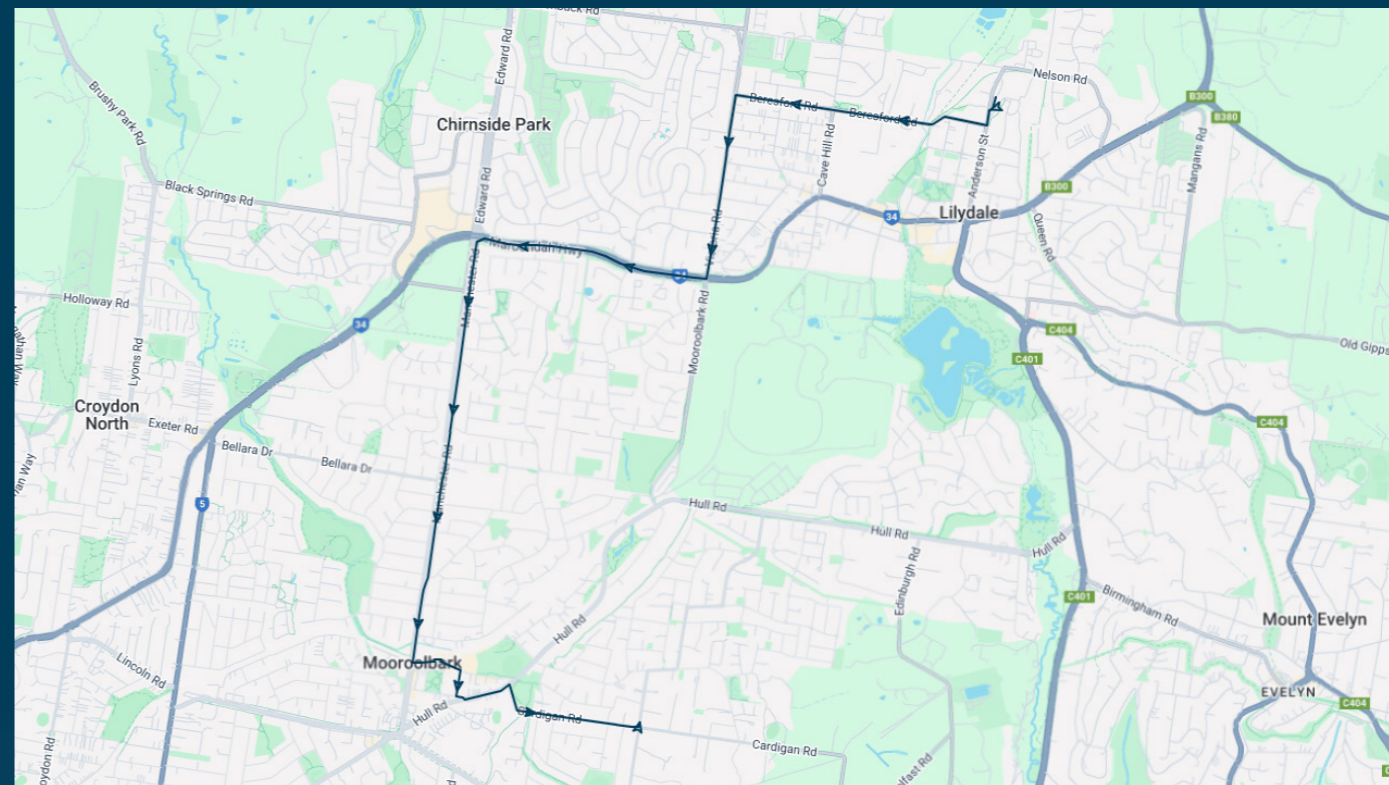

Mt Lilydale Mercy College

Route: 2631 | Afternoon

Stop ID	Stop Name	Time	Stop ID	Stop Name	Time
44541	Mt Lilydale Mercy College	15:45			
16670	Peden St/Victoria Rd	15:49			
7444	Mooroolbark Rd/Maroondah Hwy	15:51			
7445	Landscape Dr/Maroondah Hwy	15:52			
7446	Dress Circle Lane/Maroondah Hwy	15:53			
13380	Partridge Way/Manchester Rd	15:54			
13381	Batterbee Dr/Manchester Rd	15:55			
13382	Erskine Rdge/Manchester Rd	15:56			
13383	Shadowplay Rd/Manchester Rd	15:57			
12760	Blairgowrie House/Manchester Rd	15:57			
12759	McDermott Ave/Manchester Rd	15:58			
12758	Diane Cres/Manchester Rd	15:59			
21294	Mooroolbark Station	16:00			
16612	Cardigan Rd/Pembroke Rd	16:10			

Times listed are estimated times only, it is advised to arrive at your stop earlier than the listed time to avoid missing your bus.

You can also download the Ventura Tracker app to view real time bus locations of all services

Mt Lilydale Mercy College

Route: 2631 | Afternoon

TURN DIRECTIONS

Via Left Anderson St, Right Gardiner St, Cont Beresford Rd, Left Victoria Rd, Right Maroondah Hwy, Left Manchester Rd, Left Brice Ave, Left into Mooroolbark Station, Left Brice Ave, Right Bathurst St, Left Charles St, Left Hull Rd, Right Cardigan Rd, Left Pembroke Rd to Cardigan Rd

To view our list of live tracked services, visit www.venturabus.com.au

Timetable Printed : 30 September 2024