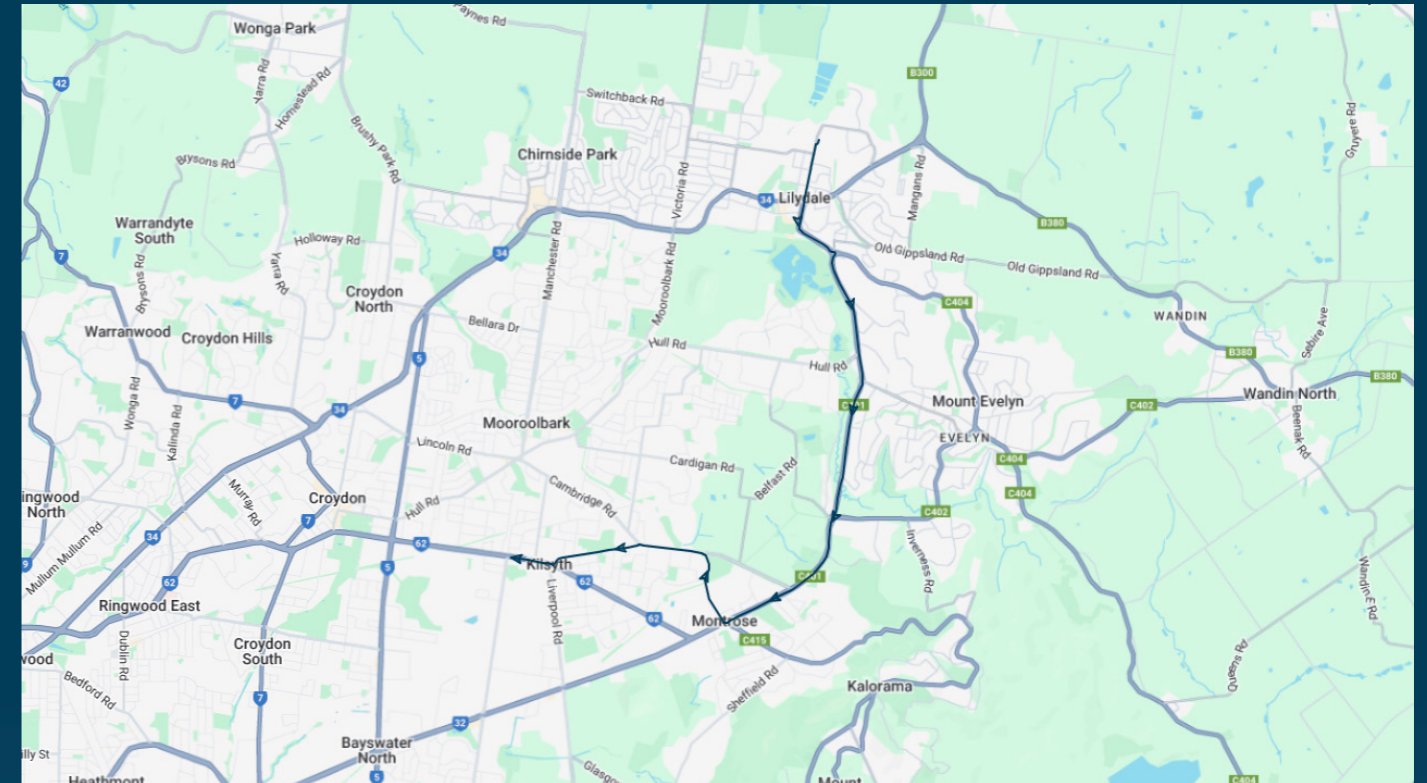

Mt Lilydale Mercy College

Route: 3433 | Afternoon

Stop ID	Stop Name	Time	Stop ID	Stop Name	Time
44541	Mt Lilydale Mercy College	15:35			
12820	Gardiner St/Anderson St	15:35			
12819	The Eyrie/Anderson St	15:35			
12818	Maroondah Hwy/Anderson St	15:35			
40197	Cobden Cres/Anderson St	15:35			
40198	Old Gippsland Rd/Swansea Rd	15:35			
14533	Cashins Mill Pl/Swansea Rd	15:35			
14534	David Rd/Swansea Rd	15:35			
14535	Nicholson Cres/Swansea Rd	15:35			
14536	Birmingham Rd/Swansea Rd	15:35			
14537	248 Swansea Rd	15:35			
14538	212 Swansea Rd	15:35			
14539	Marne Rd/Swansea Rd	15:35			
1492	York Rd/Swansea Rd	15:38			
22052	Keith Hume Fraser Reserve/Swansea Rd	15:40			
22053	Belvedere Dr/Swansea Rd	15:42			
22054	Swansea Rd/Leith Rd	15:44			
10295	Acacia Ave/Cambridge Rd	15:48			
10296	Alpine Way/Cambridge Rd	15:50			
11081	Regina St/Cambridge Rd	15:51			
11082	Balmoral St/Durham Rd	15:52			
11083	Elizabeth Bridge Reserve/Durham Rd	15:53			
11084	Hansen Park/Durham Rd	15:54			
11085	Charles St/Durham Rd	15:55			
11086	Liverpool Rd/Mt. Dandenong Rd	15:57			
8948	Kilsyth Shops/Mt. Dandenong Rd	15:58			
8949	Kilsyth Memorial Hall/Mt Dandenong Rd	16:00			

Times listed are estimated times only, it is advised to arrive at your stop earlier than the listed time to avoid missing your bus.

You can also download the Ventura Tracker app to view real time bus locations of all services

Mt Lilydale Mercy College

Route: 3433 | Afternoon