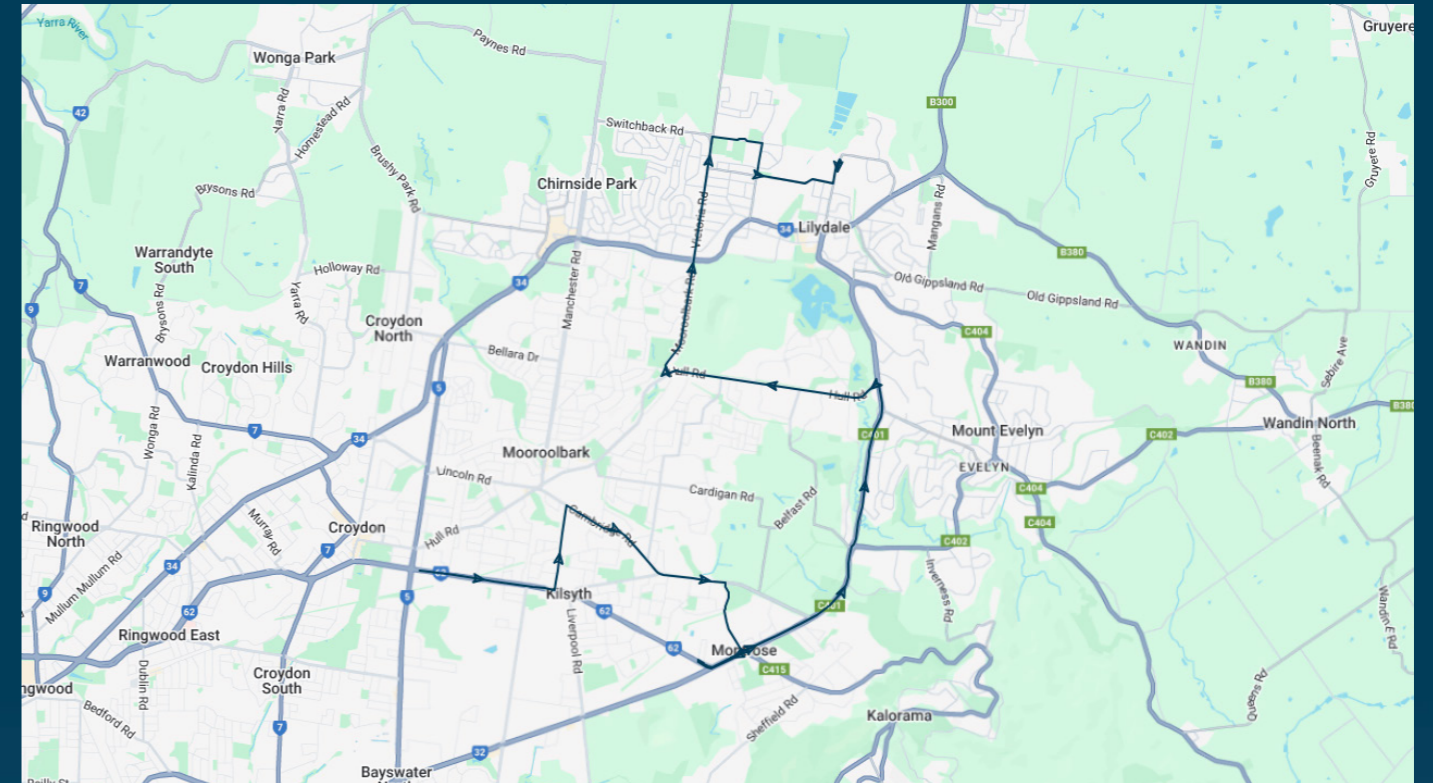

Times listed are estimated times only, it is advised to arrive at your stop earlier than the listed time to avoid missing your bus.

You can also download the Ventura Tracker app to view real time bus locations of all services

Mt Lilydale Mercy College

Route: 3400 | Morning

TURN DIRECTIONS

Via Mt Dandenong Rd, Left Hawthory Rd, Right Cambridge Rd, Right Montrose Rd, Right Mt Dandenong Road, Cont Right Mt Dandenong Rd, U-turn into service road at Smithacres Rd, Left Mt Dandenong Road, Veer left Mt Dandenong Road, Cont Leith Rd, Cont Swansea Rd, Left Hull Rd, Right Mooroolbark Rd, Cont Victoria Rd, Right Nelson Rd, Left into Lilydale Heights College, Left Nelson Rd, Right Cave Hill Rd, Left Beresford Rd, Cont Gardiner St, Left Anderson St, Right into Mt Lilydale Mercy College

To view our list of live tracked services, visit www.venturabus.com.au

Timetable Printed : 30 September 2024