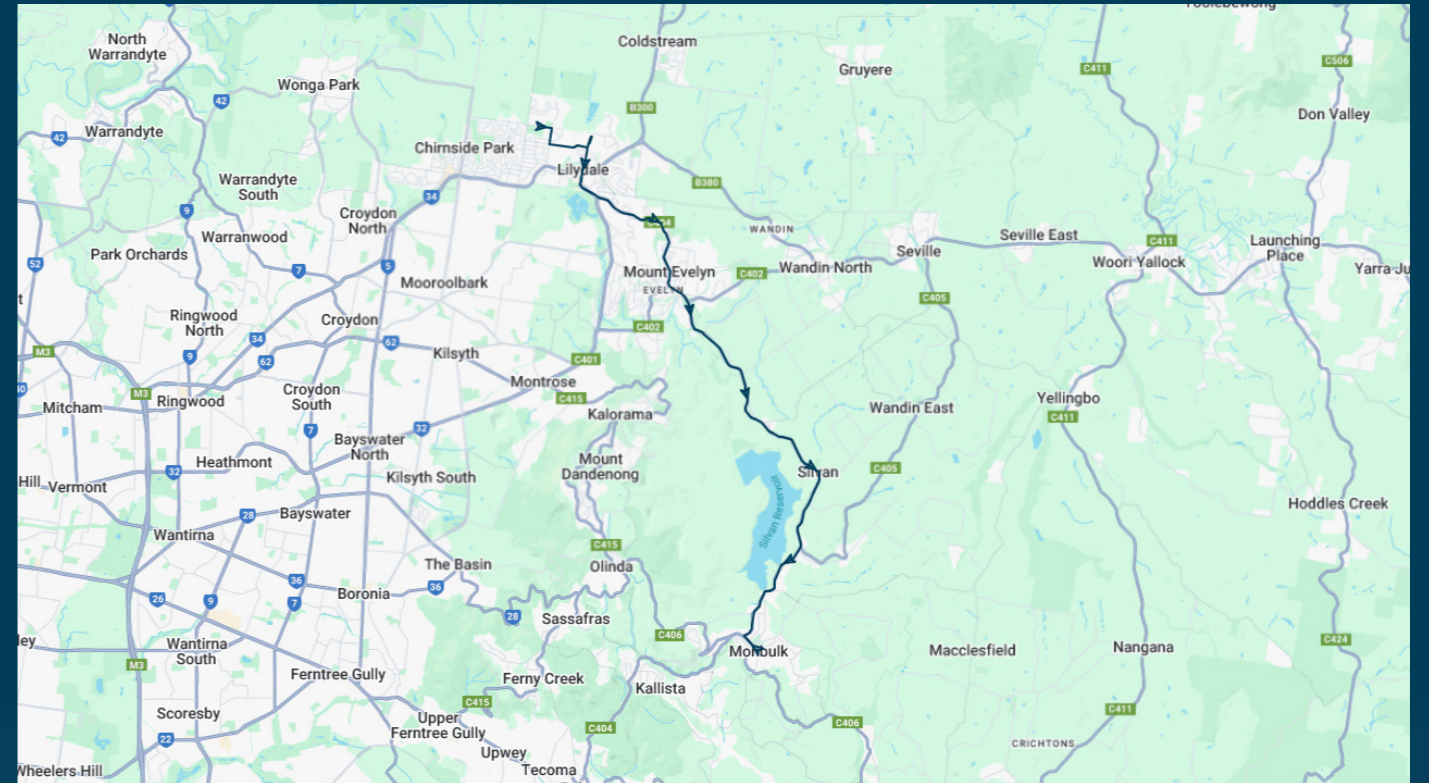

Times listed are estimated times only, it is advised to arrive at your stop earlier than the listed time to avoid missing your bus.

You can also download the Ventura Tracker app to view real time bus locations of all services

Mt Lilydale Mercy College

Route: 2580 | Afternoon