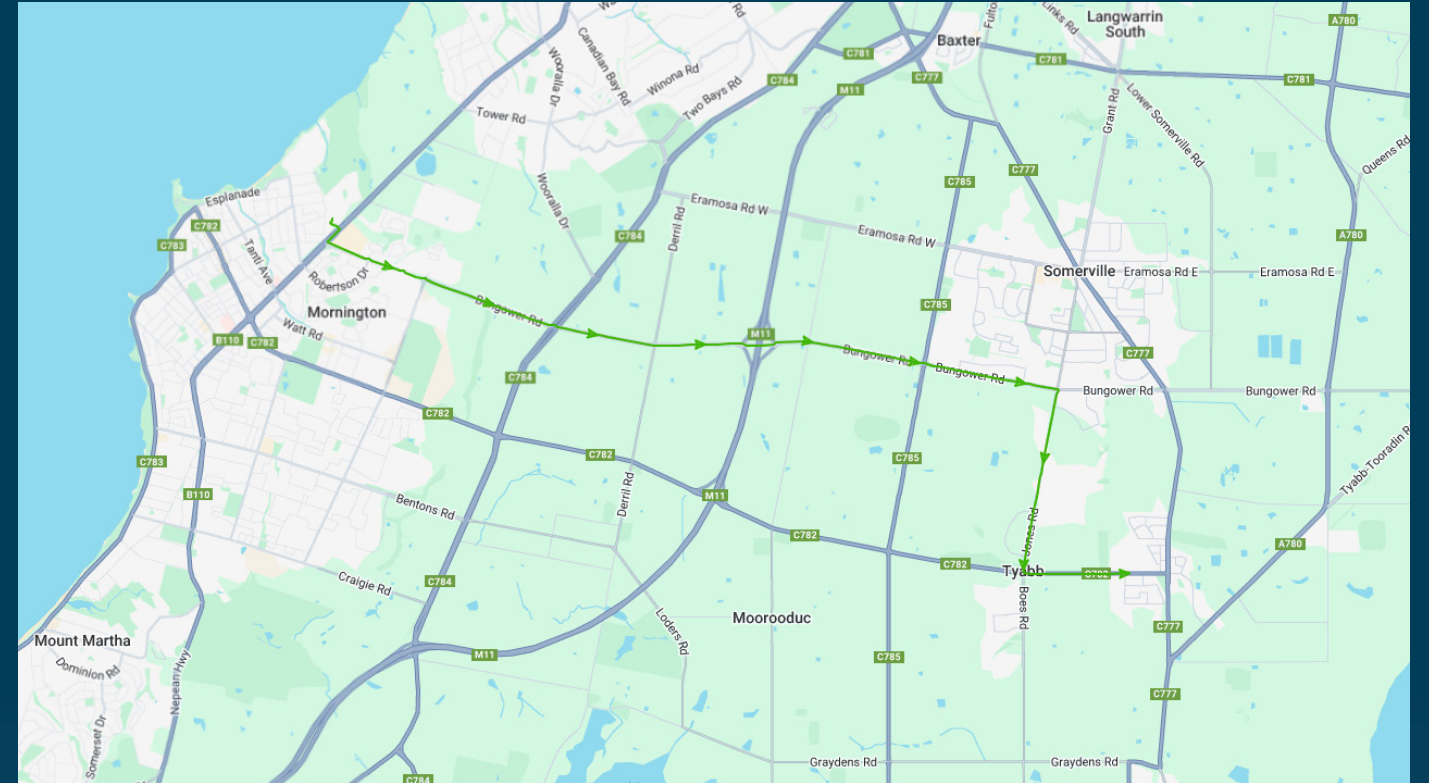

Mornington Secondary College

Route: 5305 (SBSC) | Afternoon

Stop ID	Stop Name	Time	Stop ID	Stop Name	Time
44566	Mornington Secondary College - Bay 1	15:24			
	Peninsula Link/Bungower Rd	15:32			
	Barakee Dr/Bungower Rd	15:36			
	Austin Rd/Bungower Rd	15:37			
	Jones Rd/Bungower Rd	15:38			
14762	McLaurin Dr/Jones Rd	15:41			
13147	Stuart Rd/Mornington-Tyabb Rd	15:44			

Mornington Secondary College

Route: 5305 (SBSC) | Afternoon

TURN DIRECTIONS

Via Right Nepean Hwy, Left Bungower Rd, Right Jones Rd, Left Mornington-Tyabb Rd to Stuart Rd

To view our list of live tracked services, visit www.venturabus.com.au
Timetable Printed : 30 September 2024

Times listed are estimated times only, it is advised to arrive at your stop earlier than the listed time to avoid missing your bus.

You can also download the Ventura Tracker app to view real time bus locations of all services