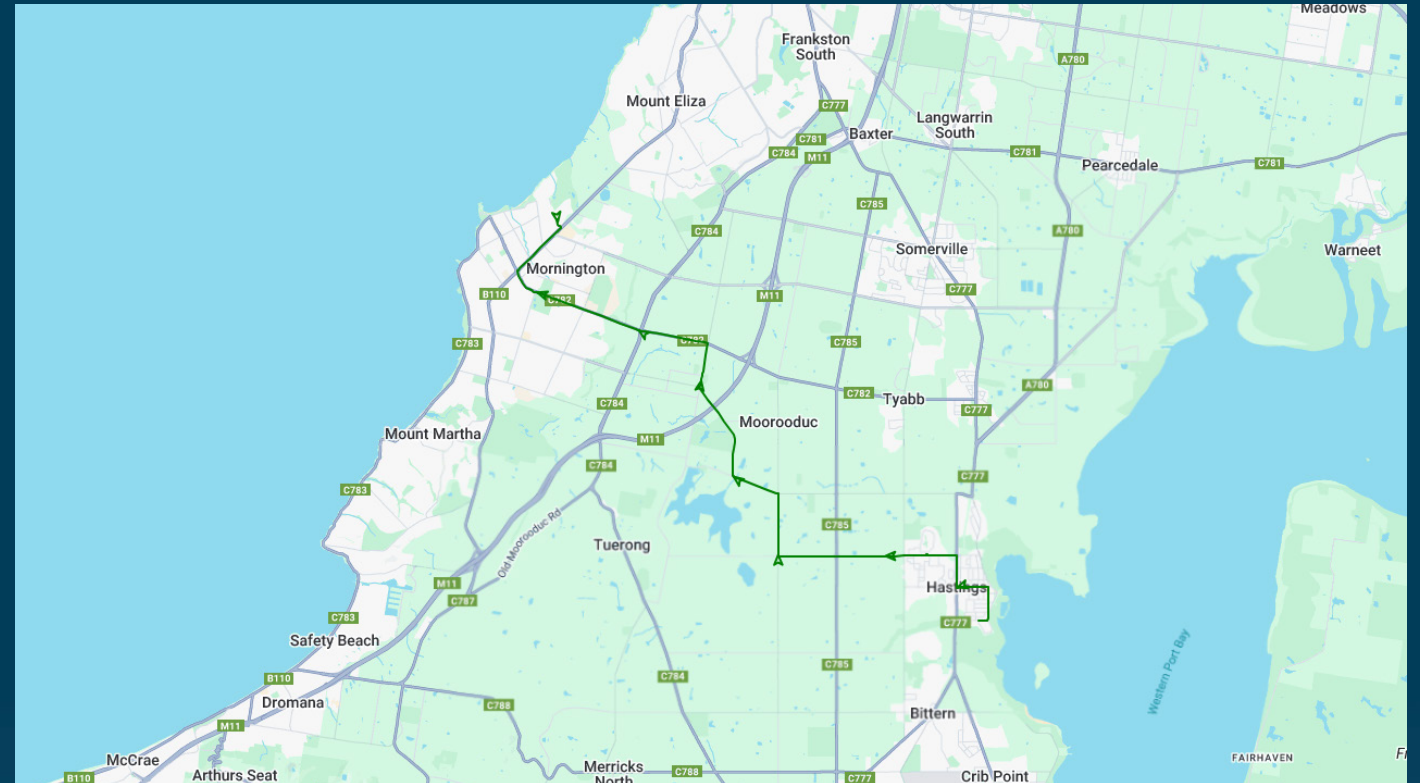

Mornington Secondary College

Route: 5307 (SBSC) | Morning

Stop ID	Stop Name	Time	Stop ID	Stop Name	Time
	Warranqite Cres/Reid Pde	07:50			
	Skinner St/Salmon St	07:51			
	High St/Frankston-Flinders Rd	07:54			
	West Park Loop	07:59			
	Stumpy Gully Rd/Hodgins Rd	08:04			
	Graydens Rd/Stumpy Gully Rd	08:06			
	Bentons Rd/Derril Rd	08:10			
	Derril Rd/Mornington-Tyabb Rd	08:13			
44566	Mornington Secondary College	08:29			

Times listed are estimated times only, it is advised to arrive at your stop earlier than the listed time to avoid missing your bus.

You can also download the Ventura Tracker app to view real time bus locations of all services

Mornington Secondary College

Route: 5307 (SBSC) | Morning

TURN DIRECTIONS

Via Reid Pde, Cont Left Salmon St, Left High St, Right Frankston-Flinders Rd, Left Hodgins Rd, Right Wallaroo Pl, Right West Park stop, Right Wallaroo Pl, Right Hodgins Rd, Right Stumpy Gully Rd, Left Graydens Rd, Cont Loaders Rd, Right Derril Rd, Left Mornington-Tyabb Rd, Right Nepean Hwy, Left into Mornington Secondary College

To view our list of live tracked services, visit www.venturabus.com.au

Timetable Printed : 30 September 2024