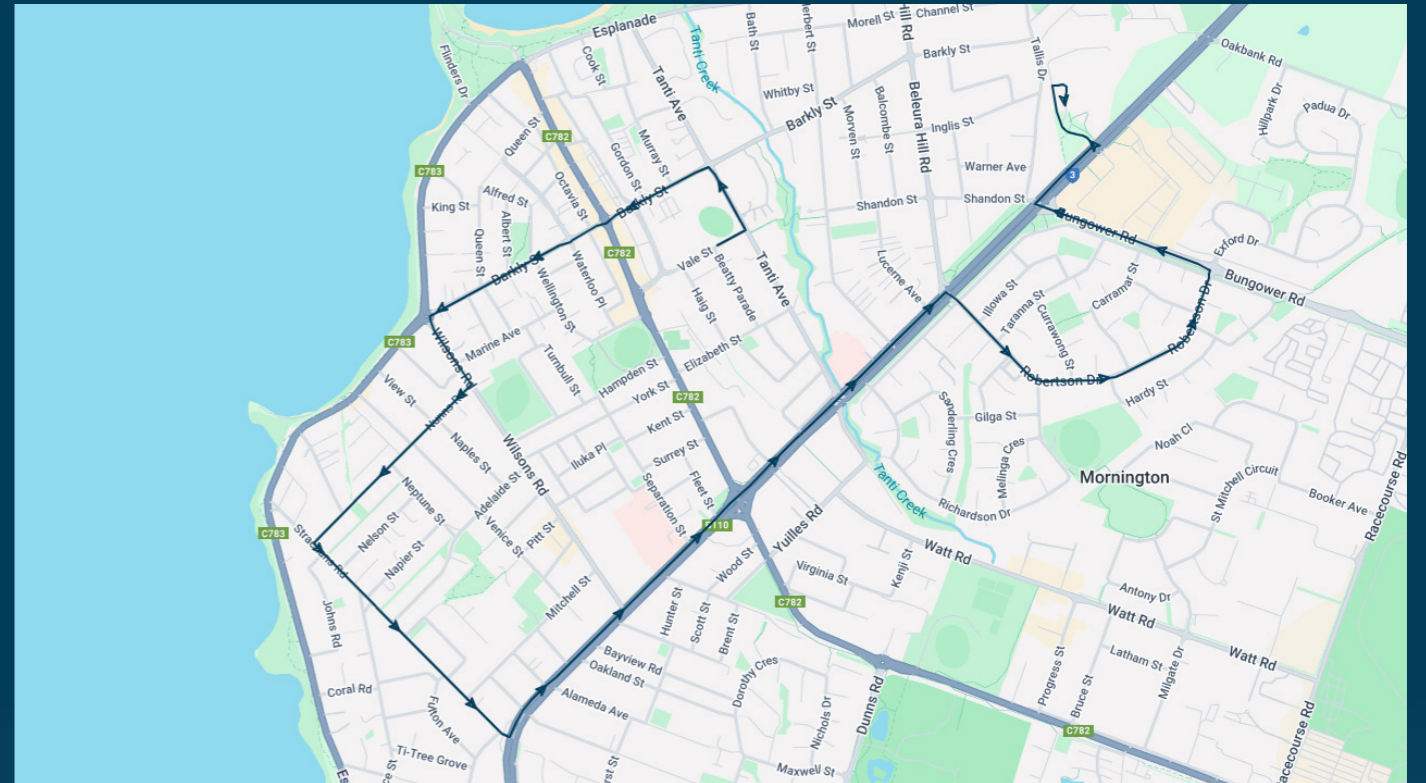

Mornington Primary School

Route: 2456 | Morning

TURN DIRECTIONS

Via Bungower Rd, Right Robertson Dr, Left Nepean Hwy, Right Strachans Rd, Right Nunns Rd, Left Wilsons Rd, Right Barkly St, Right Eastern Ring Rd, Left Vale St to Mornington Primary School

Mornington Primary School

Route: 2456 | Afternoon

Stop ID	Stop Name	Time	Stop ID	Stop Name	Time
46627	Mornington Primary School/Vale St	15:20			
21595	Mornington Primary School/Tanti Ave	15:20			
21552	Murray St/Barkly St	15:21			
23011	Barkly St Bus Interchange	15:21			
21554	Albert St/Barkly St	15:22			
12291	Esplanade/Wilsons Rd	15:23			
21556	Naples St/Nunns Rd	15:24			
22367	Neptune St/Nunns Rd	15:25			
44908	King Georges Ave/Nunns Rd	15:26			
21558	Esplanade Rd/Strachans Rd	15:26			
43467	Alma St/Strachans Rd	15:26			
12737	Napier St/Strachans Rd	15:26			
21560	Adelaide St/Strachans Rd	15:27			
12735	Pender Ave/Strachans Rd	15:28			
13206	Strachans Rd/Nepean Hwy	15:28			
12734	Wills St/Nepean Hwy	15:29			
22472	Wilsons Rd/Nepean Hwy	15:30			
12323	Spray St/Nepean Hwy	15:31			
12322	Tanti Ave/Nepean Hwy	15:32			
12321	Illowa St/Robertson Dr	15:34			
12320	Jacana St/Robertson Dr	15:34			
12319	Mornington Park PS/Robertson Dr	15:35			
12318	Carramar St/Robertson Dr	15:35			
12317	Fitzgerald St/Robertson Dr	15:36			
21974	Taranna St/Bungower Rd	15:37			
12315	Bungower Rd/Nepean Hwy	15:38			
44566	Mornington Secondary College	15:40			

Times listed are estimated times only, it is advised to arrive at your stop earlier than the listed time to avoid missing your bus.

You can also download the Ventura Tracker app to view real time bus locations of all services

Mornington Primary School

Route: 2456 | Afternoon

TURN DIRECTIONS

Via Vale St, Left Tanti Ave, Left Barkly St, Left Wilsons Rd, Right Nunns Rd, Left Strachans Rd, Left Nepean Hwy, Right Robertson Dr, Left Bungower Rd, Right Nepean Hwy, Left into Mornington Secondary College