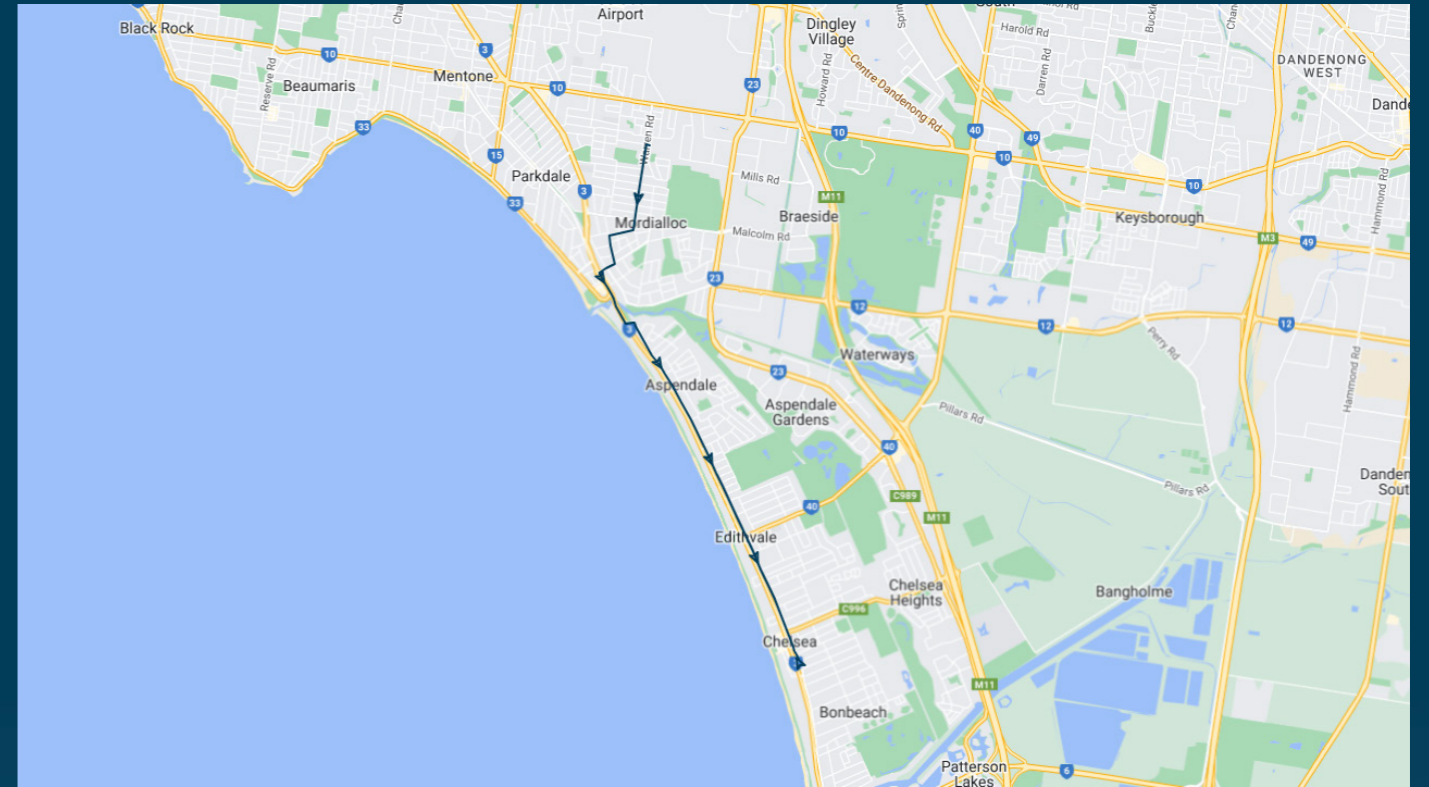

You can also download the Ventura Tracker app to view real time bus locations of all services

Mordialloc College

Route: 1029 | Afternoon

Stop ID	Stop Name	Time	Stop ID	Stop Name	Time
44564	Parkdale Secondary College	15:18			
22371	Attenborough Rd/Station St	15:25			
22373	Pine Cres/Station St	15:26			
22375	Eulinga Ave/Station St	15:27			
22377	Lyle Gr/Station St	15:28			
22379	School Lane/Station St	15:28			
22381	Laura St/Station St	15:29			
22383	Aspendale Railway Station/Station St	15:30			
22385	Ross St/Station St	15:30			
22386	Second Ave/Station St	15:31			
22390	Lochiel Ave/Station St	15:32			
22392	Rae Ave/Station St	15:32			
18693	Edithvale Station/Station St	15:33			
22396	Fraser Ave/Station St	15:34			
22398	Northcliffe Rd/Station St	15:35			
22400	Elsie Gr/Station St	15:35			
22402	Swanpool Ave/Station St	15:36			
27747	Chelsea Bus Interchange Bay C	15:38			

Mordialloc College

Route: 1029 | Afternoon

TURN DIRECTIONS

Runs express to Mordialloc Col via Left Warren Rd, Right Collocott St, Left Barkly St, Right McDonald St, Left Main St, Cont Nepean Hwy, Left Station St, Right into Chelsea Station