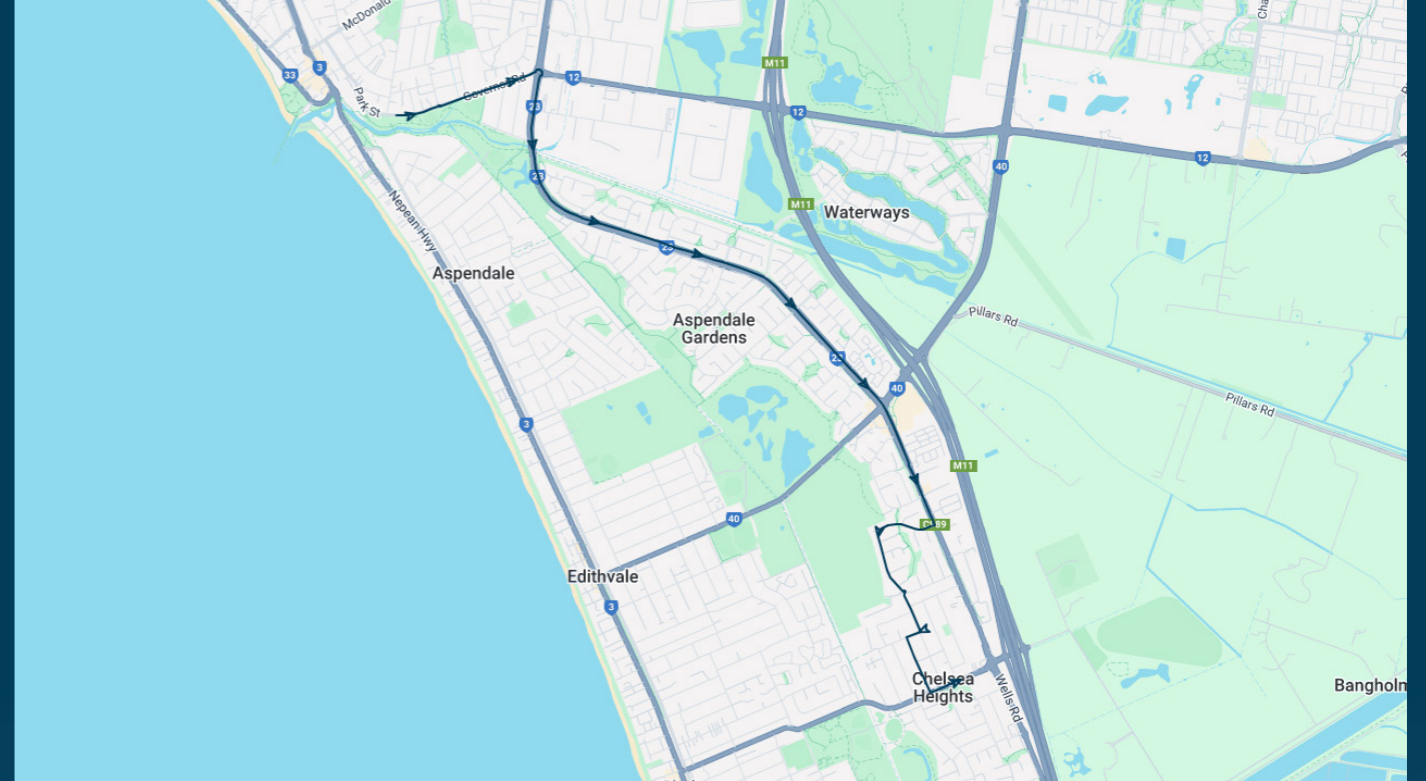

Mordialloc College

Route: 1029 | Afternoon

TURN DIRECTIONS

Runs express to Mordialloc Col via Left Warren Rd, Right Collocott St, Left Barkly St, Right McDonald St, Left Main St, Cont Nepean Hwy, Left Station St, Right into Chelsea Station

You can also download the Ventura Tracker app to view real time bus locations of all services

Mordialloc College

Route: 3128 | Afternoon

Stop ID	Stop Name	Time	Stop ID	Stop Name	Time
17402	Chute St/Governor Rd	15:20			
17401	George Woods Reserve/Governor Rd	15:20			
17400	J Grut Reserve/Governor Rd	15:20			
17399	Spray Ave/Governor Rd	15:20			
22835	Canterbury Rd/Boundary Rd	15:20			
45807	Winners Cir/Wells Rd	15:20			
17166	Amott Ct/Wells Rd	15:21			
17167	Sutherland Ave/Wells Rd	15:21			
17168	Palm Grove Bvd/Wells Rd	15:21			
17169	Royal Palms Rd/Wells Rd	15:21			
17170	Llewellyn Ave/Wells Rd	15:21			
17171	Gilchrist Way/Wells Rd	15:21			
22321	Springvale Rd/Wells Rd	15:22			
12473	Blue Gum Caravan Park/29 Wells Rd	15:23			
12474	Enterprize Ave/Wells Rd	15:23			
17173	Bradina Ct/Amaroo Dr	15:26			
17174	Clarood Cres/Amaroo Dr	15:28			
17175	Georgiana Cl/Amaroo Dr	15:29			
17176	Eighth Ave/Fourth Ave	15:30			
22746	Ninth Ave/Third Ave	15:32			
22747	Thames Prom/Third Ave	15:33			
17178	Chelsea Heights PS/Thames Prom	15:35			

Times listed are estimated times only, it is advised to arrive at your stop earlier than the listed time to avoid missing your bus.

You can also download the Ventura Tracker app to view real time bus locations of all services

Mordialloc College

Route: 3128 | Afternoon

TURN DIRECTIONS

Via Governor Rd, Right Boundary Rd, Cont Wells Rd, Right Amaroo Dr, Cont Fourth Ave, Right Seventh Ave, Left Third Avenue, Left Thames Prom to Chelsea Heights Primary School