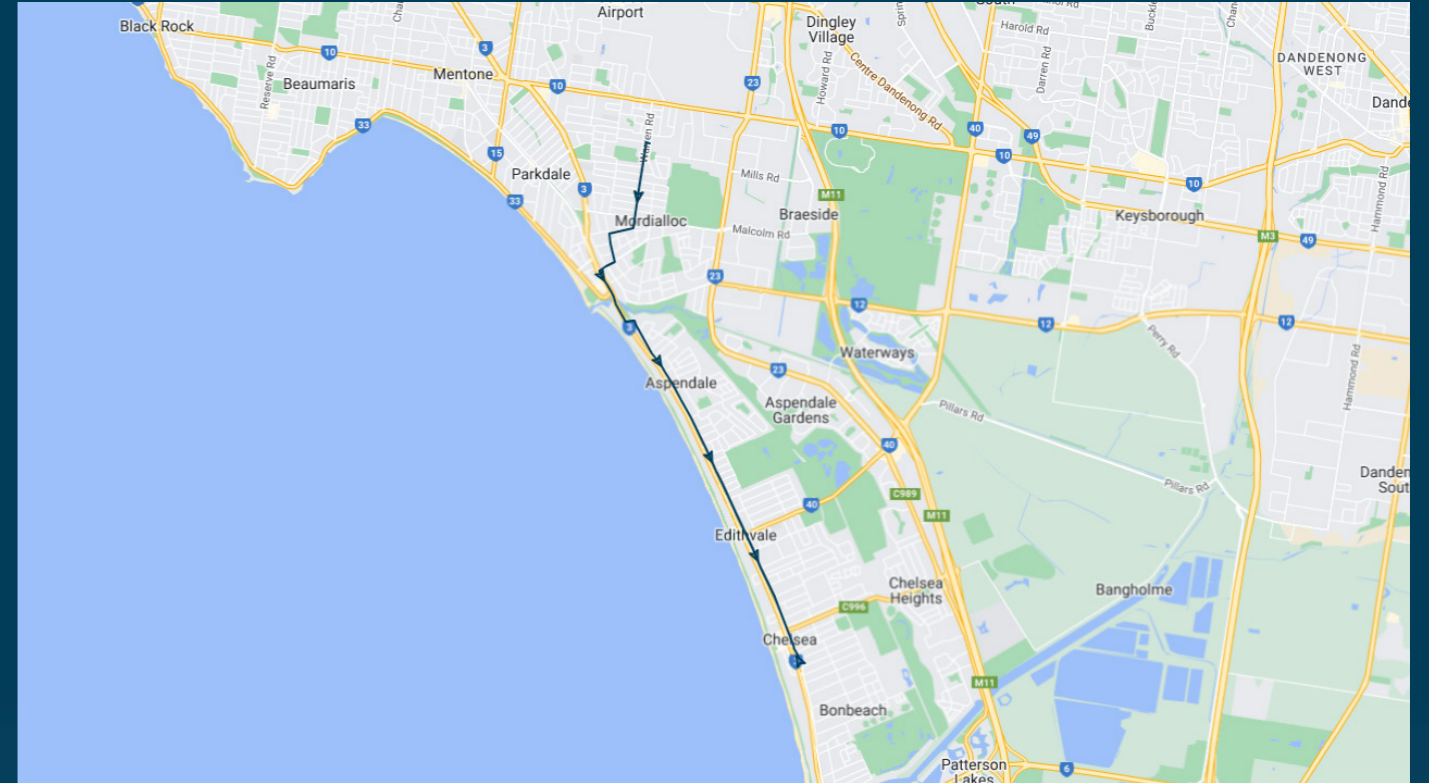

Mordialloc College

Route: 1029 | Afternoon

Stop ID	Stop Name	Time	Stop ID	Stop Name	Time
44564	Parkdale Secondary College	15:15			
22371	Attenborough Rd/Station St	15:22			
22373	Pine Cres/Station St	15:23			
22375	Eulinga Ave/Station St	15:24			
22377	Lyle Gr/Station St	15:25			
22379	School Lane/Station St	15:25			
22381	Laura St/Station St	15:26			
22383	Aspendale Railway Station/Station St	15:27			
22385	Ross St/Station St	15:27			
22386	Second Ave/Station St	15:28			
22390	Lochiel Ave/Station St	15:29			
22392	Rae Ave/Station St	15:29			
18693	Edithvale Station/Station St	15:30			
22396	Fraser Ave/Station St	15:31			
22398	Northcliffe Rd/Station St	15:32			
22400	Elsie Gr/Station St	15:32			
22402	Swanpool Ave/Station St	15:33			
27747	Chelsea Bus Interchange Bay C	15:35			

Mordialloc College

Route: 1029 | Afternoon

TURN DIRECTIONS

Runs express to Mordialloc Col via Left Warren Rd, Right Collocott St, Left Barkly St, Right McDonald St, Left Main St, Cont Nepean Hwy, Left Station St, Right into Chelsea Station