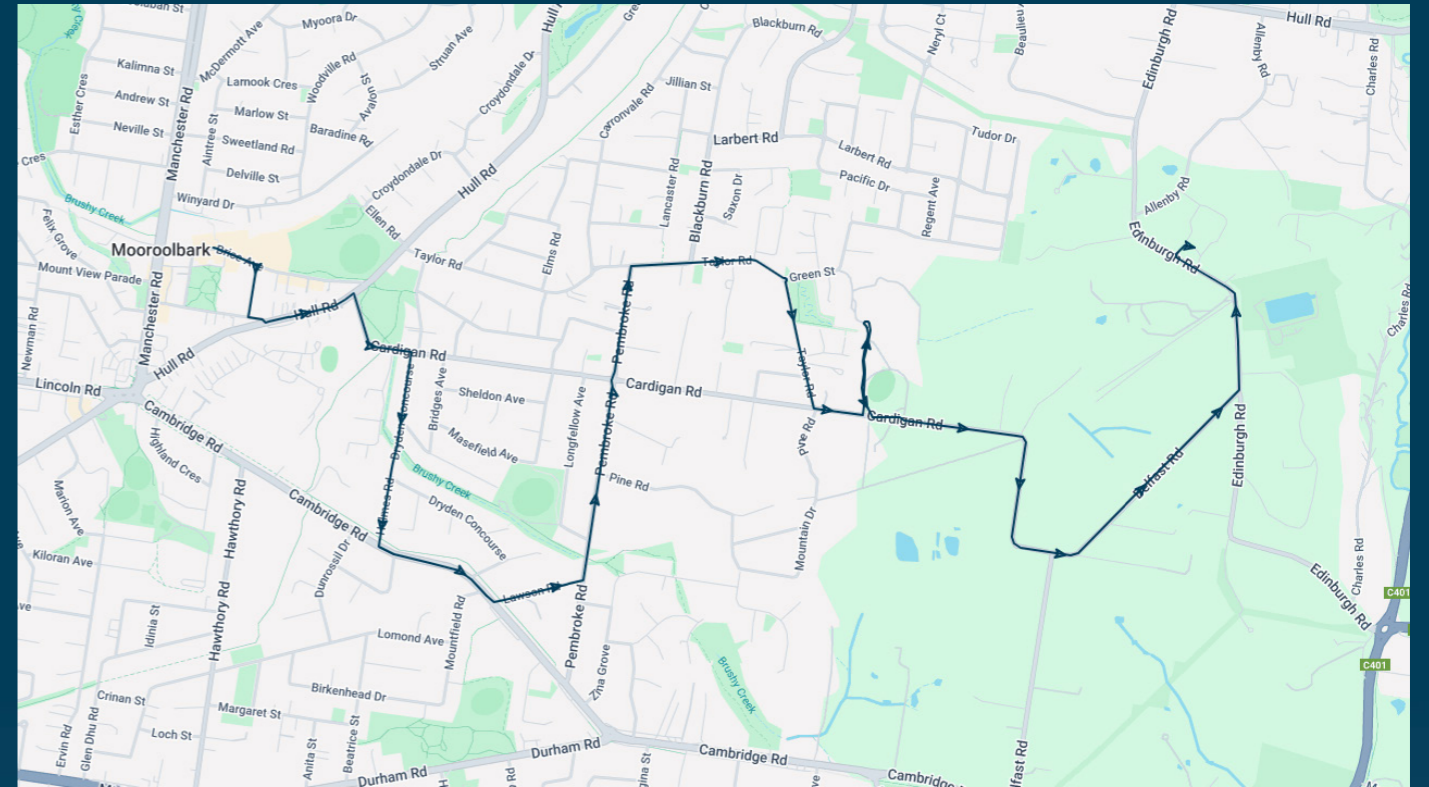

Mooroolbark East Primary School

Route: 2700 | Morning

Stop ID	Stop Name	Time	Stop ID	Stop Name	Time
21294	Mooroolbark Station	08:25			
46595	Yarra Hills Secondary College/Bathurst St	08:26			
44562	St Peter Julian Eymard Primary School	08:27			
16615	Holmes Rd/Dryden Con	08:29			
23526	Cambridge Rd/Lawson Rd	08:31			
16613	Longfellow Ave/Pembroke Rd	08:32			
16612	Cardigan Rd/Pembroke Rd	08:34			
49438	Mooroolbark East Primary School/Taylor Rd	08:37			
44561	Billanook College	08:38			
44543	Edinburgh College	08:43			

Mooroolbark East Primary School

Route: 2700 | Morning