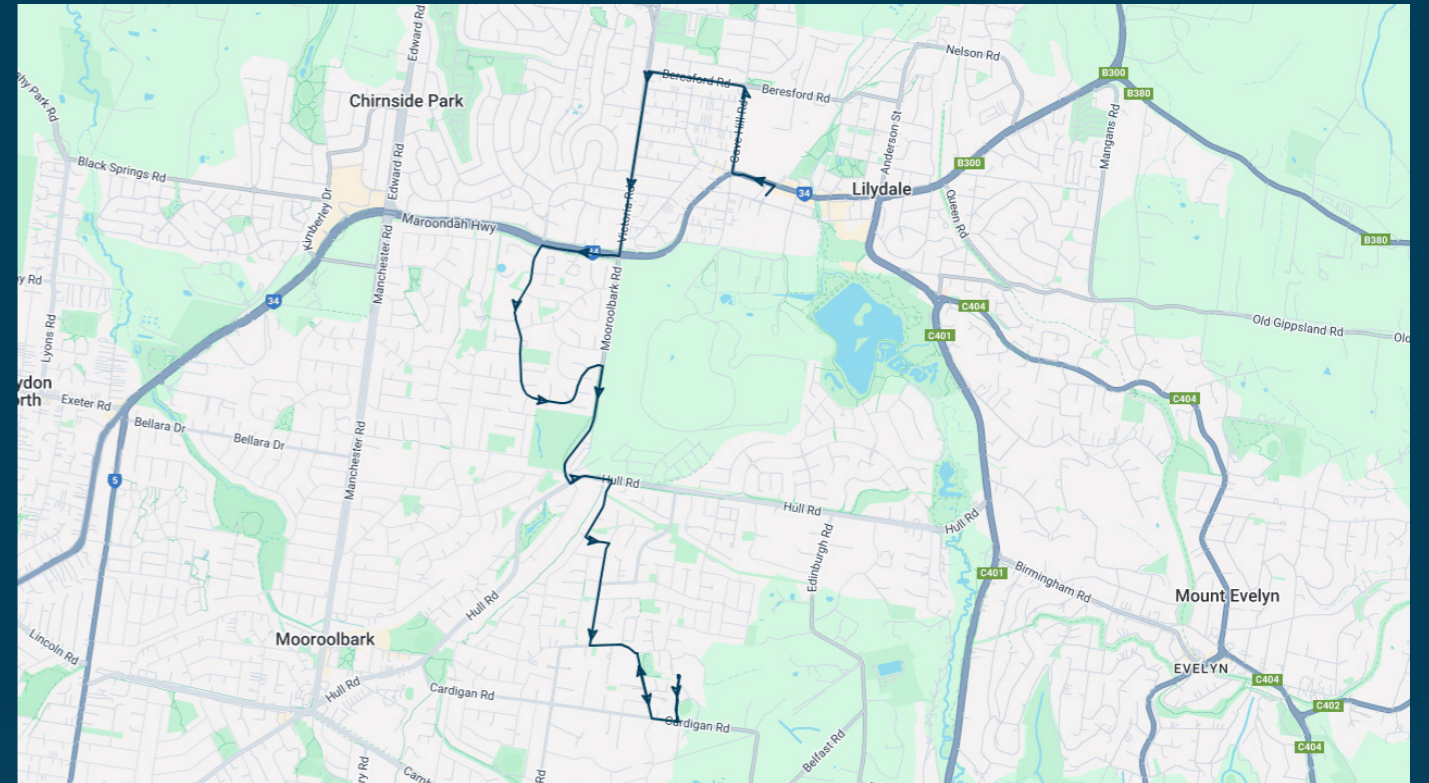

Mooroolbark East Primary School

Route: 2563 | Morning

Stop ID	Stop Name	Time	Stop ID	Stop Name	Time
28197	Lilydale Station - Bay G	08:15			
22135	McComb St/Cave Hill Rd	08:16			
16670	Peden St/Victoria Rd	08:18			
7444	Mooroolbark Rd/Maroondah Hwy	08:20			
15693	Rolling Hills Primary School/Landscape Dr	08:23			
15694	Mooroolbark Rd/Hull Rd	08:30			
15695	Grace Ave/Carronvale Rd	08:33			
16611	May Rd/Blackburn Rd	08:35			
44561	Billanook College	08:40			
44563	Mooroolbark East Primary School	08:42			

Mooroolbark East Primary School

Route: 2563 | Morning