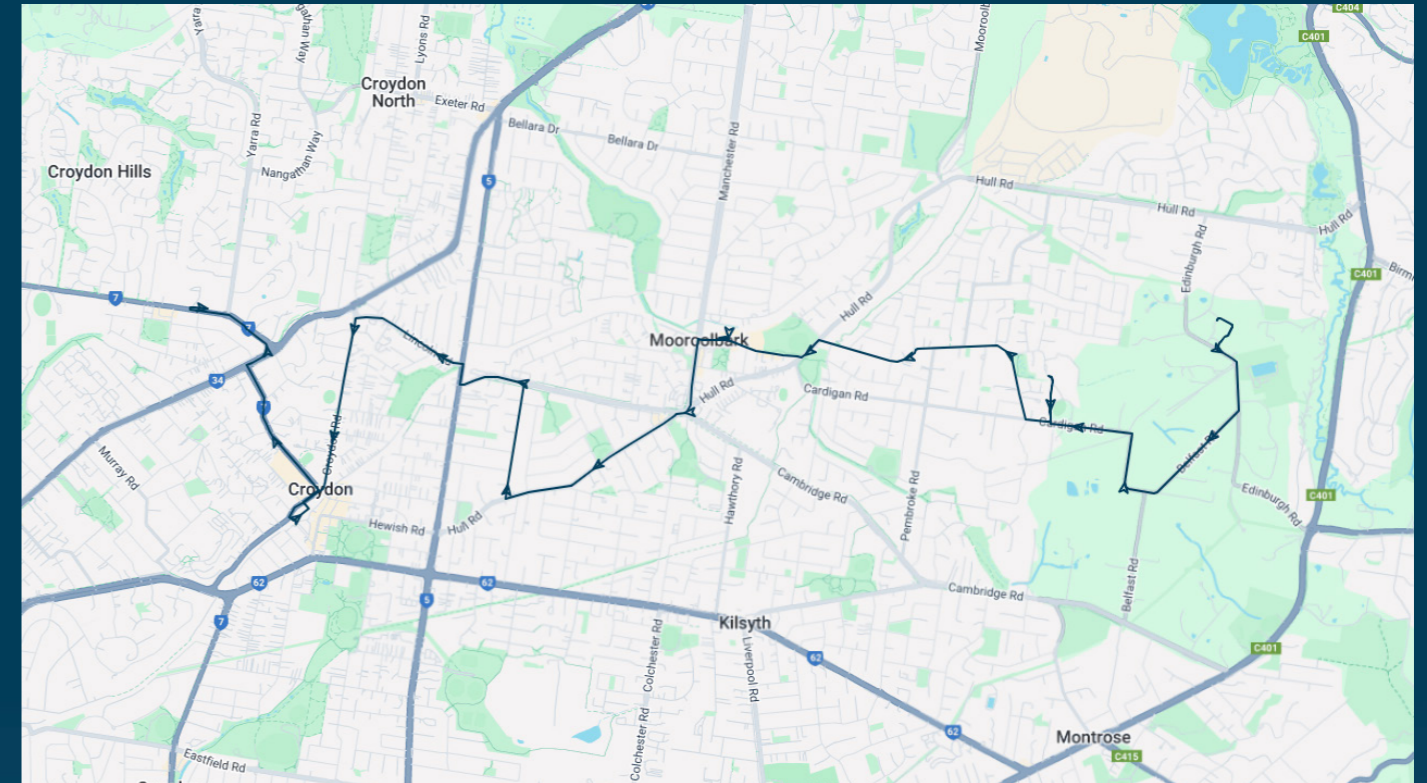

Mooroolbark East Primary School

Route: 2570 | Afternoon

Stop ID	Stop Name	Time	Stop ID	Stop Name	Time
44543	Edinburgh College	15:35			
44561	Billanook College - Bottom Area	15:40			
44563	Mooroolbark East Primary School	15:42			
12806	Mooroolbark CFA/Hull Rd	15:43			
12805	Mooroolbark Community Centre/Brice Ave	15:44			
21294	Mooroolbark Station	15:45			
11093	Mooroolbark Bowls Club/Hull Rd	15:46			
11094	Nuraylia Ave/Hull Rd	15:47			
11095	Sabato St/Hull Rd	15:48			
11096	Silver Ley Rd/Hull Rd	15:48			
15685	Hull Rd/Allendale Rd	15:49			
15686	Yallambee Way/Allendale Rd	15:50			
10164	Clement Cres/Croydon Rd	15:53			
10165	Grandview Ave/Croydon Rd	15:53			
10166	Melba College/Croydon Rd	15:54			
10167	Croydon Primary School/Croydon Rd	15:54			
28719	Croydon Station	15:56			
12757	Croydon Primary School/Kent Ave	15:57			
12756	Somerset Cres/Kent Ave	15:59			
12755	Maroondah Hwy/Kent Ave	16:01			
8774	Maroondah Hwy/Yarra Rd	16:03			
44495	Luther College	16:05			

Times listed are estimated times only, it is advised to arrive at your stop earlier than the listed time to avoid missing your bus.

You can also download the Ventura Tracker app to view real time bus locations of all services

Mooroolbark East Primary School

Route: 2570 | Afternoon

TURN DIRECTIONS

Via Left Edinburgh Rd, Right Belfast Rd, Right Cardigan Rd, Right into Billanook College, Right Cardigan Rd, Right Taylor Rd, Left Hull Rd, Right Brice Ave, Right into Mooroolbark Station, Left Brice Ave, Left Manchester Rd, Right Hull Rd, Right Allendale Rd, Left Lincoln Rd, Right Dorset Rd, Left Lincoln Rd, Left Croydon Rd, Cont Wicklow Ave, Left Devon St, Left into Croydon Station, Right Wicklow Ave, Left Kent Ave, Right Maroondah Hwy, Left Yarra Rd, Cont Plymouth Rd to Luther College

To view our list of live tracked services, visit www.venturabus.com.au

Timetable Printed : 9 October 2024