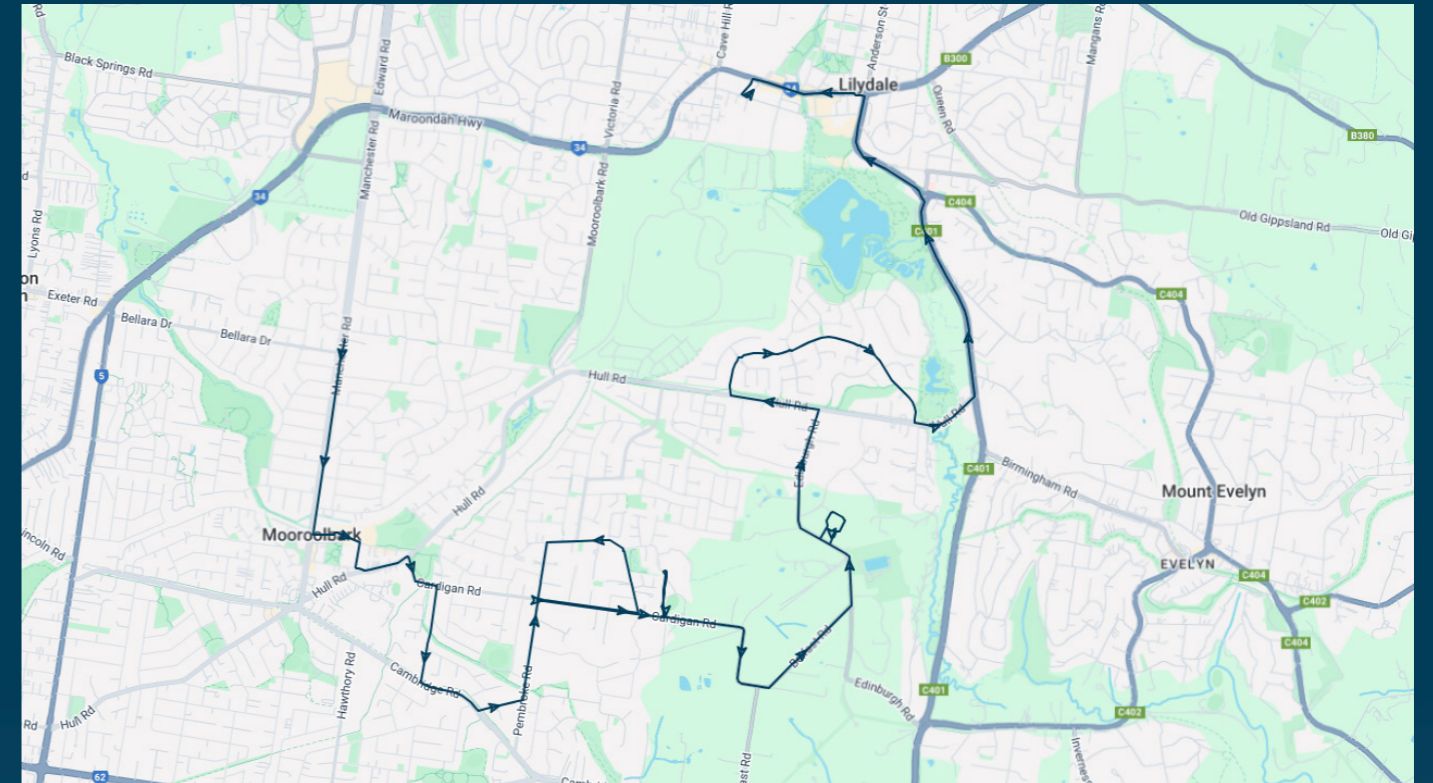

**Times listed are estimated times only, it is advised to arrive at your stop earlier than the listed time to avoid missing your bus.**

**You can also download the Ventura Tracker app to view real time bus locations of all services**

## Route: 2629 | Afternoon