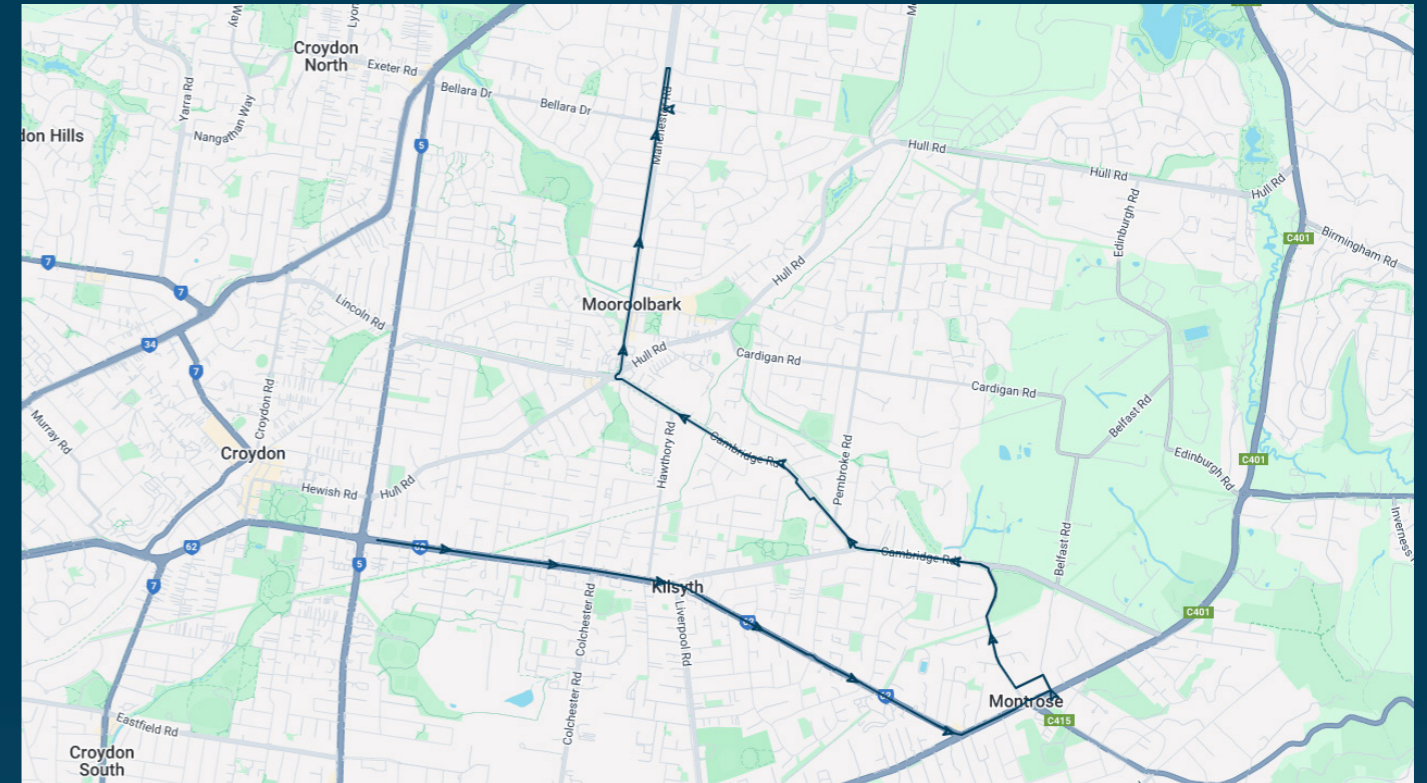

Times listed are estimated times only, it is advised to arrive at your stop earlier than the listed time to avoid missing your bus.

You can also download the Ventura Tracker app to view real time bus locations of all services

Mooroolbark College

Route: 3418 | Morning

TURN DIRECTIONS

Via Mt Dandenond Rd, Veer Left Mt Dandenong Rd, Cont Leigh Rd, Left into service lane outside shops, Left Travallyn Cl, Left Walker Rd, Right Montrose Rd, Left Cambridge Rd, Left into service road after Morrison Cres, Left Cambridge Rd, Right Manchester Rd, u-turn at Old Kent Rd to Mooroolbark College

To view our list of live tracked services, visit www.venturabus.com.au

Timetable Printed : 30 September 2024