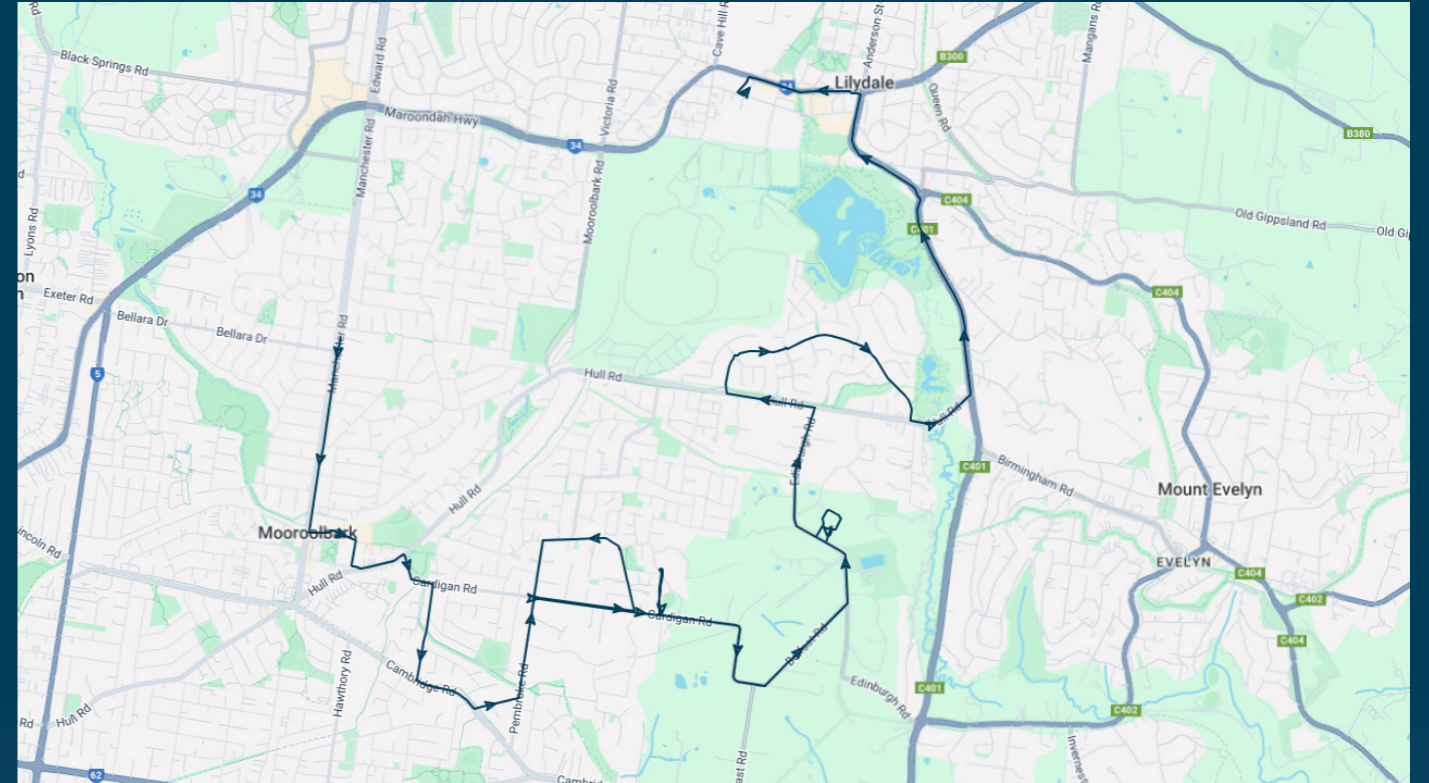

Times listed are estimated times only, it is advised to arrive at your stop earlier than the listed time to avoid missing your bus.

You can also download the Ventura Tracker app to view real time bus locations of all services

Mooroolbark College

Route: 2629 | Afternoon