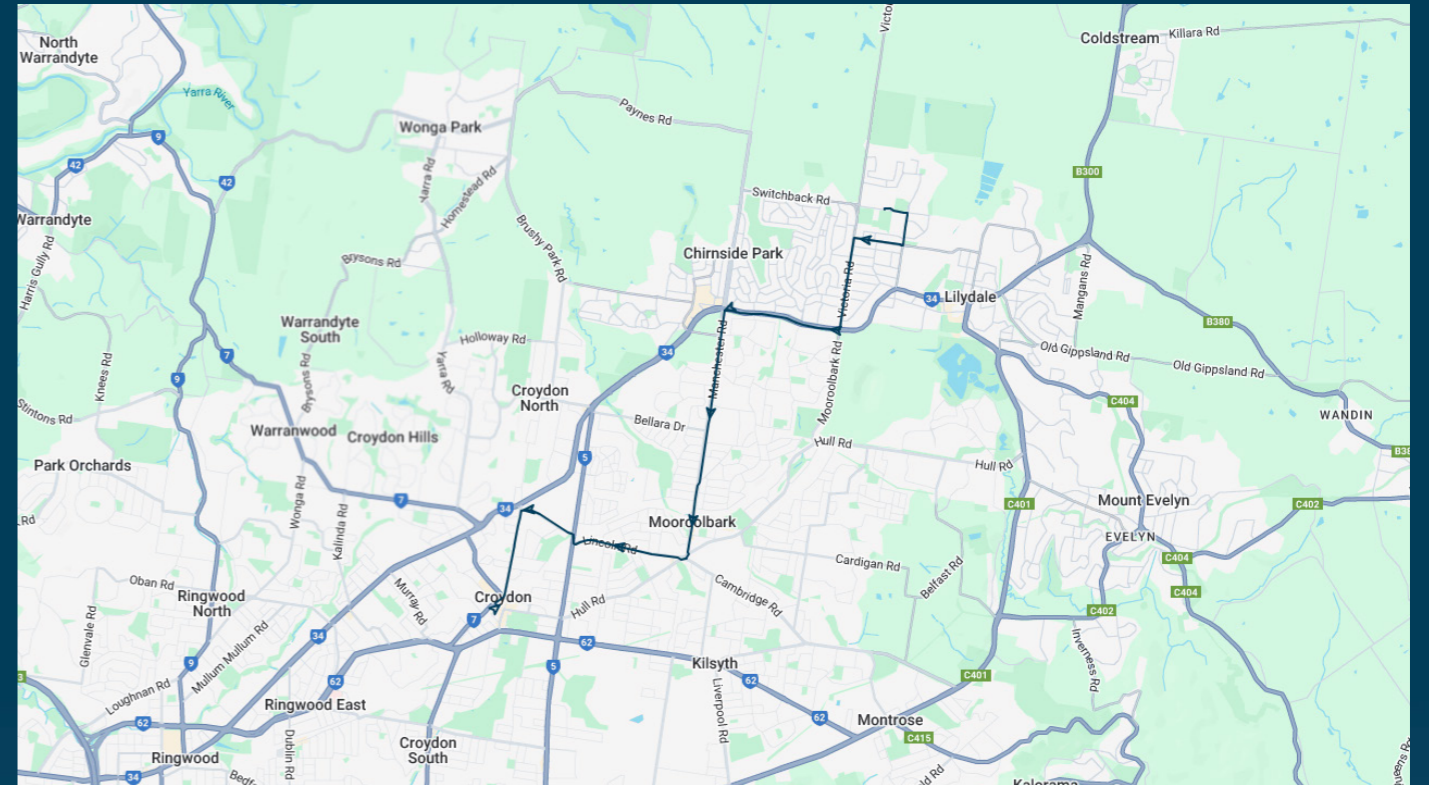

Mooroolbark College

Route: 2590 | Morning

TURN DIRECTIONS

Via Right Brice Ave, Right Manchester Rd, Right Maroondah Hwy, Left Victoria Rd, Right Beresford Rd, Cont Gardiner St, Left Anderson St, Right into Mt Lilydale Mercy College

You can also download the Ventura Tracker app to view real time bus locations of all services

Mooroolbark College

Route: 2600 | Afternoon

Stop ID	Stop Name	Time	Stop ID	Stop Name	Time
44540	Lilydale Heights College	15:10			
22140	Crestway/Cave Hill Rd	15:10			
22138	Willmette Ct/Cave Hill Rd	15:11			
16670	Peden St/Victoria Rd	15:14			
7444	Mooroolbark Rd/Maroondah Hwy	15:17			
7445	Landscape Dr/Maroondah Hwy	15:18			
7446	Dress Circle Lane/Maroondah Hwy	15:20			
13380	Partridge Way/Manchester Rd	15:21			
13381	Batterbee Dr/Manchester Rd	15:23			
13382	Erskine Rdge/Manchester Rd	15:23			
13383	Shadowplay Rd/Manchester Rd	15:25			
12760	Blairgowrie House/Manchester Rd	15:25			
12759	McDermott Ave/Manchester Rd	15:26			
12758	Diane Cres/Manchester Rd	15:27			
paliw	Paul St/Lincoln Rd	15:30			
10164	Clement Cres/Croydon Rd	15:34			
10165	Grandview Ave/Croydon Rd	15:35			
10166	Melba College/Croydon Rd	15:36			
10167	Croydon Primary School/Croydon Rd	15:36			
28716	Croydon Station	15:38			

Mooroolbark College

Route: 2600 | Afternoon

TURN DIRECTIONS

Via Left Nelson Rd, Right Cave Hill Rd, Right Beresford Rd, Left Victoria Rd, Right Maroondah Hwy, Left Manchester Rd, Right Lincoln Rd, Right Dorset Rd, Left Lincoln Rd, Left Croydon Rd, Cont Wicklow Ave, Left into Croydon Station