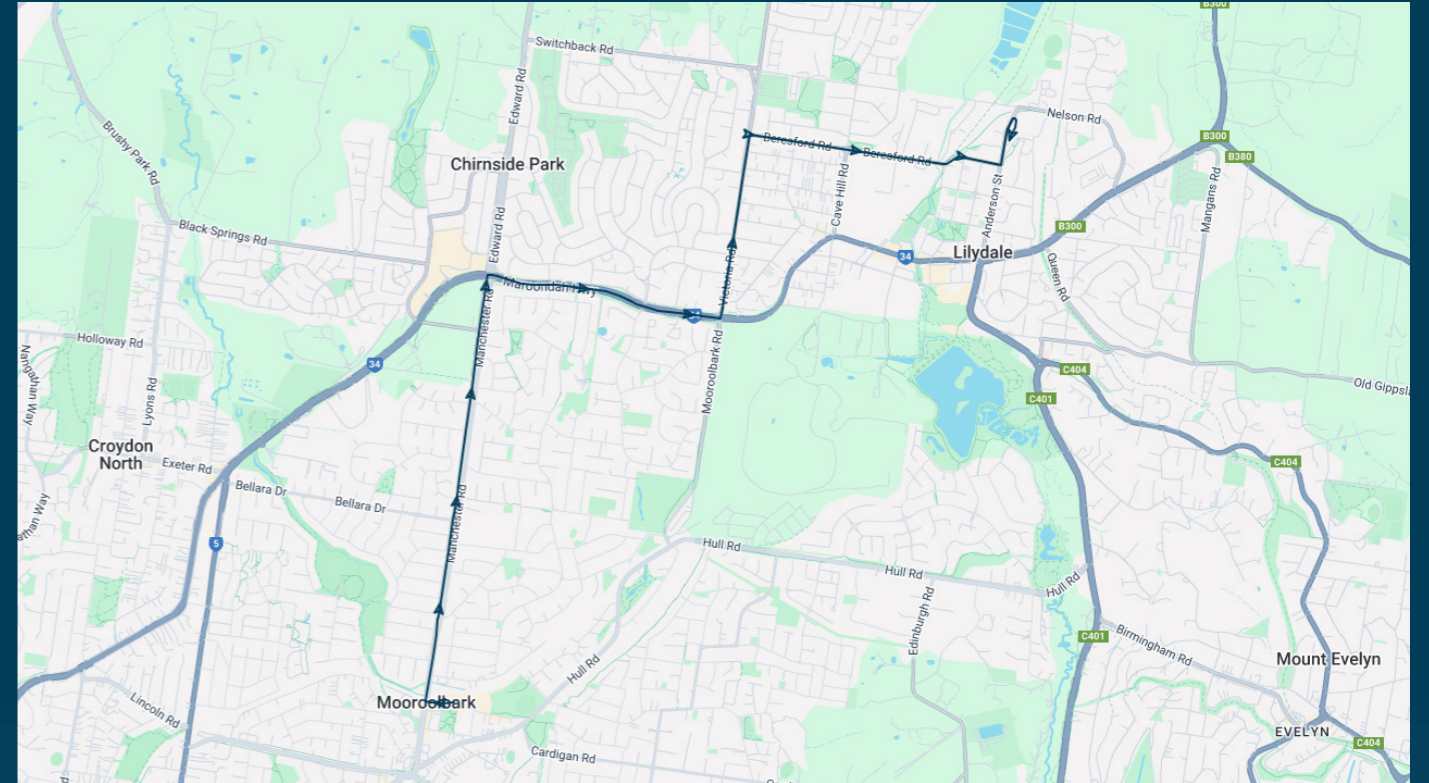

Times listed are estimated times only, it is advised to arrive at your stop earlier than the listed time to avoid missing your bus.

You can also download the Ventura Tracker app to view real time bus locations of all services

Mooroolbark College

Route: 2590 | Morning

TURN DIRECTIONS

Via Right Brice Ave, Right Manchester Rd, Right Maroondah Hwy, Left Victoria Rd, Right Beresford Rd, Cont Gardiner St, Left Anderson St, Right into Mt Lilydale Mercy College

You can also download the Ventura Tracker app to view real time bus locations of all services

Mooroolbark College

Route: 2600 | Afternoon

Stop ID	Stop Name	Time	Stop ID	Stop Name	Time
44540	Lilydale Heights College	15:10			
22140	Crestway/Cave Hill Rd	15:10			
22138	Willmette Ct/Cave Hill Rd	15:11			
16670	Peden St/Victoria Rd	15:14			
7444	Mooroolbark Rd/Maroondah Hwy	15:17			
7445	Landscape Dr/Maroondah Hwy	15:18			
7446	Dress Circle Lane/Maroondah Hwy	15:20			
13380	Partridge Way/Manchester Rd	15:21			
13381	Batterbee Dr/Manchester Rd	15:23			
13382	Erskine Rdge/Manchester Rd	15:23			
13383	Shadowplay Rd/Manchester Rd	15:25			
12760	Blairgowrie House/Manchester Rd	15:25			
12759	McDermott Ave/Manchester Rd	15:26			
12758	Diane Cres/Manchester Rd	15:27			
paliw	Paul St/Lincoln Rd	15:30			
10164	Clement Cres/Croydon Rd	15:34			
10165	Grandview Ave/Croydon Rd	15:35			
10166	Melba College/Croydon Rd	15:36			
10167	Croydon Primary School/Croydon Rd	15:36			
28716	Croydon Station	15:38			