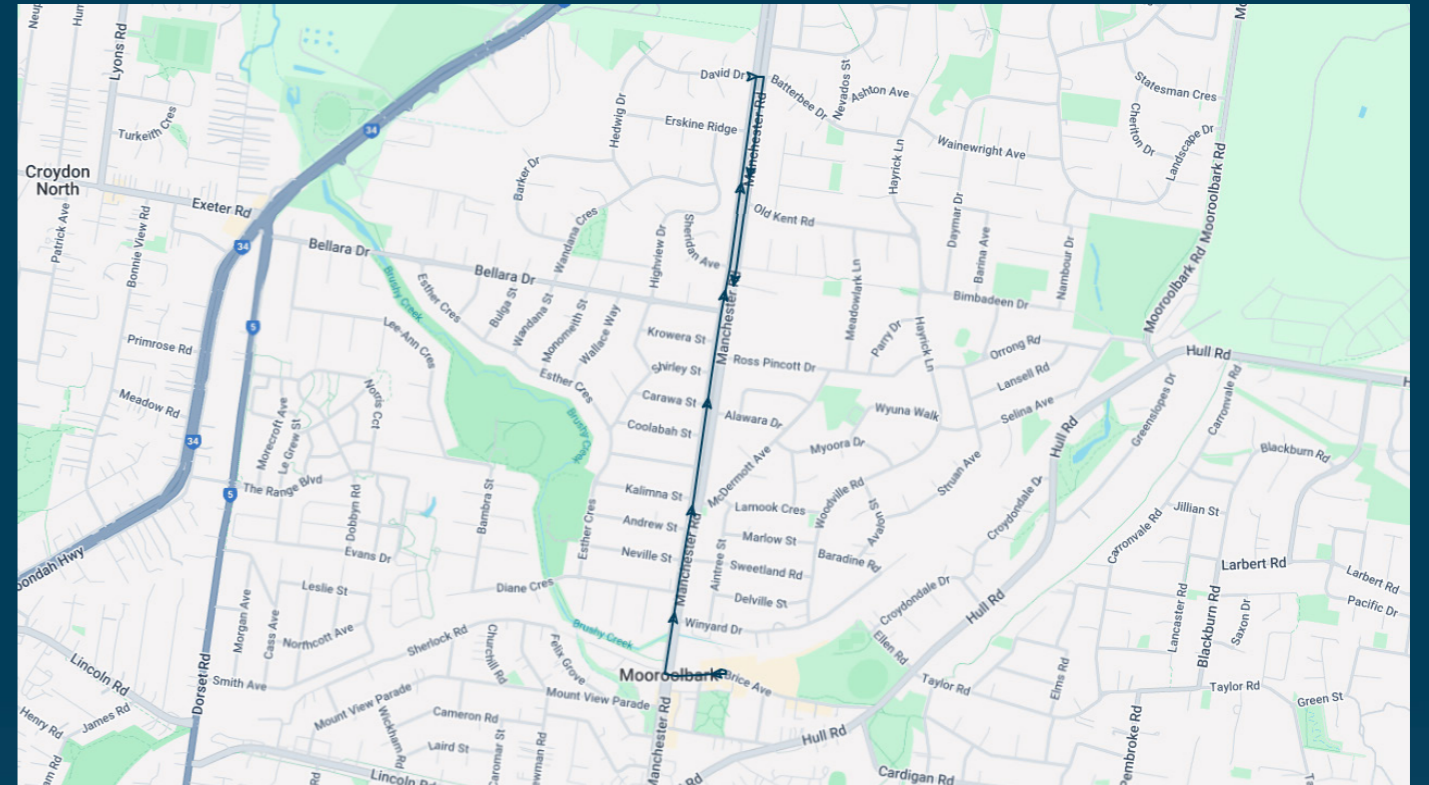

Mooroolbark College

Route: 2564 | Morning

Stop ID	Stop Name	Time	Stop ID	Stop Name	Time
21294	Mooroolbark Station	08:20			
14383	Diane Cres/Manchester Rd	08:21			
14384	Kalimna St/Manchester Rd	08:22			
14385	Shirley St/Manchester Rd	08:24			
13440	Sheridan Ave/Manchester Rd	08:25			
13439	Erskine Rdge/Manchester Rd	08:26			
13381	Batterbee Dr/Manchester Rd	08:27			
13382	Erskine Rdge/Manchester Rd	08:28			
13383	Shadowplay Rd/Manchester Rd	08:30			

Mooroolbark College

Route: 2564 | Morning

TURN DIRECTIONS

Via Right Brice Ave, Right Manchester Rd, u-turn at Old Kent Rd to Mooroolbark College

To view our list of live tracked services, visit www.venturabus.com.au
 Timetable Printed : 30 September 2024

Times listed are estimated times only, it is advised to arrive at your stop earlier than the listed time to avoid missing your bus.

You can also download the Ventura Tracker app to view real time bus locations of all services

Mooroolbark College

Route: 2600 | Afternoon

TURN DIRECTIONS

Via Left Nelson Rd, Right Cave Hill Rd, Right Beresford Rd, Left Victoria Rd, Right Maroondah Hwy, Left Manchester Rd, Right Lincoln Rd, Right Dorset Rd, Left Lincoln Rd, Left Croydon Rd, Cont Wicklow Ave, Left into Croydon Station