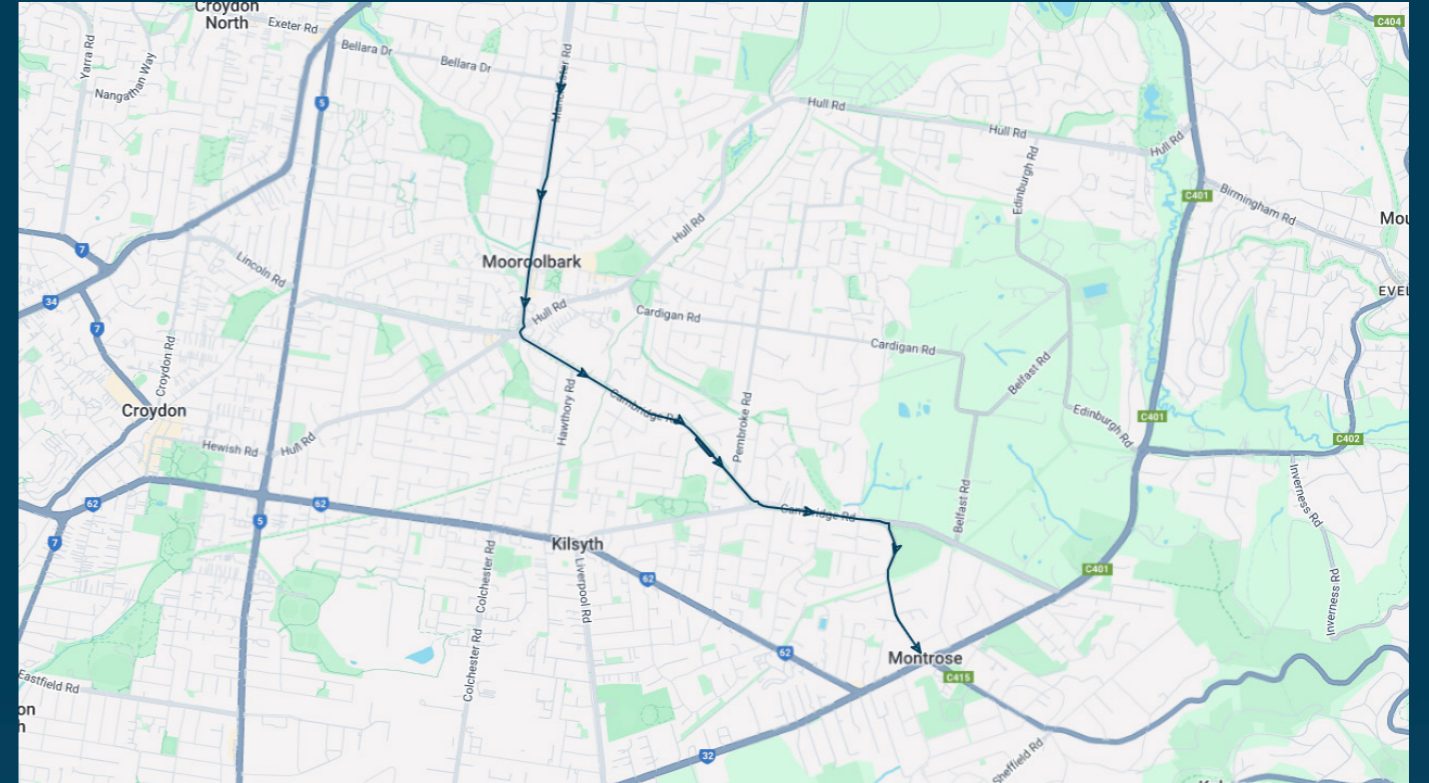

Mooroolbark College

Route: 3418 | Morning

TURN DIRECTIONS

Via Mt Dandenond Rd, Veer Left Mt Dandenong Rd, Cont Leigh Rd, Left into service lane outside shops, Left Travallyn Cl, Left Walker Rd, Right Montrose Rd, Left Cambridge Rd, Left into service road after Morrison Cres, Left Cambridge Rd, Right Manchester Rd, u-turn at Old Kent Rd to Mooroolbark College

To view our list of live tracked services, visit www.venturabus.com.au

Timetable Printed : 30 September 2024

Mooroolbark College

Route: 3419 | Afternoon

Stop ID	Stop Name	Time	Stop ID	Stop Name	Time
13383	Shadowplay Rd/Manchester Rd	15:12			
12760	Blairgowrie House/Manchester Rd	15:13			
12759	McDermott Ave/Manchester Rd	15:15			
12758	Diane Cres/Manchester Rd	15:17			
11052	Yarra Hills Secondary College	15:23			
44560	Pembroke Secondary College	15:23			
9908	Regina St/Cambridge Rd	15:27			
9907	Alpine Way/Cambridge Rd	15:27			
9906	Acacia Ave/Cambridge Rd	15:28			
9905	Montrose Brickworks Floral Reserve	15:28			
9904	Tasman Ct/Montrose Rd	15:29			
9903	Montrose Kindergarten/Montrose Rd	15:30			

Mooroolbark College

Route: 3419 | Afternoon

TURN DIRECTIONS

Cont Manchester Rd, Left Cambridge Rd, Right into the service lane outside the old Yarra Hills/Pembroke College bus stop (after Lawson Rd), Right Cambridge Rd, Cont Left Cambridge Rd, Right Montrose Rd to Montrose Kindergarten

You can also download the Ventura Tracker app to view real time bus locations of all services