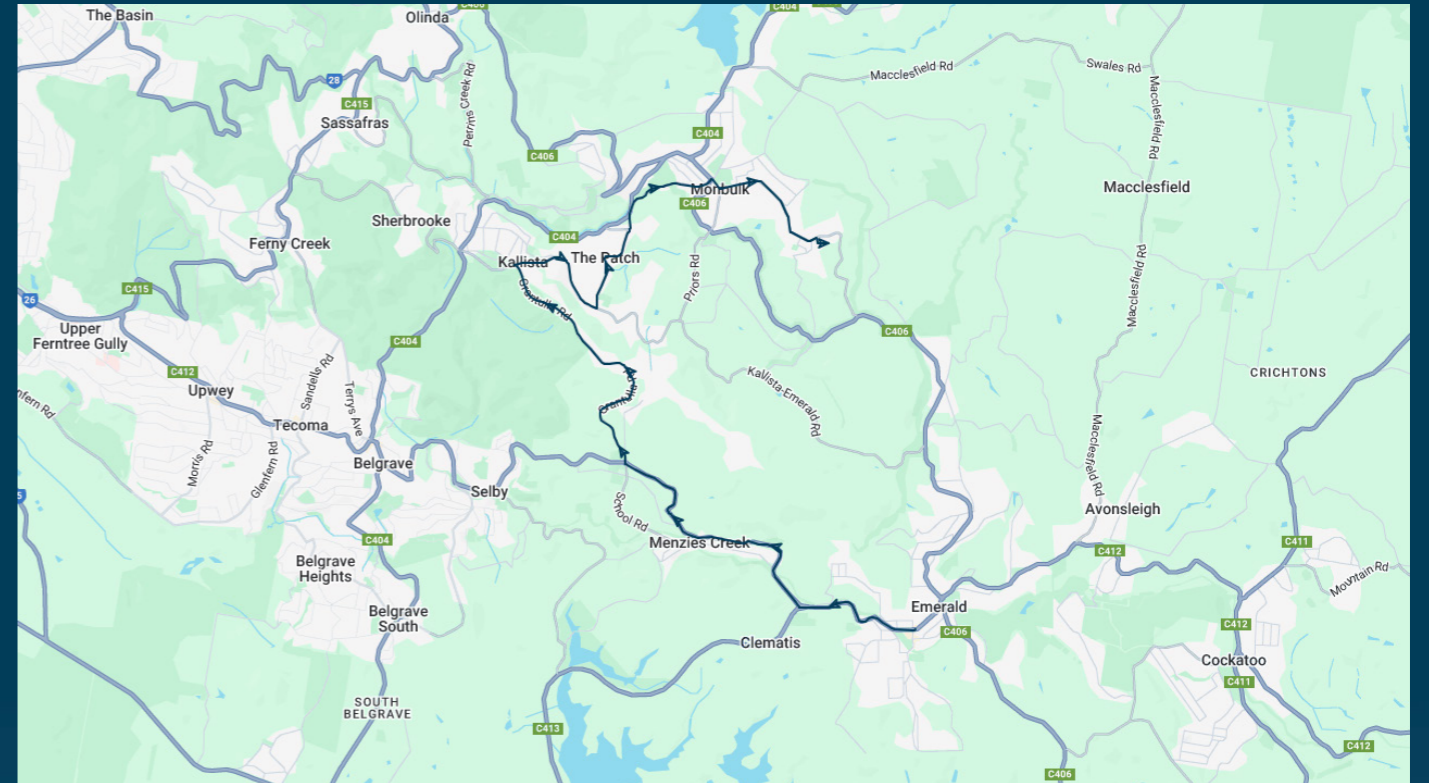

Monbulk Primary School

Route: 5036 (SBSC) | Morning

Stop ID	Stop Name	Time	Stop ID	Stop Name	Time
13957	Emerald Village/Main St	07:54			
13958	Memorial Ave/Belgrave-Gembrook Rd	07:55			
13961	Clematis Station/Belgrave-Gembrook Rd	07:58			
13965	School Rd/Belgrave-Gembrook Rd	08:01			
	Hermons Saddle Reserve/Grantulla Rd	08:04			
	Ridge Rd/Grantulla Rd	08:07			
	Belford Rd/Grantulla Rd	08:08			
14660	Grantulla Rd/Kallista-Emerald Rd	08:10			
14662	The Patch Rd/Kallista-Emerald Rd	08:13			
14664	O'Connor's Rd/The Patch Rd	08:14			
14665	Camms Rd/The Patch Rd	08:17			
46557	Monbulk Primary School/Main Rd	08:25			
44558	Monbulk College	08:28			

Monbulk Primary School

Route: 5036 (SBSC) | Morning

TURN DIRECTIONS

Via Belgrave-Gembrook Rd, Cont Belgrave-Emerald Rd, Right Grantulla Rd, Right Kallista-Emerald Rd, Left The Patch Rd, Right The Patch Rd, Cont Masches Hill, Cont Baynes Park Rd, Left Emerald-Monbulk Rd, Right Main Rd, Left David Hill Rd, Right into Monbulk College

To view our list of live tracked services, visit www.venturabus.com.au
Timetable Printed : 30 September 2024

Times listed are estimated times only, it is advised to arrive at your stop earlier than the listed time to avoid missing your bus.

You can also download the Ventura Tracker app to view real time bus locations of all services