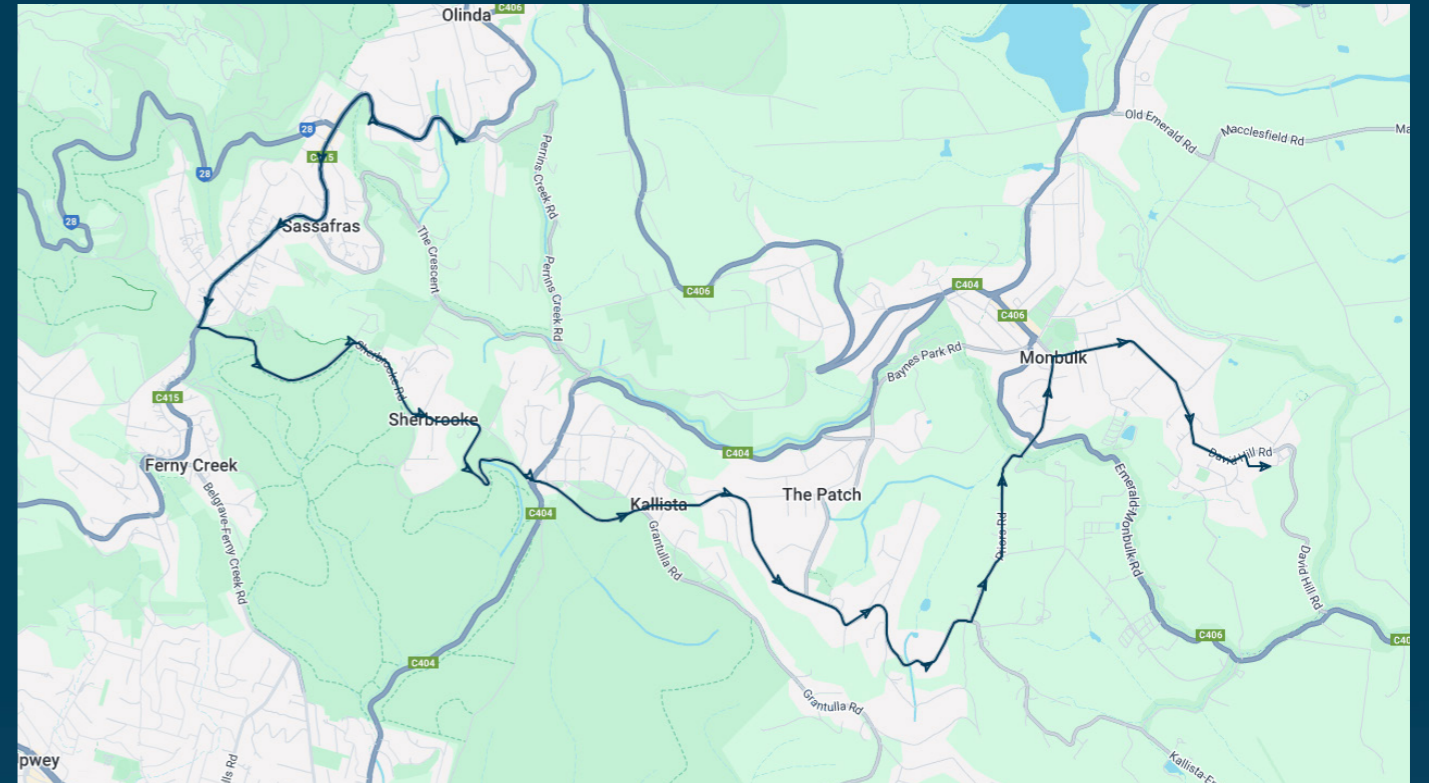

Monbulk Primary School

Route: 5019 (SBSC) | Morning

Stop ID	Stop Name	Time	Stop ID	Stop Name	Time
42292	Perrins Ck (south) Rd/Mt D'nong Tourist Rd	08:08			
12569	Colehurst Cres/Mt Dandenong Tourist Rd	08:09			
12099	Prince St/Mt Dandenong Tourist Rd	08:10			
12100	The Crescent/Mt Dandenong Tourist Rd	08:12			
12546	Sherbrooke Community School	08:14			
	Mt Dandenong Tourist Rd/Sherbrooke Rd	08:16			
12550	Poets Ln/Sherbrooke Rd	08:19			
12552	Monbulk Rd/Sherbrooke Rd	08:21			
14661	O'Connor Rd/Kallista Rd	08:24			
14662	The Patch Rd/Kallista Rd	08:25			
	Kallista-Emerald Rd/Priors Rd	08:29			
	Moxhams Rd/Priors Rd	08:30			
MONPE	Monbulk Primary School/David Hill Rd	08:32			
44558	Monbulk College	08:35			

Monbulk Primary School

Route: 5019 (SBSC) | Morning