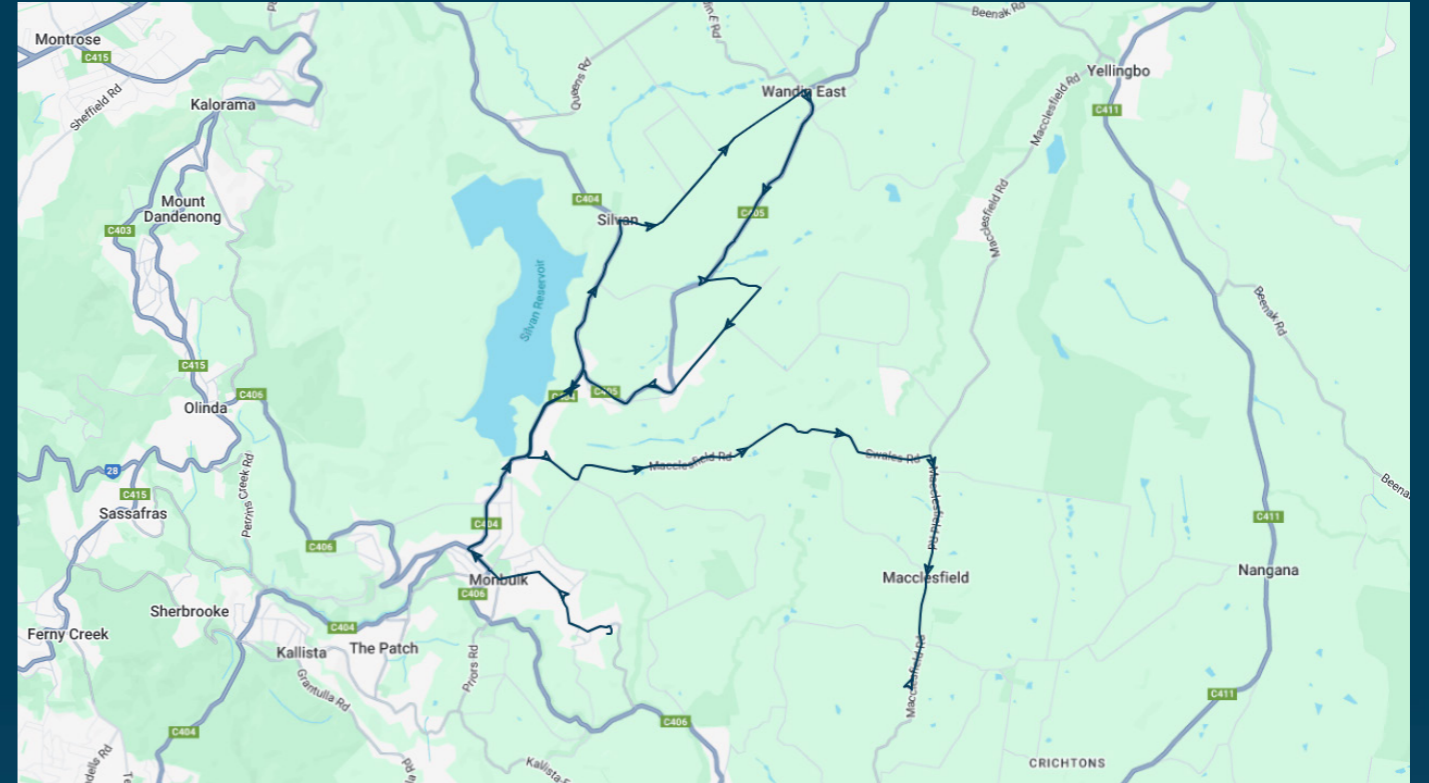

Monbulk Primary School

Route: 5041 (SBSC) | Afternoon

Stop ID	Stop Name	Time	Stop ID	Stop Name	Time
44558	Monbulk College	15:23			
MONPS	Monbulk Primary School/Main Rd	15:28			
	9 Parker Rd	15:35			
	Chapman Rd/Parker Rd	15:36			
	Wandin East Hall/Monbulk-Seville Rd	15:39			
	112 Monbulk-Seville Rd	15:42			
	Wiseman Rd/Link Rd	15:43			
	Hollis Rd/Wiseman Rd	15:44			
	Knolls Ln/Wiseman Rd	15:45			
	Monbulk Winery/Macclesfield Rd	15:52			
	Old Macclesfield Rd/Macclesfield Rd	15:53			
	Stranges Rd/Macclesfield Rd	15:57			
	Macclesfield Primary School	16:01			

Monbulk Primary School

Route: 5041 (SBSC) | Afternoon

TURN DIRECTIONS

Via Left David Hill Rd, Right Main Rd, Right Monbulk Rd, Right Parker Rd, Cont into Wandin East Hall, Right Monbulk-Seville Rd, Left Link Rd, Right Wiseman Rd, Left Monbulk-Seville Rd, Left Monbulk Rd, Left Old Emerald Rd, Left Macclesfield Rd, Cont Swales Rd, Right Macclesfield Rd, Right into Macclesfield Primary School Car Park