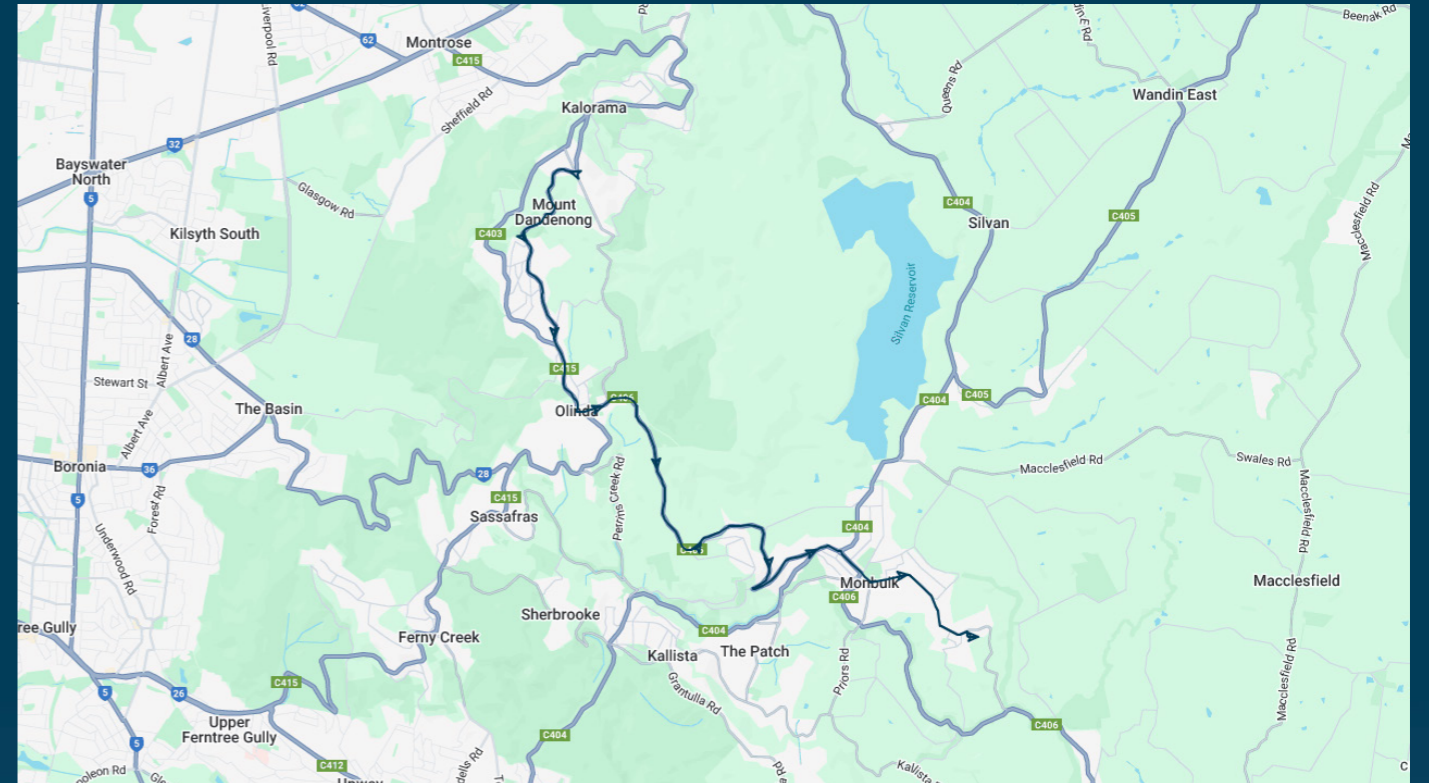

Monbulk Primary School

Route: 5013 (SBSC) | Morning

Stop ID	Stop Name	Time	Stop ID	Stop Name	Time
9812	Falls Rd/Mt Dandenong Tourist Rd	08:05			
9809	Helens Rd/Mt Dandenong Tourist Rd	08:07			
9806	St Clare's Church/Mt Dandenong Tourist Rd	08:10			
9804	Giddens Ln/Mt Dandenong Tourist Rd	08:11			
9802	Dandenong Hotel/Mt Dandenong Tourist Rd	08:12			
9801	Parsons Lane/Monash Ave	08:14			
45194	Olinda Reserve/Olinda-Monbulk Rd	08:15			
45200	Hacketts Rd/Olinda-Monbulk Rd	08:18			
	Spencer Rd/Olinda-Monbulk Rd	08:20			
46557	Monbulk Primary School/Main Rd	08:25			
44558	Monbulk College	08:28			

Monbulk Primary School

Route: 5013 (SBSC) | Morning

TURN DIRECTIONS

Via Mt Dandenong Tourist Rd, Left Parsons Ln, Right Monash Ave, Left Mt Dandenong Tourist Rd, Left Olinda-Monbulk Rd, Left Monbulk Rd, Right Main Rd, Left David Hill Rd, Right into Monbulk College

To view our list of live tracked services, visit www.venturabus.com.au
Timetable Printed : 30 September 2024

Times listed are estimated times only, it is advised to arrive at your stop earlier than the listed time to avoid missing your bus.

You can also download the Ventura Tracker app to view real time bus locations of all services