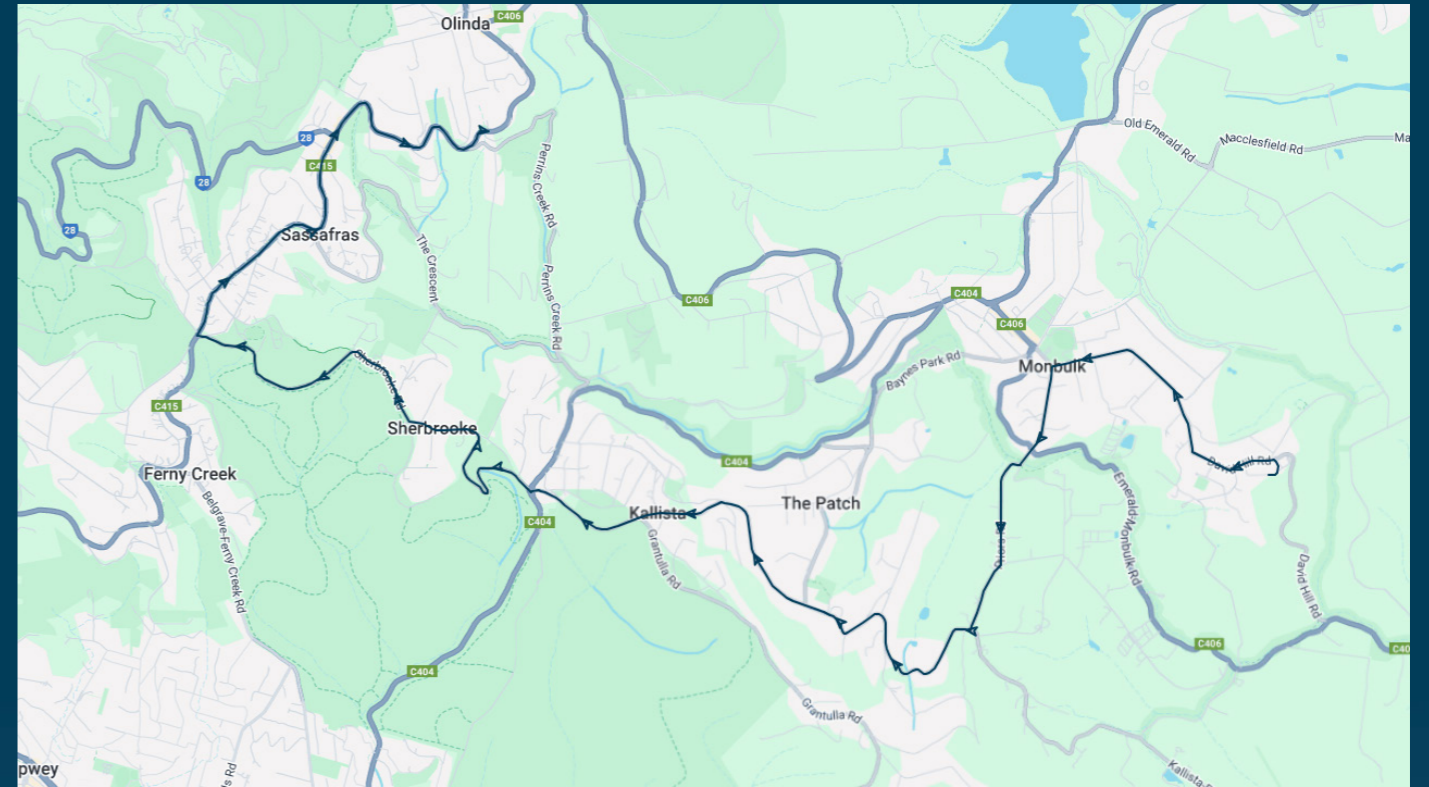

Monbulk Primary School

Route: 5020 (SBSC) | Afternoon

Stop ID	Stop Name	Time	Stop ID	Stop Name	Time
44558	Monbulk College	15:25			
MONPW	Monbulk Primary School/David Hill Rd	15:28			
	Emerald/Monbulk Rd/Moxhams Rd	15:29			
	Kallista-Emerald Rd/Priors Rd	15:31			
	Greenslopes Rd/Kallista-Emerald Rd	15:32			
	The Patch Rd/Kallista-Emerald Rd	15:33			
	O'Connors Rd/Kallista-Emerald Rd	15:35			
14576	Grantulla Rd/Kallista-Emerald Rd	15:36			
14577	Kallista PS/Kallista-Emerald Rd	15:37			
13814	Georges Rd/Sherbrooke Rd	15:39			
12577	Clarkmont Rd/Sherbrooke Rd	15:42			
12572	The Crescent/Mt Dandenong Tourist Rd	15:44			
12571	Prince St/Mt Dandenong Tourist Rd	15:45			
12097	Colehurst Cres/Mt Dandenong Tourist Rd	15:46			
22496	485 Mt. Dandenong Tourist Rd	15:48			

Monbulk Primary School

Route: 5020 (SBSC) | Afternoon