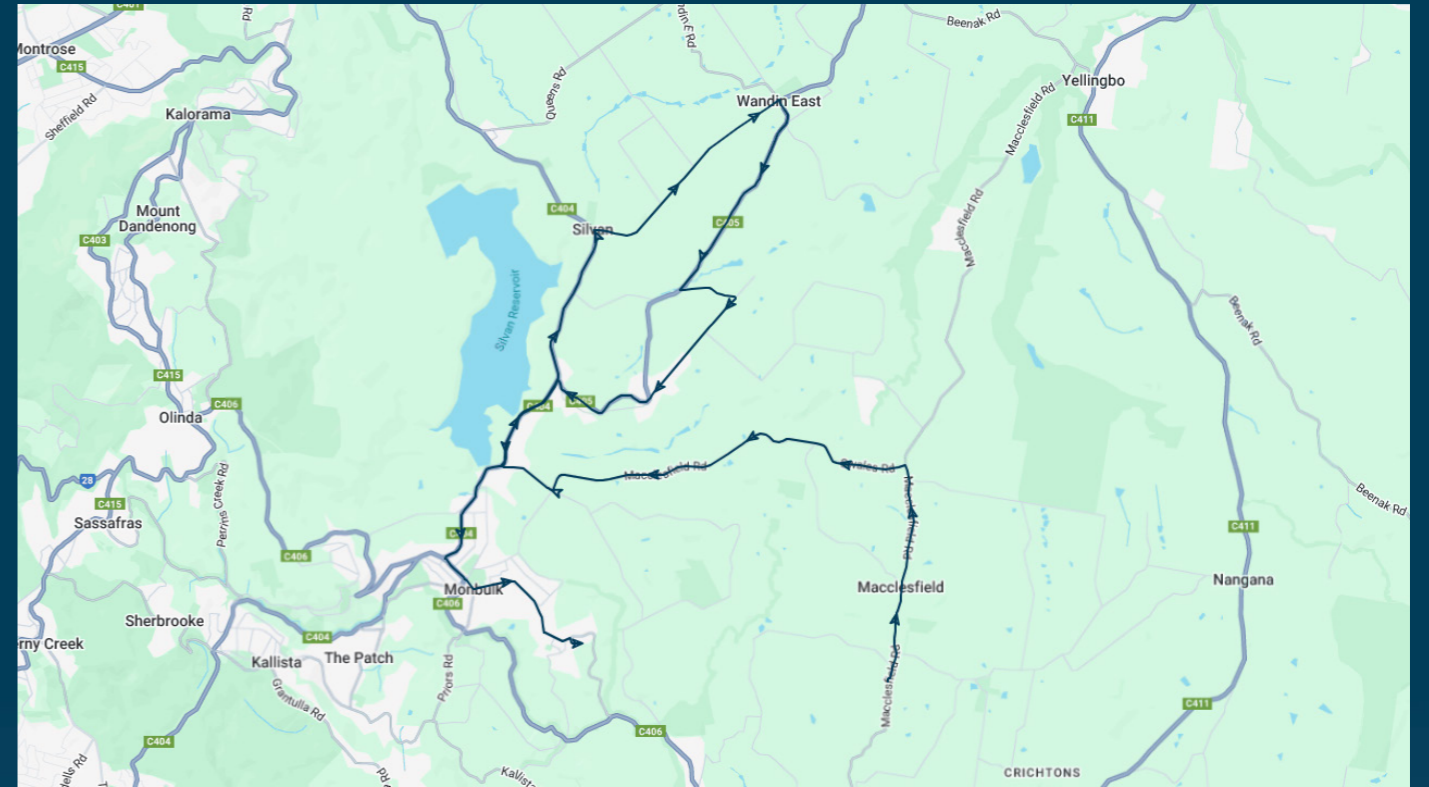

Monbulk Primary School

Route: 5040 (SBSC) | Morning

Stop ID	Stop Name	Time	Stop ID	Stop Name	Time
	Macclesfield Primary School	07:59			
	Stranges Rd/Macclesfield Rd	08:02			
	Flemings Ln/Macclesfield Rd	08:05			
	Monbulk Winery/Macclesfield Rd	08:06			
	9 Parker Rd	08:12			
	Chapmans Farm	08:14			
	Wandin East Hall/Monbulk-Seville Rd	08:18			
	112 Monbulk-Seville Rd	08:21			
	Wiseman Rd/Link Rd	08:22			
	Hollis Rd/Wiseman Rd	08:23			
	Knolls Ln/Wiseman Rd	08:25			
	Wiseman Rd/Sveille Rd	08:26			
46557	Monbulk Primary School/Main Rd	08:32			
44558	Monbulk College	08:35			

Monbulk Primary School

Route: 5040 (SBSC) | Morning