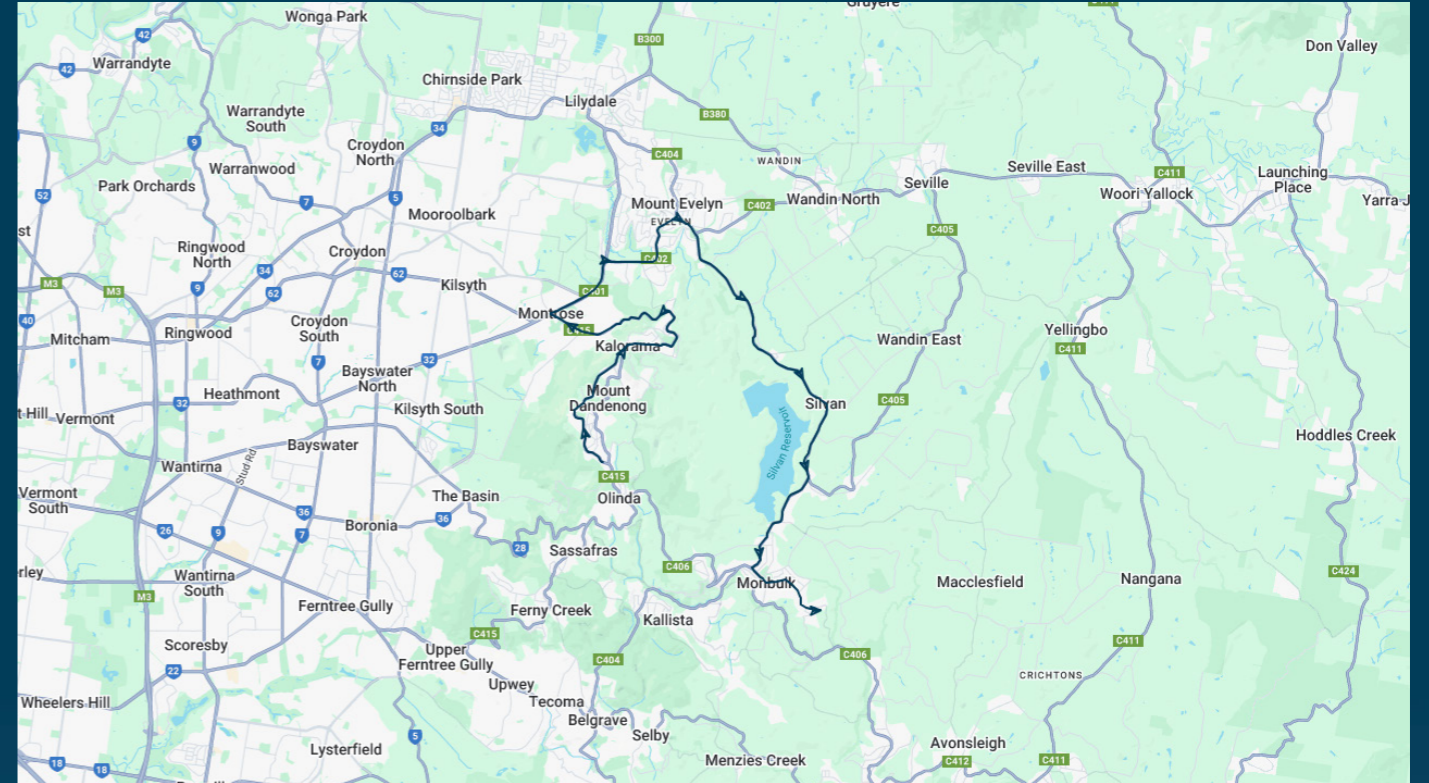

Monbulk Primary School

Route: 5038 (SBSC) | Morning

Stop ID	Stop Name	Time	Stop ID	Stop Name	Time
HENCO	Balance Mountain Day Spa/Ridge Rd	07:51			
8961	Singleton Reserve/Ridge Rd	07:53			
8963	Obervatory Rd/Ridge Rd	07:55			
	Kalorama Five Ways/Ridge Rd	07:58			
8924	Kalorama Oval/Mt Dandenong Tourist Rd	08:00			
8926	Childs Rd/Mt Dandenong Tourist Rd	08:01			
8934	Old Coach Rd/Mt Dandenong Tourist Rd	08:03			
8936	Mt Dandenong Rd/Mt D'nong Tourist Rd	08:05			
14695	Swansea Rd/York Rd	08:09			
14543	Inverness Rd/York Rd	08:10			
14548	Clegg Rd/Monbulk Rd	08:16			
14550	McKillop Rd/Monbulk Rd	08:18			
46557	Monbulk Primary School/Main Rd	08:28			
44558	Monbulk College	08:35			

Monbulk Primary School

Route: 5038 (SBSC) | Morning