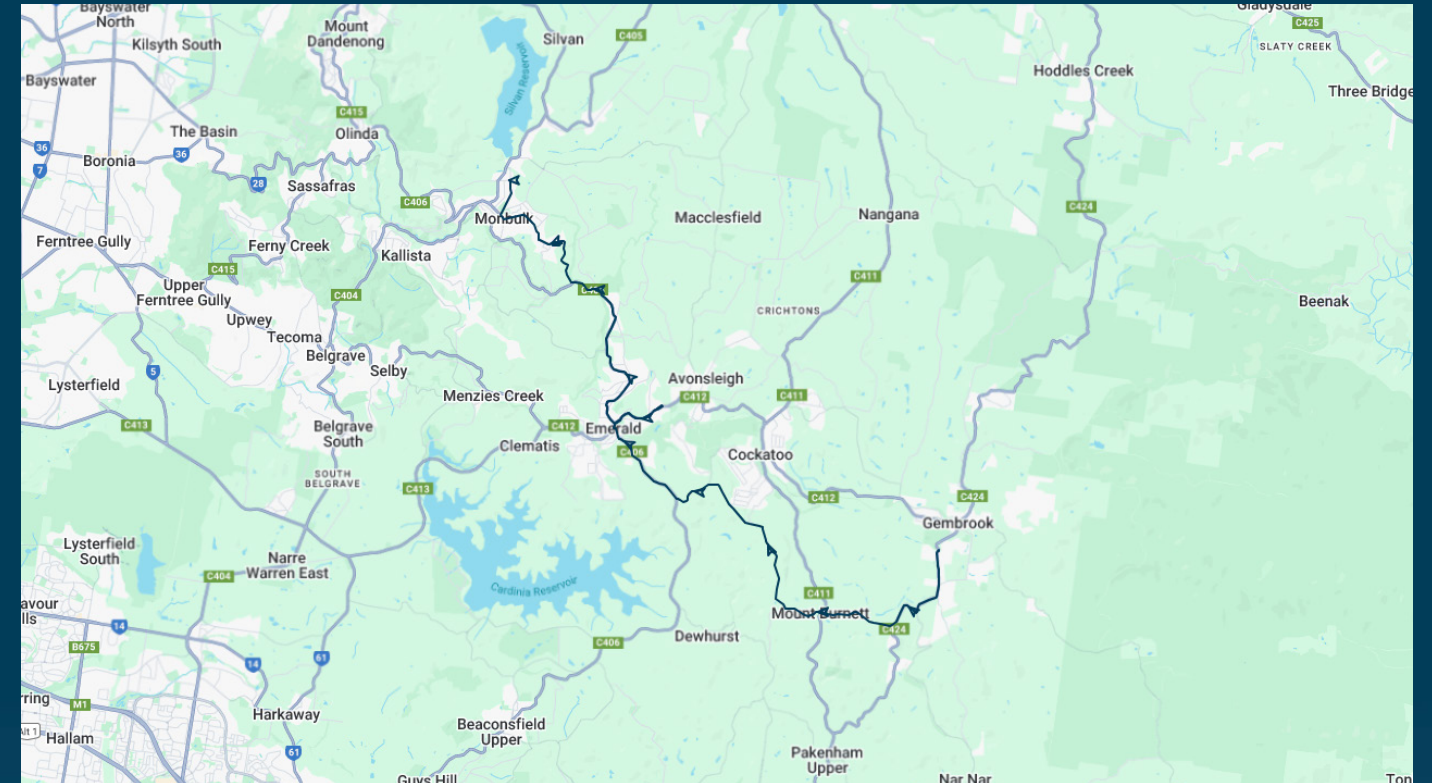

Monbulk College

Route: 5042 (SBSC) | Morning

Stop ID	Stop Name	Time	Stop ID	Stop Name	Time
	Watkins Lane/Gembrook Rd	07:50			
44792	Boyd Rd/Gembrook Rd	07:53			
44793	Mt Eirene Rd/Gembrook Rd	07:54			
	Bessie Creek Rd/Gembrook Rd	07:55			
	Mt Burnett Rd/Gembrook Rd	07:57			
	Matters Rd/Paternoster Rd	07:58			
	Viewhill Rd/Paternoster Rd	08:01			
	Halcyon Gr/Paternoster Rd	08:06			
	21 Paternoster Rd	08:08			
22503	Ozone Ave/Beaconsfield-Emerald Rd	08:10			
22504	Station Ave/Beaconsfield-Emerald Rd	08:12			
46554	Emerald Secondary College	08:15			
13956	Beaconsfield-Emerald Rd	08:19			
	Barnshaw Ln/Emerald-Monbulk Rd	08:20			
	Florence Ave/Emerald-Monbulk Rd	08:22			
	Charman Ave/Emerald-Monbulk Rd	08:24			
	Holman Rd/Emerald-Monbulk Rd	08:27			
44558	Monbulk College	08:32			
44556	St Paul's Primary School	08:38			

Times listed are estimated times only, it is advised to arrive at your stop earlier than the listed time to avoid missing your bus.

You can also download the Ventura Tracker app to view real time bus locations of all services

Monbulk College

Route: 5042 (SBSC) | Morning

TURN DIRECTIONS

Via Gembrook Rd, Right Mt Burnett Rd, Left Pakenham Rd, Right Paternoster Rd, Right Beaconsfield-Emerald Rd, Right Main St, Right Belgrave-Gembrook Rd, Left into Emerald Secondary College, Right Belgrave-Gembrook Rd, u-turn at Beaconsfield-Emerald roundabout, Left Emerald-Monbulk Rd, Right David Hill Rd, Left into Monbulk College, Left David Hill Rd, Right Moores Rd, Left Prices Rd to St Paul's Primary School

To view our list of live tracked services, visit www.venturabus.com.au
Timetable Printed : 30 September 2024