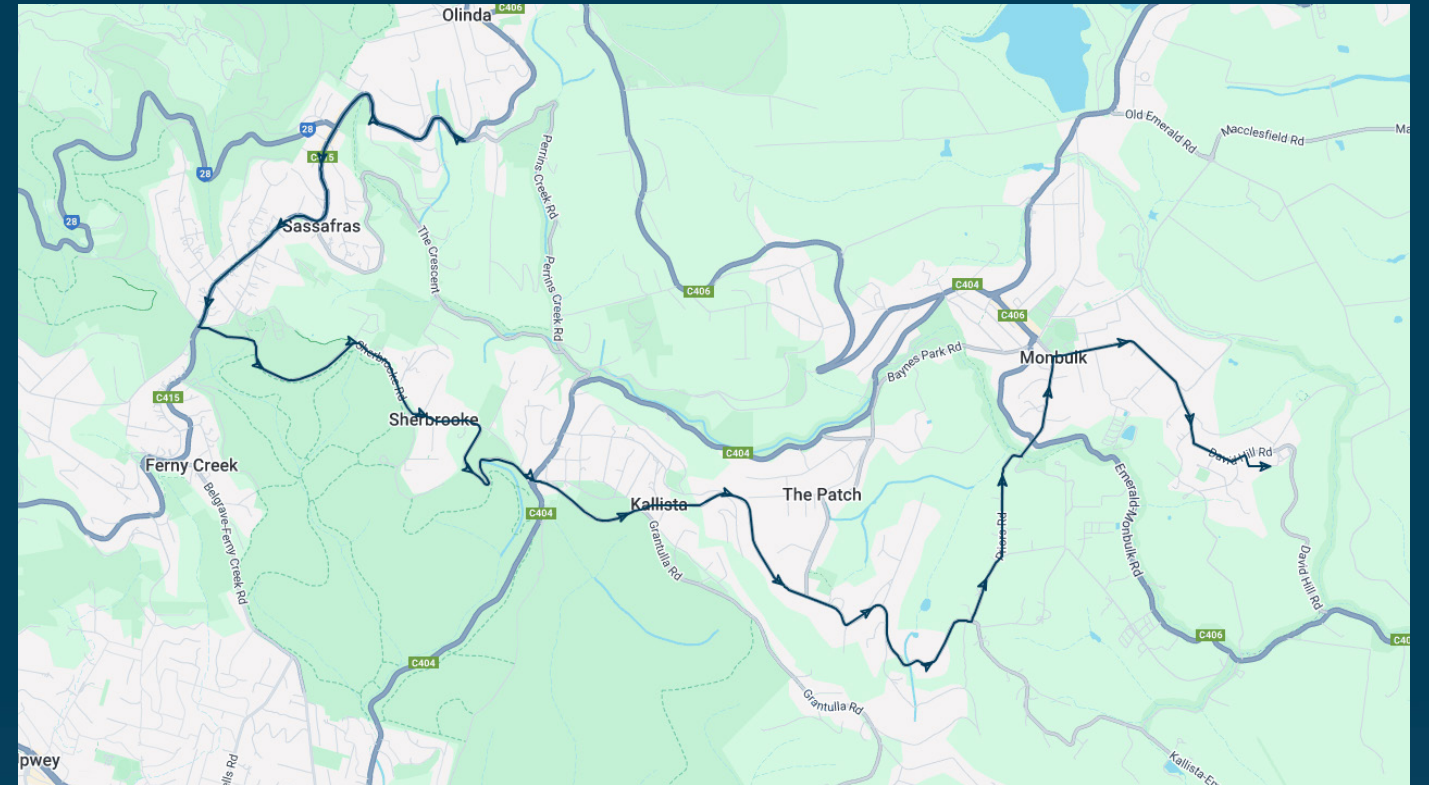

To view our list of live tracked services, visit www.venturabus.com.au
 Timetable Printed : 30 September 2024

Monbulk College

Route: 5019 (SBSC) | Morning

Stop ID	Stop Name	Time	Stop ID	Stop Name	Time
42292	Perrins Ck (south) Rd/Mt D'nong Tourist Rd	08:08			
12569	Colehurst Cres/Mt Dandenong Tourist Rd	08:09			
12099	Prince St/Mt Dandenong Tourist Rd	08:10			
12100	The Crescent/Mt Dandenong Tourist Rd	08:12			
12546	Sherbrooke Community School	08:14			
	Mt Dandenong Tourist Rd/Sherbrooke Rd	08:16			
12550	Poets Ln/Sherbrooke Rd	08:19			
12552	Monbulk Rd/Sherbrooke Rd	08:21			
14661	O'Connor Rd/Kallista Rd	08:24			
14662	The Patch Rd/Kallista Rd	08:25			
	Kallista-Emerald Rd/Priors Rd	08:29			
	Moxhams Rd/Priors Rd	08:30			
MONPE	Monbulk Primary School/David Hill Rd	08:32			
44558	Monbulk College	08:35			

Monbulk College

Route: 5019 (SBSC) | Morning

TURN DIRECTIONS

Via Mt Dandenong Tourist Rd, Left Sherbrooke Rd, Cont Kallista-Emerald Rd, Left Priors Rd, Left Moxhams Rd, Right David Hill Rd, Right into Monbulk College