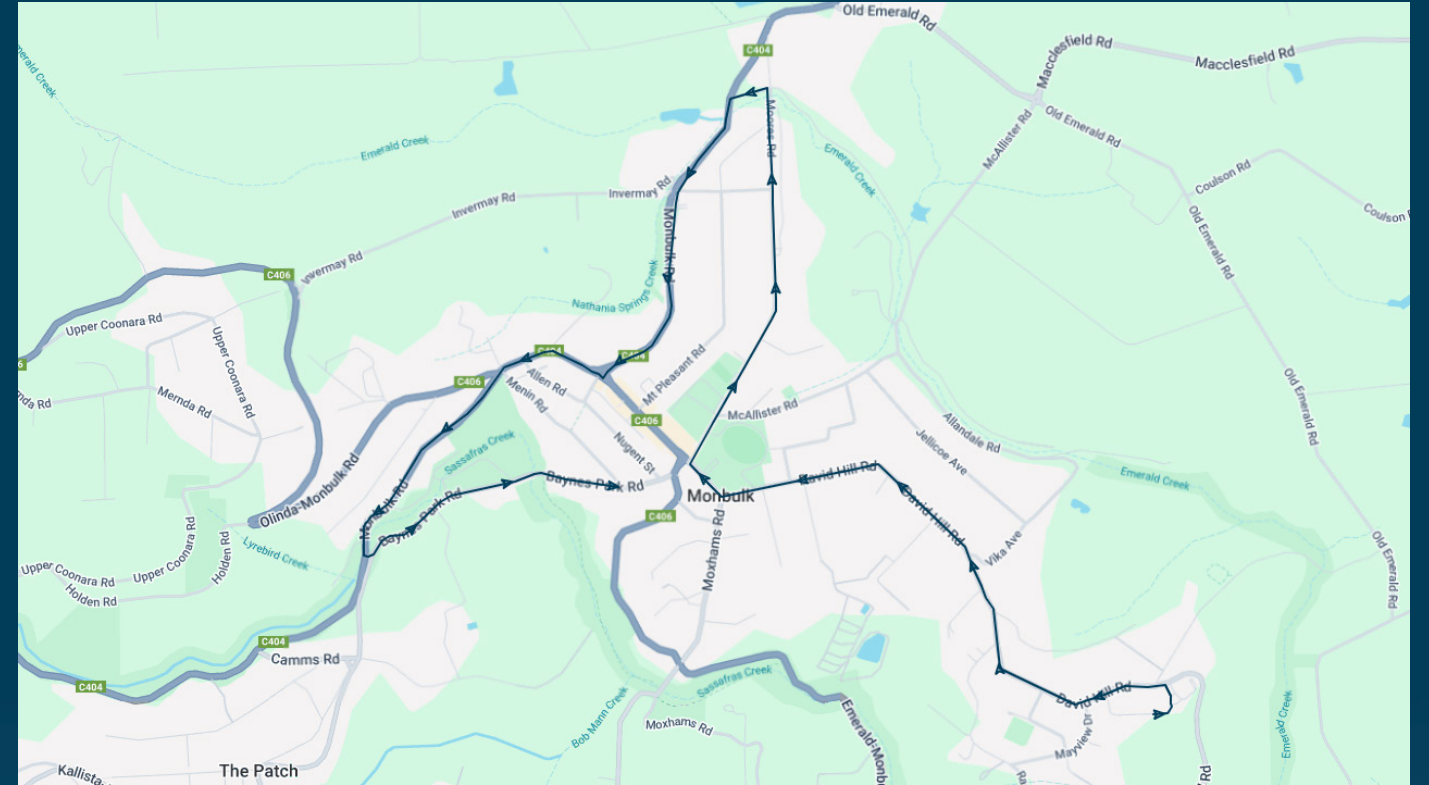

Monbulk College

Route: 5106 | Afternoon

Stop ID	Stop Name	Time	Stop ID	Stop Name	Time
44558	Monbulk College	15:15			
46557	Monbulk Primary School/Main Rd	15:16			
46558	St Paul's Catholic PS/Moores Rd	15:16			
14565	Invermay Rd/Monbulk Rd	15:17			
14566	535 Monbulk Rd	15:18			
14667	Monbulk Aquatic Centre/Baynes Park Rd	15:19			
14668	Menin Rd/Baynes Park Rd	15:20			

Monbulk College

Route: 5106 | Afternoon