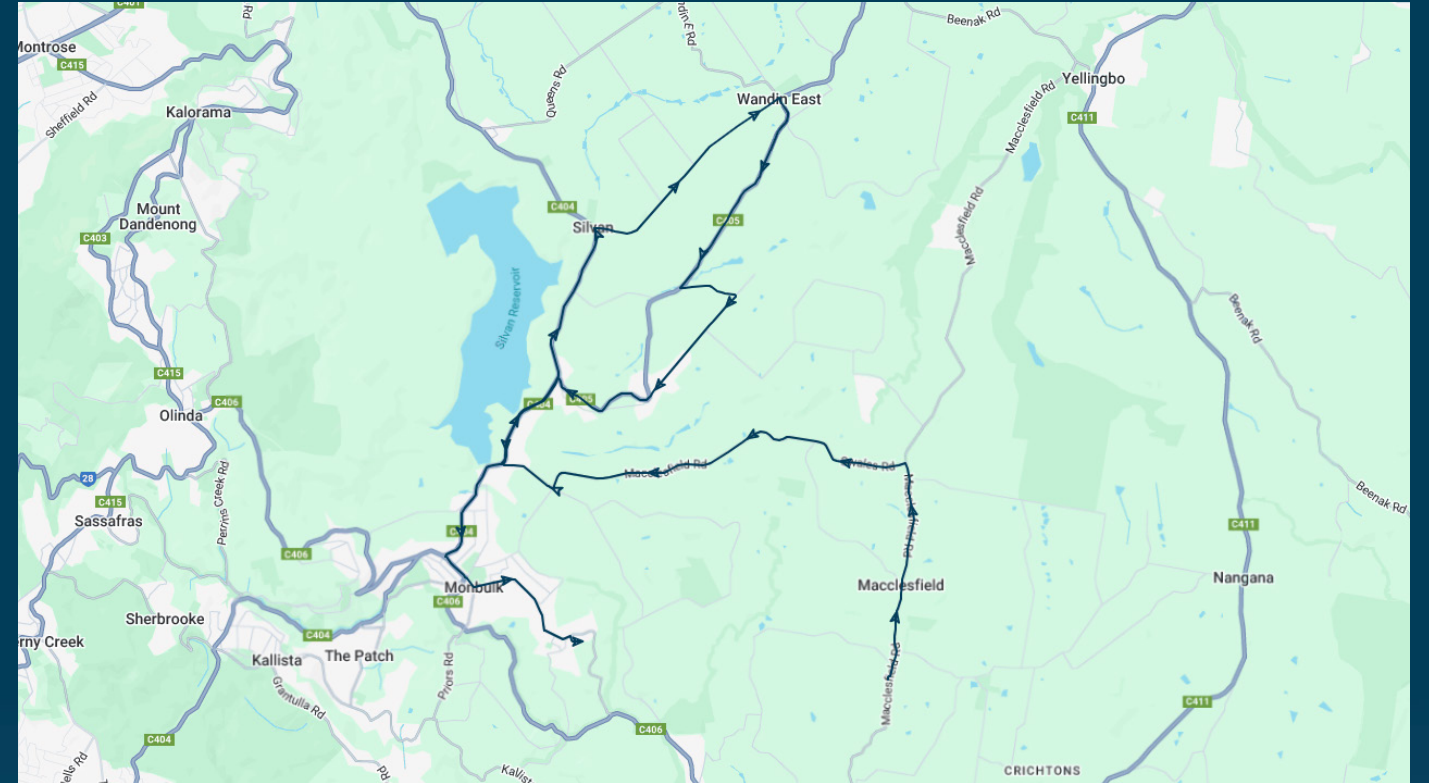

Monbulk College

Route: 5040 (SBSC) | Morning

Stop ID	Stop Name	Time	Stop ID	Stop Name	Time
	Macclesfield Primary School	07:59			
	Stranges Rd/Macclesfield Rd	08:02			
	Flemings Ln/Macclesfield Rd	08:05			
	Monbulk Winery/Macclesfield Rd	08:06			
	9 Parker Rd	08:12			
	Chapmans Farm	08:14			
	Wandin East Hall/Monbulk-Seville Rd	08:18			
	112 Monbulk-Seville Rd	08:21			
	Wiseman Rd/Link Rd	08:22			
	Hollis Rd/Wiseman Rd	08:23			
	Knolls Ln/Wiseman Rd	08:25			
	Wiseman Rd/Sveille Rd	08:26			
46557	Monbulk Primary School/Main Rd	08:32			
44558	Monbulk College	08:35			

Monbulk College

Route: 5040 (SBSC) | Morning

TURN DIRECTIONS

Via Left Macclesfield Rd, Left Swales Rd, Cont Macclesfield Rd, Right Old Emerald Rd, Right Monbulk Rd, Right Parker Rd, Cont into Wandin East Hall, Right Monbulk-Seville Rd, Left Link Rd, Right Wiseman Rd, Left Monbulk-Seville Rd, Left Monbulk Rd, Left Main Rd, Left David Hill Rd, Right into Monbulk College

To view our list of live tracked services, visit www.venturabus.com.au
Timetable Printed : 30 September 2024

Times listed are estimated times only, it is advised to arrive at your stop earlier than the listed time to avoid missing your bus.

You can also download the Ventura Tracker app to view real time bus locations of all services