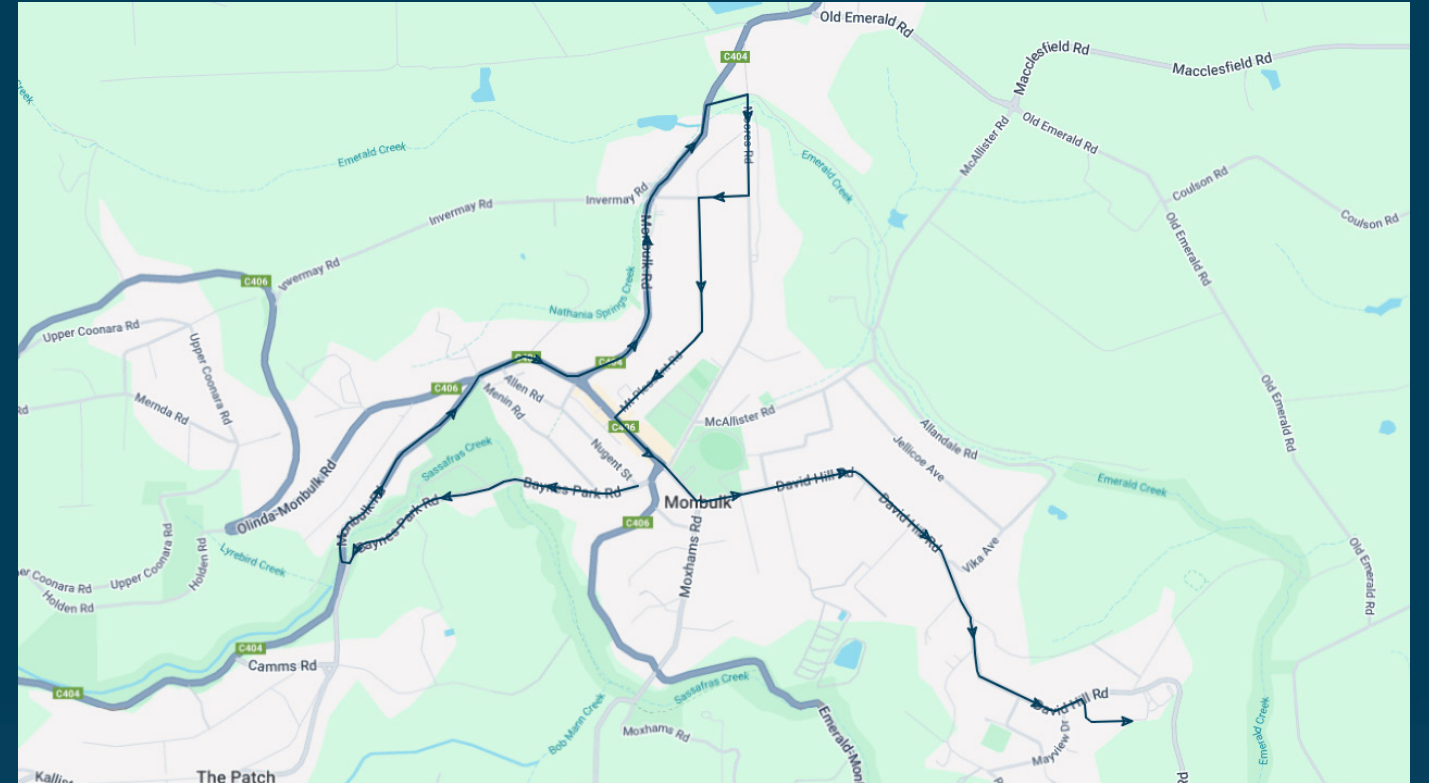

Monbulk College

Route: 5105 | Morning

Stop ID	Stop Name	Time	Stop ID	Stop Name	Time
---------	-----------	------	---------	-----------	------

14569	Menin Rd/Baynes Park Rd	08:35			
14570	Monbulk Aquatic Centre/Baynes Park Rd	08:36			
44556	St Paul's Primary School	08:42			
44558	Monbulk College	08:50			

Monbulk College

Route: 5105 | Morning

TURN DIRECTIONS

Via Baynes Park Rd, Right Monbulk Rd, 1st exit at roundabout, Right Emerald Creek Rd, Right Moors Rd, Right Prices Rd, Left Mt Pleasant Rd, Left Main Rd, Left David Hill Rd, Right into Monbulk College