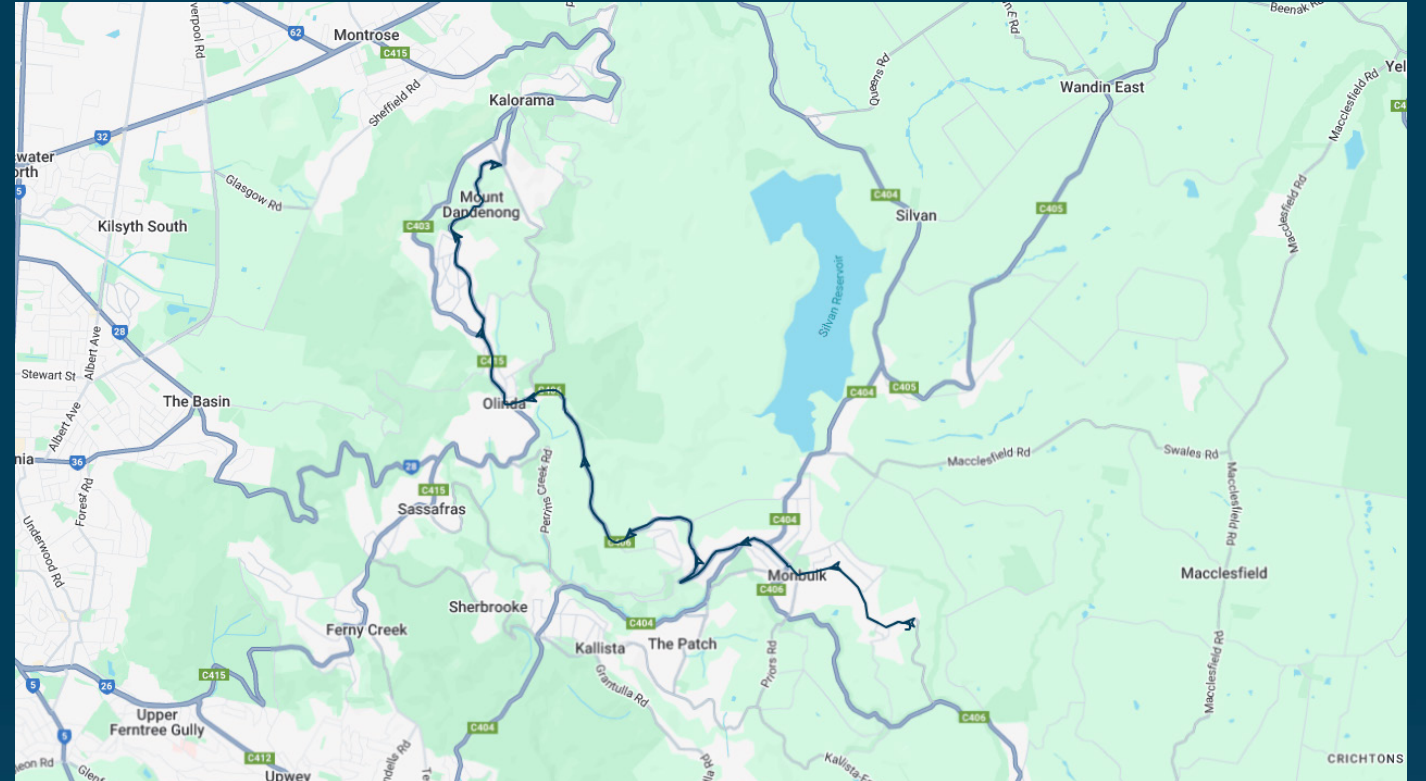

Monbulk College

Route: 5017 (SBSC) | Afternoon

Stop ID	Stop Name	Time	Stop ID	Stop Name	Time
44558	Monbulk College	15:20			
MONPS	Monbulk Primary School/Main Rd	15:23			
	Spencer Rd/Olinda-Monbulk Rd	15:34			
45205	Hacketts Rd/Olinda-Monbulk Rd	15:36			
45228	Olinda - Hall/Olinda-Monbulk Rd	15:44			
	Olinda Township/Olinda-Monbulk Rd	15:45			
8912	Kellys - Ridge Rd/Mt Dandenong Tourist Rd	15:50			
8913	Toorak Rd/Mt Dandenong Tourist Rd	15:52			
8915	St Clare's Church/Mt Dandenong Tourist Rd	15:54			
8918	Helen Rd/Mt Dandenong Tourist Rd	15:56			
8921	Falls Rd/Mt Dandenong Tourist Rd	16:00			

Times listed are estimated times only, it is advised to arrive at your stop earlier than the listed time to avoid missing your bus.

You can also download the Ventura Tracker app to view real time bus locations of all services

Monbulk College

Route: 5017 (SBSC) | Afternoon