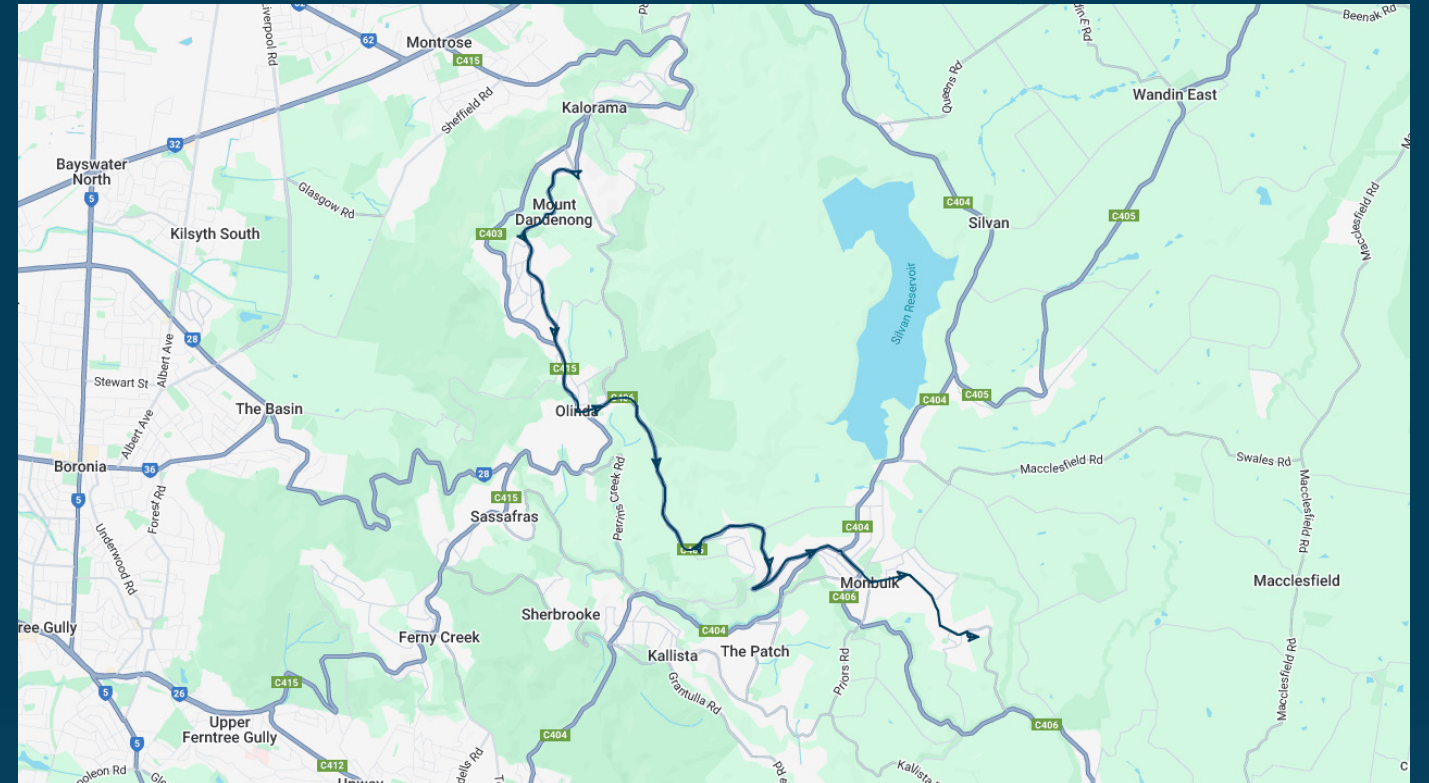

Monbulk College

Route: 5013 (SBSC) | Morning

Stop ID	Stop Name	Time	Stop ID	Stop Name	Time
9812	Falls Rd/Mt Dandenong Tourist Rd	08:05			
9809	Helens Rd/Mt Dandenong Tourist Rd	08:07			
9806	St Clare's Church/Mt Dandenong Tourist Rd	08:10			
9804	Giddens Ln/Mt Dandenong Tourist Rd	08:11			
9802	Dandenong Hotel/Mt Dandenong Tourist Rd	08:12			
9801	Parsons Lane/Monash Ave	08:14			
45194	Olinda Reserve/Olinda-Monbulk Rd	08:15			
45200	Hacketts Rd/Olinda-Monbulk Rd	08:18			
	Spencer Rd/Olinda-Monbulk Rd	08:20			
46557	Monbulk Primary School/Main Rd	08:25			
44558	Monbulk College	08:28			

Monbulk College

Route: 5013 (SBSC) | Morning

TURN DIRECTIONS

Via Mt Dandenong Tourist Rd, Left Parsons Ln, Right Monash Ave, Left Mt Dandenong Tourist Rd, Left Olinda-Monbulk Rd, Left Monbulk Rd, Right Main Rd, Left David Hill Rd, Right into Monbulk College

You can also download the Ventura Tracker app to view real time bus locations of all services

Monbulk College

Route: 5017 (SBSC) | Afternoon

Stop ID	Stop Name	Time	Stop ID	Stop Name	Time
44558	Monbulk College	15:20			
MONPS	Monbulk Primary School/Main Rd	15:23			
	Spencer Rd/Olinda-Monbulk Rd	15:34			
45205	Hacketts Rd/Olinda-Monbulk Rd	15:36			
45228	Olinda - Hall/Olinda-Monbulk Rd	15:44			
	Olinda Township/Olinda-Monbulk Rd	15:45			
8912	Kellys - Ridge Rd/Mt Dandenong Tourist Rd	15:50			
8913	Toorak Rd/Mt Dandenong Tourist Rd	15:52			
8915	St Clare's Church/Mt Dandenong Tourist Rd	15:54			
8918	Helen Rd/Mt Dandenong Tourist Rd	15:56			
8921	Falls Rd/Mt Dandenong Tourist Rd	16:00			

Times listed are estimated times only, it is advised to arrive at your stop earlier than the listed time to avoid missing your bus.

You can also download the Ventura Tracker app to view real time bus locations of all services