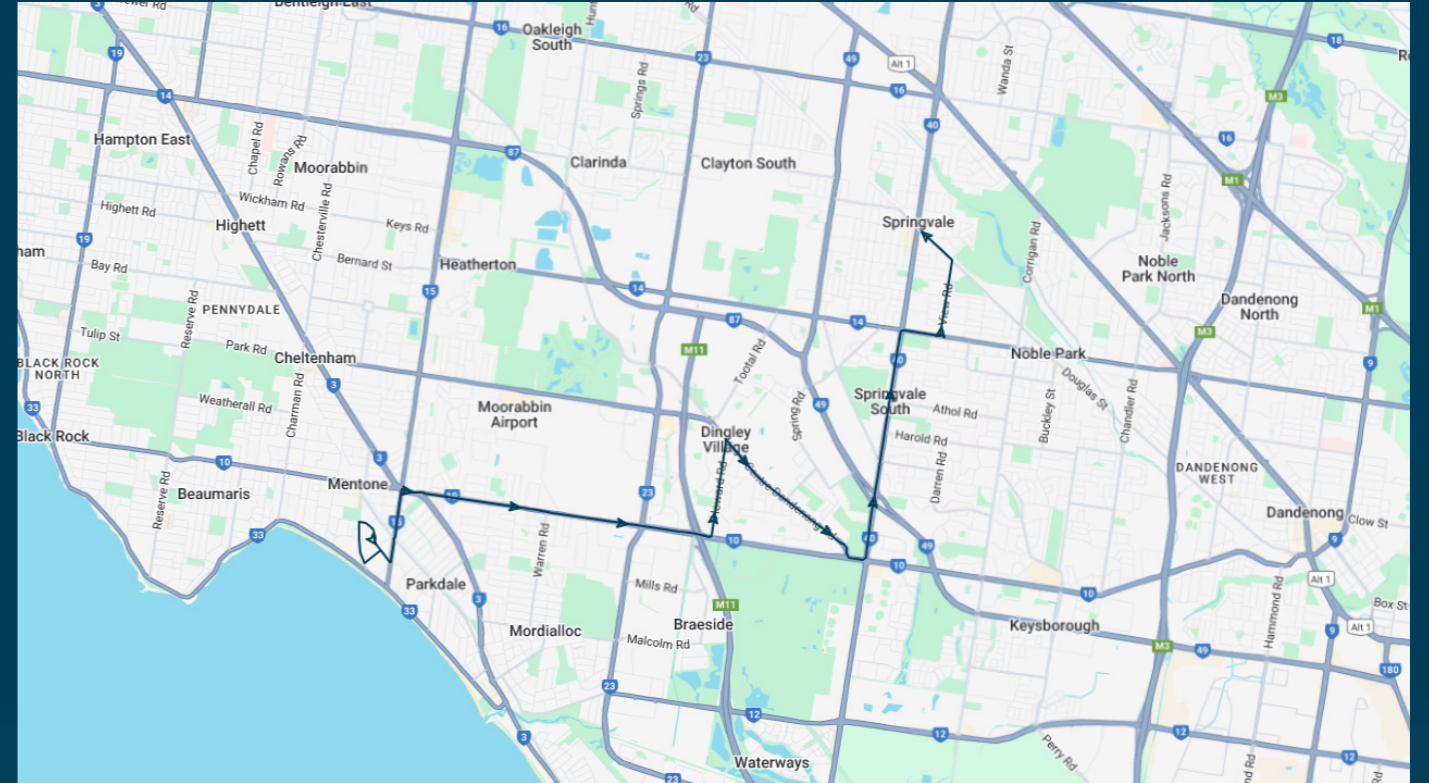

Times listed are estimated times only, it is advised to arrive at your stop earlier than the listed time to avoid missing your bus.

You can also download the Ventura Tracker app to view real time bus locations of all services

Mentone Grammar

Route: 2263 | Afternoon

TURN DIRECTIONS

Via Naples Rd, Left Palermo St, Right Mentone Pde, Right Venice St, Left Naples Rd, Left Warrigal Rd, Right Nepean Hwy, Left Lower Dandenong Rd, Left Howard Rd, Right Centre Dandenong Rd, Left Lower Dandenong Rd, Left Springvale Rd, Right Heatherton Rd, Left View Rd, Left Lightwood Rd to Springvale Station

To view our list of live tracked services, visit www.venturabus.com.au
Timetable Printed : 30 September 2024