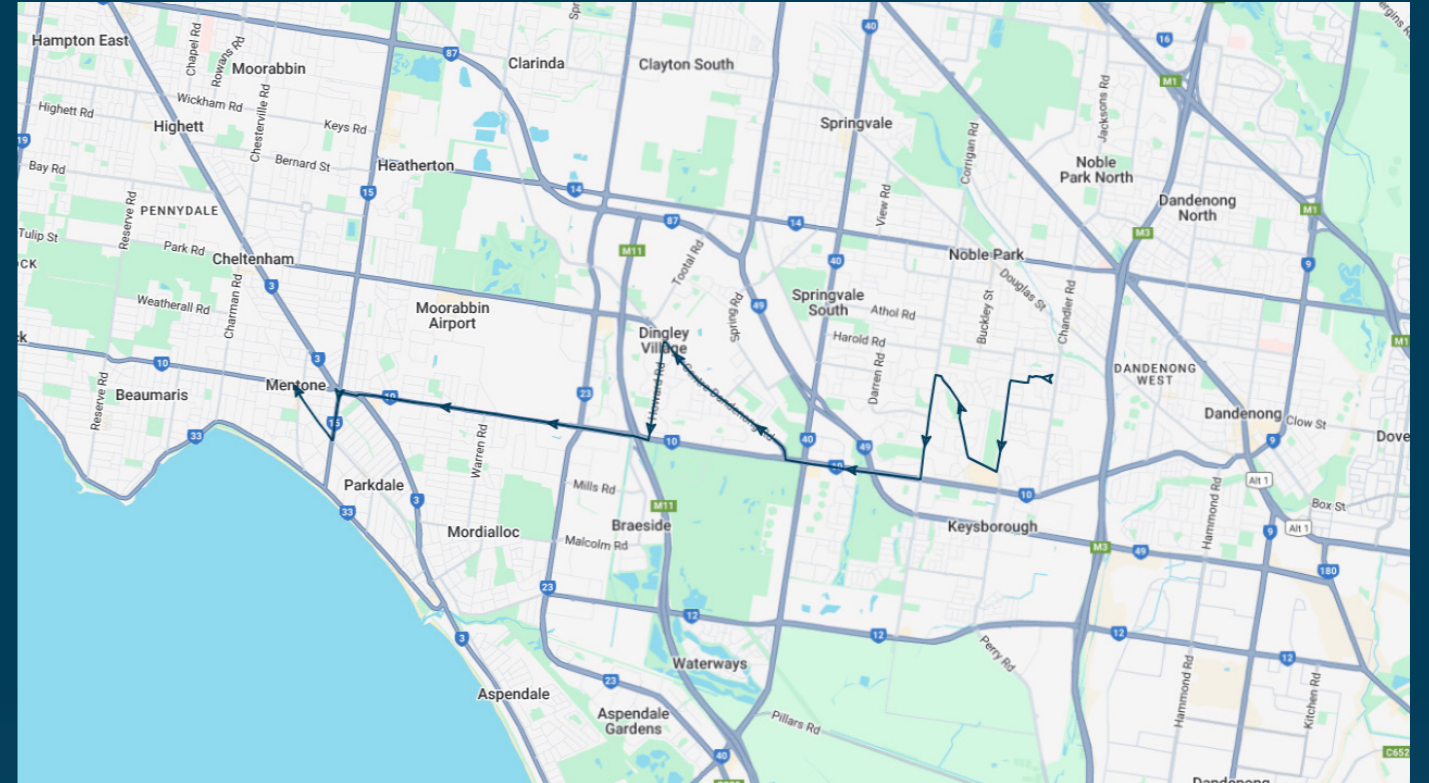

Times listed are estimated times only, it is advised to arrive at your stop earlier than the listed time to avoid missing your bus.

You can also download the Ventura Tracker app to view real time bus locations of all services

Mentone Grammar

Route: 2253 | Morning

TURN DIRECTIONS

Via Stackpoole St, Left Newman Ave, Right Nance St, Left Bloomfield Rd, Right Kingsclere Ave, Left Corrigan Rd, Right Cheltenham Rd, Cont Lower Dandenong Rd, Right Centre Dandenong Rd, Left Howard Rd, Right Lower Dandenong Rd, Right Nepean Hwy, Right Como Pde West to Mentone Station

To view our list of live tracked services, visit www.venturabus.com.au

Timetable Printed : 30 September 2024