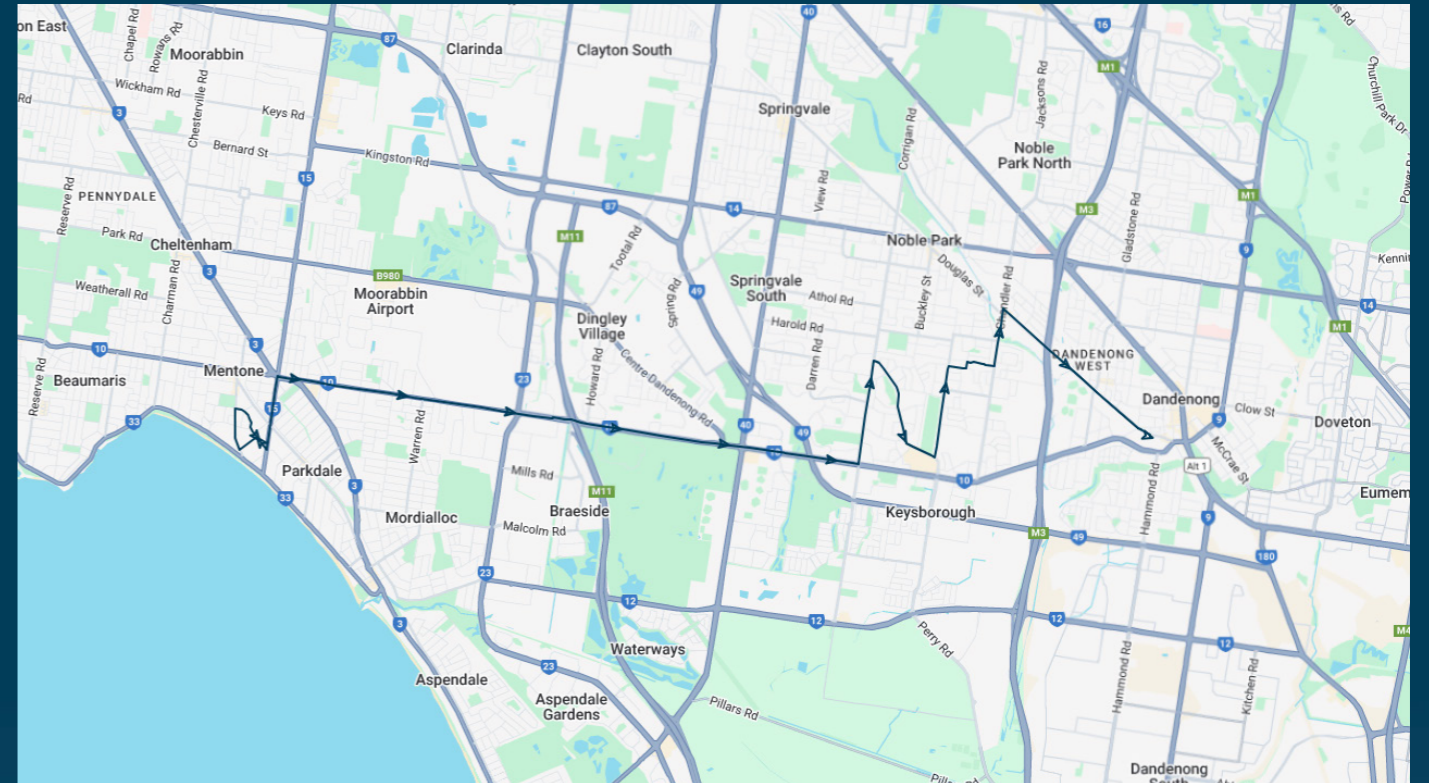

Times listed are estimated times only, it is advised to arrive at your stop earlier than the listed time to avoid missing your bus.

You can also download the Ventura Tracker app to view real time bus locations of all services

Mentone Grammar

Route: 2232 | Afternoon (Page 1)

TURN DIRECTIONS

Via Naples Rd, Left Palermo St, Right Mentone Pde, Right Venice St, Left Naples Rd, Left Warrigal Rd, Right Nepean Hwy, Left Lower Dandenong Rd, Cont Cheltenham Rd, Left Corrigan Rd, Right Kingsclere Ave, Left Bloomfield Rd, Right Nance St, Left Newman Ave, Right Stackpole St, Left Chandler Rd, Right Railway Pde, Cont Foster St, Right into Dandenong Station

To view our list of live tracked services, visit www.venturabus.com.au

Timetable Printed : 9 October 2024