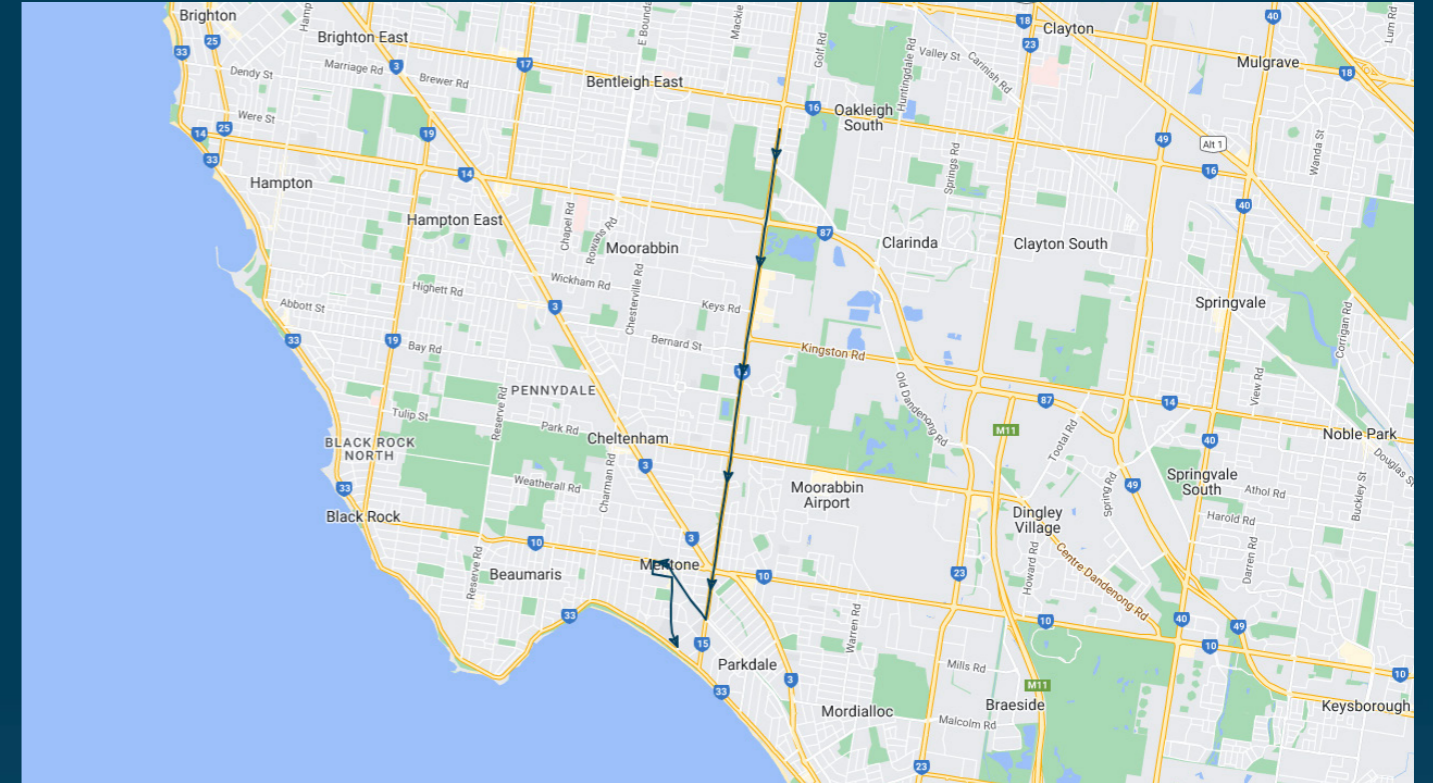

Mentone Grammar

Route: 1022 | Morning

Stop ID	Stop Name	Time	Stop ID	Stop Name	Time
9649	Rudyard St/Warrigal Rd	08:00			
20266	Old Dandenong Rd/Warrigal Rd	08:01			
9647	Dales Park/Warrigal Rd	08:02			
9646	South Rd/Warrigal Rd	08:04			
9645	Cochranes Rd/Warrigal Rd	08:07			
9644	Corporate Dr/Warrigal Rd	08:08			
9643	Keys Rd/Warrigal Rd	08:09			
9642	Kingston Rd/Warrigal Rd	08:11			
9641	Kingston Centre/Warrigal Rd	08:11			
9640	Age St/Warrigal Rd	08:12			
9639	Argus St/Warrigal Rd	08:13			
9638	Farm Rd/Warrigal Rd	08:15			
9637	Tanti St/Warrigal Rd	08:16			
9636	Centre Dandenong Rd/Warrigal Rd	08:16			
9635	Norma Ave/Warrigal Rd	08:18			
9634	Alden Ct/Warrigal Rd	08:19			
9633	Voltri St/Warrigal Rd	08:19			
9632	Sarzana St/Warrigal Rd	08:20			
9631	Cervara St/Warrigal Rd	08:21			
9630	Savona St/Warrigal Rd	08:22			
3336	Mitchell St/Warrigal Rd	08:23			
3337	Stawell St/Warrigal Rd	08:24			
3338	Mentone Grammar School/Como Pde	08:25			
3339	St Augustines Anglican Church/Como Pde	08:26			
3340	Kilbreda College/Como Pde	08:27			
19613	Mentone Station/Como Pde - Bay 1	08:28			
11252	Davies St/Florence St	08:30			
9627	Mentone Reserve/Mentone Pde	08:32			
9626	Venice St/Mentone Pde	08:32			
9625	Mentone Girls' Grammar/Mentone Pde	08:33			
9624	Palermo St/Mentone Pde	08:35			

Times listed are estimated times only, it is advised to arrive at your stop earlier than the listed time to avoid missing your bus.

You can also download the Ventura Tracker app to view real time bus locations of all services

Mentone Grammar

Route: 1022 | Morning

TURN DIRECTIONS

Via Warrigal Rd, Right Como Pde West, Left Balcombe Rd, Left Davies St, Left Florence St, Right Mentone Pde to St Bede's College

To view our list of live tracked services, visit www.venturabus.com.au
 Timetable Printed : 30 September 2024