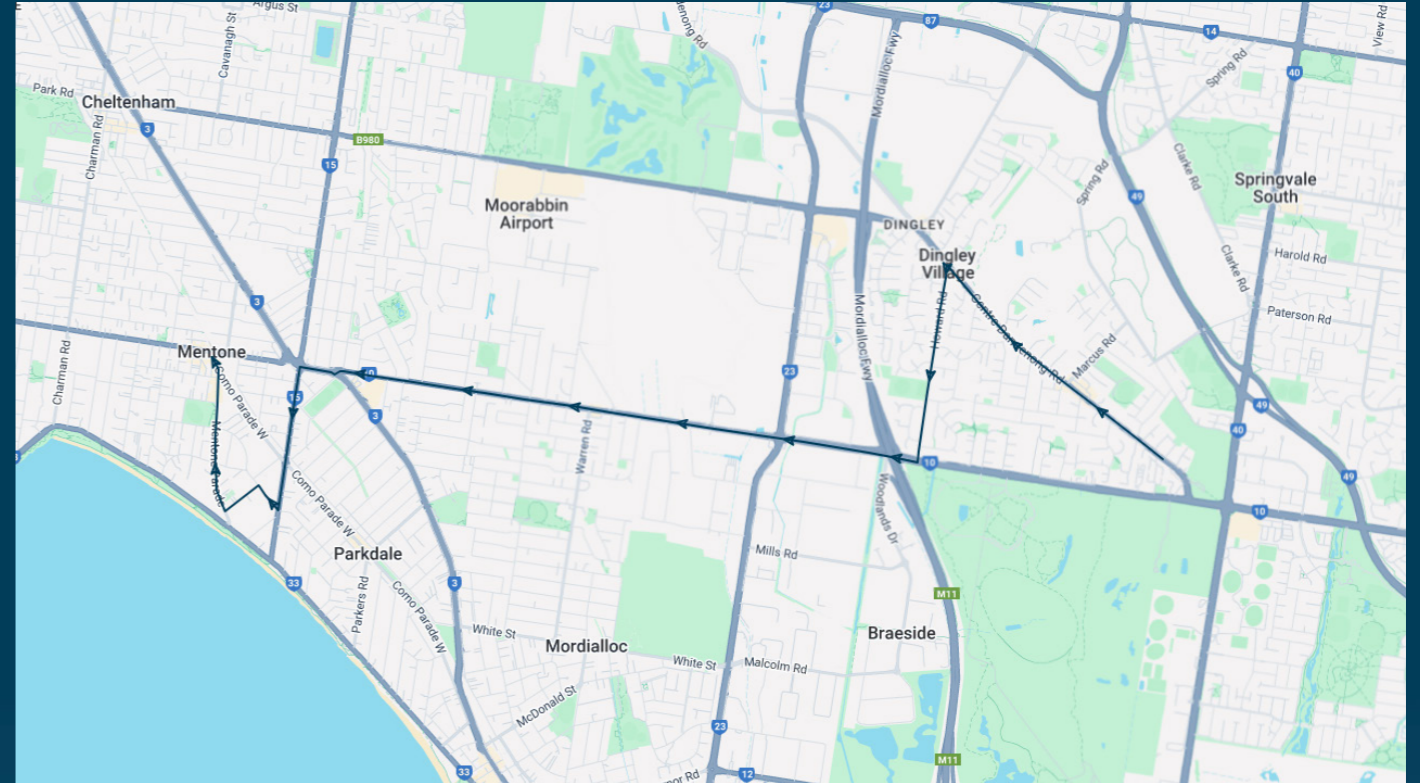

Times listed are estimated times only, it is advised to arrive at your stop earlier than the listed time to avoid missing your bus.

You can also download the Ventura Tracker app to view real time bus locations of all services

Mentone Grammar

Route: 2254 | Morning

TURN DIRECTIONS

Via Centre Dandenong Rd, Left Howard Rd, Right Lower Dandenong Rd, Right Nepean Hwy, Left Warrigal Rd, Right Naples Rd, Left Palermo St, Right Mentone Pde, Left Como Pde West to Mentone Station

To view our list of live tracked services, visit www.venturabus.com.au
Timetable Printed : 30 September 2024