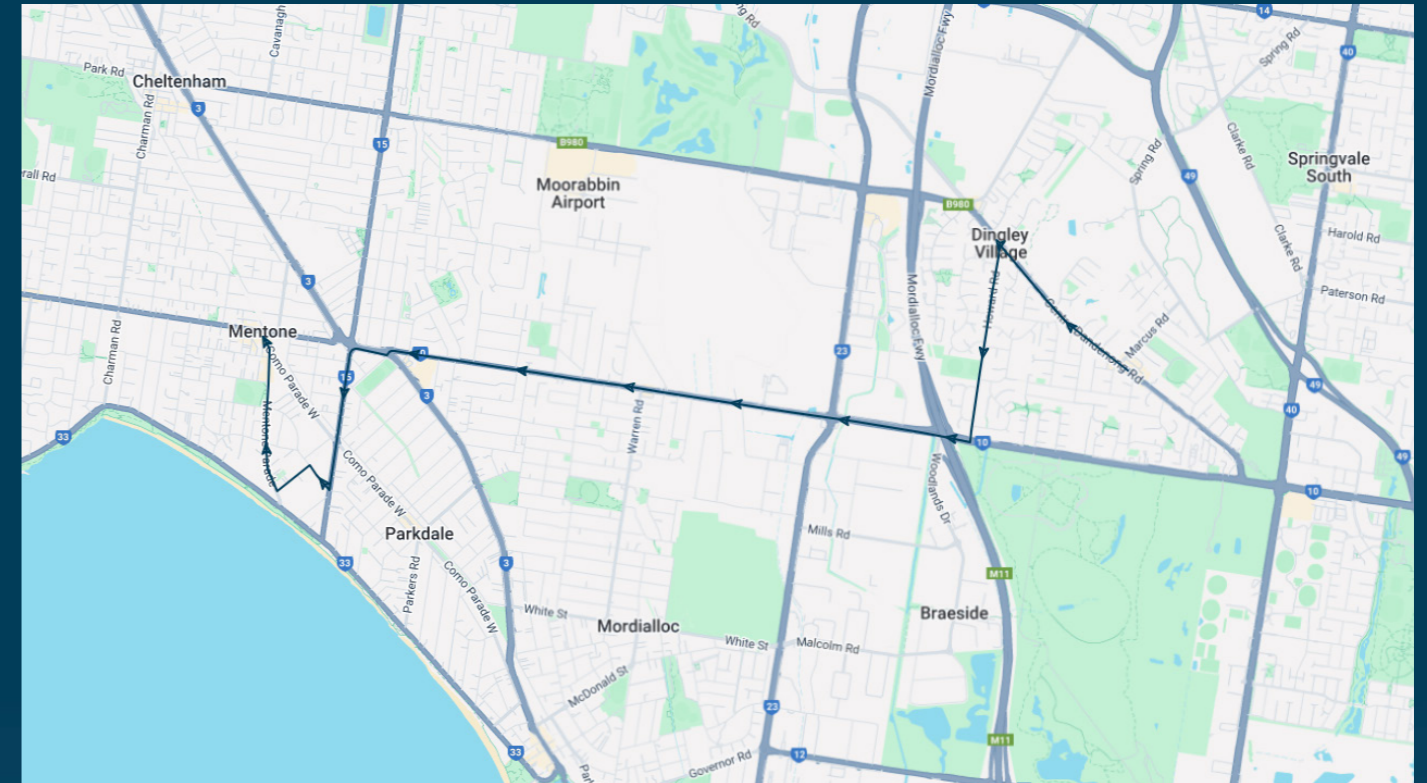

Times listed are estimated times only, it is advised to arrive at your stop earlier than the listed time to avoid missing your bus.

You can also download the Ventura Tracker app to view real time bus locations of all services

Mentone Girls Grammar

Route: 2230 | Morning