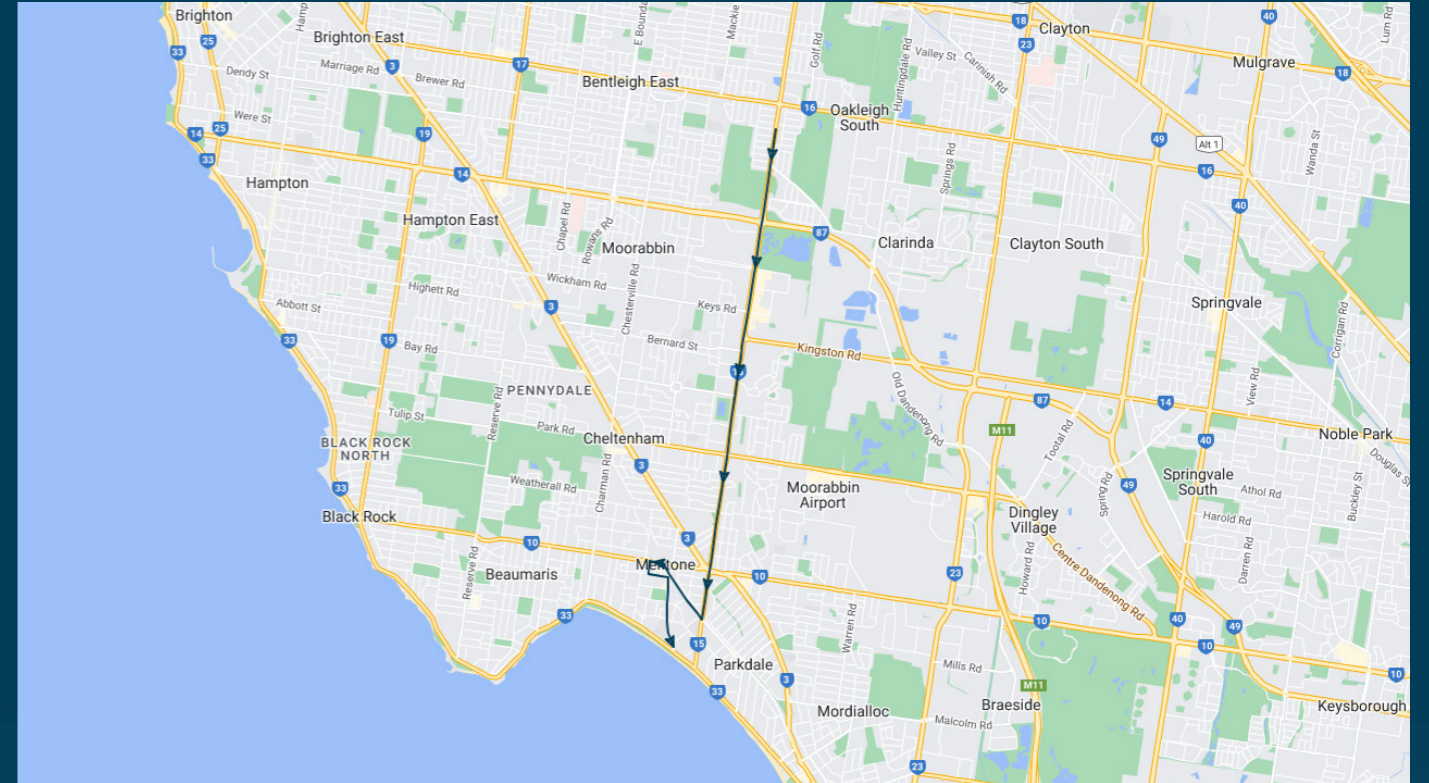

Times listed are estimated times only, it is advised to arrive at your stop earlier than the listed time to avoid missing your bus.

You can also download the Ventura Tracker app to view real time bus locations of all services

Mentone Girls Grammar

Route: 1022 | Morning