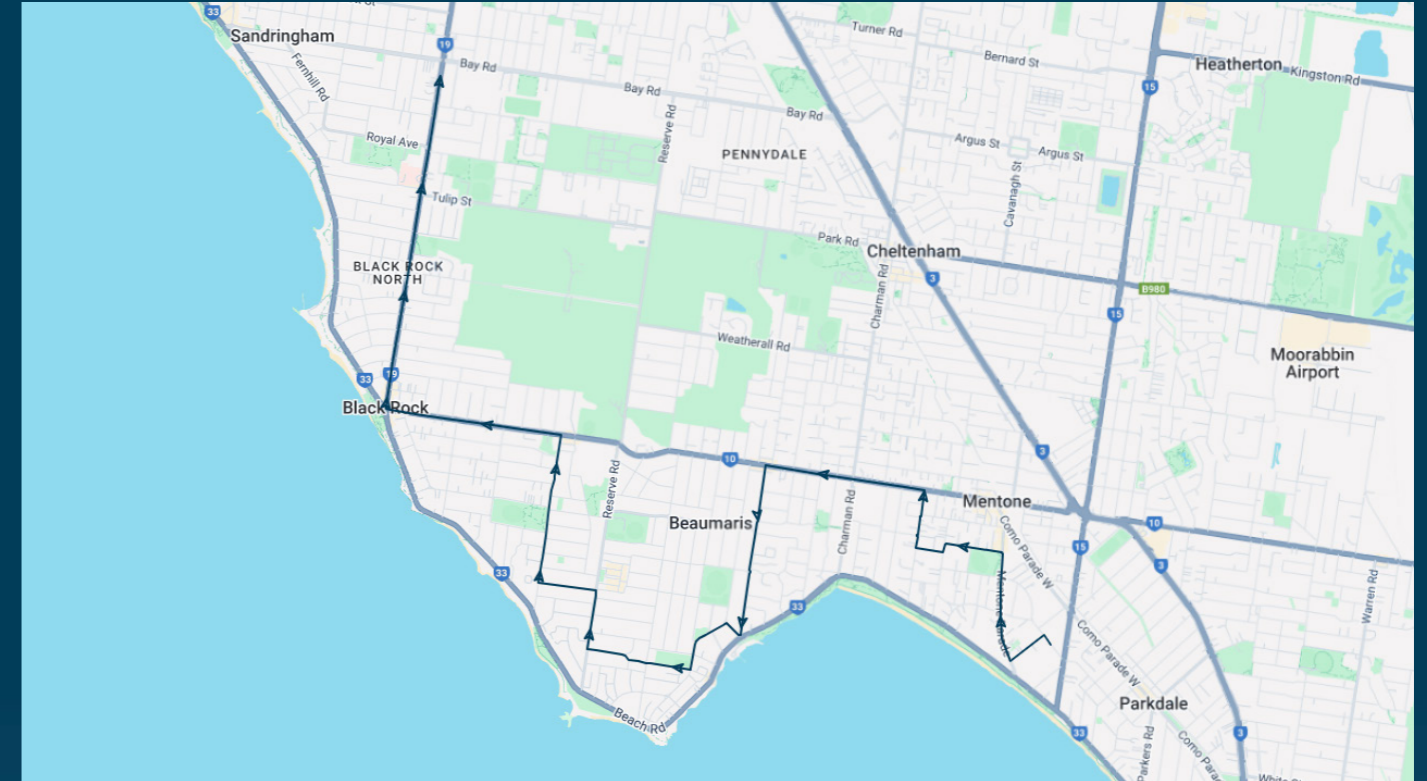

Stop ID	Stop Name	Time	Stop ID	Stop Name	Time
10481	St Bedes College/Naples Rd	16:02			
9344	Palermo St/Mentone Pde	16:03			
9345	Mentone Girls' Grammar/Mentone Pde	16:03			
9346	Venice St/Mentone Pde	16:04			
9347	Mentone Reserve/Mentone Pde	16:05			
3343	Mundy St/Balcombe Rd	16:08			
3473	Mentone Girls' Sec College/Balcombe Rd	16:09			
7793	Wells Rd/Balcombe Rd	16:10			
7792	Coles Ct/Balcombe Rd	16:10			
7787	WF Vale Reserve/Tramway Pde	16:15			
7786	Martin St/Tramway Pde	16:16			
7785	Dalgetty Rd/Holding St	16:17			
7784	Reserve Rd/Holding St	16:17			
7783	Pacific Bvd/Reserve Rd	16:19			
7782	Haydens Rd/Pacific Bvd	16:20			
7781	Olinda Ave/Haydens Rd	16:20			
7780	Donald MacDonald Reserve/Haydens Rd	16:21			
11316	Summerhill Rd/Balcombe Rd	16:24			
11315	Hunter Ave/Balcombe Rd	16:24			
11314	Cullinane St/Balcombe Rd	16:25			
11313	Ebden Ave/Balcombe Rd	16:25			
7231	Karrakatta St/Bluff Rd	16:26			
7230	Gordon Cres/Bluff Rd	16:27			
7229	Arkaringa Cres/Bluff Rd	16:28			
7228	Cheltenham Rd/Bluff Rd	16:29			
7227	FG Tricks Reserve/Bluff Rd	16:29			
7226	Sandringham Hospital/Bluff Rd	16:30			
7225	Fairway Nursing Home/Bluff Rd	16:31			
23268	Victoria St/Bluff Rd	16:32			
11311	Bay Rd/Bluff Rd	16:33			

Times listed are estimated times only, it is advised to arrive at your stop earlier than the listed time to avoid missing your bus.

You can also download the Ventura Tracker app to view real time bus locations of all services

Mentone Girls Grammar

Route: 3123 | Afternoon

TURN DIRECTIONS

Via Naples Rd, Left Palermo St, Right Mentone Pde, Left Brindisi St, Left Milan St, Right Kelso St, Right Plummer Rd, Left Balcombe Rd, Left Cromer Rd, Right Ray St, Left Tramway Pde, Right Martin St, Cont Holding St, Right Reserve Rd, Left Pacific Blvd, Right Haydens Rd, Left Balcombe Rd, Right Bluff Rd to Bay Rd

To view our list of live tracked services, visit www.venturabus.com.au

Timetable Printed : 30 September 2024