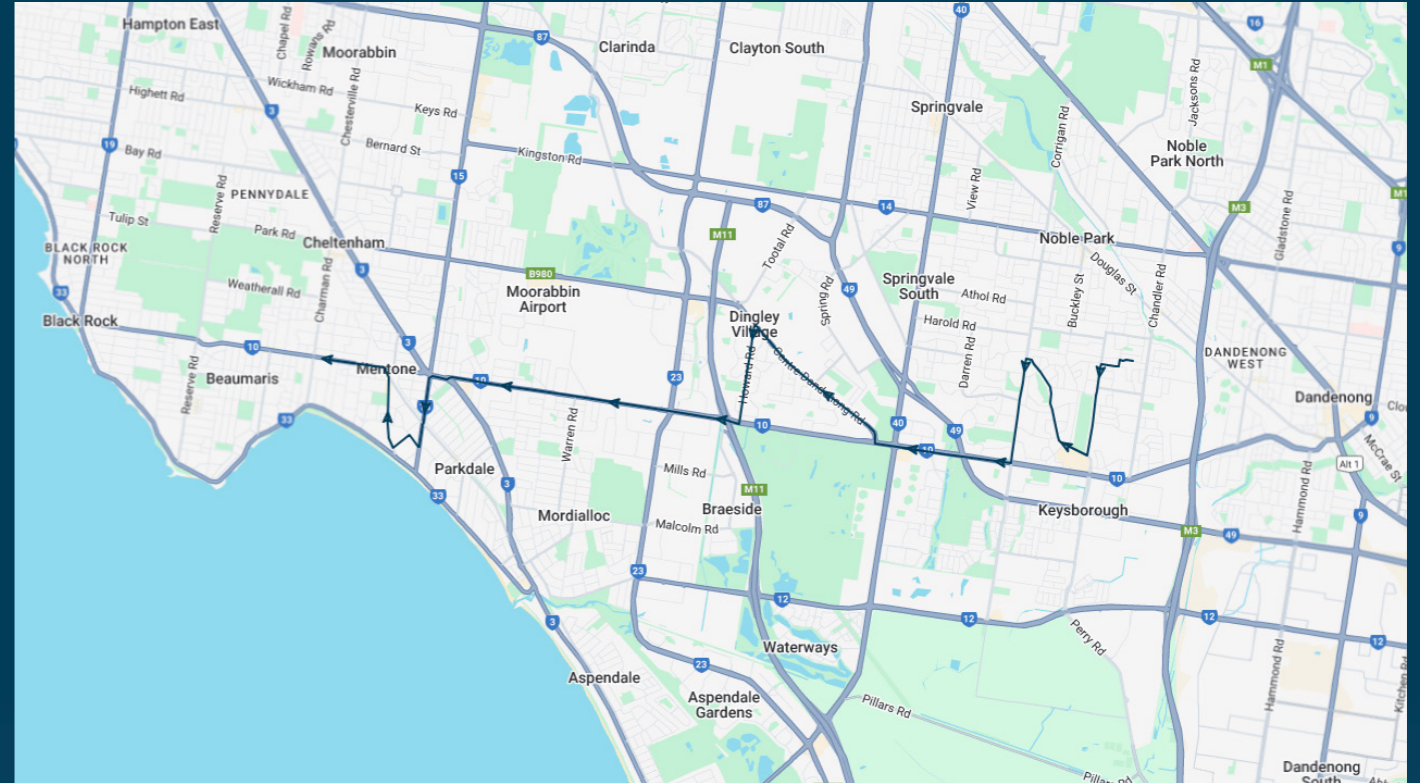

Times listed are estimated times only, it is advised to arrive at your stop earlier than the listed time to avoid missing your bus.

You can also download the Ventura Tracker app to view real time bus locations of all services

Mentone Girls Grammar

Route: 2229 | Morning

TURN DIRECTIONS

Via Stackpoole St, Left Newman Ave, Right Nance St, Left Bloomfield Rd, Right Kingsclere Ave, Left Corrigan Rd, Right Cheltenham Rd, Cont Lower Dandenong Rd, Right Centre Dandenong Rd, Left Howard Rd, Right Lower Dandenong Rd, Right Nepean Hwy, Left Warrigal Rd, Right Naples Rd, Left Palermo St, Right Mentone Pde, Left Como Pde West, Left Balcombe Rd to Mentone Girls' Secondary College

To view our list of live tracked services, visit www.venturabus.com.au
Timetable Printed : 30 September 2024