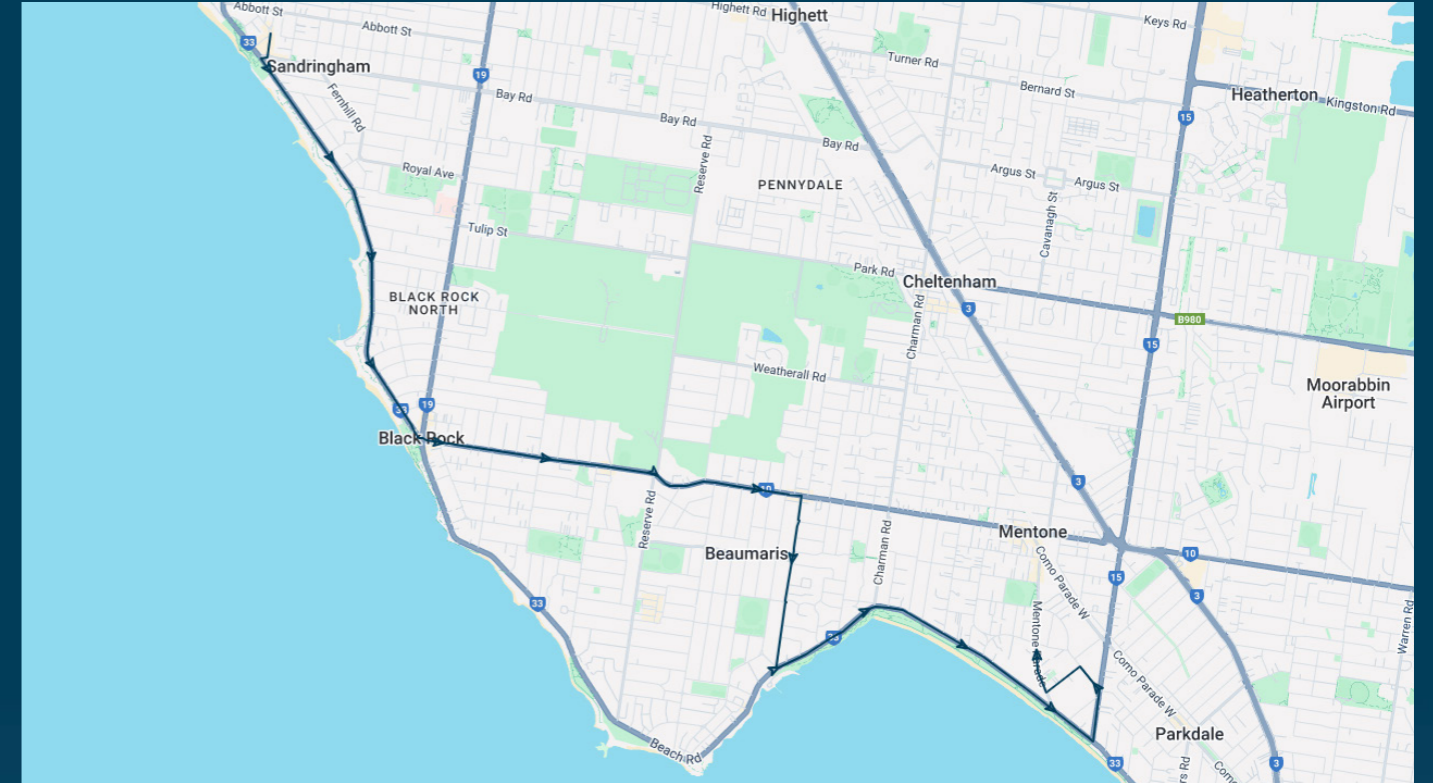

To view our list of live tracked services, visit www.venturabus.com.au
 Timetable Printed : 30 September 2024

Mentone Girls Grammar

Route: 3103 | Morning

Stop ID	Stop Name	Time	Stop ID	Stop Name	Time
20766	Sandringham Station/Station St	08:20			
10105	College Gr/Balcombe Rd	08:28			
10106	Cullinane St/Balcombe Rd	08:28			
10107	Hunter Ave/Balcombe Rd	08:29			
10108	Summerhill Rd/Balcombe Rd	08:30			
10109	Haydens Rd/Balcombe Rd	08:31			
10110	Mcnaught St/Balcombe Rd	08:32			
10111	Morey St/Balcombe Rd	08:33			
11250	Coreen Ave/Balcombe Rd	08:33			
8522	Michael St/Balcombe Rd	08:34			
8528	Hutchison Ave/Beach Rd	08:39			
8529	Wells Rd/Beach Rd	08:40			
9623	Warrigal Rd/Beach Rd	08:45			
10481	St Bede's College/Naples Rd	08:45			
9344	Palermo St/Mentone Pde	08:46			
9345	Mentone Girls' Grammar/Mentone Pde	08:46			

Mentone Girls Grammar

Route: 3103 | Morning

TURN DIRECTIONS

Via Station St, Right Bay Rd, Left Beach Rd, Left Balcombe Rd, Right Cromer Rd, Left Beach Rd, Left Warrigal Rd, Left Naples Rd, Left Palermo St, Right Mentone Pde to Mentone Girls' Grammar