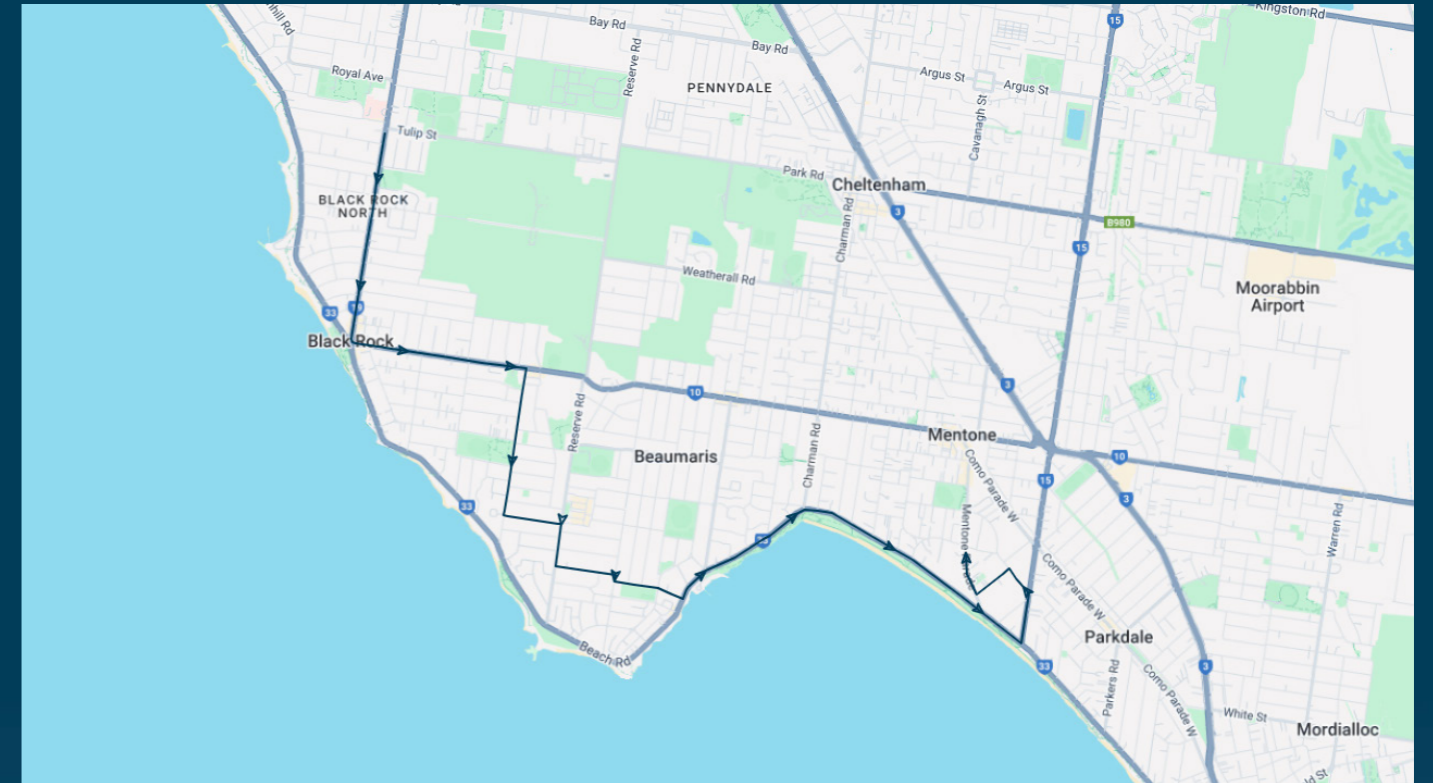

Mentone Girls Grammar

Route: 3102 | Morning

Stop ID	Stop Name	Time	Stop ID	Stop Name	Time
8035	Sandringham Hospital/Bluff Rd	08:00			
20922	FG Tricks Reserve/Bluff Rd	08:00			
8037	Cheltenham Rd/Bluff Rd	08:00			
8038	Arkaringa Cres/Bluff Rd	08:01			
8039	Sylvia Cres/Bluff Rd	08:02			
10105	College Gr/Balcombe Rd	08:02			
10106	Cullinane St/Balcombe Rd	08:03			
10107	Hunter Ave/Balcombe Rd	08:03			
10108	Summerhill Rd/Balcombe Rd	08:04			
8045	Pasadena Ave/Haydens Rd	08:06			
8046	Pacific Bvd/Haydens Rd	08:06			
8047	Reserve Rd/Pacific Bvd	08:07			
8048	Anita St/Reserve Rd	08:07			
8526	Beamaris Bowls Club/15 Bodley St	08:08			
8527	Beamaris Hotel/Bodley St	08:09			
8528	Hutchison Ave/Beach Rd	08:10			
8529	Wells Rd/Beach Rd	08:10			
9623	Warrigal Rd/Beach Rd	08:14			
10481	St Bede's College/Naples Rd	08:15			
9344	Palermo St/Mentone Pde	08:15			
9345	Mentone Girls' Grammar/Mentone Pde	08:18			

Times listed are estimated times only, it is advised to arrive at your stop earlier than the listed time to avoid missing your bus.

You can also download the Ventura Tracker app to view real time bus locations of all services

Mentone Girls Grammar

Route: 3102 | Morning