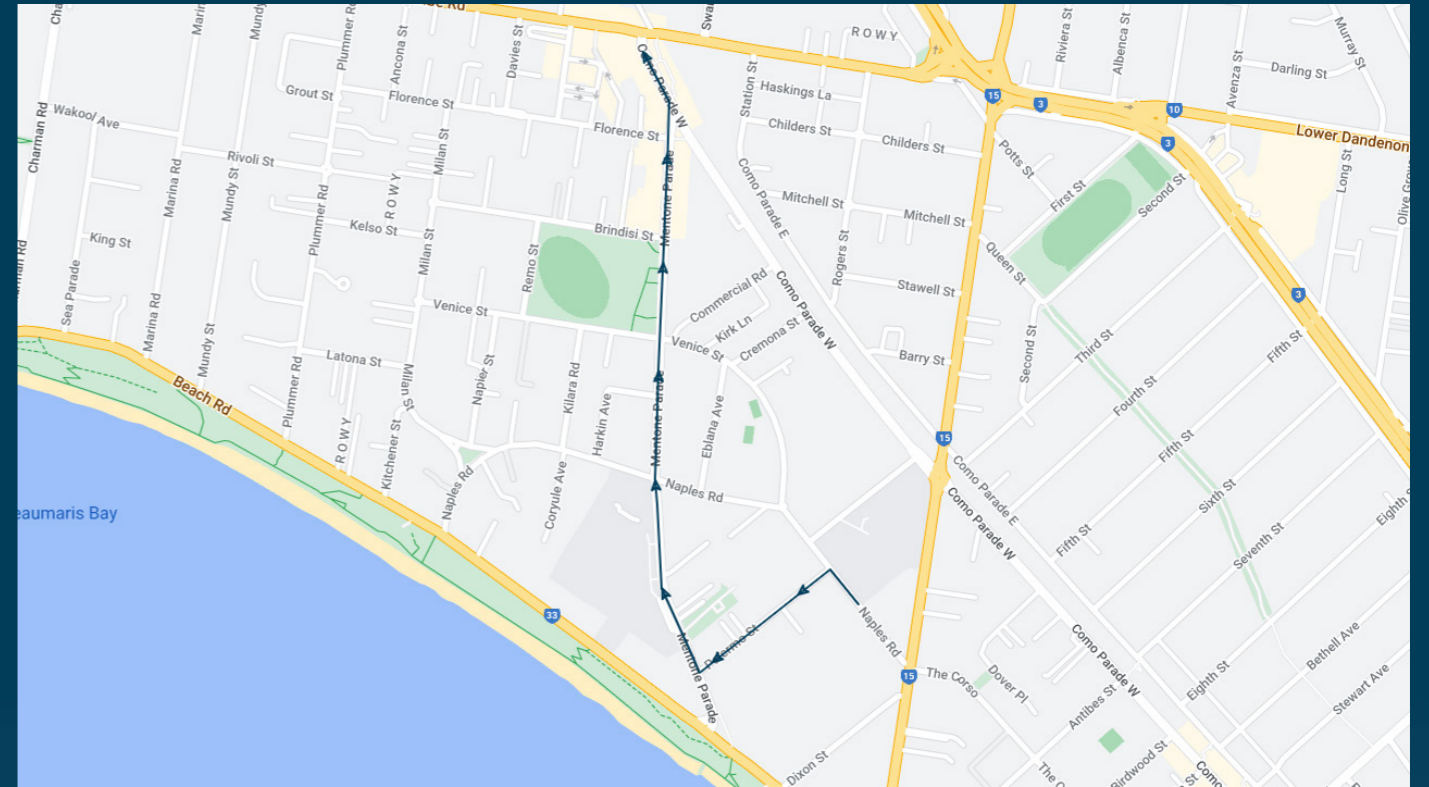

Mentone Girls Grammar

Route: 1000 | Afternoon

Stop ID	Stop Name	Time	Stop ID	Stop Name	Time
10481	St Bedes College/Naples Rd	15:35			
9344	Palermo St/Mentone Pde	15:36			
9345	Mentone Girls' Grammar/Mentone Pde	15:37			
9346	Venice St/Mentone Pde	15:38			
9347	Mentone Reserve/Mentone Pde	15:38			
19614	Mentone Station/Como Pde	15:40			

Mentone Girls Grammar

Route: 1000 | Afternoon

TURN DIRECTIONS

Via Naples Rd, Left Palermo St, Right Mentone Pde, Left Como Pde West to Mentone Station

To view our list of live tracked services, visit www.venturabus.com.au
 Timetable Printed : 30 September 2024

Times listed are estimated times only, it is advised to arrive at your stop earlier than the listed time to avoid missing your bus.
You can also download the Ventura Tracker app to view real time bus locations of all services