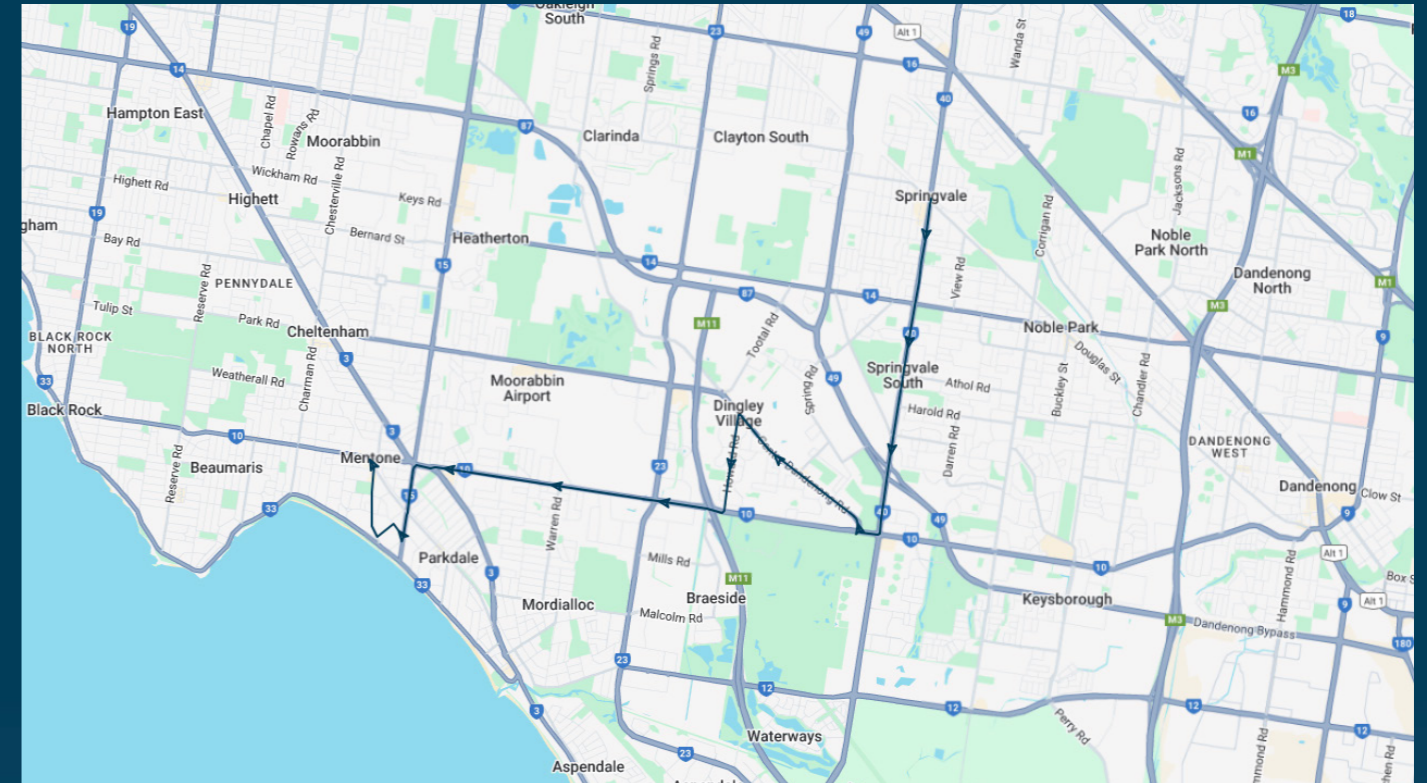

Times listed are estimated times only, it is advised to arrive at your stop earlier than the listed time to avoid missing your bus.

You can also download the Ventura Tracker app to view real time bus locations of all services

Mentone Girls Grammar

Route: 3101 | Morning

TURN DIRECTIONS

Via Springvale Rd, Right Lower Dandenong Rd, Right Centre Dandenong Rd, Left Howard Rd, Right Lower Dandenong Rd, Right Nepean Hwy, Left Warrigal Rd, Right Naples Rd, Left Palermo St, Right Mentone Pde, Left Como Pde West to Mentone Station

To view our list of live tracked services, visit www.venturabus.com.au
Timetable Printed : 30 September 2024