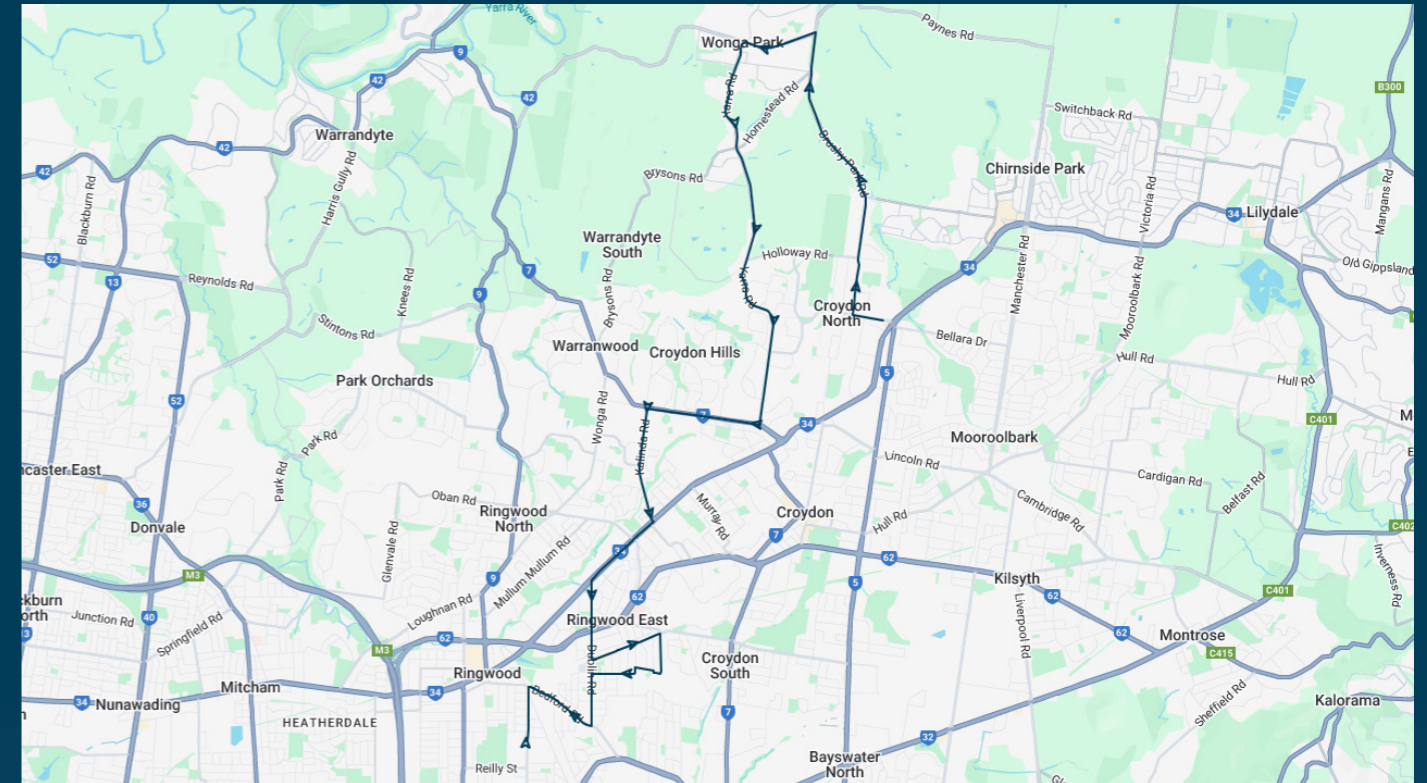

Times listed are estimated times only, it is advised to arrive at your stop earlier than the listed time to avoid missing your bus.

You can also download the Ventura Tracker app to view real time bus locations of all services

Melba College

Route: 2558 | Morning

TURN DIRECTIONS

Drops off at Burnt Bridge Shopping Centre ### Via Exeter Rd, Right Lyons Rd, Cont Brushy Park, Cont Homestead Rd, Left Jumping Creek Rd, Left Yarra Rd, Right Plymouth Rd, Left Kalinda Rd, Right Maroondah Hwy, Left Dublin Rd, Left Railway Ave, Right Morinda St into Tintern Grammar, Left Loma St, Left Victoria St, Cont Knaith Rd, Left Dublin Rd, Right Bedford Rd, Bedford Rd, Left Great Ryrie St, Right into Aquinas College

To view our list of live tracked services, visit www.venturabus.com.au

Timetable Printed : 30 September 2024

Melba College

Route: 3408 | Morning

Stop ID	Stop Name	Time	Stop ID	Stop Name	Time
28720	Croydon Station - Bay D	08:20			
12757	Croydon Primary School/Kent Ave	08:21			
12756	Somerset Cres/Kent Ave	08:22			
12755	Maroondah Hwy/Kent Ave	08:23			
8639	Kent Ave/Maroondah Hwy	08:23			
10114	Stirling Rd/Maroondah Hwy	08:25			
10113	Ryland Ave/Maroondah Hwy	08:26			
8786	Hinkley Ave/Maroondah Hwy	08:28			
8785	Wilhelmina Ct/Maroondah Hwy	08:30			

Melba College

Route: 3408 | Morning

TURN DIRECTIONS

Drops off on Maroondah Hwy ### Via Right Wicklow Ave, Left Kent Ave, Left Maroondah Hwy to Melba College

To view our list of live tracked services, visit www.venturabus.com.au
 Timetable Printed : 30 September 2024