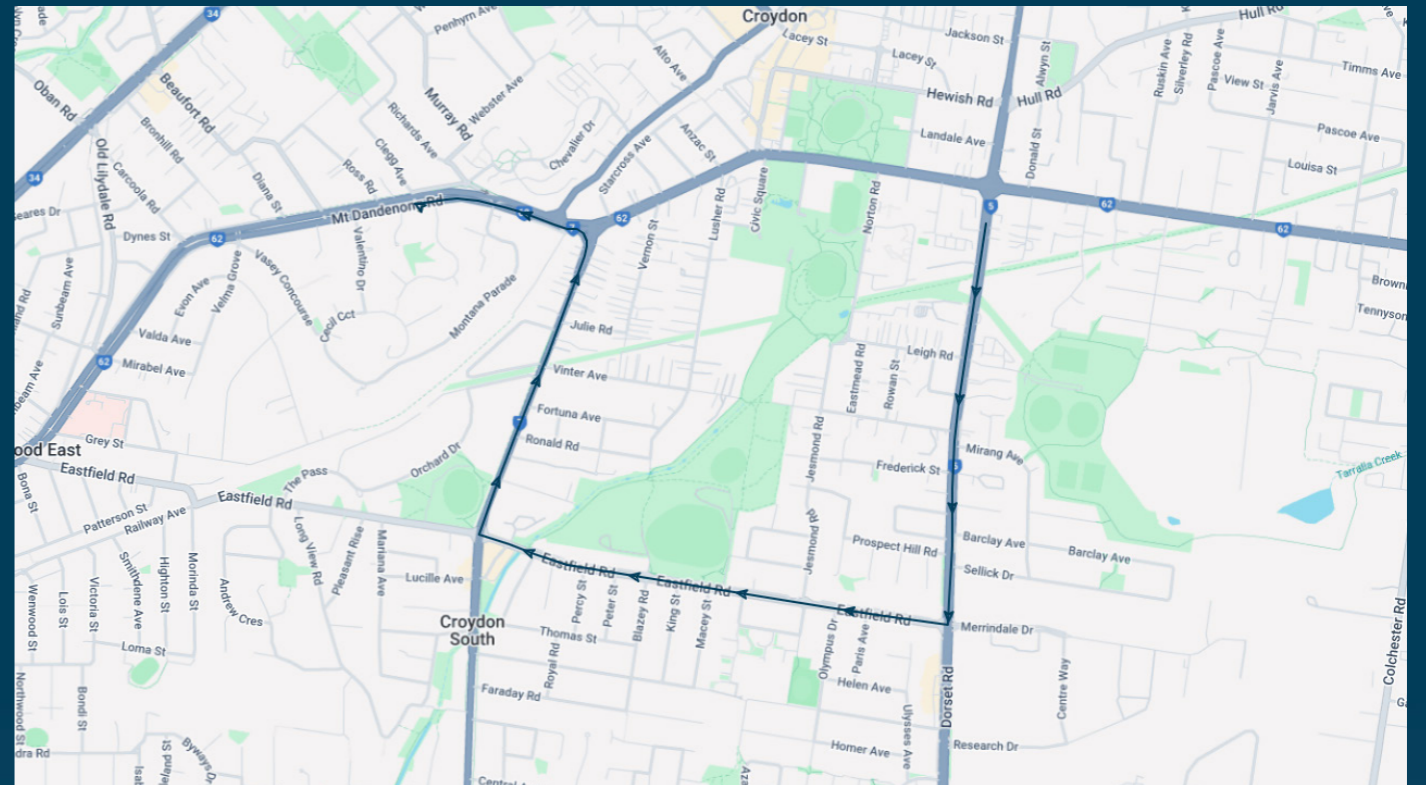

Melba College

Route: 3414 | Morning

Stop ID	Stop Name	Time	Stop ID	Stop Name	Time
13505	Mt. Dandenong Rd/Dorset Rd	08:14			
14817	Dorset Lodge Residential Care/Dorset Rd	08:15			
14825	Parry St/Dorset Rd	08:16			
14838	Frederick St/Dorset Rd	08:17			
14840	Prospect Hill Rd/Dorset Rd	08:18			
22756	Paris Ave/Eastfield Rd	08:21			
kieaw	King St/Eastfield Rd	08:23			
49437	Yvonne Ave/Eastfield Rd	08:24			
14193	Ronald Rd/Bayswater Rd	08:28			
13460	Yarraduct Pl/Bayswater Rd	08:29			
13459	Mt. Dandenong Rd/Bayswater Rd	08:30			
8745	Wicklow Ave/Mt. Dandenong Rd	08:31			
8744	Clegg Ave/Mt. Dandenong Rd	08:34			

Melba College

Route: 3414 | Morning