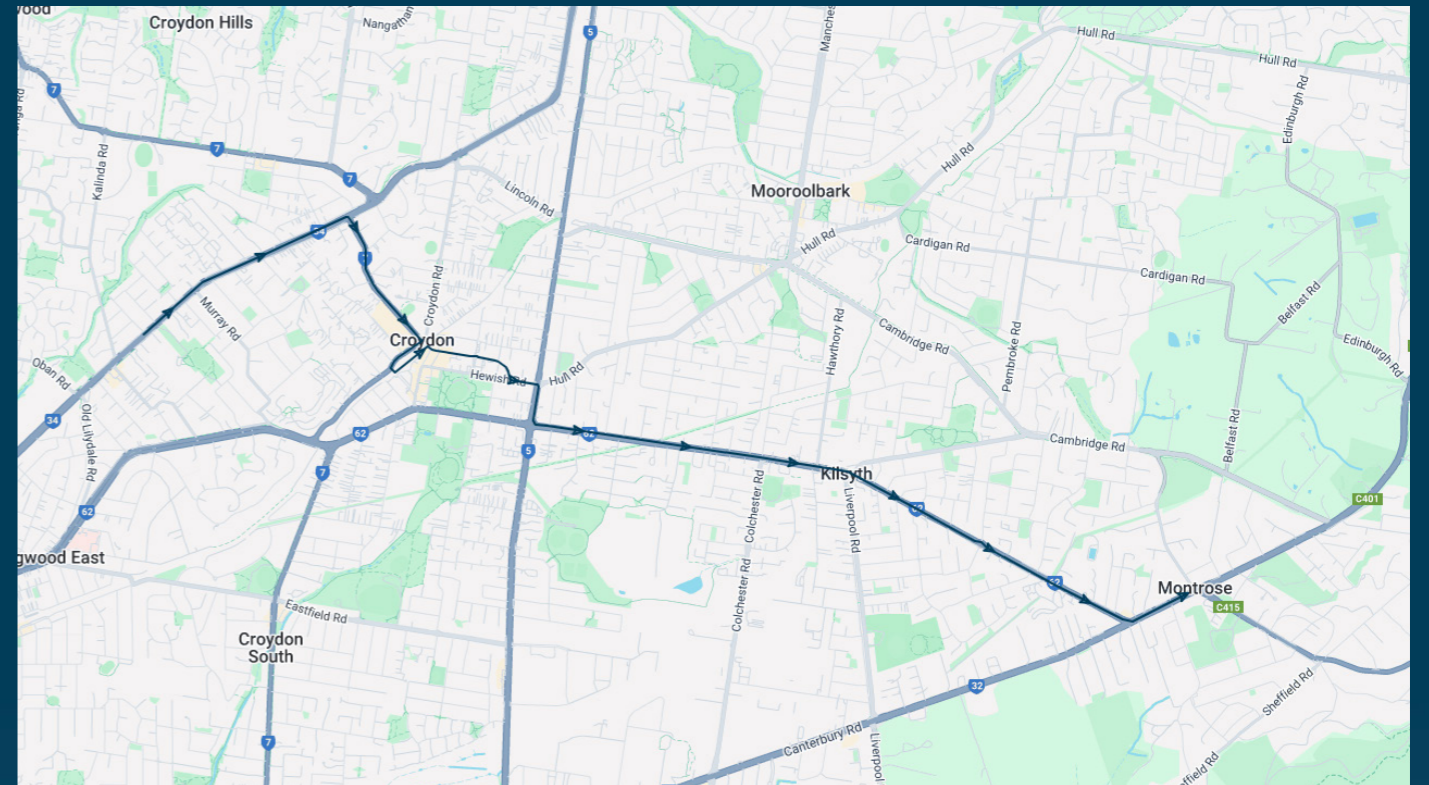

Melba College

Route: 3435 | Afternoon

Stop ID	Stop Name	Time	Stop ID	Stop Name	Time
10177	Maggs St/Maroondah Hwy	15:15			
10178	Hinkley Ave/Maroondah Hwy	15:15			
10179	Cherry Tree Gr/Maroondah Hwy	15:17			
10180	Highland Ave/Maroondah Hwy	15:18			
14379	Eva Ct/Kent Ave	15:19			
14380	Somerset Cres/Kent Ave	15:20			
14381	Croydon Primary School/Kent Ave	15:22			
28717	Croydon Station	15:25			
11060	Sturt St/Lacey St	15:28			
11059	Lacey St/Hewish Rd	15:28			
9844	Donald St/Mt. Dandenong Rd	15:30			
9843	Ruskin Ave/Mt. Dandenong Rd	15:31			
9842	Jarvis Ave/Mt. Dandenong Rd	15:32			
9841	Churchill Way/Mt. Dandenong Rd	15:33			
9840	Glen Dhu Rd/Mt. Dandenong Rd	15:34			
9839	Hawthory Rd/Mt. Dandenong Rd	15:35			
9838	Kilsyth Primary School/Mt. Dandenong Rd	15:35			
9837	Charles St/Mt. Dandenong Rd	15:36			
9836	Eothen Lane/Mt. Dandenong Rd	15:36			
9835	St Richards Church/Mt. Dandenong Rd	15:37			
9833	Denman St/Mt. Dandenong Rd	15:38			
9834	Balmoral St/Mt. Dandenong Rd	15:38			
9832	723 Mt. Dandenong Rd	15:39			
9831	Alpine Way/Mt. Dandenong Rd	15:40			
9830	Bretby Way/Mt. Dandenong Tourist Rd	15:41			
9829	Magnolia Gr/Mt. Dandenong Rd	15:41			
22059	Montrose CFA/Mt Dandenong Rd	15:42			
9827	Montrose Rd/Mt. Dandenong Rd	15:43			

Times listed are estimated times only, it is advised to arrive at your stop earlier than the listed time to avoid missing your bus.

You can also download the Ventura Tracker app to view real time bus locations of all services

Melba College

Route: 3435 | Afternoon

TURN DIRECTIONS

Picks up on Maroondah Hwy ### Via Maroondah Hwy, Right Kent Ave, Right Wicklow Ave, Left Devon St, Left into Croydon Station, Right Kent Ave, Cont Lacey St, Left Hewish Rd, Right Dorset Rd, Left Mt Dandenong Rd, Veer Left Mt Dandenong Rd to Montrose Rd