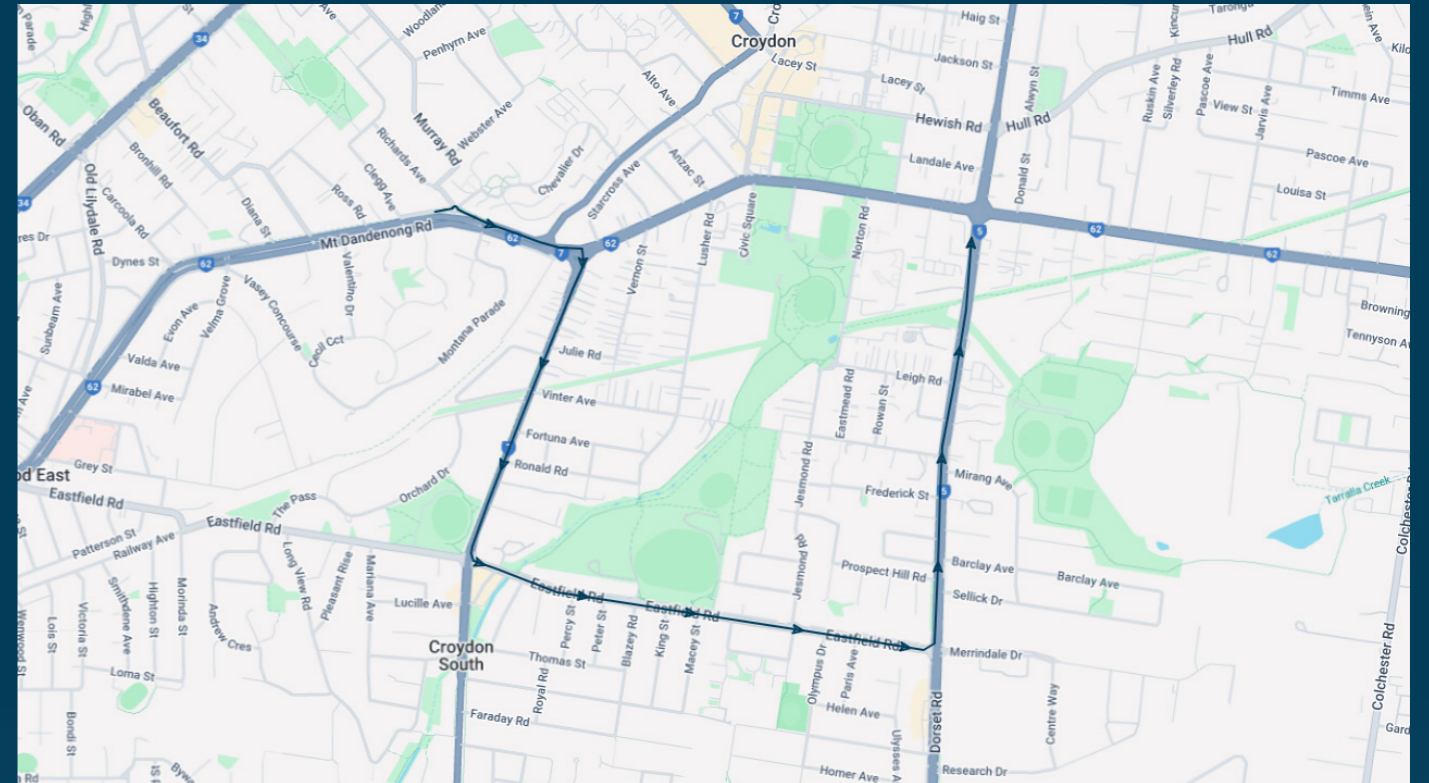

Melba College

Route: 3414 | Morning

TURN DIRECTIONS

Drops off on Mt Dandenong Rd ### Via Dorset Rd, Right Eastfield Rd, Right Bayswater Rd, Left Mt Dandenong Rd to Melba Col - Clegg Ave

To view our list of live tracked services, visit www.venturabus.com.au
 Timetable Printed : 30 September 2024

Times listed are estimated times only, it is advised to arrive at your stop earlier than the listed time to avoid missing your bus.

You can also download the Ventura Tracker app to view real time bus locations of all services

Melba College

Route: 3415 | Afternoon

Stop ID	Stop Name	Time	Stop ID	Stop Name	Time
49435	Richards Ave/Mt Dandenong Rd	15:30			
13403	Mt. Dandenong Rd/Bayswater Rd	15:31			
13405	Vinter Ave/Bayswater Rd	15:32			
13406	Ronald Rd/Bayswater Rd	15:32			
13407	Yvonne Ave/Eastfield Rd	15:34			
22768	Paris Ave/Eastfield Rd	15:36			
14816	Eastfield Rd/Dorset Rd	15:37			
14815	Prospect Hill Rd/Dorset Rd	15:37			
14814	Frederick St/Dorset Rd	15:38			
14813	Parry St/Dorset Rd	15:38			
14812	Dorset Lodge Residential Care/Dorset Rd	15:39			
14811	Mt. Dandenong Rd/Dorset Rd	15:40			

Melba College

Route: 3415 | Afternoon

TURN DIRECTIONS

Picks up on Mt Dandenong Rd ### Exit service lane into Mt Dandenong Rd, Right Bayswater Rd, Left Eastfield Rd, Left Dorset Rd to Mt. Dandenong Rd

To view our list of live tracked services, visit www.venturabus.com.au
 Timetable Printed : 30 September 2024