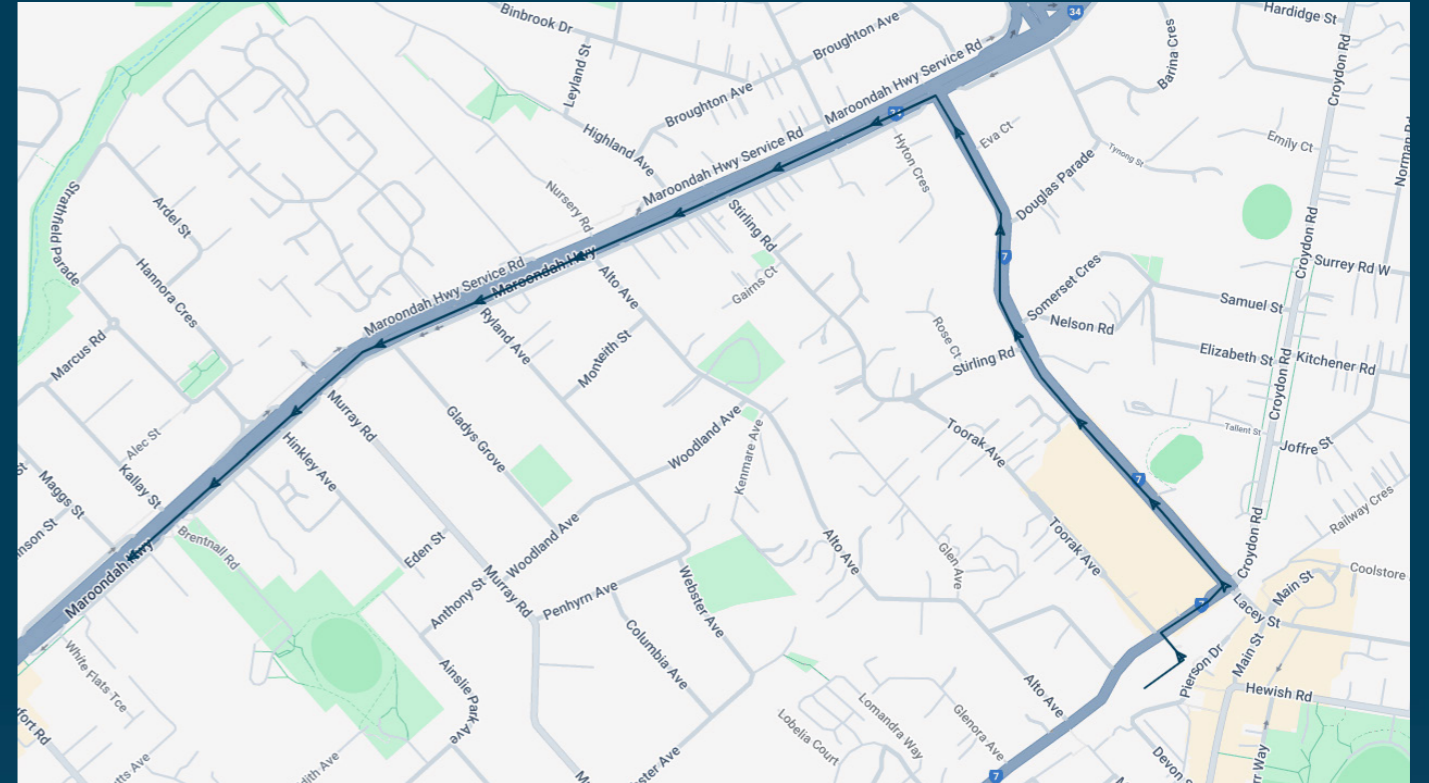

To view our list of live tracked services, visit www.venturabus.com.au

Timetable Printed : 30 September 2024

Melba College

Route: 3408 | Morning

Stop ID	Stop Name	Time	Stop ID	Stop Name	Time
28720	Croydon Station - Bay D	08:20			
12757	Croydon Primary School/Kent Ave	08:21			
12756	Somerset Cres/Kent Ave	08:22			
12755	Maroondah Hwy/Kent Ave	08:23			
8639	Kent Ave/Maroondah Hwy	08:23			
10114	Stirling Rd/Maroondah Hwy	08:25			
10113	Ryland Ave/Maroondah Hwy	08:26			
8786	Hinkley Ave/Maroondah Hwy	08:28			
8785	Wilhelmina Ct/Maroondah Hwy	08:30			

Melba College

Route: 3408 | Morning

TURN DIRECTIONS

Drops off on Maroondah Hwy ### Via Right Wicklow Ave, Left Kent Ave, Left Maroondah Hwy to Melba College

To view our list of live tracked services, visit www.venturabus.com.au
 Timetable Printed : 30 September 2024

Times listed are estimated times only, it is advised to arrive at your stop earlier than the listed time to avoid missing your bus.
You can also download the Ventura Tracker app to view real time bus locations of all services

Melba College

Route: 3414 | Morning

Stop ID	Stop Name	Time	Stop ID	Stop Name	Time
13505	Mt. Dandenong Rd/Dorset Rd	08:14			
14817	Dorset Lodge Residential Care/Dorset Rd	08:15			
14825	Parry St/Dorset Rd	08:16			
14838	Frederick St/Dorset Rd	08:17			
14840	Prospect Hill Rd/Dorset Rd	08:18			
22756	Paris Ave/Eastfield Rd	08:21			
kieaw	King St/Eastfield Rd	08:23			
49437	Yvonne Ave/Eastfield Rd	08:24			
14193	Ronald Rd/Bayswater Rd	08:28			
13460	Yarraduct Pl/Bayswater Rd	08:29			
13459	Mt. Dandenong Rd/Bayswater Rd	08:30			
8745	Wicklow Ave/Mt. Dandenong Rd	08:31			
8744	Clegg Ave/Mt. Dandenong Rd	08:34			