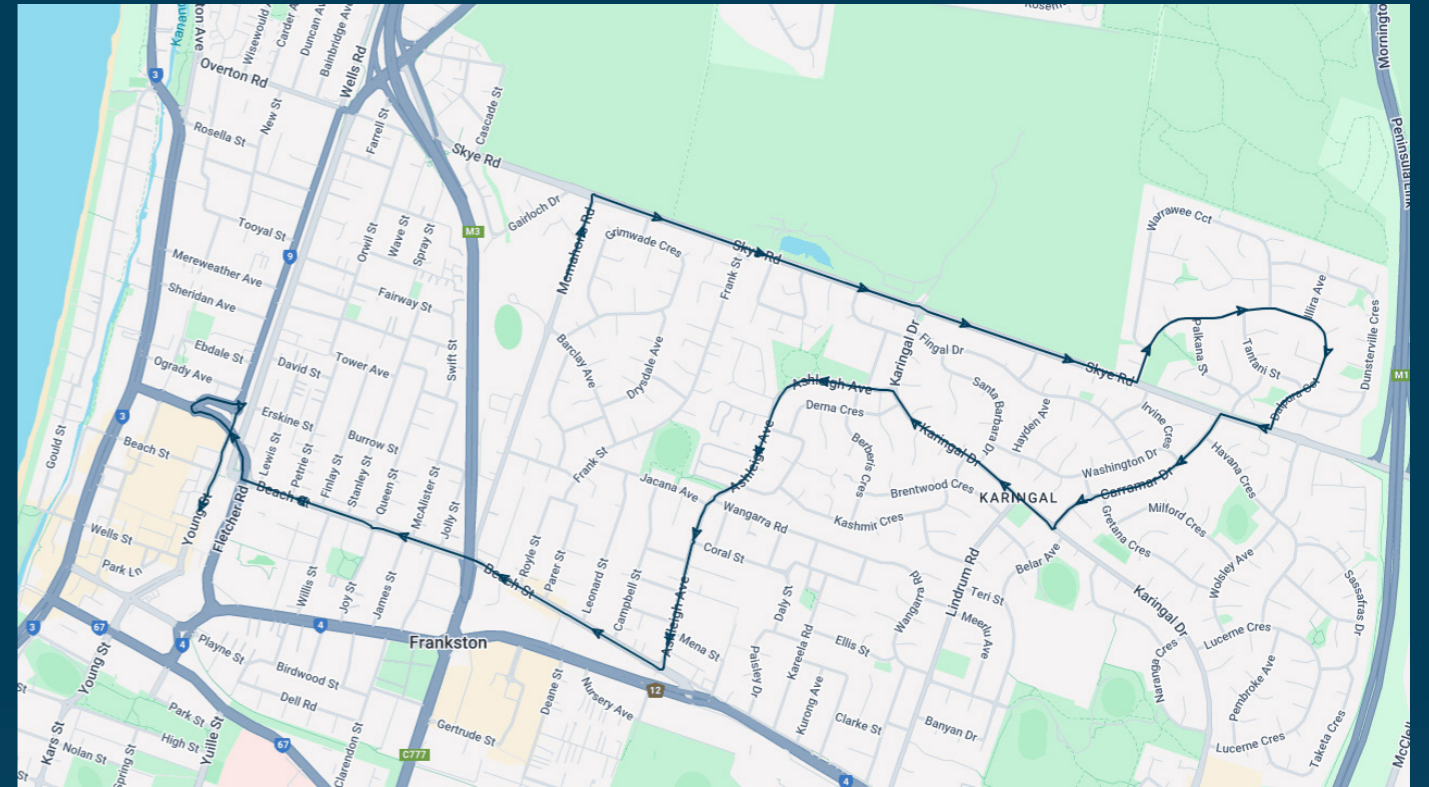

McClelland College

Route: 1323 | Afternoon

Stop ID	Stop Name	Time	Stop ID	Stop Name	Time
12122	John Paul College/McMahons Rd	15:07			
12121	Skye Rd/McMahons Rd	15:08			
12120	Panmure St/Skye Rd	15:09			
12119	Frank St/Skye Rd	15:09			
12118	Frallon Cres/Skye Rd	15:11			
12064	Karingal Bowling Club/Skye Rd	15:12			
12065	Amber Ave/Skye Rd	15:13			
11069	Warrawee Cct/Dalpura Cct	15:14			
11070	Palkana St/Dalpura Cct	15:14			
11071	Illira Ave/Dalpura Cct	15:15			
11072	Elenya Ct/Dalpura Cct	15:16			
11105	Carramar Dr/Karingal Dr	15:20			
21214	Frankston Station/Young St	15:30			

McClelland College

Route: 1323 | Afternoon

TURN DIRECTIONS

Picks up in Karingal Dr ### Via McMahons Rd, Right Skye Rd, Left Dalpura Cct, Right Skye Rd, Left Carramar Rd, Right Kaingal Dr to Carramar Dr/Karingal Dr, then runs express via Karingal Dr, Left Ashleigh Ave, Right Beach St, Right Fletcher Rd, Right Fletcher Rd Extension, Right Young St to Frankston Station

To view our list of live tracked services, visit www.venturabus.com.au
 Timetable Printed : 30 September 2024

Times listed are estimated times only, it is advised to arrive at your stop earlier than the listed time to avoid missing your bus.

You can also download the Ventura Tracker app to view real time bus locations of all services