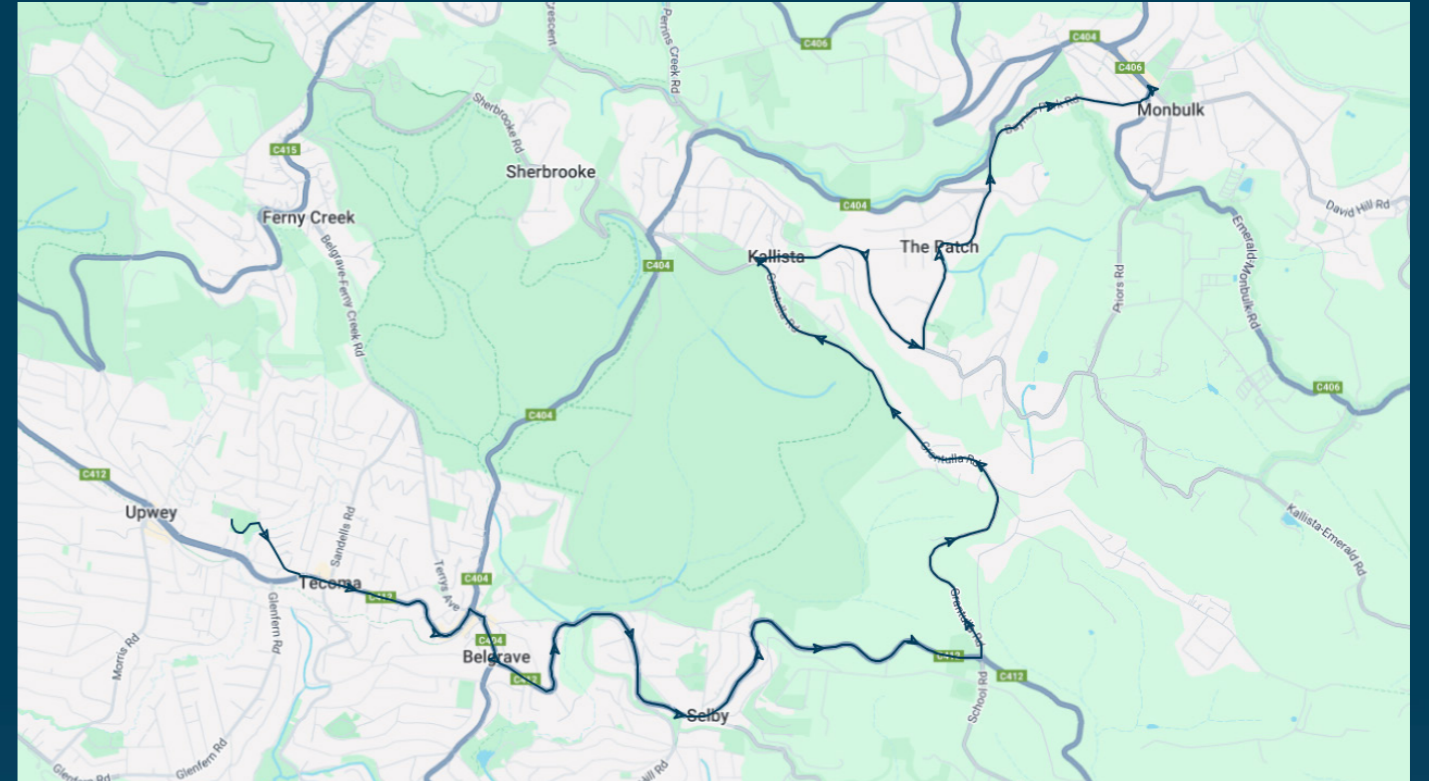

Mater Christi College

Route: 5032 (SBSC) | Afternoon

Stop ID	Stop Name	Time	Stop ID	Stop Name	Time
UPWBT	Upwey High School	15:20			
44469	Mater Christi Col/Belgrave-Gembrook Rd	15:25			
13582	Lyons Dr/Belgrave-Gembrook Rd	15:30			
13851	Charles St/Belgrave-Gembrook Rd	15:31			
13850	Nation Rd/Belgrave-Gembrook Rd	15:33			
13848	Grantulla Rd/Belgrave-Gembrook Rd	15:38			
	Ridge Rd/Grantulla Rd	15:41			
14660	Grantulla Rd/Kallista-Emerald Rd	15:48			
14662	The Patch Rd/Kallista-Emerald Rd	15:52			
14664	O'Connors Rd/The Patch Rd	15:54			
14665	Camms Rd/The Patch Rd	15:55			
14667	Monbulk Aquatic Centre/Baynes Park Rd	15:57			
14669	Emerald-Monbulk Rd/Main Rd	16:00			

Mater Christi College

Route: 5032 (SBSC) | Afternoon

TURN DIRECTIONS

Picks up on Belgrave-Gembrook Rd for Mater Christ College ### Via Right Alexander Ave, Cont Rutherford Rd, Left Burwood Hwy, Right Belgrave-Gembrook Rd, Left Belgrave-Gembrook Rd, Left Grantulla Rd, Right Kallista-Emerald Rd, Left The Patch Rd, Cont Masches Hill Rd, Cont Baynes Park Rd, Left Emerald-Monbulk Rd, Left Main Rd to Emerald-Monbulk Rd

To view our list of live tracked services, visit www.venturabus.com.au
Timetable Printed : 30 September 2024

Times listed are estimated times only, it is advised to arrive at your stop earlier than the listed time to avoid missing your bus.

You can also download the Ventura Tracker app to view real time bus locations of all services