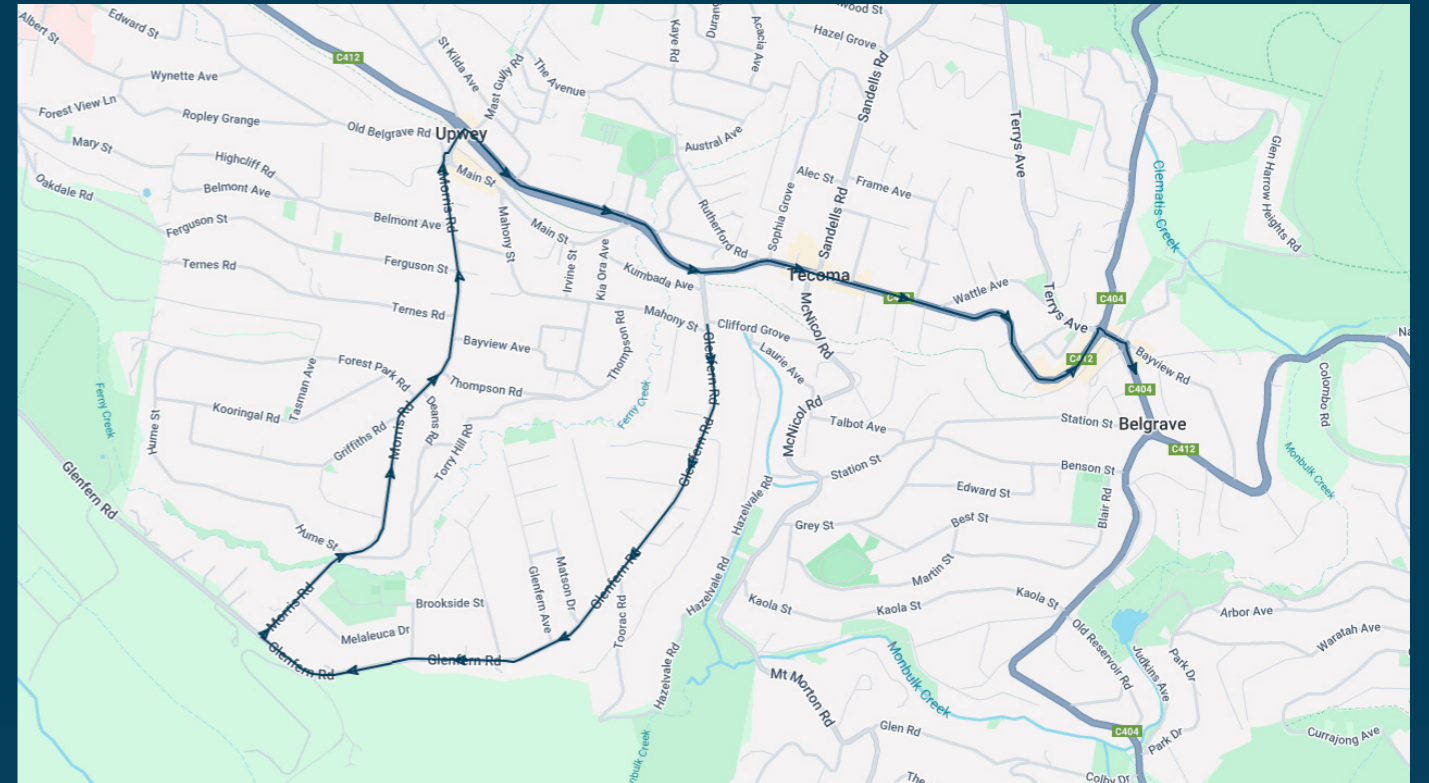

You can also download the Ventura Tracker app to view real time bus locations of all services

Mater Christi College

Route: 5117 | Morning

| Stop ID | Stop Name | Time | Stop ID | Stop Name | Time |
|---------|--|-------|---------|-----------|------|
| 46555 | Clifford Gr/Glenfern Rd | 08:15 | | | |
| 46556 | Upwey South Primary School/Morris Rd | 08:22 | | | |
| 11147 | Upwey CFA/Morris Rd | 08:27 | | | |
| 14639 | Upwey Railway Station/Burwood Hwy | 08:29 | | | |
| 14408 | Chosen Ave/Burwood Hwy | 08:31 | | | |
| 14407 | Sophia Gr/Monbulk Rd | 08:35 | | | |
| 14382 | Rocksleigh Ave/Monbulk Rd | 08:37 | | | |
| 14363 | Belgrave Village/Burwood Hwy | 08:40 | | | |
| 44469 | Mater Christi Col/Belgrave-Gembrook Rd | 08:45 | | | |

Mater Christi College

Route: 5117 | Morning

TURN DIRECTIONS

Drops off on Belgrave-Gembrook Rd for Mater Christi College ### Via Glenfern Rd, Right Morris Rd, Right Burwood Hwy, Right Belgrave-Gembrook Rd to Mater Christi College - Belgrave-Gembrook Rd

You can also download the Ventura Tracker app to view real time bus locations of all services