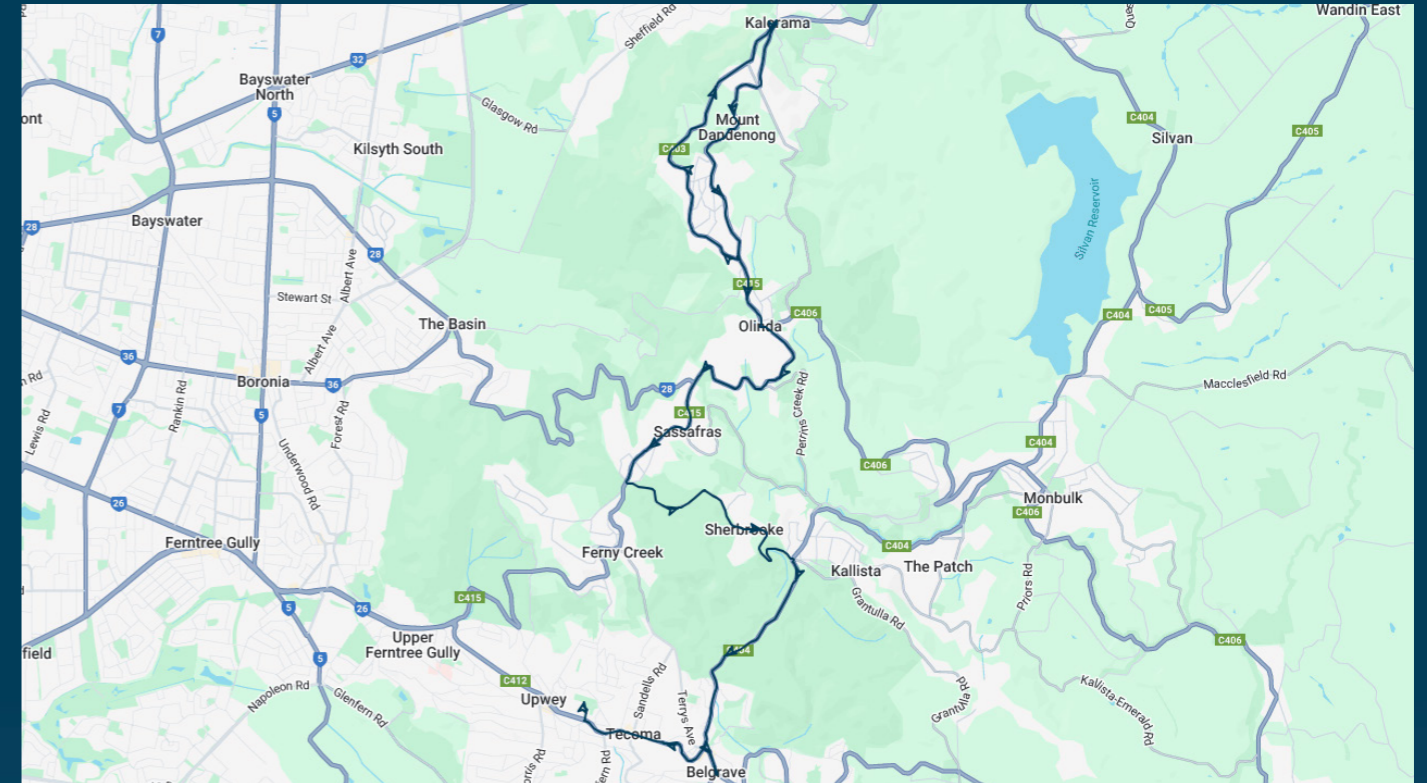

Mater Christi College

Route: 5023 (SBSC) | Morning

Stop ID	Stop Name	Time	Stop ID	Stop Name	Time
8912	Kellys - Ridge Rd/Mt Dandenong Tourist Rd	07:40			
8958	Viola Ave/Ridge Rd	07:41			
8963	Observatory Rd/Ridge Rd	07:43			
8966	Falls Rd/Ridge Rd	07:45			
	Kalorama Five Ways/Ridge Rd	07:47			
9812	Falls Rd/Mt Dandenong Tourist Rd	07:49			
9806	St Clare's Church/Mt Dandenong Tourist Rd	07:51			
9803	Dickens Rd/Mt Dandenong Tourist Rd	07:53			
9802	Dandenong Hotel/Mt Dandenong Tourist Rd	07:55			
9801	Parsons Ln/Monash Ave	07:56			
12569	Colehurst Cres/Mt Dandenong Tourist Rd	07:58			
12100	The Crescent/Mt Dandenong Tourist Rd	08:02			
	Mt Dandenong Tourist Rd/Sherbrooke Rd	08:04			
12549	Nobles Ln/Sherbrooke Rd	08:08			
44469	Mater Christi Col/Belgrave-Gembrook Rd	08:15			
UPWB	Upwey High School	08:19			

Times listed are estimated times only, it is advised to arrive at your stop earlier than the listed time to avoid missing your bus.

You can also download the Ventura Tracker app to view real time bus locations of all services

Mater Christi College

Route: 5023 (SBSC) | Morning