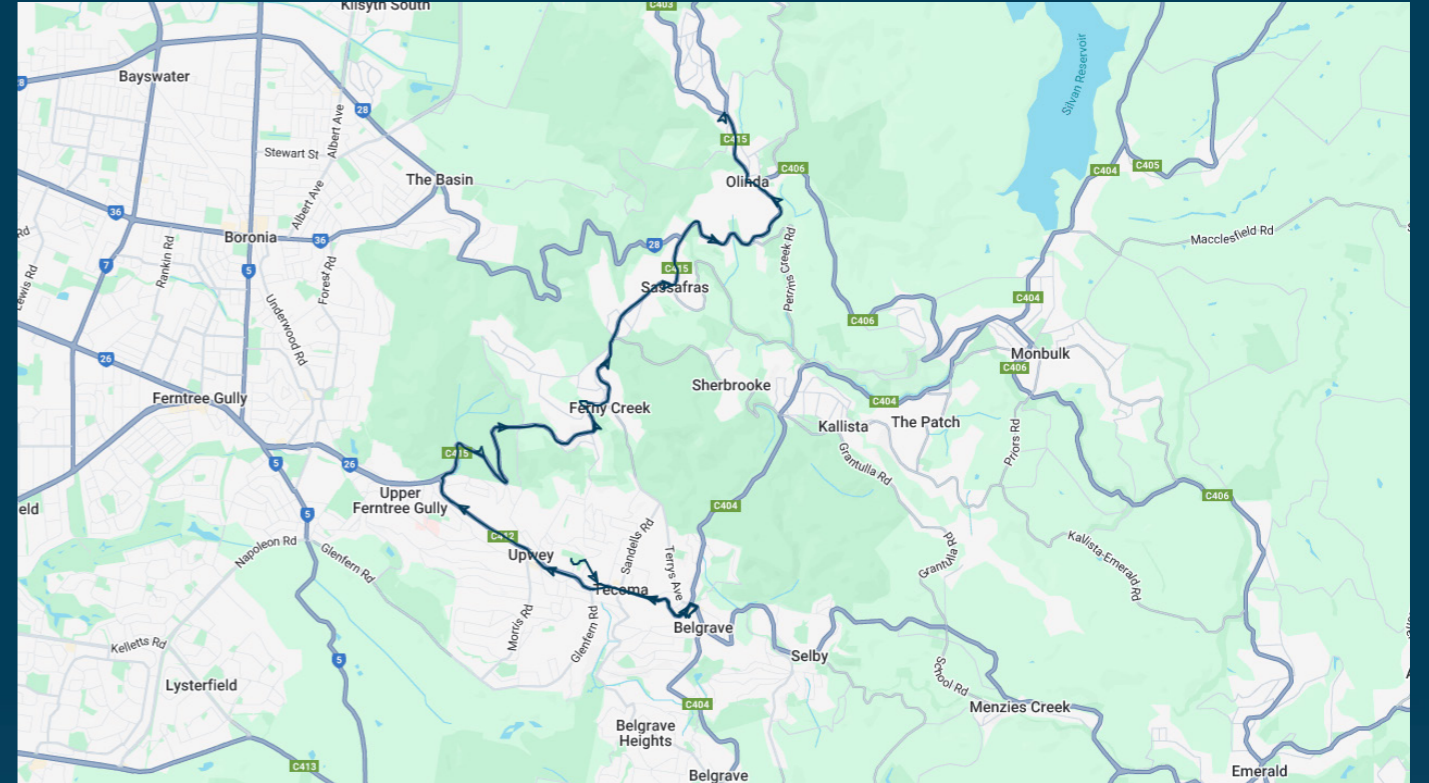

To view our list of live tracked services, visit www.venturabus.com.au
 Timetable Printed : 30 September 2024

Times listed are estimated times only, it is advised to arrive at your stop earlier than the listed time to avoid missing your bus.

You can also download the Ventura Tracker app to view real time bus locations of all services

Mater Christi College

Route: 5028 (SBSC) | Afternoon

| Stop ID | Stop Name | Time | Stop ID | Stop Name | Time |
|---------|---|-------|---------|-----------|------|
| UPWBT | Upwey High School | 15:20 | | | |
| 19582 | Belgrave Station | 15:23 | | | |
| 13821 | Olivette Ave/Mt Dandenong Tourist Rd | 15:33 | | | |
| 13820 | Churchill Dr/Mt. Dandenong Tourist Rd | 15:34 | | | |
| 13819 | Kallamondah Rd/Mt Dandenong Tourist Rd | 15:36 | | | |
| 12554 | Mt. Dandenong Tourist Rd/Old Main Rd | 15:37 | | | |
| 13816 | Seaview Ave/Mt Dandenong Tourist Rd | 15:38 | | | |
| 12574 | Heatherset Rd/Mt Dandenong Tourist Rd | 15:41 | | | |
| 12571 | Prince St/Mt Dandenong Tourist Rd | 15:43 | | | |
| 12097 | Colehurst Cres/Mt Dandenong Tourist Rd | 15:44 | | | |
| 22496 | 485 Mt Dandenong Tourist Rd | 15:46 | | | |
| 8912 | Kellys - Ridge Rd/Mt Dandenong Tourist Rd | 15:50 | | | |

Mater Christi College

Route: 5028 (SBSC) | Afternoon

TURN DIRECTIONS

Picks up at Belgrave Station for Mater Christi College ### Via Right Alexander Ave, Cont Rutherford Rd, Left Burwood Hwy, Right Belgrave-Gembrook Rd, Right Belgrave Station Bus Interchange, Left Belgrave-Gembrook Rd, Left Burwood Hwy, Right Mt Dandenong Tourist Rd, Left Old Main Rd, Left Mt Dandenong Tourist Rd, Left Ridge Rd, Right into Kellys Car Park