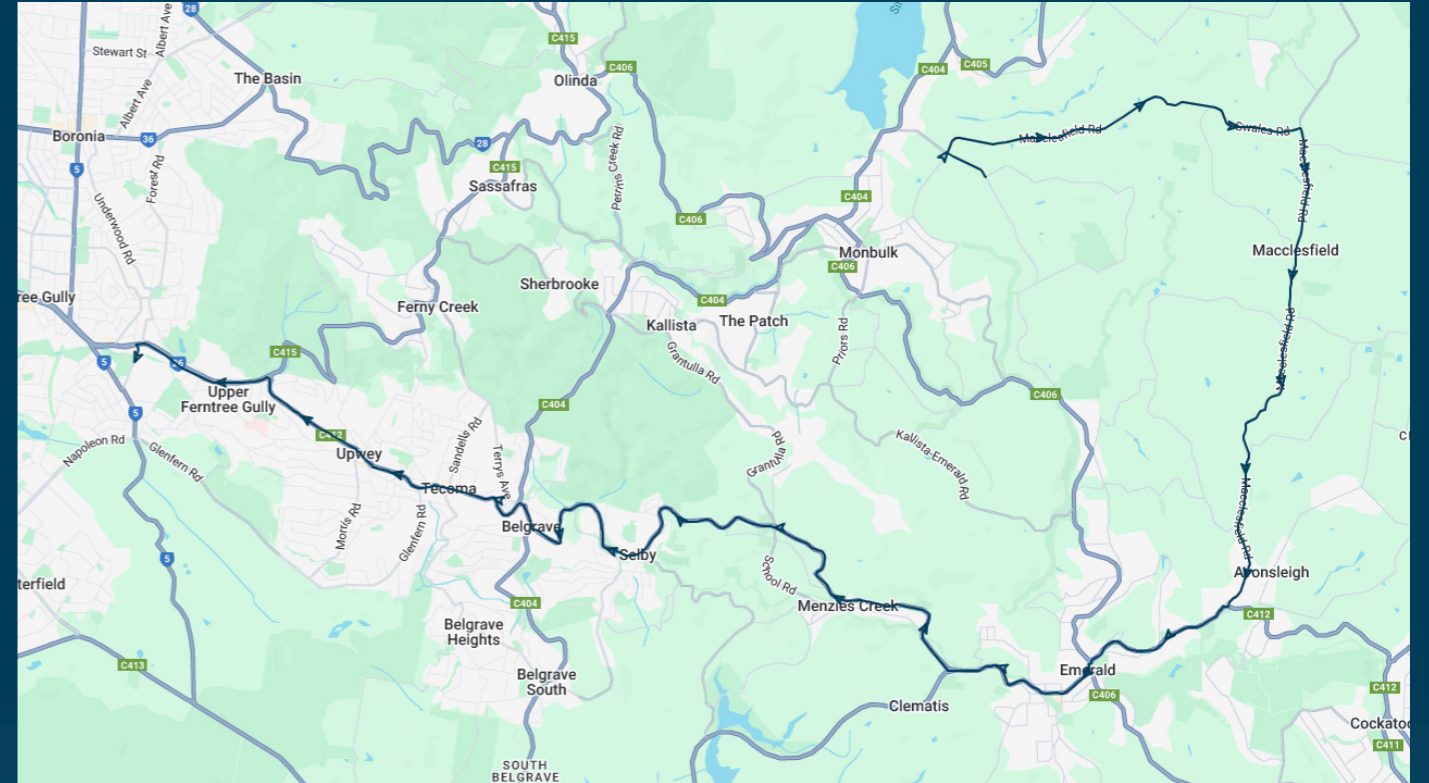

Mater Christi College

Route: 5109 (SBSC) | Morning

Stop ID	Stop Name	Time	Stop ID	Stop Name	Time
44547	Coulson Rd/Old Emerald Rd	07:36			
	Kirkpatrick Rd/Swales Rd	07:43			
	Stranges Rd/Macclesfield Rd	07:48			
	Katrina Ln/Macclefield Rd	07:48			
	Macclesfield Primary School	07:50			
13954	Lawsons Rd/Belgrave-Gembrook Rd	07:56			
13958	Memorial Ave/Belgrave-Gembrook Rd	08:00			
13968	Charles St/Belgrave-Gembrook Rd	08:02			
MACHB	Mater Christi Col/Belgrave-Gembrook Rd	08:15			
11144	Sophie Gr/Burwood Hwy	08:19			
UPWDN	Upwey HS - Darling Ave/Burwood Hwy	08:21			
44512	St Josephs College	08:27			

Mater Christi College

Route: 5109 (SBSC) | Morning

TURN DIRECTIONS

Drops off on Belgrave-Gembrook Rd for Mater Christi College ### Via Swales Rd, Right Macclesfield Rd, Cont Swales Rd, Right Macclesfield Rd, Right Belgrave-Gembrook Rd, Left Burwood Hwy, Left Brennock Park Dr to St Joseph's College

To view our list of live tracked services, visit www.venturabus.com.au
Timetable Printed : 30 September 2024

Times listed are estimated times only, it is advised to arrive at your stop earlier than the listed time to avoid missing your bus.

You can also download the Ventura Tracker app to view real time bus locations of all services