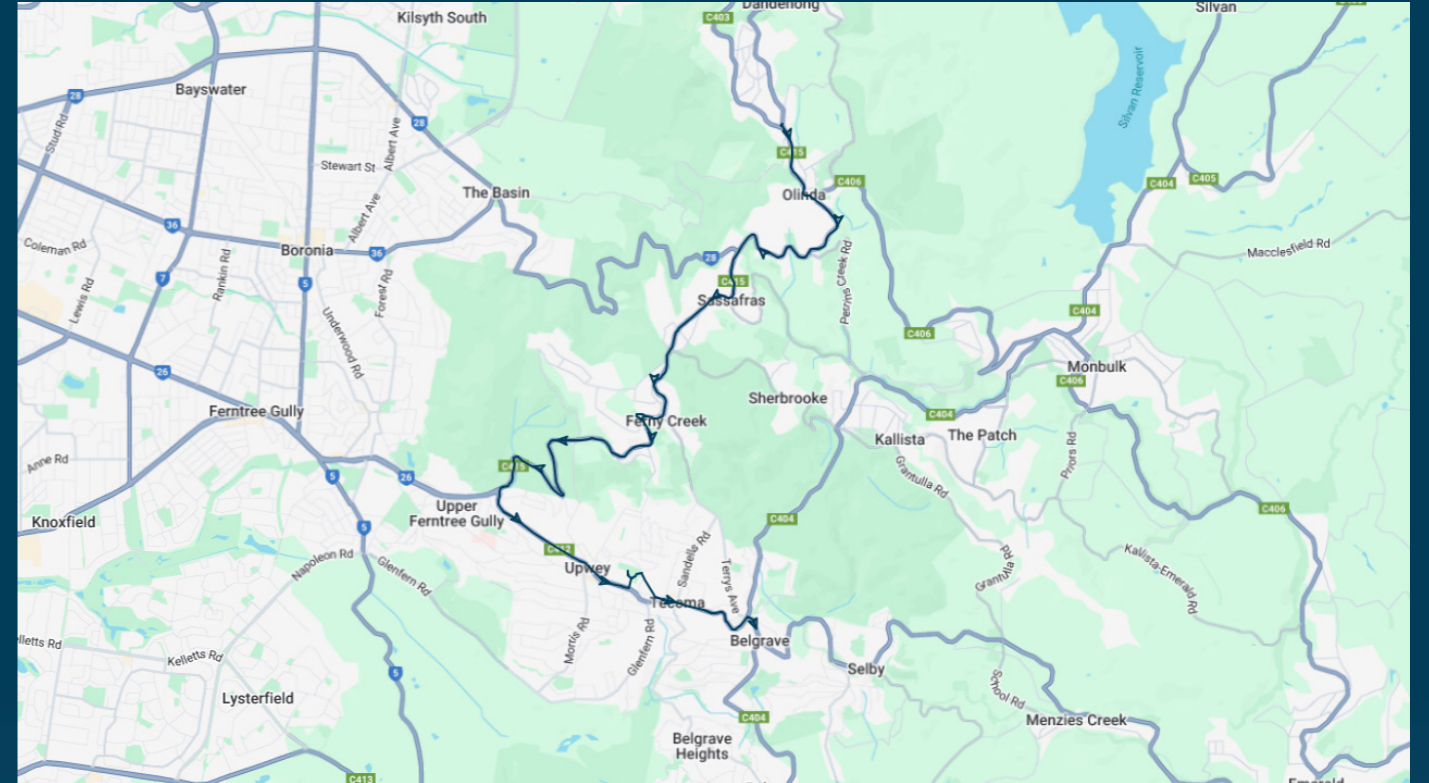

Mater Christi College

Route: 5027 (SBSC) | Morning

Stop ID	Stop Name	Time	Stop ID	Stop Name	Time
8912	Kellys - Ridge Rd/Mt Dandenong Tourist Rd	07:55			
42292	Perrins Creek Rd/Mt Dandenong Tourist Rd	08:00			
12097	Colehurst Cres/Mt Dandenong Tourist Rd	08:02			
12099	Prince St/Mt Dandenong Tourist Rd	08:04			
12546	Sherbrooke Community School	08:07			
12553	Seaview Ave/Mt Dandenong Tourist Rd	08:09			
12554	Mt. Dandenong Tourist Rd/Old Main Rd	08:11			
12558	Churchill Dr/Mt. Dandenong Tourist Rd	08:13			
12559	Devil's Elbow/Mt Dandenong Tourist Rd	08:15			
UPWBT	Upwey High School	08:25			
44469	Mater Christi Col/Belgrave-Gembrook Rd	08:30			

Mater Christi College

Route: 5027 (SBSC) | Morning

TURN DIRECTIONS

Drops off on Belgrave-Gembrook Rd for Mater Christi College ### Via Right Mt Dandenong Tourist Rd, Right Old Main Rd, Right Mt Dandenong Tourist Rd, Left Burwood Hwy, Left Chosen Ave to Upwey High School, Right Alexander Ave, Cont Rutherford Rd, Left Burwood Hwy, Right Belgrave-Gembrook Rd to Mater Christi College - Belgrave-Gembrook Rd

To view our list of live tracked services, visit www.venturabus.com.au
Timetable Printed : 30 September 2024

Times listed are estimated times only, it is advised to arrive at your stop earlier than the listed time to avoid missing your bus.

You can also download the Ventura Tracker app to view real time bus locations of all services