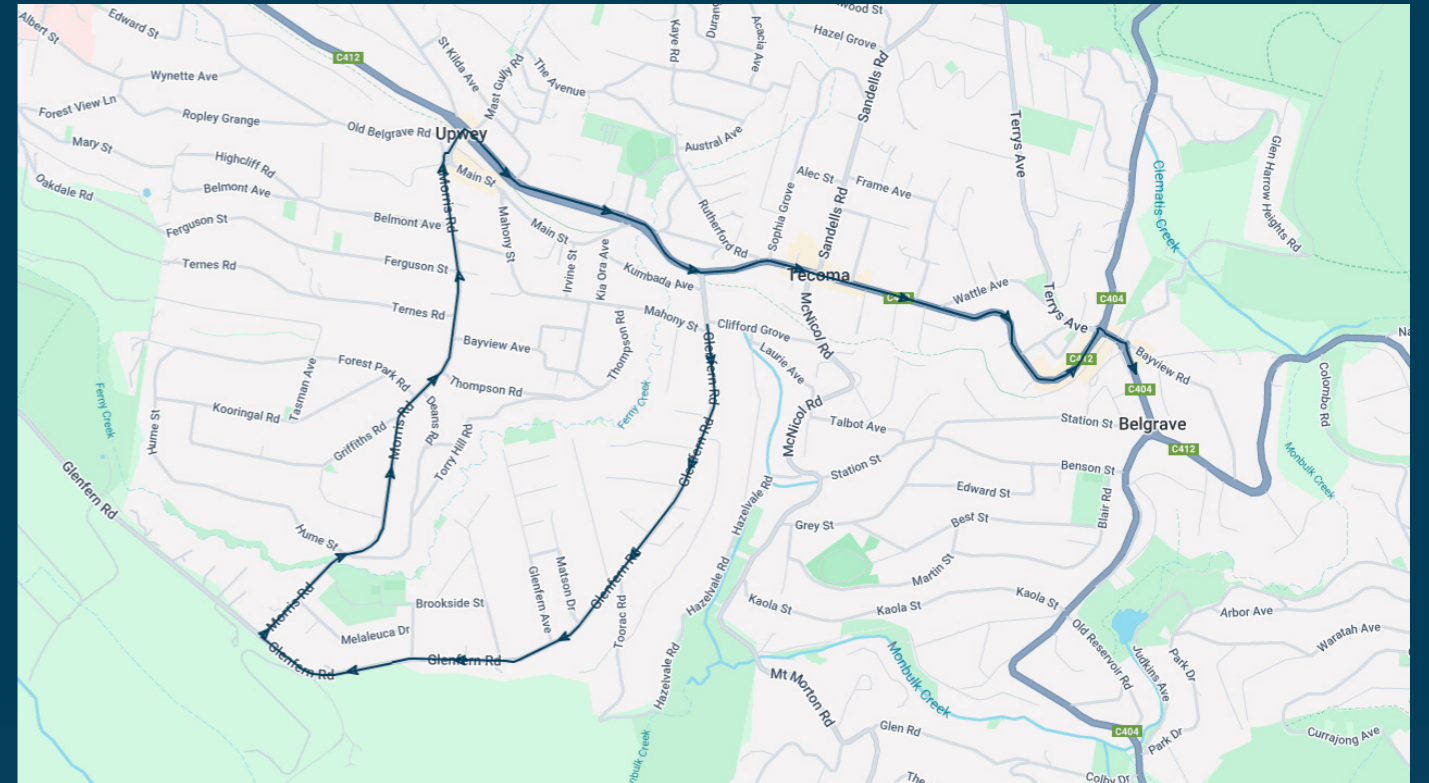

You can also download the Ventura Tracker app to view real time bus locations of all services

Mater Christi College

Route: 5116 | Morning

Stop ID	Stop Name	Time	Stop ID	Stop Name	Time
46555	Clifford Gr/Glenfern Rd	08:15			
46556	Upwey South Primary School/Morris Rd	08:22			
11147	Upwey CFA/Morris Rd	08:27			
14639	Upwey Railway Station/Burwood Hwy	08:29			
14408	Chosen Ave/Burwood Hwy	08:31			
14407	Sophia Gr/Monbulk Rd	08:35			
14382	Rocksleigh Ave/Monbulk Rd	08:37			
14363	Belgrave Village/Burwood Hwy	08:40			
44469	Mater Christi Col/Belgrave-Gembrook Rd	08:45			

Mater Christi College

Route: 5116 | Morning

TURN DIRECTIONS

Drops off on Belgrave-Gembrook Rd for Mater Christi College ### Via Glenfern Rd, Right Morris Rd, Right Burwood Hwy, Right Belgrave-Gembrook Rd to Mater Christi College - Belgrave-Gembrook Rd