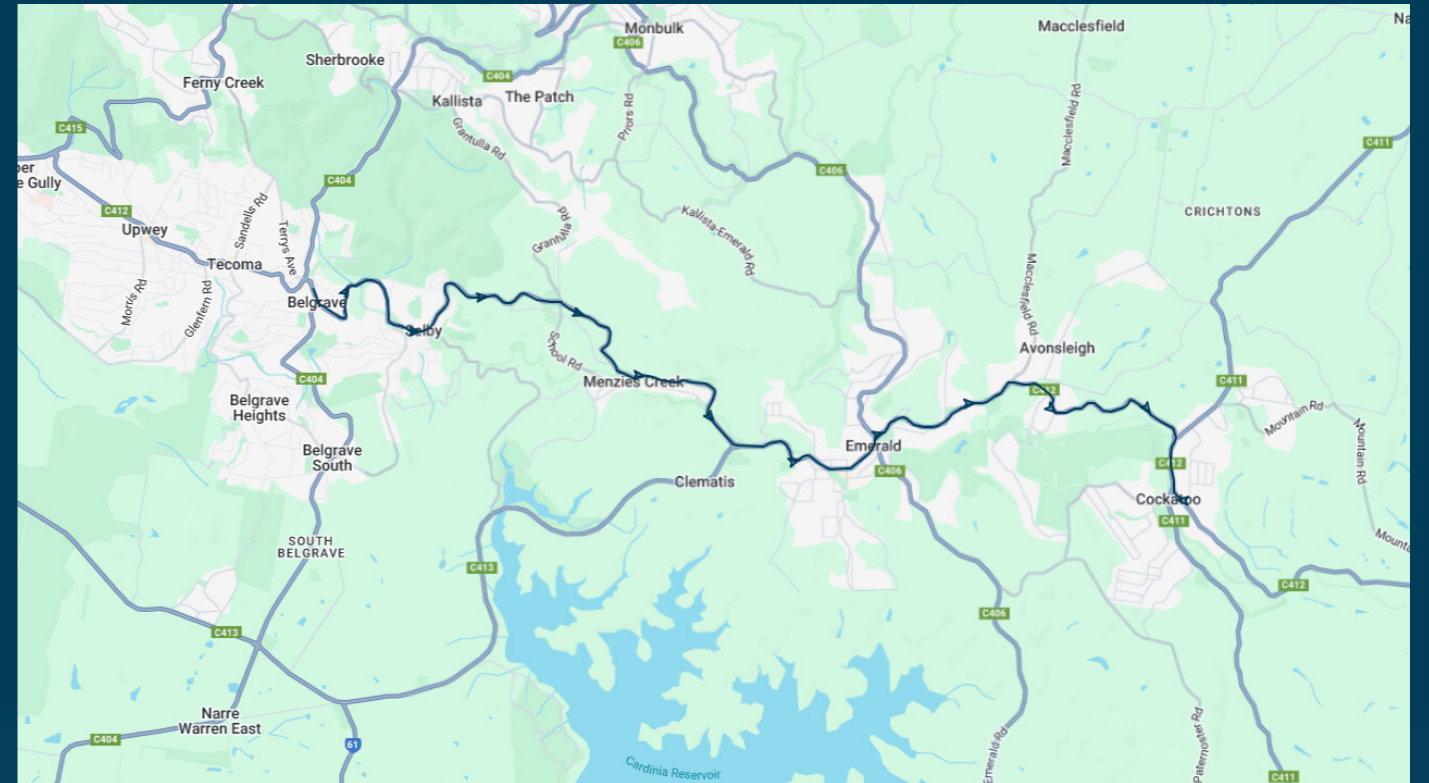

Mater Christi College

Route: 5108 | Afternoon

Stop ID	Stop Name	Time	Stop ID	Stop Name	Time
44469	Mater Christi Col/Belgrave-Gembrook Rd	15:30			
13853	Creek Rd/Belgrave-Gembrook Rd	15:30			
13852	Lyons Dr/Belgrave-Gembrook Rd	15:33			
13851	Charles St/Belgrave-Gembrook Rd	15:34			
13850	Nation Rd/Belgrave-Gembrook Rd	15:35			
13849	Glen Park Dr/Belgrave-Gembrook Rd	15:37			
13848	Grantulla Rd/Belgrave-Gembrook Rd	15:38			
13847	Church Rd/Belgrave-Gembrook Rd	15:41			
13846	School Rd/Belgrave-Gembrook Rd	15:41			
13845	Edzell Rd/Belgrave-Gembrook Rd	15:44			
13844	Clematis Station/Belgrave-Gembrook Rd	15:45			
13843	Ogilvy Rd/Belgrave-Gembrook Rd	15:47			
13842	Pinnocks Rd/Belgrave-Gembrook Rd	15:47			
13840	Emerald Village/Belgrave-Gembrook Rd	15:48			
13839	Emerald-Monbulk Rd/Belgrave-G'brook Rd	15:49			
13837	Lawson Rd/Belgrave-Gembrook Rd	15:51			
13836	Macclesfield Rd/Belgrave-Gembrook Rd	15:53			
13835	Margaret Rd/Belgrave-Gembrook Rd	15:54			
13834	McNamara Rd/Belgrave-Gembrook Rd	15:54			
13833	Woori Yallock Rd/Pakenham Rd	15:58			
13949	Cockatoo - Pakenham Rd/McBride St	16:00			

Times listed are estimated times only, it is advised to arrive at your stop earlier than the listed time to avoid missing your bus.

You can also download the Ventura Tracker app to view real time bus locations of all services

Mater Christi College

Route: 5108 | Afternoon