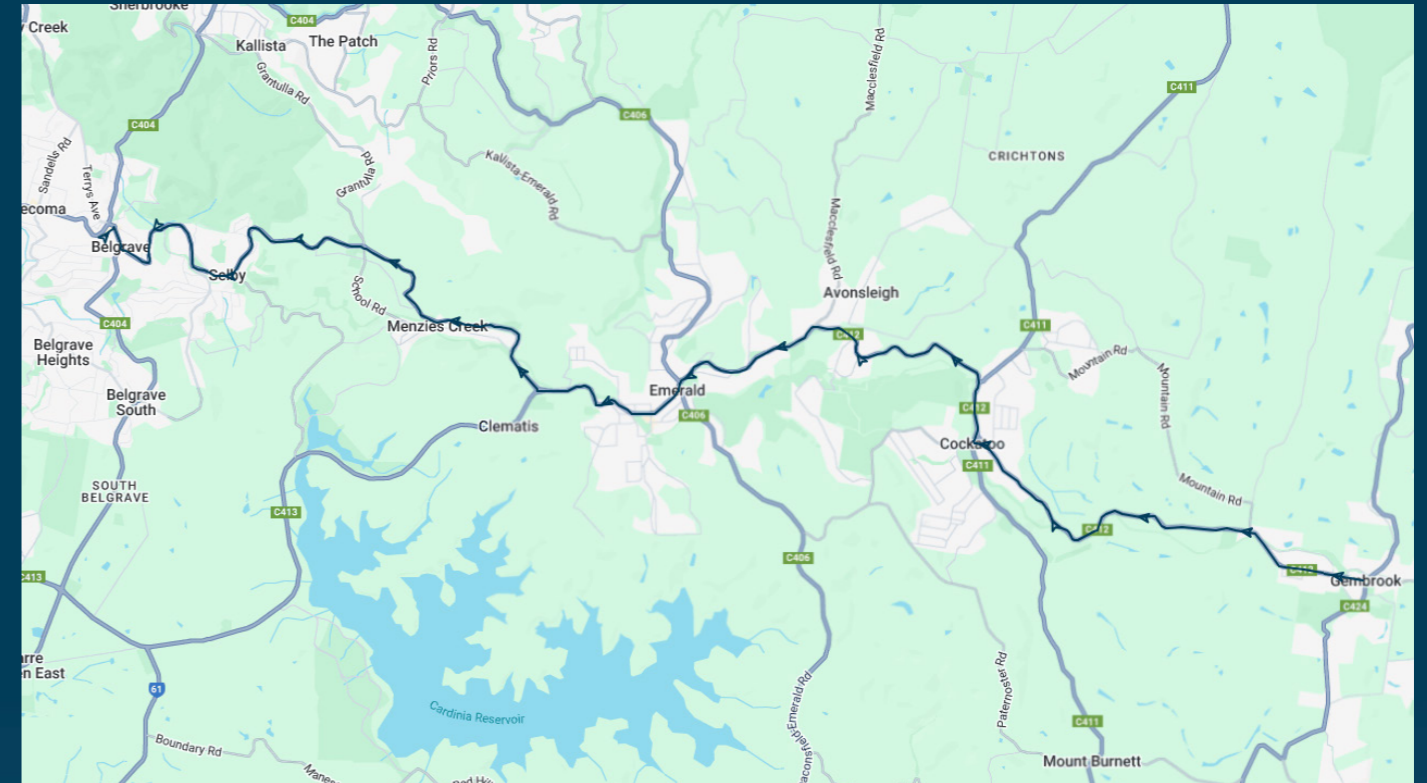

Times listed are estimated times only, it is advised to arrive at your stop earlier than the listed time to avoid missing your bus.

You can also download the Ventura Tracker app to view real time bus locations of all services

Mater Christi College

Route: 5107 | Morning

TURN DIRECTIONS

Drops off at Belgrave Station for Mater Christi College ### Via Main St, Cont Belgrave-Gembrook Rd, Left McBride St, Right Healesville-Koo Wee Rup Rd, Cont Belgrave-Gembrook Rd, Left into Mater Christi College - Belgrave Station

To view our list of live tracked services, visit www.venturabus.com.au
Timetable Printed : 30 September 2024