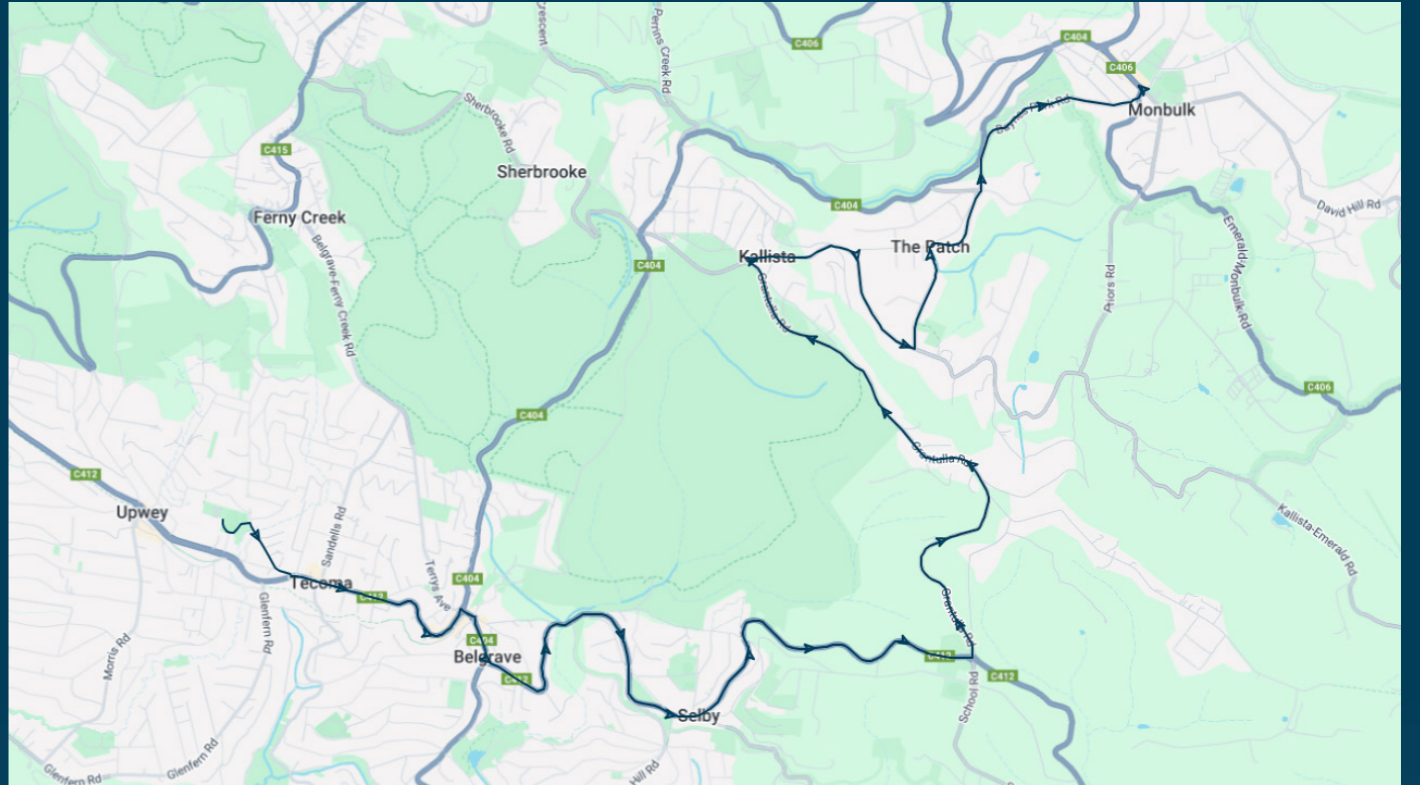

Mater Christi College

Route: 5032 (SBSC) | Afternoon

Stop ID	Stop Name	Time	Stop ID	Stop Name	Time
UPWBT	Upwey High School	15:20			
44469	Mater Christi Col/Belgrave-Gembrook Rd	15:25			
13582	Lyons Dr/Belgrave-Gembrook Rd	15:30			
13851	Charles St/Belgrave-Gembrook Rd	15:31			
13850	Nation Rd/Belgrave-Gembrook Rd	15:33			
13848	Grantulla Rd/Belgrave-Gembrook Rd	15:38			
	Ridge Rd/Grantulla Rd	15:41			
14660	Grantulla Rd/Kallista-Emerald Rd	15:48			
14662	The Patch Rd/Kallista-Emerald Rd	15:52			
14664	O'Connors Rd/The Patch Rd	15:54			
14665	Camms Rd/The Patch Rd	15:55			
14667	Monbulk Aquatic Centre/Baynes Park Rd	15:57			
14669	Emerald-Monbulk Rd/Main Rd	16:00			

Times listed are estimated times only, it is advised to arrive at your stop earlier than the listed time to avoid missing your bus.

You can also download the Ventura Tracker app to view real time bus locations of all services

Mater Christi College

Route: 5032 (SBSC) | Afternoon