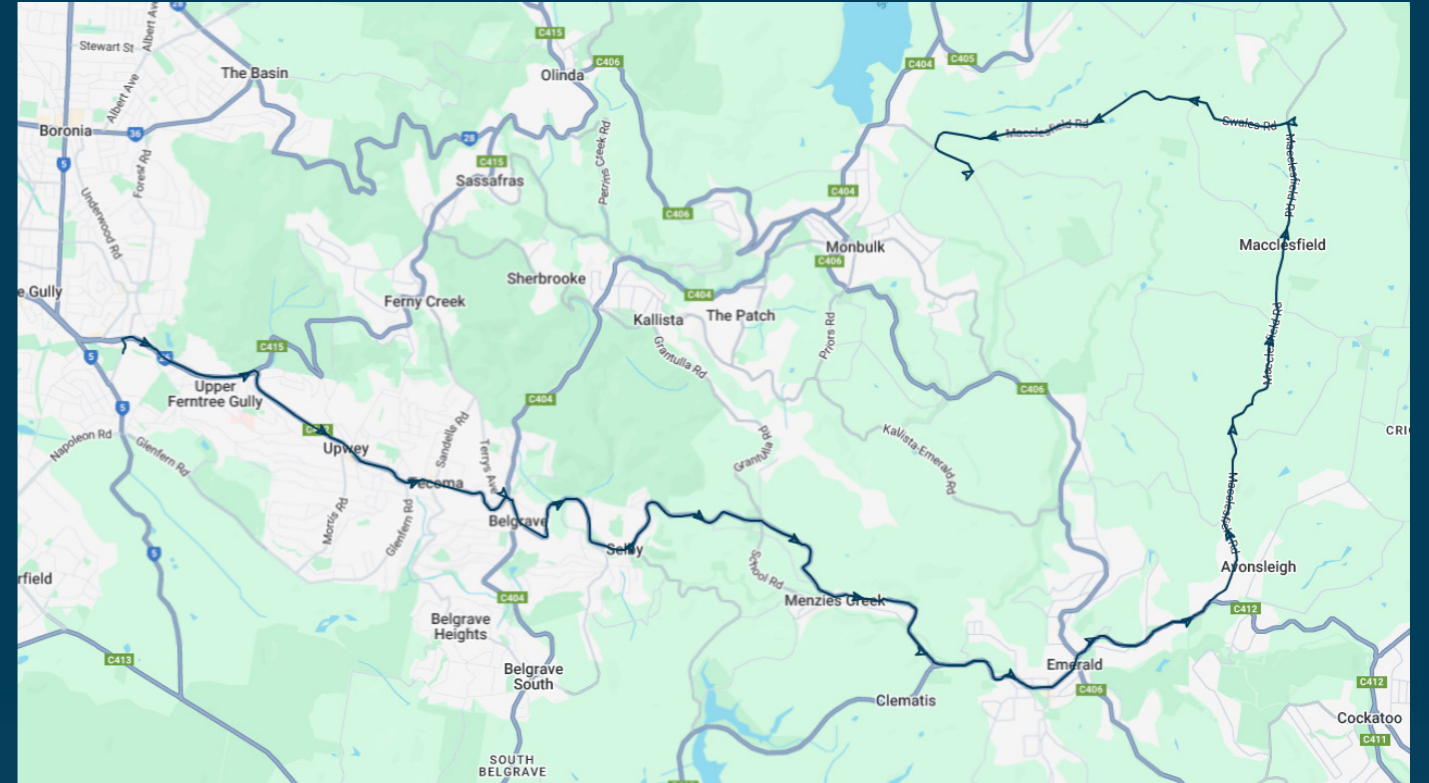

Mater Christi College

Route: 5109 (SBSC) | Afternoon

Stop ID	Stop Name	Time	Stop ID	Stop Name	Time
12887	St Joseph's College/Brenock Park Dr	15:25			
14639	Upwey Station/Burwood Hwy	15:31			
14407	Sophia Gr/Monbulk Rd	15:33			
44469	Mater Christi Col/Belgrave-Gembrook Rd	15:37			
13851	Charles St/Belgrave-Gembrook Rd	15:42			
13842	Pinnocks Rd/Belgrave-Gembrook Rd	15:52			
13837	Lawsons Rd/Belgrave-Gembrook Rd	15:56			
	Macclesfield Primary School	16:02			
	Kirkpatricks Rd/Macclesfield Rd	16:05			
	Stranges Rd/Macclesfield Rd	16:06			
	Elliot Rd/Swales Rd	16:07			
	Kirkpatricks Rd/Swales Rd	16:13			
44547	Coulson Rd/Old Emerald Rd	16:16			

Mater Christi College

Route: 5109 (SBSC) | Afternoon

TURN DIRECTIONS

Picks up on Belgrave-Gembrook Rd for Mater Chrisit College ### Via Brennock Park Dr, Right Burwood Hwy, Right Belgrave-Gembrook Rd, Left Macclesfield Rd, Left Swales Rd, Cont Macclesfield Rd, Left Old Emerald Rd, u-turn at Coulson Rd

To view our list of live tracked services, visit www.venturabus.com.au
Timetable Printed : 30 September 2024

Times listed are estimated times only, it is advised to arrive at your stop earlier than the listed time to avoid missing your bus.

You can also download the Ventura Tracker app to view real time bus locations of all services