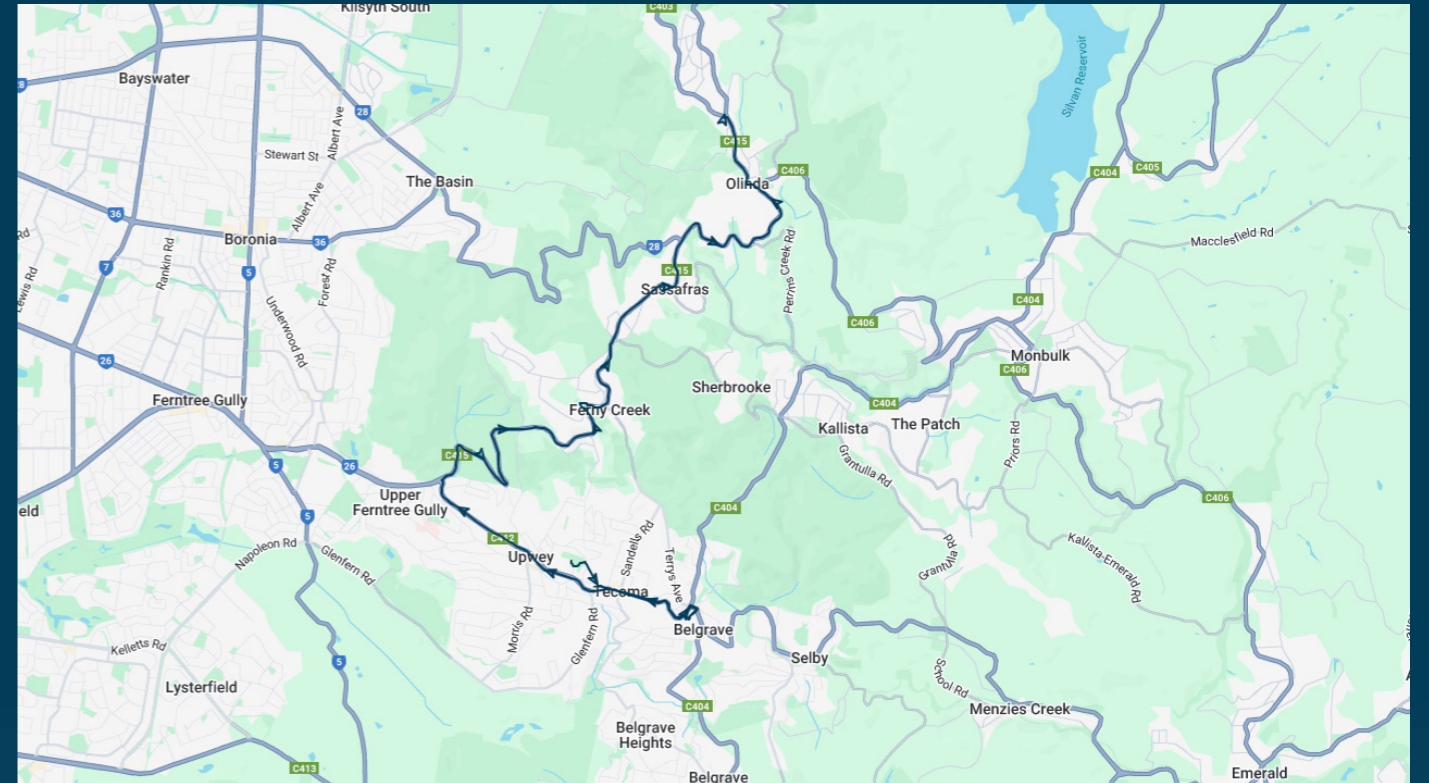

Mater Christi College

Route: 5028 (SBSC) | Afternoon

Stop ID	Stop Name	Time	Stop ID	Stop Name	Time
UPWBT	Upwey High School	15:20			
19582	Belgrave Station	15:23			
13821	Olivette Ave/Mt Dandenong Tourist Rd	15:33			
13820	Churchill Dr/Mt Dandenong Tourist Rd	15:34			
13819	Kallamondah Rd/Mt Dandenong Tourist Rd	15:36			
12554	Mt Dandenong Tourist Rd/Old Main Rd	15:37			
13816	Seaview Ave/Mt Dandenong Tourist Rd	15:38			
12574	Heatherset Rd/Mt Dandenong Tourist Rd	15:41			
12571	Prince St/Mt Dandenong Tourist Rd	15:43			
12097	Colehurst Cres/Mt Dandenong Tourist Rd	15:44			
22496	485 Mt Dandenong Tourist Rd	15:46			
8912	Kellys - Ridge Rd/Mt Dandenong Tourist Rd	15:50			

Mater Christi College

Route: 5028 (SBSC) | Afternoon