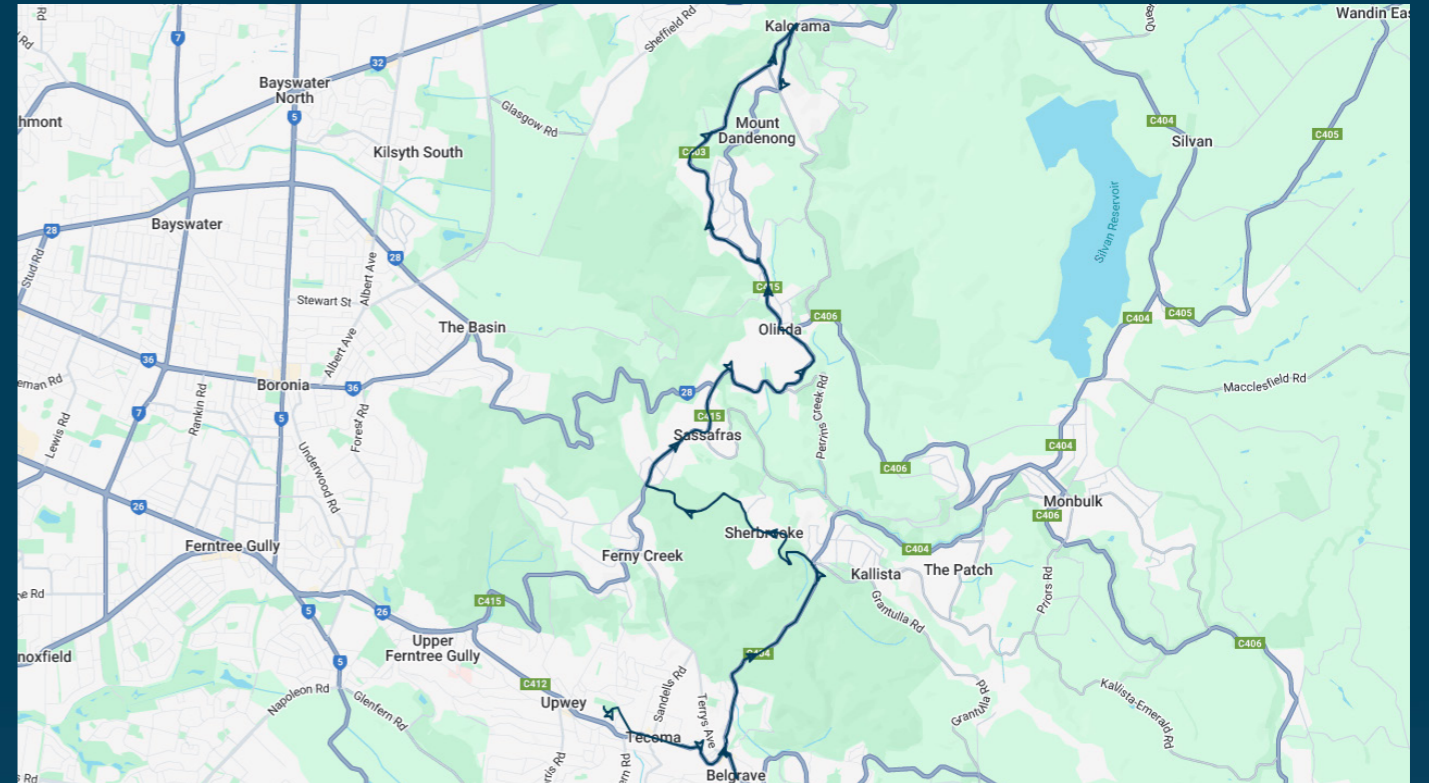

Mater Christi College

Route: 5024 (SBSC) | Afternoon

Stop ID	Stop Name	Time	Stop ID	Stop Name	Time
UPWBT	Upwey High School	15:20			
44469	Mater Christi Col/Belgrave-Gembrook Rd	15:30			
12578	Nobles Lane/Sherbrooke Rd	15:38			
12577	Clarkmont Rd/Sherbrooke Rd	15:41			
12572	The Crescent/Mt Dandenong Tourist Rd	15:42			
12097	Colehurst Crs/Mt Dandenong Tourist Rd	15:45			
	Olinda CFA/Mt Dandenong Tourist Rd	15:47			
8912	Kellys - Ridge Rd/Mt Dandenong Tourist Rd	15:49			
8958	Viola Ave/Ridge Rd	15:50			
8963	Observatory Rd/Ridge Rd	15:53			
8966	Falls Rd/Ridge Rd	15:55			
	Kalorama Five Ways/Ridge Rd	15:56			
9812	Falls Rd/Mt. Dandenong Tourist Rd	15:58			

Mater Christi College

Route: 5024 (SBSC) | Afternoon