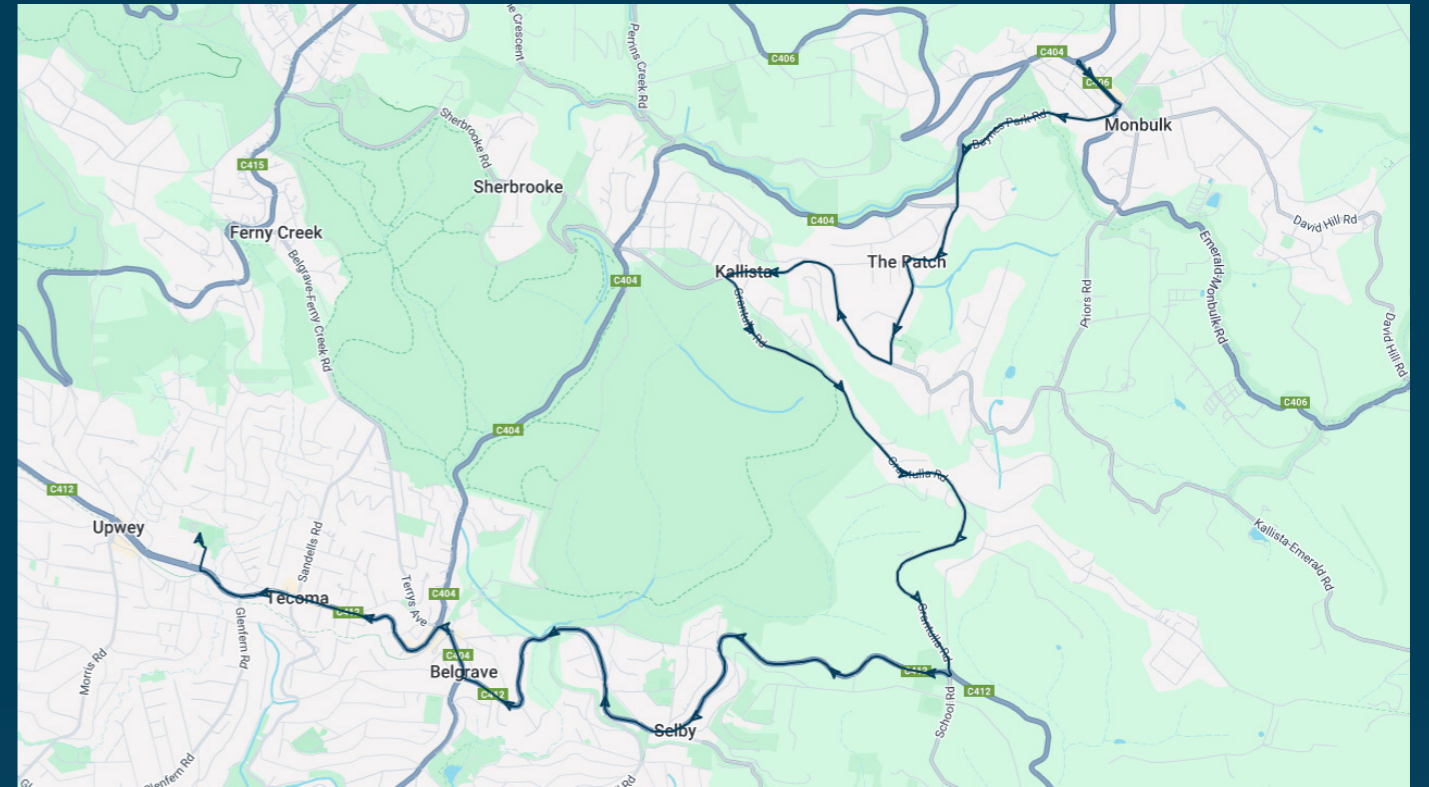

Mater Christi College

Route: 5031 (SBSC) | Morning

Stop ID	Stop Name	Time	Stop ID	Stop Name	Time
14669	Emerald-Monbulk Rd/Main Rd	08:00			
14570	Monbulk Aquatic Centre/Baynes Park Rd	08:02			
14572	Camms Rd/The Patch Rd	08:04			
14575	Kallista-Emerald Rd/The Patch Rd	08:06			
14576	Grantulla Rd/Kallista-Emerald Rd	08:08			
	Ridge Rd/Grantulla Rd	08:12			
	Hermons Saddle Reserve/Grantulla Rd	08:15			
13968	Charles St/Belgrave-Gembrook Rd	08:18			
13969	Greenwell Rd/Belgrave-Gembrook Rd	08:20			
MACHB	Mater Christi Col/Belgrave-Gembrook Rd	08:25			
UPWBT	Upwey High School	08:30			

Mater Christi College

Route: 5031 (SBSC) | Morning