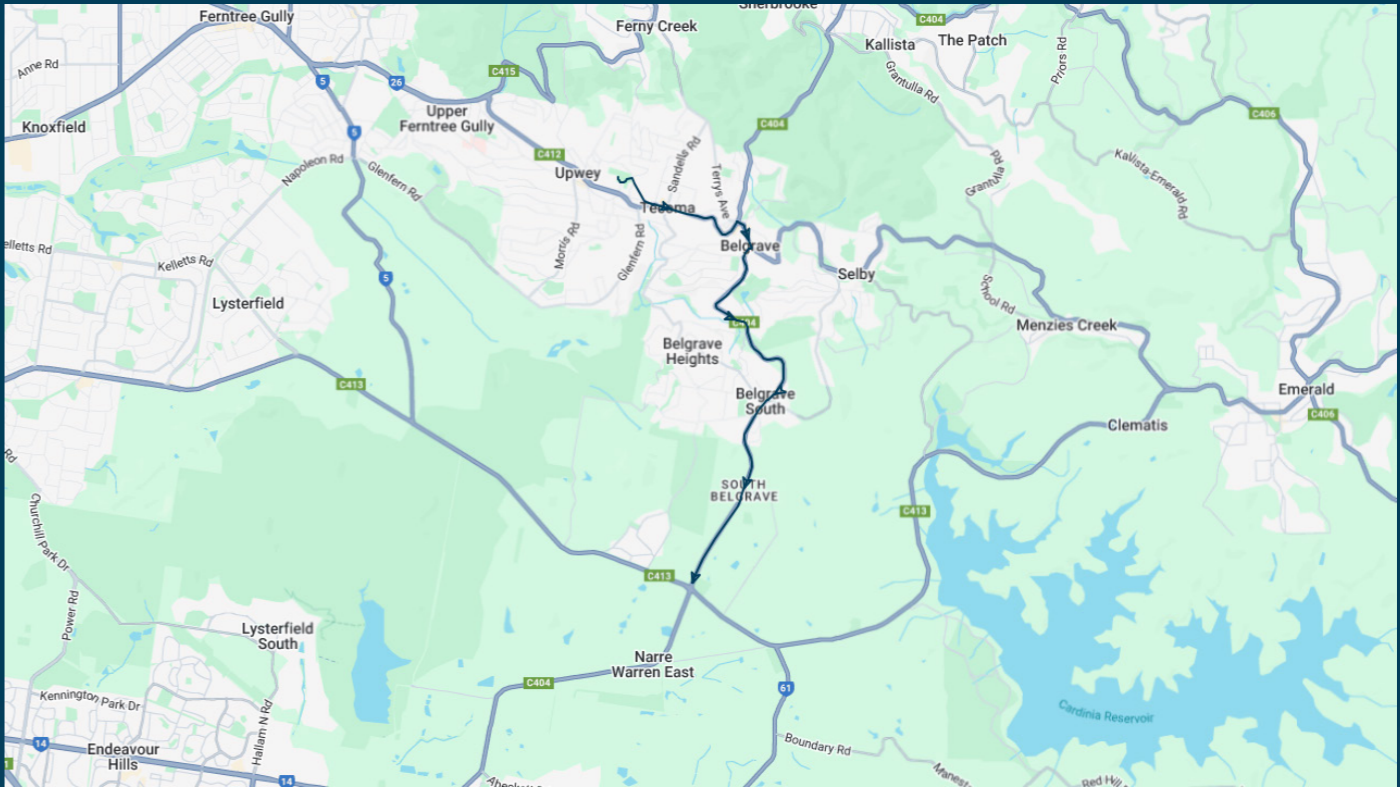

Mater Christi College

Route: 5015 (SBSC) | Afternoon

Stop ID	Stop Name	Time	Stop ID	Stop Name	Time
UPWBT	Upwey High School	15:20			
44469	Mater Christi Col/Belgrave-Gembrook Rd	15:30			
46633	Belgrave South PS/Belgrave-Hallam Rd	15:52			
22990	Wellington Rd/Belgrave-Hallam Rd	15:58			

Mater Christi College

Route: 5015 (SBSC) | Afternoon

TURN DIRECTIONS

Picks up on Belgrave-Gembrook Rd for Mater Chrisit College ### Via Right Alexander Ave, Cont Rutherford Rd, Left Burwood Hwy, Right Belgrave-Gembrook Rd, Right Belgrave-Hallam Rd to Wellington Rd

To view our list of live tracked services, visit www.venturabus.com.au
Timetable Printed : 8 October 2024

Times listed are estimated times only, it is advised to arrive at your stop earlier than the listed time to avoid missing your bus.

You can also download the Ventura Tracker app to view real time bus locations of all services