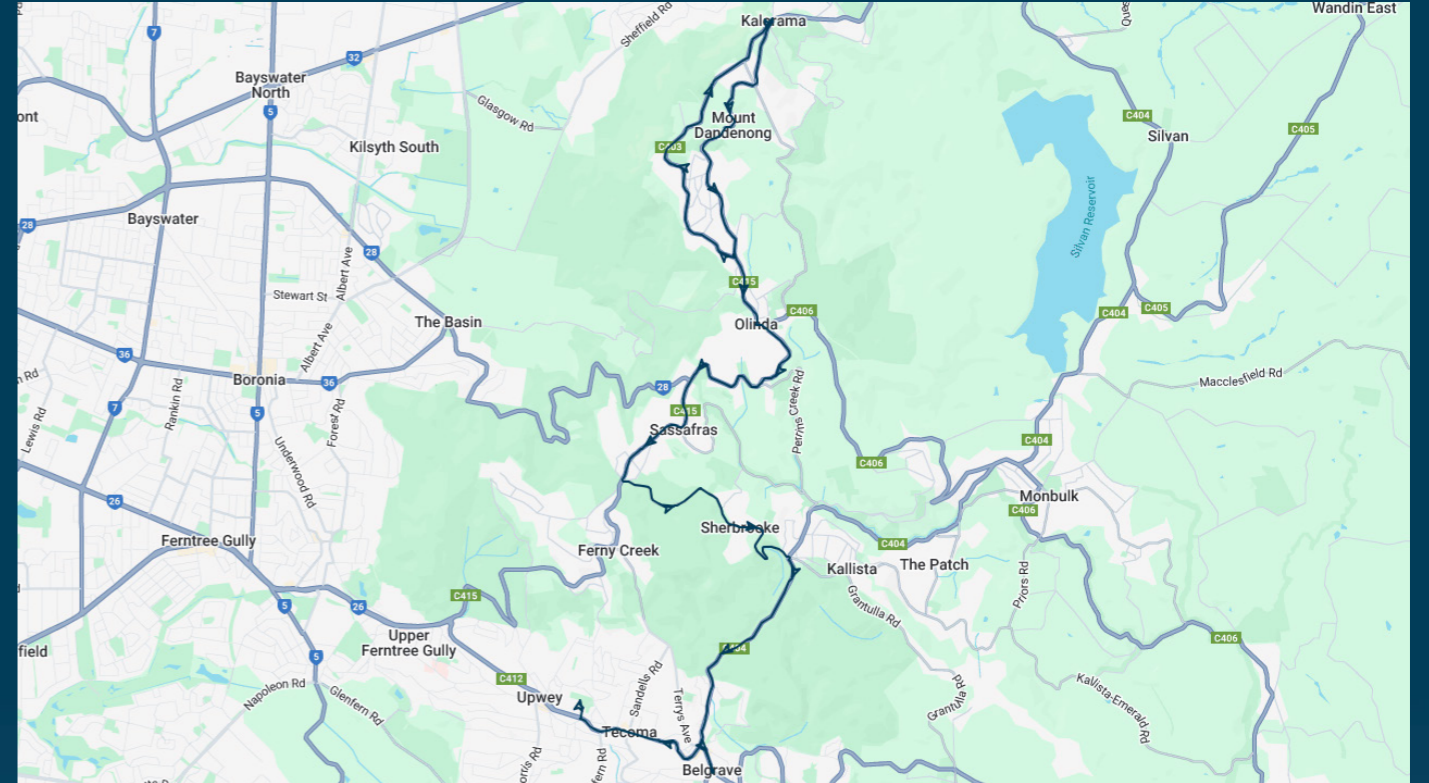

Mater Christi College

Route: 5023 (SBSC) | Morning

Stop ID	Stop Name	Time	Stop ID	Stop Name	Time
8912	Kellys - Ridge Rd/Mt Dandenong Tourist Rd	07:40			
8958	Viola Ave/Ridge Rd	07:41			
8963	Observatory Rd/Ridge Rd	07:43			
8966	Falls Rd/Ridge Rd	07:45			
	Kalorama Five Ways/Ridge Rd	07:47			
9812	Falls Rd/Mt Dandenong Tourist Rd	07:49			
9806	St Clare's Church/Mt Dandenong Tourist Rd	07:51			
9803	Dickens Rd/Mt Dandenong Tourist Rd	07:53			
9802	Dandenong Hotel/Mt Dandenong Tourist Rd	07:55			
9801	Parsons Ln/Monash Ave	07:56			
12569	Colehurst Cres/Mt Dandenong Tourist Rd	07:58			
12100	The Crescent/Mt Dandenong Tourist Rd	08:02			
	Mt Dandenong Tourist Rd/Sherbrooke Rd	08:04			
12549	Nobles Ln/Sherbrooke Rd	08:08			
44469	Mater Christi Col/Belgrave-Gembrook Rd	08:15			
UPWBT	Upwey High School	08:19			

Mater Christi College

Route: 5023 (SBSC) | Morning

TURN DIRECTIONS

Drops off on Belgrave-Gembrook Rd for Mater Christi College ### Via Right Mt Dandenong Tourist Rd, Right Ridge Rd, Right Mt Dandenong Tourist Rd, Left Parsons Ln, Right Monash Ave, Left Mt Dandenong Tourist Rd, Left Sherbrooke Rd, Right Monbulk Rd, Left Belgrave-Gembrook Rd, u-turn at Roundabout, Left Burwood Hwy, Right Chosen Ave to Upwey High School

To view our list of live tracked services, visit www.venturabus.com.au
Timetable Printed : 30 September 2024

Times listed are estimated times only, it is advised to arrive at your stop earlier than the listed time to avoid missing your bus.

You can also download the Ventura Tracker app to view real time bus locations of all services