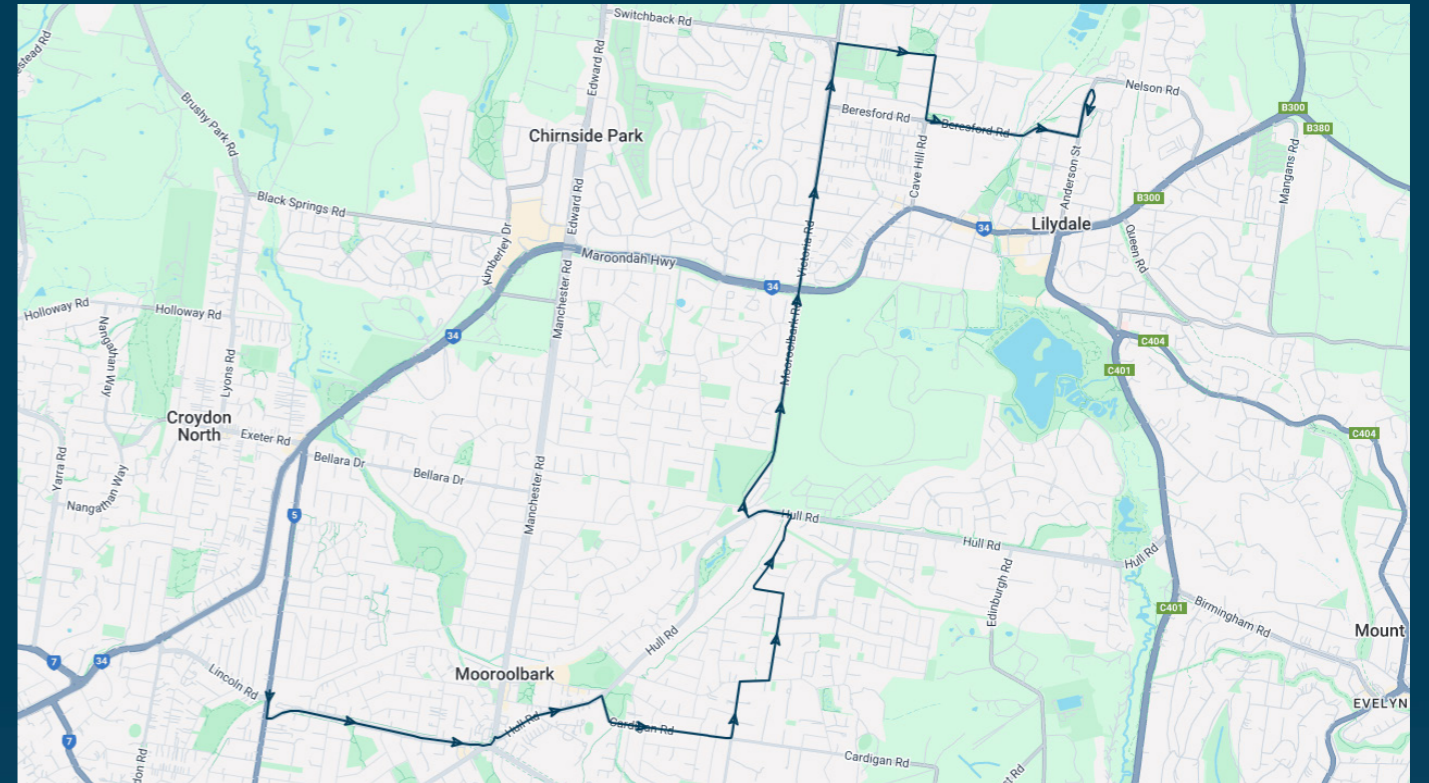

Lilydale Heights College

Route: 2574 | Morning

Stop ID	Stop Name	Time	Stop ID	Stop Name	Time
13394	Lincoln (before) Rd/Dorset Rd	08:05			
ablie	Abraham Dr/Lincoln Rd	08:06			
chhue	Charles St/Hull Rd	08:07			
44562	St Peter Julian Eymard Primary School	08:10			
pehue	Percy Cl/Hull Rd	08:11			
16612	Cardigan Rd/Pembroke Rd	08:13			
tabln	7 Blackburn Rd	08:15			
15696	May Rd/Blackburn Rd	08:16			
23527	Grace Ave/Carronvale Rd	08:17			
16609	Mooroolbark Rd/Hull Rd	08:19			
chmon	Churchill Dr/Mooroolbark Rd	08:20			
akvin	Akarana Rd/Victoria Rd	08:21			
46587	Lilydale West Primary School/Victoria Rd	08:25			
23523	Peden St/Victoria Rd	08:26			
44540	Lilydale Heights College	08:30			
22140	Crestway/Cave Hill Rd	08:30			
22138	Willmette Ct/Cave Hill Rd	08:31			
44541	Mt Lilydale Mercy College	08:35			

Lilydale Heights College

Route: 2574 | Morning

TURN DIRECTIONS

Via Dorset Rd, Left Lincoln Rd, Cont Hull Rd, Right Cardigan Rd, Left Pembroke Rd, Righ Taylor Rd, Left Blackburn Rd, Left Jillian St, Right Carronvale Rd, Left Hull Rd, Right Mooroolbark Rd, Cont Victoria Rd, Right Nelson Rd, Left into Lilydale Heights College, Left Nelson Rd, Right Cave Hill Rd, Left Beresford Rd, Cont Gardiner St, Left Anderson St, Right into Mt Lilydale Mercy College

To view our list of live tracked services, visit www.venturabus.com.au

Timetable Printed : 30 September 2024

Times listed are estimated times only, it is advised to arrive at your stop earlier than the listed time to avoid missing your bus.