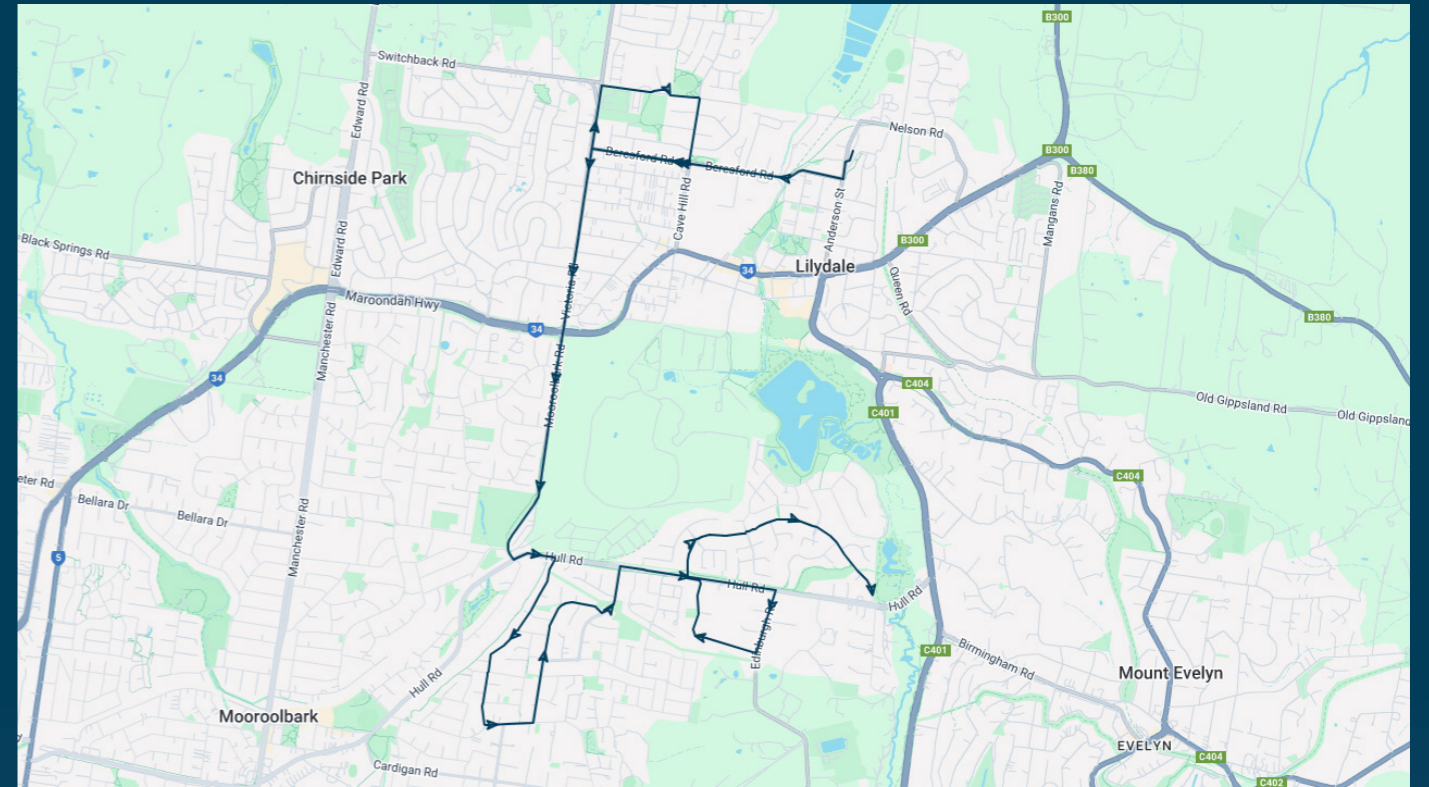

Times listed are estimated times only, it is advised to arrive at your stop earlier than the listed time to avoid missing your bus.

You can also download the Ventura Tracker app to view real time bus locations of all services

To view our list of live tracked services, visit www.venturabus.com.au

Timetable Printed : 30 September 2024

Lilydale Heights College

Route: 2593 | Afternoon

Stop ID	Stop Name	Time	Stop ID	Stop Name	Time
44541	Mt Lilydale Mercy College	15:30			
44540	Lilydale Heights College	15:36			
22140	Crestway/Cave Hill Rd	15:36			
22138	Willmette Ct/Cave Hill Rd	15:36			
16670	Peden St/Victoria Rd	15:39			
46592	Lilydale West Primary School/Victoria Rd	15:40			
15694	Mooroolbark Rd/Hull Rd	15:45			
15695	Grace Ave/Carronvale Rd	15:46			
tabln	7 Blackburn Rd	15:47			
15696	May Rd/Blackburn Rd	15:50			
12868	Blue Ridge Dr/Hull Rd	15:53			
12869	Peppertree Way/Lakeview Dr	16:00			
12870	126 Lakeview Dr	16:00			
12871	Pinnacle Rise/Lakeview Dr	16:00			
12872	Bella Vista Way/Lakeview Dr	16:00			
12873	Josie Ct/Lakeview Dr	16:00			
12874	Hull Road Wetlands/Lakeview Dr	16:00			

Lilydale Heights College

Route: 2593 | Afternoon

TURN DIRECTIONS

Via Left Anderson St, Right Gardiner St, Cont Beresford Rd, Right Victoria Rd, Right Nelson Rd, Left into Lilydale Heights College, Left Nelson Rd, Right Cave Hill Rd, Right Beresford Rd, Left Victoria Rd, Cont Mooroolbark Rd, Left Hull Rd, Right Carronvale Rd, Left Taylor Rd, Left Blackburn Rd, Left Summerhill Park Dr, Right Hull Rd, Right Edinburgh Rd, Right Beaulieu Ave, Left Hull Rd, Right Lakeview Dr to Hull Road Wetlands

To view our list of live tracked services, visit www.venturabus.com.au
 Timetable Printed : 30 September 2024

Times listed are estimated times only, it is advised to arrive at your stop earlier than the listed time to avoid missing your bus.