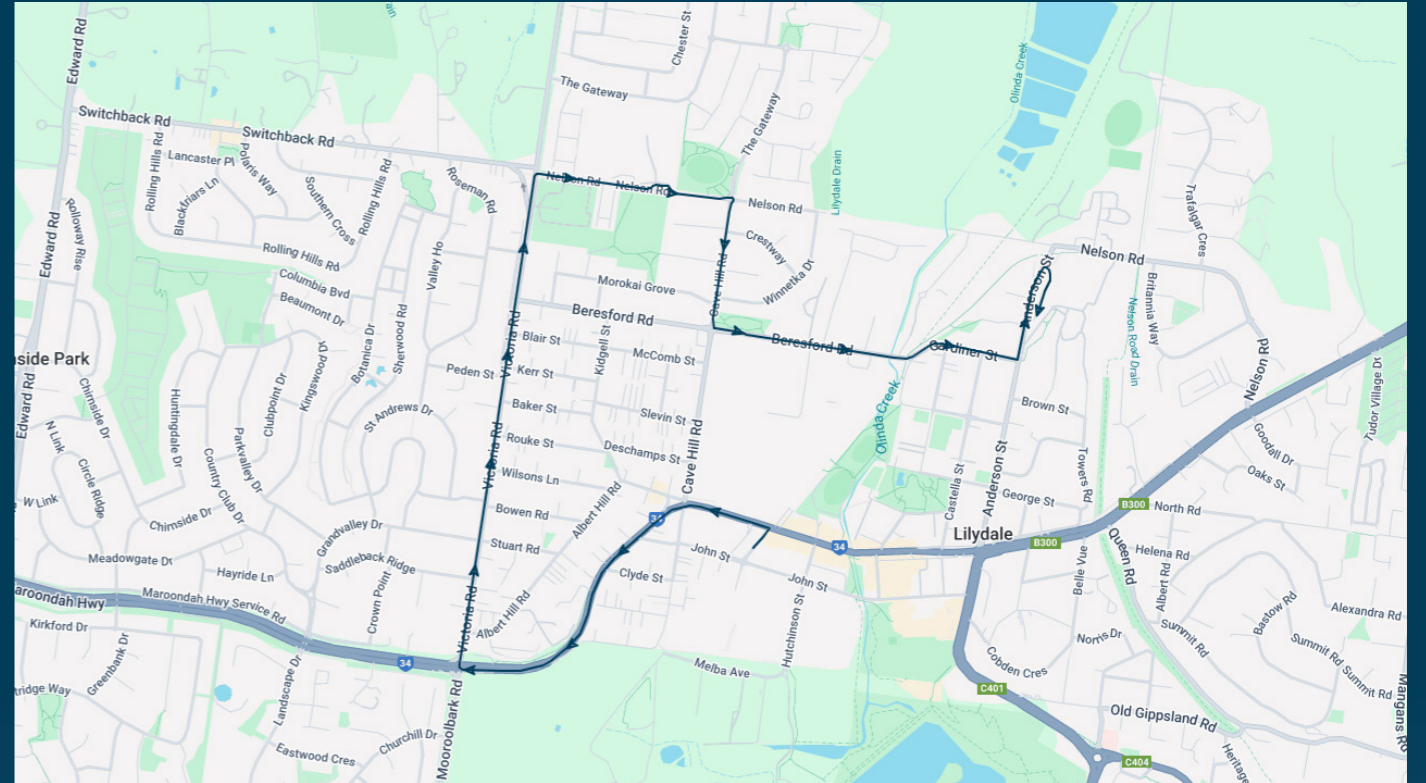

Lilydale Heights College

Route: 2593 | Afternoon

TURN DIRECTIONS

Via Left Anderson St, Right Gardiner St, Cont Beresford Rd, Right Victoria Rd, Right Nelson Rd, Left into Lilydale Heights College, Left Nelson Rd, Right Cave Hill Rd, Right Beresford Rd, Left Victoria Rd, Cont Mooroolbark Rd, Left Hull Rd, Right Carronvale Rd, Left Taylor Rd, Left Blackburn Rd, Left Summerhill Park Dr, Right Hull Rd, Right Edinburgh Rd, Right Beaulieu Ave, Left Hull Rd, Right Lakeview Dr to Hull Road Wetlands

You can also download the Ventura Tracker app to view real time bus locations of all services

Lilydale Heights College

Route: 2596 | Morning

Stop ID	Stop Name	Time	Stop ID	Stop Name	Time
28197	Lilydale Station - Bay G	08:35			
7443	John St/Maroondah Hwy	08:36			
23523	Peden St/Victoria Rd	08:39			
44540	Lilydale Heights College	08:41			
22140	Crestway/Cave Hill Rd	08:42			
22138	Willmette Ct/Cave Hill Rd	08:42			
44541	Mt Lilydale Mercy College	08:49			

Times listed are estimated times only, it is advised to arrive at your stop earlier than the listed time to avoid missing your bus.

You can also download the Ventura Tracker app to view real time bus locations of all services

Lilydale Heights College

Route: 2596 | Morning

TURN DIRECTIONS

Via William St East, Left Maroondah Hwy, Right Victoria Rd, Right Nelson Rd, Left into Lilydale Heights College, Left Nelson Rd, Right Cave Hill Rd, Left Beresford Rd, Cont Gardiner St, Left Anderson St, Right into Mt Lilydale Mercy College