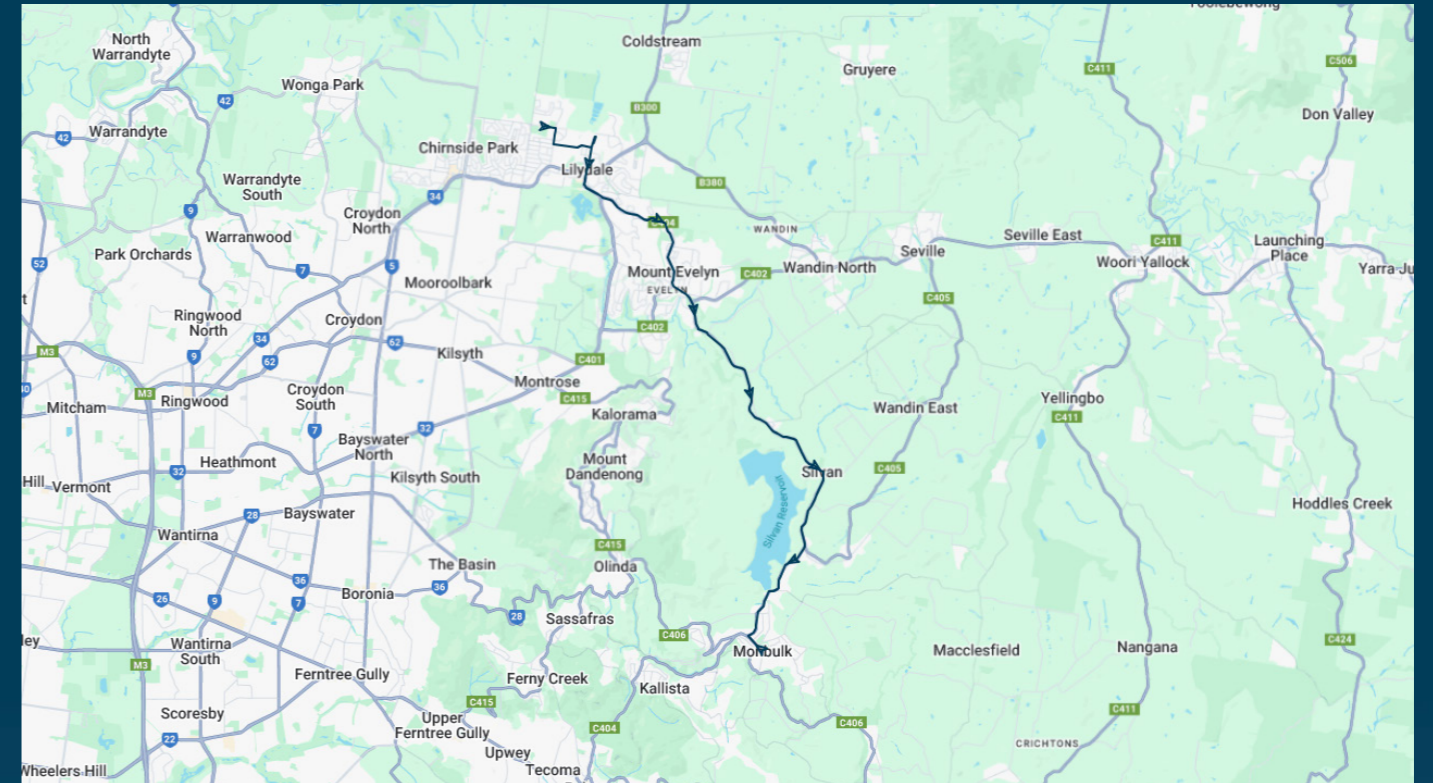

Times listed are estimated times only, it is advised to arrive at your stop earlier than the listed time to avoid missing your bus.

You can also download the Ventura Tracker app to view real time bus locations of all services

Lilydale Heights College

Route: 2580 | Afternoon

TURN DIRECTIONS

Via Left Nelson Rd, Right Cave Hill Rd, Left Beresford Rd, Cont Gardiner St, Left Anderson St, Right into Mt Lilydale Mercy College, Left Anderson St, Cont Swansea Rd, 1st exit at roundabout onto Hereford Rd, Left Monbulk Rd, Left Main Rd, u-turn at roundabout at Emerald-Monbulk Rd to Emerald-Monbulk Rd

To view our list of live tracked services, visit www.venturabus.com.au

Timetable Printed : 30 September 2024