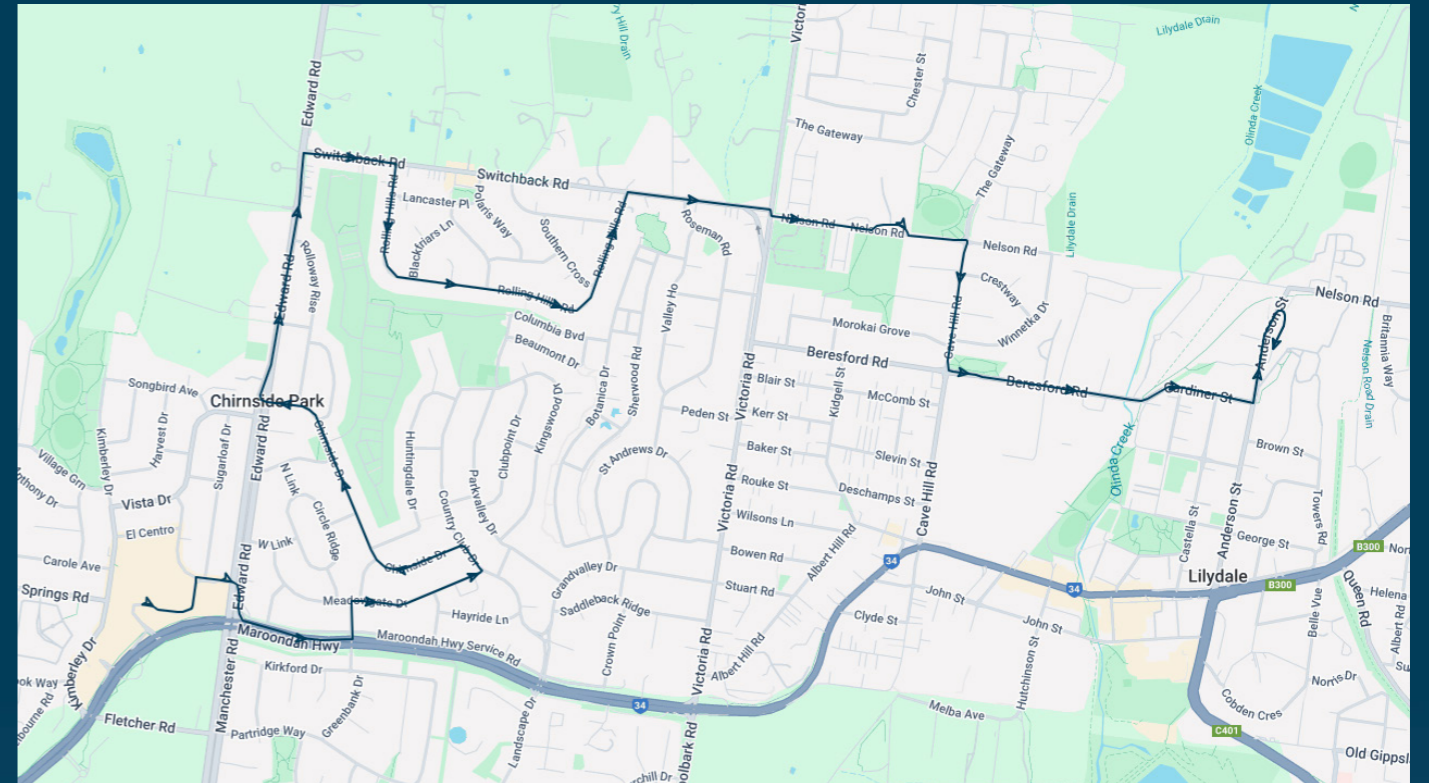

Lilydale Heights College

Route: 2596 | Morning

TURN DIRECTIONS

Via William St East, Left Maroondah Hwy, Right Victoria Rd, Right Nelson Rd, Left into Lilydale Heights College, Left Nelson Rd, Right Cave Hill Rd, Left Beresford Rd, Cont Gardiner St, Left Anderson St, Right into Mt Lilydale Mercy College

To view our list of live tracked services, visit www.venturabus.com.au
 Timetable Printed : 30 September 2024

Lilydale Heights College

Route: 2598 | Morning

Stop ID	Stop Name	Time	Stop ID	Stop Name	Time
21300	Chirnside Park SC - Bay 3	08:13			
15701	Chirnside Dr/Country Club Dr	08:18			
15702	The Wallaby Run/Chirnside Dr	08:20			
22150	Rolloway Rise/Edward Rd	08:23			
22148	Edward Rd/Switchback Rd	08:25			
44540	Lilydale Heights College	08:31			
22140	Crestway/Cave Hill Rd	08:32			
22138	Willmette Ct/Cave Hill Rd	08:33			
44541	Mt Lilydale Mercy College	08:39			

Times listed are estimated times only, it is advised to arrive at your stop earlier than the listed time to avoid missing your bus.

You can also download the Ventura Tracker app to view real time bus locations of all services

Lilydale Heights College

Route: 2598 | Morning

TURN DIRECTIONS

Via Right View Point Rd, Right Edwards Rd, Left Maroondah Hwy, Left Sheppards Ln, Right Meadowgate Dr, Left Country Club Dr, Left Chirnside Dr, Right Edward Rd, Right Switchback Rd, Right Rolling Hills Rd, Right Switchback Rd, Right Victoria Rd, Left Nelson Rd, Left into Lilydale Heights College, Left Nelson Rd, Right Cave Hill Rd, Left Beresford Rd, Cont Gardiner St, Left Anderson St, Right into Mt Lilydale Mercy College