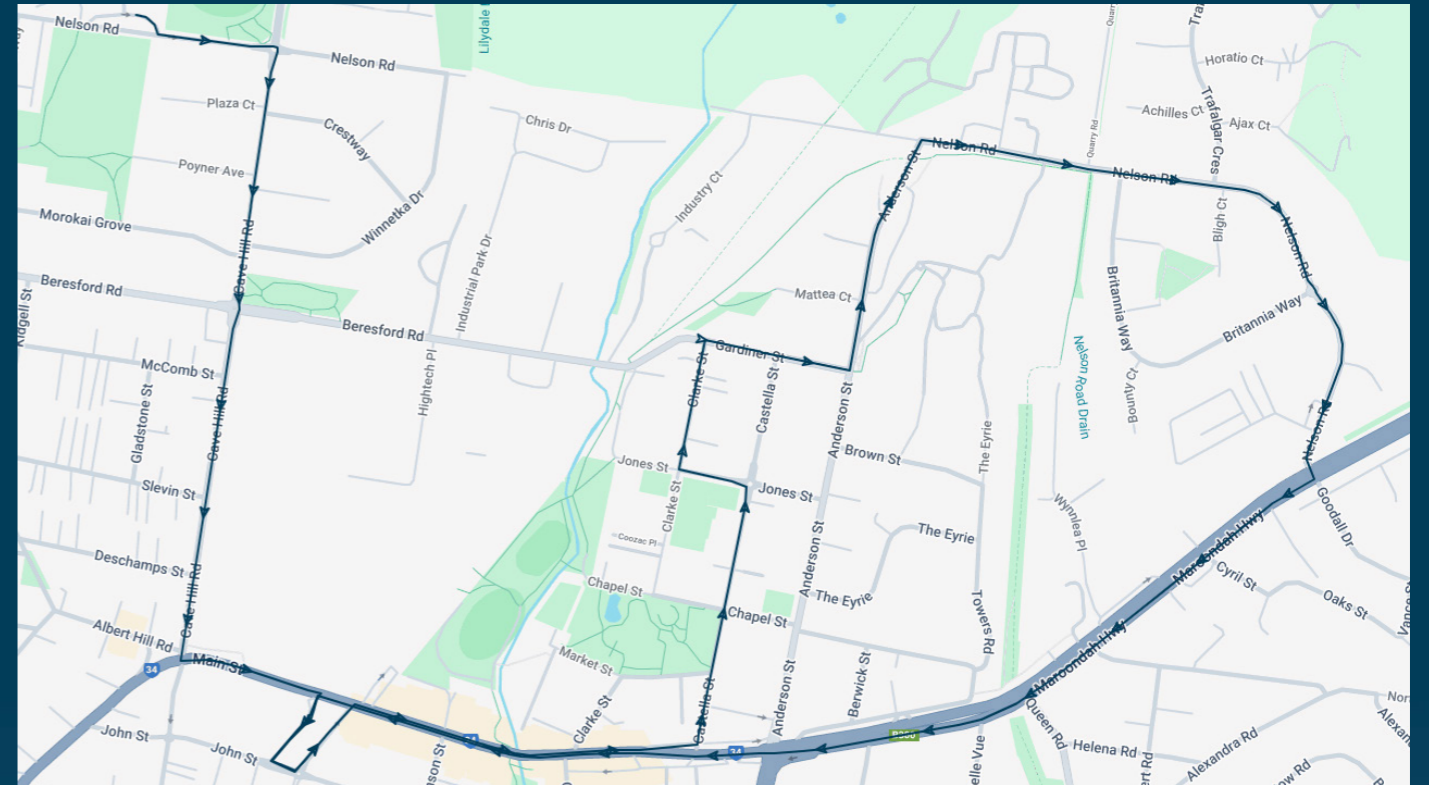

Lilydale Heights College

Route: 2600 | Afternoon

TURN DIRECTIONS

Via Left Nelson Rd, Right Cave Hill Rd, Right Beresford Rd, Left Victoria Rd, Right Maroondah Hwy, Left Manchester Rd, Right Lincoln Rd, Right Dorset Rd, Left Lincoln Rd, Left Croydon Rd, Cont Wicklow Ave, Left into Croydon Station

You can also download the Ventura Tracker app to view real time bus locations of all services

Lilydale Heights College

Route: 2656 | Afternoon

Stop ID	Stop Name	Time	Stop ID	Stop Name	Time
44540	Lilydale Heights College	15:15			
22140	Crestway/Cave Hill Rd	15:15			
22138	Willmette Ct/Cave Hill Rd	15:16			
22136	McComb St/Cave Hill Rd	15:17			
28197	Lilydale Station	15:20			
44545	St Patricks Primary School	15:25			
qnee	Quarry Rd/Nelson Rd	15:26			
trnee	Trafalgar Cres/Nelson Rd	15:27			
brnee	Britannia Way/Nelson Rd	15:28			
mane	Maroondah Hwy/Nelson Rd	15:29			
21287	Cyril St/Maroondah Hwy	15:30			
21288	North Rd/Maroondah Hwy	15:31			
22154	Lilydale Post Office/Maroondah Hwy	15:35			
28197	Lilydale Station	15:38			

Lilydale Heights College

Route: 2656 | Afternoon

TURN DIRECTIONS

Via Left Nelson Rd, Right Cave Hill Rd, Left Maroondah Hwy, Right William St West, Left John St, Left William St East to Lilydale Station, Right Maroondah Hwy, Left Castella St, Left Jones St, Right Clarke St, Right Gardner St, Left Anderson St, Right Nelson Rd, Right Maroondah Hwy, Left William St West, Left John St, Left William St East to Lilydale Station