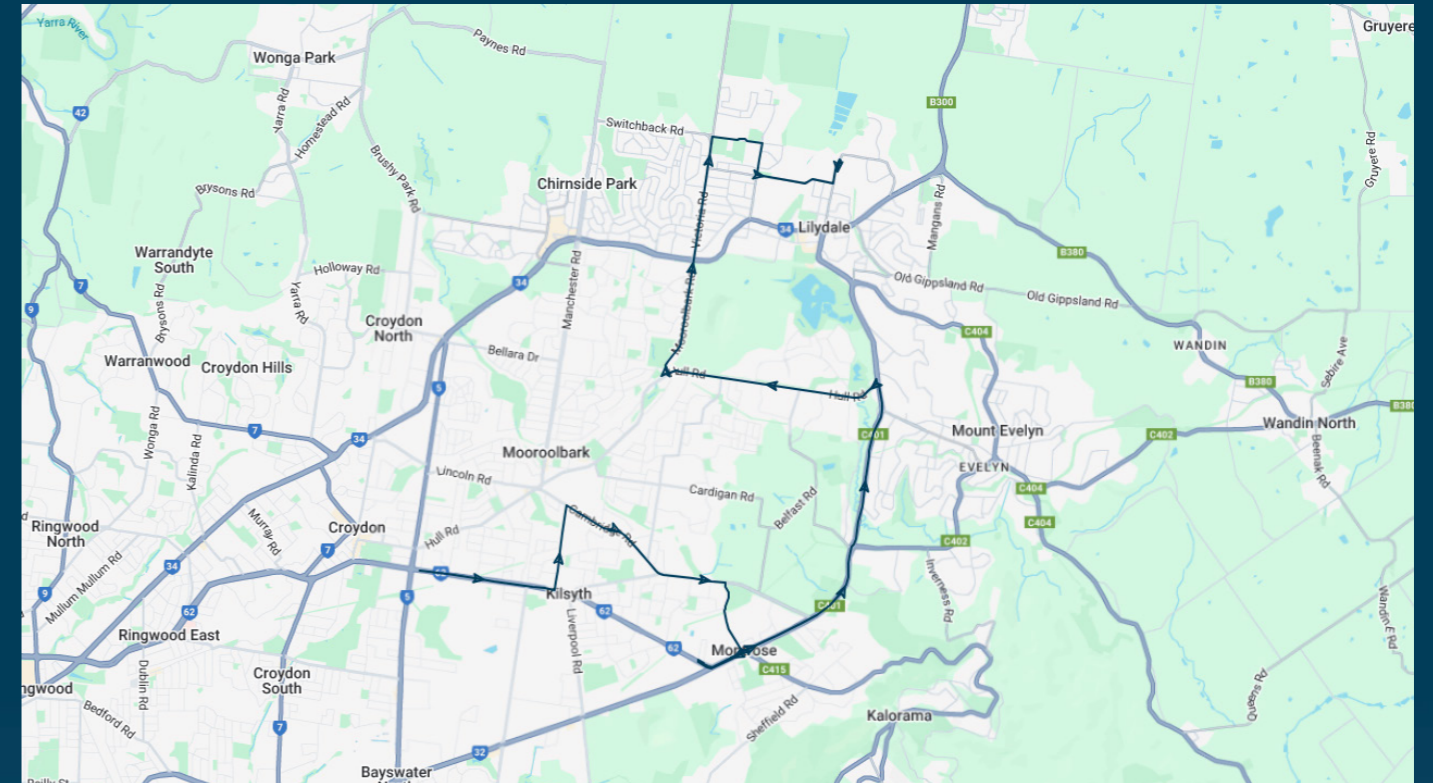

Times listed are estimated times only, it is advised to arrive at your stop earlier than the listed time to avoid missing your bus.

You can also download the Ventura Tracker app to view real time bus locations of all services

Lilydale Heights College

Route: 3400 | Morning

TURN DIRECTIONS

Via Mt Dandenong Rd, Left Hawthory Rd, Right Cambridge Rd, Right Montrose Rd, Right Mt Dandenong Road, Cont Right Mt Dandenong Rd, U-turn into service road at Smithacres Rd, Left Mt Dandenong Road, Veer left Mt Dandenong Road, Cont Leith Rd, Cont Swansea Rd, Left Hull Rd, Right Mooroolbark Rd, Cont Victoria Rd, Right Nelson Rd, Left into Lilydale Heights College, Left Nelson Rd, Right Cave Hill Rd, Left Beresford Rd, Cont Gardiner St, Left Anderson St, Right into Mt Lilydale Mercy College

To view our list of live tracked services, visit www.venturabus.com.au

Timetable Printed : 30 September 2024