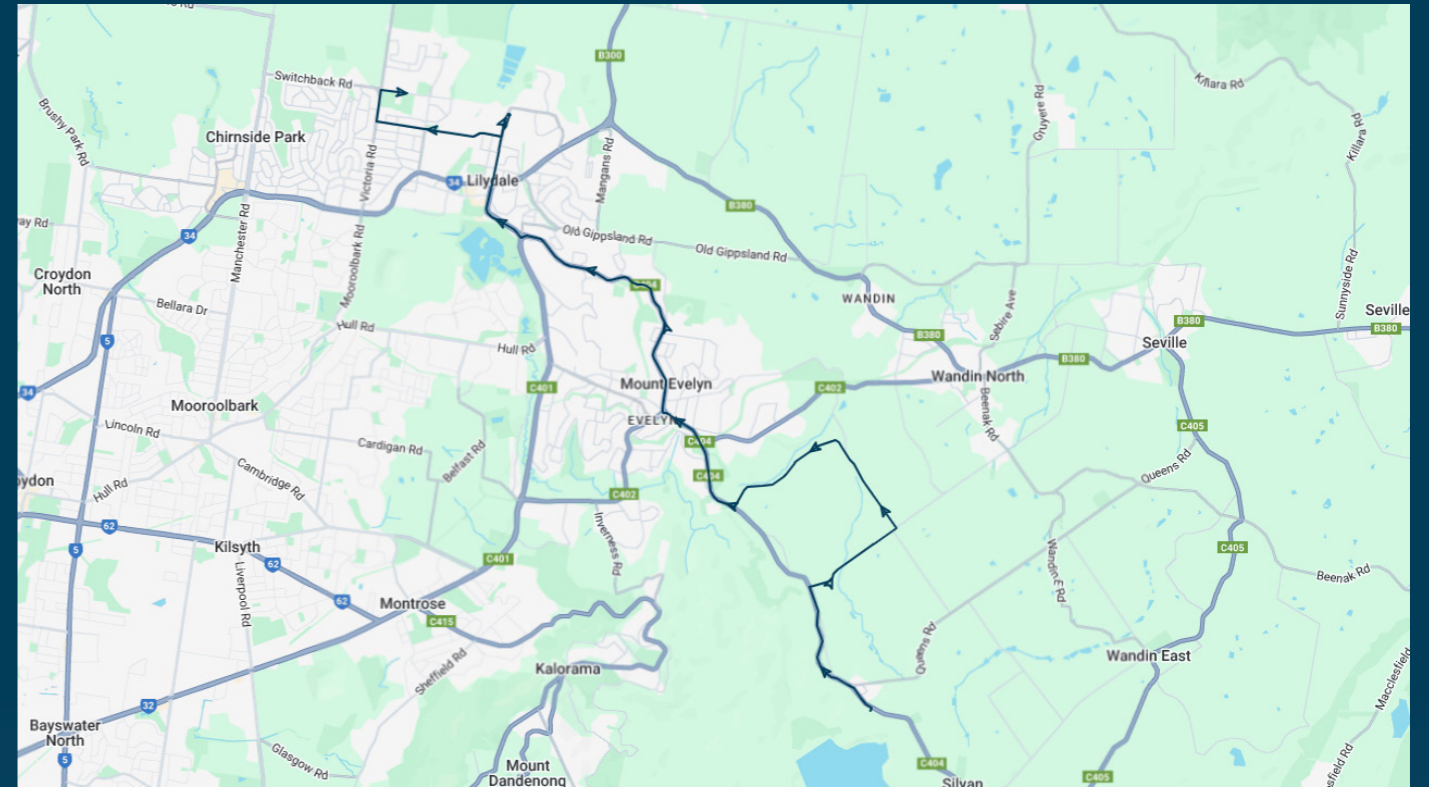

To view our list of live tracked services, visit www.venturabus.com.au
 Timetable Printed : 30 September 2024

Lilydale Heights College

Route: 5224 (SBSC) | Morning

Stop ID	Stop Name	Time	Stop ID	Stop Name	Time
	Silvan CFA/Stonyford Rd	07:55			
14681	Henderson Hill Ave/Monbulk Rd	07:55			
14682	Rhonda Rd/Monbulk Rd	07:55			
14683	Hunter Rd/Monbulk Rd	07:56			
	Berry Rd/Hunter Rd	07:56			
	Hunter Rd/McKillop Rd	07:57			
	48 McKillop Rd	07:57			
23383	Oasis Camp/Monbulk Rd	07:58			
14686	Aqueduct Ave/Monbulk Rd	07:58			
14687	Joy Ave/Monbulk Rd	07:59			
14587	Birmingham Rd/Hereford Rd	08:05			
	Fernhill Rd/Hereford Rd	08:05			
44541	Mt Lilydale Mercy College	08:10			
44540	Lilydale Heights College	08:15			

Lilydale Heights College

Route: 5224 (SBSC) | Morning

TURN DIRECTIONS

Via Left Monbulk Rd, Right Hunter Rd, Left McKillop Rd, Right Monbulk Rd, Right Hereford Rd, Right Swansea Rd, Cont Anderson St, Right into Mt Lilydale Mercy College, Left Anderson St, Right Gardiner St, Cont Beresford St, Right Victoria Rd, Right Nelson Rd, Left into Lilydale Heights College