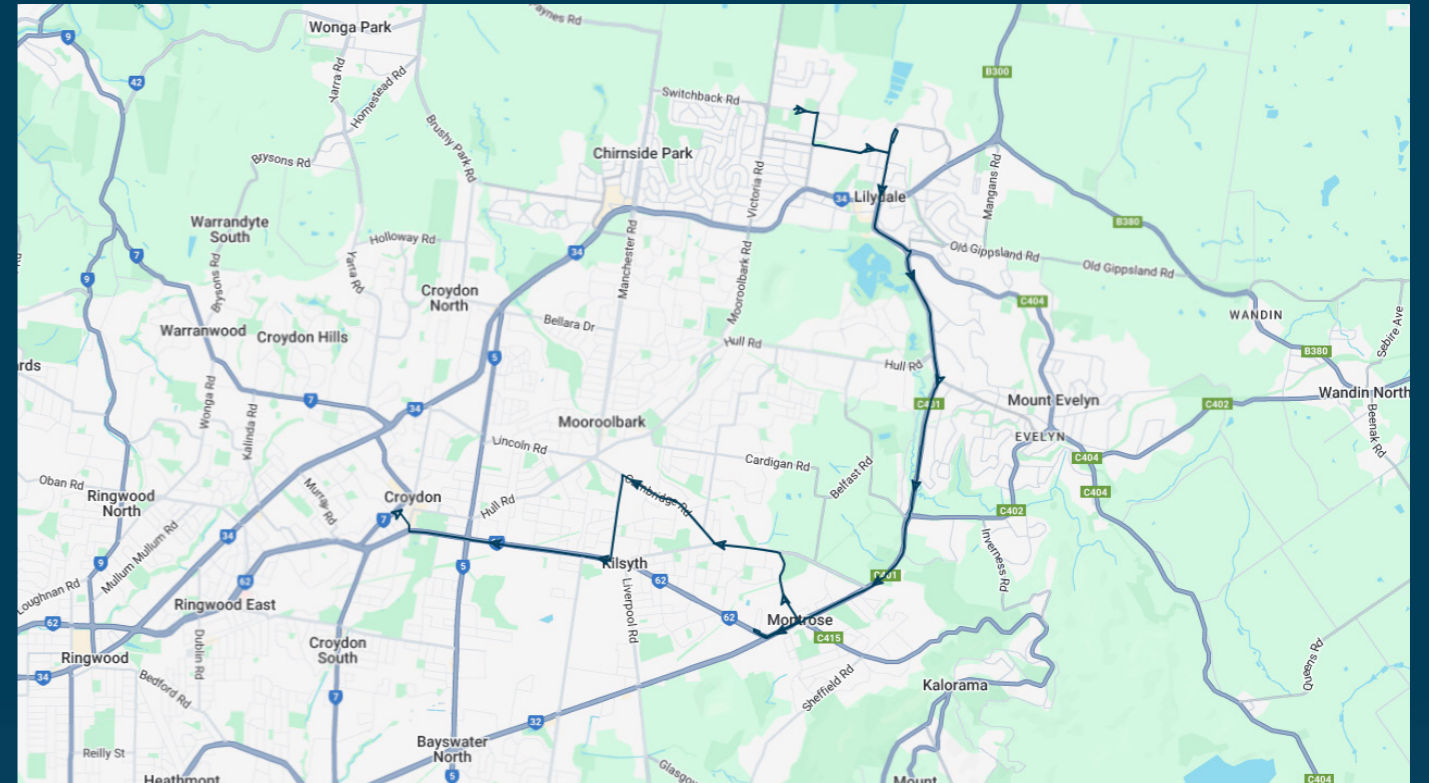

Times listed are estimated times only, it is advised to arrive at your stop earlier than the listed time to avoid missing your bus.

You can also download the Ventura Tracker app to view real time bus locations of all services

Lilydale Heights College

Route: 3401 | Afternoon

TURN DIRECTIONS

Via Left Nelson Rd, Right Cave Hill Rd, Left Beresford Rd, Cont Gardiner St, Left Anderson St, Right into Mt Lilydale Mercy College, Left Anderson St, Cont Swansea Rd, 3rd exit at roundabout, Cont Leith Rd, Cont Mt Dandenong Rd, Right Mt Dandenong Rd, u-turn into Mt Dandenong Rd service road, Left Mt Dandenong Rd, Veer Left Mt Dandenong Rd, Left Montrose Rd, Left Cambridge Rd, 2nd exit at roundabout, Left Hawthory Rd, Right Mt Dandenong Rd, Right Main St, Left Devon St, Right into Croydon Station

To view our list of live tracked services, visit www.venturabus.com.au
Timetable Printed : 30 September 2024