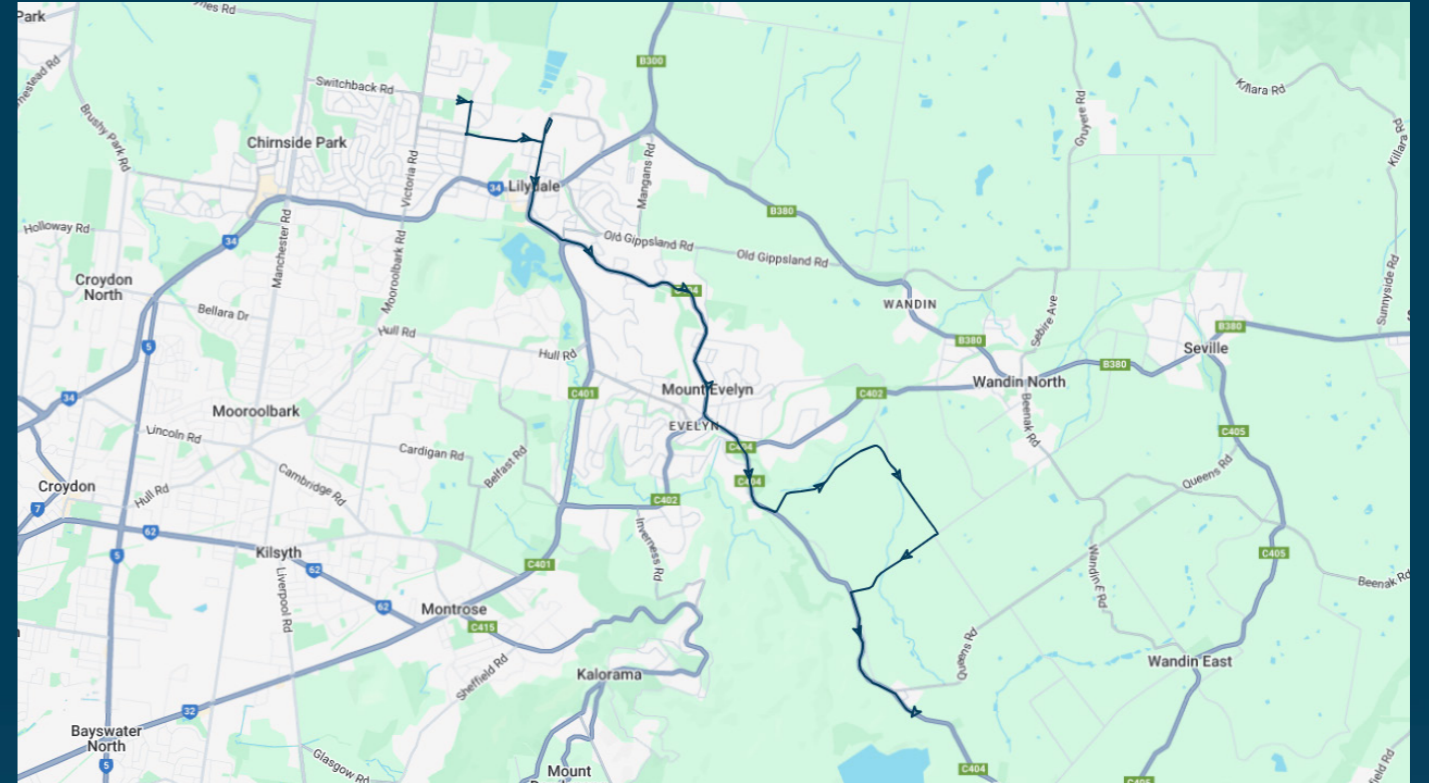

Lilydale Heights College

Route: 5224 (SBSC) | Afternoon

Stop ID	Stop Name	Time	Stop ID	Stop Name	Time
44540	Lilydale Heights College	15:10			
44541	Mt Lilydale Mercy College	15:25			
22040	Fernhill Rd/Hereford Rd	15:35			
22044	Birmingham Rd/Hereford Rd	15:35			
14547	Joy Ave/Monbulk Rd	15:37			
14548	Mt Evelyn PS - Clegg Rd/Monbulk Rd	15:37			
14549	Ormeau Rd/Monbulk Rd	15:37			
	Opp 40 McKillop Rd	15:39			
	Hunter Rd/McKillop Rd	15:40			
	Berry Ln/Hunter Rd	15:40			
14552	Hunter Rd/Monbulk Rd	15:40			
14553	Rhonda Rd/Monbulk Rd	15:40			
14554	Henderson Hill Rd/Monbulk Rd	15:40			
14555	Queens Rd/Monbulk Rd	15:41			
	Silvan CFA/Stonyford Rd	15:50			

Lilydale Heights College

Route: 5224 (SBSC) | Afternoon

TURN DIRECTIONS

Via Left Nelson Rd, Right Cave Hill Rd, Left Beresford Rd, Cont Gardiner St, Left Anderson St, Right into Mt Lilydale Mercy College, Left Anderson St, Cont Swansea Rd, Left Hereford Rd, Left Monbulk Rd, Left McKillop Rd, Right Hunter Rd, Left Monbulk Rd, Right Stonyford Rd to Silvan CFA

To view our list of live tracked services, visit www.venturabus.com.au

Timetable Printed : 30 September 2024

Times listed are estimated times only, it is advised to arrive at your stop earlier than the listed time to avoid missing your bus.

You can also download the Ventura Tracker app to view real time bus locations of all services