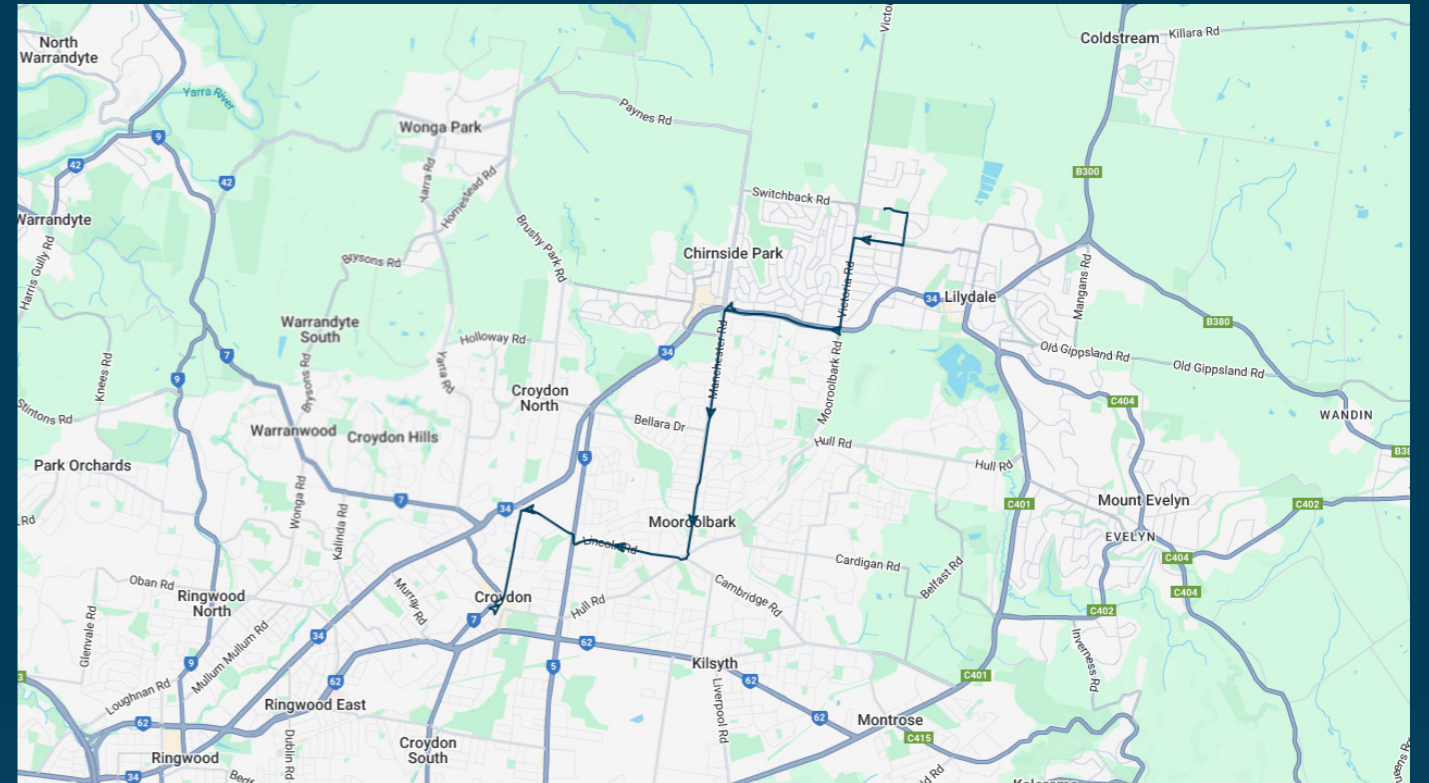

Lilydale Heights College

Route: 2598 | Morning

TURN DIRECTIONS

Via Right View Point Rd, Right Edwards Rd, Left Maroondah Hwy, Left Sheppards Ln, Right Meadowgate Dr, Left Country Club Dr, Left Chirnside Dr, Right Edward Rd, Right Switchback Rd, Right Rolling Hills Rd, Right Switchback Rd, Right Victoria Rd, Left Nelson Rd, Left into Lilydale Heights College, Left Nelson Rd, Right Cave Hill Rd, Left Beresford Rd, Cont Gardiner St, Left Anderson St, Right into Mt Lilydale Mercy College

To view our list of live tracked services, visit www.venturabus.com.au

Timetable Printed : 30 September 2024

Lilydale Heights College

Route: 2600 | Afternoon

Stop ID	Stop Name	Time	Stop ID	Stop Name	Time
44540	Lilydale Heights College	15:10			
22140	Crestway/Cave Hill Rd	15:10			
22138	Willmette Ct/Cave Hill Rd	15:11			
16670	Peden St/Victoria Rd	15:14			
7444	Mooroolbark Rd/Maroondah Hwy	15:17			
7445	Landscape Dr/Maroondah Hwy	15:18			
7446	Dress Circle Lane/Maroondah Hwy	15:20			
13380	Partridge Way/Manchester Rd	15:21			
13381	Batterbee Dr/Manchester Rd	15:23			
13382	Erskine Rdge/Manchester Rd	15:23			
13383	Shadowplay Rd/Manchester Rd	15:25			
12760	Blairgowrie House/Manchester Rd	15:25			
12759	McDermott Ave/Manchester Rd	15:26			
12758	Diane Cres/Manchester Rd	15:27			
paliw	Paul St/Lincoln Rd	15:30			
10164	Clement Cres/Croydon Rd	15:34			
10165	Grandview Ave/Croydon Rd	15:35			
10166	Melba College/Croydon Rd	15:36			
10167	Croydon Primary School/Croydon Rd	15:36			
28716	Croydon Station	15:38			

Lilydale Heights College

Route: 2600 | Afternoon

TURN DIRECTIONS

Via Left Nelson Rd, Right Cave Hill Rd, Right Beresford Rd, Left Victoria Rd, Right Maroondah Hwy, Left Manchester Rd, Right Lincoln Rd, Right Dorset Rd, Left Lincoln Rd, Left Croydon Rd, Cont Wicklow Ave, Left into Croydon Station