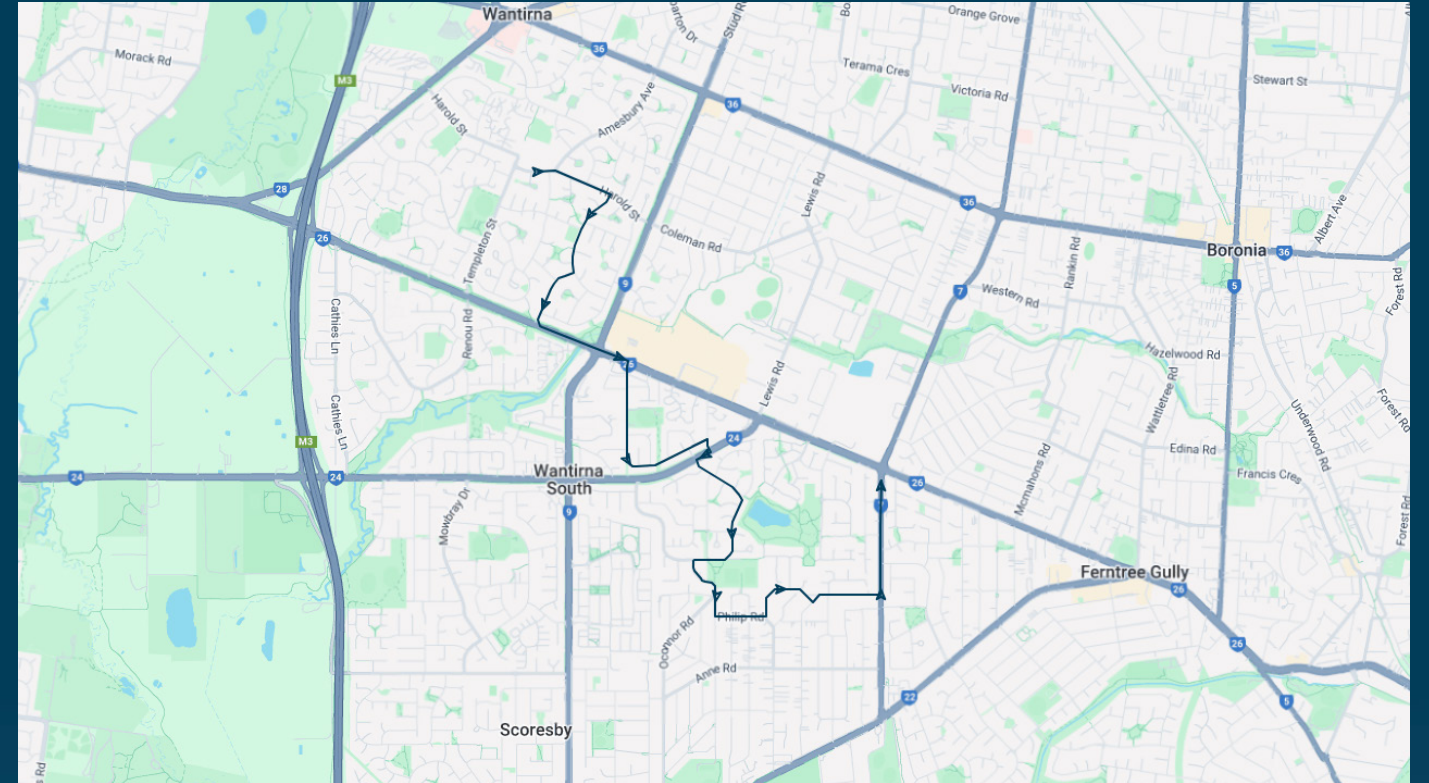

## Route: 1086 | Afternoon

Stop ID	Stop Name	Time	Stop ID	Stop Name	Time
44625	Wantirna College/Harold St	15:30			
5754	Wantirna South Primary School/Tyner Rd	15:38			
15406	Ravenhill Way/High Street Rd	15:41			
17192	Egan-lee Reserve/Allister Ave	15:45			
10753	Knox Park Primary School/Kathryn Rd	15:48			
15606	Cambden Park Pde/Scoresby Rd	15:52			
15605	Hugh St/Scoresby Rd	15:53			
15604	Burwood Hwy/Scoresby Rd	15:55			

## Route: 1086 | Afternoon

### TURN DIRECTIONS

Runs express to Wantirna Sth Primary School, via Harold St, Right Birchfield Cres, Right Hartington Dr, Left Burwood Hwy, Right Tyner Rd, Right Tyner Rd (extension), Right High St Rd, Left Wallace Rd, Left Allister Ave, Left Philip Rd, Left Kathryn Rd, Left David St Nth, Right Kent St, Left Scoresby Rd to Burwood Hwy

**You can also download the Ventura Tracker app to view real time bus locations of all services**