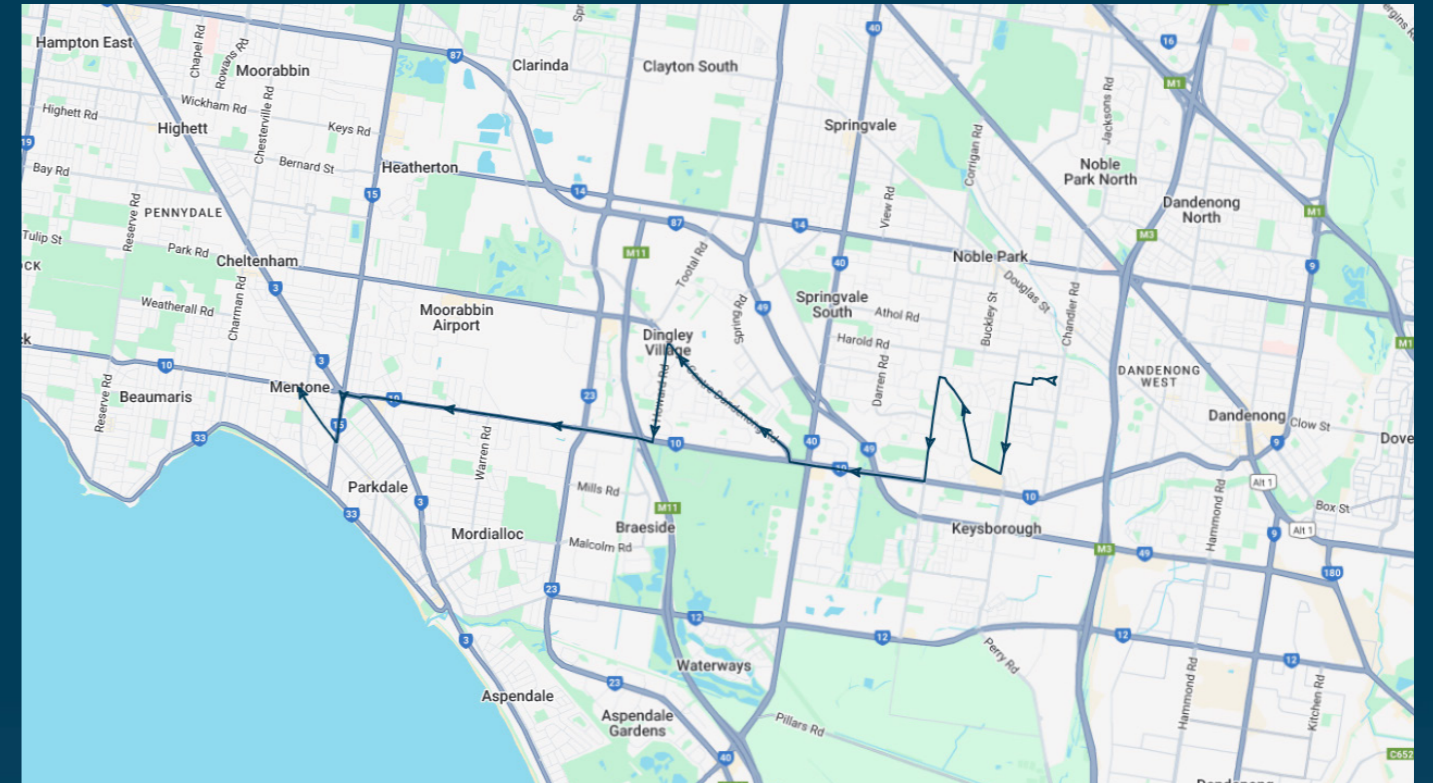

Times listed are estimated times only, it is advised to arrive at your stop earlier than the listed time to avoid missing your bus.

You can also download the Ventura Tracker app to view real time bus locations of all services

Kilbreda College

Route: 2253 | Morning

TURN DIRECTIONS

Via Stackpoole St, Left Newman Ave, Right Nance St, Left Bloomfield Rd, Right Kingsclere Ave, Left Corrigan Rd, Right Cheltenham Rd, Cont Lower Dandenong Rd, Right Centre Dandenong Rd, Left Howard Rd, Right Lower Dandenong Rd, Right Nepean Hwy, Right Como Pde West to Mentone Station

To view our list of live tracked services, visit www.venturabus.com.au

Timetable Printed : 30 September 2024