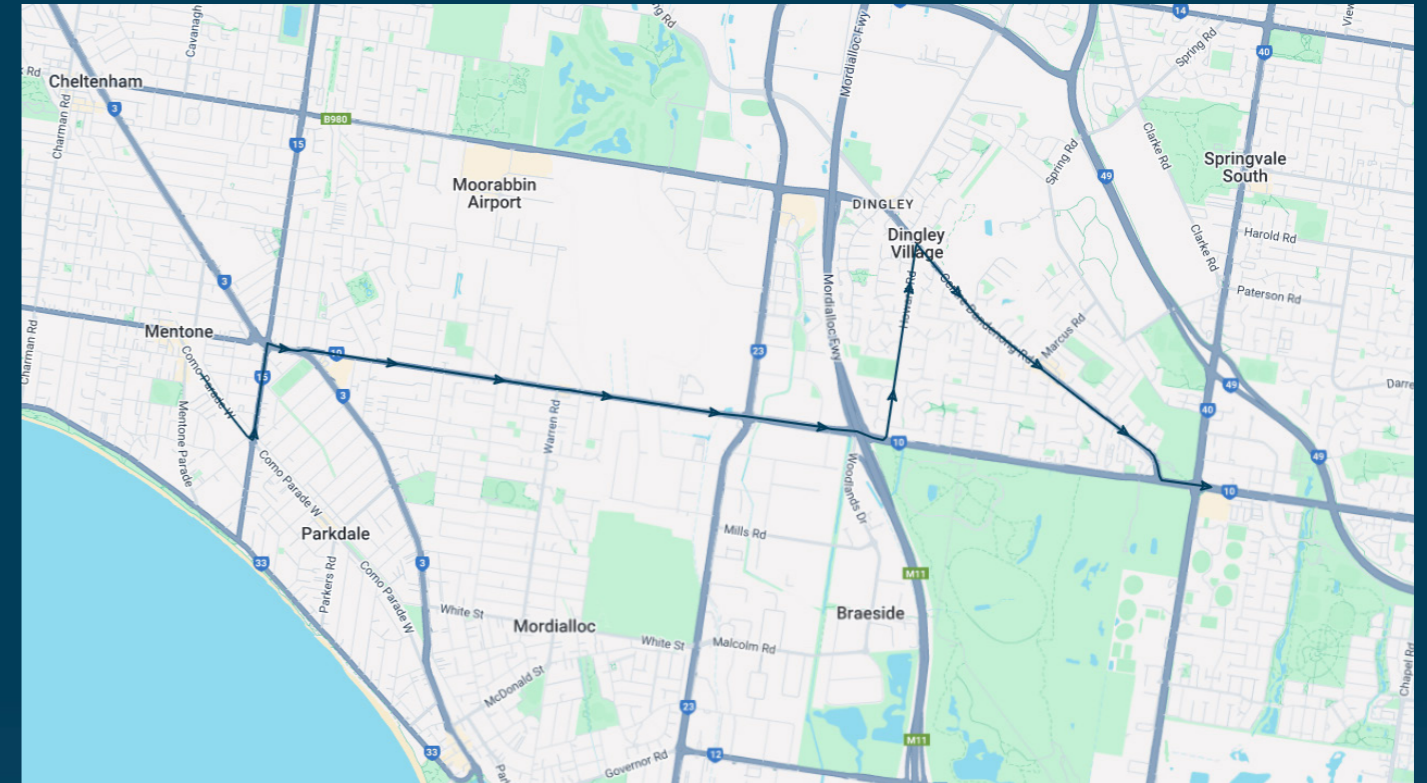

## Route: 2264 | Afternoon

Stop ID	Stop Name	Time	Stop ID	Stop Name	Time
3524	Kilbreda College/Como Pde	15:20	3637	Springvale Rd/Cheltenham Rd	15:30
3525	St Augustines Anglican Church/Como Pde	15:20			
3526	Mentone Grammar School/Como Pde	15:20			
3527	Stawell St/Warrigal Rd	15:20			
3528	St Patricks Primary School/Warrigal Rd	15:21			
3529	Thrift Park SC/Lower Dandenong Rd	15:21			
23209	Blackwood Ave/Lower Dandenong Rd	15:22			
3531	Glenelg Dr/Lower Dandenong Rd	15:22			
3532	Ivy St/Lower Dandenong Rd	15:22			
3533	Allandale Rd/Lower Dandenong Rd	15:22			
3534	Bundora Pde/Lower Dandenong Rd	15:23			
3535	Duigan Dr/Lower Dandenong Rd	15:23			
3536	De Havilland Rd/Lower Dandenong Rd	15:23			
3537	Sibthorpe St/Lower Dandenong Rd	15:24			
3538	Boundary Rd/Lower Dandenong Rd	15:24			
3539	Boundary Rd/Lower Dandenong Rd	15:24			
3540	Redwood Dr/Lower Dandenong Rd	15:25			
3541	Woodlands Dr/Lower Dandenong Rd	15:25			
4	Braeside Park/Howard Rd	15:25			
14	Chadwick Reserve/Howard Rd	15:26			
15	Village Dr/Howard Rd	15:26			
16	Earlwood St/Howard Rd	15:26			
43	Centre Dandenong Rd/Howard Rd	15:27			
3628	Kingswood Golf Club/Centre Dandenong Rd	15:27			
3629	Golfwood Cl/Centre Dandenong Rd	15:27			
3630	Greenview Cl/Centre Dandenong Rd	15:27			
3631	Dingley PS/Centre Dandenong Rd	15:28			
3632	Dingley Village SC/Centre Dandenong Rd	15:28			
3634	Harley St/Centre Dandenong Rd	15:28			
3635	Golf Links Cres/Centre Dandenong Rd	15:29			
3636	Spring Park Golf Course/Lower D' nong Rd	15:29			

**Times listed are estimated times only, it is advised to arrive at your stop earlier than the listed time to avoid missing your bus.**

**You can also download the Ventura Tracker app to view real time bus locations of all services**

## Route: 2264 | Afternoon