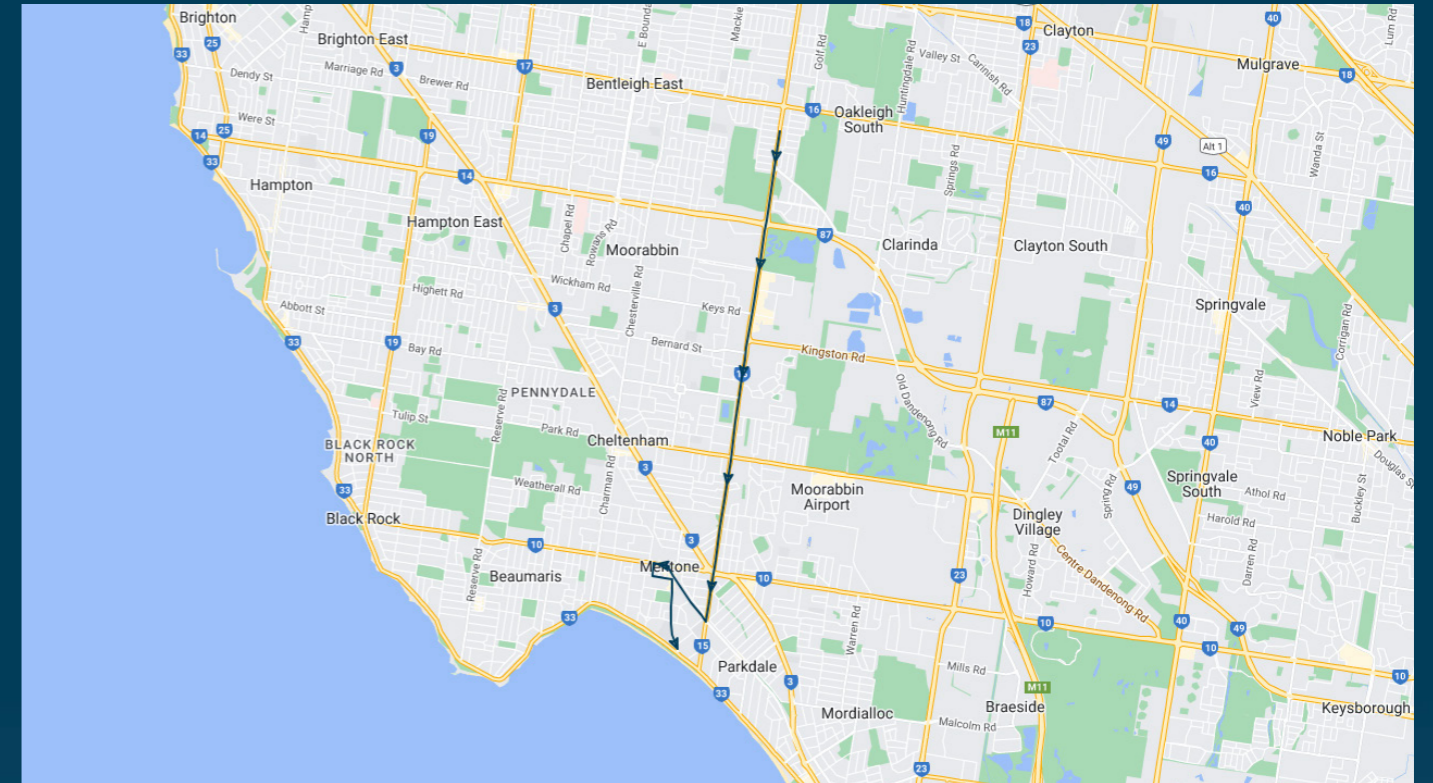

## Route: 1022 | Morning

Stop ID	Stop Name	Time	Stop ID	Stop Name	Time
9649	Rudyard St/Warrigal Rd	08:00			
20266	Old Dandenong Rd/Warrigal Rd	08:01			
9647	Dales Park/Warrigal Rd	08:02			
9646	South Rd/Warrigal Rd	08:04			
9645	Cochranes Rd/Warrigal Rd	08:07			
9644	Corporate Dr/Warrigal Rd	08:08			
9643	Keys Rd/Warrigal Rd	08:09			
9642	Kingston Rd/Warrigal Rd	08:11			
9641	Kingston Centre/Warrigal Rd	08:11			
9640	Age St/Warrigal Rd	08:12			
9639	Argus St/Warrigal Rd	08:13			
9638	Farm Rd/Warrigal Rd	08:15			
9637	Tanti St/Warrigal Rd	08:16			
9636	Centre Dandenong Rd/Warrigal Rd	08:16			
9635	Norma Ave/Warrigal Rd	08:18			
9634	Alden Ct/Warrigal Rd	08:19			
9633	Voltri St/Warrigal Rd	08:19			
9632	Sarzana St/Warrigal Rd	08:20			
9631	Cervara St/Warrigal Rd	08:21			
9630	Savona St/Warrigal Rd	08:22			
3336	Mitchell St/Warrigal Rd	08:23			
3337	Stawell St/Warrigal Rd	08:24			
3338	Mentone Grammar School/Como Pde	08:25			
3339	St Augustines Anglican Church/Como Pde	08:26			
3340	Kilbreda College/Como Pde	08:27			
19613	Mentone Station/Como Pde - Bay 1	08:28			
11252	Davies St/Florence St	08:30			
9627	Mentone Reserve/Mentone Pde	08:32			
9626	Venice St/Mentone Pde	08:32			
9625	Mentone Girls' Grammar/Mentone Pde	08:33			
9624	Palermo St/Mentone Pde	08:35			

**Times listed are estimated times only, it is advised to arrive at your stop earlier than the listed time to avoid missing your bus.**

**You can also download the Ventura Tracker app to view real time bus locations of all services**

### TURN DIRECTIONS

Via Warrigal Rd, Right Como Pde West, Left Balcombe Rd, Left Davies St, Left Florence St, Right Mentone Pde to St Bede's College

To view our list of live tracked services, visit [www.venturabus.com.au](http://www.venturabus.com.au)  
 Timetable Printed : 30 September 2024