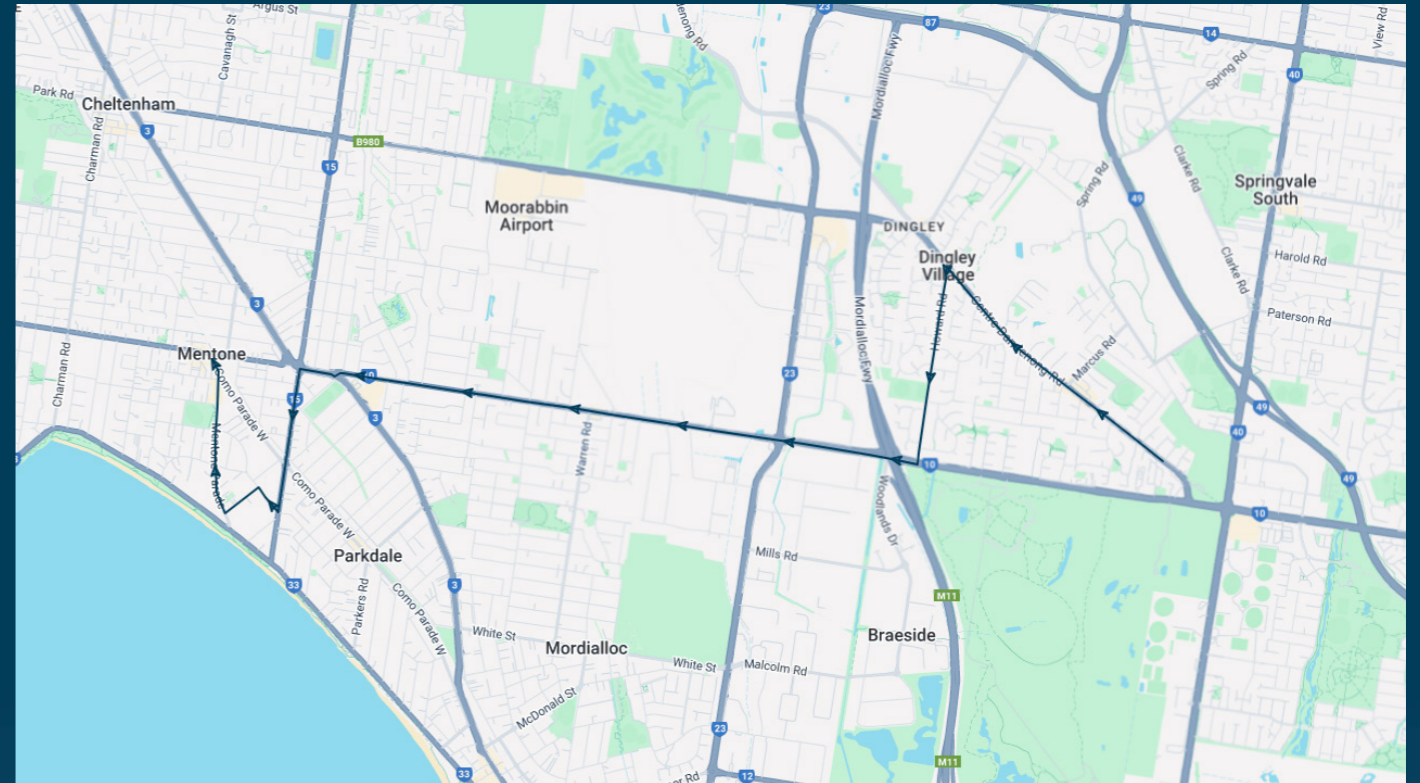

## Route: 2254 | Morning

Stop ID	Stop Name	Time	Stop ID	Stop Name	Time
2891	Golf Links Cres/Centre Dandenong Rd	08:05	9347	Mentone Reserve/Mentone Pde	08:38
2890	Emery Dr/Centre Dandenong Rd	08:06	19613	Mentone Station/Como Pde	08:40
2889	Jannali Dr/Centre Dandenong Rd	08:06			
2888	Dingley Village SC/Centre Dandenong Rd	08:07			
2887	Marjorie Ave/Centre Dandenong Rd	08:08			
2886	Shelford Gr/Centre Dandenong Rd	08:09			
2885	Sharrock Dr/Centre Dandenong Rd	08:10			
2884	Howard Rd/Centre Dandenong Rd	08:11			
2883	Centre Dandenong Rd/Howard Rd	08:12			
2882	Earlwood St/Howard Rd	08:12			
2881	Timms Cres/Howard Rd	08:13			
2880	Plaza Cres/Howard Rd	08:14			
2879	Lower Dandenong Rd/Howard Rd	08:16			
3323	Bell Gr/Lower Dandenong Rd	08:17			
3324	Boundary Rd/Lower Dandenong Rd	08:19			
3325	Boundary Rd/Lower Dandenong Rd	08:20			
3326	Sibthorpe St/Lower Dandenong Rd	08:21			
3328	De Havilland Rd/Lower Dandenong Rd	08:22			
3329	Rivette St/Lower Dandenong Rd	08:23			
3330	Ewen St/Lower Dandenong Rd	08:24			
3331	McSwain St/Lower Dandenong Rd	08:25			
3332	Ivy St/Lower Dandenong Rd	08:26			
3333	82 Lower Dandenong Rd	08:27			
3334	Olive Gr/Lower Dandenong Rd	08:28			
3335	Thrift Park SC/Lower Dandenong Rd	08:29			
3336	Mitchell St/Warrigal Rd	08:31			
3337	Stawell St/Warrigal Rd	08:32			
10481	St Bedes College/Naples Rd	08:35			
9344	Palermo St/Mentone Pde	08:36			
9345	Mentone Girls' Grammar/Mentone Pde	08:37			
9346	Venice St/Mentone Pde	08:38			

**Times listed are estimated times only, it is advised to arrive at your stop earlier than the listed time to avoid missing your bus.**

**You can also download the Ventura Tracker app to view real time bus locations of all services**

## Route: 2254 | Morning