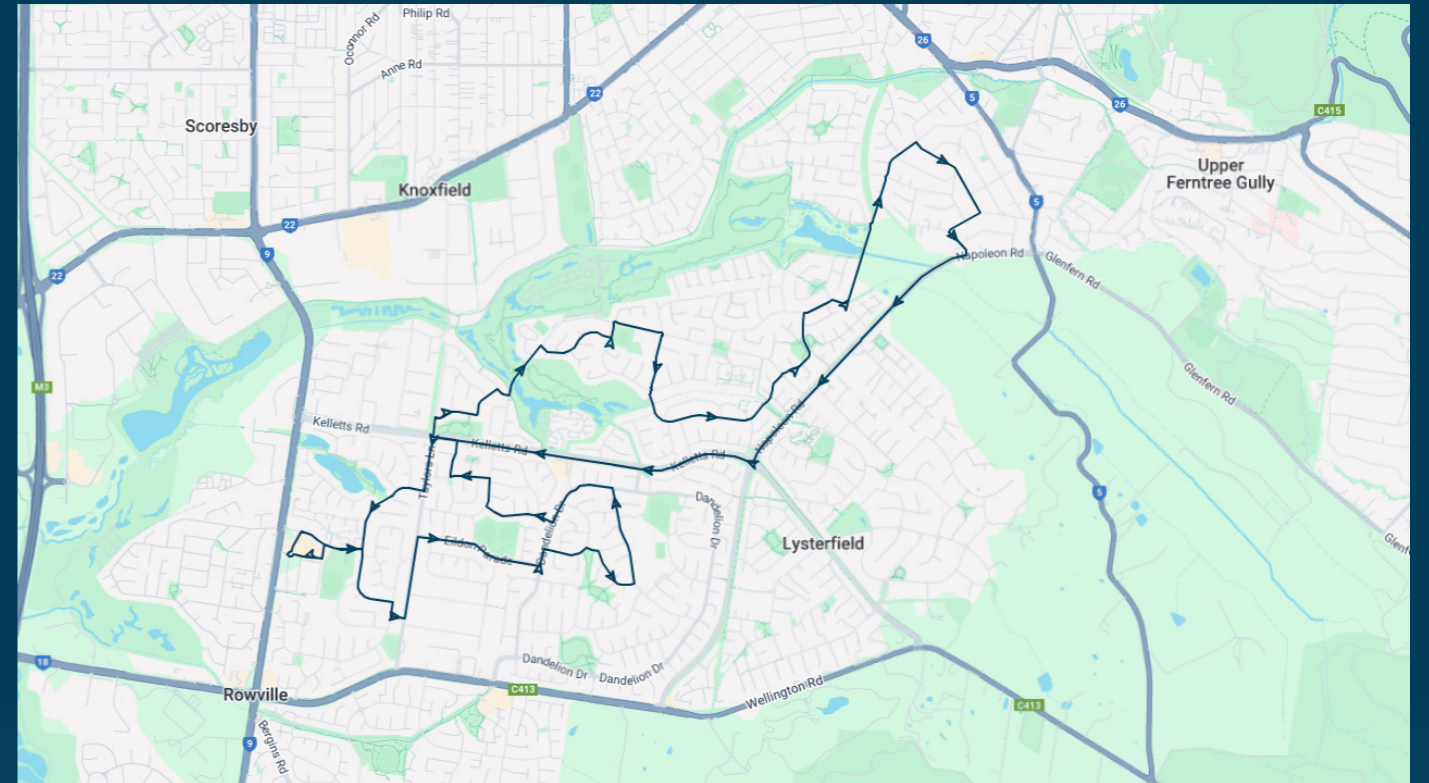

Karoo Primary School

Route: 1101 | Afternoon

Stop ID	Stop Name	Time	Stop ID	Stop Name	Time
21314	Stud Park SC - Bay 1	15:35			
13339	Rowville Community Centre/Fulham Rd	15:36			
15713	Simon Ave/Bridgewater Way	15:37			
15712	Turramurra Dr/Bridgewater Way	15:37			
15711	Taylors Lane/Bernard Hamilton Way	15:38			
11561	Taylors Lane/Eildon Pde	15:39			
11562	Tyers Cres/Eildon Pde	15:40			
11563	Metcalf Cres/Eildon Pde	15:40			
16496	Kedleston Way/Wentworth Ave	15:43			
16497	Shady Gr/Wentworth Ave	15:44			
16498	Mitta Ct/Dandelion Dr	15:44			
16499	Severn Cres/Dandelion Dr	15:45			
15227	Kellets Rd/Taylors Lane	15:48			
15242	Valleyview Dr/Karoo Rd	15:50			
15243	Oakdene Ct/Landsborough Ave	15:51			
15244	Kellbourne Dr/Landsborough Ave	15:51			
15245	Karoo Primary School/Karoo Rd	15:52			
13886	Wyandra Way/Murrindal Dr	15:52			
15195	Murrindal Dr/Sovereign Crest Bvd	15:56			
13890	Mayfair Dr/Blackwood Park Rd	16:00			
21315	Stud Park SC	16:15			

Times listed are estimated times only, it is advised to arrive at your stop earlier than the listed time to avoid missing your bus.

You can also download the Ventura Tracker app to view real time bus locations of all services

Karoo Primary School

Route: 1101 | Afternoon

TURN DIRECTIONS

Via u-turn at roundabout, Left at end of road, Right Fullham Rd, Right Bridgewater Way, Right Turramurra Dr, Left Bernard Hamilton Way, Left Taylors Ln, Right Eildon Pde, Left Dandelion Dr, Right Severn Cres, Right Kedleston Way, Right Malmsbury Cres, Left Wentworth Ave, Left Dandelion Dr, Right Jamieson Ave, Right Goulburn Dr, Left Tamboon Dr, Right Wartook Way, Left Kellets Rd, Right Taylors Ln, Right Bexsarm Cres, Right Valleyview Dr, Left Karoo Rd, Right Landsborough Ave, Left Kellbourne Dr, Right Karoo Rd, Right Murrindal Dr, Left Sovereign Crest Blvd, Right Victoria Knox Ave, Left Blackwood Park Rd to Mayfair Dr/Blackwood Park Rd. Then runs express via Blackwood Park Rd, Right Roberts St, Right Trafalgar St, Left Allora Ave, Right Napoleon Rd, Right Kellets Rd, Left Taylors Ln, Right Bridgewater Way, Right Fullham Rd, Left 1st road, Right 1st road to Stud Park SC

To view our list of live tracked services, visit www.venturabus.com.au

Timetable Printed : 30 September 2024