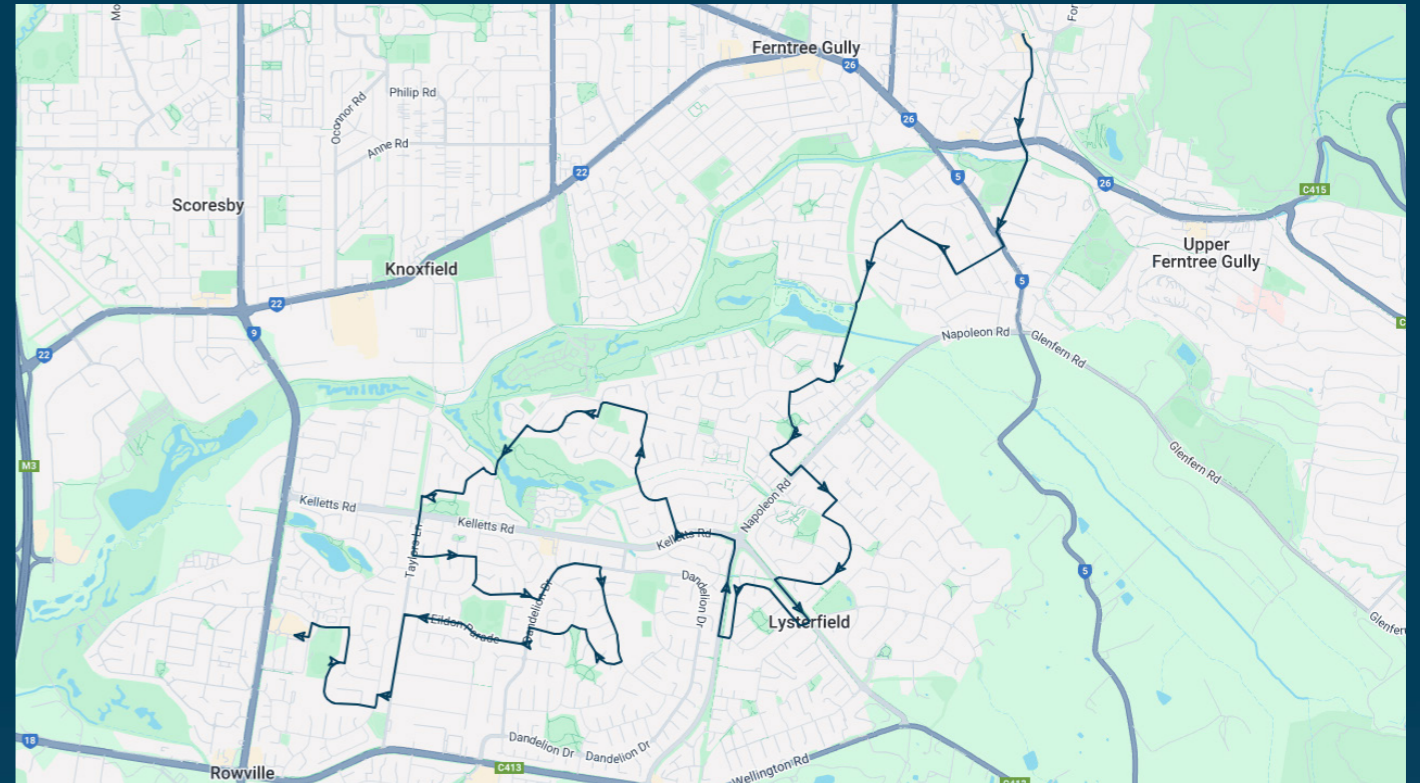

Times listed are estimated times only, it is advised to arrive at your stop earlier than the listed time to avoid missing your bus.

You can also download the Ventura Tracker app to view real time bus locations of all services

Karoo Primary School

Route: 1106 | Morning

TURN DIRECTIONS

Via Station St, Left Selman Ave, Cont Brenock Park Dr, Left Glenfern Rd, Right Norman St, Right Roberts St, Left Blackwood Park Rd, Right Victoria Park Ave, Left Sovereign Crest Blvd, Right Murrindal Dr, Left Karoo Rd, Left Napoleon Rd, Right Palmerston Rd, Right Kim Bolton Dr, Left Lakesfield Dr, Left Kelletts Rd, Right Sullivan Ave, Right Anthony Dr, Right Napoleon Rd, Left Kelletts Rd, Right Jacob Dr, Left Murrindal Dr, Left Karoo Rd, Left Kellbourne Dr, Right Lansborough Ave, Left Karoo Rd, Right Valleyview Dr, Left Bexsarm Cres, Left Taylors Ln, Left Tamboon Dr, Right Goulburn Dr, Left Jamieson Ave, Left Dandelion Dr, Right Wentworth Ave, Right Malmsbury Cres, Left Kedelston Way, Left Severn Cres, Left Dandelion Dr, Right Eildon Pde, Left Taylors Ln, Right Bernard Hamilton Way, Left Turramurra Dr, Right Simon Ave, Left Bridgewater Way, Left Fullham Rd, Left 1st road, Right 1st road to Stud Park SC

To view our list of live tracked services, visit www.venturabus.com.au

Timetable Printed : 30 September 2024