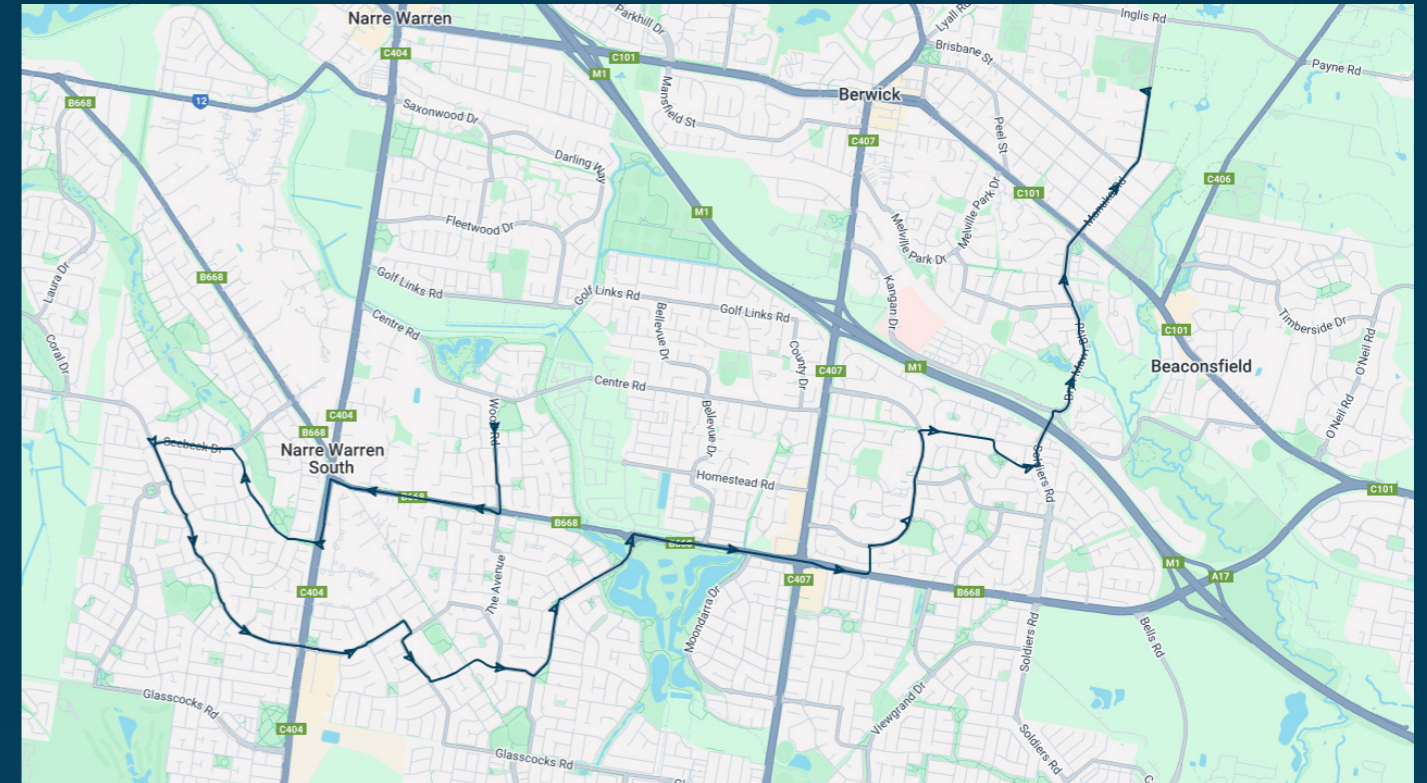

## Route: 1503 | Morning

Stop ID	Stop Name	Time	Stop ID	Stop Name	Time
45715	Applewood Pl/Wood Rd	07:45			
45716	Greaves Rd/Wood Rd	07:46			
12844	Narre Warren-C'bourne Rd/Baringa Park Dr	07:50			
12843	Raleigh Dr/Baringa Park Dr	07:51			
12842	Abercairn Dr/Baringa Park Dr	07:51			
12841	Ernest Cres/Seebeck Dr	07:51			
12840	Amberly Park SC/Seebeck Dr	07:52			
12839	Scarborough Dr/Ormond Rd	07:53			
12837	President Rd/Ormond Rd	07:54			
12836	Strathaird Reserve/Ormond Rd	07:54			
12835	Beethoven Dr/Ormond Rd	07:55			
12834	Tangerine Dr/Ormond Rd	07:56			
12833	Casey Central/Littlecroft Ave	08:00			
12832	Littlecroft Ave	08:00			
45703	Eastbourne Way/The Promenade	08:00			
12827	Braybrook Dr/Berwick Springs Prom	08:01			
12826	Ellen Rd/Berwick Springs Prom	08:02			
12825	Louise Baille Ave/Berwick Springs Prom	08:03			
41587	Domain Dr/Greaves Rd	08:04			
41118	Clyde Rd/Greaves Rd	08:06			
45743	Lena Ct/Bemersyde Dr	08:08			
45744	Marlesford Crst/Bermersyde Dr	08:09			
14602	Kambrya College/Bemersyde Dr	08:10			
14590	Brentwood Park PS/Chirside Rd	08:11			
14591	Strathavan Dr/Chirside Rd	08:13			
14592	Higinbotham Rise/Chirside Rd	08:15			
fabrn	Fairholme Blvd/Bryn Mawr Blvd	08:20			
45690	Funston St/Manuka Rd	08:25			
44470	Berwick Secondary College	08:30			

**Times listed are estimated times only, it is advised to arrive at your stop earlier than the listed time to avoid missing your bus.**

**You can also download the Ventura Tracker app to view real time bus locations of all services**

### TURN DIRECTIONS

Via Wood Rd, Right Greaves Rd, Left Cranbourne Rd, Right Baringa Park Dr, Left Seebeck Dr, Left Ormond Rd, Cont Littlecroft Ave, Right The Promanade, Left Robinswood Pde, Left Berwick Springs Prom, Right Greaves Rd, Cont O'Shea Rd, Left Kimbarra Dr, Right Bemersyde Dr, Right Chirside Rd, Left Soldiers Rd, Cont Bryn Mawr Blvd, Cont Manuka Rd, Left into Berwick Secondary College