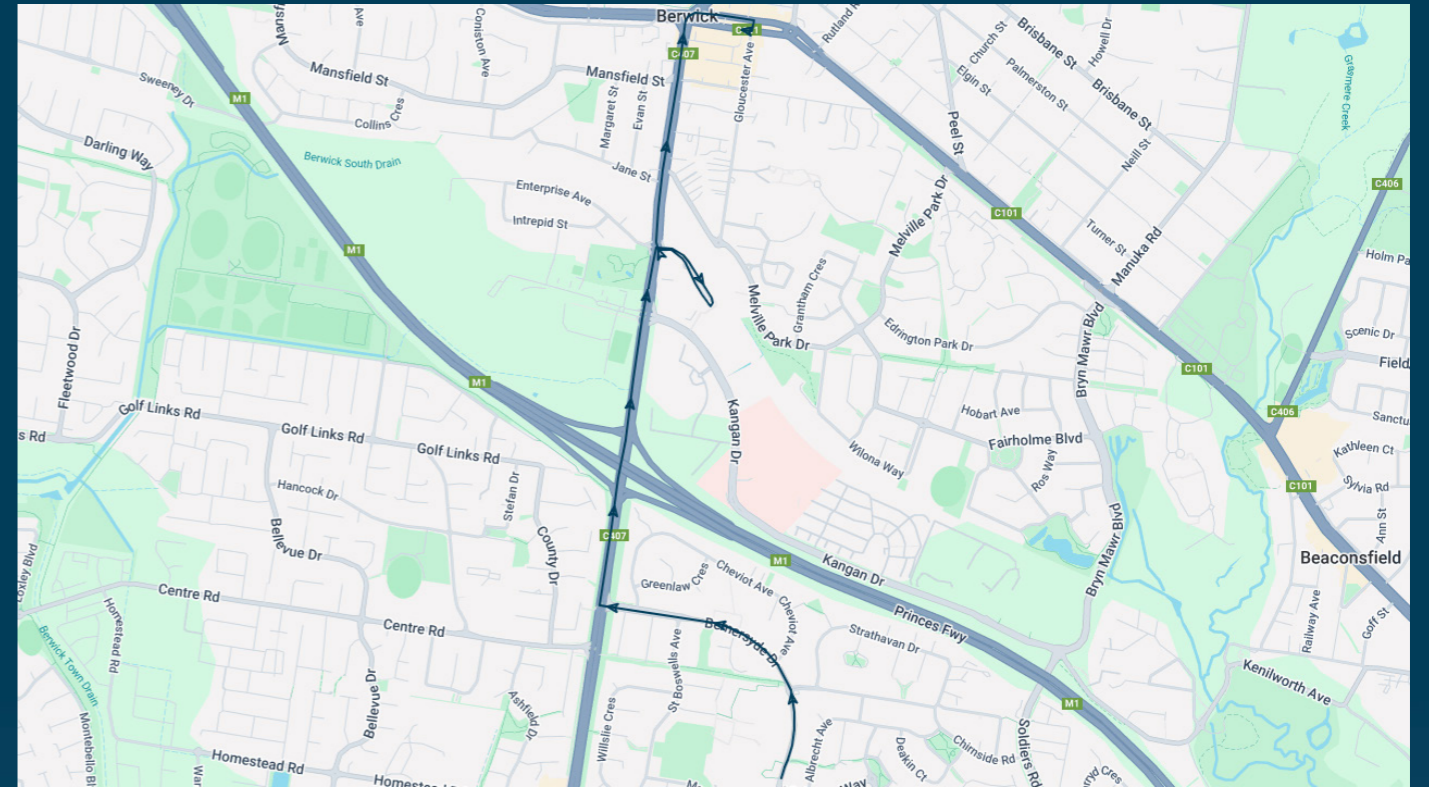

Kambrya College (Wed)

Route: 1552 | Afternoon

Stop ID	Stop Name	Time	Stop ID	Stop Name	Time
14602	Kambrya College/Bemersyde Dr	14:40			
14603	Brentwood Park PS/Bemersyde Dr	14:40			
14604	Brentwood Park Community Centre	14:41			
14605	Carluka Cl/Bemersyde Dr	14:42			
14842	Bemersyde Dr/Clyde Rd	14:42			
14843	Federation University/Clyde Rd	14:44			
28341	Berwick Station	14:45			
28338	Jane St/Clyde Rd	14:46			
28336	Mansfield St/Clyde Rd	14:47			
3697	Berwick Shops/High St	14:49			
3467	Berwick Shops/High St	14:58			

Kambrya College (Wed)

Route: 1552 | Afternoon