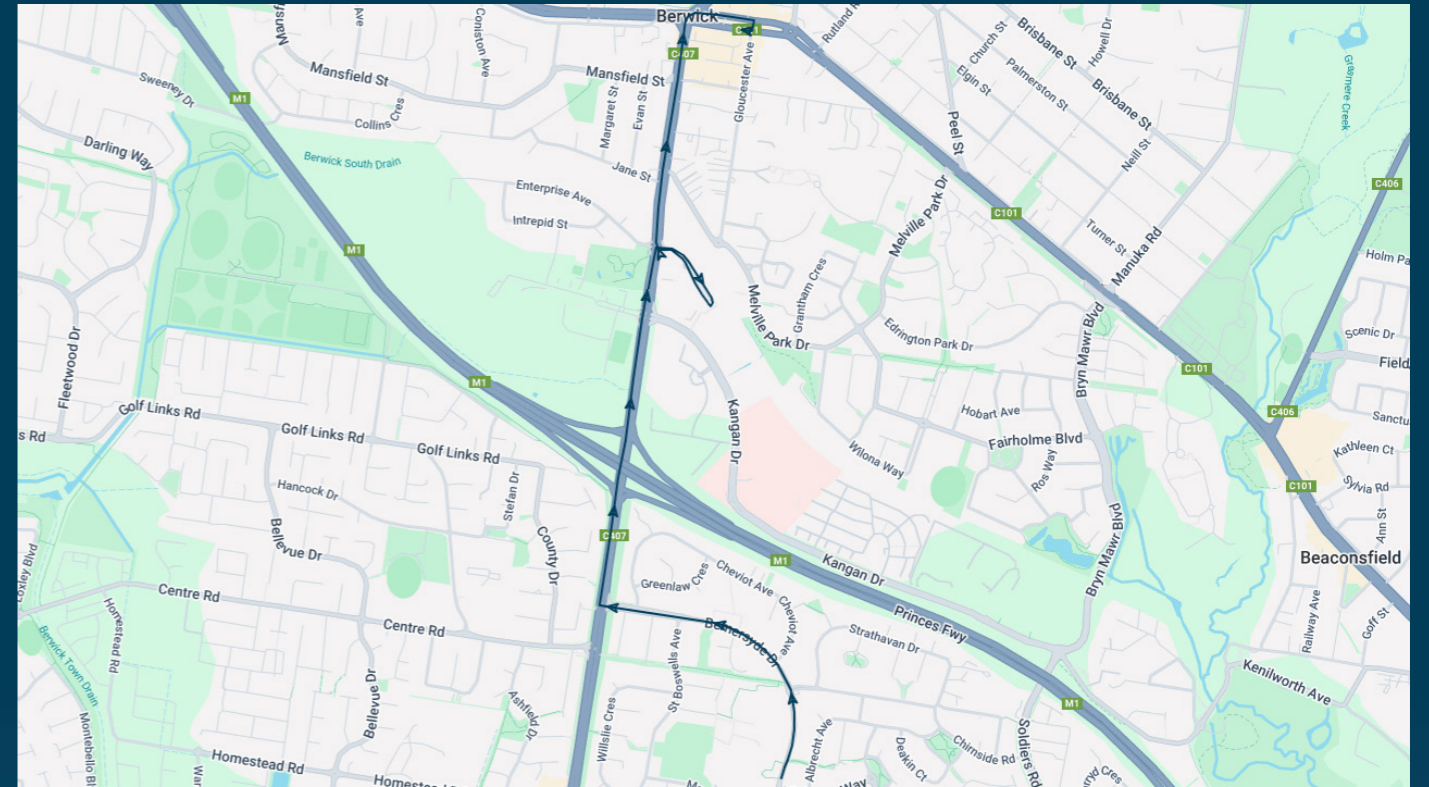

Kambrya College (Mon-Tues-Thurs-Fri)

Route: 1552 | Afternoon

Stop ID	Stop Name	Time	Stop ID	Stop Name	Time
14602	Kambrya College/Bemersyde Dr	15:32			
14603	Brentwood Park PS/Bemersyde Dr	15:32			
14604	Brentwood Park Community Centre	15:33			
14605	Carluka CI/Bemersyde Dr	15:33			
14842	Bemersyde Dr/Clyde Rd	15:33			
14843	Federation University/Clyde Rd	15:35			
28341	Berwick Station	15:37			
28338	Jane St/Clyde Rd	15:38			
28336	Mansfield St/Clyde Rd	15:39			
3697	Berwick Shops/High St	15:41			
3467	Berwick Shops/High St	15:45			

Kambrya College (Mon-Tues-Thurs-Fri)

Route: 1552 | Afternoon