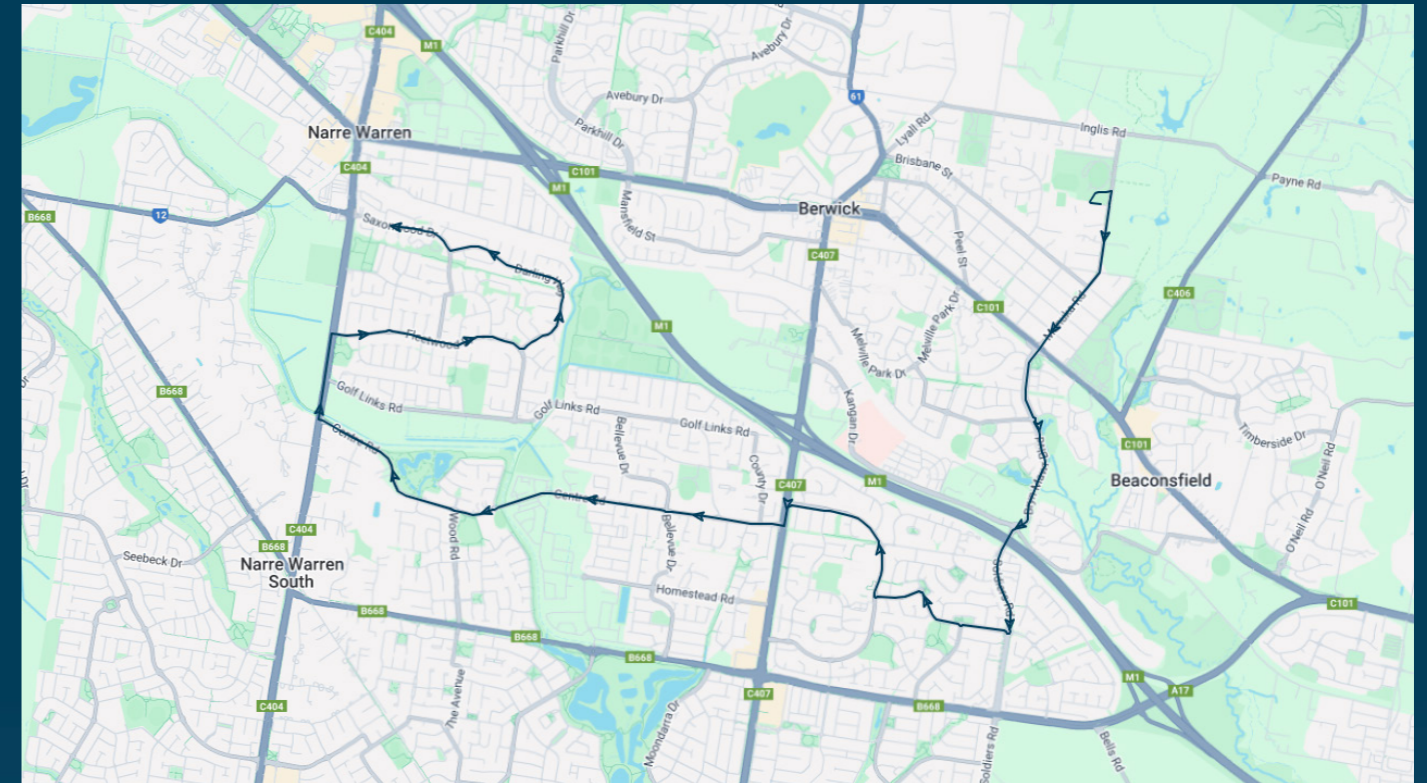

Kambrya College

Route: 1532 | Afternoon

Stop ID	Stop Name	Time	Stop ID	Stop Name	Time
44470	Berwick Secondary College	15:25			
14723	Funston St/Manuka Rd	15:37			
14593	Innes Ct/Soldiers Rd	15:48			
14599	McCubbin Way/Streton Way	15:51			
14600	Streton Way Reserve/Streton Way	15:52			
14601	Cunneen Cres/Vivienne Way	15:53			
14602	Kambrya College/Bemersyde Dr	15:55			
14603	Brentwood Park PS/Bemersyde Dr	15:56			
14604	Brentwood Park Community Centre	15:57			
14605	Carluka Cl/Bemersyde Dr	15:58			
45711	Ashfield Dr/Centre Rd	15:59			
45712	Bellevue Dr/Centre Rd	16:02			
45713	Knox St/Centre Rd	16:03			
45714	Heritage College/Centre Rd	16:07			
13549	John Byron Reserve/Fleetwood Dr	16:15			
13548	Coonara Ct/Fleetwood Dr	16:15			
13547	Rosemont Dr/Fleetwood Dr	16:16			
13545	Darling Way/Fleetwood Dr	16:17			
13544	78 Darling Way	16:18			
13543	Woodlands Cres/Darling Way	16:19			
13542	Upton Cres/Darling Way	16:19			
13541	Darling Way/Saxonwood Dr	16:19			
13540	Tingle Cl/Saxonwood Dr	16:20			

Times listed are estimated times only, it is advised to arrive at your stop earlier than the listed time to avoid missing your bus.

You can also download the Ventura Tracker app to view real time bus locations of all services

Kambrya College

Route: 1532 | Afternoon