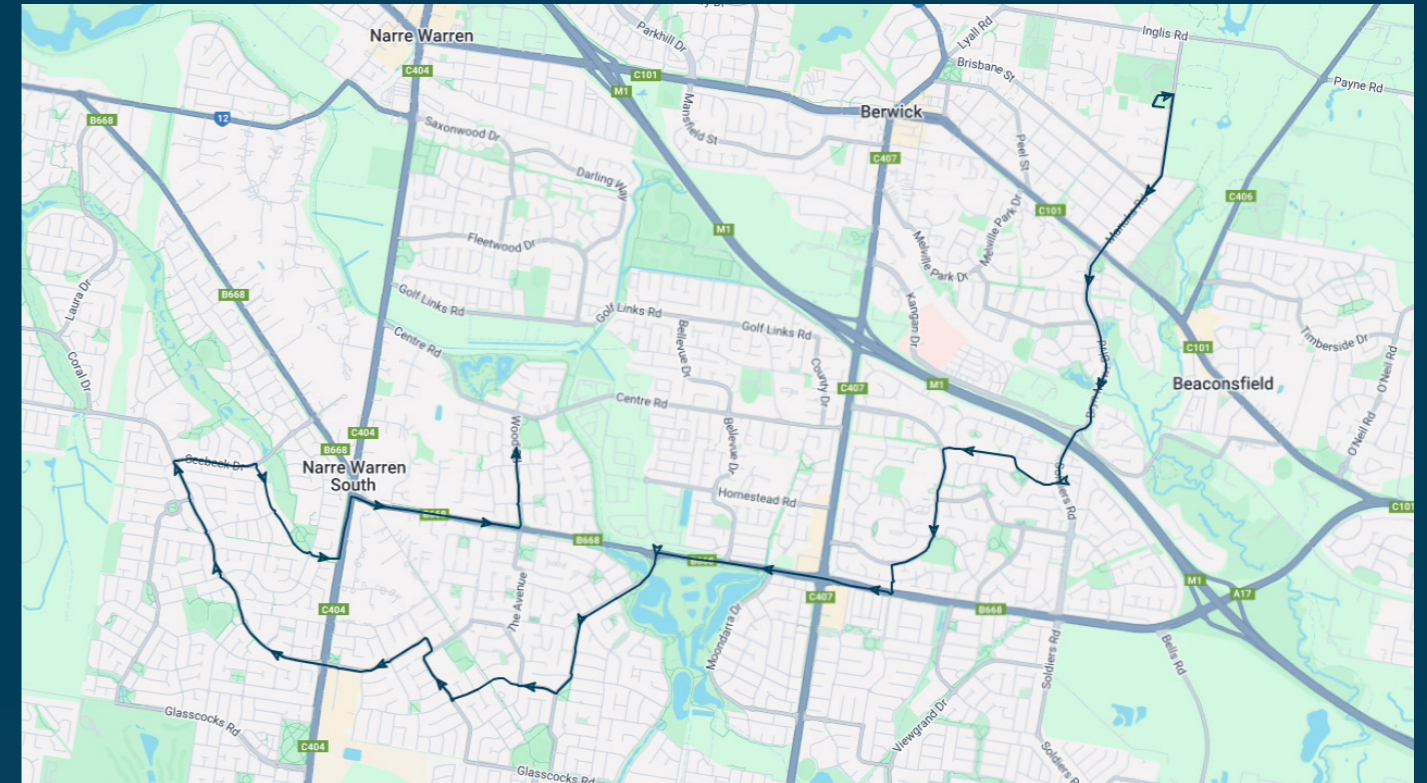

### TURN DIRECTIONS

Via Wood Rd, Right Greaves Rd, Left Cranbourne Rd, Right Baringa Park Dr, Left Seebeck Dr, Left Ormond Rd, Cont Littlecroft Ave, Right The Promanade, Left Robinswood Pde, Left Berwick Springs Prom, Right Greaves Rd, Cont O'Shea Rd, Left Kimbarra Dr, Right Bemersyde Dr, Right Chirside Rd, Left Soldiers Rd, Cont Bryn Mawr Blvd, Cont Manuka Rd, Left into Berwick Secondary College

## Route: 1505 | Afternoon

Stop ID	Stop Name	Time	Stop ID	Stop Name	Time
44470	Berwick Secondary College	15:25			
14723	Funston St/Manuka Rd	15:33			
45755	Barton Mews/Chirnside Rd	15:48			
45756	Strathavan Dr/Chirnside Rd	15:50			
45757	Bermersyde Dr/Chirnside Rd	15:52			
45598	Kambrya College/Bermersyde Dr	15:55			
45758	Thornley Dr/Bermersyde Dr	15:55			
45759	Lena Ct/Bermersyde Dr	15:56			
14831	Clyde Rd/Greaves Rd	15:57			
14832	Domain Dr/Greaves Rd	15:58			
12876	Louise Baille Ave/Berwick Springs Prom	16:00			
12878	Ellen Rd/Berwick Springs Prom	16:01			
12879	Opp 101 Berwick Springs Prom	16:01			
45723	Arlington Pl/The Promenade	16:03			
13463	Hillsmeade Primary School/Littlecroft Ave	16:04			
13464	Littlecroft Ave	16:04			
13465	Casey Central SC/Littlecroft Ave	16:05			
13466	Tangerine Dr/Ormond Rd	16:06			
13467	Tuileries Rise/Ormond Rd	16:06			
13468	Strathaird Reserve/Ormond Rd	16:07			
13469	Burleigh Dr/Ormond Rd	16:08			
13471	Seebeck Dr/Ormond Rd	16:09			
13472	Amberly Park SC/Seebeck Dr	16:09			
41061	Ernest Cres/Seebeck Dr	16:10			
13473	Abercairn Dr/Baringa Park Dr	16:10			
13474	Raleigh Dr/Baringa Park Dr	16:11			
13475	River Gum Creek Reserve/Baringa Park Dr	16:12			
13476	Narre Warren-C'bourne Rd/Baringa Park Dr	16:12			
45710	Greaves Rd/Wood Rd	16:15			
14835	Applewood Pl/Wood Rd	16:16			

**Times listed are estimated times only, it is advised to arrive at your stop earlier than the listed time to avoid missing your bus.**

**You can also download the Ventura Tracker app to view real time bus locations of all services**

## Route: 1505 | Afternoon