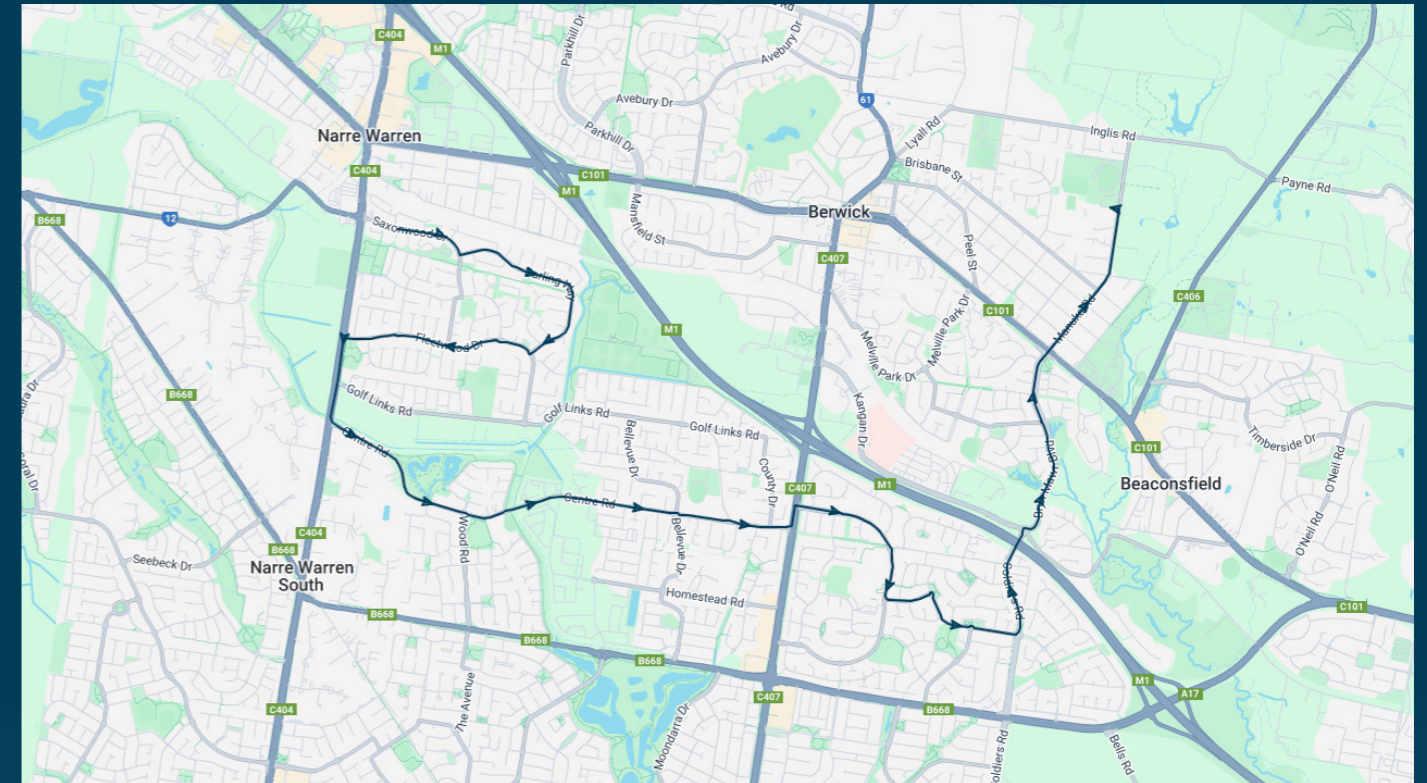

Kambrya College

Route: 1530 | Morning

Stop ID	Stop Name	Time	Stop ID	Stop Name	Time
13521	Bradley Tce/Saxonwood Dr	07:50			
13522	Upton Cres/Saxonwood Dr	07:50			
13523	Upton Cres/Darling Way	07:51			
13524	Woodlands Cres/Darling Way	07:51			
13525	Mollis Ct/Darling Way	07:52			
13526	Fleetwood Primary School/Fleetwood Dr	07:53			
13528	Rosemont Dr/Fleetwood Dr	07:54			
13529	Coonara Ct/Fleetwood Dr	07:55			
13530	John Byron Reserve/Fleetwood Dr	07:55			
14836	Heritage College/Centre Rd	07:59			
14837	Knox St/Centre Rd	08:00			
14841	Bellevue Dr/Centre Rd	08:01			
14839	Ashfield Dr/Centre Rd	08:02			
14588	Brentwood Park Kinder/Bemersyde Dr	08:03			
14589	Eddie Baron Reserve/Bemersyde Dr	08:03			
45598	Kambrya College/Bemersyde Dr	08:05			
45663	Cunneen Cres/Vivienne Way	08:06			
45664	Streeton Way Reserve/Streeton Way	08:08			
45665	McCubbin Way/Streeton Way	08:10			
22794	Chirnside Rd/Soldiers Rd	08:13			
45690	Funston St/Manuka Rd	08:24			
44470	Berwick Secondary College	08:30			

Times listed are estimated times only, it is advised to arrive at your stop earlier than the listed time to avoid missing your bus.

You can also download the Ventura Tracker app to view real time bus locations of all services

Kambrya College

Route: 1530 | Morning