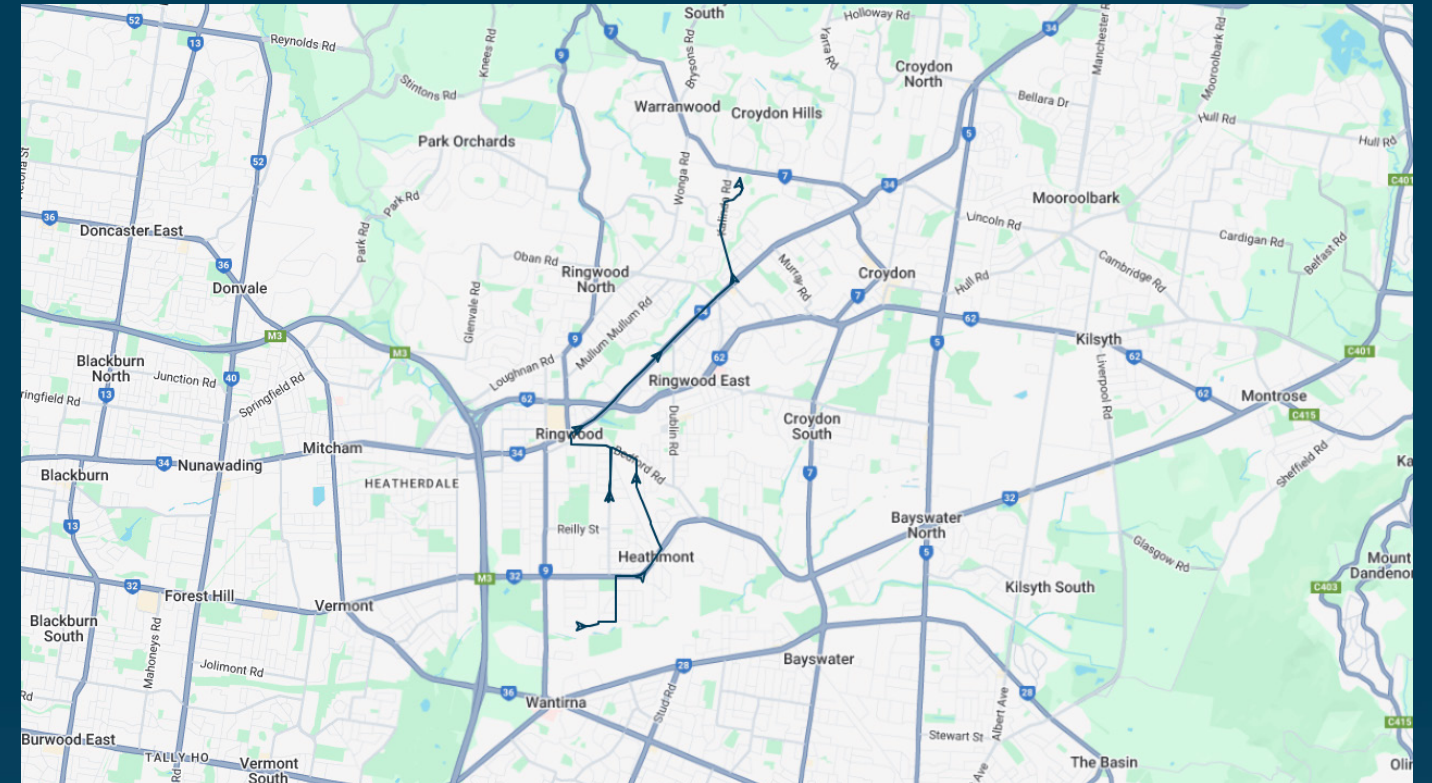

Kalinda Primary School

Route: 2608 | Afternoon

Stop ID	Stop Name	Time	Stop ID	Stop Name	Time
44528	Heathmont College/Waters Gr	15:15			
12797	Balfour Ave/Canterbury Rd	15:18			
12796	Heathmont Station/Canterbury Rd	15:19			
46593	Heathmont Station/Campbell St	15:20			
8730	Lena Gr/Bedford Rd	15:25			
12804	Best St/Great Ryrie St	15:26			
12803	Allen St/Great Ryrie St	15:27			
12802	Emerald St/Great Ryrie St	15:28			
8282	Aquinas College	15:30			
12860	Pearwood St/Great Ryrie St	15:30			
12861	Allen St/Great Ryrie St	15:32			
12862	Best St/Great Ryrie St	15:33			
8729	Ford St/Bedford Rd	15:34			
8728	Wilana St/Bedford Rd	15:35			
10168	Larissa Ave/Maroondah Hwy	15:39			
10169	Oliver St/Maroondah Hwy	15:41			
10170	Rupert St/Maroondah Hwy	15:42			
10171	Leonard St/Maroondah Hwy	15:43			
10172	Mines Rd/Maroondah Hwy	15:45			
10173	Dublin Rd/Maroondah Hwy	15:46			
10174	Everard Rd/Maroondah Hwy	15:47			
10175	463 Maroondah Hwy	15:48			
10176	Oban Rd/Maroondah Hwy	15:50			
8492	Burnt Bridge SC/Maroondah Hwy	15:52			
8493	Grayling Cres/Kalinda Rd	15:52			
8494	23 Kalinda Rd	15:53			
8495	Highland Bvd/Kalinda Rd	15:54			
44593	Yarra Valley Grammar School	15:57			

Times listed are estimated times only, it is advised to arrive at your stop earlier than the listed time to avoid missing your bus.

You can also download the Ventura Tracker app to view real time bus locations of all services

Kalinda Primary School

Route: 2608 | Afternoon

TURN DIRECTIONS

Via Waters Gr, Left Waterloo St, Right Dirkala Ave, Left Sunset Dr, Right Canterbury Rd, Left Campbell St, Left Bedford Rd, Left Great Ryrie St, Right into Aquinas College, Left Great Ryrie St, Left Bedford Rd, Right Warrandyte Rd, Right Maroondah Hwy, Left Kalinda Rd, Right into Yarra Valley Grammar School

To view our list of live tracked services, visit www.venturabus.com.au

Timetable Printed : 30 September 2024