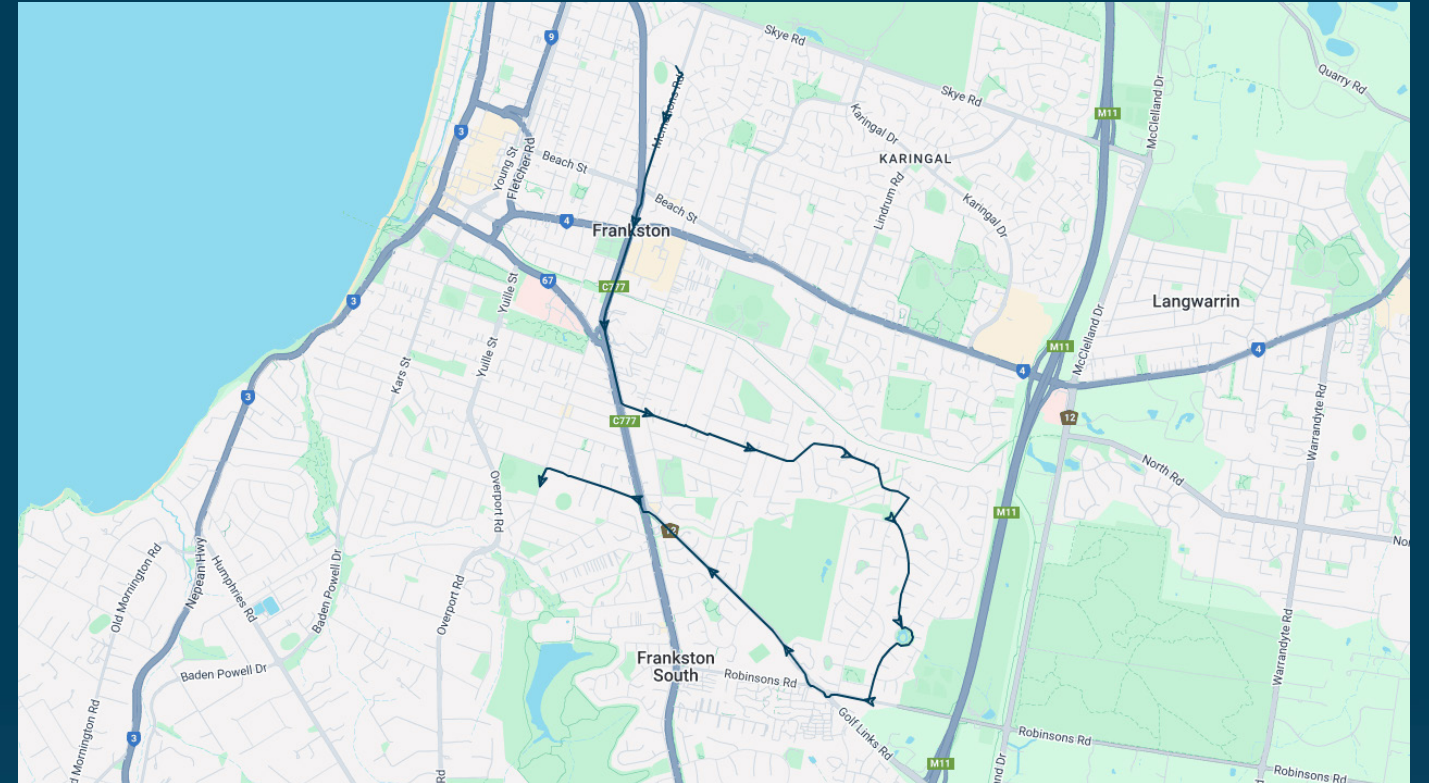

John Paul College

Route: 1312 | Afternoon

Stop ID	Stop Name	Time	Stop ID	Stop Name	Time
46565	John Paul College - Bus Loop	15:07			
rohee	Roberts St/Heatherhill Rd	15:07			
schee	Screen St/Heatherhill Rd	15:07			
bahee	Ballymore Crt/Heatherhill Rd	15:07			
cahee	Callender Crt/Heatherhill Rd	15:07			
kehes	Kenmore Crt/Heatherhill Rd	15:07			
hefrs	Heatherhill Rd/Franciscan Ave	15:07			
frgas	Franciscan Ave/Gattinara Dr	15:07			
lagas	Lautrec St/Gattinara Dr	15:07			
kps	Kingsley Park Primary School/Gattinara Dr	15:07			
scgas	Shaxton Cir/Gattinara Dr	15:07			
shhes	Shrewsbury Crt/Heatherhill Rd	15:07			
iahes	Isabella Cres/Heatherhill Rd	15:07			
11035	Heatherhill Rd/Robinsons Rd	15:21			
44516	Mt Erin Secondary College	15:23			
38087	Settlers Way/Golf Links Rd	15:23			
11033	Brooklyn Ave/Golf Links Rd	15:26			
11032	Frankston-Flinders Rd/Golf Links Rd	15:28			
12771	Oakfield Ct/Towerhill Rd	15:30			
44515	Frankston High School	15:32			

Times listed are estimated times only, it is advised to arrive at your stop earlier than the listed time to avoid missing your bus.

You can also download the Ventura Tracker app to view real time bus locations of all services

John Paul College

Route: 1312 | Afternoon

TURN DIRECTIONS

Picks up from inside the school ### Runs express to Heatherhill Rd via McMahons Rd, Left Frankston-Flinders Rd, Left Heatherhill Rd, Right Franciscan Ave, Left Gattinara Dr, Left Shaxton Cir, Left Heatherhill Rd, Right Robinsons Rd, Right Golf Links Rd, Cont Towerhill Rd, Left Foot St to Frankston High School

To view our list of live tracked services, visit www.venturabus.com.au

Timetable Printed : 30 September 2024