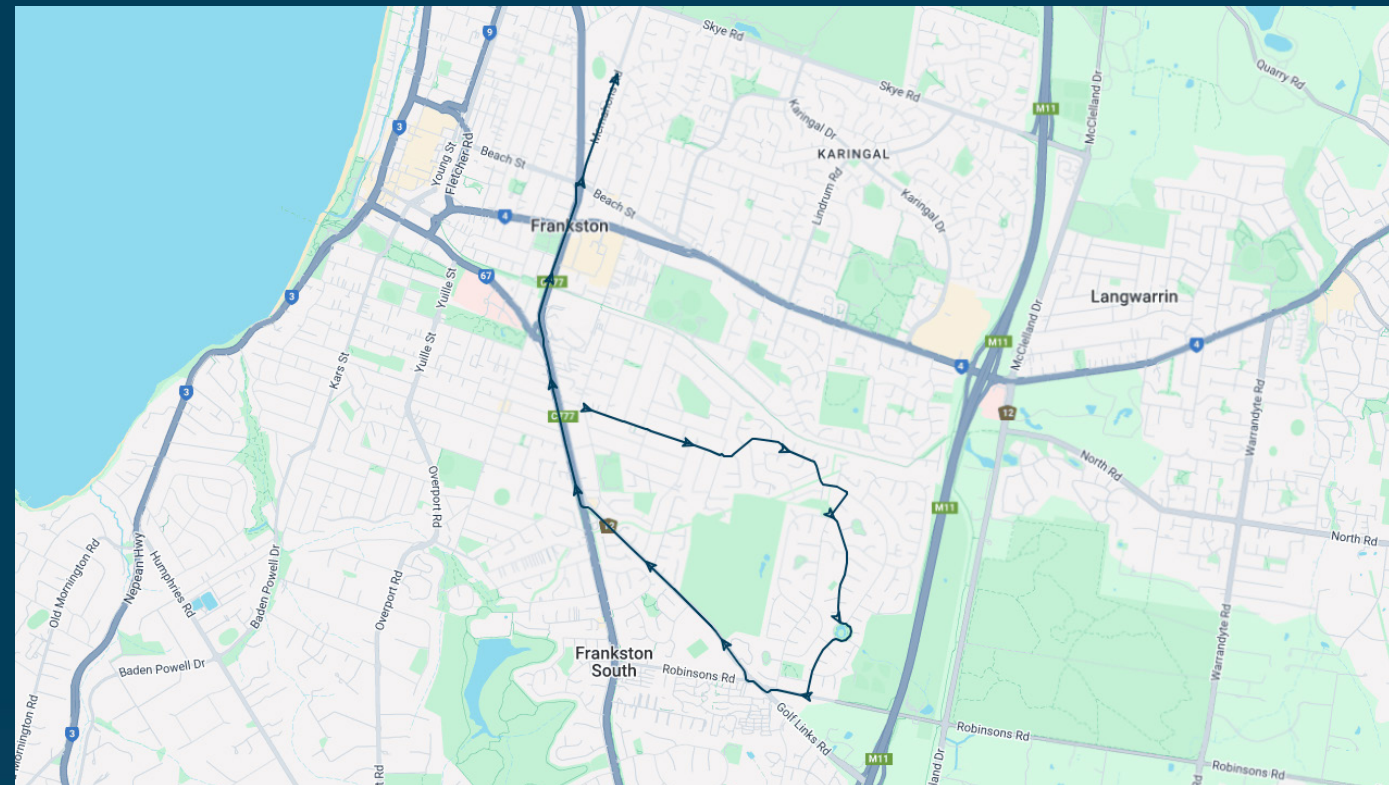

John Paul College

Route: 1322 | Morning

Stop ID	Stop Name	Time	Stop ID	Stop Name	Time
46624	Bondi Ave/Heatherhill Rd	07:39			
rohee	Roberts St/Heatherhill Rd	07:40			
schee	Screen St/Heatherhill Rd	07:40			
bahee	Ballymore Crt/Heatherhill Rd	07:41			
cahee	Callender Crt/Heatherhill Rd	07:42			
kehes	Kenmore Crt/Heatherhill Rd	07:42			
hefrs	Heatherhill Rd/Franciscan Ave	07:43			
frgas	Franciscan Ave/Gattinara Dr	07:43			
lagas	Lautrec St/Gattinara Dr	07:44			
kps	Kingsley Park Primary School/Gattinara Dr	07:44			
scgas	Shaxton Cir/Gattinara Dr	07:45			
shhes	Shrewsbury Crt/Heatherhill Rd	07:45			
iahes	Isabella Cres/Heatherhill Rd	07:46			
11035	Heatherhill Rd/Robinsons Rd	07:47			
44516	Mt Erin Secondary College	07:49			
38087	Settlers Way/Golf Links Rd	07:50			
11033	Brooklyn Ave/Golf Links Rd	07:51			
11032	Frankston-Flinders Rd/Golf Links Rd	07:53			
21700	Hastings Rd/Moorooduc Hwy	07:57			
12124	Moonah St/McMahons Rd	08:02			
12123	Barclay Ave/McMahons Rd	08:04			

Times listed are estimated times only, it is advised to arrive at your stop earlier than the listed time to avoid missing your bus.

You can also download the Ventura Tracker app to view real time bus locations of all services

John Paul College

Route: 1322 | Morning

TURN DIRECTIONS

Via Heatherhill Rd, Right Franciscan Ave, Left Gattinara Dr, Left Shaxton Cir, Left Heatherhill Rd, Right Robinsons Rd, Right Golf Links Rd, Left into Mt Erin Secondary College, Left Golf Links Rd, Right Frankston-Flinders Rd, Cont McMahons Rd, Right Beach St, Left McMahons Rd to John Paul College

To view our list of live tracked services, visit www.venturabus.com.au

Timetable Printed : 30 September 2024