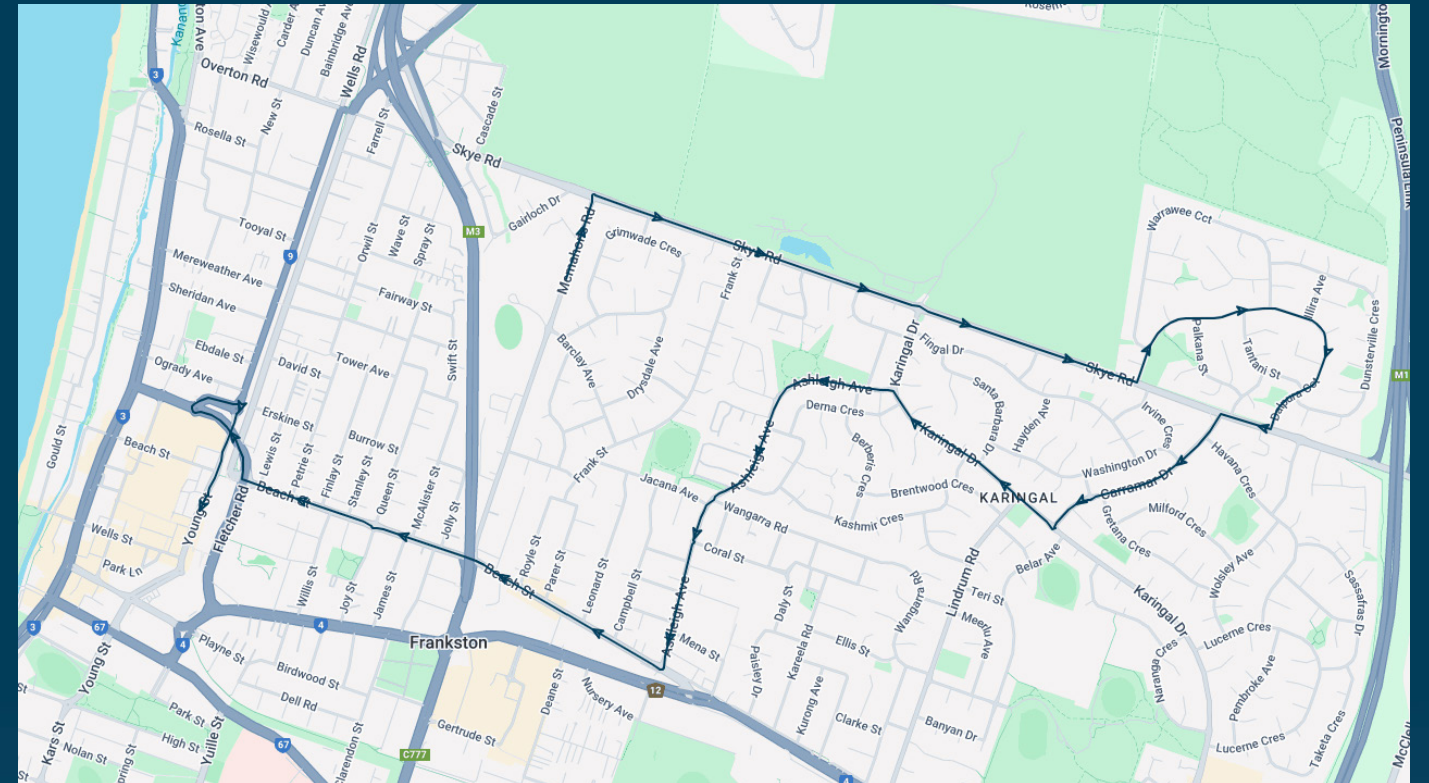

To view our list of live tracked services, visit www.venturabus.com.au

Timetable Printed : 30 September 2024

John Paul College

Route: 1323 | Afternoon

Stop ID	Stop Name	Time	Stop ID	Stop Name	Time
12122	John Paul College/McMahons Rd	15:07			
12121	Skye Rd/McMahons Rd	15:08			
12120	Panmure St/Skye Rd	15:09			
12119	Frank St/Skye Rd	15:09			
12118	Frallon Cres/Skye Rd	15:11			
12064	Karingal Bowling Club/Skye Rd	15:12			
12065	Amber Ave/Skye Rd	15:13			
11069	Warrawee Cct/Dalpura Cct	15:14			
11070	Palkana St/Dalpura Cct	15:14			
11071	Illira Ave/Dalpura Cct	15:15			
11072	Elenya Ct/Dalpura Cct	15:16			
11105	Carramar Dr/Karingal Dr	15:20			
21214	Frankston Station/Young St	15:30			

John Paul College

Route: 1323 | Afternoon

TURN DIRECTIONS

Picks up in McMahon Rd, outside the school ### Via McMahon Rd, Right Skye Rd, Left Dalpura Cct, Right Skye Rd, Left Carramar Rd, Right Karingal Dr to Carramar Dr/Karingal Dr, then runs express via Karingal Dr, Left Ashleigh Ave, Right Beach St, Right Fletcher Rd, Right Fletcher Rd Extension, Right Young St to Frankston Station

You can also download the Ventura Tracker app to view real time bus locations of all services

John Paul College

Route: 1325 | Afternoon

Stop ID	Stop Name	Time	Stop ID	Stop Name	Time
---------	-----------	------	---------	-----------	------

46565	John Paul College - Bus Loop	46565			
21214	Frankston Station/Young St	21214			

John Paul College

Route: 1325 | Afternoon

TURN DIRECTIONS

Picks up from inside the school ### Runs express via Right McMahons Rd, Right Beach St, Right Fletcher Rd, Right Fletcher Rd Extension, Right Young St to Frankston Station