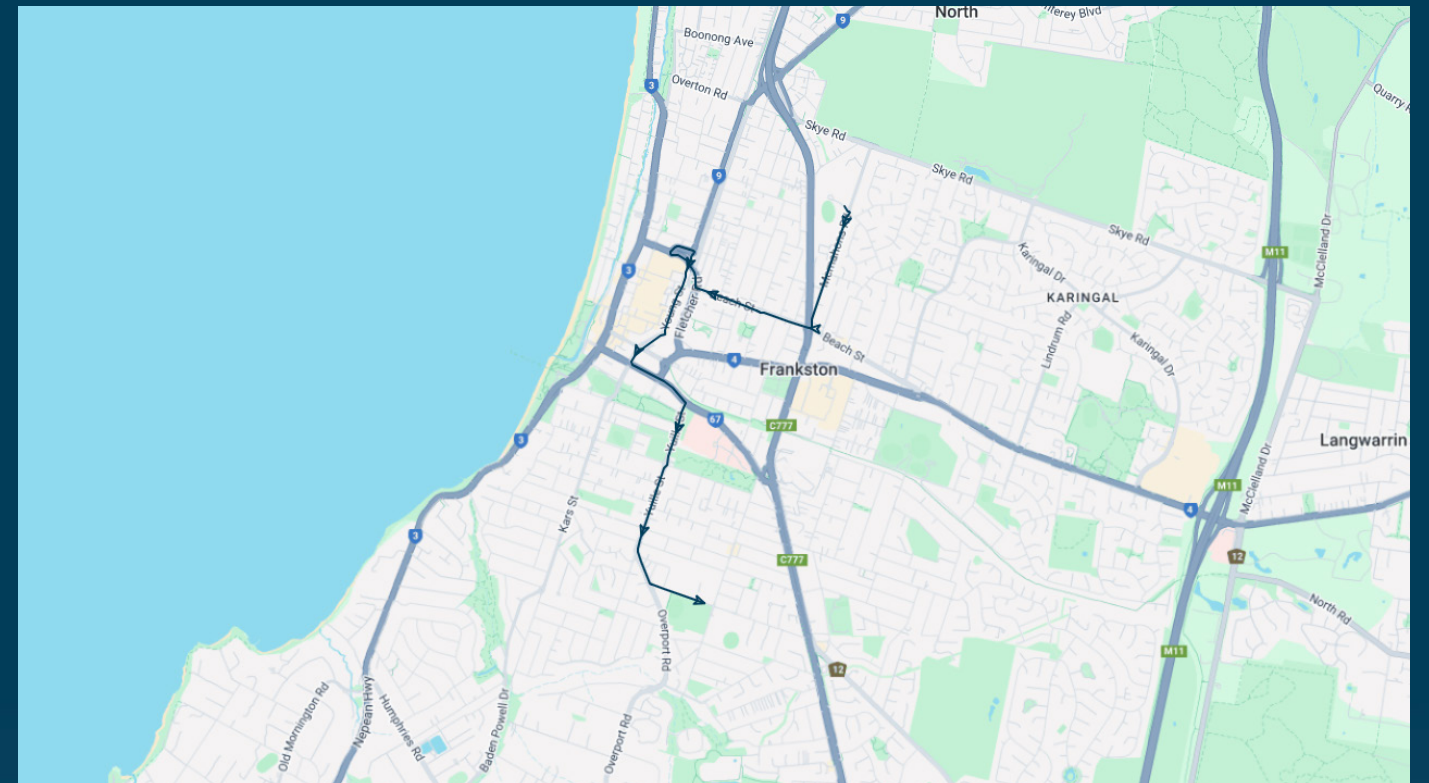

You can also download the Ventura Tracker app to view real time bus locations of all services

John Paul College

Route: 1310 | Afternoon

Stop ID	Stop Name	Time	Stop ID	Stop Name	Time
46565	John Paul College - Bus Loop	15:07			
12072	Barclay Ave/McMahons Rd	15:07			
12073	Moonah St/McMahons Rd	15:07			
40261	Beach St/McMahons Rd	15:07			
11115	James St/Beach St	15:07			
11116	Rex St/Beach St	15:07			
11117	Chisholm Institute Of TAFE/Beach St	15:07			
21214	Frankston Station/Young St	15:07			
12395	Frankston Arts Centre/Davey St	15:09			
13328	Frankston Tennis Club/Yuille St	15:12			
13329	Denbigh St/Yuille St	15:13			
13330	Frome Ave/Yuille St	15:14			
13331	Yuille St Store	15:15			
46621	Frankston High School/Towerhill Rd	15:19			

John Paul College

Route: 1310 | Afternoon

TURN DIRECTIONS

Picks up from inside the school ### Via Right McMahons Rd, Right Beach St, Right Fletcher Rd, Right Fletcher Rd extension, Right Young St, Left Davey St, Cont Hastings Rd, Right Yuille St, Left Overport Rd, Left Towerhill Rd to Frankston High School