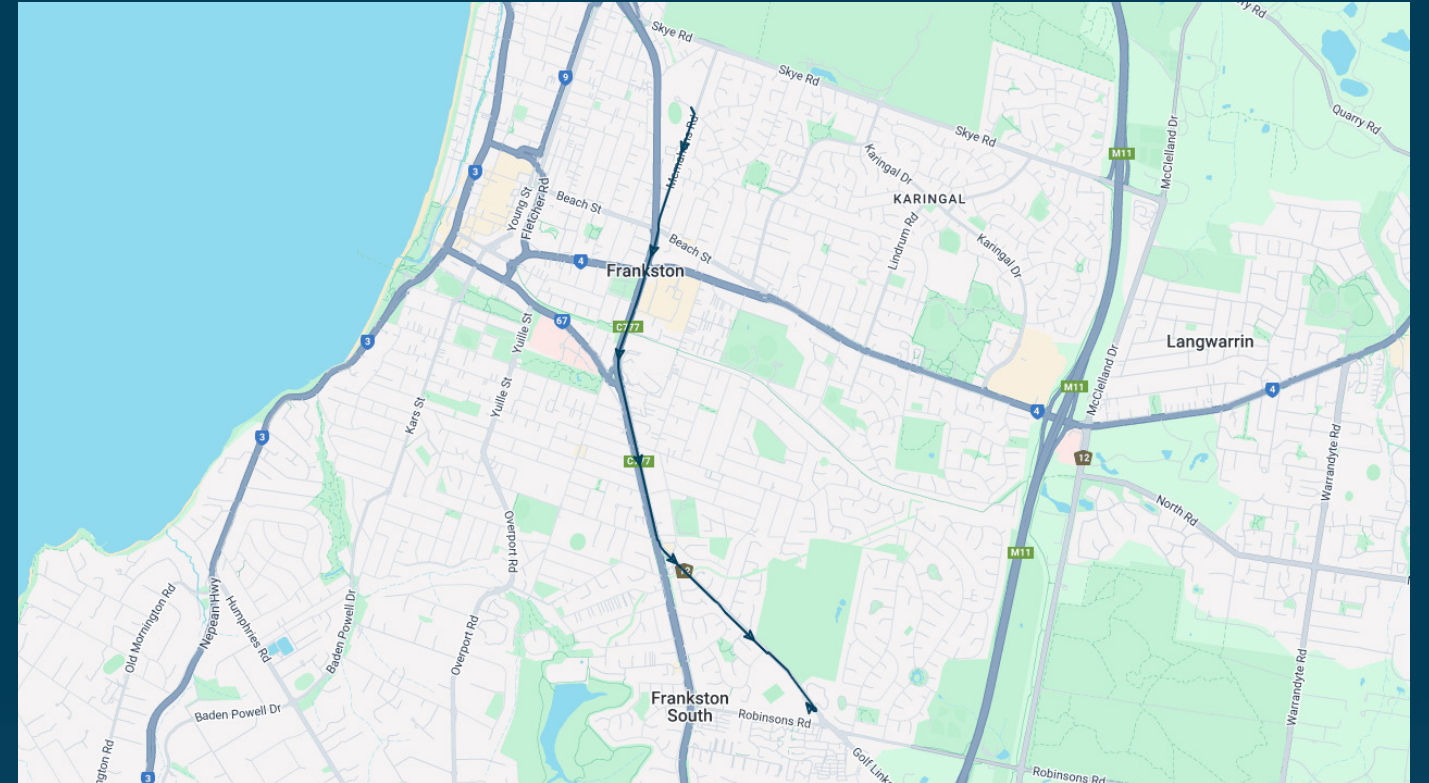

John Paul College

Route: 1314 | Afternoon

Stop ID	Stop Name	Time	Stop ID	Stop Name	Time
46565	John Paul College - Bus Loop	15:07			
12072	Barclay Ave/McMahons Rd	15:07			
12073	Moonah St/McMahons Rd	15:08			
40261	Beach St/McMahons Rd	15:08			
11132	Millard St/Moorooduc Hwy	15:11			
11129	Frankston-Flinders Rd/Golf Links Rd	15:14			
11137	McMurtry Way/Golf Links Rd	15:15			
11139	Frankston Golf Club/Golf Links Rd	15:16			
11140	Frankston Golf Club/Golf Links Rd	15:16			
44516	Mt Erin Secondary College	15:17			

Times listed are estimated times only, it is advised to arrive at your stop earlier than the listed time to avoid missing your bus.

You can also download the Ventura Tracker app to view real time bus locations of all services

John Paul College

Route: 1314 | Afternoon