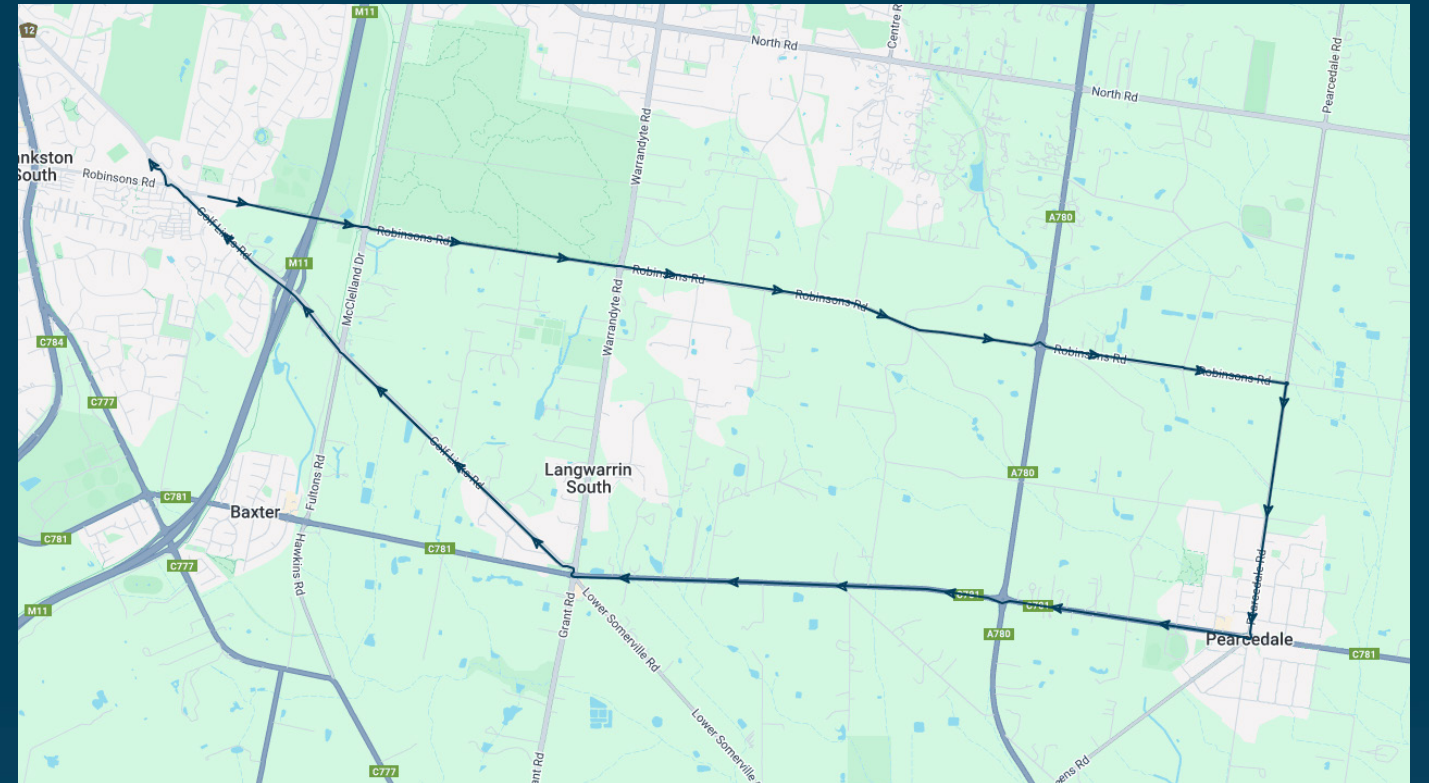

John Paul College

Route: 1306 | Morning

Stop ID	Stop Name	Time	Stop ID	Stop Name	Time
14349	Heatherhill Rd/Robinsons Rd	07:20			
11986	Barretts Rd/Robinsons Rd	07:24			
11987	Warrandyte Rd/Robinsons Rd	07:25			
11988	Gardeners Rd/Robinsons Rd	07:26			
11989	Nirvana Cl/Robinsons Rd	07:27			
11990	Donald Rd/Robinsons Rd	07:28			
11991	Victory Rd/Robinsons Rd	07:29			
21679	Western Port Hwy/Robinsons Rd	07:31			
11993	Middle Rd/Robinsons Rd	07:33			
11994	Robinsons Rd/Pearcedale Rd	07:34			
11995	Victoria Rd/Pearcedale Rd	07:36			
11996	Evans St/Pearcedale Rd	07:37			
11997	Pearcedale Village SC/Baxter-Tooradin Rd	07:39			
11998	Middle Rd/Baxter-Tooradin Rd	07:40			
11999	Western Port Hwy/Baxter-Tooradin Rd	07:42			
12000	South Boundary Rd/Baxter-Tooradin Rd	07:44			
12001	Highfield Dr/Baxter-Tooradin Rd	07:46			
12002	Warrandyte Rd/Baxter-Tooradin Rd	07:48			
44516	Mt Erin Secondary College	07:55			

John Paul College

Route: 1306 | Morning

TURN DIRECTIONS

Change at Mt Erin Secondary College for Route 1322 to John Paul College ### Via Robinsons Rd, Right Pearcedale Rd, Right Baxter-Tooradin Rd to Warrandyte Rd/Baxter-Tooradin Rd. Then runs express via Baxter-Tooradin Rd, Right Warrandyte Rd, Left Golf Links Rd, Left into Mt Erin Secondary College