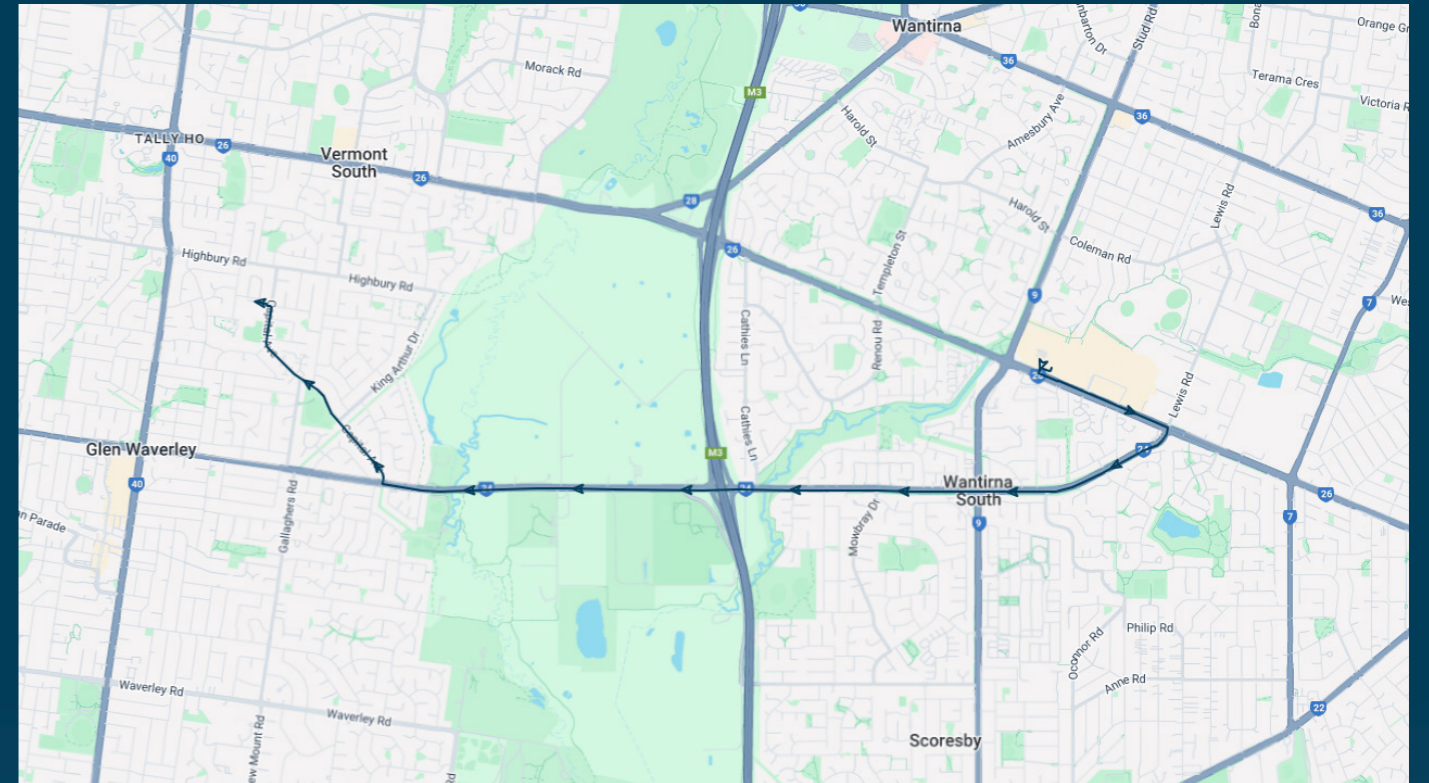

To view our list of live tracked services, visit www.venturabus.com.au
 Timetable Printed : 30 September 2024

Times listed are estimated times only, it is advised to arrive at your stop earlier than the listed time to avoid missing your bus.

You can also download the Ventura Tracker app to view real time bus locations of all services

Highvale Secondary College

Route: 1057 | Morning

Stop ID	Stop Name	Time	Stop ID	Stop Name	Time
19632	Knox City SC	07:50			
8262	Capital City Bvd/Burwood Hwy	07:51			
15405	Burwood Hwy/High Street Rd	07:52			
15406	Ravenhill Way/High Street Rd	07:53			
15407	Huntingdon Dr/High Street Rd	07:54			
15408	Wallace Rd/High Street Rd	07:55			
15410	High Street Rd	07:56			
15411	Jenola Pde/High Street Rd	07:56			
15412	Mowbray Dr/High Street Rd	07:57			
15413	Fonteyn Dr/High Street Rd	07:58			
22771	Blind Creek Lane/High Street Rd	07:59			
15830	Cathies Lane/High Street Rd	08:00			
44086	Eastlink/High Street Rd	08:00			
15828	Dandenong Valley Parklands/High Street Rd	08:02			
15827	Nortons Lane/High Street Rd	08:03			
44520	Highvale Secondary College	08:10			

Times listed are estimated times only, it is advised to arrive at your stop earlier than the listed time to avoid missing your bus.

You can also download the Ventura Tracker app to view real time bus locations of all services

Highvale Secondary College

Route: 1057 | Morning

TURN DIRECTIONS

Via Left Burwood Hwy, Right High St Rd, Right Capital Ave, Left into Highvale Secondary College

To view our list of live tracked services, visit www.venturabus.com.au
 Timetable Printed : 30 September 2024