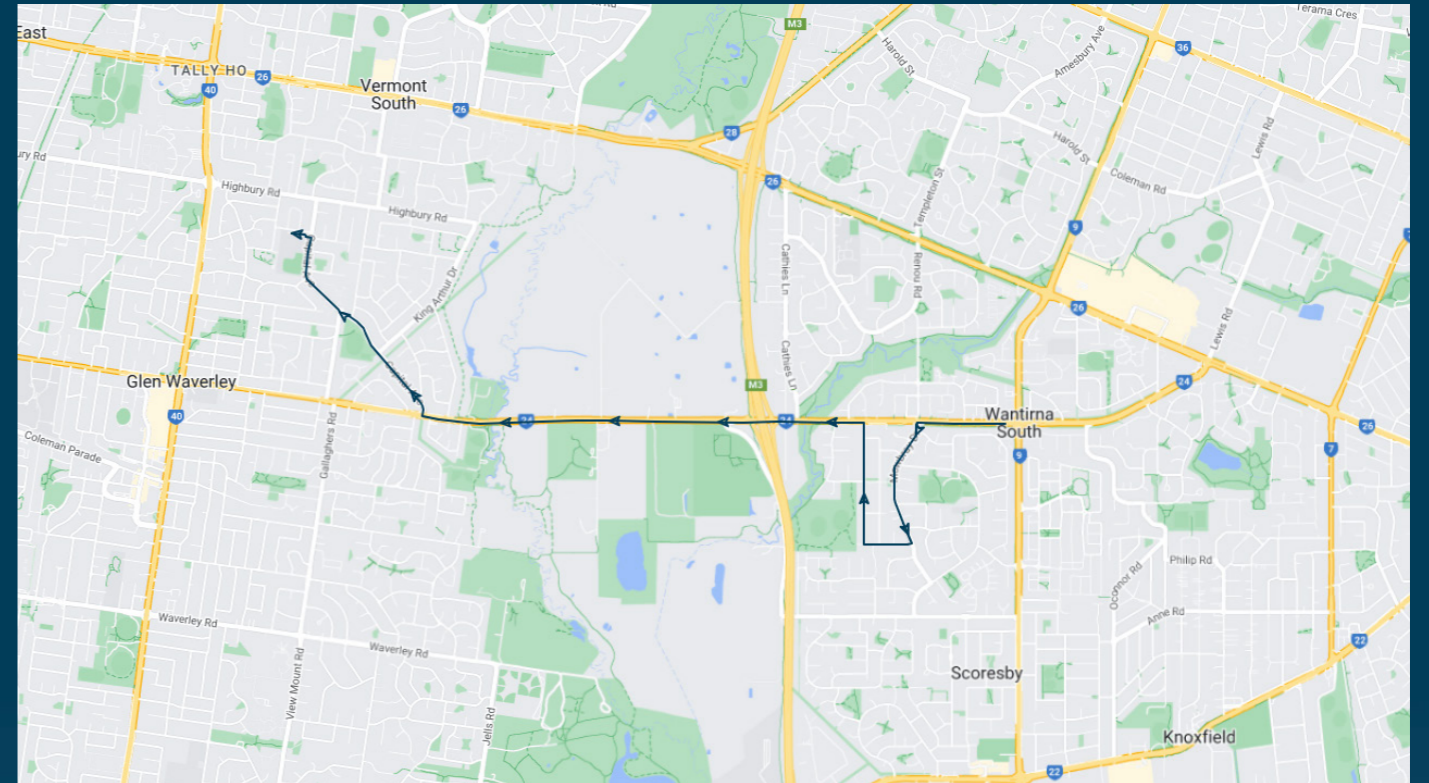

To view our list of live tracked services, visit www.venturabus.com.au
 Timetable Printed : 30 September 2024

Times listed are estimated times only, it is advised to arrive at your stop earlier than the listed time to avoid missing your bus.

You can also download the Ventura Tracker app to view real time bus locations of all services

Highvale Secondary College

Route: 1051 | Morning

Stop ID	Stop Name	Time	Stop ID	Stop Name	Time
15410	High Street Rd (after)/ Stud Rd	07:55			
15411	Jenola Pde/High Street Rd	07:56			
15412	Mowbray Dr/High Street Rd	07:56			
14715	Roycroft Ave/Mowbray Dr	07:56			
14700	Tasman Ct/Mowbray Dr	07:56			
14694	Amour Ct/Mowbray Dr	07:56			
10564	High Street Rd/Fonteyn Dr	07:57			
22771	Blind Creek Lane/High Street Rd	07:57			
15830	Cathies Lane/High Street Rd	07:58			
44086	Eastlink/High Street Rd	08:08			
15828	Dandenong Valley Parklands/High Street Rd	08:09			
15827	Nortons Lane/High Street Rd	08:09			
44520	Highvale Secondary College	08:15			

Highvale Secondary College

Route: 1051 | Morning

TURN DIRECTIONS

Via High St Rd, Left Mowbray Dr, Right Helpmann St, Right Fonteyn Dr, Left High St Rd, Right Capital Av, Left into Highvale Secondary College