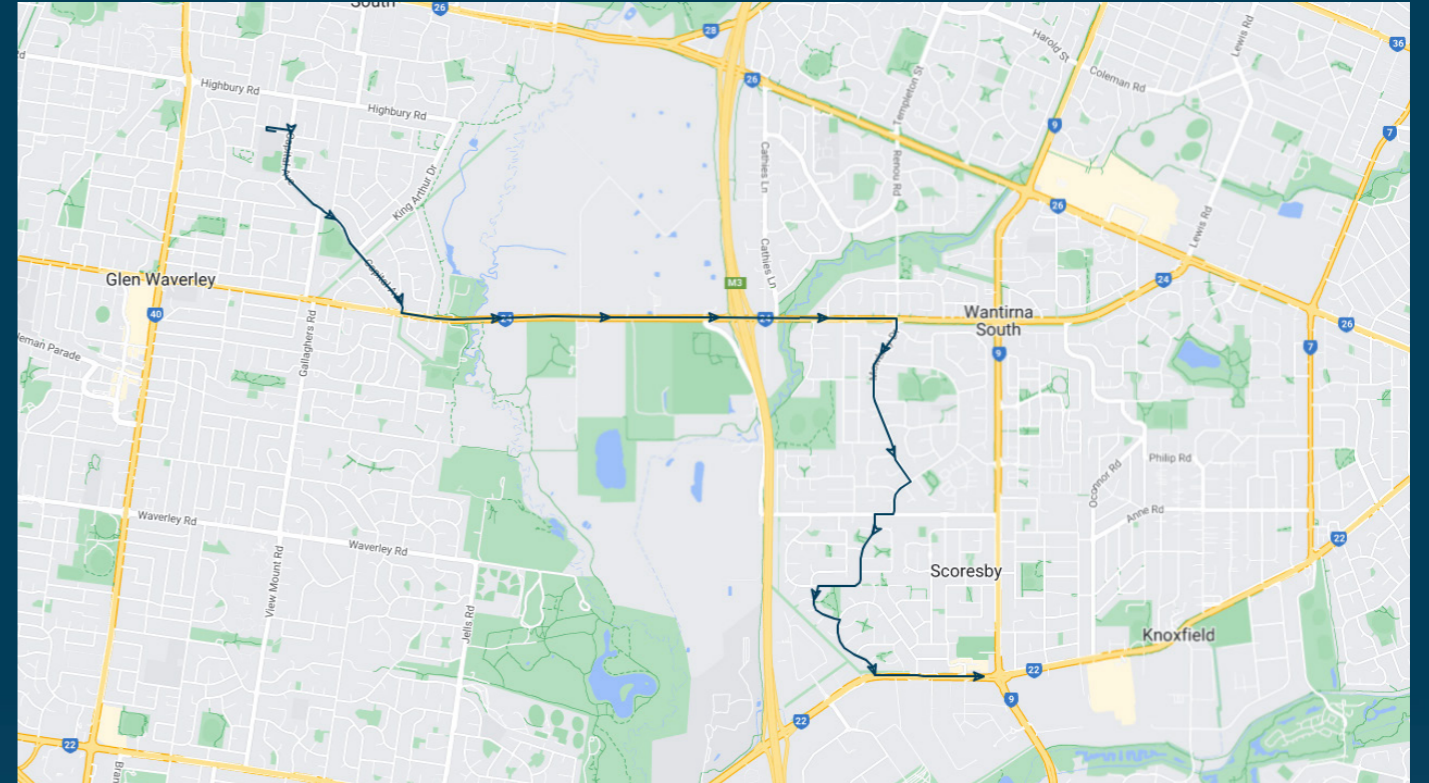

Times listed are estimated times only, it is advised to arrive at your stop earlier than the listed time to avoid missing your bus.

You can also download the Ventura Tracker app to view real time bus locations of all services

Highvale Secondary College

Route: 1036 | Afternoon

TURN DIRECTIONS

Runs express to Cathies Ln/High St Rd via Right Troy St, Right Capital Ave, Left High St Rd, Left Burwood Hwy, Right into Knox City SC

To view our list of live tracked services, visit www.venturabus.com.au
 Timetable Printed : 30 September 2024

Highvale Secondary College

Route: 1042 | Afternoon

Stop ID	Stop Name	Time	Stop ID	Stop Name	Time
44520	Highvale Secondary College	15:05			
14658	Helpmann St/Mowbray Dr	15:22			
11771	George St/Argyle Way	15:23			
16808	Goya Ct/Berrabri Dr	15:26			
11180	Boyd Ct/Taunton Cres	15:27			
11179	Redcourt Reserve/Taunton Cres	15:28			
11178	Sandyvk Ct/Borg Cres	15:28			
11177	Carol St/Borg Cres	15:29			
14426	Borg Cres/Ferntree Gully Rd	15:30			
14425	Borg Cres/Ferntree Gully Rd	15:31			
14424	Stud Rd/Ferntree Gully Rd	15:33			

Highvale Secondary College

Route: 1042 | Afternoon

TURN DIRECTIONS

Runs express to Helpmann St/Mowbray Dr via Right Troy St, Right Capital Ave, Left High St Rd, Right Mowbray Dr, Right Argyle Way, Right George St, Left Berrabri Dr, Left Taunton Cr, Right Borg Cr, Left Ferntree Gully Rd to Stud Rd