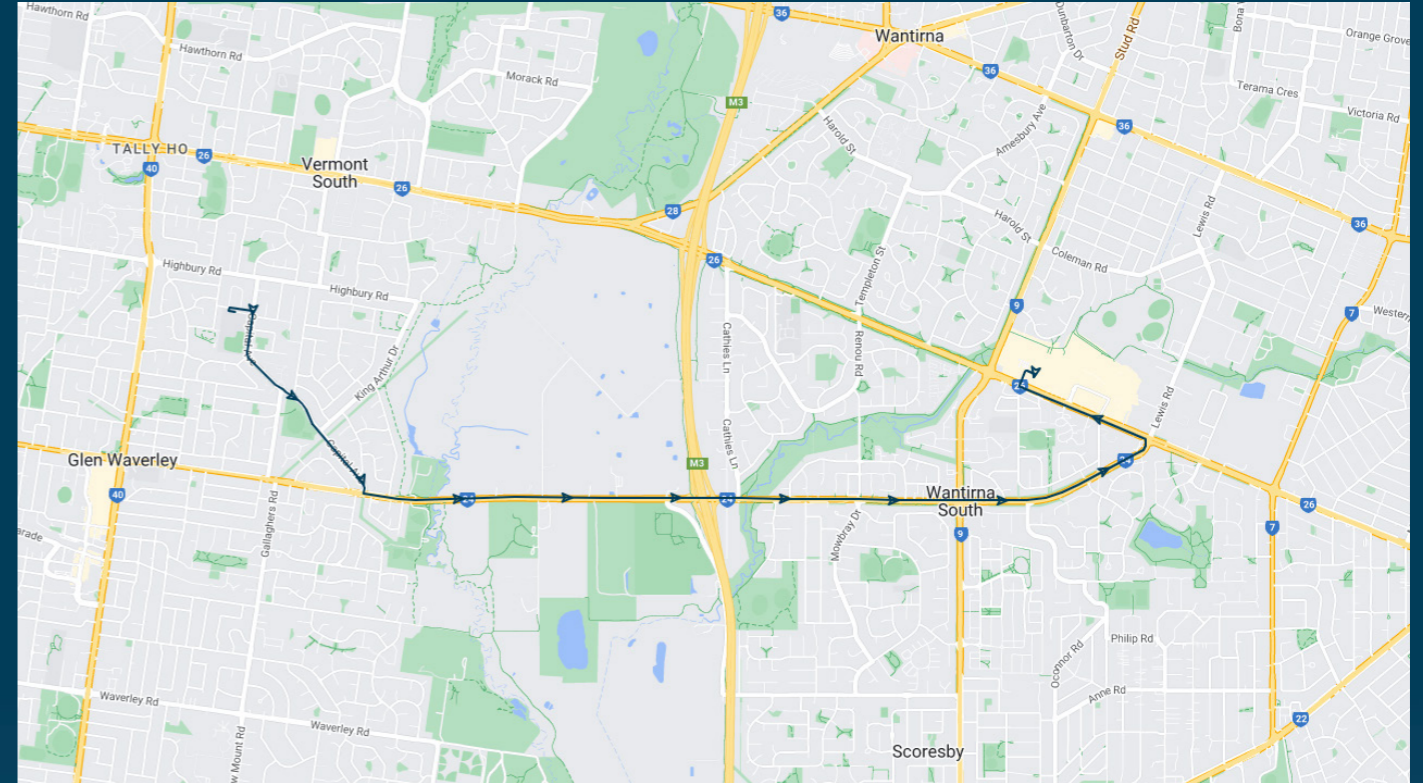

Highvale Secondary College

Route: 1036 | Afternoon

Stop ID	Stop Name	Time	Stop ID	Stop Name	Time
44520	Highvale Secondary College	15:05			
22770	Cathies Lane/High Street Rd	15:15			
15787	Blind Creek Lane/High Street Rd	15:15			
14716	Fonteyn Dr/High Street Rd	15:16			
15785	Mowbray Dr/High Street Rd	15:17			
15784	Jenola Pde/High Street Rd	15:17			
15783	Latvian Retirement Village/High Street Rd	15:18			
15782	Stud Rd/High Street Rd	15:18			
15781	Wolf St/High Street Rd	15:19			
15780	Wallace Rd/High Street Rd	15:20			
15779	Ravenhill Way/High Street Rd	15:20			
8706	High Street Rd/Burwood Hwy	15:22			
16192	Knox Retirement Village/466 Burwood Hwy	15:22			
16067	Lynne Ave/Burwood Hwy	15:23			
40358	Knox City SC	15:25			

Times listed are estimated times only, it is advised to arrive at your stop earlier than the listed time to avoid missing your bus.

You can also download the Ventura Tracker app to view real time bus locations of all services

Highvale Secondary College

Route: 1036 | Afternoon

TURN DIRECTIONS

Runs express to Cathies Ln/High St Rd via Right Troy St, Right Capital Ave, Left High St Rd, Left Burwood Hwy, Right into Knox City SC

To view our list of live tracked services, visit www.venturabus.com.au
 Timetable Printed : 30 September 2024

Highvale Secondary College

Route: 1042 | Afternoon

TURN DIRECTIONS

Runs express to Helpmann St/Mowbray Dr via Right Troy St, Right Capital Ave, Left High St Rd, Right Mowbray Dr, Right Argyle Way, Right George St, Left Berrabri Dr, Left Taunton Cr, Right Borg Cr, Left Ferntree Gully Rd to Stud Rd