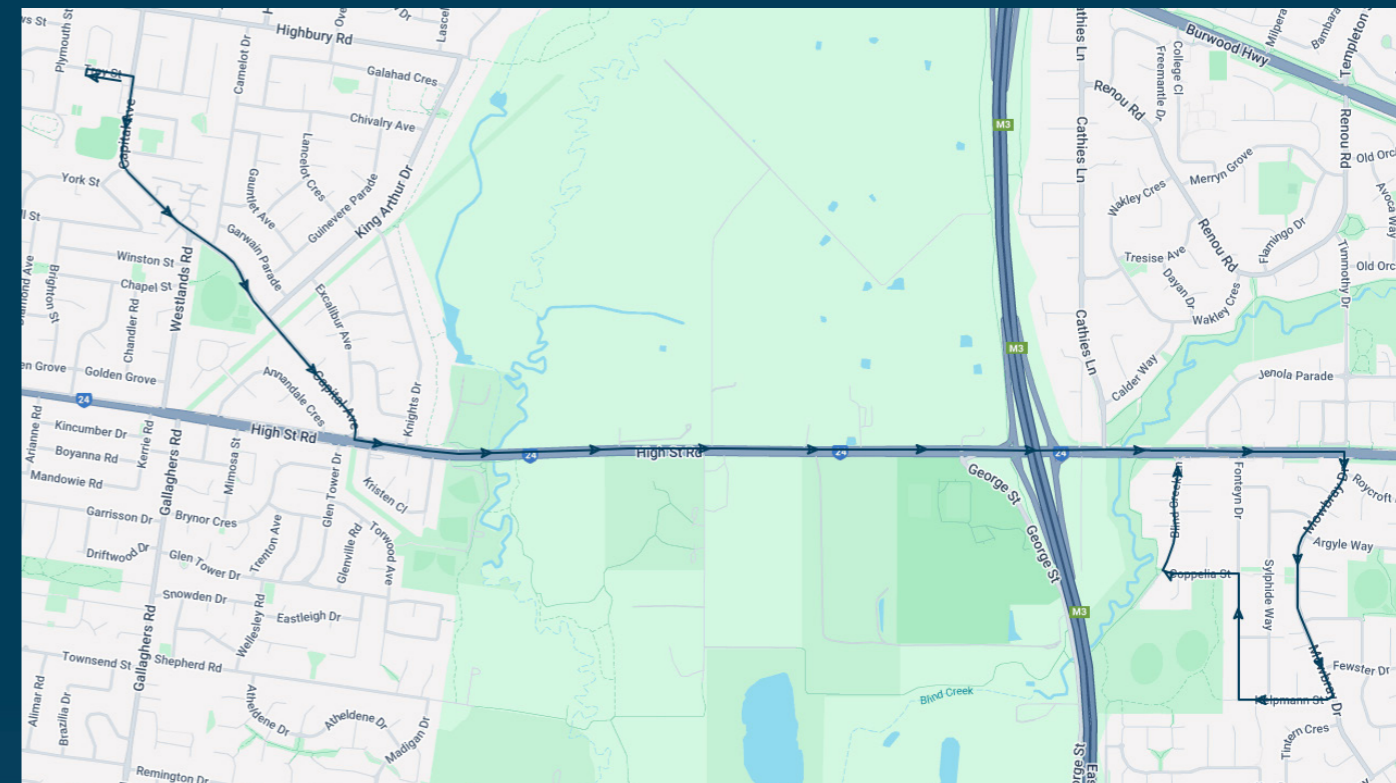

To view our list of live tracked services, visit www.venturabus.com.au
 Timetable Printed : 30 September 2024

Highvale Secondary College

Route: 1082 | Afternoon

Stop ID	Stop Name	Time	Stop ID	Stop Name	Time
44520	Highvale Secondary College	15:05			
14716	Fonteyn Dr/High Street Rd	15:13			
14715	Roycroft Ave/Mowbray Dr	15:14			
14700	Tasman Ct/Mowbray Dr	15:15			
14694	Amour Ct/Mowbray Dr	15:16			
44628	High St/Blind Creek Lane	15:19			

Highvale Secondary College

Route: 1082 | Afternoon

TURN DIRECTIONS

Runs express to Fonteyn Dr/High St Rd via Right Troy St, Right Capital Ave, Left High St Rd, Right Mowbray Dr, Right Helpmann St, Right Fonteyn Dr, Left Coppella St, Right Blind Creek Ln to High St