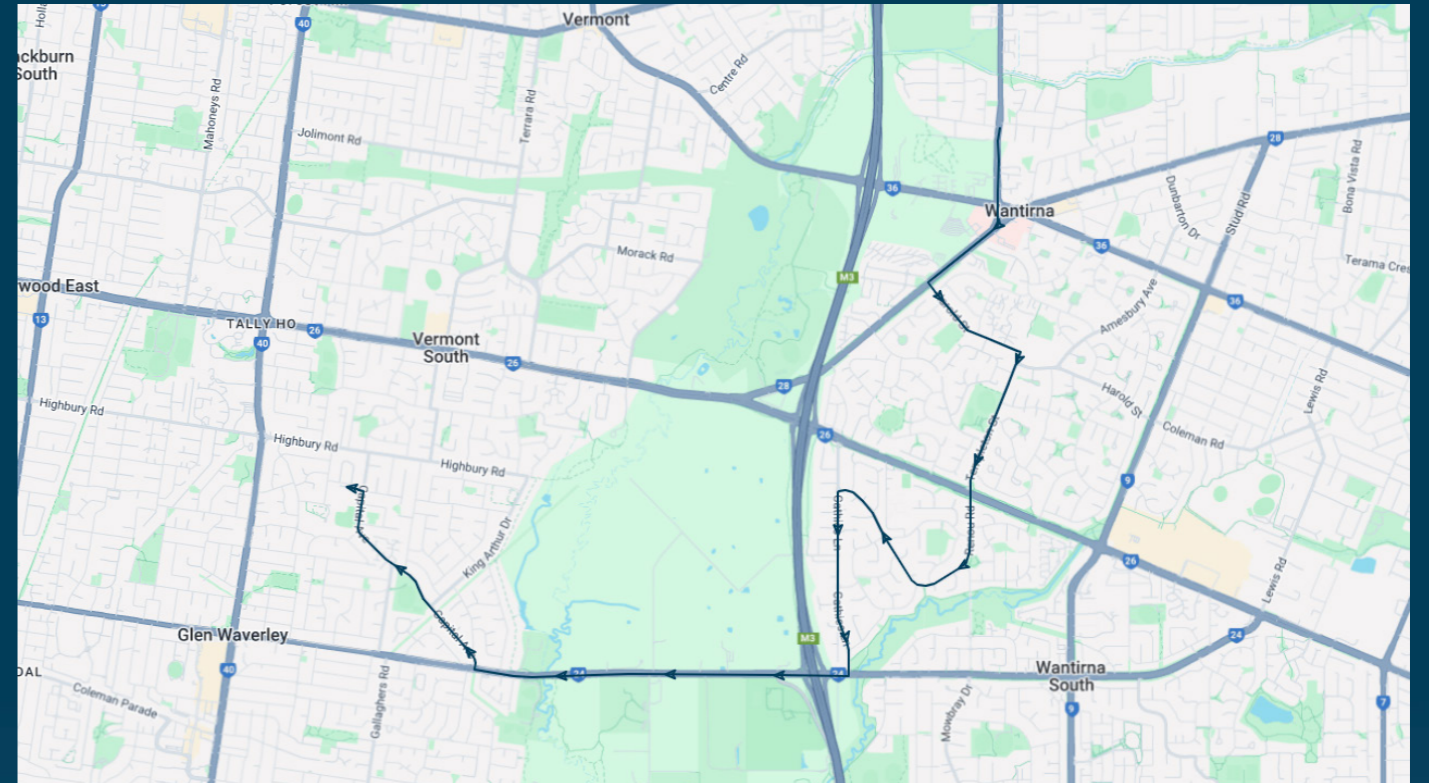

Highvale Secondary College

Route: 1084 | Morning

Stop ID	Stop Name	Time	Stop ID	Stop Name	Time
15230	Selkirk Ave/Wantirna Rd	07:45			
15229	Garrison Gr/Wantirna Rd	07:46			
16682	Boronia Rd/Wantirna Rd	07:46			
16683	Knox Private Hospital/Mountain Hwy	07:46			
16684	Harold St/Mountain Hwy	07:47			
16685	Linsley Way/Harold St	07:48			
16686	Clearview Dr/Harold St	07:49			
16687	Salford Park Ret Village/Harold St	07:50			
16689	Marlo St/Templeton St	07:50			
16690	Templeton Reserve/Templeton St	07:51			
23265	Raheen Ave/Templeton St	07:52			
15929	Miriam Ct/Cathies Lane	07:56			
15928	Alexis Ct/Cathies Lane	07:57			
15833	Sylvana St/Cathies Lane	07:58			
15832	Tandragee Ct/Cathies Lane	07:59			
15831	High Street Rd/Cathies Lane	07:59			
44520	Highvale Secondary College	08:10			

Highvale Secondary College

Route: 1084 | Morning

TURN DIRECTIONS

Via Wantirna Rd, Right Mountain Hwy, Left Harold St, Right Templeton St, Cont Renou Rd, Left Cathies La to High Street Rd. Then run express to Highvale Secondary College via Right High Street Rd and Right Capital Av to school

To view our list of live tracked services, visit www.venturabus.com.au
Timetable Printed : 30 September 2024

Times listed are estimated times only, it is advised to arrive at your stop earlier than the listed time to avoid missing your bus.

You can also download the Ventura Tracker app to view real time bus locations of all services