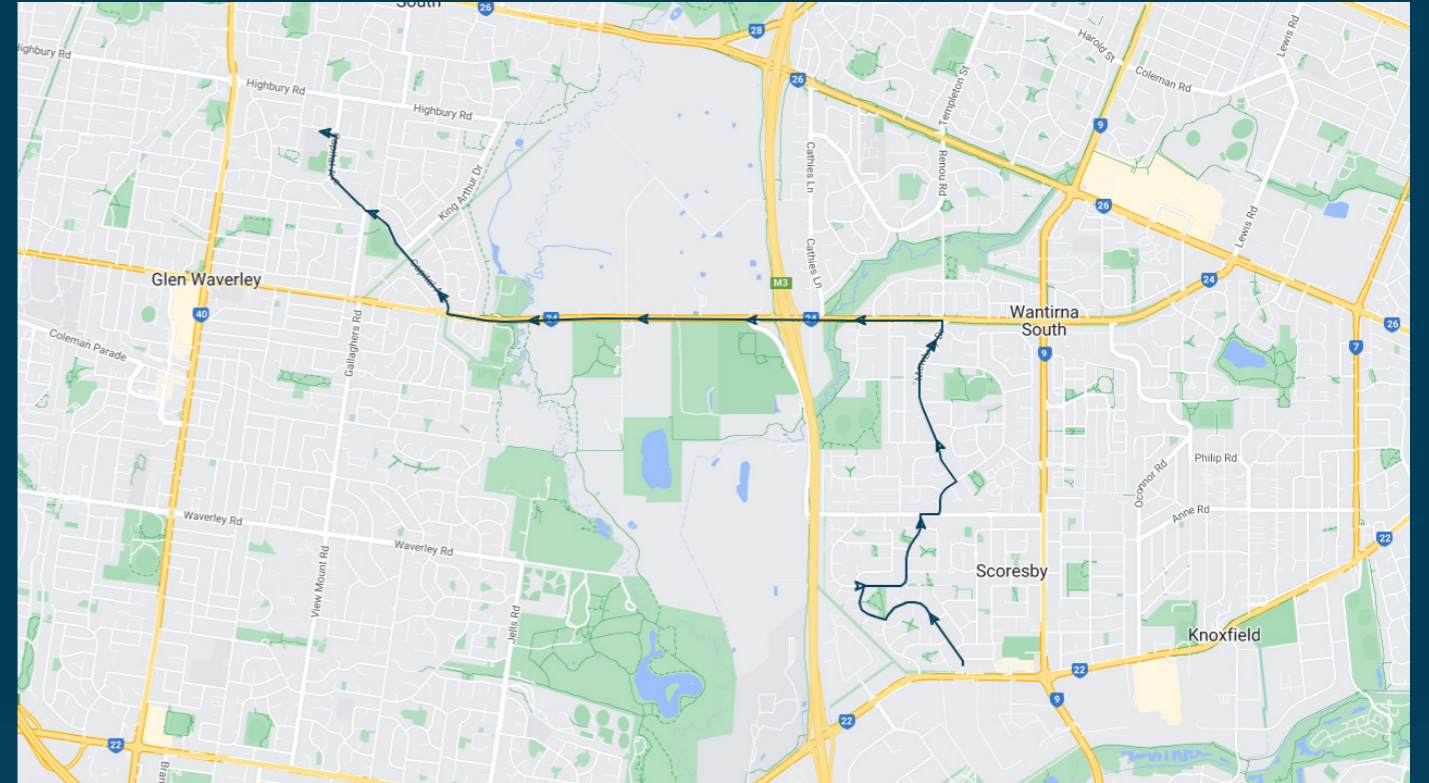

To view our list of live tracked services, visit www.venturabus.com.au
 Timetable Printed : 30 September 2024

Times listed are estimated times only, it is advised to arrive at your stop earlier than the listed time to avoid missing your bus.

You can also download the Ventura Tracker app to view real time bus locations of all services

Highvale Secondary College

Route: 1050 | Morning

Stop ID	Stop Name	Time	Stop ID	Stop Name	Time
40168	Ferntree Gully Rd/Borg Cres	07:40			
16802	Beverley St/Borg Cres	07:40			
16803	Hilary St/Borg Cres	07:41			
16804	Rubens Ct/Borg Cres	07:42			
16805	Redcourt Reserve/Taunton Cres	07:43			
16806	Boyd Ct/Taunton Cres	07:44			
16807	Taunton Cres/Berrabri Dr	07:45			
16808	Goya Ct/Berrabri Dr	07:45			
16809	Julian Ave/Berrabri Dr	07:46			
16810	George St/Berrabri Dr	07:47			
16811	George St/Argyle Way	07:48			
16815	Helpmann St/Mowbray Dr	07:50			
16816	Loxton Ave/Mowbray Dr	07:51			
16817	Tasman Cl/Mowbray Dr	07:52			
16818	Rowena Rise/Mowbray Dr	07:54			
15413	Fonteyn Dr/High Street Rd	07:55			
44520	Highvale Secondary College	08:15			

Highvale Secondary College

Route: 1050 | Morning

TURN DIRECTIONS

Via Borg Cres, Right Taunton Cres, Right Berrabri Dr, Right George St, Left Argyle Way, Left Mowbray Dr, Left High St Rd, Right Capital Ave to Fonteyn Dr/High St Rd. Then runs express to Highvale Secondary Col via High St Rd, Right Capital Ave, Left into Highvale Secondary College