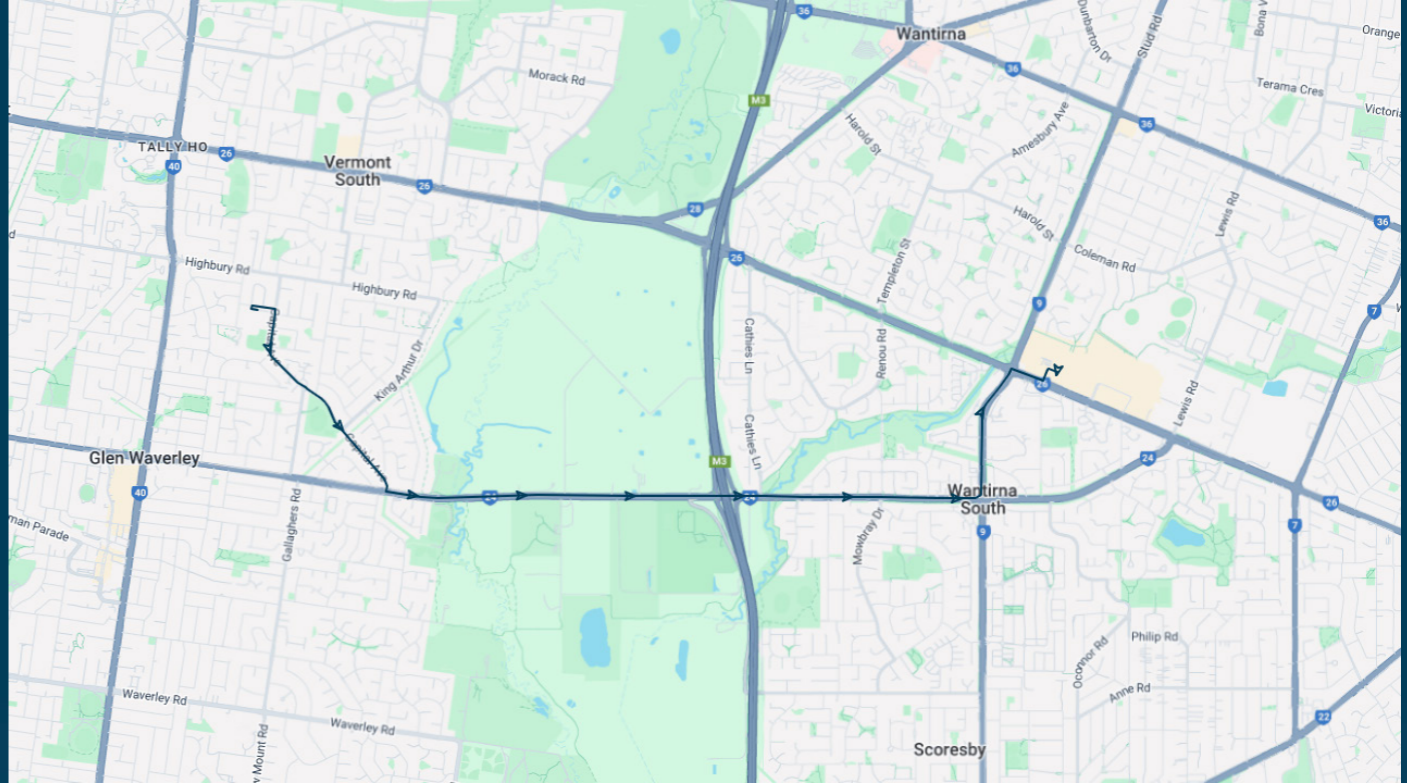

To view our list of live tracked services, visit www.venturabus.com.au
 Timetable Printed : 30 September 2024

Times listed are estimated times only, it is advised to arrive at your stop earlier than the listed time to avoid missing your bus.

You can also download the Ventura Tracker app to view real time bus locations of all services

Highvale Secondary College

Route: 1089 | Afternoon

Stop ID	Stop Name	Time	Stop ID	Stop Name	Time
---------	-----------	------	---------	-----------	------

44520	Highvale Secondary College	15:05			
15785	Mowbray Dr/High Street Rd	15:14			
40358	Knox City SC	15:20			

Highvale Secondary College

Route: 1089 | Afternoon

TURN DIRECTIONS

Runs express via Right Troy St, Right Capital Ave, Left High St Rd to Mowbray Dr/High St Rd. Then runs express via High St Rd, Left Stud Rd, Right Burwood Hwy, Left into Knox City SC

You can also download the Ventura Tracker app to view real time bus locations of all services