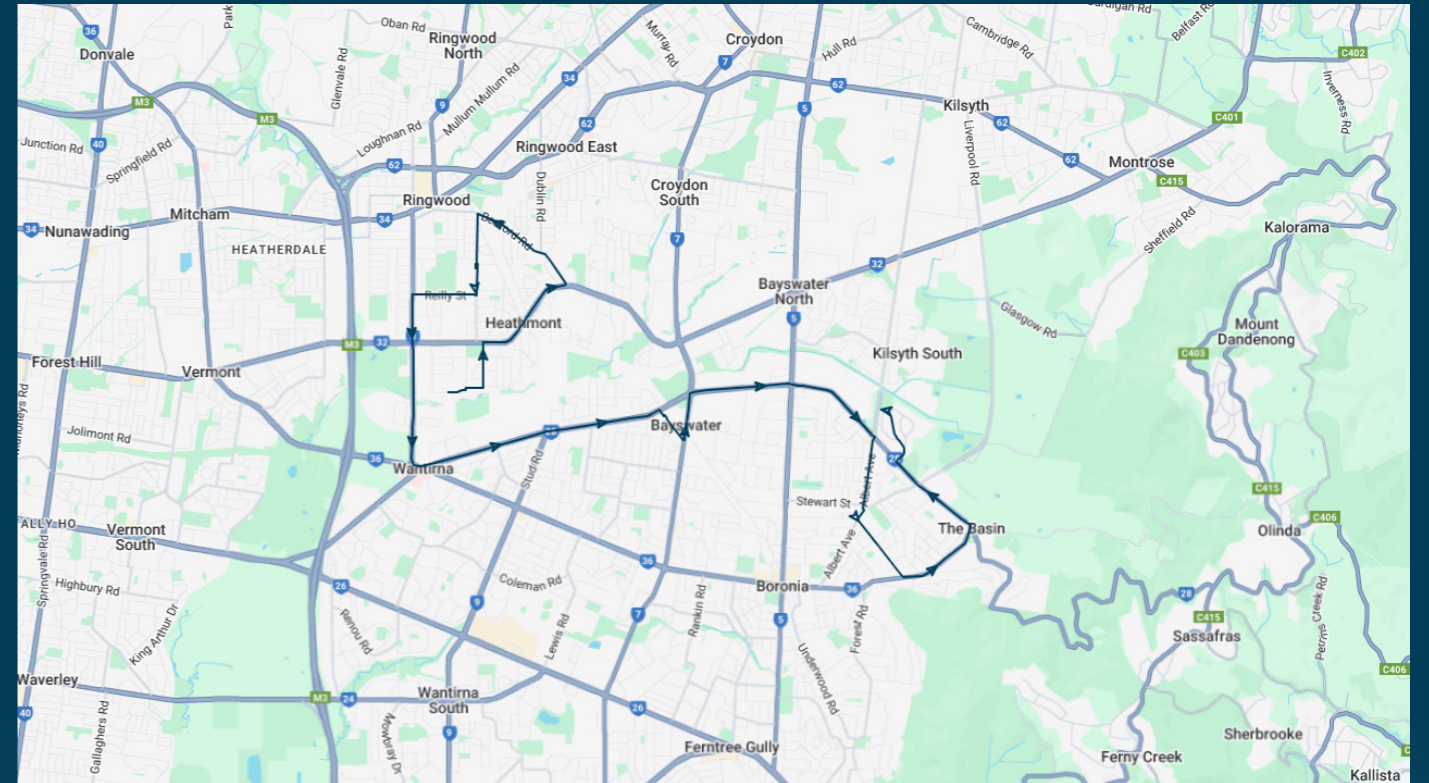

Times listed are estimated times only, it is advised to arrive at your stop earlier than the listed time to avoid missing your bus.

You can also download the Ventura Tracker app to view real time bus locations of all services

Heathmont College

Route: 2613 | Afternoon

TURN DIRECTIONS

Via Waters Gr, Left Waterloo St, Right Dirkala Ave, Left Sunset Dr, Right Canterbury Rd, Left Bedford Rd, Left Great Ryrie St, Right into Aquinas College, Right Great Ryrie St, Right Reilly St, Left Wantirna Rd, Right Boronia Rd, Left Mountain Hwy, Right Station St, Left into Bayswater Station, Left Station St, Left Scoresby Rd, Right Mountain Hwy, Right Albert Ave, Left Mount View Rd, Left Forest Rd, Left Mountain Hwy, Right Beresford Dr to Colchester Rd