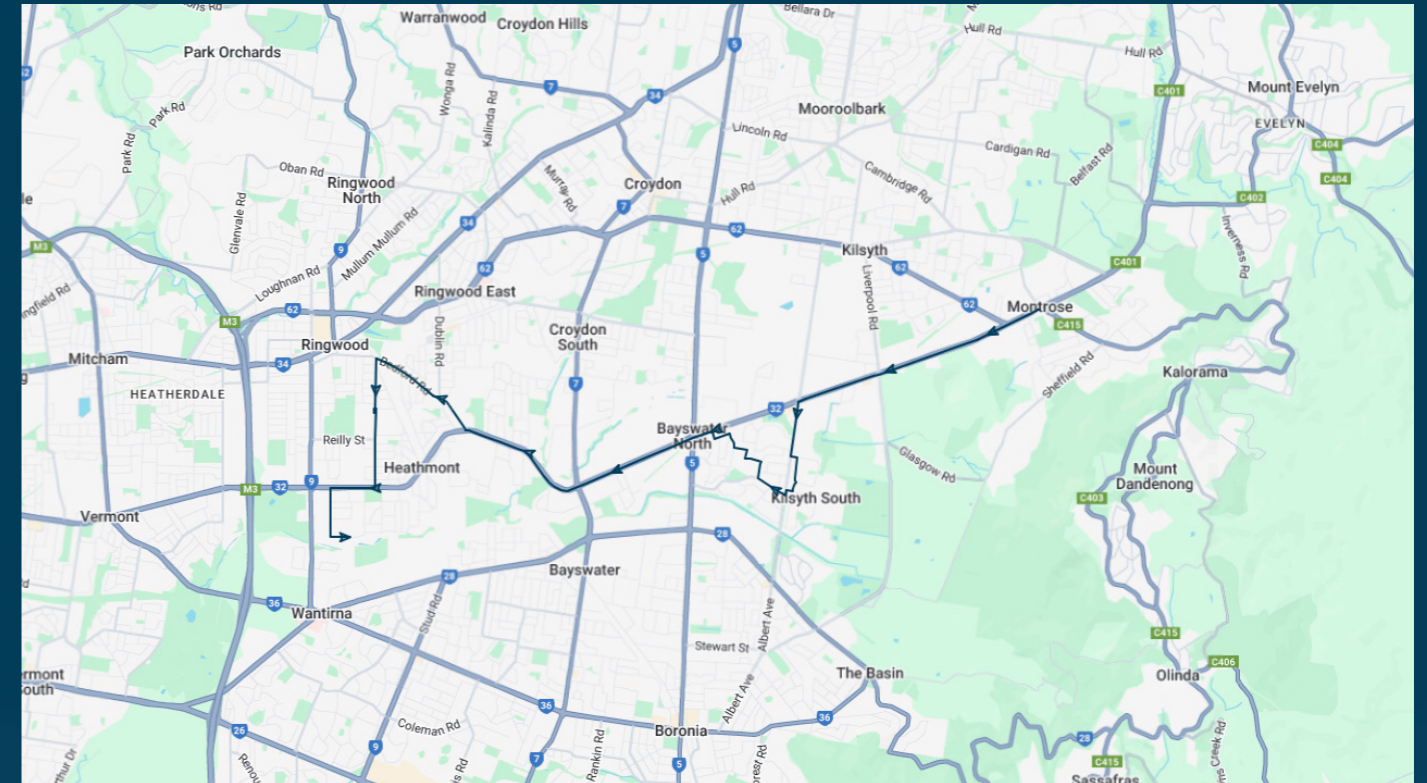

Times listed are estimated times only, it is advised to arrive at your stop earlier than the listed time to avoid missing your bus.

You can also download the Ventura Tracker app to view real time bus locations of all services

Heathmont College

Route: 2559 | Morning

TURN DIRECTIONS

Via Mt Dandenong Rd, Cont Canterbury Rd, Left Colchester Rd, Left Chandra Ave, Right Chamberlain Dr, Right Collier Rd, Left Colchester Rd, Right Allambanan Dr, Right Sherman Dr, Left Colbury Rd, Right Stuart St, Right Blandford Cres, Left Winchester Dr, Right Galloway Gr, Left Canterbury Rd, Right Bedford Rd, Left Great Ryrie St, Right into Aquinas College, Right Great Ryrie St, Left Canterbury Rd, Left Marlborough Rd, Left Waters Gr to Heathmont College

To view our list of live tracked services, visit www.venturabus.com.au

Timetable Printed : 30 September 2024