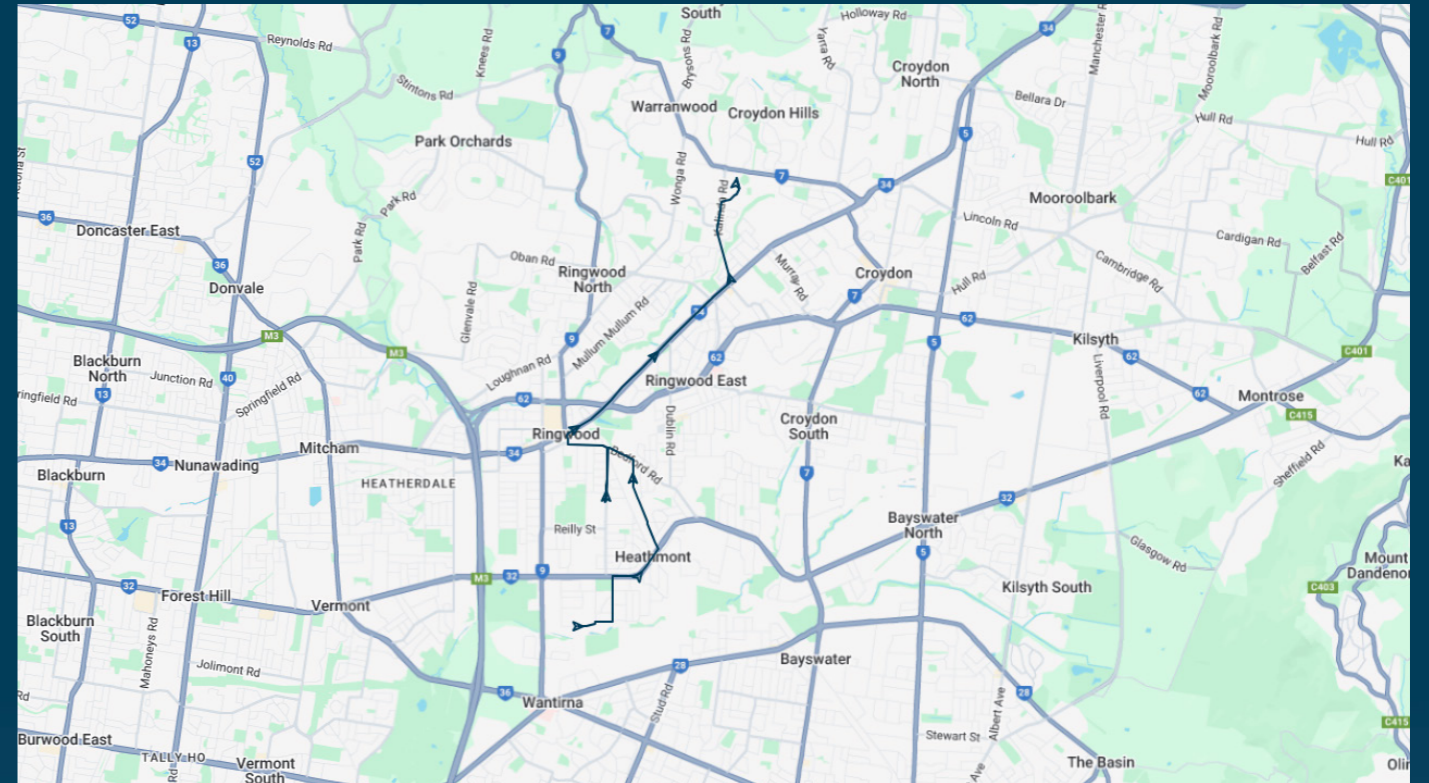

Heathmont College

Route: 2608 | Afternoon

Stop ID	Stop Name	Time	Stop ID	Stop Name	Time
44528	Heathmont College/Waters Gr	15:15			
12797	Balfour Ave/Canterbury Rd	15:18			
12796	Heathmont Station/Canterbury Rd	15:19			
46593	Heathmont Station/Campbell St	15:20			
8730	Lena Gr/Bedford Rd	15:25			
12804	Best St/Great Ryrie St	15:26			
12803	Allen St/Great Ryrie St	15:27			
12802	Emerald St/Great Ryrie St	15:28			
8282	Aquinas College	15:30			
12860	Pearwood St/Great Ryrie St	15:30			
12861	Allen St/Great Ryrie St	15:32			
12862	Best St/Great Ryrie St	15:33			
8729	Ford St/Bedford Rd	15:34			
8728	Wilana St/Bedford Rd	15:35			
10168	Larissa Ave/Maroondah Hwy	15:39			
10169	Oliver St/Maroondah Hwy	15:41			
10170	Rupert St/Maroondah Hwy	15:42			
10171	Leonard St/Maroondah Hwy	15:43			
10172	Mines Rd/Maroondah Hwy	15:45			
10173	Dublin Rd/Maroondah Hwy	15:46			
10174	Everard Rd/Maroondah Hwy	15:47			
10175	463 Maroondah Hwy	15:48			
10176	Oban Rd/Maroondah Hwy	15:50			
8492	Burnt Bridge SC/Maroondah Hwy	15:52			
8493	Grayling Cres/Kalinda Rd	15:52			
8494	23 Kalinda Rd	15:53			
8495	Highland Bvd/Kalinda Rd	15:54			
44593	Yarra Valley Grammar School	15:57			

Times listed are estimated times only, it is advised to arrive at your stop earlier than the listed time to avoid missing your bus.

You can also download the Ventura Tracker app to view real time bus locations of all services

Heathmont College

Route: 2608 | Afternoon

TURN DIRECTIONS

Via Waters Gr, Left Waterloo St, Right Dirkala Ave, Left Sunset Dr, Right Canterbury Rd, Left Campbell St, Left Bedford Rd, Left Great Ryrie St, Right into Aquinas College, Left Great Ryrie St, Left Bedford Rd, Right Warrandyte Rd, Right Maroondah Hwy, Left Kalinda Rd, Right into Yarra Valley Grammar School

To view our list of live tracked services, visit www.venturabus.com.au

Timetable Printed : 30 September 2024