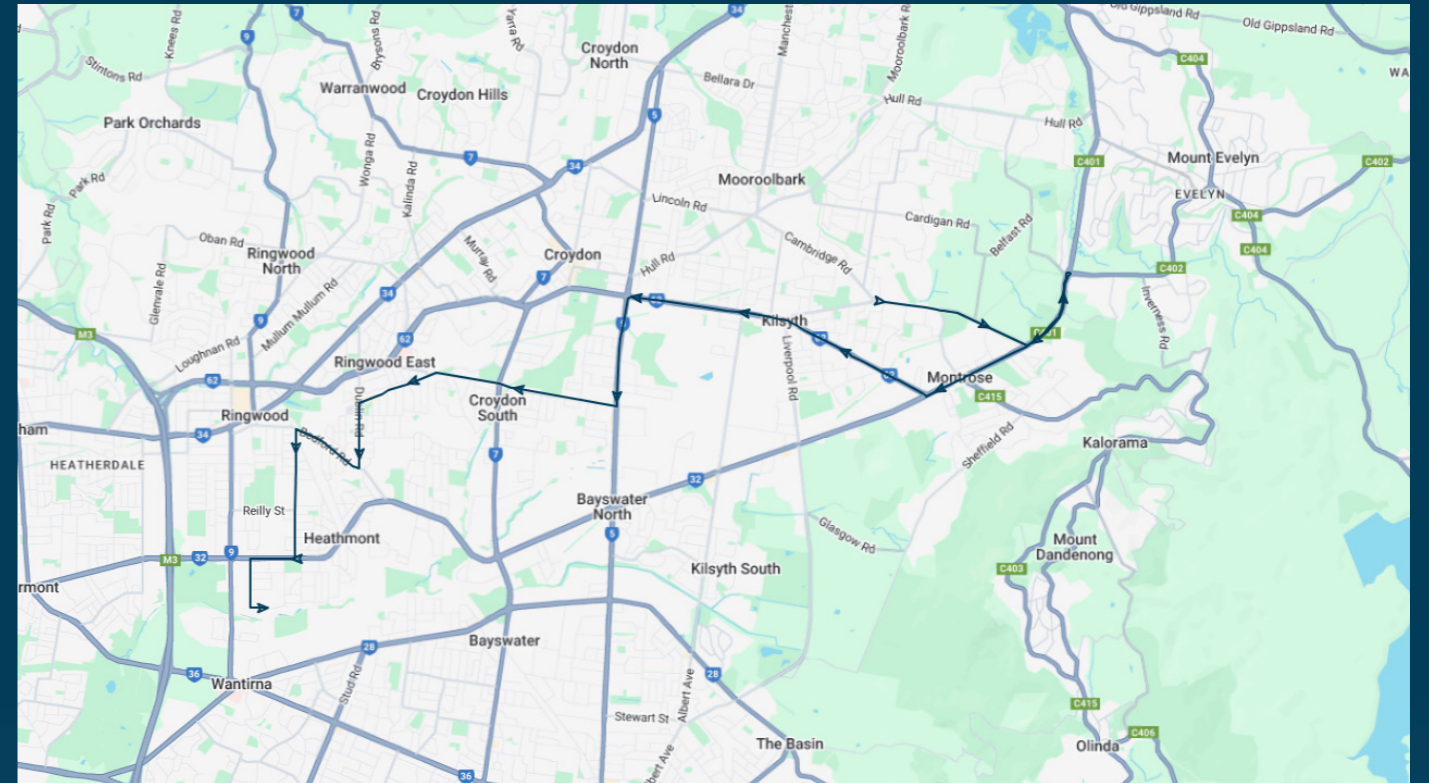

Times listed are estimated times only, it is advised to arrive at your stop earlier than the listed time to avoid missing your bus.

You can also download the Ventura Tracker app to view real time bus locations of all services

Heathmont College

Route: 3431 | Morning

TURN DIRECTIONS

Via Cambridge Rd, Left Swansea Rd, u-turn at York Rd roundabout, Cont Mt Dandenong Rd, Veer Right Mt Dandenong Rd, Left Dorset Rd, Right Eastfield Rd, Cont Railway Ave, Left Dublin Rd, Right Bedford Rd, Left Great Ryrie St, Right Canterbury Rd, Left Marlborough Rd, Left Waters Gr to Heathmont College

To view our list of live tracked services, visit www.venturabus.com.au

Timetable Printed : 30 September 2024