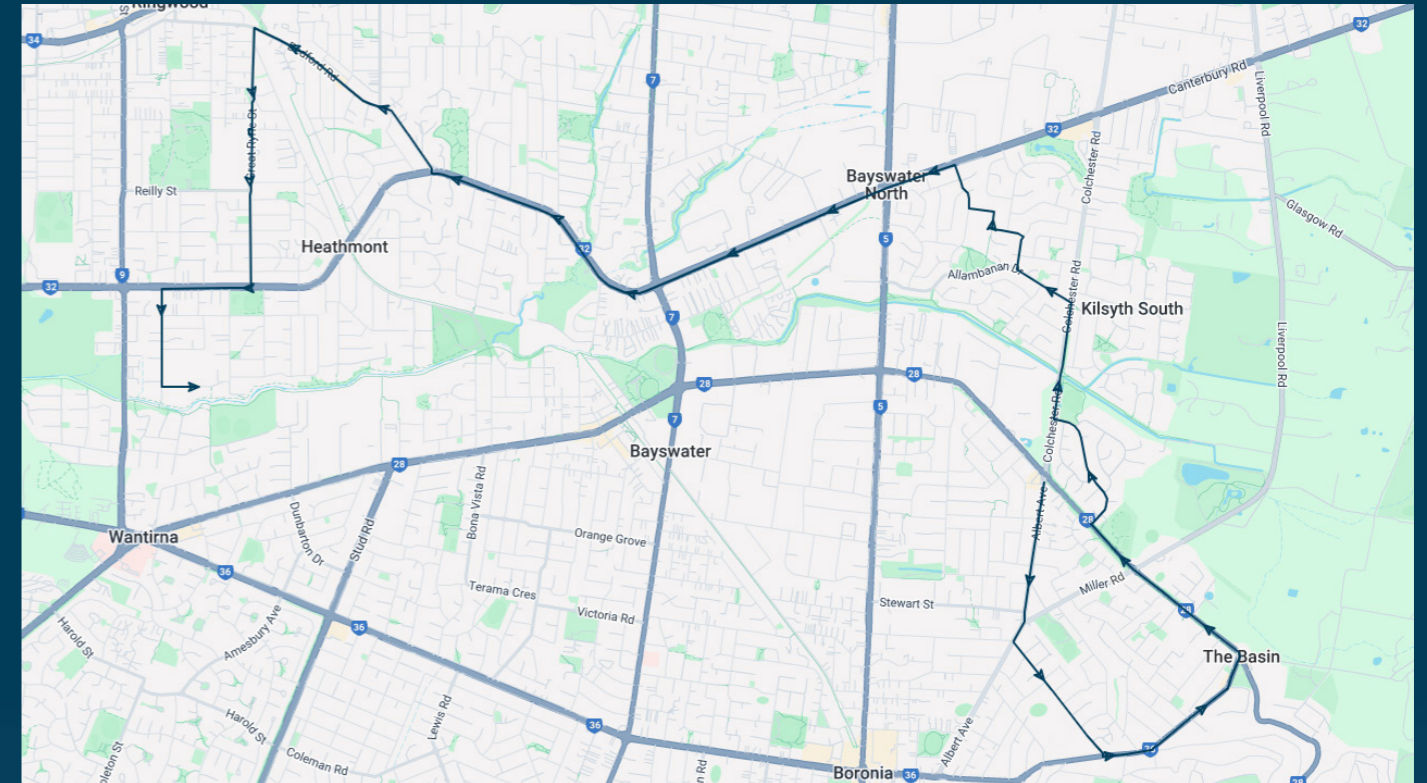

Times listed are estimated times only, it is advised to arrive at your stop earlier than the listed time to avoid missing your bus.

You can also download the Ventura Tracker app to view real time bus locations of all services

Heathmont College

Route: 2575 | Morning

TURN DIRECTIONS

Via Albert Ave, Left Mount View Rd, Left Forest Rd, Left Mountain Hwy, Right Beresford Dr, Right Colchester Rd, Left Allambanan Dr, Right Sherman Dr, Left Colbury Rd, Right Stuart St, Right Blandford Cres, Left Canterbury Rd, Right Bedford Rd, Left Great Ryrie St, Right into Aquinas College, Right Great Ryrie St, Right Canterbury Rd, Left Marlborough Rd, Left Waters Gr to Heathmont College

To view our list of live tracked services, visit www.venturabus.com.au

Timetable Printed : 30 September 2024