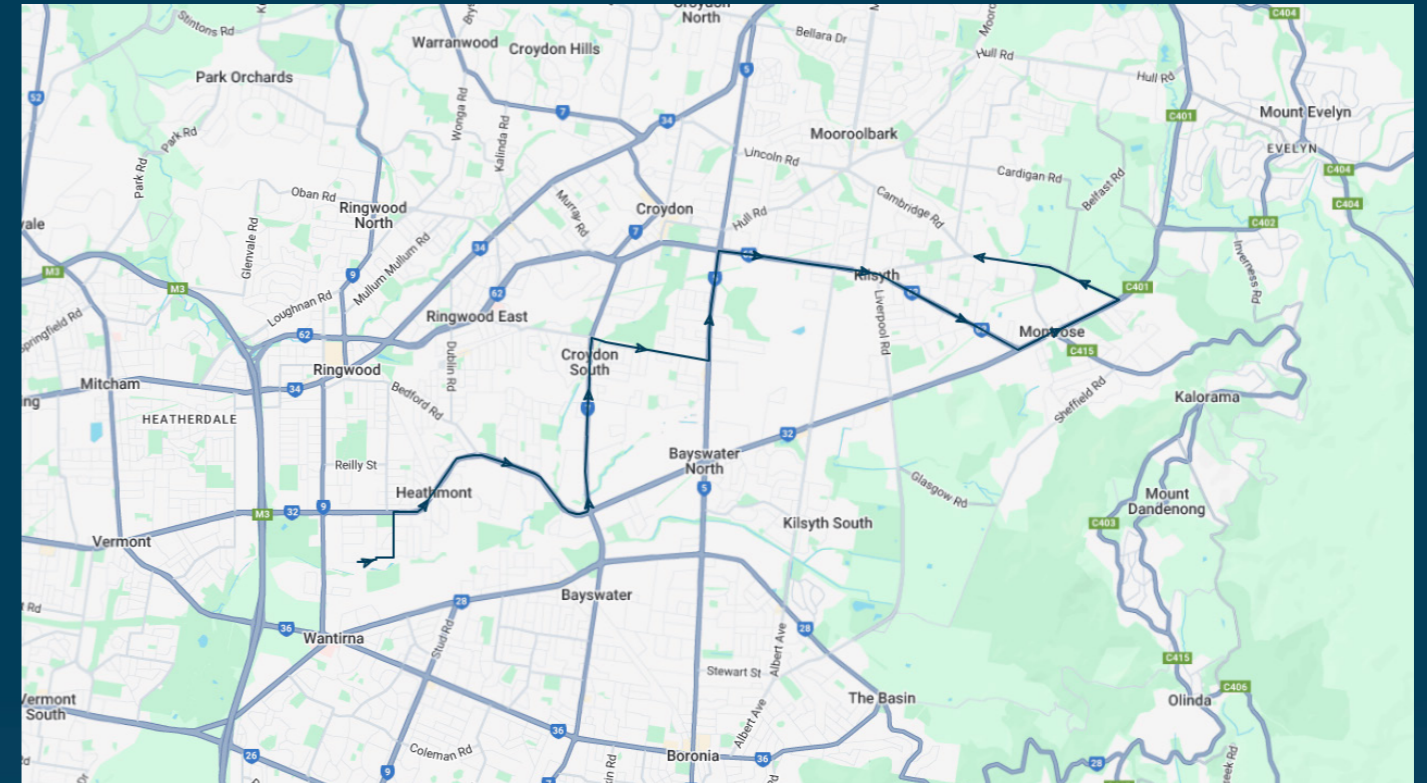

Times listed are estimated times only, it is advised to arrive at your stop earlier than the listed time to avoid missing your bus.

You can also download the Ventura Tracker app to view real time bus locations of all services

Heathmont College

Route: 3434 | Afternoon

TURN DIRECTIONS

Via Waters Gr, Left Waterloo St, Right Dirkala Ave, Left Sunset Dr, Right Canterbury Rd, Left Bayswater Rd, Right Eastfield Rd, Left Dorset Rd, Right Mt Dandenong Rd, Veer Left Mt Dandenong Rd, Cont Leith Rd, Cont Swansea Rd, Left Cambridge Rd to Alpine Way

To view our list of live tracked services, visit www.venturabus.com.au
Timetable Printed : 30 September 2024