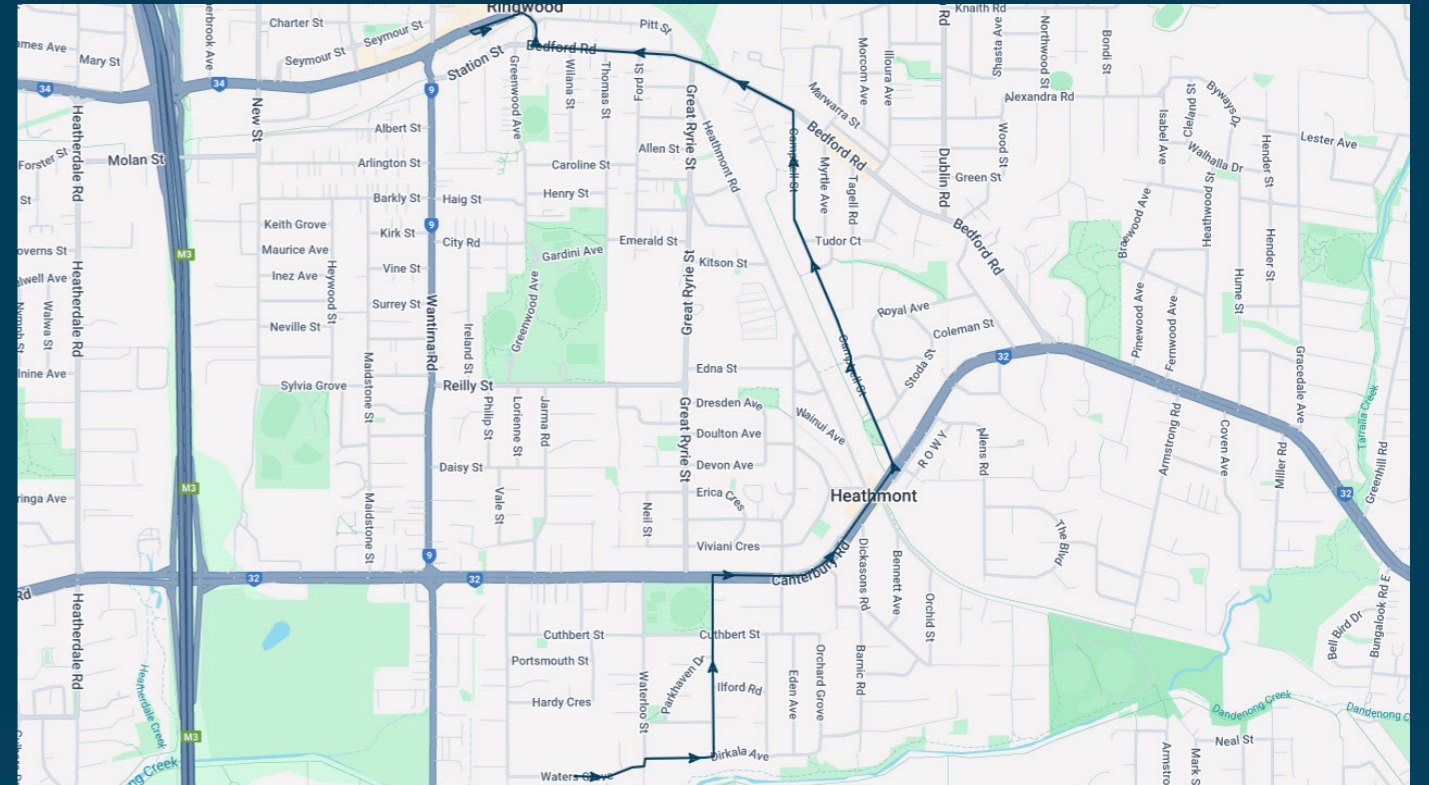

Times listed are estimated times only, it is advised to arrive at your stop earlier than the listed time to avoid missing your bus.

You can also download the Ventura Tracker app to view real time bus locations of all services

Heathmont College

Route: 2577 | Morning

TURN DIRECTIONS

Drops off at Heathmont Station for Heathmont College ### Via Right Brice Ave, Left Manchester Rd, Right Hull Rd, Cont Hewish Rd, Right Lacey St, Left Wicklow Ave, Left Devon St, Keft into Croydon Station, Left Wicklow Ave, Left Devon St, Right Main St, Right Mt Dandenong Rd, Left Bayswater Rd, Right Canterbury Rd, Right Bedford Rd, Left Great Ryrie St, Right into Aquinas College, Right Great Ryrie St, Left Canterbury Rd, Left Bayswater Rd, Right Mt Dandenong Rd, Left Main St, Left Devon St, Right into Croydon Station

To view our list of live tracked services, visit www.venturabus.com.au

Timetable Printed : 30 September 2024

Heathmont College

Route: 2607 | Afternoon

| Stop ID | Stop Name | Time | Stop ID | Stop Name | Time |
|---------|---------------------------------|-------|---------|-----------|------|
| 44528 | Heathmont College/Waters Gr | 15:10 | | | |
| 12797 | Balfour Ave/Canterbury Rd | 15:16 | | | |
| 12796 | Heathmont Station/Canterbury Rd | 15:19 | | | |
| 46593 | Heathmont Station/Campbell St | 15:20 | | | |
| 8730 | Lena Gr/Bedford Rd | 15:25 | | | |
| 8729 | Ford St/Bedford Rd | 15:27 | | | |
| 8728 | Wilana St/Bedford Rd | 15:28 | | | |
| 21318 | Ringwood Station | 15:30 | | | |

Heathmont College

Route: 2607 | Afternoon

TURN DIRECTIONS

Via Waters Grv, Right Waterloo St, Right Dirkala Ave, Left Sunset Dr, Right Canterbury Rd, Let Campbell St, Left Bedford Rd, Right Warrandyte Rd, Left Maroondah Hwy to Ringwood Station