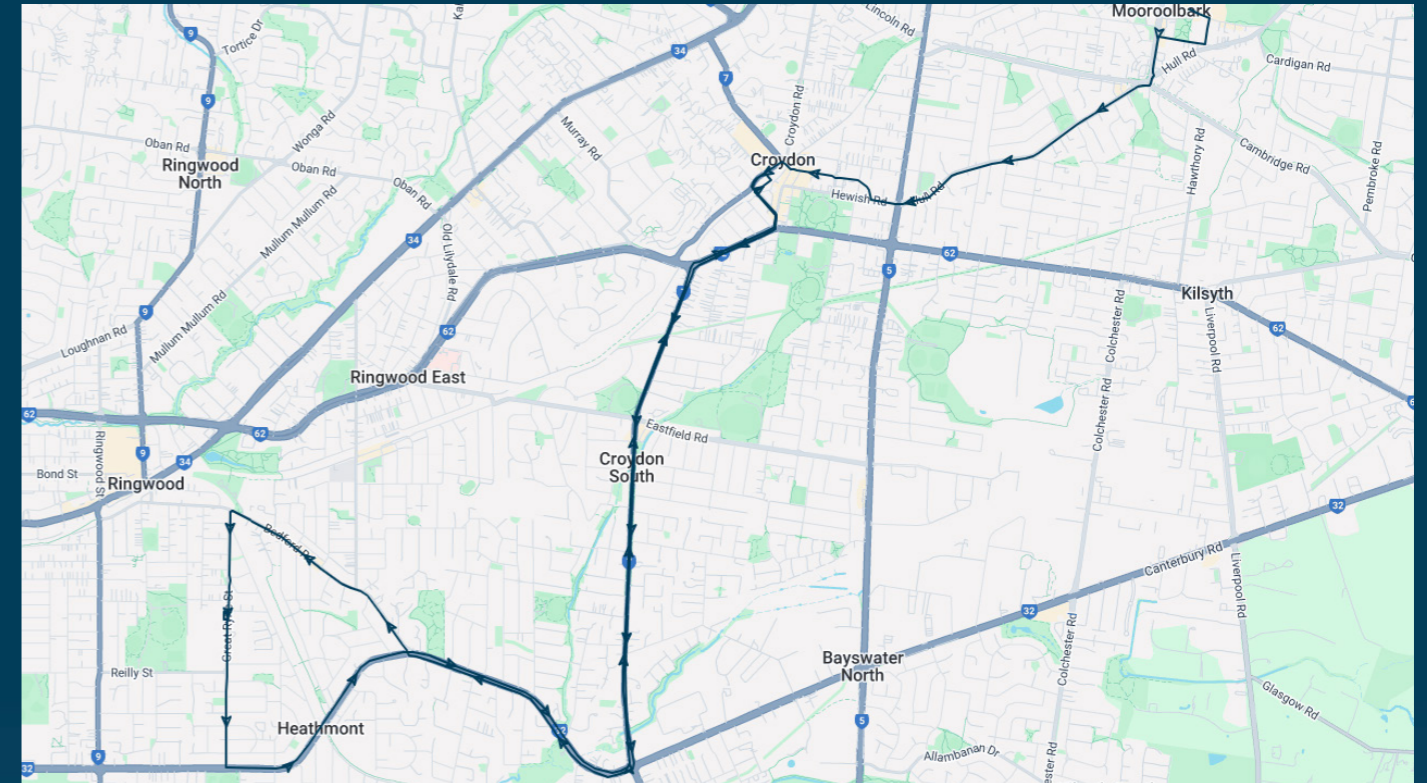

Times listed are estimated times only, it is advised to arrive at your stop earlier than the listed time to avoid missing your bus.

You can also download the Ventura Tracker app to view real time bus locations of all services

Heathmont College

Route: 2577 | Morning

TURN DIRECTIONS

Drops off at Heathmont Station for Heathmont College ### Via Right Brice Ave, Left Manchester Rd, Right Hull Rd, Cont Hewish Rd, Right Lacey St, Left Wicklow Ave, Left Devon St, Keft into Croydon Station, Left Wicklow Ave, Left Devon St, Right Main St, Right Mt Dandenong Rd, Left Bayswater Rd, Right Canterbury Rd, Right Bedford Rd, Left Great Ryrie St, Right into Aquinas College, Right Great Ryrie St, Left Canterbury Rd, Left Bayswater Rd, Right Mt Dandenong Rd, Left Main St, Left Devon St, Right into Croydon Station

To view our list of live tracked services, visit www.venturabus.com.au

Timetable Printed : 30 September 2024