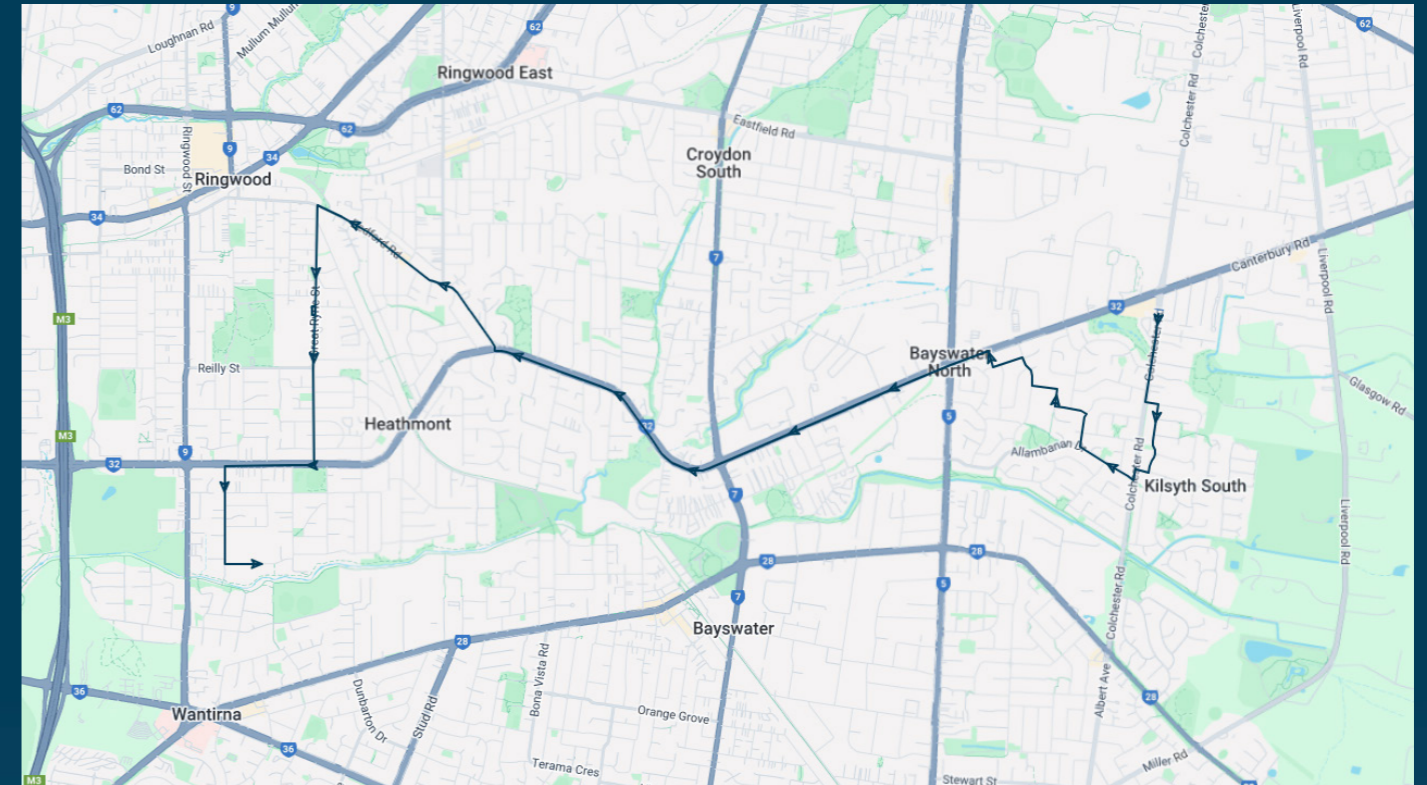

Heathmont College

Route: 2559 | Morning

Stop ID	Stop Name	Time	Stop ID	Stop Name	Time
9892	Club Kilsyth/Colchester Rd	07:59			
10265	Colchester Rd/Collier Rd	08:01			
10266	Colchester Rd/Allambanan Dr	08:02			
10267	Toolimerin Ave/Allambanan Dr	08:02			
10268	Bagora Ct/Allambanan Dr	08:03			
9887	Burdekin Ave/Colbury Rd	08:04			
9886	Bayswater North Primary School/Stuart St	08:04			
12049	Dorset Rd/Canterbury Rd	08:04			
12050	Bayfield Rd East/Canterbury Rd	08:09			
12051	Hamilton Rd/Canterbury Rd	08:10			
12052	Bayswater Rd/Canterbury Rd	08:11			
12053	Canterbury Ct/Canterbury Rd	08:12			
12054	Greenhill Rd/Canterbury Rd	08:13			
12055	Opp 372 Canterbury Rd	08:13			
12056	Fernwood Ave/Canterbury Rd	08:15			
8732	Fremont St/Bedford Rd	08:18			
8731	Myrtle Ave/Bedford Rd	08:19			
8730	Lena Gr/Bedford Rd	08:20			
12804	Best St/Great Ryrie St	08:21			
12803	Allen St/Great Ryrie St	08:22			
12802	Emerald St/Great Ryrie St	08:23			
8282	Aquinas College	08:24			
12801	Dresden Ave/Great Ryrie St	08:25			
12800	Doulton Ave/Great Ryrie St	08:25			
12799	Erica Cres/Great Ryrie St	08:26			
44529	Heathmont College	08:30			

Times listed are estimated times only, it is advised to arrive at your stop earlier than the listed time to avoid missing your bus.

You can also download the Ventura Tracker app to view real time bus locations of all services

Heathmont College

Route: 2559 | Morning

TURN DIRECTIONS

Via Colchester Rd, Left Chandra Ave, Right Chamberlain Dr, Right Collier Rd, Left Colchester Rd, Right Allambanan Dr, Right Sherman Dr, Left Colbury Rd, Right Stuart St, Right Blandford Cres, Left Winchester Dr, Right Galloway Gr, Left Canterbury Rd, Right Bedford Rd, Left Great Ryrie St, Right into Aquinas College, Right Great Ryrie St, Right Canterbury Rd, Left Marlborough Rd, Left Waters Gr to Heathmont College

To view our list of live tracked services, visit www.venturabus.com.au

Timetable Printed : 30 September 2024