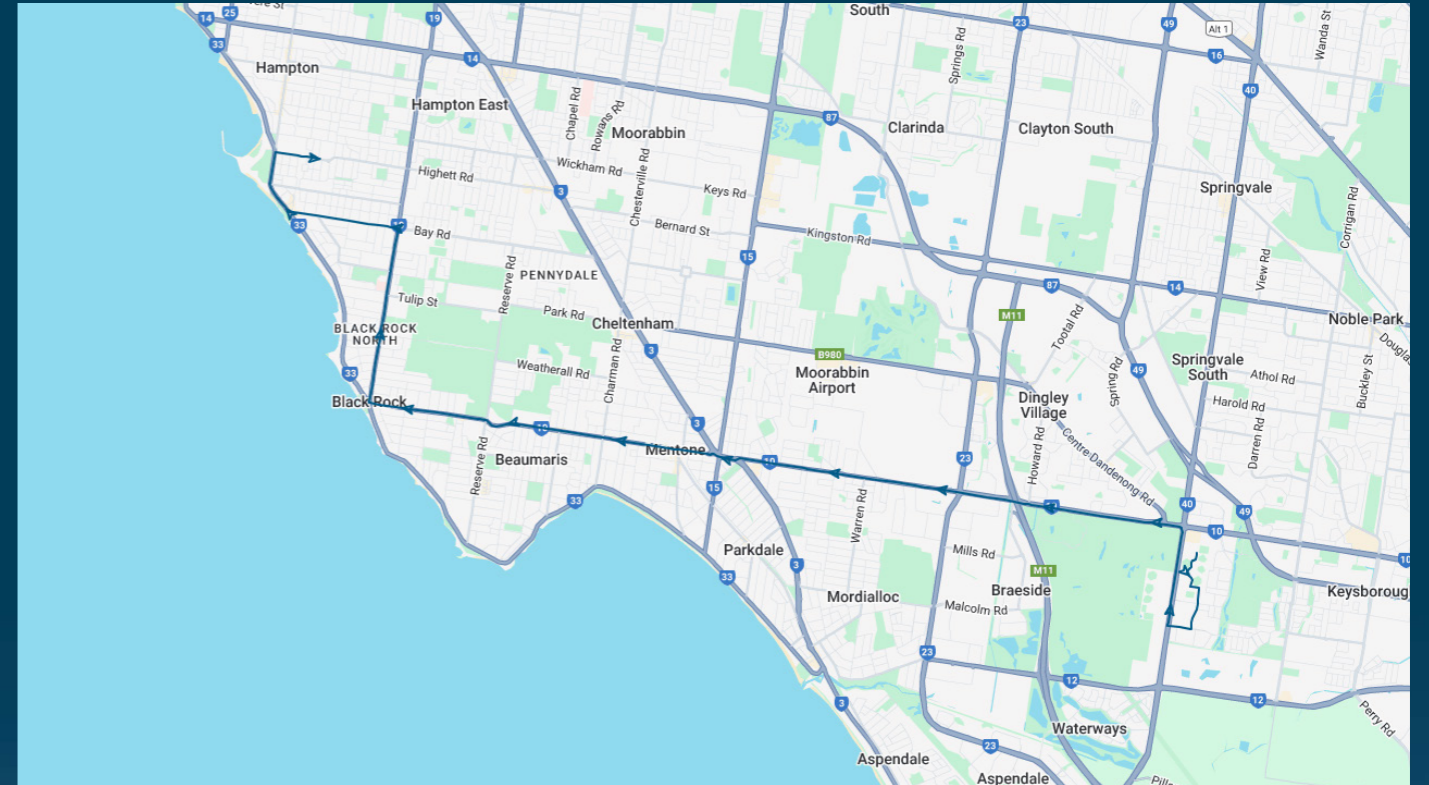

To view our list of live tracked services, visit www.venturabus.com.au
 Timetable Printed : 30 September 2024

Times listed are estimated times only, it is advised to arrive at your stop earlier than the listed time to avoid missing your bus.

You can also download the Ventura Tracker app to view real time bus locations of all services

Haileybury College (Keysborough & Newlands Campuses)

Route: 2201 | Afternoon

Stop ID	Stop Name	Time	Stop ID	Stop Name	Time
44538	Haileybury College - Keysborough Campus	15:55			
46632	Haileybury College - Newlands Campus	15:56			
11315	Hunter Ave/Balcombe Rd	16:32			
7229	Arkaringa Cres/Bluff Rd	16:36			
7228	Cheltenham Rd/Bluff Rd	16:37			
7225	Fairway Nursing Home/Bluff Rd	16:39			
11311	Bay Rd/Bluff Rd	16:41			
KYBR	Kyarra St/Bridge St	16:50			

Haileybury College (Keysborough & Newlands Campuses)

Route: 2201 | Afternoon

TURN DIRECTIONS

Via Scotch Ave, Cont Stanford Ave, Right Keylana Dr, Right Springvale Rd, Left Cheltenham Rd, Right Nepean Hwy, Left Balcombe Rd, Right Bluff Rd, Left Bay Rd, Right Beach Rd, Right Bridge St to Kyarra St