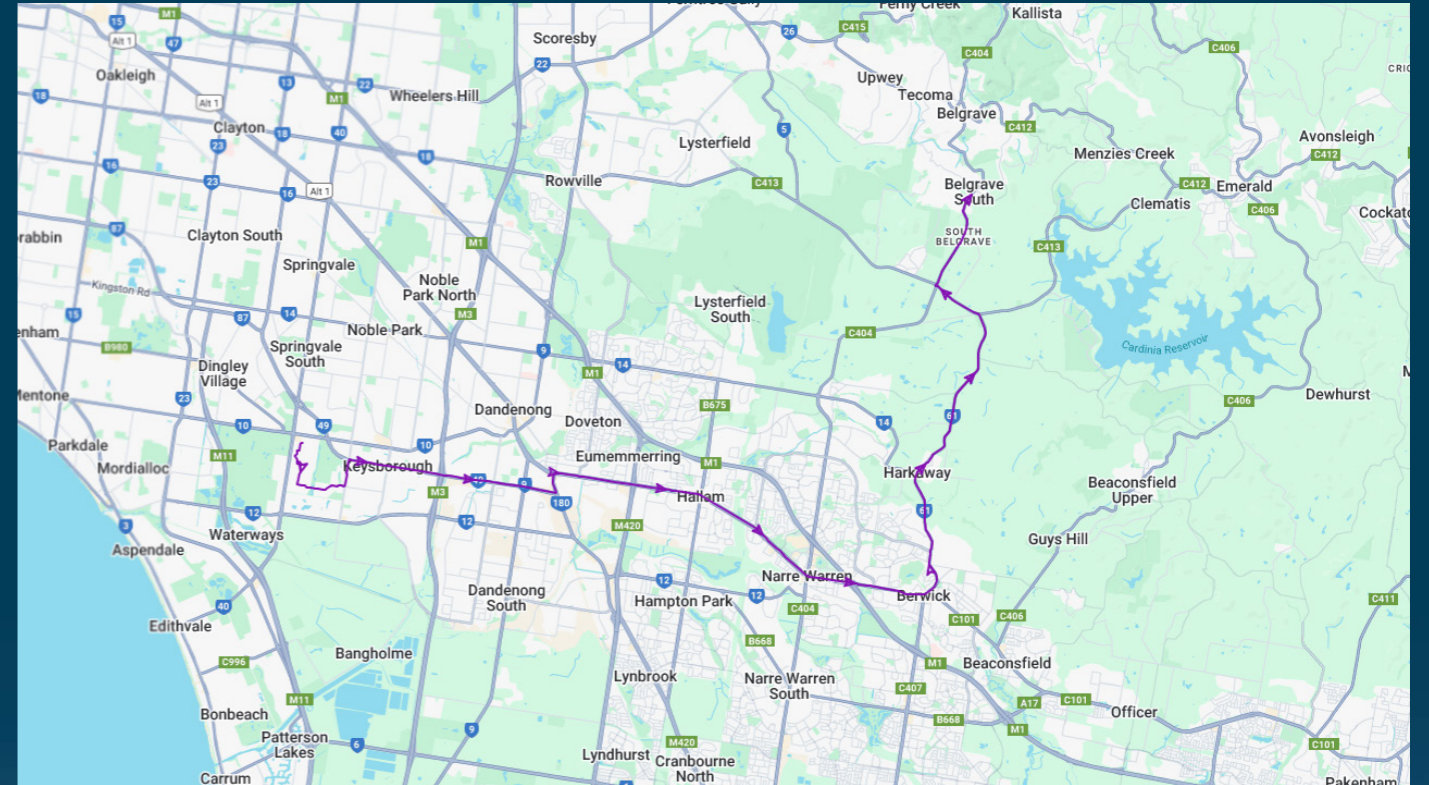

You can also download the Ventura Tracker app to view real time bus locations of all services

Haileybury College (Keysborough & Newlands Campuses)

Route: 2209 | Afternoon

Stop ID	Stop Name	Time	Stop ID	Stop Name	Time
44538	Haileybury College - Keysborough Campus	15:55			
46632	Haileybury College - Newlands Campus	15:55			
3683	Hinrichsen Dr/Princes Hwy	16:21			
3684	Tinks Rd/Princes Hwy	16:22			
3685	Fountain Gate Tennis Club/Princes Hwy	16:23			
3686	Springwood Ave/Princes Hwy	16:24			
3688	Webb St/Princes Hwy	16:25			
14718	Berwick Inn/Lyall Rd	16:32			
14791	Russel Ave/Harkaway Rd	16:33			
14792	Outlook Dr/Harkaway Rd	16:33			
hakin	King Rd/Harkaway Rd	16:38			
gehan	George Rae Ave/Harkaway Rd	16:39			
ncfa1	Narre Warren East CFA/Berwick Rd	16:47			
44161	Wellington Rd/Belgrave-Hallam Rd	16:50			
13865	Gilmore Ct/Belgrave - Hallam Rd	16:55			

Haileybury College (Keysborough & Newlands Campuses)

Route: 2209 | Afternoon

TURN DIRECTIONS

Via Scotch Ave, Cont Stanford Ave, Left Keylana Dr, Left Chapel Rd, Right Dandenong Bypass, Left Sth Gippsland Hwy, Right Princes Hwy, Left Lyall Rd, Left Harkaway Rd, Cont Berwick Rd, Left Wellington Rd, Right Belgrave-Hallam Rd to Gilmore Ct