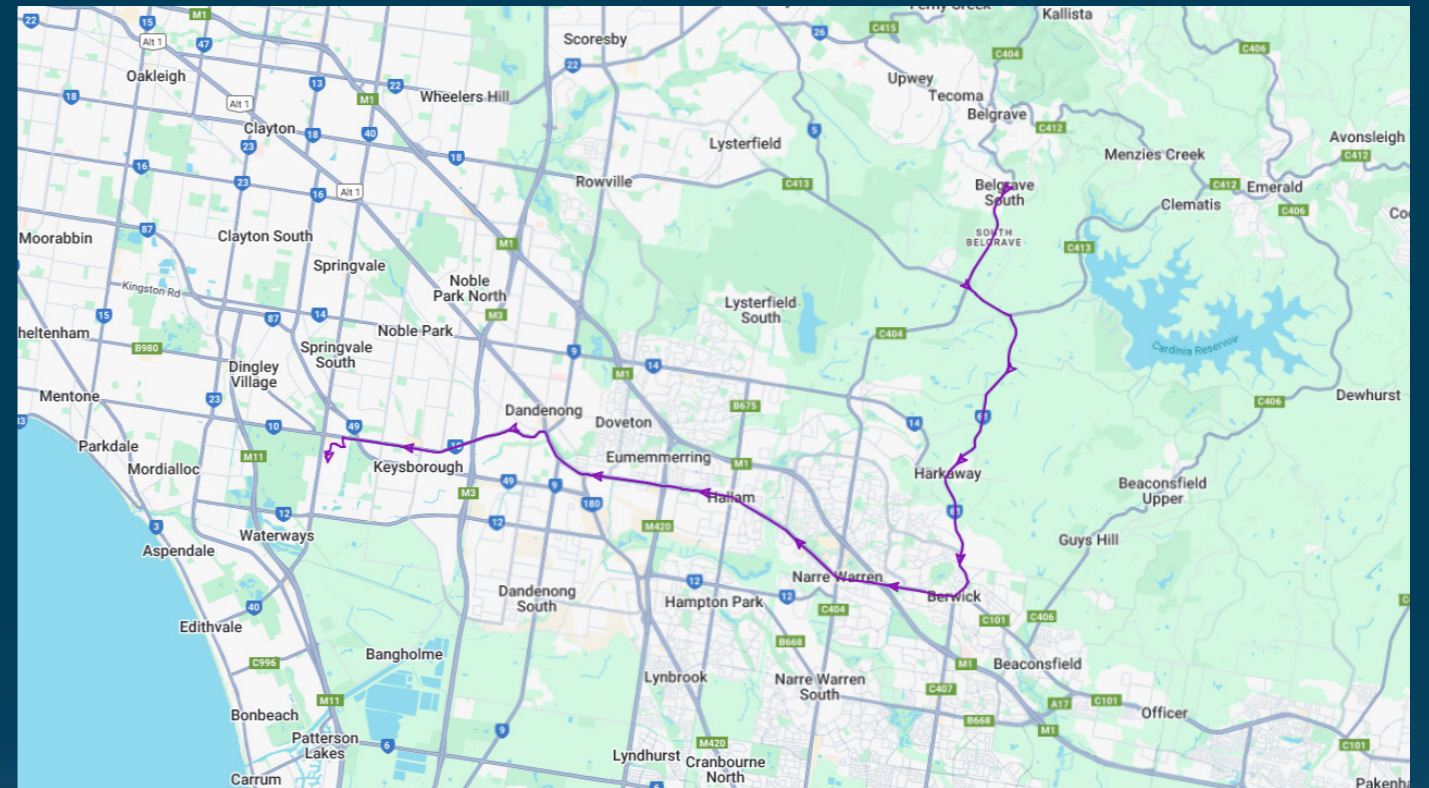

Haileybury College (Keysborough & Newlands Campuses)

Route: 2208 | Afternoon

TURN DIRECTIONS

Via Scotch Ave, Cont Stanford Ave, Right Keylana Dr, Right Springvale Rd, Left Westall Rd Ext, Left Dingley Bypass, Cont South Rd, Right Nepean Hwy, Left North Rd, Left New St, Left South Rd, Right Bluff Rd to June St

To view our list of live tracked services, visit www.venturabus.com.au

Timetable Printed : 30 September 2024

Haileybury College (Keysborough & Newlands Campuses)

Route: 2209 | Morning

Stop ID	Stop Name	Time	Stop ID	Stop Name	Time
46633	Belgrave South PS/Belgrave-Hallam Rd	07:27			
13869	Belgrave - Hallam Rd/Wellington Rd	07:32			
44472	Wellington Rd/Berwick Rd	07:35			
harbo	Boundary Rd/Harkaway Rd	07:37			
hager	George Rae Ave/Harkaway Rd	07:41			
hakis	King Rd/Harkaway Rd	07:42			
14804	Outlook Dr/Harkaway Rd	07:44			
14805	Russel Ave/Harkaway Rd	07:45			
28334	High St/Lyall Rd	07:47			
crprw	Cranbourne Rd/Princes Hwy	07:52			
4223	Springwood Ave/Princes Hwy	07:54			
4327	Max Pawsey Reserve/Princes Hwy	07:54			
4224	Fountain Gate Tennis Club/Princes Hwy	07:54			
4225	Tinks Rd/Princes Hwy	07:55			
4226	Hinrichsen Dr/Princes Hwy	07:57			
44538	Haileybury College - Keysborough Campus	08:20			
46632	Haileybury College - Newlands Campus	08:23			

Haileybury College (Keysborough & Newlands Campuses)

Route: 2209 | Morning

TURN DIRECTIONS

Via Belgrave-Hallam Rd, Left Wellington Rd, Right Berwick Rd, Cont Harkaway Rd, Right Lyall Rd, Right Princes Hwy, Left Cheltenham Rd, Left Lake View Blvd, Right Edgewater Dr into Haileybury College