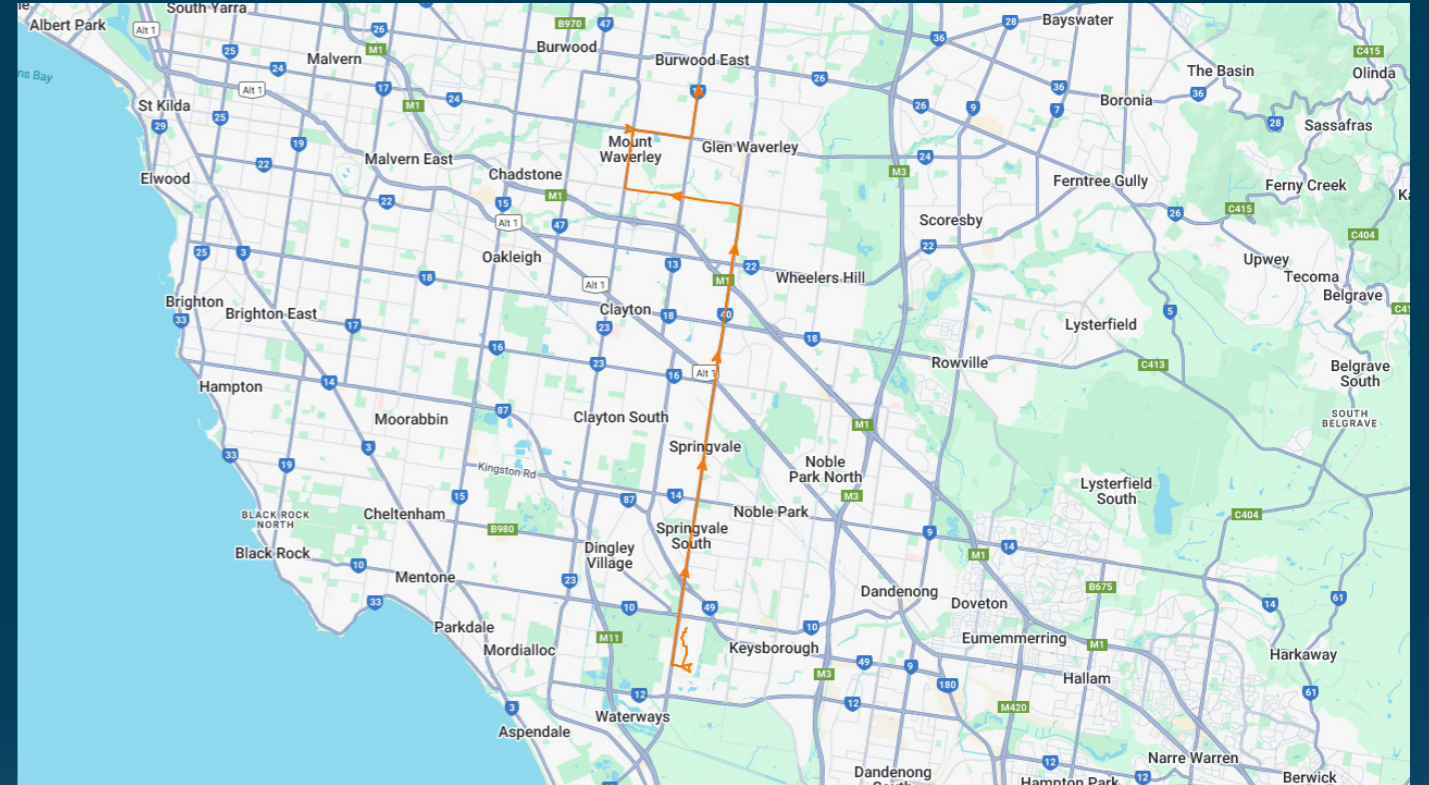

Haileybury College (Keysborough & Newlands Campuses)

Route: 2225 | Afternoon

Stop ID	Stop Name	Time	Stop ID	Stop Name	Time
44538	Haileybury College - Keysborough Campus	15:55			
46632	Haileybury College - Newlands Campus	15:56			
419	Clapham Ave/Springvale Rd	16:08			
1630	Hope St/Springvale Rd	16:15			
12501	Dunlop Rd/Springvale Rd	16:21			
22339	Brandon Park SC/Springvale Rd	16:23			
3047	Koonalda Ave/Springvale Rd	16:25			
3048	Vermont St/Springvale Rd	16:26			
11911	Stableford Ave/Waverley Rd	16:30			
11914	Pinewood Dr/Waverley Rd	16:32			
11915	Bruce St/Waverley Rd	16:32			
8379	Kemp Ave/Stephensons Rd	16:34			
8384	White St/Stephensons Rd	16:37			
11837	Elm Gr/High Street Rd	16:41			
15917	Bizley St/Blackburn Rd	16:43			
15915	Tally Ho Shops/Blackburn Rd	16:44			
15914	Highbury Park/Blackburn Rd	16:45			

Haileybury College (Keysborough & Newlands Campuses)

Route: 2225 | Afternoon