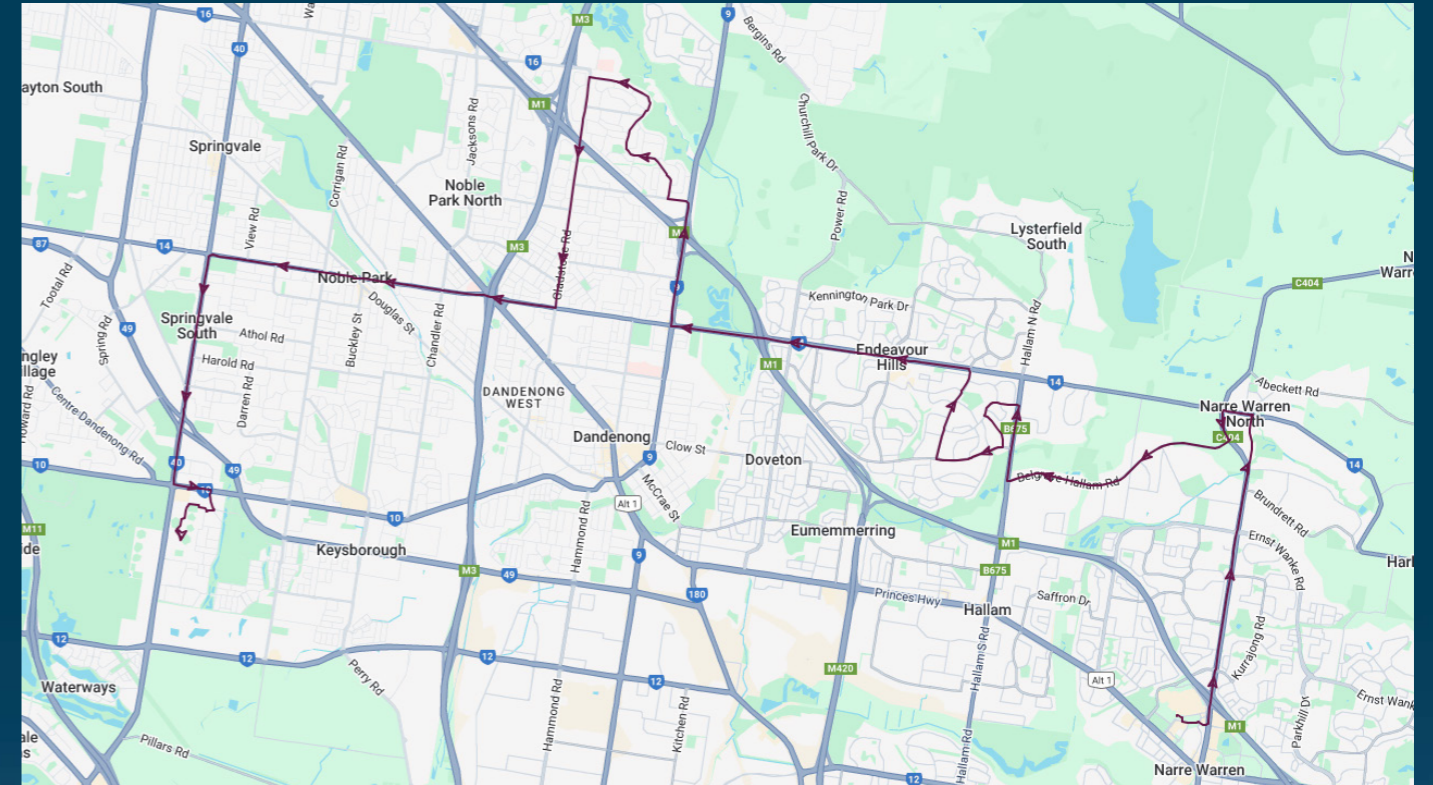

Times listed are estimated times only, it is advised to arrive at your stop earlier than the listed time to avoid missing your bus.

You can also download the Ventura Tracker app to view real time bus locations of all services

Haileybury College (Keysborough & Newlands Campuses)

Route: 2200 | Morning

TURN DIRECTIONS

Via Left Overland Dr, Left Narre Warren Nth Rd, Right Memorial Dr, Left Heatherton Rd, Left Belgrave-Hallam Rd, Right Belgrave-Hallam Rd, Right Hallam Nth Rd, Left Thomas Mitchell Dr, Left Conran Ave, Right James Cook Dr, Right John Fawkner Dr, Left Heatherton Rd, Right Stud Rd, Left Brady Rd, Right Outlook Dr, Left Gladstone Rd, Right Heatherton Rd, Left Springvale Rd, Left Cheltenham Rd, Right Lake View Blvd, Right Edgewater Rd into Haileybury College

To view our list of live tracked services, visit www.venturabus.com.au
Timetable Printed : 30 September 2024