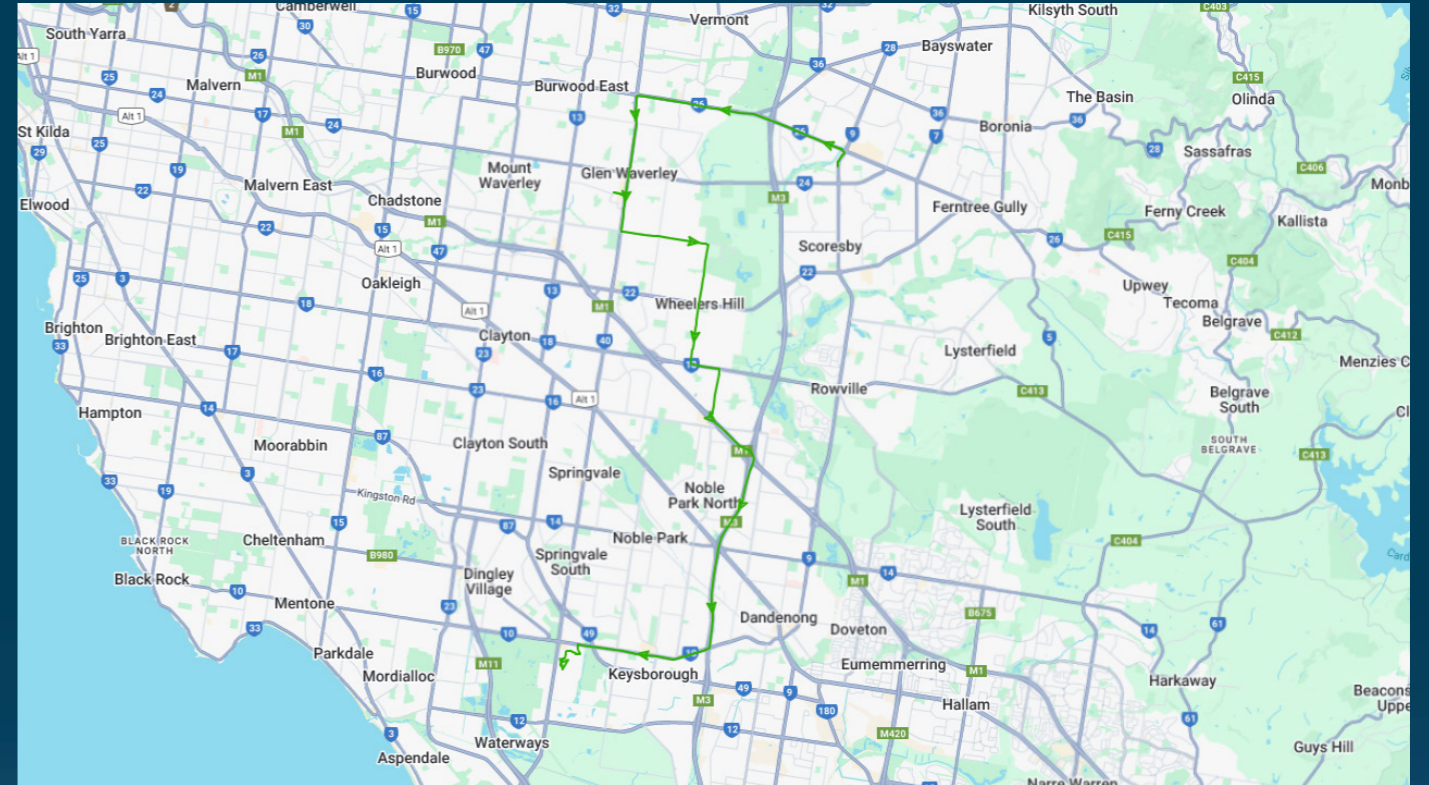

Haileybury College (Keysborough & Newlands Campuses)

Route: 2224 | Morning

Stop ID	Stop Name	Time	Stop ID	Stop Name	Time
15162	Swinburne TAFE/Stud Rd	07:15			
8702	Renou Rd/Burwood Hwy	07:16			
8700	Cathies Lane/Burwood Hwy	07:17			
8698	Morack Rd/Burwood Hwy	07:18			
habuw	Hanover Rd/Burwood Hwy	07:18			
13672	Weeden Dr/Springvale Rd	07:20			
12512	Highbury Rd/Springvale Rd	07:21			
13674	Foxley St/Springvale Rd	07:22			
13675	Campbell St/Springvale Rd	07:24			
22324	Landridge St/Springvale Rd	07:25			
21015	Glen Waverley Station - Bay 5	07:30			
15066	Larkspur Cct/Waverley Rd	07:35			
15451	Viewpoint Ave/Waverley Rd	07:36			
dospe	Dominion Ave/Springvale Rd	07:37			
16787	879 Waverley Rd	07:38			
16789	Strickland Dr/Jells Rd	07:39			
16790	Heysham Dr/Jells Rd	07:40			
16791	Homestead Dr/Jells Rd	07:41			
16792	Petronella Ave/Jells Rd	07:42			
16793	Ajax Dr/Jells Rd	07:43			
1476	Bruford Ave/Jells Rd	07:45			
22714	Wellington Rd/Jacksons Rd	07:52			
22716	Carboni Ct/Jacksons Rd	07:53			
44538	Haileybury College - Keysborough Campus	08:15			
46632	Haileybury College - Newlands Campus	08:18			

Times listed are estimated times only, it is advised to arrive at your stop earlier than the listed time to avoid missing your bus.

You can also download the Ventura Tracker app to view real time bus locations of all services

Haileybury College (Keysborough & Newlands Campuses)

Route: 2224 | Morning

TURN DIRECTIONS

Via Stud Rd, Left Burwood Hwy, Left Springvale Rd, Right Railway Pde Nth, Left Glen Waverley Station Bus Interchange, Right Railway Pde Nth, Right Springvale Rd, Left Waverley Rd, Cont Right Jells Rd, Left Wellington Rd, Right Jacksons Rd, Right Monash Fwy, Left Eastlink, Right Cheltenham Rd, Left Lake View Blvd, Right Edgewater Dr into Haileybury College

To view our list of live tracked services, visit www.venturabus.com.au
Timetable Printed : 30 September 2024