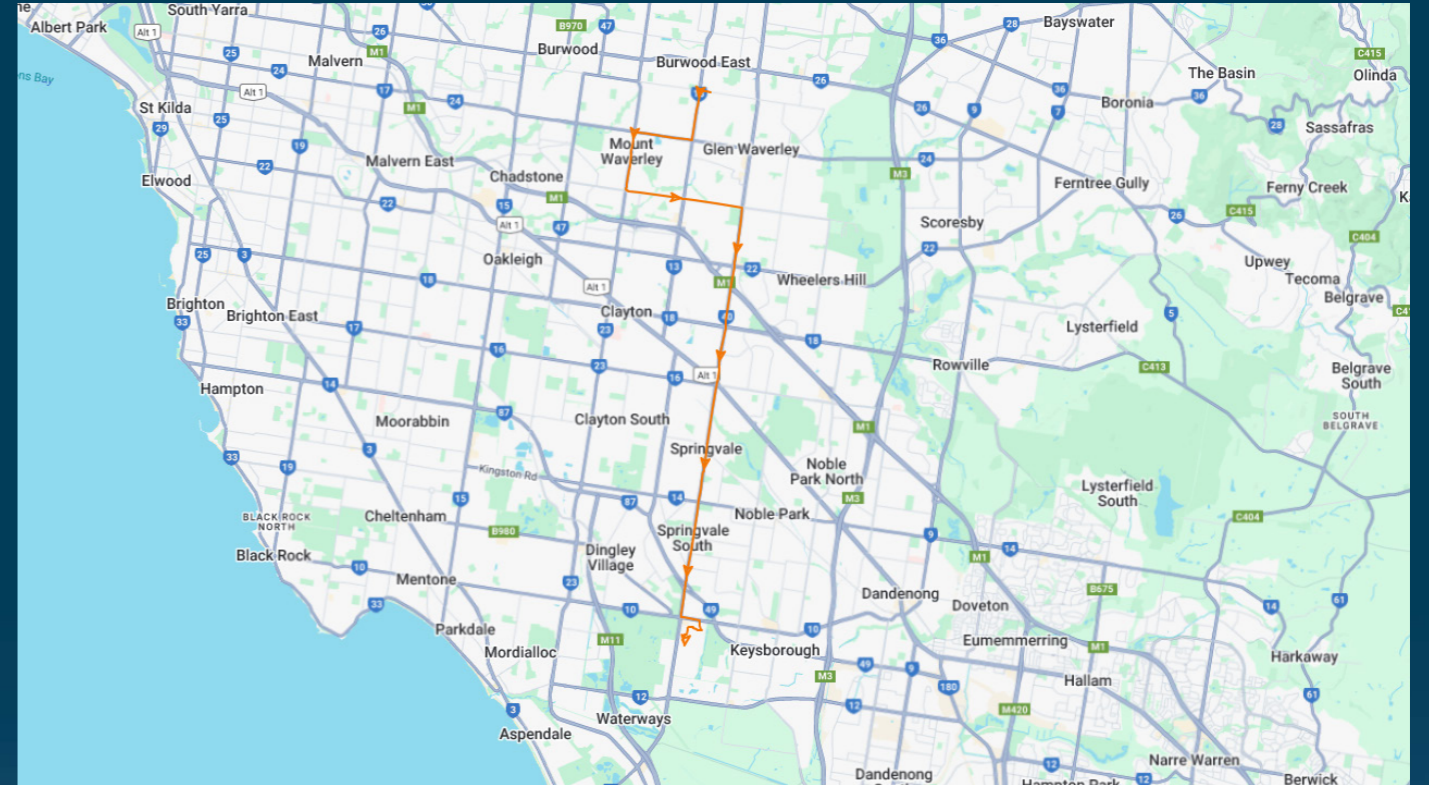

Haileybury College (Keysborough & Newlands Campuses)

Route: 2225 | Morning

Stop ID	Stop Name	Time	Stop ID	Stop Name	Time
15810	Sevenoaks Rd/Highbury Rd	07:30			
15874	Cypress Ave/Blackburn Rd	07:31			
15876	Cherry St/Blackburn Rd	07:33			
12369	Inverell Ave/High Street Rd	07:34			
9519	White St/Stephensons Rd	07:35			
6411	Charlton St/Stephensons Rd	07:37			
12706	Regent St/Waverley Rd	07:40			
11810	Scammell Cl/Waverley Rd	07:41			
11813	Stableford Ave/Waverley Rd	07:43			
20254	Ranfurlie Dr/Springvale Rd	07:47			
22327	Whites Lane/Springvale Rd	07:50			
22329	Brandon Park SC/Springvale Rd	07:51			
13677	Monash Dr/Springvale Rd	07:53			
2004	Kemp St/Springvale Rd	07:57			
2015	Heatherton Rd/Springvale Rd	08:02			
44538	Haileybury College - Keysborough Campus	08:17			
46632	Haileybury College - Newlands Campus	08:20			

Haileybury College (Keysborough & Newlands Campuses)

Route: 2225 | Morning

TURN DIRECTIONS

Via Highbury Rd, Left Blackburn Rd, Right High St Rd, Left Stephenson St, Left Waverley Rd, Right Springvale Rd, Left Cheltenham Rd, Right Lake View Blvd, Left Edgewater Dr into Haileybury College