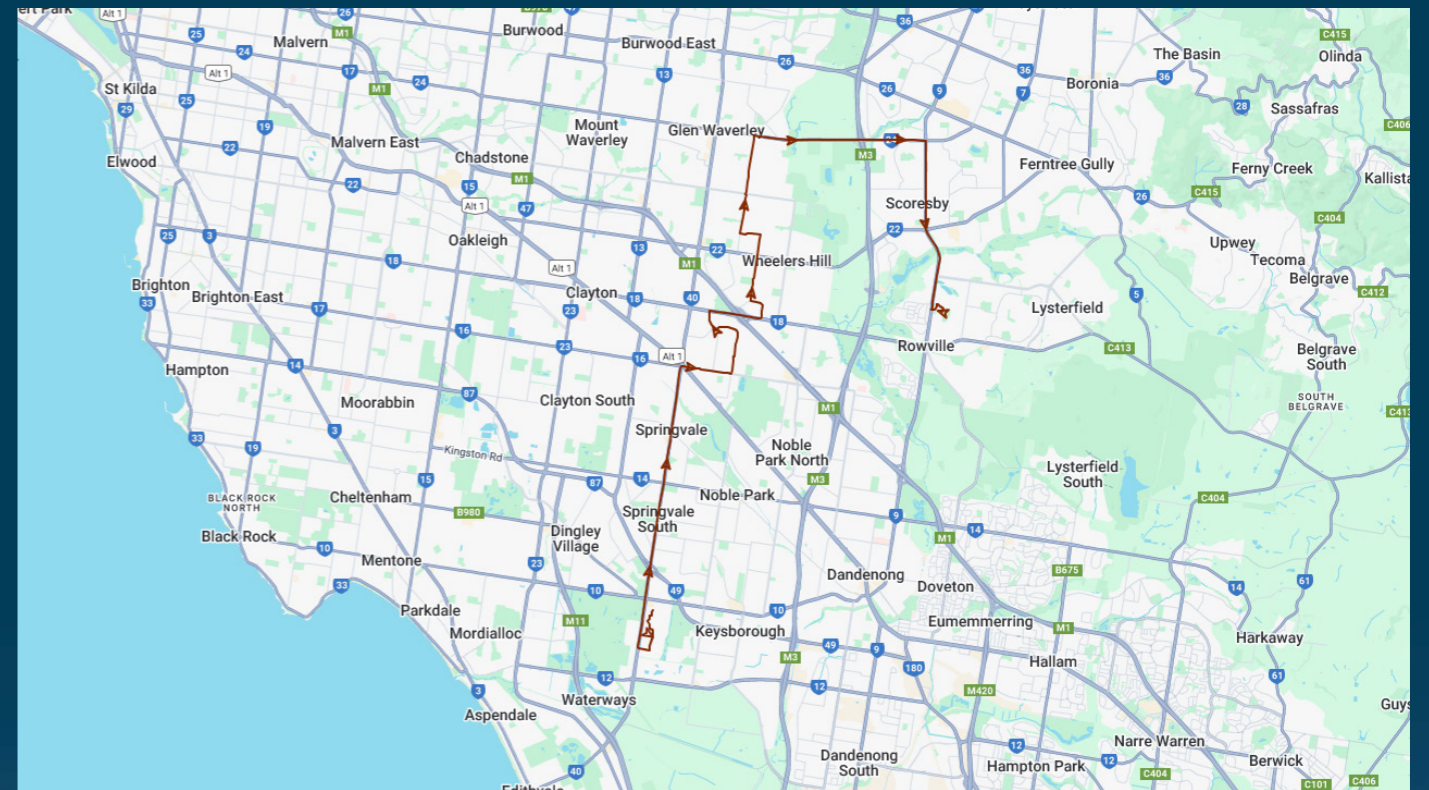

Haileybury College (Keysborough & Newlands Campuses)

Route: 2223 | Afternoon

Stop ID	Stop Name	Time	Stop ID	Stop Name	Time
44538	Haileybury College - Keysborough Campus	15:55			
46632	Haileybury College - Newlands Campus	15:55			
1624	Police Rd/Albany Dr	16:17			
1834	Hansworth St/Albany Dr	16:18			
1835	Albany Rise Primary School/Albany Dr	16:19			
1481	Wellington Rd/Brandon Park Dr	16:26			
phlun	Phoenix Dr/Lum Rd	16:29			
sulun	Sunnybrook Dr/Lum Rd	16:31			
mavin	MacKintosh Rd/View Mount Rd	16:33			
21332	Lansell Rd/Gallaghers Rd	16:35			
86	Rhodes Dr/Gallaghers Rd	16:36			
12	Daryl Ave/Gallaghers Rd	16:37			
15454	Capital Ave/High Street Rd	16:39			
14716	Fonteyn Dr/High Street Rd	16:46			
14187	Armin St/Stud Rd	16:51			
14178	Lakeside Bvd/Stud Rd	16:57			
21314	Stud Park SC	17:00			

Haileybury College (Keysborough & Newlands Campuses)

Route: 2223 | Afternoon

TURN DIRECTIONS

Via Scotch Ave, Cont Stanford Ave, Right Keylana Dr, Right Springvale Rd, Right Police Rd, Left Albany Dr, Cont Valewood Dr, Right Wanda St, Right Wellington Rd, Left Brandon Park Dr, Right Lum Rd, Left Whites La, Right View Mount Rd, Cont Gallaghers Rd, Right High St Rd, Right Stud Rd, Left into Stud Park SC

To view our list of live tracked services, visit www.venturabus.com.au
Timetable Printed : 30 September 2024

Times listed are estimated times only, it is advised to arrive at your stop earlier than the listed time to avoid missing your bus.

You can also download the Ventura Tracker app to view real time bus locations of all services