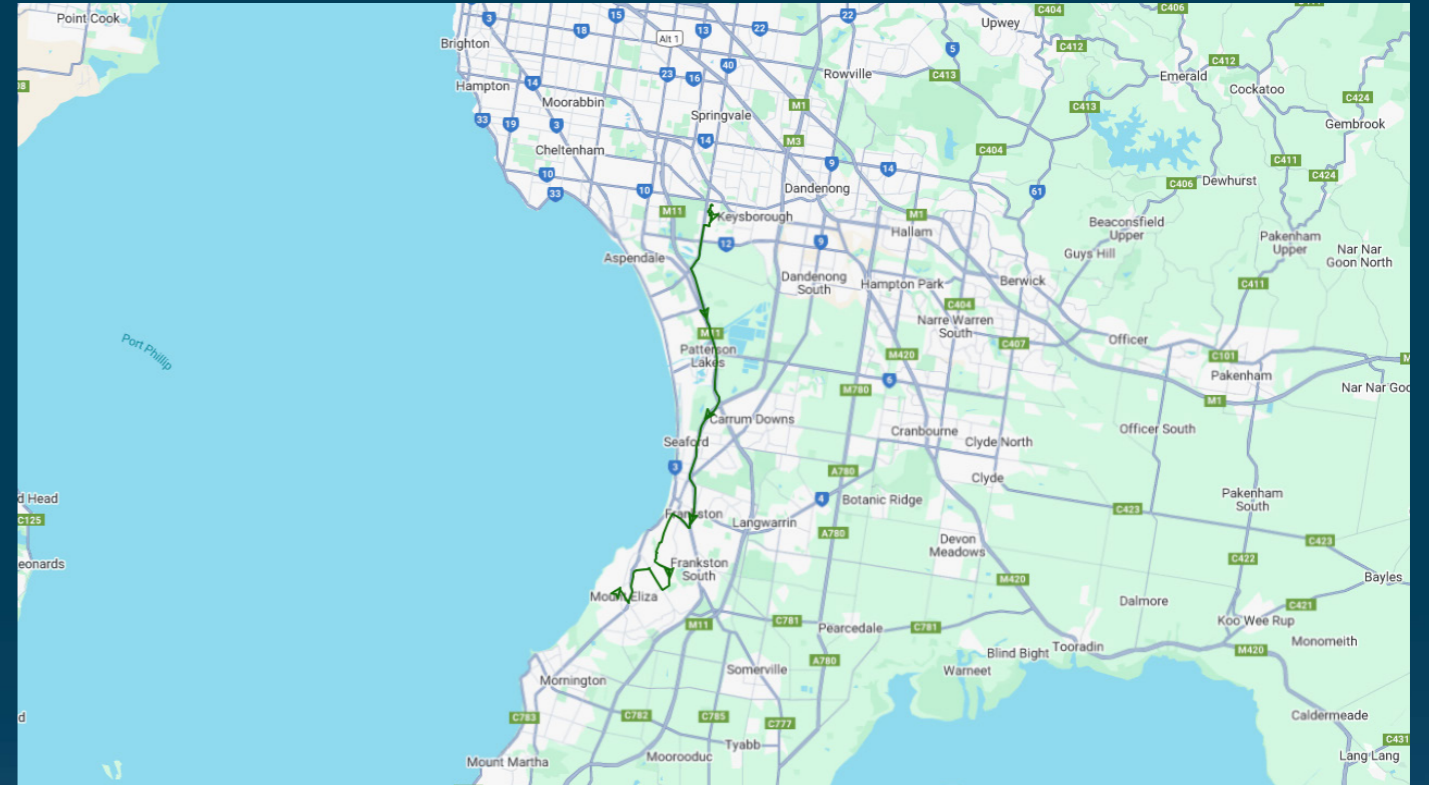

You can also download the Ventura Tracker app to view real time bus locations of all services

Haileybury College (Keysborough & Newlands Campuses)

Route: 2220 | Afternoon

Stop ID	Stop Name	Time	Stop ID	Stop Name	Time
44538	Haileybury College - Keysborough Campus	15:55			
46632	Haileybury College - Newlands Campus	15:55			
13784	Plowman Pl/Young St	16:38			
1246	George St/Kars St	16:39			
2877	Neil St/Kars St	16:41			
habas	Harcourt Ave/Baden Powell Dr	16:42			
wahun	Walkers Rd/Humphries Rd	16:49			
brhun	Bareena Dr/Humphries Rd	16:50			
hubaw	Humphries Rd/Baden Powell Dr	16:52			
nesan	Nepean Hwy/Canadian Bay Rd	16:58			
11341	Mt Eliza SC/Mt Eliza Way	17:00			

Haileybury College (Keysborough & Newlands Campuses)

Route: 2220 | Afternoon

TURN DIRECTIONS

Via Scotch Ave, Cont Stanford Ave, Right Keylana Dr, Left Springvale Rd, Left Mornington Peninsula Fwy, Left Frankston Fwy, Cont McMahons Rd, Right Hastings Rd, Cont Davey St, Left Young St, Cont Kars St, Right Baden Powell Dr, Left Seaview Rd, Right Overport Rd, Right Humphries Rd, Left Baden Powell Dr, Left Nepean Hwy, Right Candian Bay Rd, Right Mt Eliza Way to Mt Eliza SC