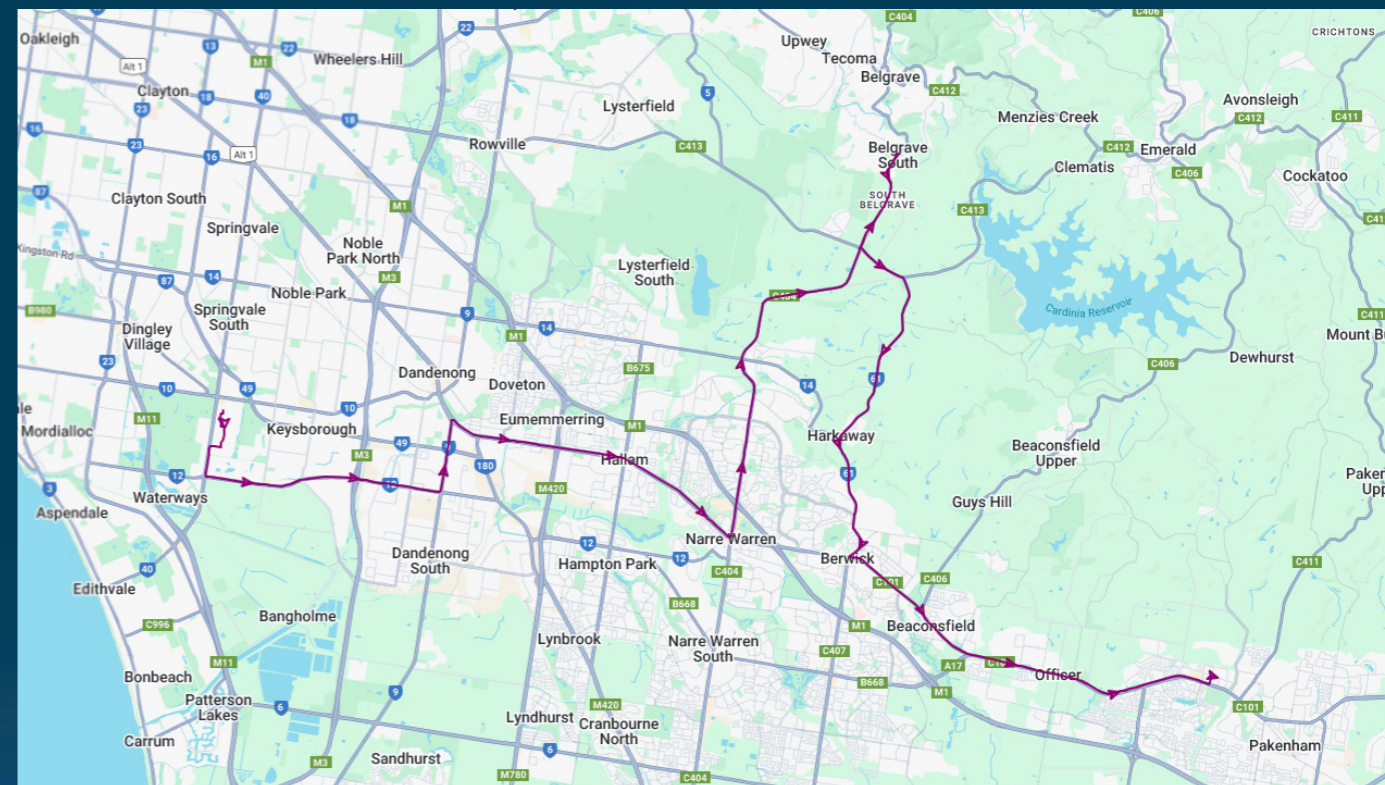

Haileybury College (Keysborough & Newlands Campuses) (Mon-Tues-Wed-Thurs)

Route: 2214 | Afternoon

Stop ID	Stop Name	Time	Stop ID	Stop Name	Time
44538	Haileybury College - Keysborough Campus	17:30			
44589	Ventura Pakenham Depot	18:50			

Haileybury College (Keysborough & Newlands Campuses) (Mon-Tues-Wed-Thurs)

Route: 2214 | Afternoon

TURN DIRECTIONS

This service runs on Mondays, Tuesdays, Wednesdays and Thursdays only ###
Via Scotch Ave, Cont Stanford Ave, Right Keylana Dr,
Left Springvale Rd, Left Hutton Rd, Cont Greens Rd, Left Frankston-Dandenong Rd, Right Princes Hwy, Left Narre Warren Nth Rd, Cont
Belgrave-Hallam Rd, u-turn at Temple Rd, Left Wellington Rd, Right Berwick Rd, Cont Harkaway Rd, Right Lyall Rd, Left Princes Hwy, Cont
Left Princes Hwy, Left Michael St, Right Mary St to Ventura Pakenham Depot

To view our list of live tracked services, visit www.venturabus.com.au
Timetable Printed : 30 September 2024

Times listed are estimated times only, it is advised to arrive at your stop earlier than the listed time to avoid missing your bus.

You can also download the Ventura Tracker app to view real time bus locations of all services