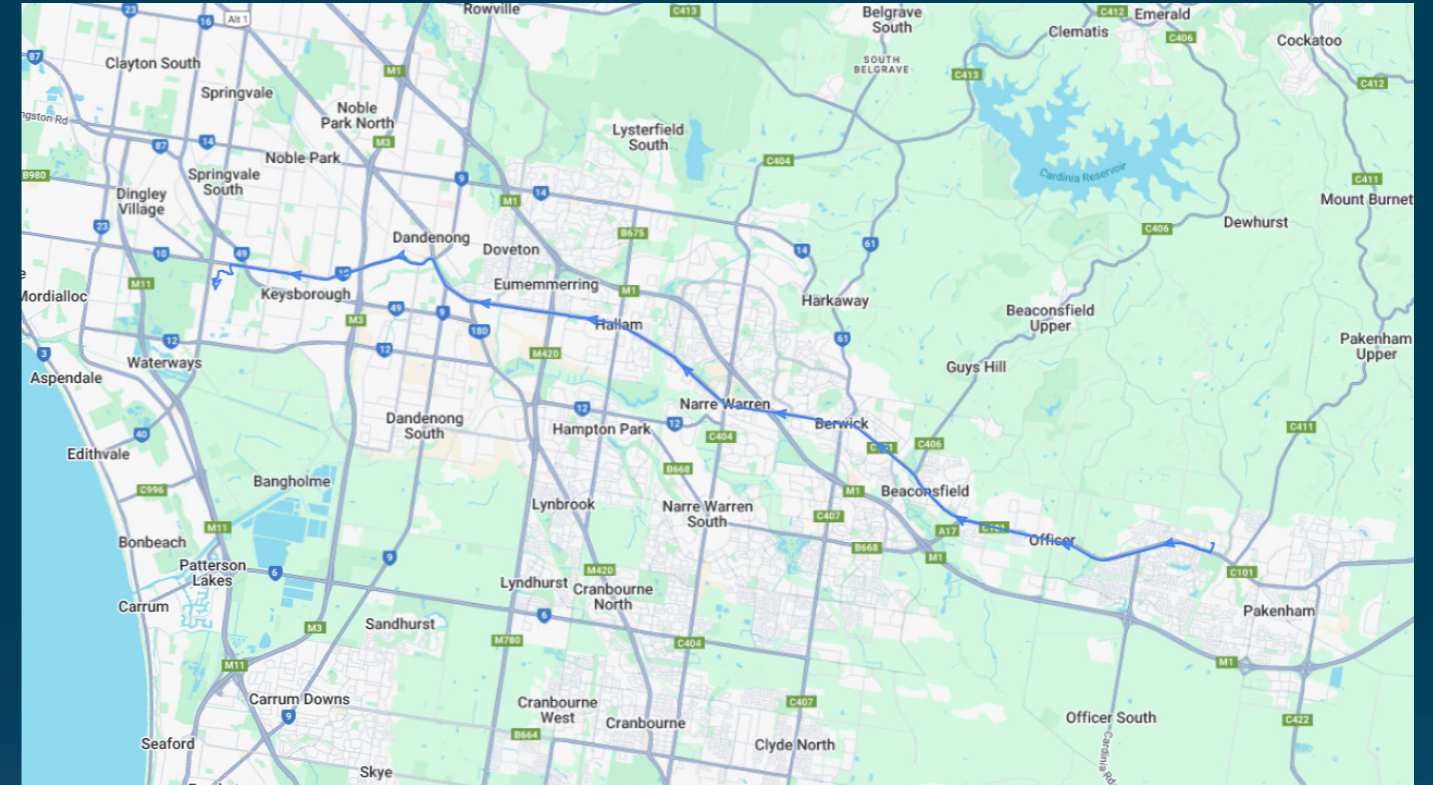

Route: 2211 | Morning

Stop ID	Stop Name	Time	Stop ID	Stop Name	Time
44589	Ventura Pakenham Depot	07:25			
3451	Cardinia Rd/Princes Hwy	07:28			
3454	Station St/Princes Hwy	07:31			
3455	Bayview Rd/Princes Hwy	07:33			
48731	Timbertop Bvd/Princes Hwy	07:33			
3456	Brunt Rd/Princes Hwy	07:33			
3457	O'Neil Rd/Princes Hwy	07:35			
3461	Woods St/Princes Hwy	07:37			
3462	Haileybury College/Princes Hwy	07:40			
3464	Bryn Mawr Bvd/Princes Hwy	07:42			
3465	Edrington Park Retirement Village	07:45			
glprw	Gloucester Ave/Princes Hwy	07:45			
3468	York Rd/Princes Hwy	07:46			
3469	Wilson Botanic Park/Princes Hwy	07:46			
3470	William Rd/Princes Hwy	07:47			
4216	Cyril Molyneux Reserve/Princes Hwy	07:47			
4217	Richardson St/Princes Hwy	07:48			
4218	Lloyd Ave/Princes Hwy	07:49			
4219	Stewart Ave/Princes Hwy	07:50			
4221	Webb St/Princes Hwy	07:51			
4223	Springwood Ave/Princes Hwy	07:51			
4327	Max Pawsey Reserve/Princes Hwy	07:52			
4224	Fountain Gate Tennis Club/Princes Hwy	07:52			
4225	Tinks Rd/Princes Hwy	07:53			
4226	Hinrichsen Dr/Princes Hwy	07:54			
44538	Haileybury College - Keysborough Campus	08:20			
46632	Haileybury College - Newlands Campus	08:23			

Times listed are estimated times only, it is advised to arrive at your stop earlier than the listed time to avoid missing your bus.

You can also download the Ventura Tracker app to view real time bus locations of all services

Haileybury College (Keysborough & Newlands Campuses)

Route: 2211 | Morning