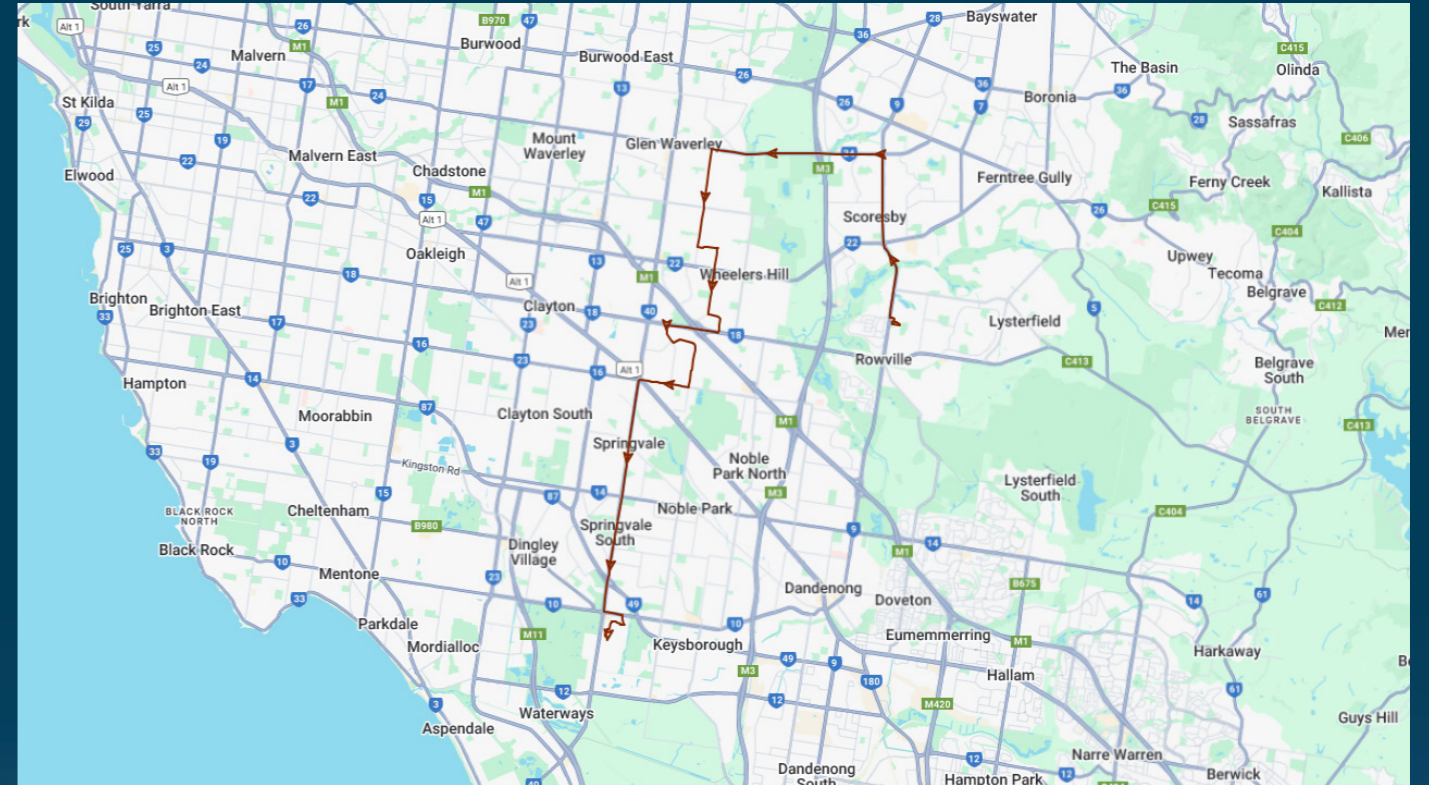

To view our list of live tracked services, visit www.venturabus.com.au
 Timetable Printed : 30 September 2024

Haileybury College (Keysborough & Newlands Campuses)

Route: 2223 | Morning

Stop ID	Stop Name	Time	Stop ID	Stop Name	Time
21314	Stud Park SC - Bay 1	07:10			
15150	Lakeside Bvd/Stud Rd	07:14			
15158	George St/Stud Rd	07:18			
15413	Fonteyn Dr/High Street Rd	07:22			
15825	Kristen Cl/High Street Rd	07:22			
16780	Glen Tower Dr/Gallaghers Rd	07:30			
16781	Arlington Dr/Gallaghers Rd	07:32			
21331	Stirling Cres/Gallaghers Rd	07:34			
mavis	MacKintosh Rd/View Mount Rd	07:36			
shlus	Sheringham Dr/Lum Rd	07:38			
phlus	Phoenix Dr/Lum Rd	07:40			
12157	Wellington Rd/Brandon Park Dr	07:44			
2194	Hansworth St/Albany Dr	07:47			
1998	Denver Cres/Albany Dr	07:52			
44538	Haileybury College - Keysborough Campus	08:15			
46632	Haileybury College - Newlands Campus	08:18			

Haileybury College (Keysborough & Newlands Campuses)

Route: 2223 | Morning

TURN DIRECTIONS

Via Right Stud Rd, Left High St Rd, Left Gallaghers Rd, Cont View Mount Rd, Left Whites La, Right Lum Rd, Left Brandon Park Dr, Right Wellington Rd, Left Wanda St, Left Valewood Dr, Cont Albany Dr, Right Police Rd, Left Springvale Rd, Left Cheltenham Rd, Right Lake View Blvd, Right Edgewater Dr into Haileybury College