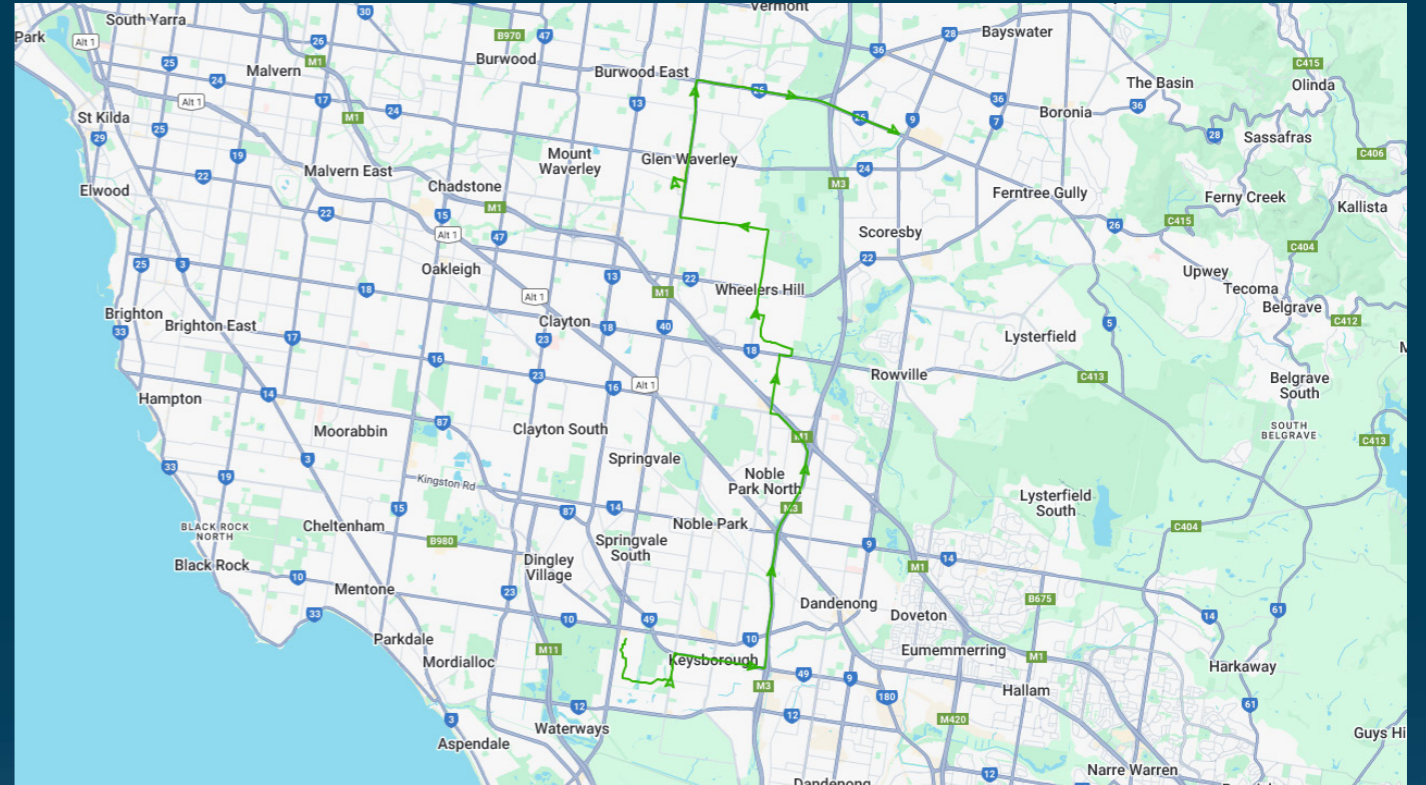

Haileybury College (Keysborough & Newlands Campuses)

Route: 2224 | Afternoon

Stop ID	Stop Name	Time	Stop ID	Stop Name	Time
44538	Haileybury College - Keysborough Campus	15:55			
46632	Haileybury College - Newlands Campus	15:55			
3067	Gladeswood Dr/Jacksons Rd	16:20			
3064	Wellington Rd/Jacksons Rd	16:22			
1474	Bruford Ave/Jells Rd	16:27			
9010	Ajax Dr/Jells Rd	16:28			
7678	Petronella Ave/Jells Rd	16:29			
7670	Heatherlea Dr/Jells Rd	16:29			
6999	Heysham Dr/Jells Rd	16:30			
6033	Strickland Dr/Jells Rd	16:31			
1945	Northam St/Waverley Rd	16:31			
976	Dominion Ct/Waverley Rd	16:32			
15822	Viewpoint Ave/Waverley Rd	16:34			
15820	Jordan Gr/Waverley Rd	16:35			
21015	Glen Waverley Station	16:38			
12508	High Street Rd/Springvale Rd	16:40			
12510	The Boulevard/Springvale Rd	16:41			
12511	Tolmie Way/Springvale Rd	16:42			
13673	Highbury Rd/Springvale Rd	16:42			
12513	Vision Dr/Springvale Rd	16:43			
8247	Springvale Rd/Burwood Hwy	16:44			
8249	Vermont South Tram Terminus	16:46			
8253	Morack Rd/Burwood Hwy	16:48			
8256	Cathies Lane/Burwood Hwy	16:51			
8258	Templeton St/Burwood Hwy	16:53			
8260	Old Stud Rd/Burwood Hwy	16:55			

Times listed are estimated times only, it is advised to arrive at your stop earlier than the listed time to avoid missing your bus.

You can also download the Ventura Tracker app to view real time bus locations of all services

Haileybury College (Keysborough & Newlands Campuses)

Route: 2224 | Afternoon

TURN DIRECTIONS

Via Scotch Ave, Cont Stanford Ave, Left Keylana Dr, Left Chapel Rd, Right Dandenong Bypass, Left Eastlink, Left Monash Fwy, Left Police Rd, Right Jacksons Rd, Right Wellington Rd, Left Garnett Rd, Left Whalley Dr, Cont Left Whalley Dr, Left Grandview Rd, Right Jells Rd, Left Waverley Rd, Right Springvale Rd, Left Railway Pde Nth, Left Glen Waverley Station Bus Interchange, Right Railway Pde Nth, Left Springvale Rd, Right Burwood Hwy to Old Stud Rd

To view our list of live tracked services, visit www.venturabus.com.au
Timetable Printed : 30 September 2024