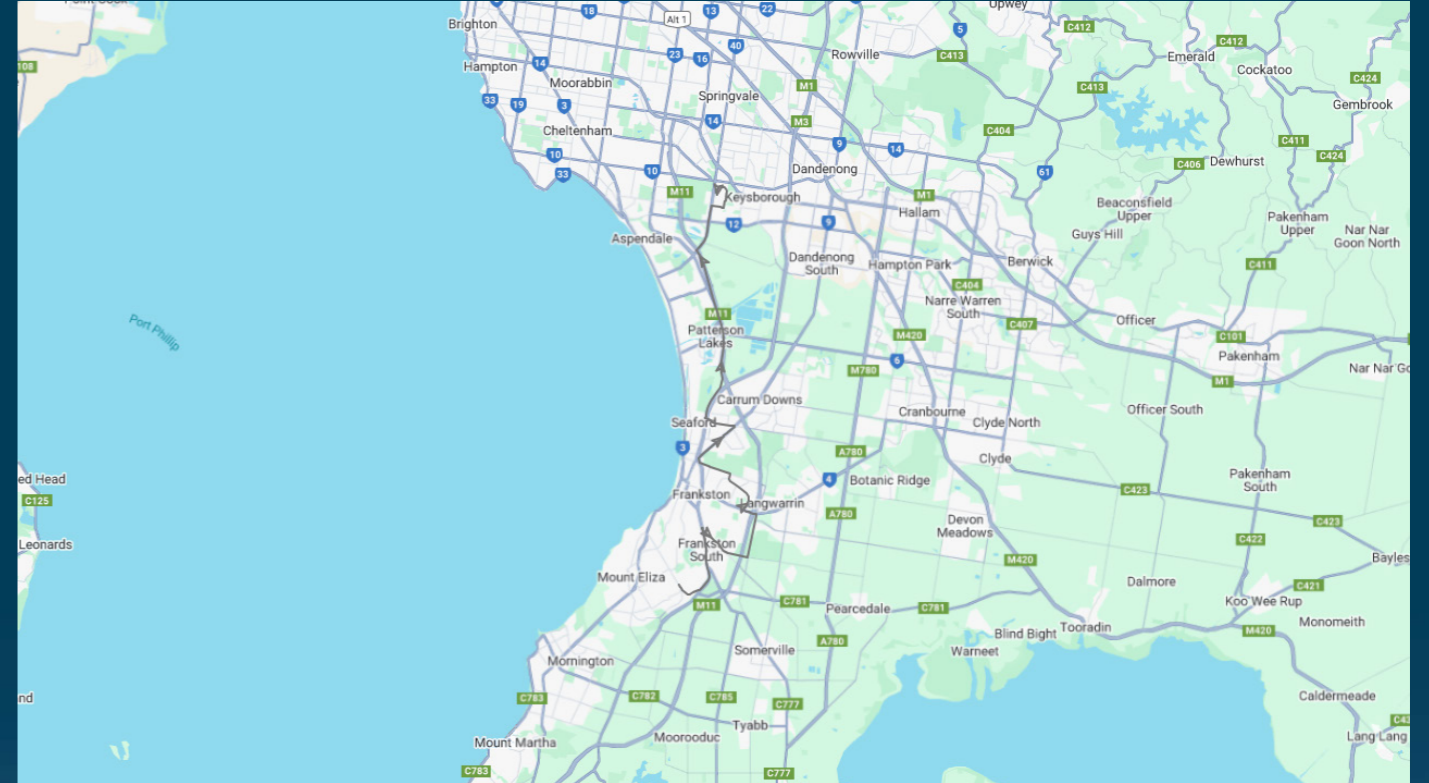

You can also download the Ventura Tracker app to view real time bus locations of all services

Haileybury College (Keysborough & Newlands Campuses)

Route: 2221 | Morning

Stop ID	Stop Name	Time	Stop ID	Stop Name	Time
13348	Sibyl Ave/Humphries Rd	07:21			
bamoe	Balamara Crt/Mountain Ave	07:23			
13355	Rosedale Gr/Moorooduc Hwy	07:25			
11129	Frankston-Flinders Rd/Golf Links Rd	07:27			
14350	Mt Erin College/Golf Links Rd	07:30			
14349	Heatherhill Rd/Robinsons Rd	07:31			
mcroe	McClelland Dr/Robinsons Rd	07:32			
crmcn	Cranbourne-Frankston Rd/McClelland Dr	07:35			
11101	Naranga Cres/Karingal Dr	07:39			
11105	Carramar Dr/Karingal Dr	07:40			
11118	Skye Rd/Karingal Dr	07:41			
2995	Grant Ave/Frankston-Dandenong Rd	07:42			
14975	Corsican St/Frankston-Dandenong Rd	07:43			
51818	Bellevue Cres/Seaford Rd	07:44			
51820	Barry St/Seaford Rd	07:54			
44538	Haileybury College - Keysborough Campus	08:20			
46632	Haileybury College - Newlands Campus	08:23			

Haileybury College (Keysborough & Newlands Campuses)

Route: 2221 | Morning

TURN DIRECTIONS

Via Humphries Rd, Left Mountain Ave, Left Moorooduc Hwy, Cont Frankston-Flinders Rd, Right Golf Links Rd, Left Robinsons Rd, Left McClelland Dr, Left Cranbourne Rd, Right Karingal Dr, Left Skye Rd, Right Frankston-Dandenong Rd, Left Seaford Rd, Right Frankston Fwy, Left Mornington Peninsula Fwy, Right Keylana Dr, Left Lake View Blvd, Left Edgewater Dr into Haileybury College