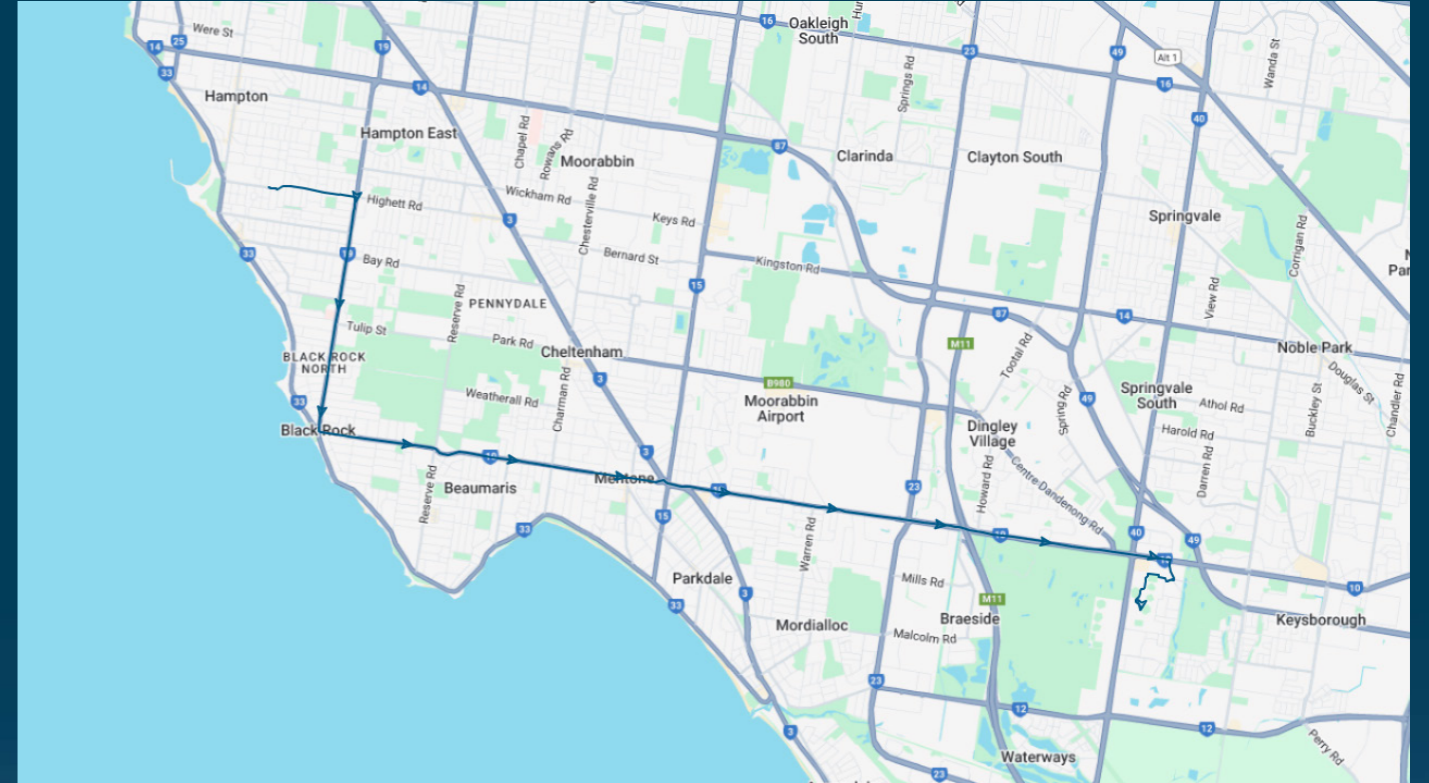

Times listed are estimated times only, it is advised to arrive at your stop earlier than the listed time to avoid missing your bus.

You can also download the Ventura Tracker app to view real time bus locations of all services

To view our list of live tracked services, visit www.venturabus.com.au
 Timetable Printed : 30 September 2024

Haileybury College (Keysborough & Newlands Campuses)

Route: 2201 | Morning

Stop ID	Stop Name	Time	Stop ID	Stop Name	Time
KYBR	Kyarra St/Bridge St	07:28			
3598	Field St/Highett Rd	07:34			
10101	Abberfield Nursing Home/Bluff Rd	07:35			
10103	Bay Rd/Bluff Rd	07:38			
8034	Fairway Nursing Home/Bluff Rd	07:39			
8037	Cheltenham Rd/Bluff Rd	07:40			
8038	Arkaringa Cres/Bluff Rd	07:42			
10107	Hunter Ave/Balcombe Rd	07:44			
44538	Haileybury College - Keysborough Campus	08:20			
46632	Haileybury College - Newlands Campus	08:23			

Haileybury College (Keysborough & Newlands Campuses)

Route: 2201 | Morning

TURN DIRECTIONS

Via Bridge St, Cont Highett Rd, Right Bluff Rd, Left Balcombe Rd, Right Nepean Hwy, Left Lower Dandenong Rd, Cont Cheltenham Rd, Right Lake View Blvd, Right Edgewater Dr into Haileybury College

To view our list of live tracked services, visit www.venturabus.com.au
 Timetable Printed : 30 September 2024

Times listed are estimated times only, it is advised to arrive at your stop earlier than the listed time to avoid missing your bus.