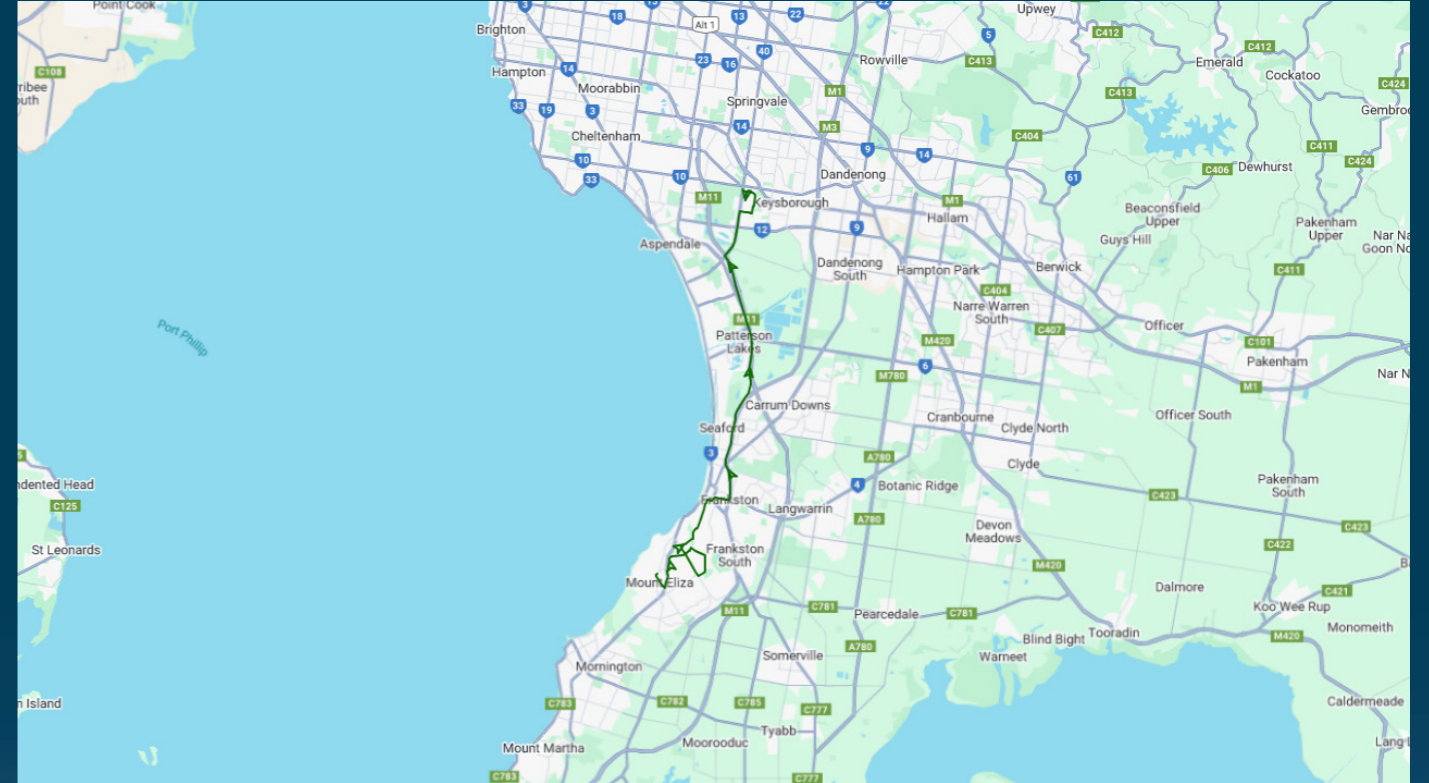

To view our list of live tracked services, visit www.venturabus.com.au
 Timetable Printed : 30 September 2024

Haileybury College (Keysborough & Newlands Campuses)

Route: 2220 | Morning

Stop ID	Stop Name	Time	Stop ID	Stop Name	Time
11269	Mt Eliza SC/Mt Eliza Way	07:15			
giban	Gillards Rd/Baden Powell Dr	07:20			
bahus	Baden Powell Dr/Humphries Rd	07:25			
brhus	Bareena Dr/Humphries Rd	07:26			
wahus	Walkers Rd/Humphries Rd	07:27			
13796	Norman Ave/Brighton St	07:32			
13793	Harcourt Ave/Baden Powell Dr	07:33			
13789	Liddesdale Ave/Kars St	07:35			
13787	Muir St/Kars St	07:36			
12395	Frankston Arts Centre/Davey St	07:40			
44538	Haileybury College - Keysborough Campus	08:10			
46632	Haileybury College - Newlands Campus	08:15			

Haileybury College (Keysborough & Newlands Campuses)

Route: 2220 | Morning

TURN DIRECTIONS

Via Mt Eliza Way, Left Canadian Bay Rd, Left Nepean Hwy, Right Baden Powell Dr, Right Humphries Rd, Left Overport Rd, Left Seaview Rd, Left Baden Powell Dr, Right Humphries Rd, Right Brighton St, Left Baden Powell Dr, Left Kars St, Cont Young St, Right Davey St, Left Baxter Rd, Cont Cranbourne Rd, Left McMahons Rd, Cont Frankston Fwy, Left Mornington Peninsula Fwy, Right Keylana Dr, Left Lake View Blvd, Left Edgewater Dr into Haileybury College