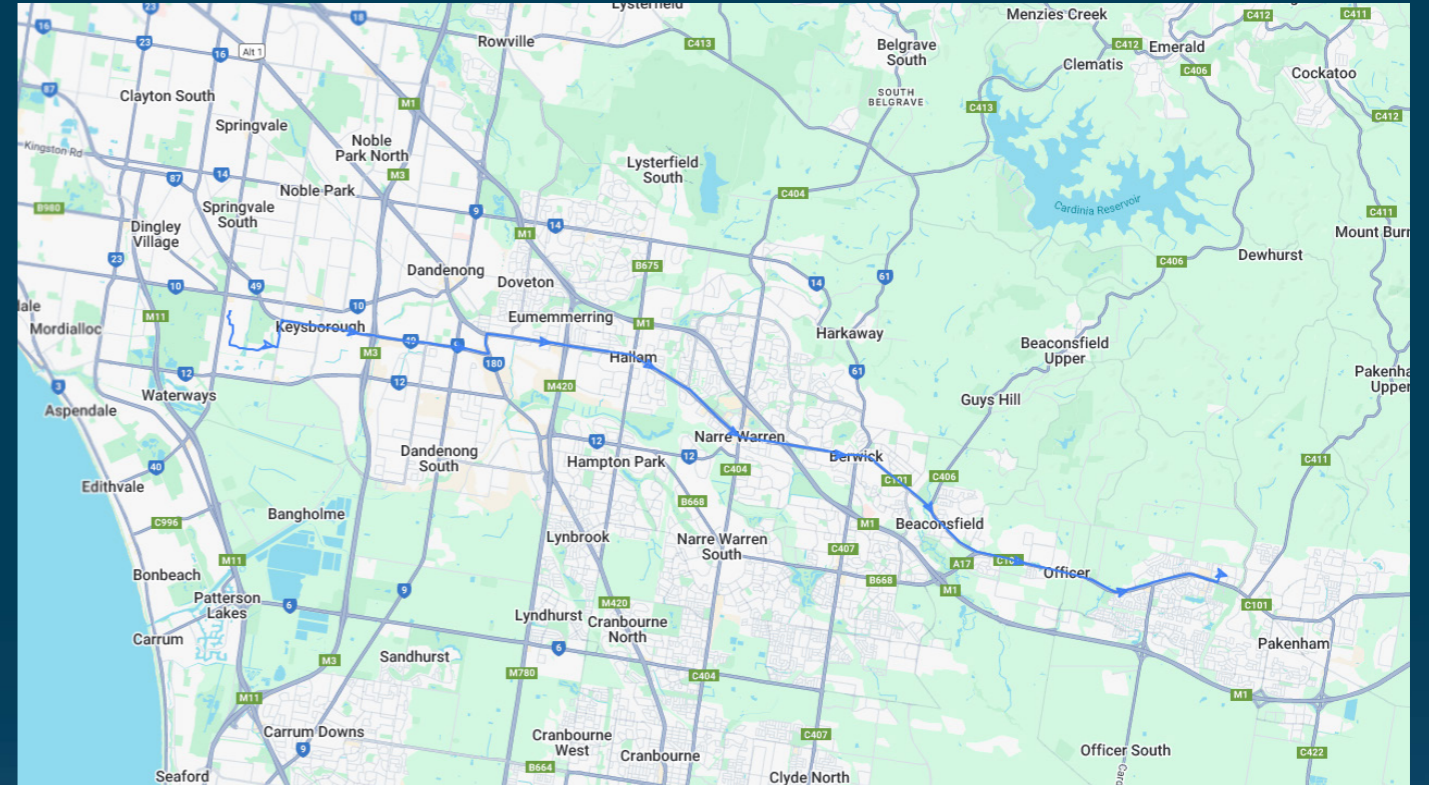

Haileybury College (Keysborough & Newlands Campuses)

Route: 2211 | Afternoon

Stop ID	Stop Name	Time	Stop ID	Stop Name	Time
44538	Haileybury College - Keysborough Campus	15:55			
46632	Haileybury College - Newlands Campus	15:55			
3683	Hinrichsen Dr/Princes Hwy	16:25			
3684	Tinks Rd/Princes Hwy	16:26			
3685	Fountain Gate Tennis Club/Princes Hwy	16:27			
3686	Springwood Ave/Princes Hwy	16:28			
3688	Webb St/Princes Hwy	16:29			
3689	Lauderdale Rd/Princes Hwy	16:30			
3690	Victor Cres/Princes Hwy	16:31			
3691	Verdun Dr/Princes Hwy	16:31			
3693	Parkhill Dr/Princes Hwy	16:34			
3694	William Rd/Princes Hwy	16:34			
3695	Wilson Botanic Park/Princes Hwy	16:35			
3696	York Rd/Princes Hwy	16:36			
3697	Berwick Shops/High St	16:36			
3699	Bain St/Princes Hwy	16:38			
3701	Manuka Rd/Princes Hwy	16:40			
3704	Beaconsfield Plaza/Princes Hwy	16:41			
3709	Whiteside Rd/Princes Hwy	16:46			
48730	Timbertop Bvd/Princes Hwy	16:48			
3710	Bayview Rd/Princes Hwy	16:49			
3711	Tivendale Rd/Princes Hwy	16:50			
38053	Cardinia Rd/Princes Hwy	16:55			
44589	Ventura Pakenham Depot	17:00			

Times listed are estimated times only, it is advised to arrive at your stop earlier than the listed time to avoid missing your bus.

You can also download the Ventura Tracker app to view real time bus locations of all services

Haileybury College (Keysborough & Newlands Campuses)

Route: 2211 | Afternoon