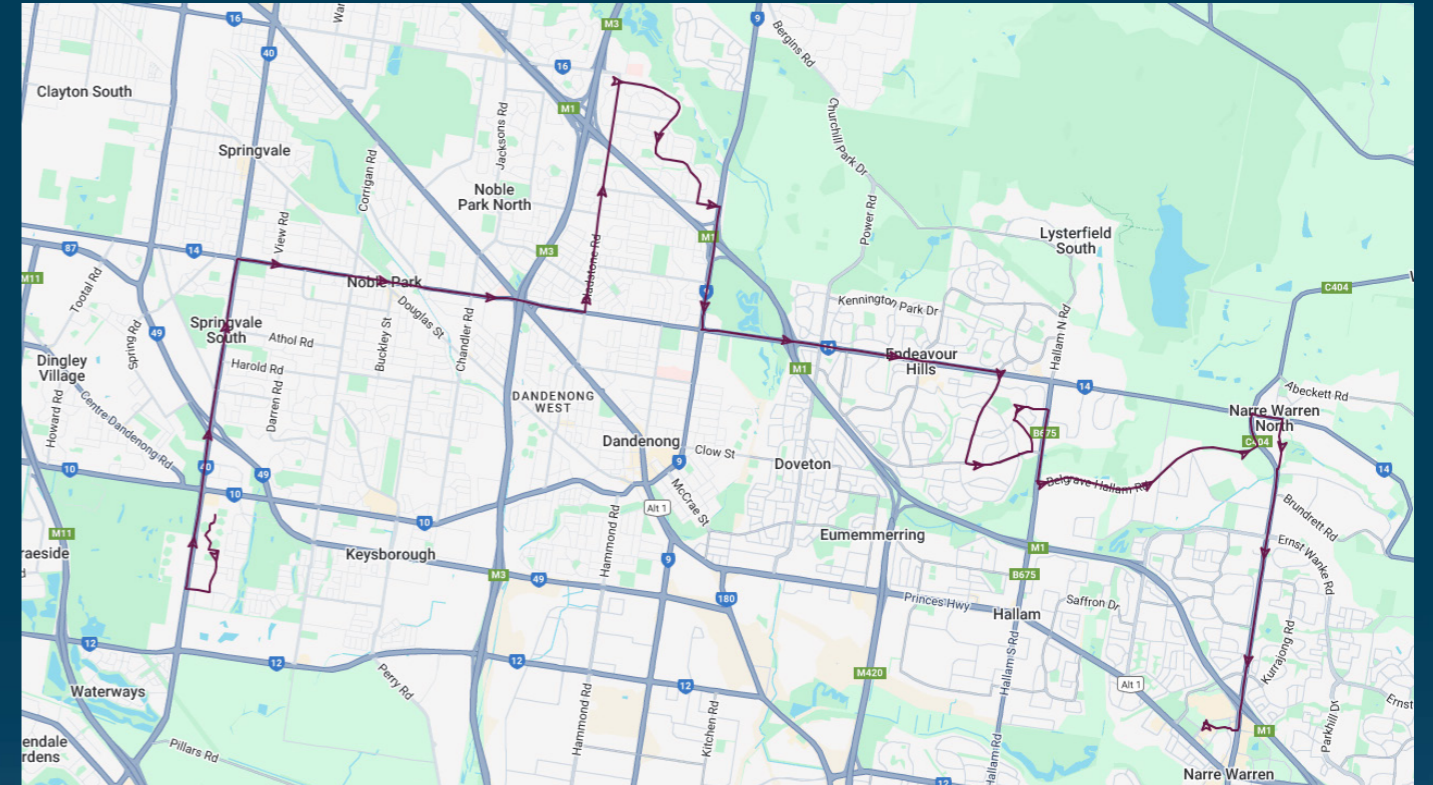

Times listed are estimated times only, it is advised to arrive at your stop earlier than the listed time to avoid missing your bus.

You can also download the Ventura Tracker app to view real time bus locations of all services

Haileybury College (Keysborough & Newlands Campuses)

Route: 2200 | Afternoon

TURN DIRECTIONS

Via Scotch Ave, Cont Stanford Ave, Right Keylana Dr, Right Springvale Rd, Right Heatherton Rd, Left Gladstone Rd, Right Outlook Dr, Left Brady Rd, Right Stud Rd, Left Heatherton Rd, Right John Fawkner Rd, Left James Cook Dr, Left Conran Ave, Right Thomas Mitchell Dr, Right Hallam Rd Nth, Left Belgrave-Hallam Rd, Left Belgrave-Hallam Rd, Right Heatherton Rd, Right Memorial Dr, Left Narre Warren Nth Rd, Right Overland Dr, u-turn at 3rd roundabout, Left into Fountain Gate SC

To view our list of live tracked services, visit www.venturabus.com.au
Timetable Printed : 30 September 2024