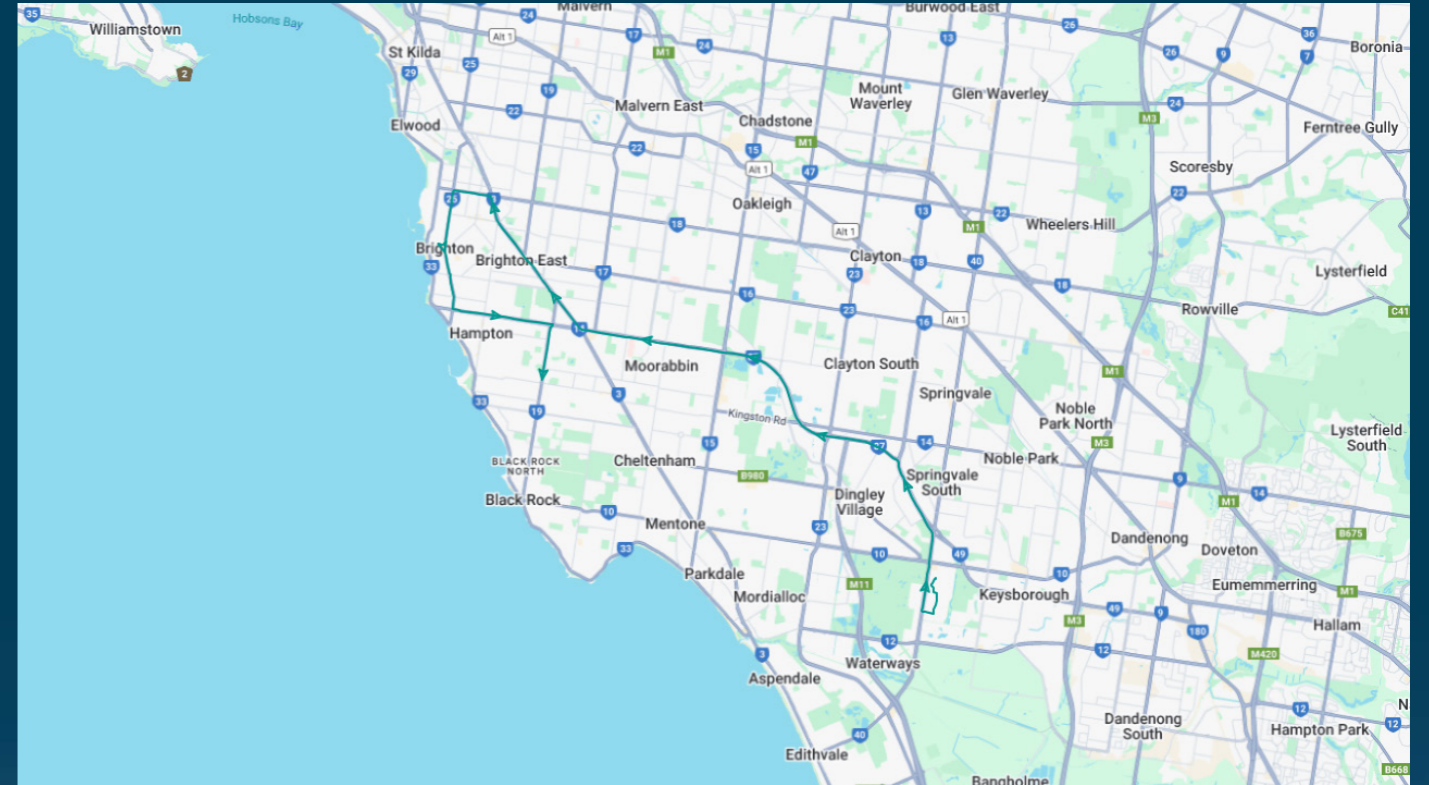

Haileybury College (Keysborough & Newlands Campuses)

Route: 2208 | Afternoon

Stop ID	Stop Name	Time	Stop ID	Stop Name	Time
44538	Haileybury College - Keysborough Campus	15:55			
46632	Haileybury College - Newlands Campus	15:56			
51600	Dendy St/Nepean Hwy	16:38			
39577	Hawthorn Rd/Nepean Hwy	16:41			
conoe	Cochrane St/North Rd	16:47			
1414	Bay St/North Rd	16:50			
1411	Cabrini Hospital/New St	16:52			
1409	Railway Ave/New St	16:54			
8015	Windemere Cres/New St	16:55			
1407	Were St/New St	16:56			
1406	South Rd/New St	16:57			
3487	Hampton St/South Rd	16:59			
3488	St Leonards College/South Rd	17:00			
3489	Canberra Gr/South Rd	17:00			
3490	Comer St/South Rd	17:01			
3491	Prince St/South Rd	17:01			
3492	Ivy St/South Rd	17:02			
3493	Letchworth Ave/South Rd	17:03			
3494	Studley Rd/South Rd	17:03			
15987	Fewster Rd/Bluff Rd	17:06			
10100	June St/Bluff Rd	17:08			

Times listed are estimated times only, it is advised to arrive at your stop earlier than the listed time to avoid missing your bus.

You can also download the Ventura Tracker app to view real time bus locations of all services

Haileybury College (Keysborough & Newlands Campuses)

Route: 2208 | Afternoon

TURN DIRECTIONS

Via Scotch Ave, Cont Stanford Ave, Right Keylana Dr, Right Springvale Rd, Left Westall Rd Ext, Left Dingley Bypass, Cont South Rd, Right Nepean Hwy, Left North Rd, Left New St, Left South Rd, Right Bluff Rd to June St

To view our list of live tracked services, visit www.venturabus.com.au

Timetable Printed : 30 September 2024