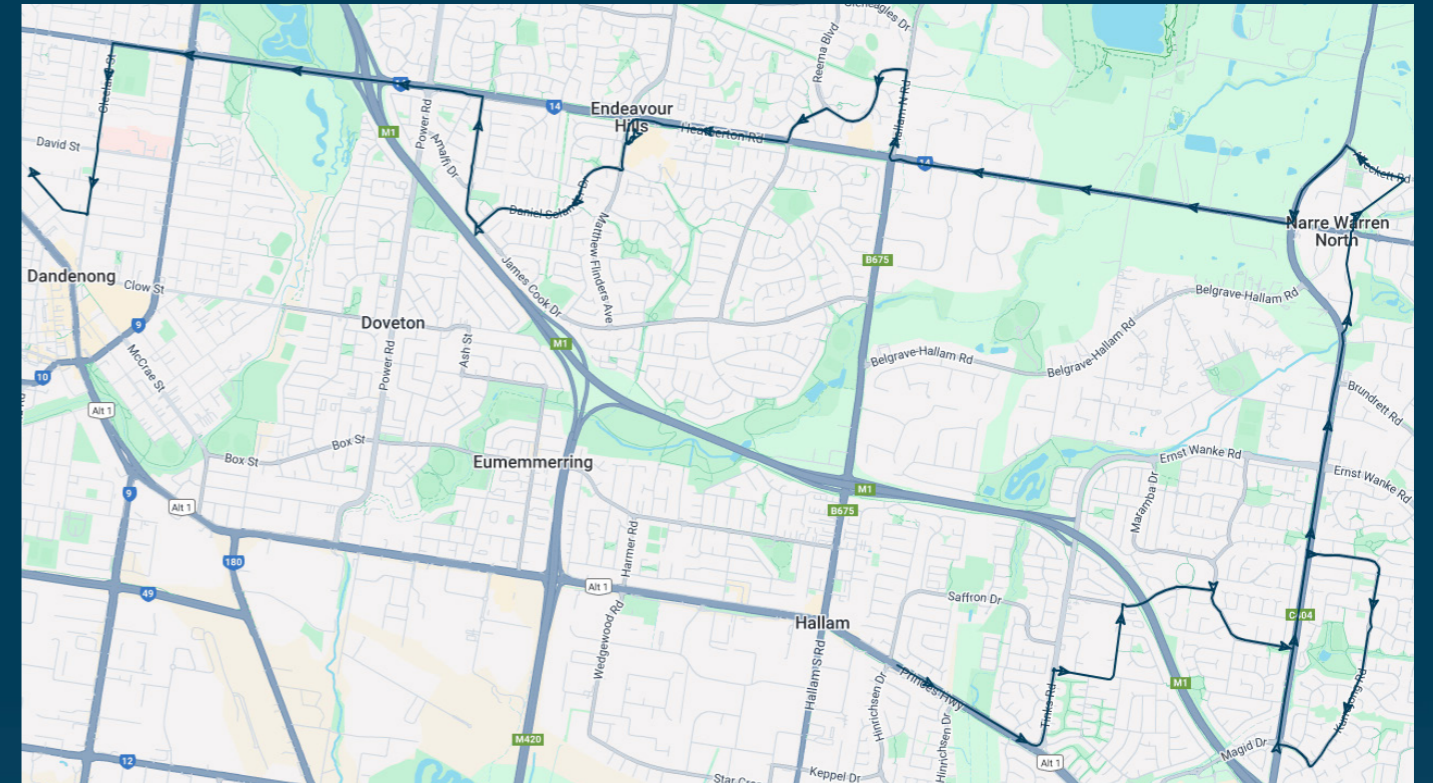

Times listed are estimated times only, it is advised to arrive at your stop earlier than the listed time to avoid missing your bus.

You can also download the Ventura Tracker app to view real time bus locations of all services

Gleneagles Secondary College

Route: 2238 | Morning