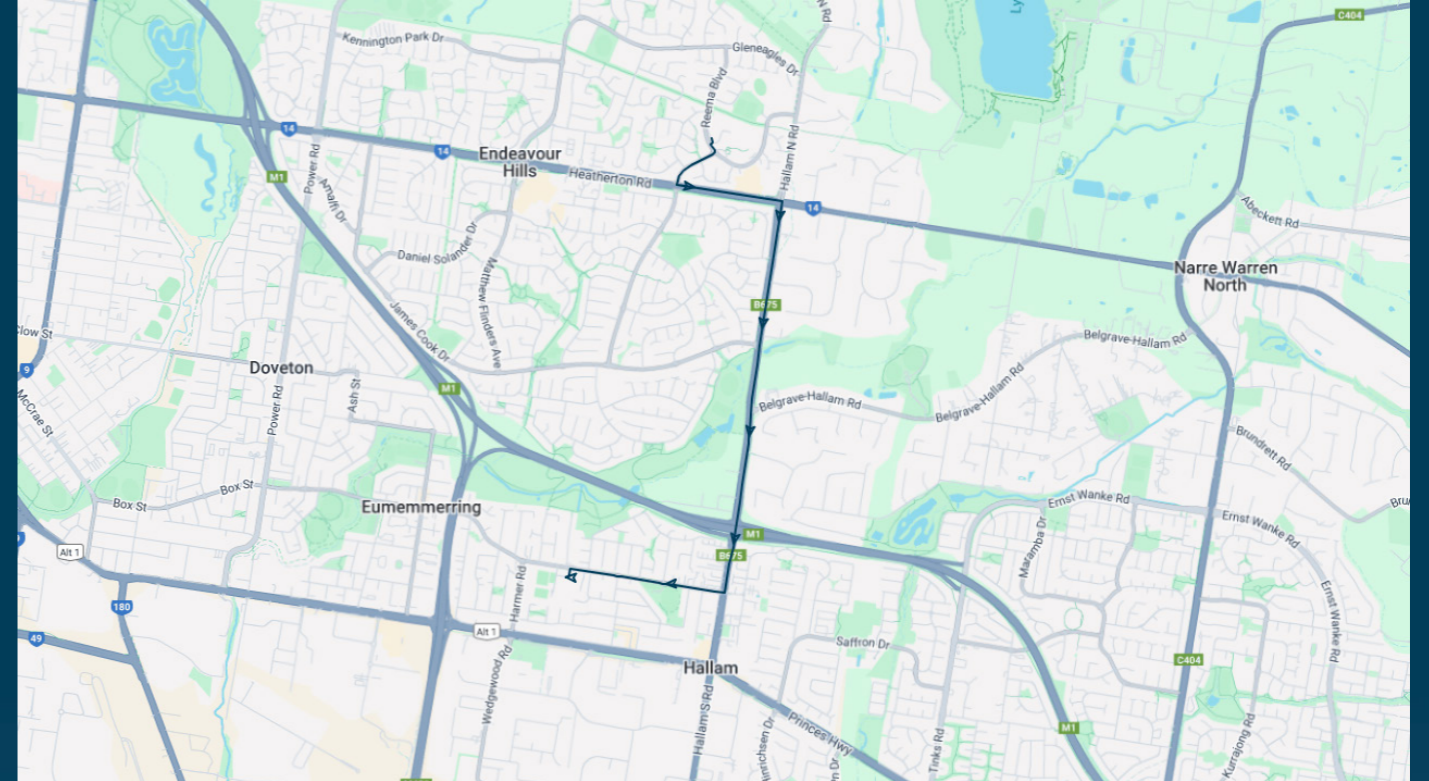

Gleneagles Secondary College

Route: 2260 | Afternoon

Stop ID	Stop Name	Time	Stop ID	Stop Name	Time
44505	Gleneagles Secondary College	15:00			
2956	Chantell Ave/Hanna Dr	15:00			
14610	Thomas Mitchell Dr/Hallam North Rd	15:05			
51348	Hallam North Rd/Belgrave-Hallam Rd	15:08			
4229	Mulguthrie Ct/Frawley Rd	15:12			
4230	Mountview Ave/Frawley Rd	15:13			
4231	Windsor St/Frawley Rd	15:13			
4232	Cornwall St/Frawley Rd	15:14			
44524	Hallam Senior Secondary College	15:15			

Gleneagles Secondary College

Route: 2260 | Afternoon

TURN DIRECTIONS

Picks up from inside the school ### Via Left Reema Blvd, Right Hanna Dr, Left Heatherton Rd, Right Hallam Nth Rd, Cont Belgrave-Hallam Rd, Right Frawley Rd, Left into Hallam Secondary College

To view our list of live tracked services, visit www.venturabus.com.au
Timetable Printed : 30 September 2024

Times listed are estimated times only, it is advised to arrive at your stop earlier than the listed time to avoid missing your bus.

You can also download the Ventura Tracker app to view real time bus locations of all services