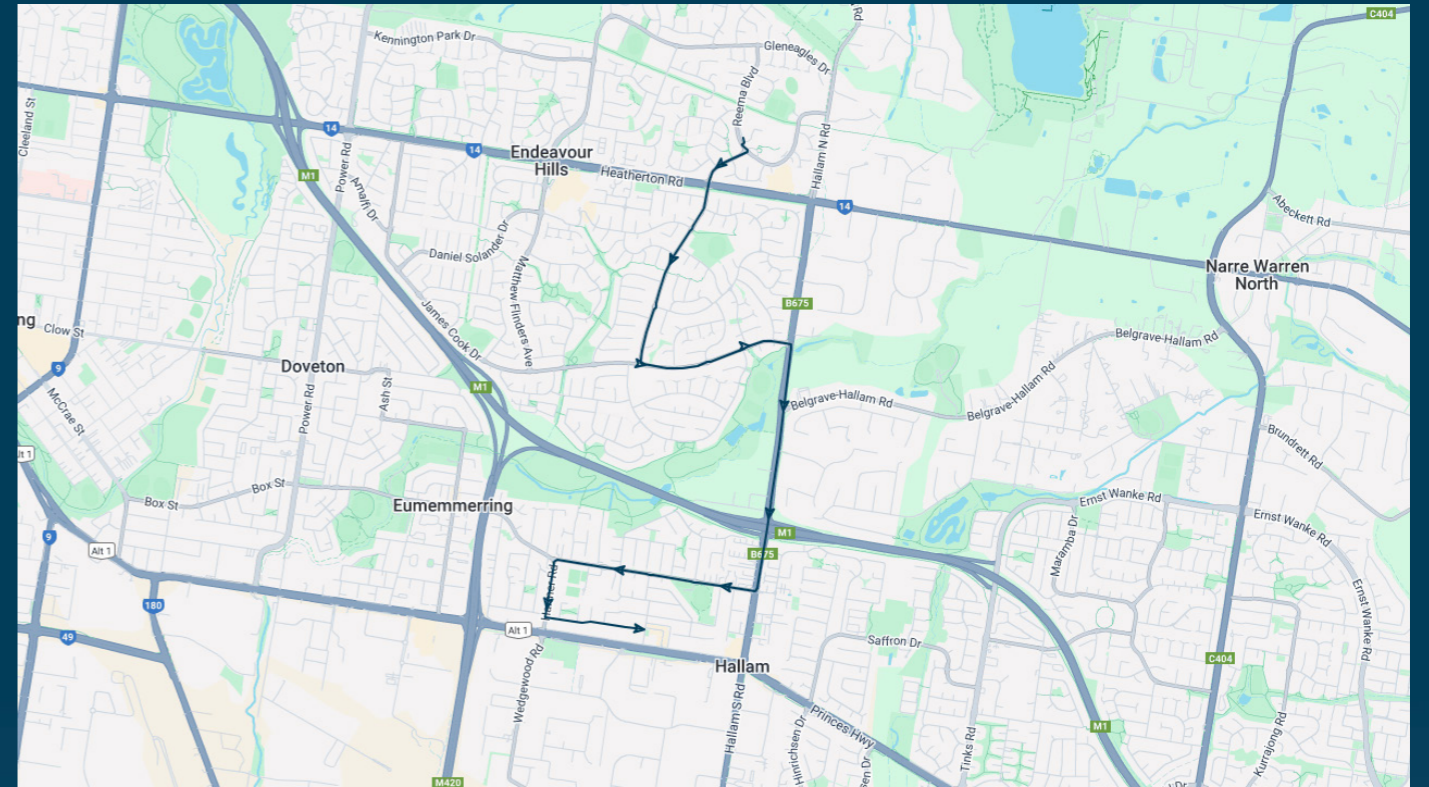

Gleneagles Secondary College

Route: 1507 | Afternoon

Stop ID	Stop Name	Time	Stop ID	Stop Name	Time
44505	Gleneagles Secondary College	15:10			
2956	Chantell Ave/Hanna Dr	15:10			
2975	Cunningham Dr/John Fawkner Dr	15:11			
14727	Singleton Reserve/John Fawkner Dr	15:11			
2979	Sydney Parkinson Ave/John Fawkner Dr	15:12			
17161	Thomas Mitchell Dr/John Fawkner Dr	15:12			
3021	Southern Cross PS/John Fawkner Dr	15:13			
27804	Forrest Ct/James Cook Dr	15:15			
14731	Hallam North Rd/James Cook Dr	15:15			
51348	Hallam North Rd/Belgrave-Hallam Rd	15:17			
4229	Mulguthrie Ct/Frawley Rd	15:20			
4230	Mountview Ave/Frawley Rd	15:20			
4231	Windsor St/Frawley Rd	15:20			
4232	Cornwall St/Frawley Rd	15:21			
4233	Hallam Senior Sec Col/Frawley Rd	15:22			
44525	Princes Domain Dr/Alexander St	15:25			

Times listed are estimated times only, it is advised to arrive at your stop earlier than the listed time to avoid missing your bus.

You can also download the Ventura Tracker app to view real time bus locations of all services

Gleneagles Secondary College

Route: 1507 | Afternoon