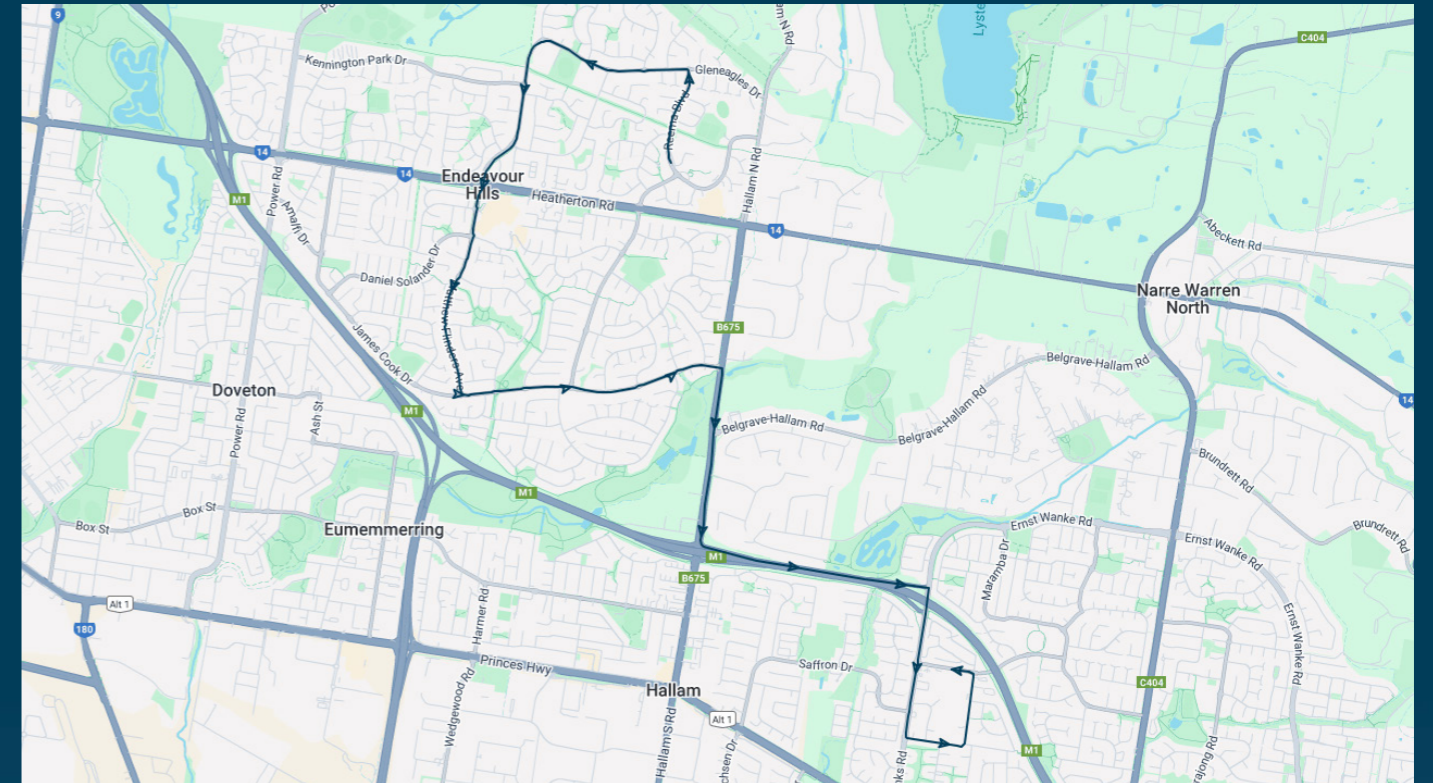

Gleneagles Secondary College

Route: 1550 | Afternoon

Stop ID	Stop Name	Time	Stop ID	Stop Name	Time
44505	Gleneagles Secondary College	15:05			
816	Maryrose Cres/Reema Blvd	15:05			
3031	Reema Blvd/Gleneagles Dr	15:06			
23041	Shetland St/Gleneagles Dr	15:07			
27789	Barry Simon Reserve/Gleneagles Dr	15:08			
3038	Clifton Way/Mossgiel Park Dr	15:10			
796	St Paul Apostle South School	15:12			
801	Hunter Rise/Matthew Flinders Ave	15:13			
802	20 Matthew Flinders Ave	15:13			
806	Hutchins Ave/Matthew Flinders Ave	15:14			
807	Ravenhill Cres/James Cook Dr	15:14			
808	Sydney Parkinson Reserve/James Cook Dr	15:15			
809	Southern Cross PS/James Cook Dr	15:15			
27804	Forrest Ct/James Cook Dr	15:17			
14731	Hallam North Rd/James Cook Dr	15:18			
51348	Hallam North Rd/Belgrave-Hallam Rd	15:19			
3742	Prospect Hill Rd/Tinks Rd	15:26			
13485	Sylvanwood Cres/Prospect Hill Rd	15:26			
13486	Fountain Gate Primary School/Victoria Rd	15:27			
13487	Fountain Gate Sec Col/Victoria Rd	15:28			
44579	Fountain Gate Secondary College	15:29			

Times listed are estimated times only, it is advised to arrive at your stop earlier than the listed time to avoid missing your bus.

You can also download the Ventura Tracker app to view real time bus locations of all services

Gleneagles Secondary College

Route: 1550 | Afternoon

TURN DIRECTIONS

Picks up from inside the school ### Via Right Reema Blvd, Left Gleneagles Dr, Cont Mossgiel Park Dr, Cont Matthew Flinders Ave, Left James Cook Dr, Right Hallam Nth Rd, Cont Belgrave-Hallam Rd, Left Monash Fwy, Right Ernst Wanke Rd, Cont Tinks Rd, Left Prospect Hill Rd, Left Victoria Rd, Left Josephine Rd to Fountain Gate Secondary College

To view our list of live tracked services, visit www.venturabus.com.au

Timetable Printed : 30 September 2024