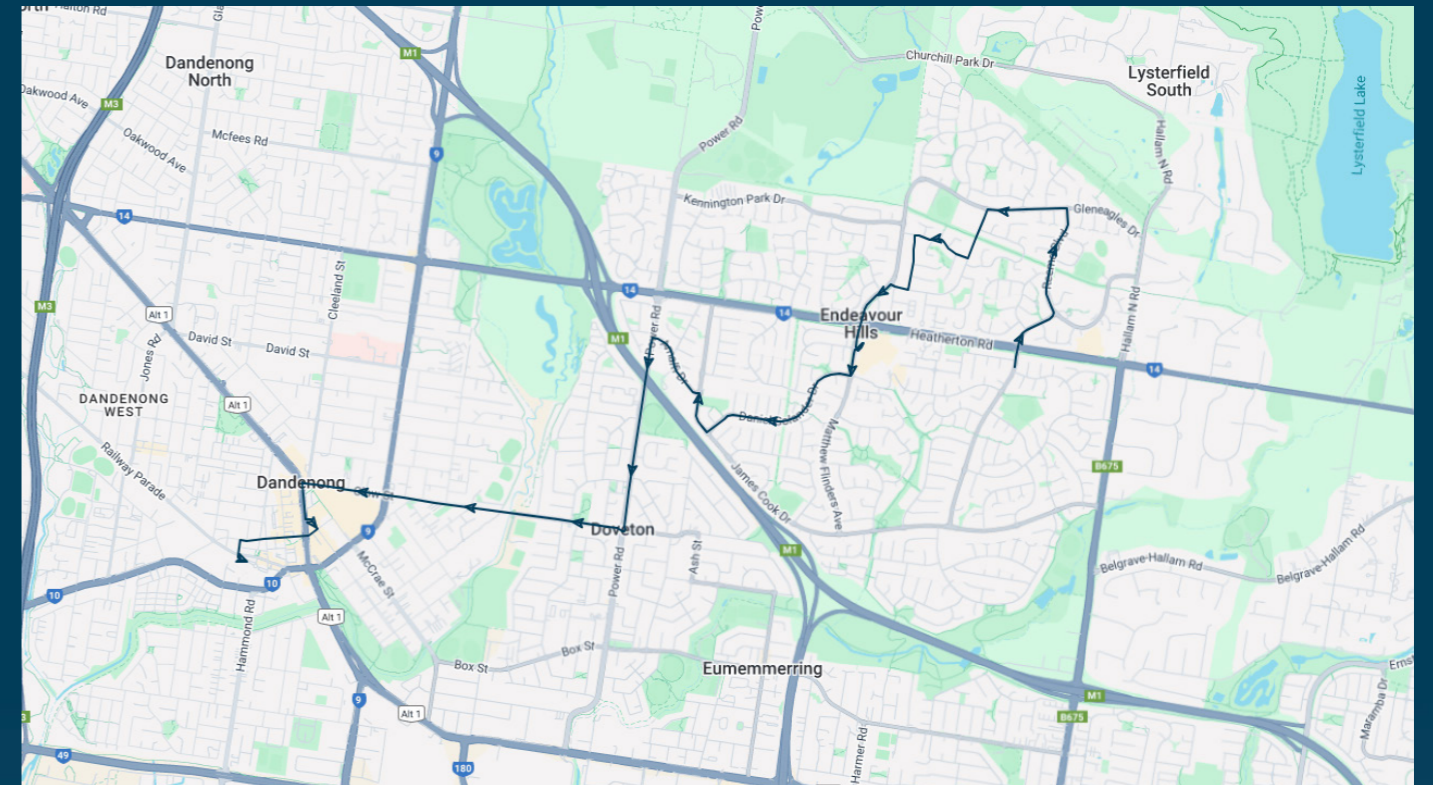

Times listed are estimated times only, it is advised to arrive at your stop earlier than the listed time to avoid missing your bus.

You can also download the Ventura Tracker app to view real time bus locations of all services

Gleneagles Secondary College

Route: 2269 | Morning

TURN DIRECTIONS

Via John Fawkner Dr, Cont Hanna Dr, Left Gleneagles Dr, Left Scotsburn Way, Right Heathmere Cres, Left Lachlan Dr, Right Scotsburn Way, Left Mossgiel Park Dr, Cont Matthew Flinders Ave, Left into Endeavour Hills SC Bus Terminal, Left Matthew Flinders Ave, Right Daniel Solander Dr, Right James Cook Dr, Left Amalfi Dr, Left Power Rd, Right Kidds Rd, Cont Clow St, Left Lonsdale St, Left Langhorne St, Right Walker St, Cont George St, Left Rudduck St into Dandenong Station

To view our list of live tracked services, visit www.venturabus.com.au

Timetable Printed : 2 October 2024