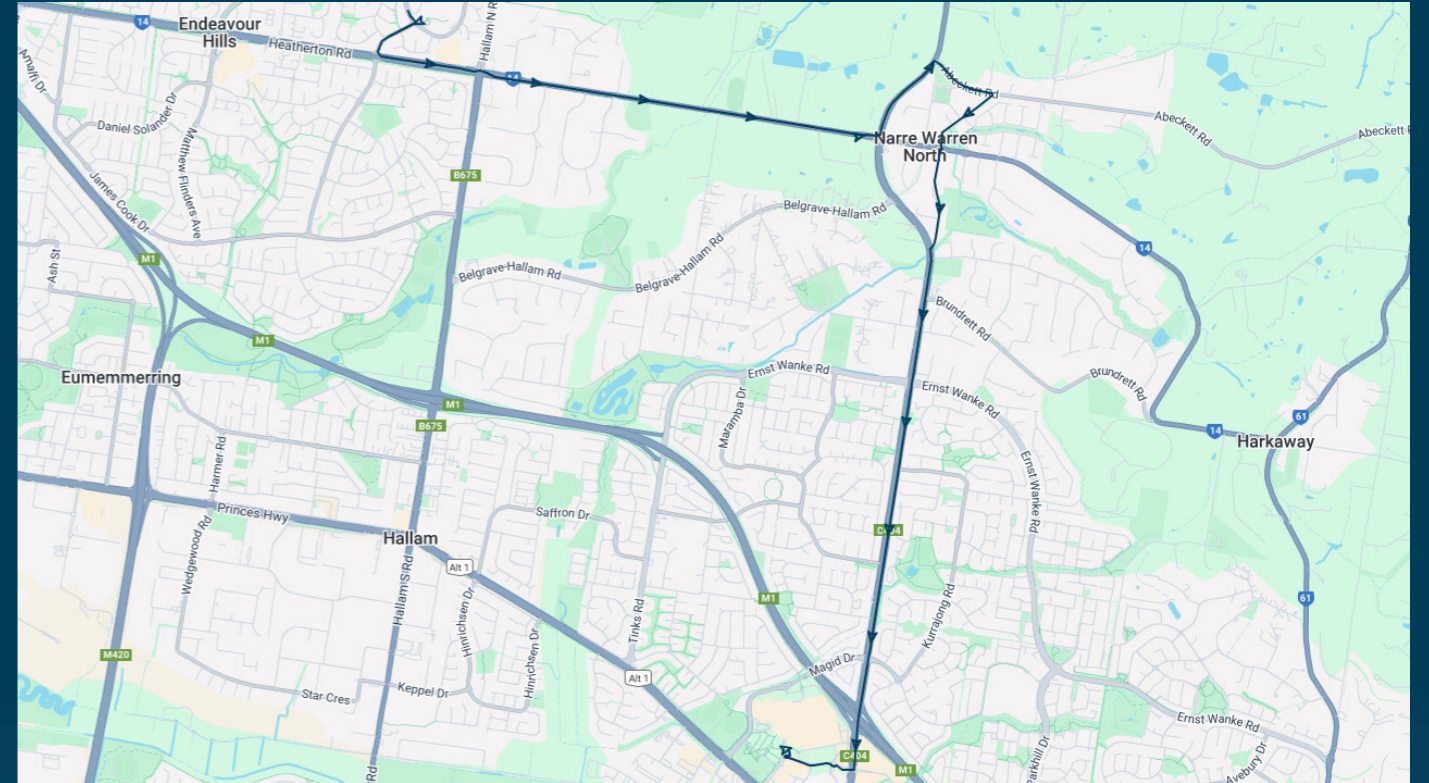

Times listed are estimated times only, it is advised to arrive at your stop earlier than the listed time to avoid missing your bus.

You can also download the Ventura Tracker app to view real time bus locations of all services

To view our list of live tracked services, visit www.venturabus.com.au

Timetable Printed : 30 September 2024

Gleneagles Secondary College

Route: 2236 | Afternoon

Stop ID	Stop Name	Time	Stop ID	Stop Name	Time
2955	Gleneagles Sec Col/Reema Blvd	15:05			
2956	Chantell Ave/Hanna Dr	15:06			
22592	Reservoir Rd/Heatherton Rd	15:12			
22508	Heatherton Rd/Belgrave-Hallam Rd	15:16			
12310	Narre Warren North Scout Hall/Memorial Dr	15:21			
13509	Narre Warren North CFA/Memorial Dr	15:22			
14739	Fox Rd/Narre Warren North Rd	15:24			
13510	Mary Mackillop PS/Narre Warren North Rd	15:25			
13511	382 Narre Warren North Rd	15:26			
13512	Kurrajong Rd/Narre Warren North Rd	15:27			
46450	Prospect Hill Retarding Basin	15:28			
22597	Ryelands Dr/Narre Warren North Rd	15:30			
21027	Fountain Gate SC	15:35			

Gleneagles Secondary College

Route: 2236 | Afternoon

TURN DIRECTIONS

Picks up in Reema Blvd, outside the school ### Via Reema Blvd, Right Hanna Dr, Left Heatherton Rd, Left Belgrave-Hallam Rd, Right A'Beckett Rd, Right Main St, Left Memorial Dr, Left Narre Warren Nth Rd, Right Overland Dr into Fountain Gate SC