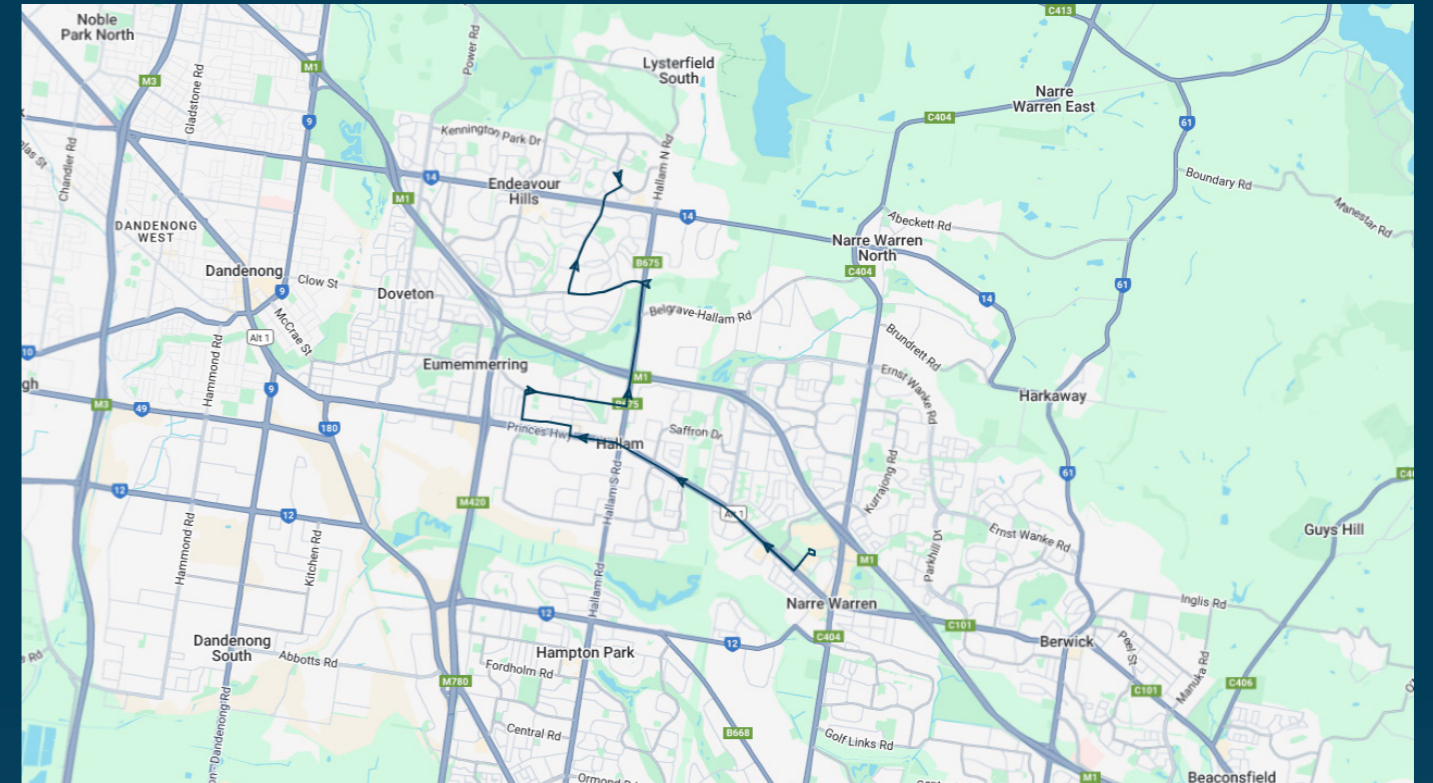

Gleneagles Secondary College

Route: 1542 | Morning

Stop ID	Stop Name	Time	Stop ID	Stop Name	Time
38064	Fountain Gate SC - Bay 5	07:20			
4223	Springwood Ave/Princes Hwy	07:21			
4327	Max Pawsey Reserve/Princes Hwy	07:22			
4224	Fountain Gate Tennis Club/Princes Hwy	07:23			
4225	Tinks Rd/Princes Hwy	07:25			
4226	Hinrichsen Dr/Princes Hwy	07:26			
4227	Fitzgerald Rd/Princes Hwy	07:27			
18159	Hallam South Rd/Princes Hwy	07:30			
44525	Princes Domain Dr/Alexander St	07:31			
3673	Hallam Secondary College/Frawley Rd	07:35			
3674	Gunns Rd/Frawley Rd	07:35			
3675	Windsor St/Frawley Rd	07:35			
3676	Mountview Ave/Frawley Rd	07:36			
3679	Belgrave-Hallam Rd/Frawley Rd	07:36			
51351	Frawley Rd/Belgrave-Hallam Rd	07:37			
51349	Hallam North Rd/Belgrave-Hallam Rd	07:39			
3158	Forrest Ct/James Cook Dr	07:40			
810	Currie Ave/John Fawkner Dr	07:42			
811	Sydney Parkinson Ave/John Fawkner Dr	07:43			
812	Singleton Reserve/John Fawkner Dr	07:43			
813	Lawson Way/John Fawkner Dr	07:44			
815	Chantell Ave/Hanna Dr	07:44			
23040	Gleneagles Secondary College/Hanna Dr	07:44			
44505	Gleneagles Secondary College	07:45			

Times listed are estimated times only, it is advised to arrive at your stop earlier than the listed time to avoid missing your bus.

You can also download the Ventura Tracker app to view real time bus locations of all services

Gleneagles Secondary College

Route: 1542 | Morning

TURN DIRECTIONS

Via Right Overland Dr, 1st exit at roundabout, Right Princes Hwy, Right Princes Domain Dr, Left Alexander St, Right Harmer Rd, Right Frawley Rd, Left Belgrave-Hallam Rd, Cont Hallam Nth Rd, Left James Cook Dr, Right John Fawkner Dr, Cont Hanna Dr, Left Reema Blvd, Right into Gleneagles Secondary College

To view our list of live tracked services, visit www.venturabus.com.au

Timetable Printed : 9 October 2024