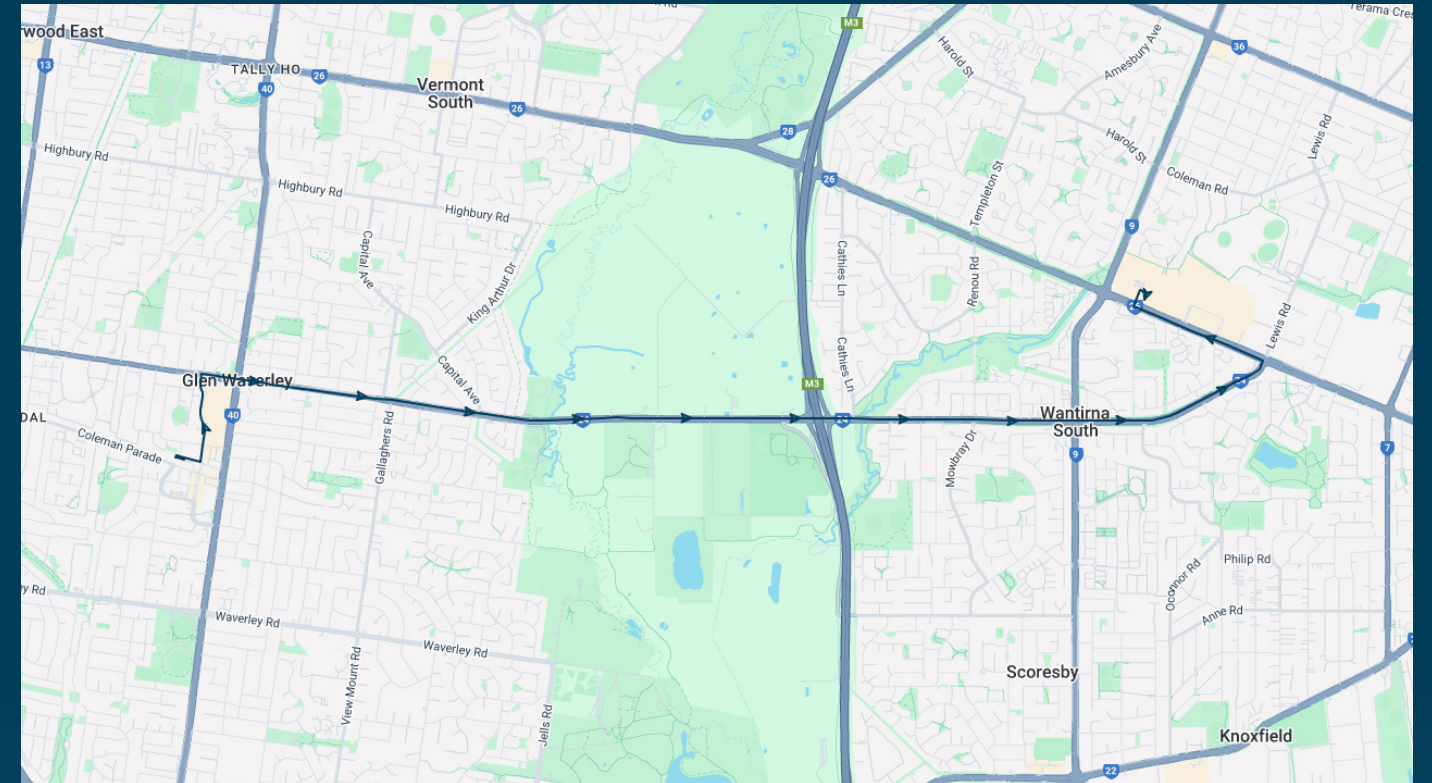

You can also download the Ventura Tracker app to view real time bus locations of all services

Glen Waverley Secondary College

Route: 1083 | Afternoon

Stop ID	Stop Name	Time	Stop ID	Stop Name	Time
21020	Glen Waverley Station - Bay 11	15:43			
21021	The Glen Shopping Centre/Snedden Dr	15:44			
15643	Springvale Rd/High Street Rd	15:46			
15642	Compton St/High Street Rd	15:47			
15641	Boronia Dr/High Street Rd	15:47			
15640	Kerrie Rd/High Street Rd	15:48			
15453	Mimosa St/High Street Rd	15:49			
15454	Capital Ave/High Street Rd	15:50			
15455	1103 High Street Rd	15:53			
15456	Bushy Park Lane/High Street Rd	15:54			
15457	Dandenong Valley Parklands/High Street Rd	15:55			
15458	1211 High Street Rd	15:56			
22770	Cathies Lane/High Street Rd	15:57			
15787	Blind Creek Lane/High Street Rd	15:58			
14716	Fonteyn Dr/High Street Rd	15:59			
15785	Mowbray Dr/High Street Rd	15:59			
15784	Jenola Pde/High Street Rd	16:00			
15783	Latvian Retirement Village/High Street Rd	16:01			
15782	Stud Rd/High Street Rd	16:02			
15781	Wolf St/High Street Rd	16:02			
15780	Wallace Rd/High Street Rd	16:03			
15779	Ravenhill Way/High Street Rd	16:04			
8706	High Street Rd/Burwood Hwy	16:05			
16192	Knox Retirement Village/466 Burwood Hwy	16:05			
16067	Lynne Ave/Burwood Hwy	16:06			
19631	Knox City SC	16:08			

Times listed are estimated times only, it is advised to arrive at your stop earlier than the listed time to avoid missing your bus.

You can also download the Ventura Tracker app to view real time bus locations of all services

Glen Waverley Secondary College

Route: 1083 | Afternoon

TURN DIRECTIONS

Via Right Railway Pde Nth, Right Kingsway, Cont Snedden Dr, Right High St Rd, Left Burwood Hwy, Right into Knox City SC

To view our list of live tracked services, visit www.venturabus.com.au
 Timetable Printed : 30 September 2024