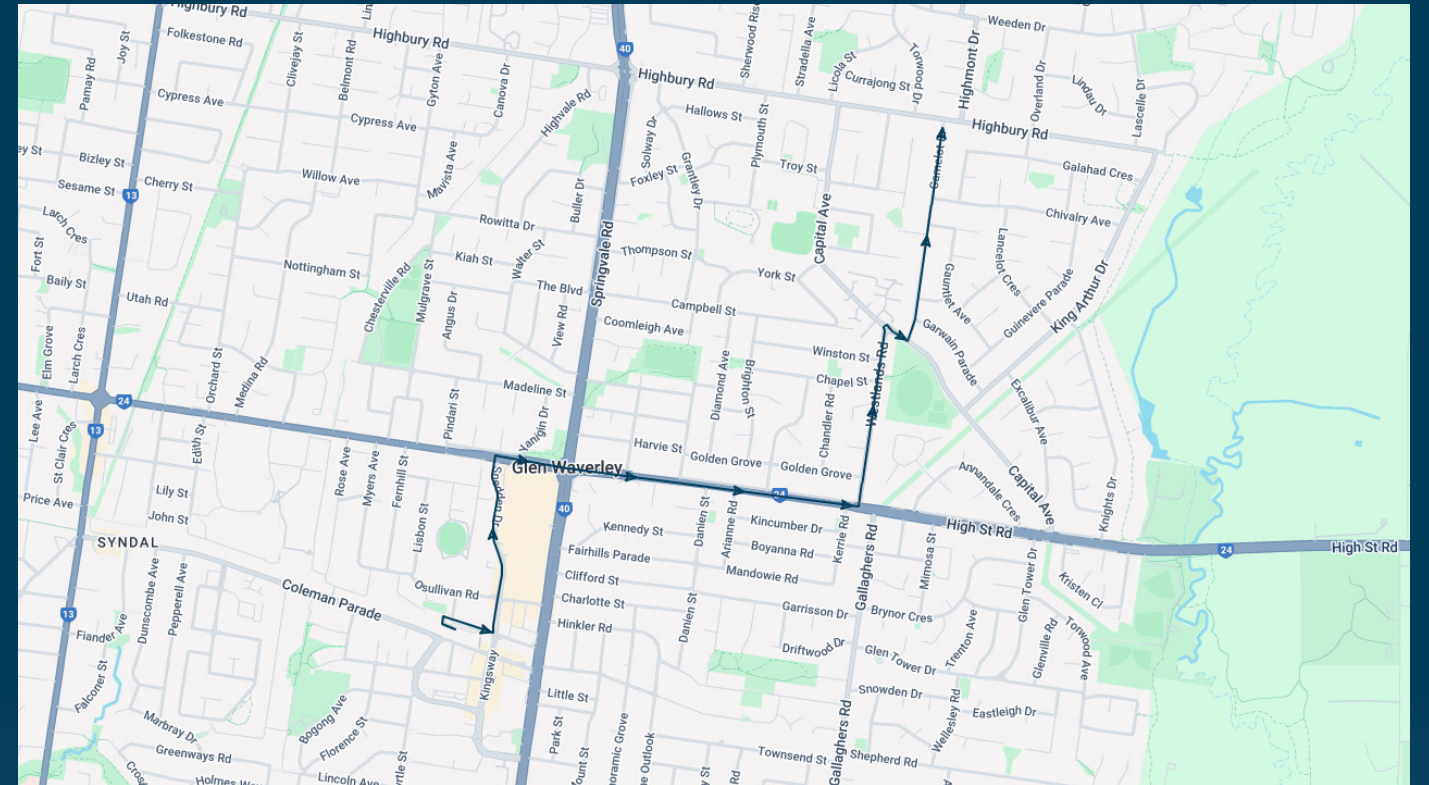

Glen Waverley Secondary College

Route: 1078 | Afternoon

Stop ID	Stop Name	Time	Stop ID	Stop Name	Time
21018	Glen Waverley Station - Bay 9	16:08			
21021	The Glen Shopping Centre/Snedden Dr	16:09			
15643	Springvale Rd/High Street Rd	16:11			
15642	Compton St/High Street Rd	16:12			
15641	Boronia Dr/High Street Rd	16:13			
15640	Kerrie Rd/High Street Rd	16:14			
15320	Swan Ct/Westlands Rd	16:15			
15319	Chatswood Ct/Westlands Rd	16:15			
15318	Winston St/Westlands Rd	16:16			
15317	Garwain Pde/Camelot Dr	16:17			
15316	Vigil Ave/Camelot Dr	16:17			
15315	Highbury Rd/Camelot Dr	16:19			

Glen Waverley Secondary College

Route: 1078 | Afternoon

TURN DIRECTIONS

Via Right Railway Pde Nth, Left Kingsway, Cont Snedden Dr, Right High St Rd, Left Westlands Rd, Right Capital Ave, Left Camelot Dr to Highbury Rd

To view our list of live tracked services, visit www.venturabus.com.au
Timetable Printed : 30 September 2024

Times listed are estimated times only, it is advised to arrive at your stop earlier than the listed time to avoid missing your bus.

You can also download the Ventura Tracker app to view real time bus locations of all services