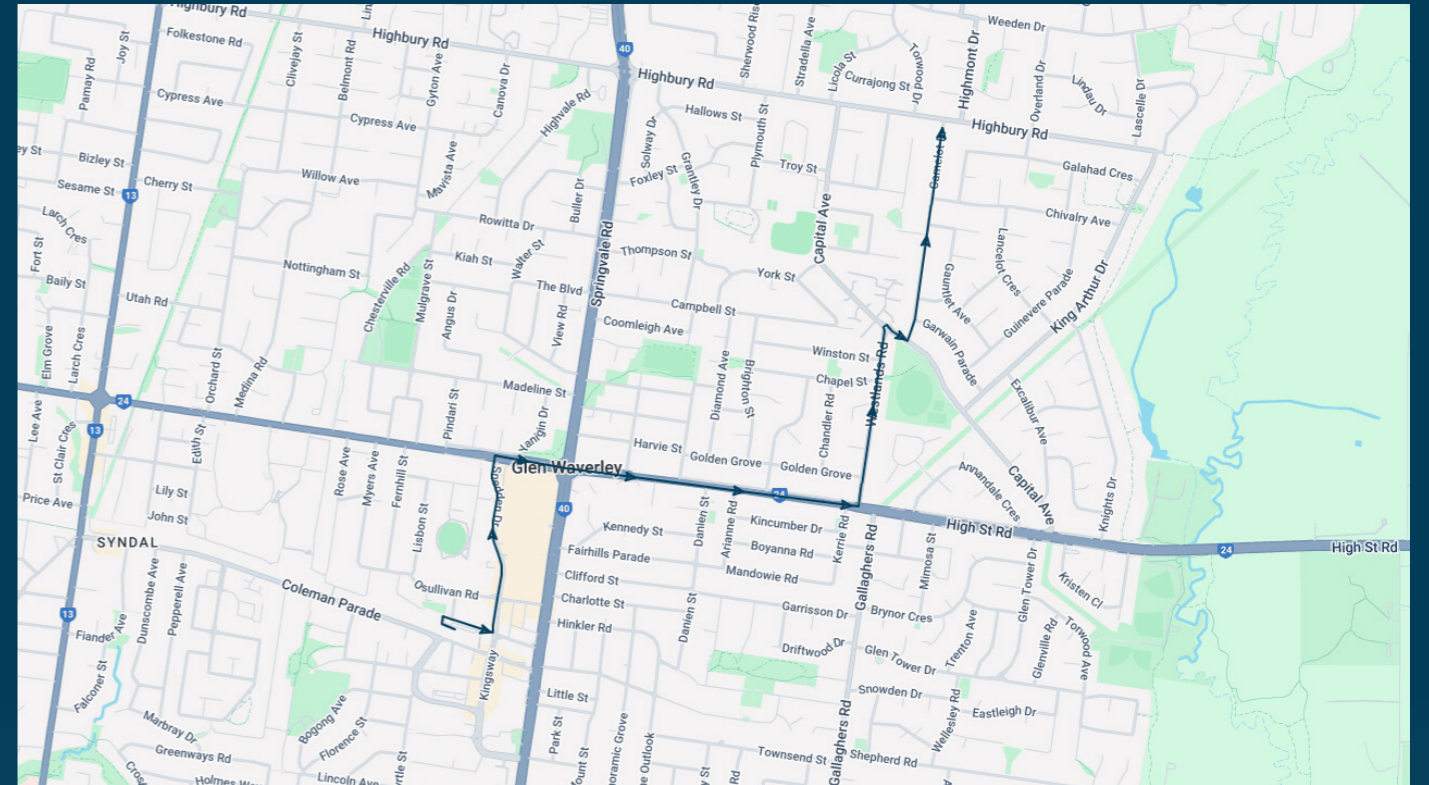

Glen Waverley Primary School

Route: 1078 | Afternoon

Stop ID	Stop Name	Time	Stop ID	Stop Name	Time
21018	Glen Waverley Station - Bay 9	16:08			
21021	The Glen Shopping Centre/Snedden Dr	16:09			
15643	Springvale Rd/High Street Rd	16:11			
15642	Compton St/High Street Rd	16:12			
15641	Boronia Dr/High Street Rd	16:13			
15640	Kerrie Rd/High Street Rd	16:14			
15320	Swan Ct/Westlands Rd	16:15			
15319	Chatswood Ct/Westlands Rd	16:15			
15318	Winston St/Westlands Rd	16:16			
15317	Garwain Pde/Camelot Dr	16:17			
15316	Vigil Ave/Camelot Dr	16:17			
15315	Highbury Rd/Camelot Dr	16:19			

Glen Waverley Primary School

Route: 1078 | Afternoon

TURN DIRECTIONS

Via Right Railway Pde Nth, Left Kingsway, Cont Snedden Dr, Right High St Rd, Left Westlands Rd, Right Capital Ave, Left Camelot Dr to Highbury Rd

To view our list of live tracked services, visit www.venturabus.com.au
Timetable Printed : 30 September 2024

Times listed are estimated times only, it is advised to arrive at your stop earlier than the listed time to avoid missing your bus.

You can also download the Ventura Tracker app to view real time bus locations of all services