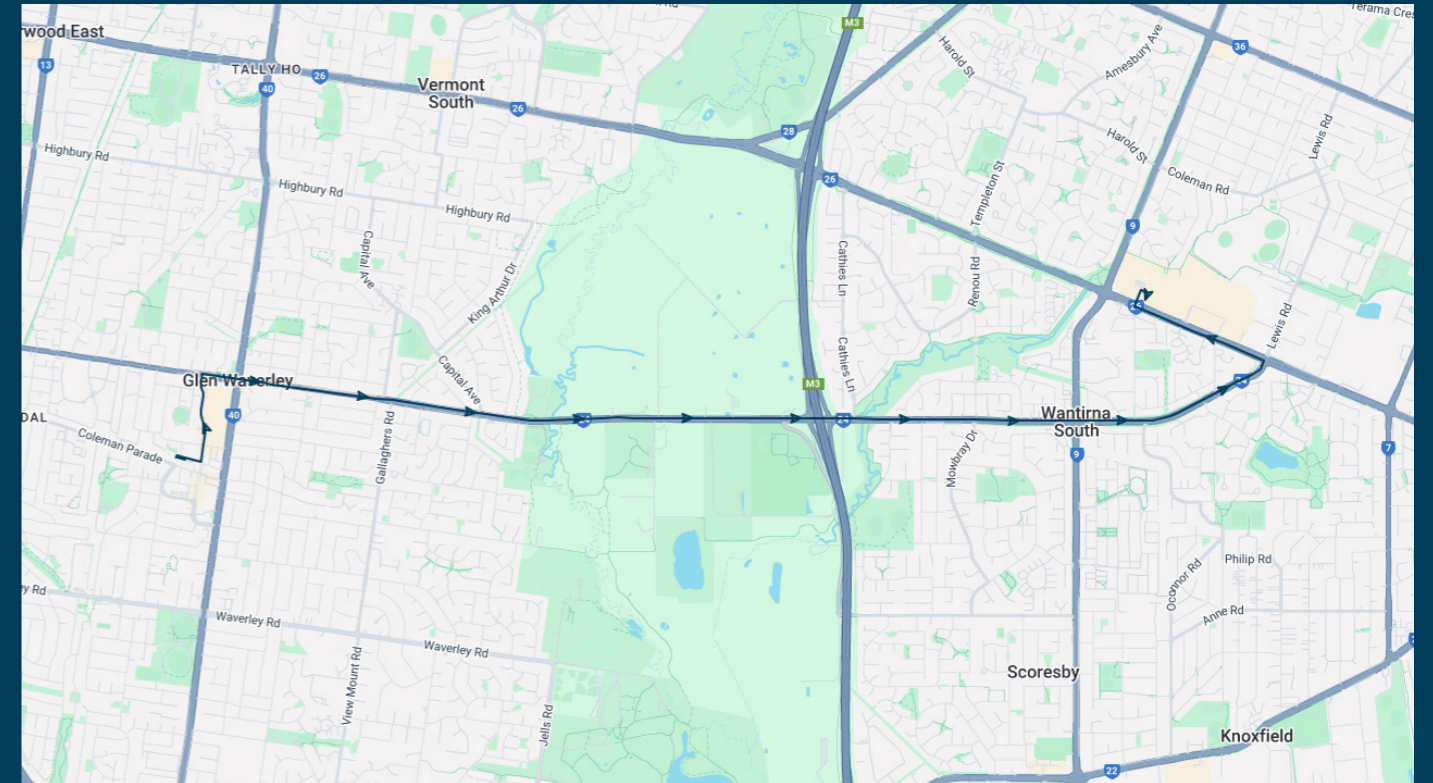

You can also download the Ventura Tracker app to view real time bus locations of all services

Glen Waverley Primary School

Route: 1083 | Afternoon

Stop ID	Stop Name	Time	Stop ID	Stop Name	Time
21020	Glen Waverley Station - Bay 11	15:43			
21021	The Glen Shopping Centre/Snedden Dr	15:44			
15643	Springvale Rd/High Street Rd	15:46			
15642	Compton St/High Street Rd	15:47			
15641	Boronia Dr/High Street Rd	15:47			
15640	Kerrie Rd/High Street Rd	15:48			
15453	Mimosa St/High Street Rd	15:49			
15454	Capital Ave/High Street Rd	15:50			
15455	1103 High Street Rd	15:53			
15456	Bushy Park Lane/High Street Rd	15:54			
15457	Dandenong Valley Parklands/High Street Rd	15:55			
15458	1211 High Street Rd	15:56			
22770	Cathies Lane/High Street Rd	15:57			
15787	Blind Creek Lane/High Street Rd	15:58			
14716	Fonteyn Dr/High Street Rd	15:59			
15785	Mowbray Dr/High Street Rd	15:59			
15784	Jenola Pde/High Street Rd	16:00			
15783	Latvian Retirement Village/High Street Rd	16:01			
15782	Stud Rd/High Street Rd	16:02			
15781	Wolf St/High Street Rd	16:02			
15780	Wallace Rd/High Street Rd	16:03			
15779	Ravenhill Way/High Street Rd	16:04			
8706	High Street Rd/Burwood Hwy	16:05			
16192	Knox Retirement Village/466 Burwood Hwy	16:05			
16067	Lynne Ave/Burwood Hwy	16:06			
19631	Knox City SC	16:08			

Times listed are estimated times only, it is advised to arrive at your stop earlier than the listed time to avoid missing your bus.

You can also download the Ventura Tracker app to view real time bus locations of all services

Glen Waverley Primary School

Route: 1083 | Afternoon

TURN DIRECTIONS

Via Right Railway Pde Nth, Right Kingsway, Cont Snedden Dr, Right High St Rd, Left Burwood Hwy, Right into Knox City SC

To view our list of live tracked services, visit www.venturabus.com.au
 Timetable Printed : 30 September 2024