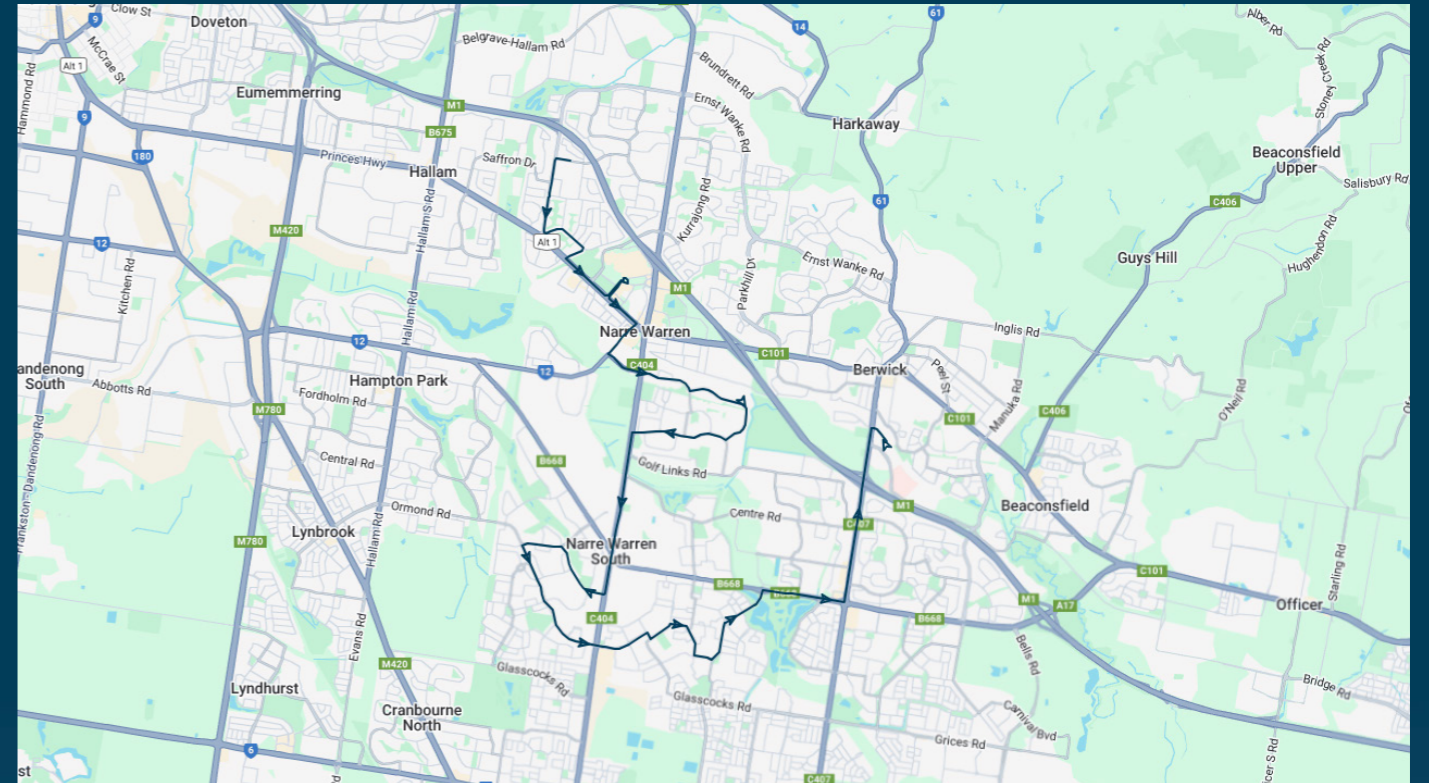

Fleetwood Primary School

Route: 1553 | Afternoon

TURN DIRECTIONS

Via Josephine Ave, Left Tinks Rd, Left Fountain Dr, Right Raven Cres, Left Princes Hwy, Left Overland Dr, 2nd exit at roundabout, Left into Fountain Gate SC Bus Terminal, Right Overland Dr, 1st exit at roundabout, Left Princes Hwy, Right Webb St, Cont Shrivs Rd, Left Centre Rd, Cont Fullard Rd, Cont Saxonwood Rd, Left Darling Way, Right Fleetwood Dr, Left Cranbourne Rd, Right Baringa Park Dr, Left Seebeck Dr, Left Ormond Rd, Cont Littlecroft Ave, Left The Promenade, Right Heritage Dr, Left Robinswood Pde, Left Berwick Springs Prom, Right Greaves Rd, Left Clyde Rd, Right into Berwick Station

Times listed are estimated times only, it is advised to arrive at your stop earlier than the listed time to avoid missing your bus.

You can also download the Ventura Tracker app to view real time bus locations of all services