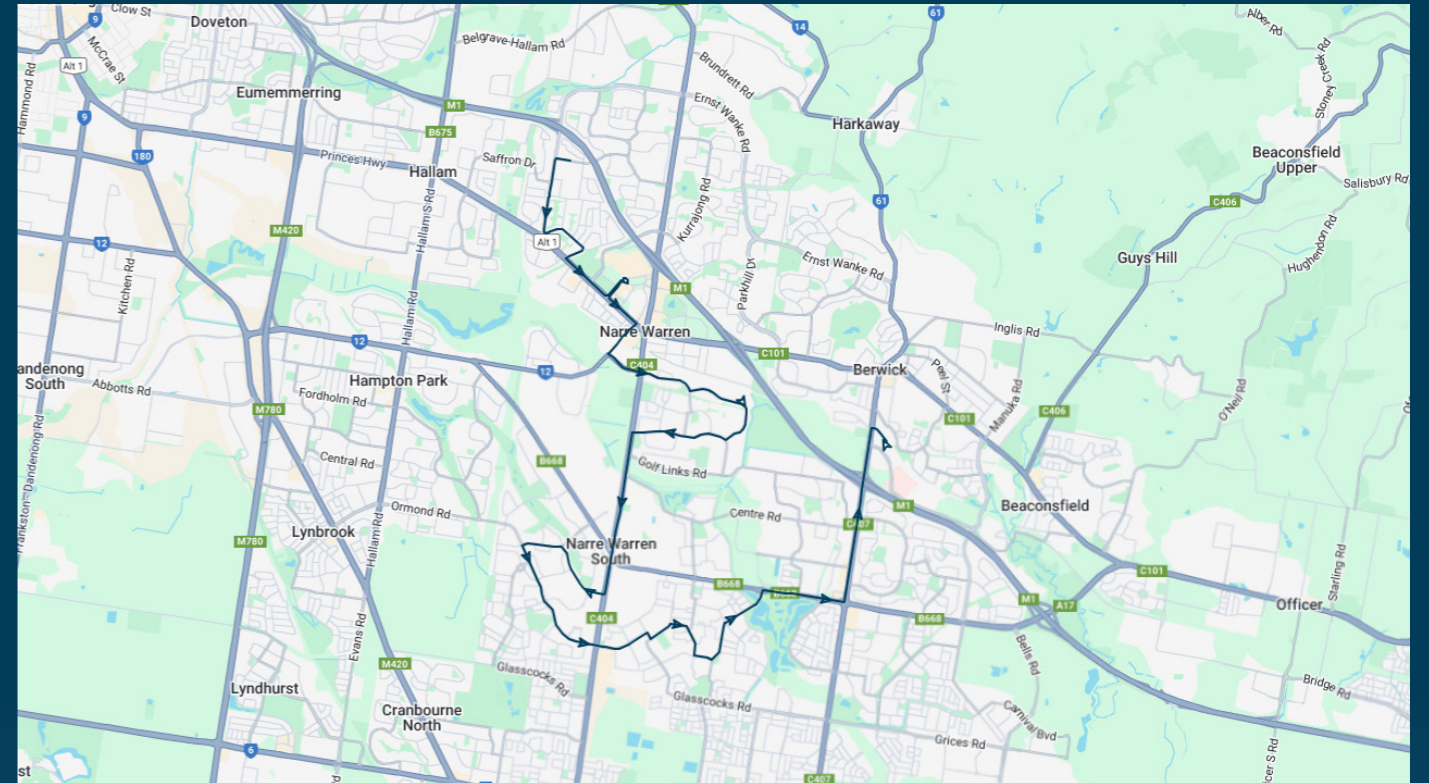

Times listed are estimated times only, it is advised to arrive at your stop earlier than the listed time to avoid missing your bus.

You can also download the Ventura Tracker app to view real time bus locations of all services

Fleetwood Primary School

Route: 1553 | Afternoon

TURN DIRECTIONS

Via Josephine Ave, Left Tinks Rd, Left Fountain Dr, Right Raven Cres, Left Princes Hwy, Left Overland Dr, 2nd exit at roundabout, Left into Fountain Gate SC Bus Terminal, Right Overland Dr, 1st exit at roundabout, Left Princes Hwy, Right Webb St, Cont Shrivs Rd, Left Centre Rd, Cont Fullard Rd, Cont Saxonwood Rd, Left Darling Way, Right Fleetwood Dr, Left Cranbourne Rd, Right Baringa Park Dr, Left Seebeck Dr, Left Ormond Rd, Cont Littlecroft Ave, Left The Promenade, Right Heritage Dr, Left Robinswood Pde, Left Berwick Springs Prom, Right Greaves Rd, Left Clyde Rd, Right into Berwick Station

To view our list of live tracked services, visit www.venturabus.com.au
Timetable Printed : 30 September 2024