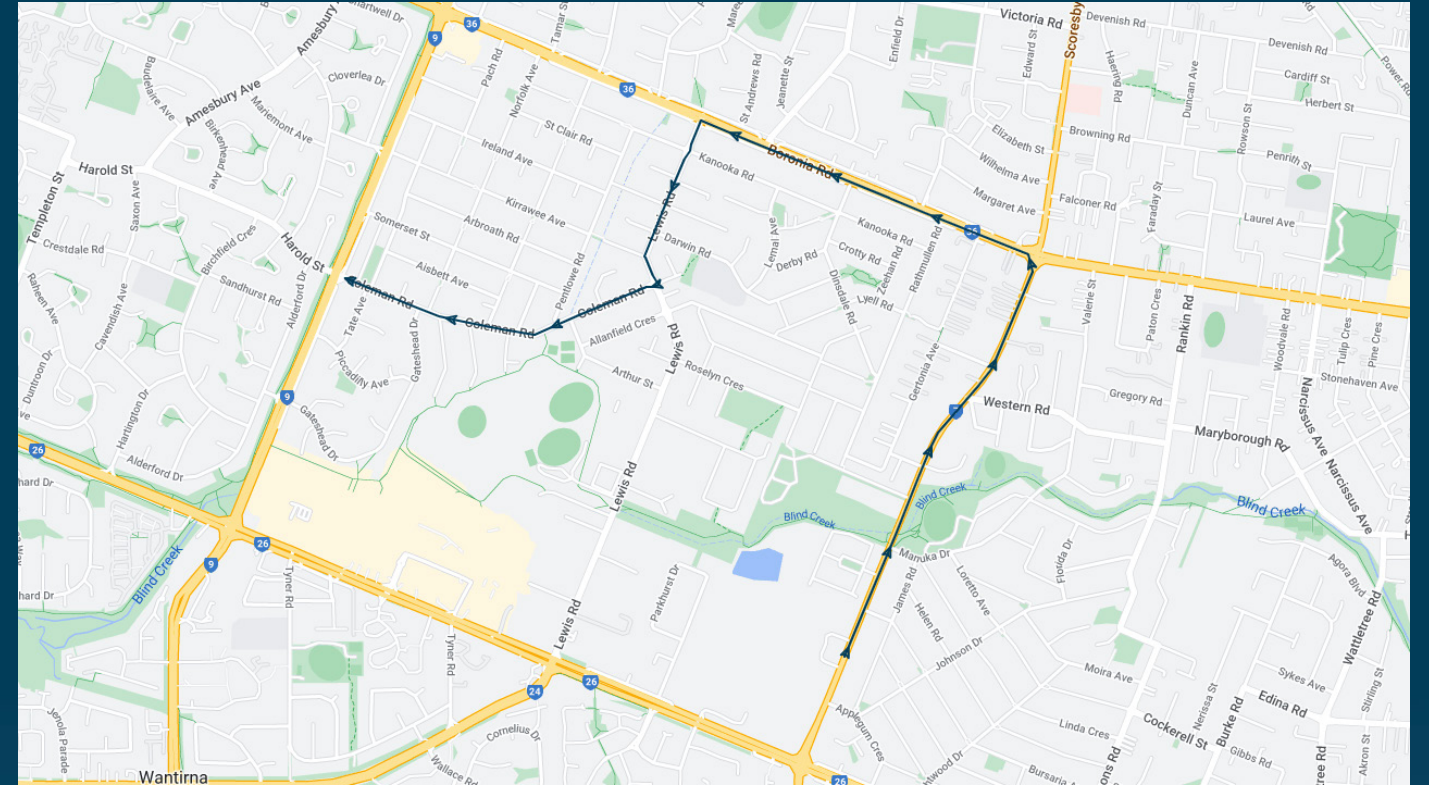

Fairhills High School

Route: 1048 | Afternoon

Stop ID	Stop Name	Time	Stop ID	Stop Name	Time
17206	Fairhills High School/Scoresby Rd	15:23			
19121	Salmon Rd/Scoresby Rd	15:24			
40155	Gertonia Ave/Scoresby Rd	15:25			
14859	Edinburgh Rd/Boronia Rd	15:27			
14860	Dinsdale Rd/Boronia Rd	15:27			
14861	Sasses Ave/Boronia Rd	15:28			
15396	Boronia Rd/Lewis Rd	15:29			
15397	Matlock Rd/Lewis Rd	15:29			
15398	Lewis Rd/Coleman Rd	15:30			
15399	Neville St/Coleman Rd	15:31			
15400	Berkley St/Coleman Rd	15:31			
15401	Suffolk St/Coleman Rd	15:32			
15402	Gateshead Dr/Coleman Rd	15:32			
15403	Stud Rd/Coleman Rd	15:33			

Fairhills High School

Route: 1048 | Afternoon

TURN DIRECTIONS

Via Scoresby Rd, Left Boronia Rd, Left Lewis Rd, Right Coleman Rd to Stud Rd

To view our list of live tracked services, visit www.venturabus.com.au
 Timetable Printed : 30 September 2024

Times listed are estimated times only, it is advised to arrive at your stop earlier than the listed time to avoid missing your bus.

You can also download the Ventura Tracker app to view real time bus locations of all services

Fairhills High School

Route: 3417 | Afternoon

TURN DIRECTIONS

Via Scoresby Rd, Right Manuka Dr, Right Western Rd, Left Rankin Rd, Right Maryborough Rd, Left Springfield Rd, Right Park Cres, Left Dorset Rd, Left Boronia Rd, Right Erica Ave, Right into Boronia Station, Right Chandler Rd, Left Albert Ave, Right Mt View Rd, Right Forest Rd, Cont Left Forest Rd (at roundabout), Right Alpine St, Right Station St, Right Francis Cr, Left Dorset Rd, Right Commercial Rd to Burwood Hwy