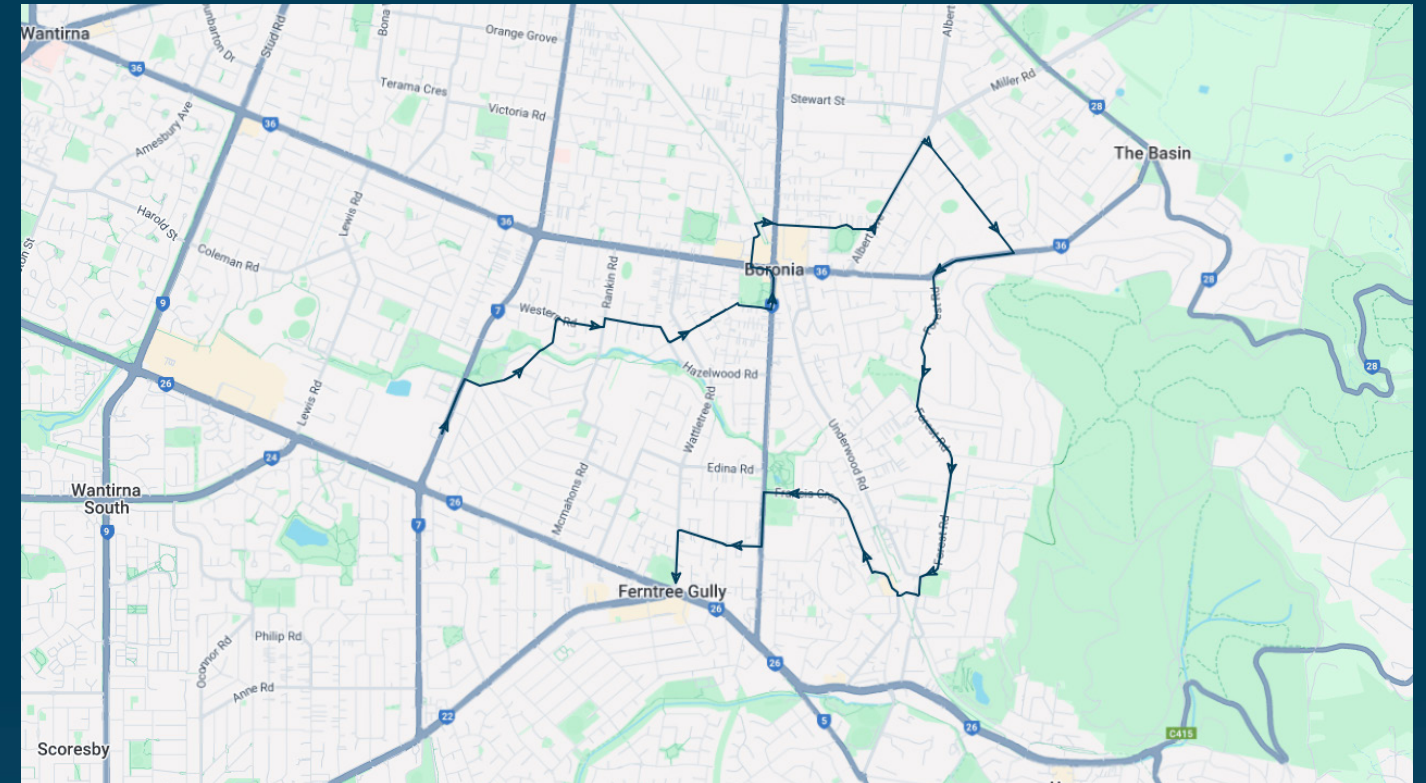

Fairhills High School

Route: 3417 | Afternoon

Stop ID	Stop Name	Time	Stop ID	Stop Name	Time
17206	Fairhills High School/Scoresby Rd	15:20			
15037	Fairhills Primary School/Manuka Dr	15:21			
15038	Park Bvd/Manuka Dr	15:21			
14964	Blind Creek/31 Manuka Dr	15:22			
14963	Valerie St/Western Rd	15:22			
14962	Rankin Rd/Western Rd	15:23			
14961	Rankin Rd/Maryborough Rd	15:23			
14960	Bailey St/Maryborough Rd	15:24			
14959	Narcissus Ave/Springfield Rd	15:24			
14958	Pine Cres/Springfield Rd	15:25			
14957	Park Cres/Springfield Rd	15:25			
23218	opp 36 Park Cres	15:26			
15837	Park Cres/Dorset Rd	15:26			
20998	Boronia Station	15:27			
15838	Dorset Rd/Chandler Rd	15:27			
8968	Chandler Park/Chandler Rd	15:27			
8969	Boronia K-12 College/Albert Ave	15:35			
8970	Elsie St/Albert Ave	15:35			
15638	Burston Rd/Forest Rd	15:38			
16473	Hutton Ave/Forest Rd	15:42			
16474	Chestnut Ave/Forest Rd	15:43			
16475	Rylstone St/Forest Rd	15:44			
16476	Tecoma St/Forest Rd	15:44			
16477	Myrtle Cres/Forest Rd	15:45			
39789	Ferntree Gully Cemetery/Forest Rd	15:46			
10562	Burwood Hwy/Commercial Rd	15:55			

Times listed are estimated times only, it is advised to arrive at your stop earlier than the listed time to avoid missing your bus.

You can also download the Ventura Tracker app to view real time bus locations of all services

Fairhills High School

Route: 3417 | Afternoon

TURN DIRECTIONS

Via Scoresby Rd, Right Manuka Dr, Right Western Rd, Left Rankin Rd, Right Maryborough Rd, Left Springfield Rd, Right Park Cres, Left Dorset Rd, Left Boronia Rd, Right Erica Ave, Right into Boronia Station, Right Chandler Rd, Left Albert Ave, Right Mt View Rd, Right Forest Rd, Cont Left Forest Rd (at roundabout), Right Alpine St, Right Station St, Right Francis Cr, Left Dorset Rd, Right Commercial Rd to Burwood Hwy

To view our list of live tracked services, visit www.venturabus.com.au

Timetable Printed : 30 September 2024