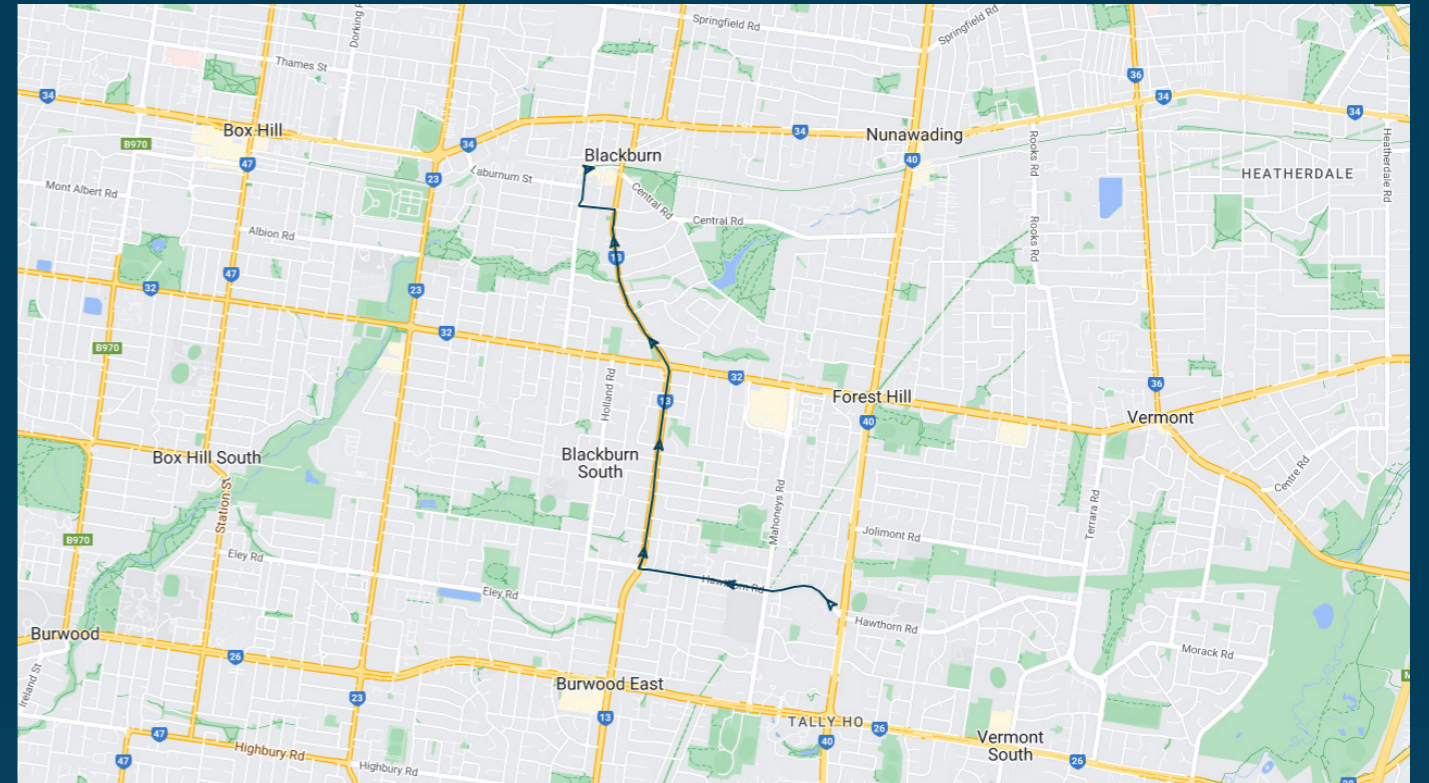

Emmaus Junior College

Route: 1041 | Afternoon

Stop ID	Stop Name	Time	Stop ID	Stop Name	Time
11874	Echunga Cl/Hawthorn Rd	15:37			
11875	St Thomas Retirement Village/Hawthorn Rd	15:37			
15433	Forest Hill College/Hawthorn Rd	15:38			
15434	Robinlee Ave/Hawthorn Rd	15:38			
15435	Tainton Rd/Hawthorn Rd	15:39			
15436	Adrian Ave/Hawthorn Rd	15:39			
15908	Hawthorn Rd/Blackburn Rd	15:39			
15907	Finch Pl/Blackburn Rd	15:39			
15906	Bond Ave/Blackburn Rd	15:40			
15905	Brazeel St/Blackburn Rd	15:40			
15904	Boyd (South) St/Blackburn Rd	15:41			
15902	Boyd (North) St/Blackburn Rd	15:41			
11881	Masons Rd/Blackburn Rd	15:42			
11882	Eustace St/Blackburn Rd	15:42			
11883	Walsham Rd/Blackburn Rd	15:42			
12640	Furness St/Blackburn Rd	15:43			
11884	Wolseley Cres/Blackburn Rd	15:43			
21010	Blackburn Station	15:45			

Emmaus Junior College

Route: 1041 | Afternoon

TURN DIRECTIONS

Via Hawthorn Rd, Right Blackburn Rd, Left The Avenue, Right Main St, Right South Pde to Blackburn Station

To view our list of live tracked services, visit www.venturabus.com.au
 Timetable Printed : 30 September 2024

Times listed are estimated times only, it is advised to arrive at your stop earlier than the listed time to avoid missing your bus.

You can also download the Ventura Tracker app to view real time bus locations of all services