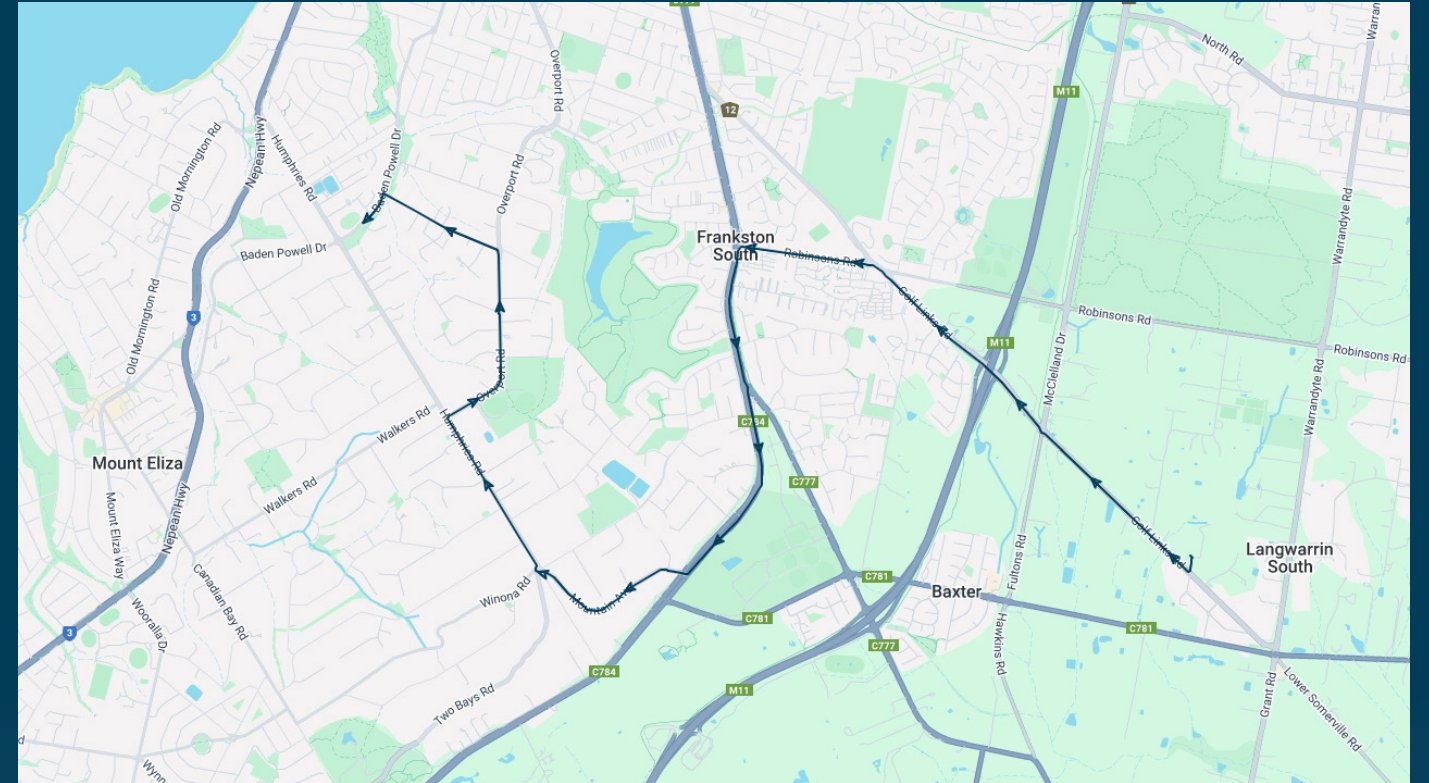

Derinya Primary School

Route: 1302 | Morning

TURN DIRECTIONS

Via Baden Powell Dr, u-turn at roundabout, Right Seaview Rd, Right Overport Rd, Left Humphries Rd, 2nd exit at roundabout onto Mountain Ave, Left Moorooduc Hwy, Cont Frankston-Flinders Rd, Right Robinsons Rd, Right Golf Links Rd, Left into Woodleigh School

You can also download the Ventura Tracker app to view real time bus locations of all services

Derinya Primary School

Route: 1308 | Afternoon

Stop ID	Stop Name	Time	Stop ID	Stop Name	Time
44465	Woodleigh School	15:55			
12600	Robinsons Rd/Moorooduc Hwy	16:07			
12601	Rosedale Gr/Moorooduc Hwy	16:09			
49366	Moorooduc Hwy/Mountain Ave	16:14			
46626	Humphries Ave/Rosedale Ave	16:18			
49364	Mather Rd/Humphries Rd	16:19			
49363	Cummins Ln/Humphries Rd	16:20			
49365	Humphries Rd/Overport Rd	16:22			
deps2	Derinya Primary School/Overport Rd	16:26			
49053	Piper Cres/Seaview Rd	16:27			
49054	Burnett Cres/Seaview Rd	16:28			
5052	Parkland Cl/Baden Powell Dr	16:30			

Derinya Primary School

Route: 1308 | Afternoon

TURN DIRECTIONS

Via Right Golf Links Rd, Left Robinsons Rd, Left Frankston-Flinders Rd, Cont Moorooduc Hwy, Right Mountain Ave, Cont Humphries Rd, Right Overport Rd, Left Seaview Rd, Left Baden Powell Dr to Parkland Cl

You can also download the Ventura Tracker app to view real time bus locations of all services