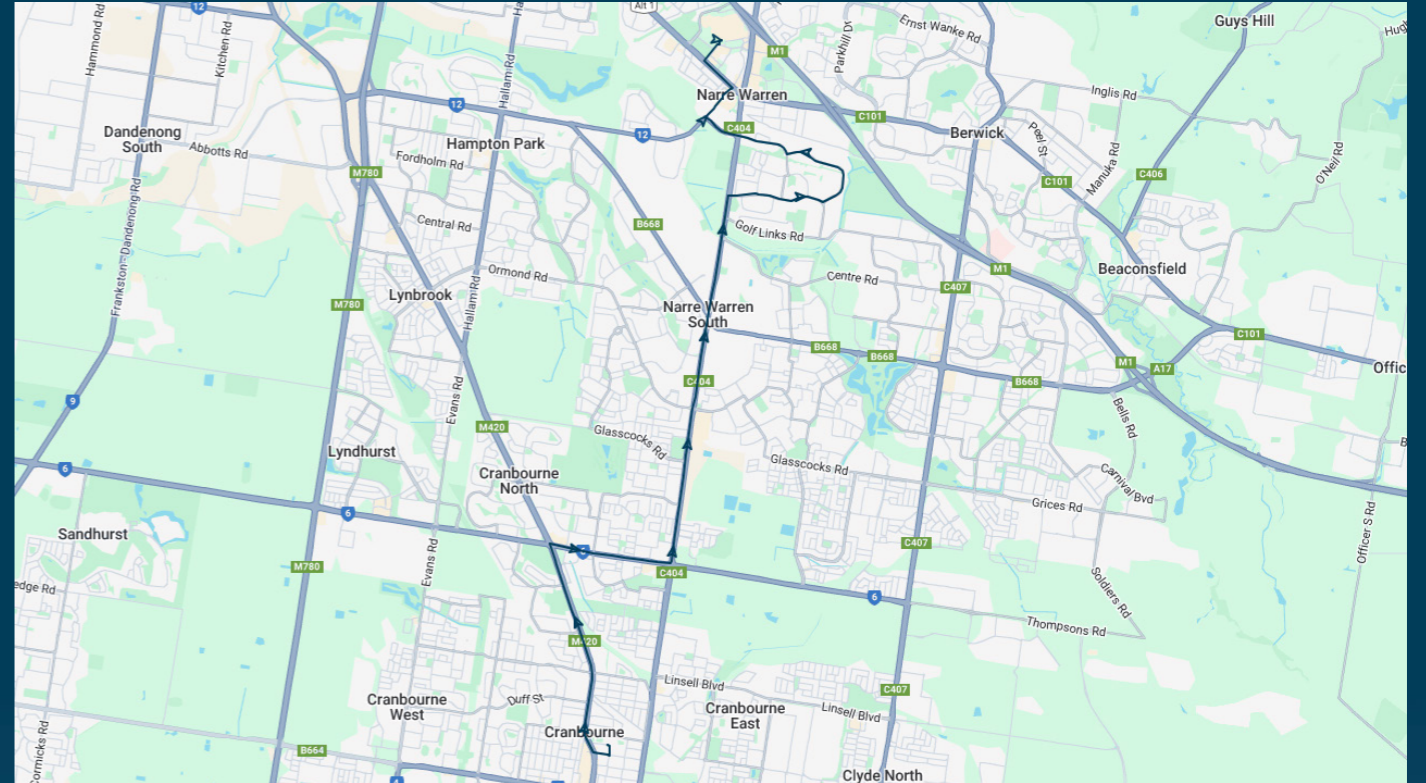

Times listed are estimated times only, it is advised to arrive at your stop earlier than the listed time to avoid missing your bus.

You can also download the Ventura Tracker app to view real time bus locations of all services

Cranbourne Secondary College

Route: 1533 | Afternoon