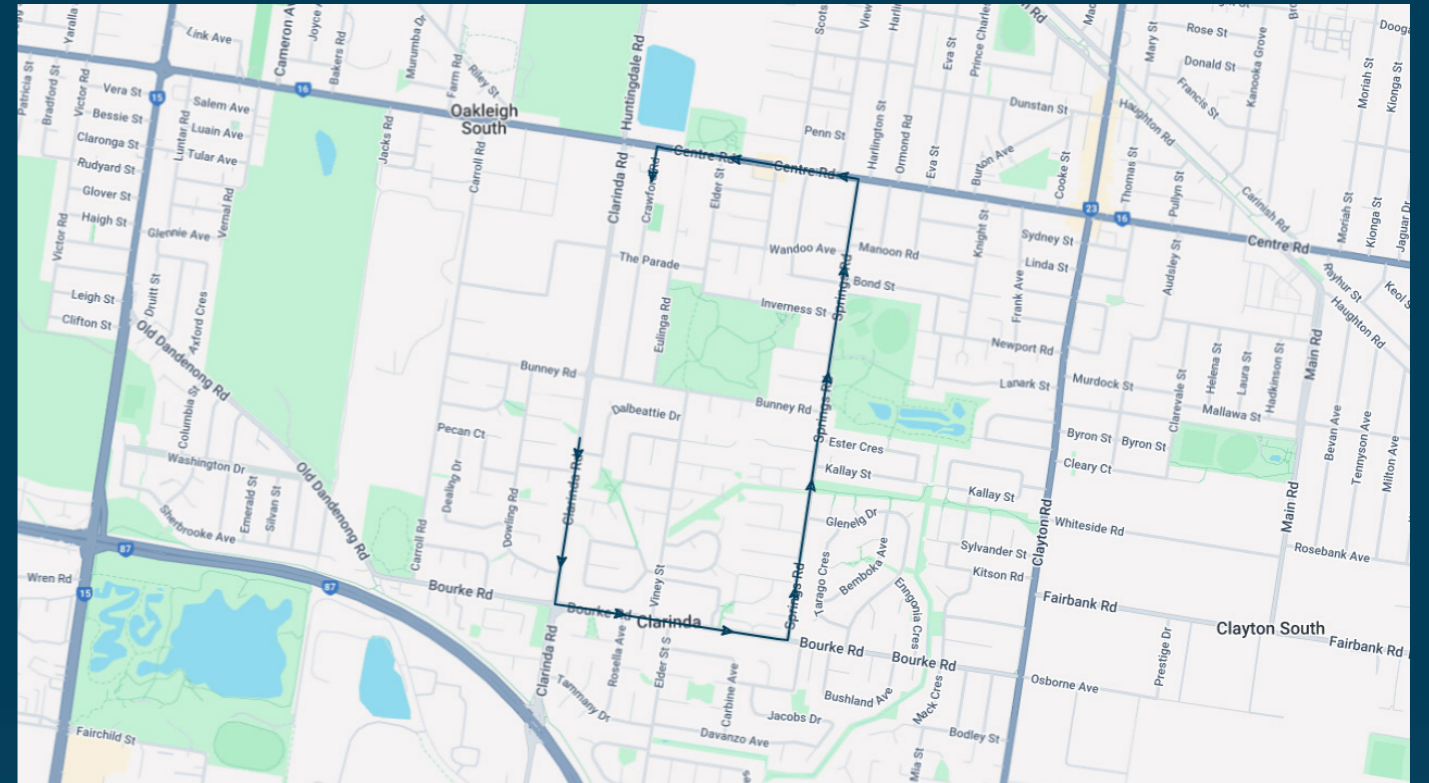

Clarinda Primary School

Route: 3106 | Morning

Stop ID	Stop Name	Time	Stop ID	Stop Name	Time
11429	Tatiara Ave/Clarinda Rd	08:35			
11430	Eliminya Ct/Clarinda Rd	08:35			
11431	Bourke Rd/Clarinda Rd	08:36			
8363	Clarinda Rd/Bourke Rd	08:36			
8364	Clarinda Community Library/Bourke Rd	08:37			
9478	Clarinda SC/Bourke Rd	08:37			
9479	Springs Rd/Bourke Rd	08:38			
46610	St Andrew's Primary School/Springs Rd	08:40			
10902	Namatjira Park/Springs Rd	08:41			
10901	Bond St/Springs Rd	08:42			
11423	Centre Rd/Springs Rd	08:42			
6480	Springs Rd/Centre Rd	08:42			
6481	Elder St/Centre Rd	08:43			
6482	Eulinga Rd/Centre Rd	08:44			
6483	Crawford Rd/Centre Rd	08:44			
46602	Clarinda Primary School/Crawford Rd	08:45			

Clarinda Primary School

Route: 3106 | Morning

TURN DIRECTIONS

Via Clarinda Rd, Left Bourke Rd, Left Springs Rd, Left Centre Rd, Left Crawford Rd to Clarinda Primary School

To view our list of live tracked services, visit www.venturabus.com.au

Timetable Printed : 30 September 2024

Times listed are estimated times only, it is advised to arrive at your stop earlier than the listed time to avoid missing your bus.

You can also download the Ventura Tracker app to view real time bus locations of all services

You can also download the Ventura Tracker app to view real time bus locations of all services