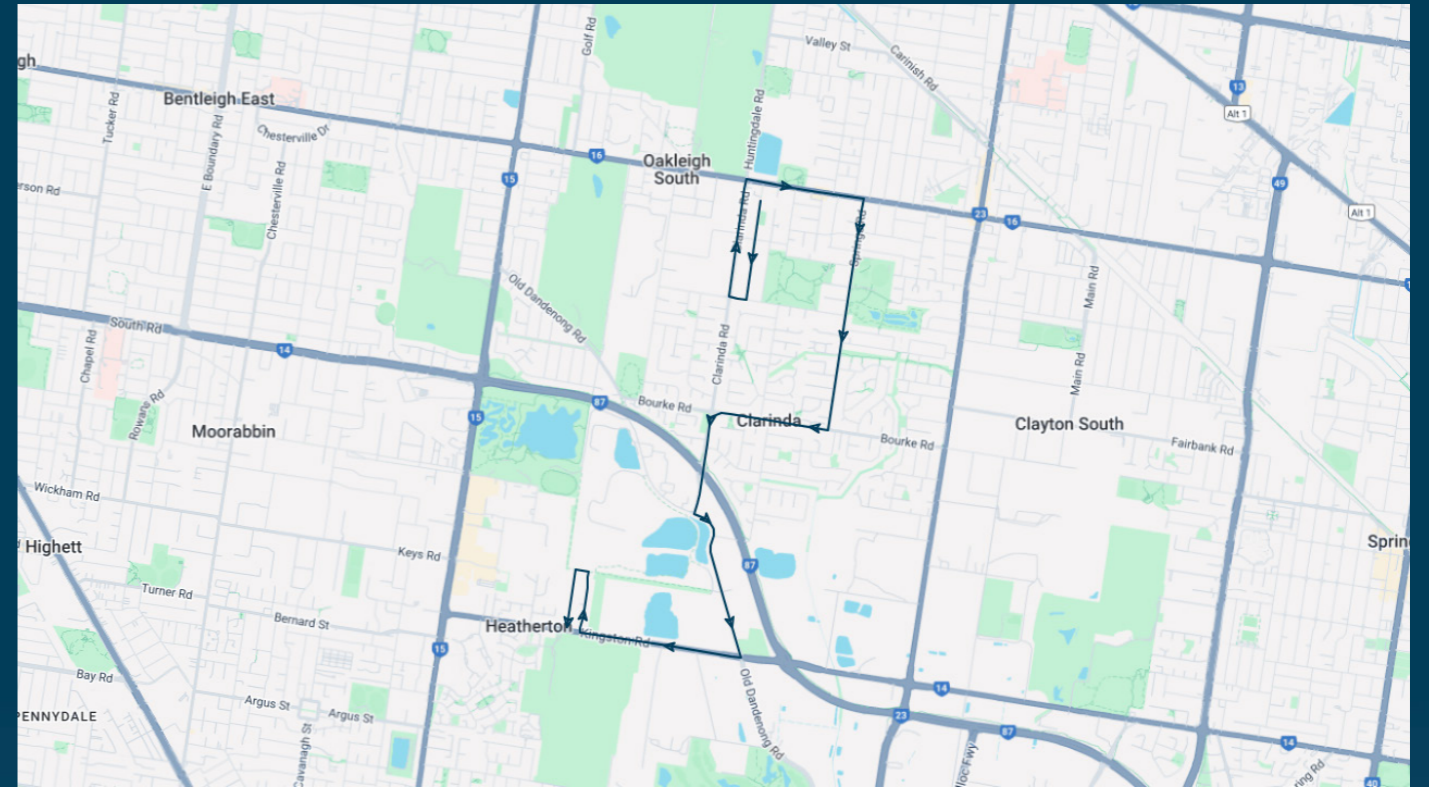

Timetable Printed : 30 September 2024

Times listed are estimated times only, it is advised to arrive at your stop earlier than the listed time to avoid missing your bus.

You can also download the Ventura Tracker app to view real time bus locations of all services

Clarinda Primary School

Route: 3110 | Afternoon

Stop ID	Stop Name	Time	Stop ID	Stop Name	Time
46602	Clarinda Primary School/Crawford Rd	15:45			
11428	Clarinda Rd/Bunney Rd	15:45			
8180	Crawford Rd/Centre Rd	15:45			
8181	Elder St/Centre Rd	15:45			
8182	Melaleuca Dr/Centre Rd	15:46			
10900	Centre Rd/Springs Rd	15:47			
11424	Bond St/Springs Rd	15:47			
11425	Namatjira Park/Springs Rd	15:48			
10491	Springs Rd/Bourke Rd	15:50			
10492	Clarinda SC/Bourke Rd	15:51			
10494	Clarinda Rd/Bourke Rd	15:51			
11432	Tammany Dr/Clarinda Rd	15:52			
11433	Old Dandenong Rd/Clarinda Rd	15:53			
11434	Henry St/Old Dandenong Rd	15:55			
10395	Old Dandenong Rd/Kingston Rd	15:56			
10394	Pietro Rd/Kingston Rd	15:57			
10393	Near Willis St/Kingston Rd	15:58			
46607	Kingston Rd/Golf View Rd	15:59			

Clarinda Primary School

Route: 3110 | Afternoon

TURN DIRECTIONS

Via Crawford Rd, Right Bunney Rd, Right Clarinda Rd, Right Centre Rd, Right Springs Rd, Right Bourke Rd, Left Clarinda Rd, Left Old Dandenong Rd, Right Kingston Rd, Right Nicholas Gr, Left Henry St, Left Golf View Rd to Kingston Rd

You can also download the Ventura Tracker app to view real time bus locations of all services