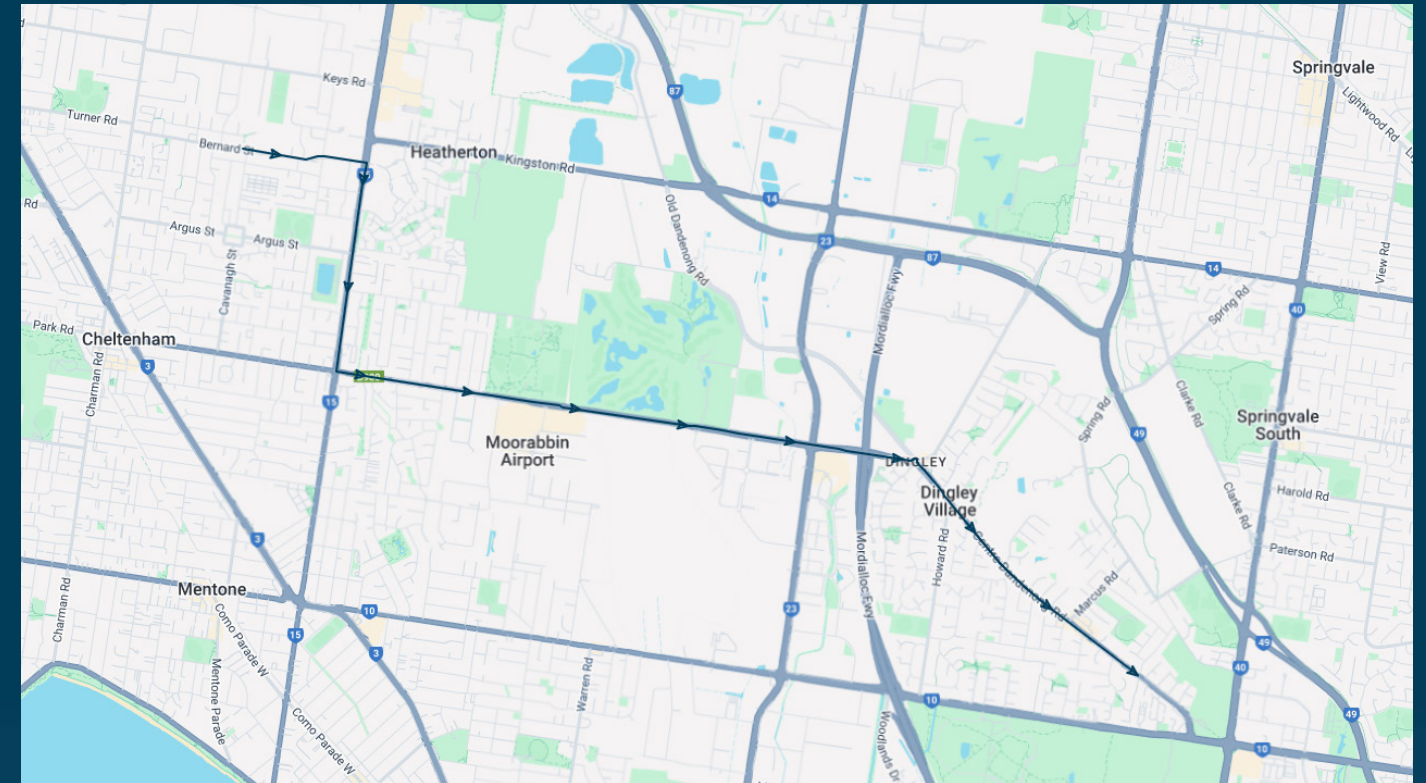

To view our list of live tracked services, visit www.venturabus.com.au
 Timetable Printed : 30 September 2024

Cheltenham Secondary College

Route: 2251 | Afternoon

Stop ID	Stop Name	Time	Stop ID	Stop Name	Time
10876	Cheltenham Secondary College/Bernard St	15:20			
10877	Dissik St/Bernard St	15:20			
9641	Kingston Centre/Warrigal Rd	15:21			
9640	Age St/Warrigal Rd	15:22			
9639	Argus St/Warrigal Rd	15:22			
9638	Farm Rd/Warrigal Rd	15:23			
9637	Tanti St/Warrigal Rd	15:24			
3620	Warrigal Rd/Centre Dandenong Rd	15:24			
3621	Jells Rd/Centre Dandenong Rd	15:25			
3622	Blackburn Dr/Centre Dandenong Rd	15:26			
3623	Grange Rd/Centre Dandenong Rd	15:27			
3624	DFO/Centre Dandenong Rd	15:27			
4214	Moorabbin Airport/Centre Dandenong Rd	15:28			
3625	Moorabbin Airport/Centre Dandenong Rd	15:29			
4213	Ross St/Centre Dandenong Rd	15:30			
3626	Boundary Rd/Centre Dandenong Rd	15:31			
3627	Boundary Rd/Centre Dandenong Rd	15:32			
4212	Tootal Rd/Centre Dandenong Rd	15:33			
3628	Kingswood Golf Club/Centre Dandenong Rd	15:34			
3629	Golfwood Cl/Centre Dandenong Rd	15:35			
3630	Greenview Cl/Centre Dandenong Rd	15:36			
3631	Dingley PS/Centre Dandenong Rd	15:36			
3632	Dingley Village SC/Centre Dandenong Rd	15:37			
3634	Harley St/Centre Dandenong Rd	15:38			

Times listed are estimated times only, it is advised to arrive at your stop earlier than the listed time to avoid missing your bus.

You can also download the Ventura Tracker app to view real time bus locations of all services

Cheltenham Secondary College

Route: 2251 | Afternoon

TURN DIRECTIONS

Via Bernard St, Right Warrigal Rd, Left Centre Dandenong Rd, 3rd exit at roundabout to Harley St

To view our list of live tracked services, visit www.venturabus.com.au
 Timetable Printed : 30 September 2024