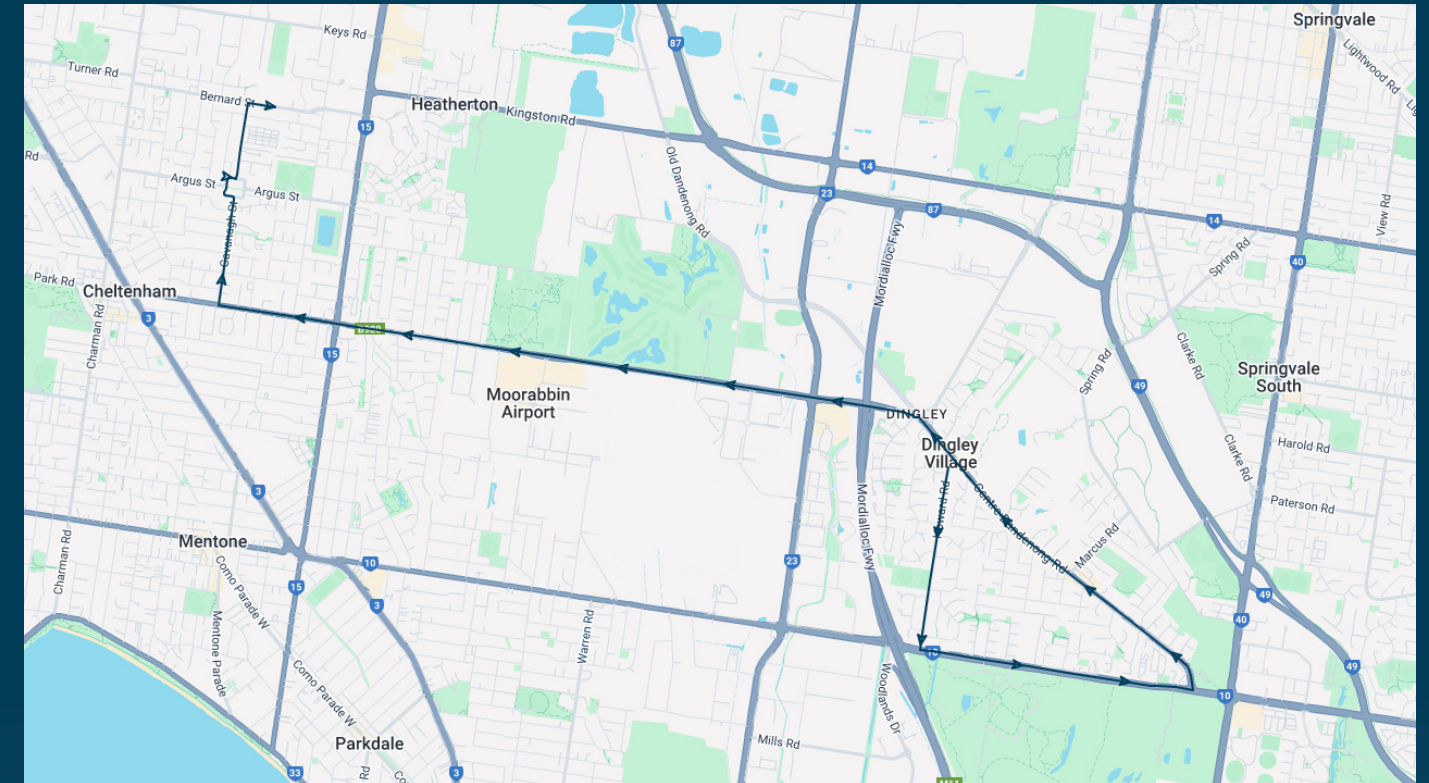

Times listed are estimated times only, it is advised to arrive at your stop earlier than the listed time to avoid missing your bus.

You can also download the Ventura Tracker app to view real time bus locations of all services

Cheltenham Secondary College

Route: 3107 | Morning

TURN DIRECTIONS

Via Howard Rd, Left Lower Dandenong Rd, Left Centre Dandenong Rd, 2nd exit at roundabout, Right Cavanagh St, Left Friendship Square, Left Cavanagh St, Right Bernard St to Cheltenham Secondary College

To view our list of live tracked services, visit www.venturabus.com.au
Timetable Printed : 30 September 2024