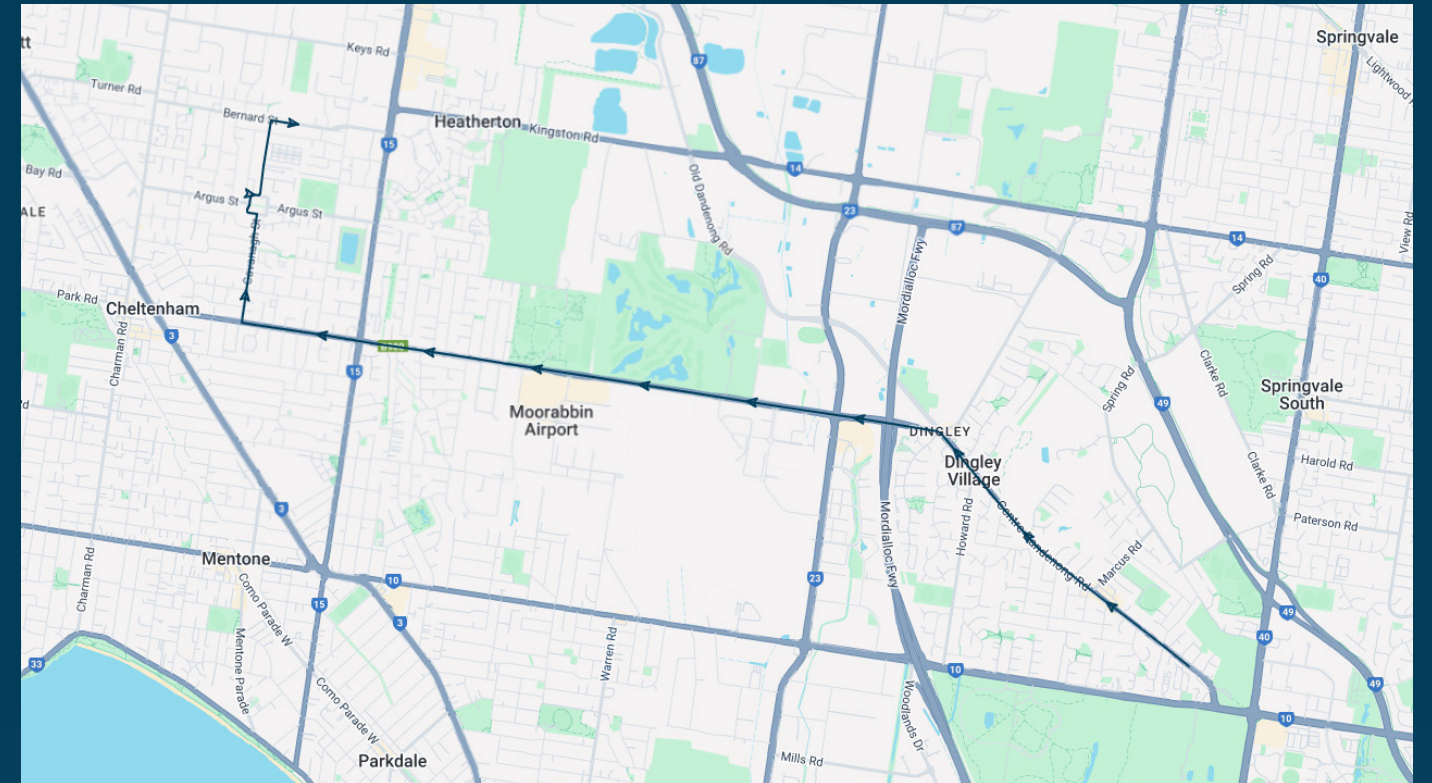

Cheltenham Secondary College

Route: 2250 | Morning

Stop ID	Stop Name	Time	Stop ID	Stop Name	Time
2891	Golf Links Cres/Centre Dandenong Rd	08:00			
2890	Emery Dr/Centre Dandenong Rd	08:01			
2889	Jannali Dr/Centre Dandenong Rd	08:01			
2888	Dingley Village SC/Centre Dandenong Rd	08:02			
2887	Marjorie Ave/Centre Dandenong Rd	08:03			
2886	Shelford Gr/Centre Dandenong Rd	08:04			
2885	Sharrock Dr/Centre Dandenong Rd	08:05			
2884	Howard Rd/Centre Dandenong Rd	08:06			
4326	Tootal Rd/Centre Dandenong Rd	08:08			
3425	Boundary Rd/Centre Dandenong Rd	08:09			
3424	Ross St/Centre Dandenong Rd	08:11			
3423	Federation Way/Centre Dandenong Rd	08:12			
3422	Moorabbin Airport/Centre Dandenong Rd	08:13			
16763	Central Bvd/Centre Dandenong Rd	08:16			
3420	DFO/Centre Dandenong Rd	08:17			
4325	Grange Rd/Centre Dandenong Rd	08:18			
3419	Hibiscus Ave/Centre Dandenong Rd	08:19			
3418	Jacaranda Ave/Centre Dandenong Rd	08:20			
3417	Warrigal Rd/Centre Dandenong Rd	08:21			
3416	Merton Cl/Centre Dandenong Rd	08:22			
3415	Berkefeld Ct/Centre Dandenong Rd	08:24			
10909	Primrose Ave/Cavanagh St	08:28			
10876	Cheltenham Secondary College/Bernard St	08:30			

Times listed are estimated times only, it is advised to arrive at your stop earlier than the listed time to avoid missing your bus.

You can also download the Ventura Tracker app to view real time bus locations of all services

Cheltenham Secondary College

Route: 2250 | Morning