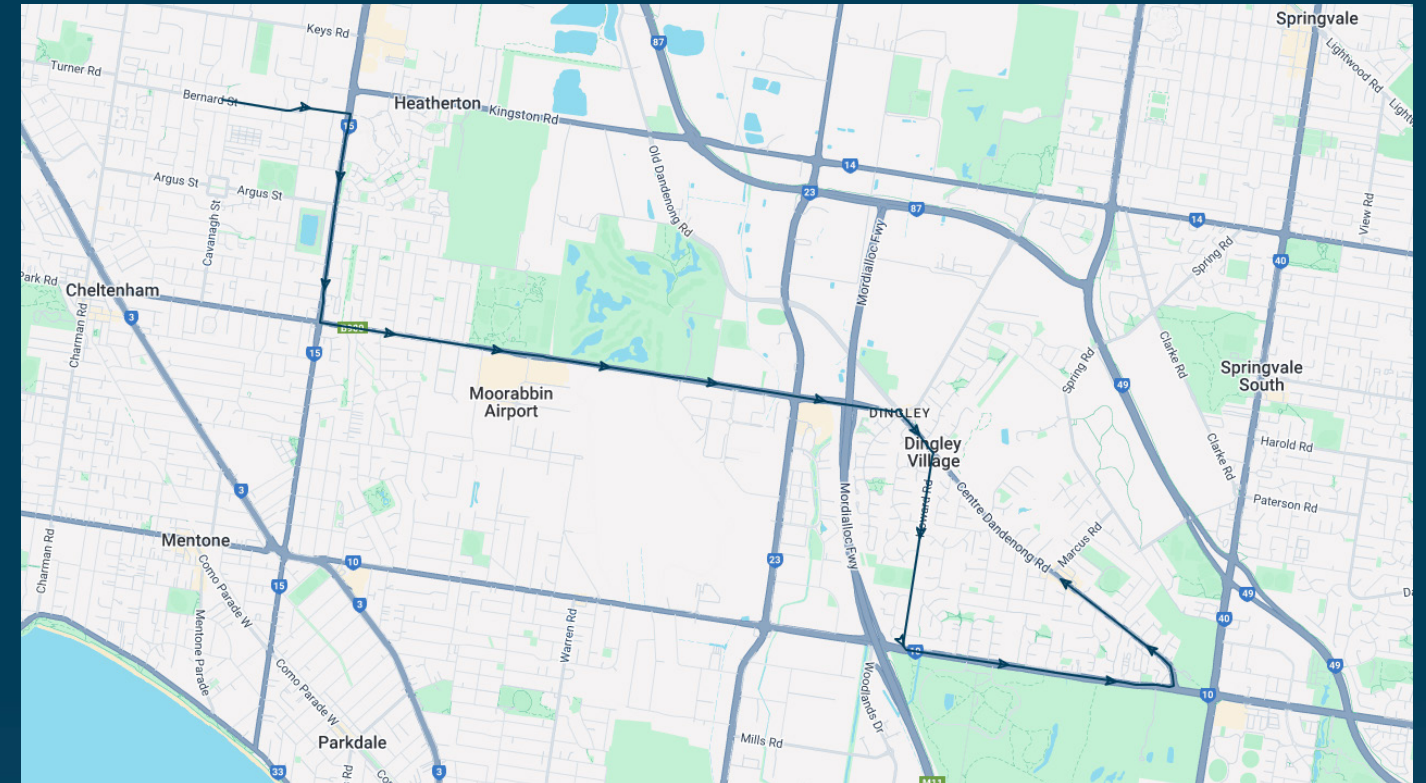

Times listed are estimated times only, it is advised to arrive at your stop earlier than the listed time to avoid missing your bus.

You can also download the Ventura Tracker app to view real time bus locations of all services

Cheltenham Secondary College

Route: 3126 | Afternoon