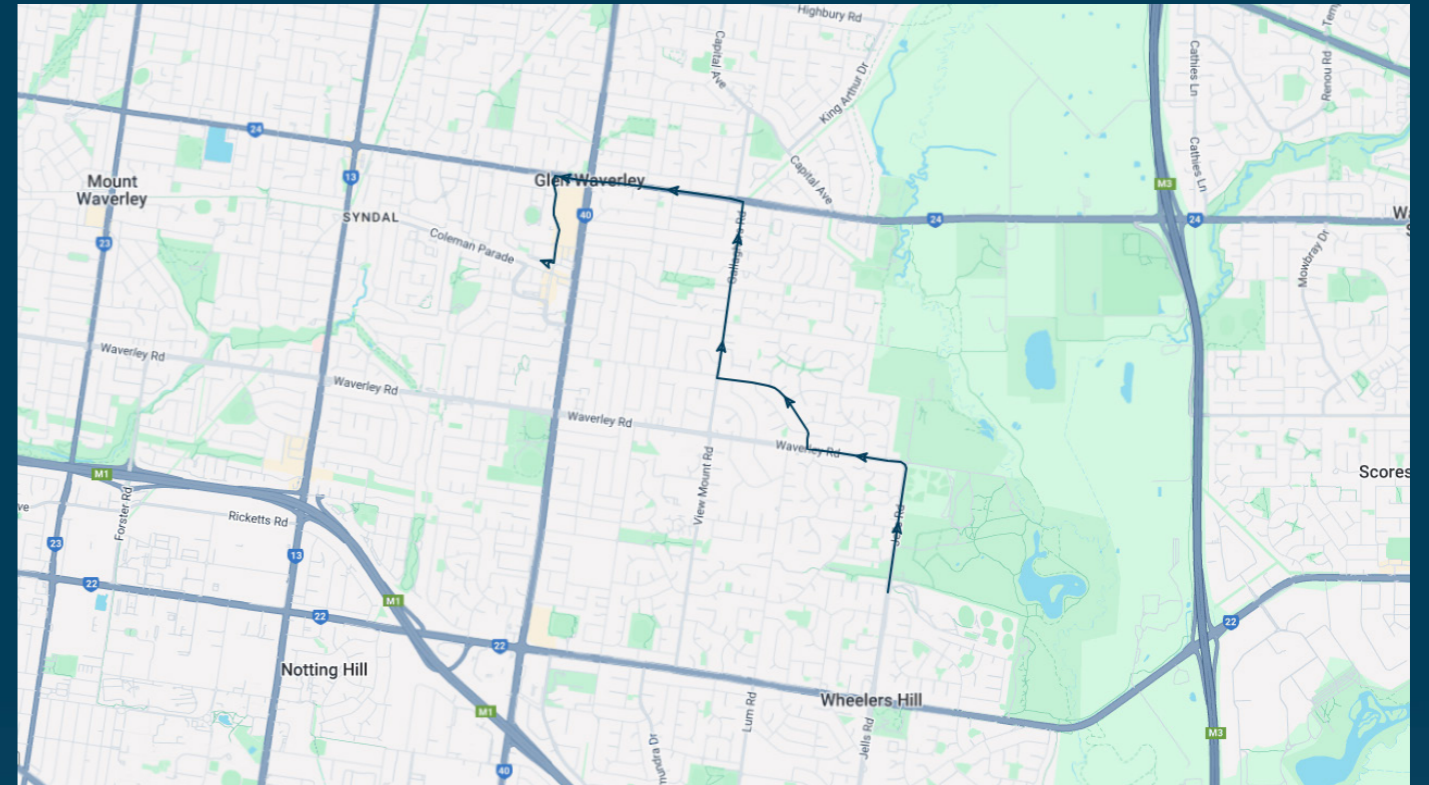

Caulfield Grammar School

Route: 1088 | Afternoon

Stop ID	Stop Name	Time	Stop ID	Stop Name	Time
7670	Heatherlea Dr/Jells Rd	15:15			
6999	Heysham Dr/Jells Rd	15:16			
6033	Strickland Dr/Jells Rd	15:18			
1945	Northam St/Waverley Rd	15:19			
976	Dominion Ct/Waverley Rd	15:20			
753	Waverley Rd/Remington Dr	15:22			
622	Kawana Cres/Remington Dr	15:23			
297	Penhurst Ct/Remington Dr	15:24			
290	Paxton Dr/Remington Dr	15:24			
86	Rhodes Dr/Gallaghers Rd	15:26			
17	Mount View Primary School/Gallaghers Rd	15:27			
12	Daryl Ave/Gallaghers Rd	15:28			
11	Newton Gr/Gallaghers Rd	15:30			
16589	Kerrie Rd/High Street Rd	15:31			
16590	Boronia Dr/High Street Rd	15:32			
16591	Compton St/High Street Rd	15:34			
16592	Glen Waverley PSI/High Street Rd	15:34			
16593	The Glen Shopping Centre/High Street Rd	15:36			
21022	The Glen Shopping Centre/Snedden Dr	15:37			
21015	Glen Waverley Station	15:40			

Caulfield Grammar School

Route: 1088 | Afternoon

TURN DIRECTIONS

Via Jells Rd, Cont Left Waverley Rd, Right Remington Dr, Right Gallagher Rd, Left High St Rd, Left Snedden Dr, Cont Kingsway, Right Railway Pde Nth, Left into Glen Waverley Station

To view our list of live tracked services, visit www.venturabus.com.au
 Timetable Printed : 30 September 2024

Times listed are estimated times only, it is advised to arrive at your stop earlier than the listed time to avoid missing your bus.

You can also download the Ventura Tracker app to view real time bus locations of all services