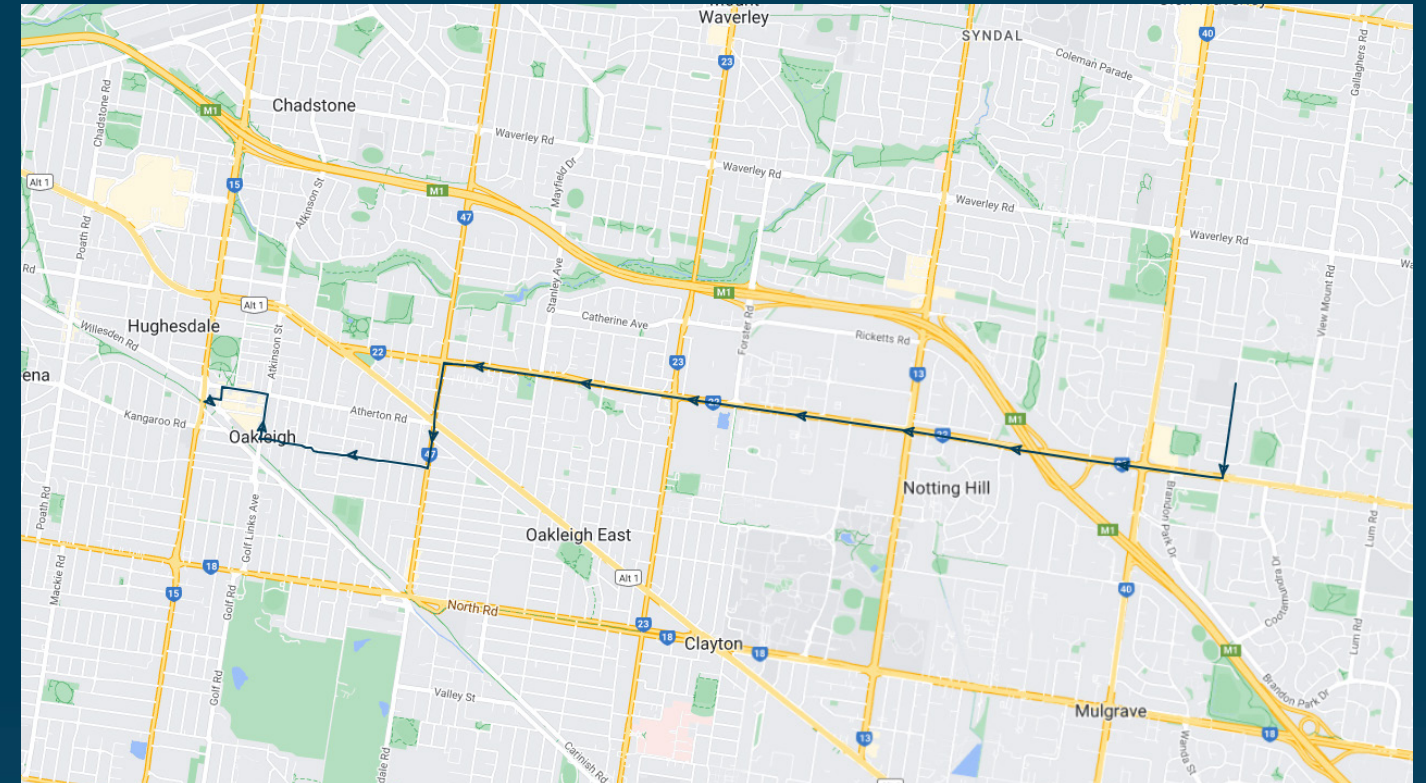

Times listed are estimated times only, it is advised to arrive at your stop earlier than the listed time to avoid missing your bus.

You can also download the Ventura Tracker app to view real time bus locations of all services

Brentwood Secondary College

Route: 1034 | Afternoon

TURN DIRECTIONS

Via Watsons Rd, Right Ferntree Gully Rd, Left Huntingdale Rd, Right Burlington St, Right Hanover St, Left Atherton Rd, Left Station St, Right Chester St, Left Portman St to Oakleigh Station