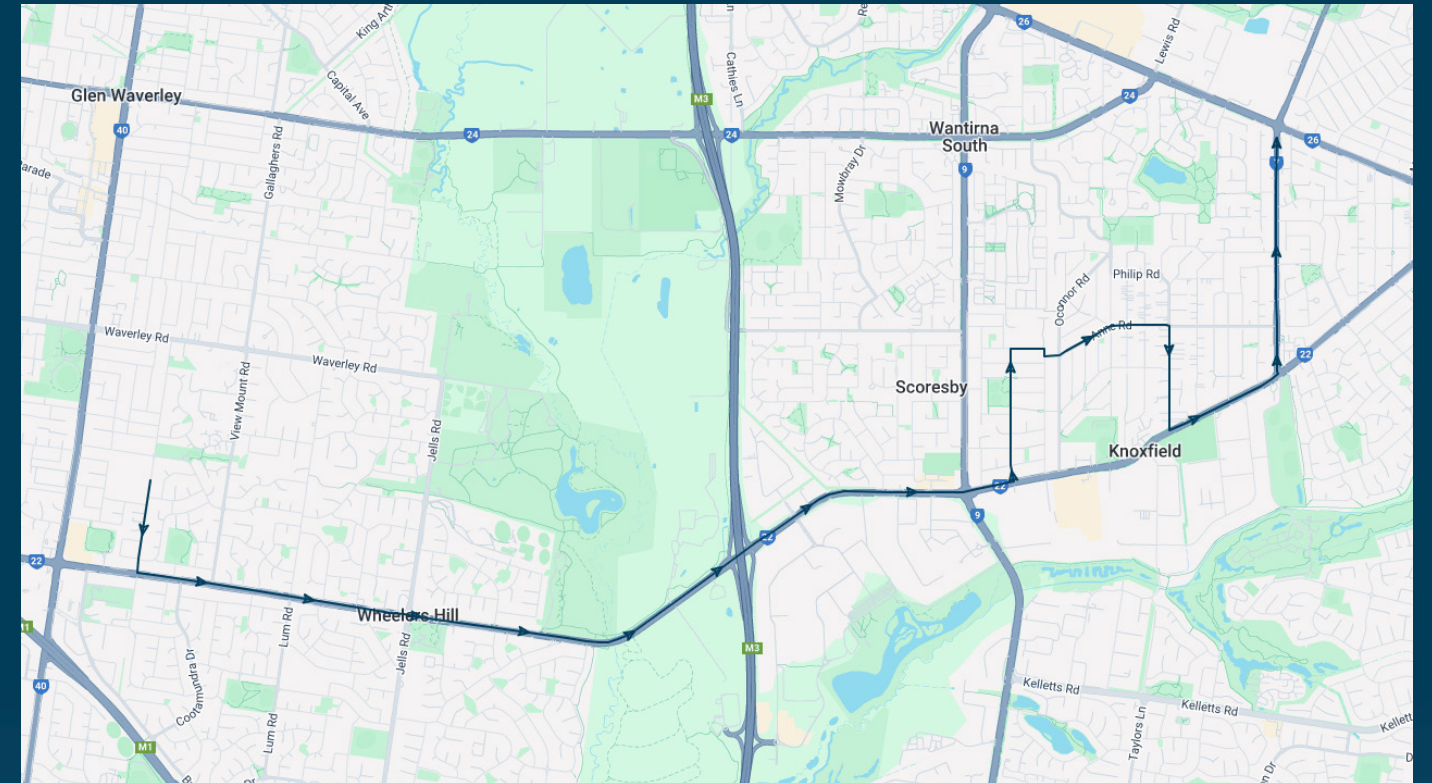

Times listed are estimated times only, it is advised to arrive at your stop earlier than the listed time to avoid missing your bus.

You can also download the Ventura Tracker app to view real time bus locations of all services

Brentwood Secondary College

Route: 1077 | Afternoon

TURN DIRECTIONS

Runs express to Jells Rd/Ferntree Gully Rd, via Watsons Rd, Left Ferntree Gully Rd, Left Rosehill St, Right Zerfas St, Right Grayson Dr, Left Anne Rd, Right Kathryn Rd, Left Ferntree Gully Rd, Left Scoresby Rd to Burwood Hwy

To view our list of live tracked services, visit www.venturabus.com.au
Timetable Printed : 30 September 2024