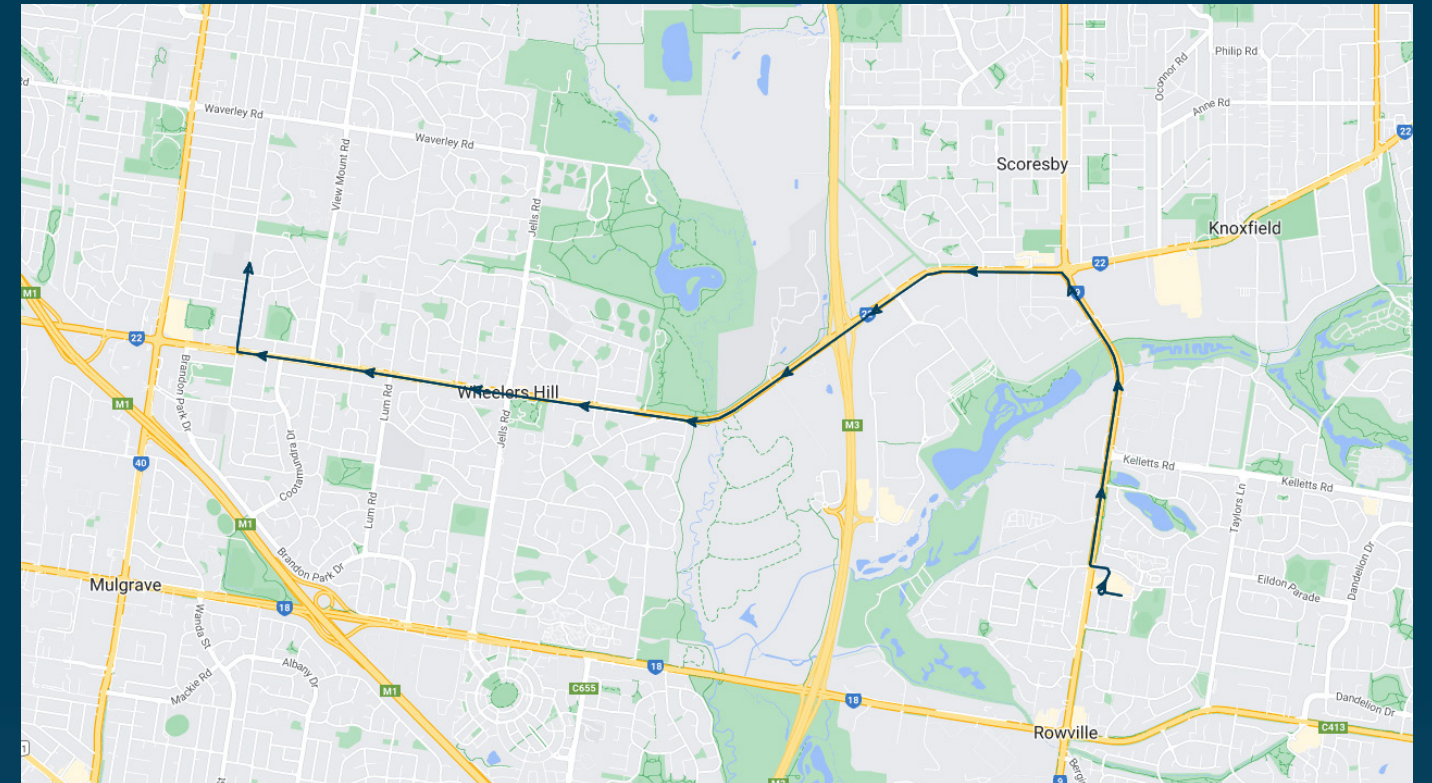

Brentwood Secondary College

Route: 1031 | Morning

Stop ID	Stop Name	Time	Stop ID	Stop Name	Time
21316	Stud Park SC - Bay 3	08:05			
15149	Stud Park SC/Stud Rd	08:06			
15150	Lakeside Bvd/Stud Rd	08:08			
15151	Kelletts Rd/Stud (West) Rd	08:09			
15152	Kingsley Cl/Stud Rd	08:10			
15153	Centre Rd/Stud Rd	08:12			
13021	Stud Rd/Ferntree Gully Rd	08:13			
13022	Koornang Rd/Ferntree Gully Rd	08:15			
13023	Caribbean Gardens/Ferntree Gully Rd	08:15			
13024	Caribbean Dr/Ferntree Gully Rd	08:17			
41076	East Link/Ferntree Gully Rd	08:19			
13025	Chesterfield Farm/Ferntree Gully Rd	08:20			
13026	Elmstead Dr/Ferntree Gully Rd	08:23			
13027	Palmerston Cres/Ferntree Gully Rd	08:25			
13028	Jells Rd/Ferntree Gully Rd	08:27			
13029	Sheringham Dr/Ferntree Gully Rd	08:28			
13030	Lum Rd/Ferntree Gully Rd	08:30			
13031	Ainslie Dr/Ferntree Gully Rd	08:31			
13032	View Mount Rd/Ferntree Gully Rd	08:33			
1844	Cootamundra Dr/Ferntree Gully Rd	08:35			
15759	Brentwood Dr/Watsons Rd	08:37			
15761	Hampstead Cres/Watsons Rd	08:38			
16070	Brentwood Secondary College/Watsons Rd	08:40			

Times listed are estimated times only, it is advised to arrive at your stop earlier than the listed time to avoid missing your bus.

You can also download the Ventura Tracker app to view real time bus locations of all services

Brentwood Secondary College

Route: 1031 | Morning