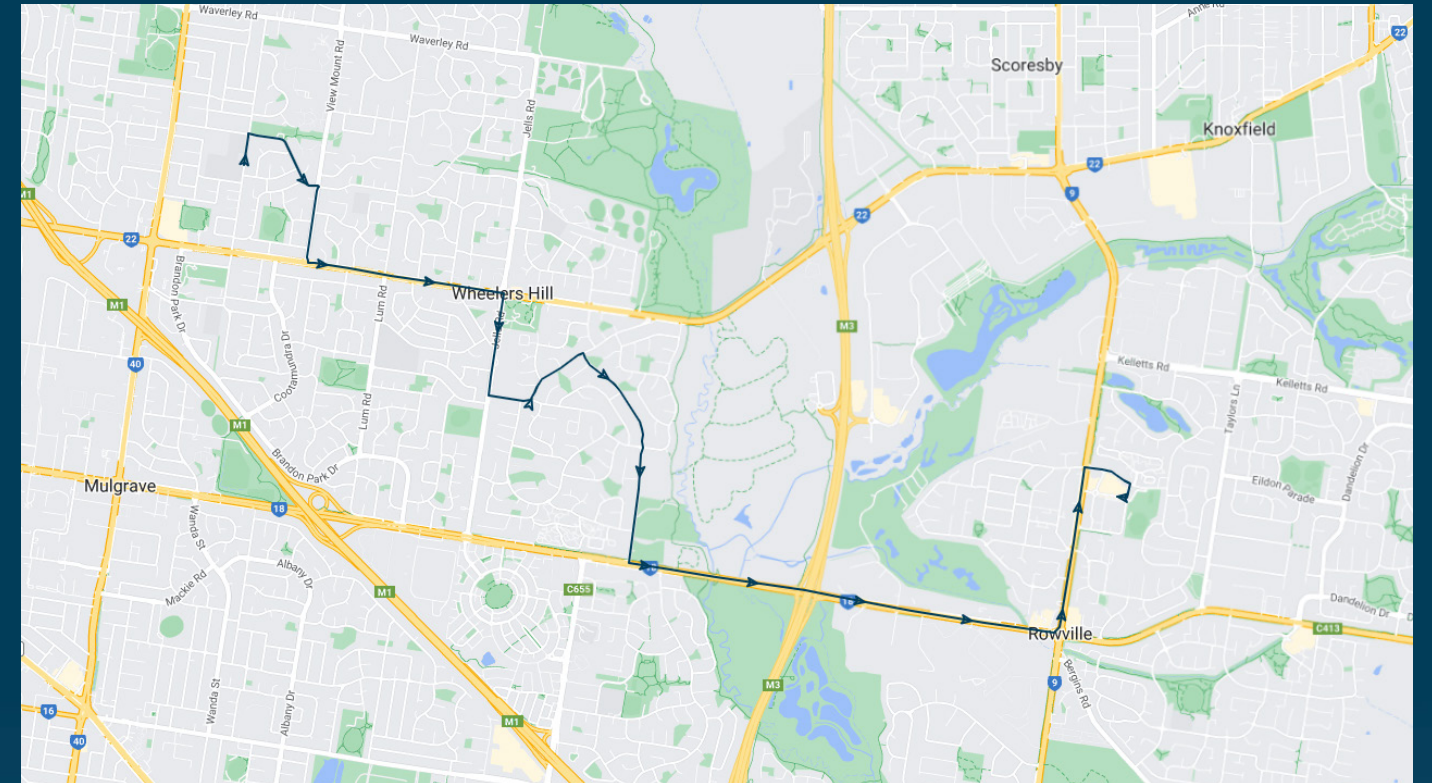

Brentwood Secondary College

Route: 1047 | Afternoon

Stop ID	Stop Name	Time	Stop ID	Stop Name	Time
16070	Brentwood Secondary College/Watsons Rd	15:12			
15014	View Mount Rd/Ferntree Gully Rd	15:14			
15013	Threadbaw Cres/Ferntree Gully Rd	15:14			
15012	Lum Rd/Ferntree Gully Rd	15:15			
15011	Sheringham Dr/Ferntree Gully Rd	15:15			
1476	Bruford Ave/Jells Rd	15:17			
1473	Jells Rd/Grandview Rd	15:18			
16795	Wendy Ct/Marykirk Dr	15:18			
16796	Chipping Hill Ct/Marykirk Dr	15:19			
16797	Marykirk Dr/Garnett Rd	15:19			
16798	Bladen St/Garnett Rd	15:20			
16799	76 Garnett Rd	15:20			
16800	Tanya Pl/Garnett Rd	15:21			
1467	Wellington Rd/Garnett Rd	15:21			
11556	Haverbrack Dr/Wellington Rd	15:22			
11557	Eastlink/Wellington Rd	15:24			
11558	Corporate Ave/Wellington Rd	15:25			
11559	Viewtech Pl/Wellington Rd	15:26			
11560	Stud Rd/Wellington Rd	15:27			
15148	Avalon Rd/Stud Rd	15:28			
21316	Stud Park SC	15:30			

Times listed are estimated times only, it is advised to arrive at your stop earlier than the listed time to avoid missing your bus.

You can also download the Ventura Tracker app to view real time bus locations of all services

Brentwood Secondary College

Route: 1047 | Afternoon