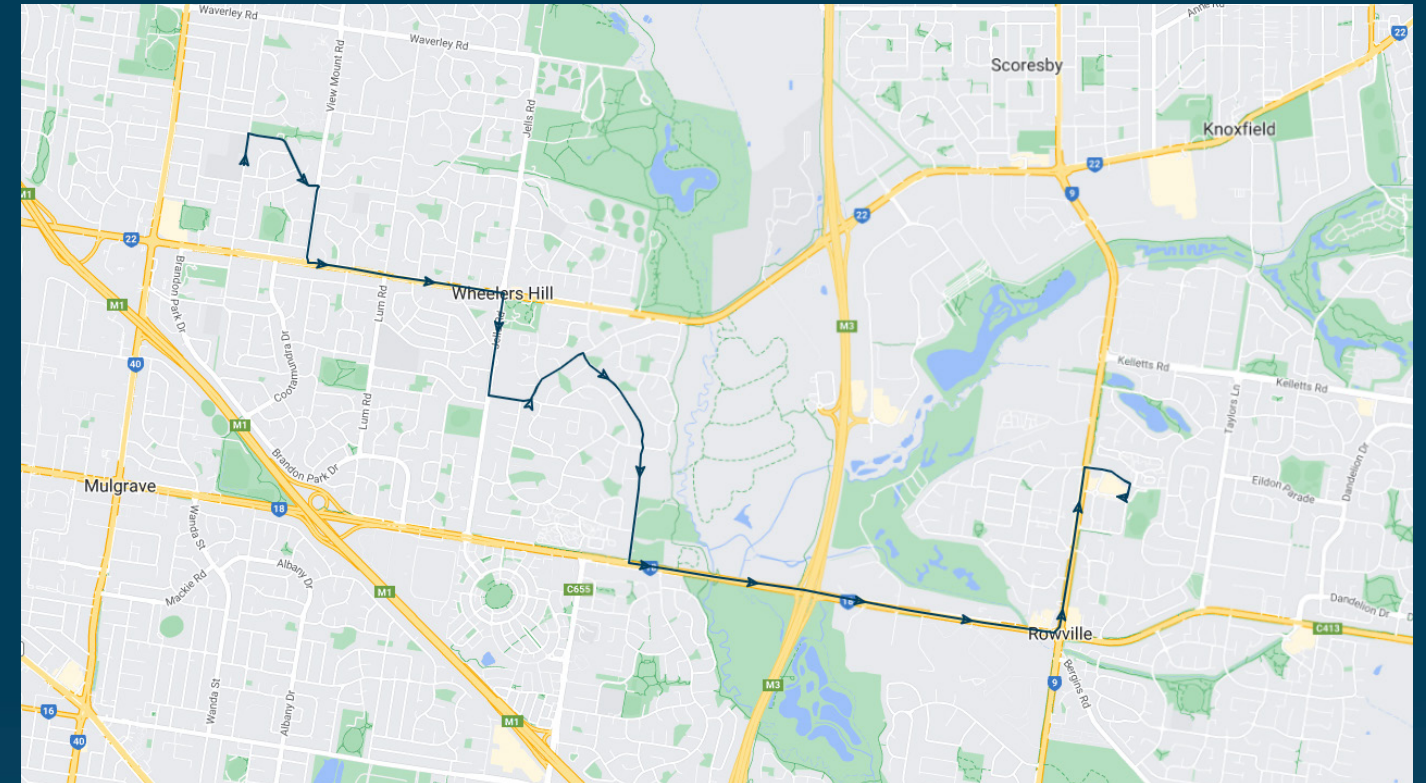

Brentwood Secondary College

Route: 1047 | Afternoon

Stop ID	Stop Name	Time	Stop ID	Stop Name	Time
16070	Brentwood Secondary College/Watsons Rd	15:12			
15014	View Mount Rd/Ferntree Gully Rd	15:14			
15013	Threadbaw Cres/Ferntree Gully Rd	15:14			
15012	Lum Rd/Ferntree Gully Rd	15:15			
15011	Sheringham Dr/Ferntree Gully Rd	15:15			
1476	Bruford Ave/Jells Rd	15:17			
1473	Jells Rd/Grandview Rd	15:18			
16795	Wendy Ct/Marykirk Dr	15:18			
16796	Chipping Hill Ct/Marykirk Dr	15:19			
16797	Marykirk Dr/Garnett Rd	15:19			
16798	Bladen St/Garnett Rd	15:20			
16799	76 Garnett Rd	15:20			
16800	Tanya Pl/Garnett Rd	15:21			
1467	Wellington Rd/Garnett Rd	15:21			
11556	Haverbrack Dr/Wellington Rd	15:22			
11557	Eastlink/Wellington Rd	15:24			
11558	Corporate Ave/Wellington Rd	15:25			
11559	Viewtech Pl/Wellington Rd	15:26			
11560	Stud Rd/Wellington Rd	15:27			
15148	Avalon Rd/Stud Rd	15:28			
21316	Stud Park SC	15:30			

Times listed are estimated times only, it is advised to arrive at your stop earlier than the listed time to avoid missing your bus.

You can also download the Ventura Tracker app to view real time bus locations of all services

Brentwood Secondary College

Route: 1047 | Afternoon