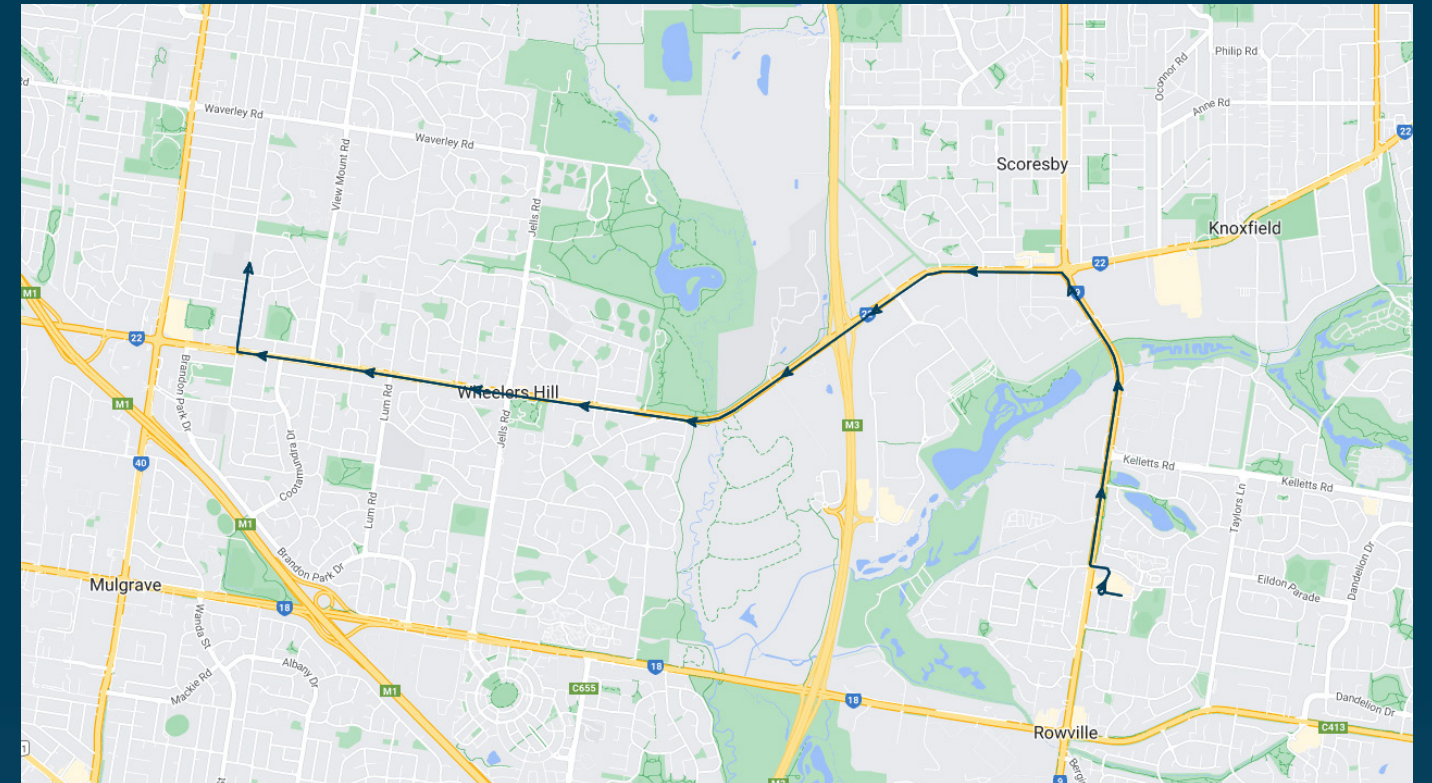

Brentwood Secondary College

Route: 1031 | Morning

| Stop ID | Stop Name | Time | Stop ID | Stop Name | Time |
|---------|--|-------|---------|-----------|------|
| 21316 | Stud Park SC - Bay 3 | 08:05 | | | |
| 15149 | Stud Park SC/Stud Rd | 08:06 | | | |
| 15150 | Lakeside Bvd/Stud Rd | 08:08 | | | |
| 15151 | Kelletts Rd/Stud (West) Rd | 08:09 | | | |
| 15152 | Kingsley Cl/Stud Rd | 08:10 | | | |
| 15153 | Centre Rd/Stud Rd | 08:12 | | | |
| 13021 | Stud Rd/Ferntree Gully Rd | 08:13 | | | |
| 13022 | Koornang Rd/Ferntree Gully Rd | 08:15 | | | |
| 13023 | Caribbean Gardens/Ferntree Gully Rd | 08:15 | | | |
| 13024 | Caribbean Dr/Ferntree Gully Rd | 08:17 | | | |
| 41076 | East Link/Ferntree Gully Rd | 08:19 | | | |
| 13025 | Chesterfield Farm/Ferntree Gully Rd | 08:20 | | | |
| 13026 | Elmstead Dr/Ferntree Gully Rd | 08:23 | | | |
| 13027 | Palmerston Cres/Ferntree Gully Rd | 08:25 | | | |
| 13028 | Jells Rd/Ferntree Gully Rd | 08:27 | | | |
| 13029 | Sheringham Dr/Ferntree Gully Rd | 08:28 | | | |
| 13030 | Lum Rd/Ferntree Gully Rd | 08:30 | | | |
| 13031 | Ainslie Dr/Ferntree Gully Rd | 08:31 | | | |
| 13032 | View Mount Rd/Ferntree Gully Rd | 08:32 | | | |
| 1844 | Cootamundra Dr/Ferntree Gully Rd | 08:33 | | | |
| 15759 | Brentwood Dr/Watsons Rd | 08:34 | | | |
| 15761 | Hampstead Cres/Watsons Rd | 08:34 | | | |
| 16070 | Brentwood Secondary College/Watsons Rd | 08:35 | | | |

Times listed are estimated times only, it is advised to arrive at your stop earlier than the listed time to avoid missing your bus.

You can also download the Ventura Tracker app to view real time bus locations of all services

Brentwood Secondary College

Route: 1031 | Morning

TURN DIRECTIONS

Via Right at the roundabout, Left Fulham Rd, Right Stud Rd, Left Ferntree Gully Rd, Right Watsons Rd to Brentwood Secondary College

To view our list of live tracked services, visit www.venturabus.com.au