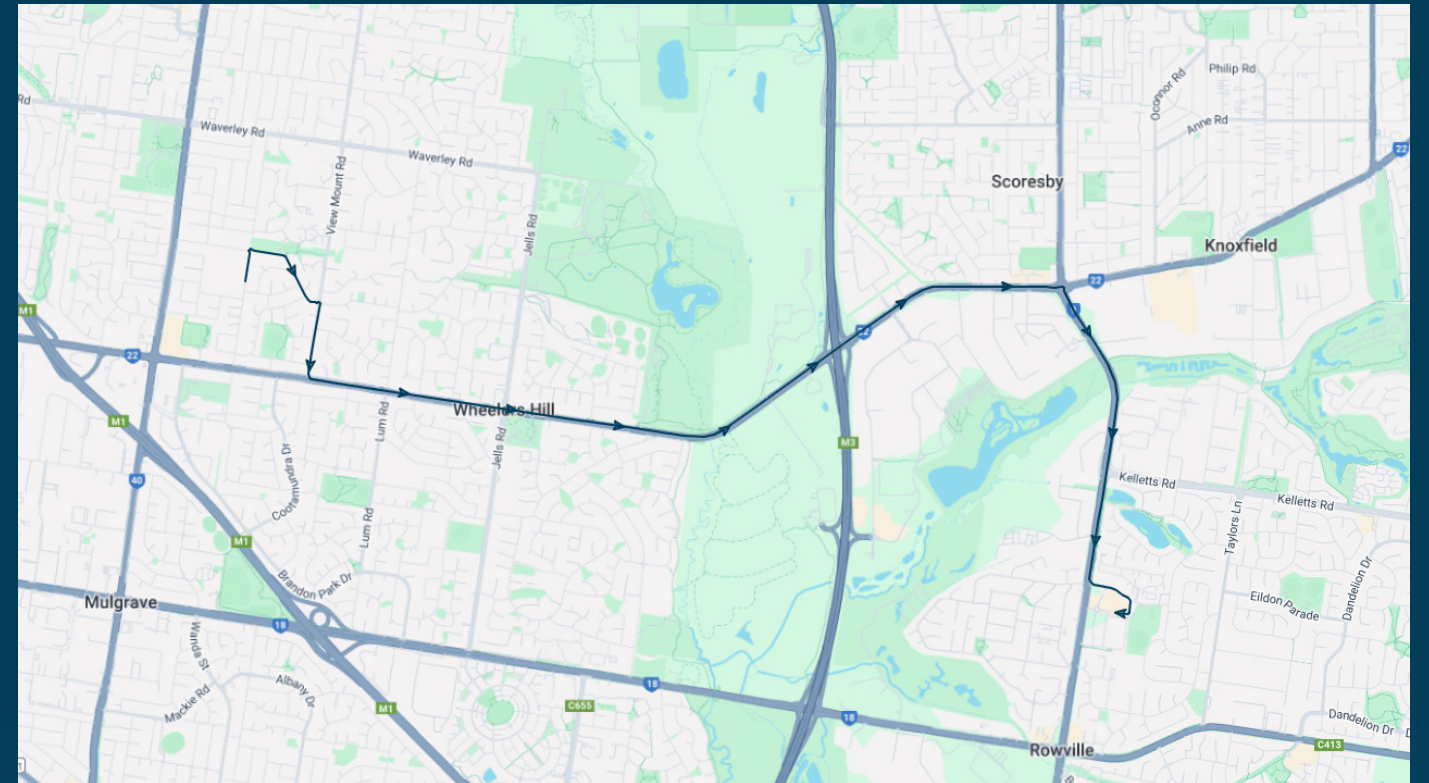

Brentwood Secondary College

Route: 1077 | Afternoon

TURN DIRECTIONS

Runs express to Jells Rd/Ferntree Gully Rd, via Watsons Rd, Left Ferntree Gully Rd, Left Rosehill St, Right Zerfas St, Right Grayson Dr, Left Anne Rd, Right Kathryn Rd, Left Ferntree Gully Rd, Left Scoresby Rd to Burwood Hwy

To view our list of live tracked services, visit www.venturabus.com.au
 Timetable Printed : 30 September 2024

Brentwood Secondary College

Route: 1096 | Afternoon

| Stop ID | Stop Name | Time | Stop ID | Stop Name | Time |
|---------|--|-------|---------|-----------|------|
| 16070 | Brentwood Secondary College/Watsons Rd | 15:12 | | | |
| 15014 | View Mount Rd/Ferntree Gully Rd | 15:14 | | | |
| 15013 | Threadbaw Cres/Ferntree Gully Rd | 15:14 | | | |
| 15012 | Lum Rd/Ferntree Gully Rd | 15:15 | | | |
| 15011 | Sheringham Dr/Ferntree Gully Rd | 15:15 | | | |
| 15010 | Jells Rd/Ferntree Gully Rd | 15:15 | | | |
| 15009 | Petronella Ave/Ferntree Gully Rd | 15:15 | | | |
| 15008 | Marykirk Dr/Ferntree Gully Rd | 15:15 | | | |
| 15007 | Chesterfield Farm/Ferntree Gully Rd | 15:15 | | | |
| 41075 | East Link/Ferntree Gully Rd | 15:15 | | | |
| 15006 | Nyadale Dr/Ferntree Gully Rd | 15:15 | | | |
| 14426 | Borg Cres/Ferntree Gully Rd | 15:15 | | | |
| 14425 | Borg Cres/Ferntree Gully Rd | 15:15 | | | |
| 14182 | Ferntree Gully Rd/Stud Rd | 15:15 | | | |
| 14181 | Centre Rd/Stud Rd | 15:15 | | | |
| 14180 | Kingsley Cl/Stud Rd | 15:15 | | | |
| 14179 | Kelletts Rd/Stud Rd | 15:15 | | | |
| 14178 | Lakeside Bvd/Stud Rd | 15:15 | | | |
| 21316 | Stud Park SC | 15:30 | | | |

Brentwood Secondary College

Route: 1096 | Afternoon

TURN DIRECTIONS

Via Watsons Rd, Right Whites Ln, Right View Mount Rd, Left Ferntree Gully Rd, Right Stud Rd, Left Fulham Rd, Right 2nd road, Right 1st road to Stud Park SC

You can also download the Ventura Tracker app to view real time bus locations of all services